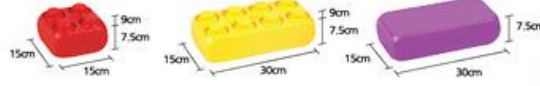

✳ Each product is separate product.
 1,2,3,4 storages are not compatible with each other.

AR-8410W bookshelf + storage + bookshelf SENSE GOOD STORAGE 4

AGE : 3 +
 Q'TY : 1pc / ctn CBM : 0.1687
 WEIGHT : 15.34 kg
 C/T SIZE : 94.5 x 42 x 42.5 cm
 BARCODE : 880-917307-1884

L : 153cm
 W : 36cm
 H : 91cm

EB-3048 EDU FARM BIG BLOCK (A) SET (48pcs)

AGE : 3 + CBM : 0.1603
 Q'TY : 1pc / ctn WEIGHT : 12.02 kg
 C/T SIZE : 62 x 47 x 55 cm
 BARCODE : 880-917307-8449

BRICK SIZE :

A

(48pcs)