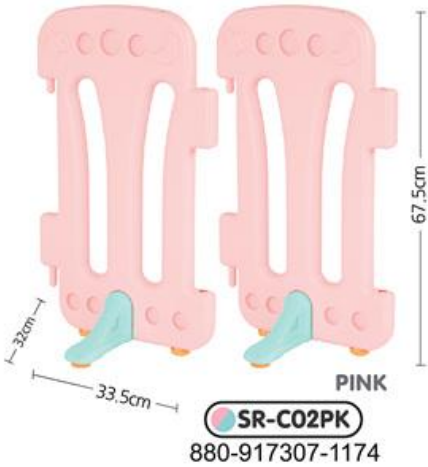

APPLICATION

NON-SLIP CAP

* Non-slip silicon caps on each bottom of panels prevent panels from slipping.

*This product does not include balls.

You can design any style you want

square babyroom

rectangular babyroom

octagonal babyroom

STANDING PANEL FOR GOOD BABY ROOM

AGE : 1 + CBM : 0.0296
Q'TY : 1pc / ctn WEIGHT : 2.04 kg
C/T SIZE : 58.5 x 35 x 14.5 cm

BOTTOM FIXER 8P FOR GOOD BABY ROOM

AGE : 1 + CBM : 0.004
Q'TY : 1pc / ctn WEIGHT : 0.95 kg
C/T SIZE : 22.5 x 19.5 x 10 cm
BARCODE : 880-917307-1365

Bottom Fixer prevents panels from twisting

CORNER FIXER 4P FOR GOOD BABY ROOM

AGE : 1 + CBM : 0.003
Q'TY : 1pc / ctn WEIGHT : 0.75 kg
C/T SIZE : 20 x 15.5 x 9.5 cm
BARCODE : 880-917307-1389

Corner Fixer helps 90° panels stand firmly.

CORNER 4P FOR GOOD BABY ROOM

AGE : 1 + CBM : 0.0508
 Q'TY : 1pc / ctn WEIGHT : 2.11 kg
 C/T SIZE : 58.5 x 30 x 29 cm

You can design any style you want

BEIGE

SR-CN04BG

880-917307-1310

WHITE

SR-CN04WH