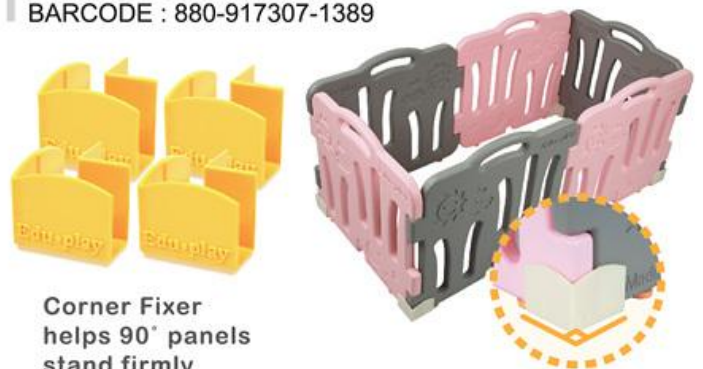

APPLICATION

NON-SLIP CAP

* Non-slip silicon caps on each bottom of panels prevent panels from slipping.

*This product does not include balls.

You can design any style you want

square babyroom

rectangular babyroom

octagonal babyroom

STANDING PANEL FOR GOOD BABY ROOM

AGE : 1 + CBM : 0.0296
Q'TY : 1pc / ctn WEIGHT : 2.04 kg
C/T SIZE : 58.5 x 35 x 14.5 cm

BOTTOM FIXER 8P FOR GOOD BABY ROOM

AGE : 1 + CBM : 0.004
Q'TY : 1pc / ctn WEIGHT : 0.95 kg
C/T SIZE : 22.5 x 19.5 x 10 cm
BARCODE : 880-917307-1365

Bottom Fixer prevents panels from twisting

CORNER FIXER 4P FOR GOOD BABY ROOM

AGE : 1 + CBM : 0.003
Q'TY : 1pc / ctn WEIGHT : 0.75 kg
C/T SIZE : 20 x 15.5 x 9.5 cm
BARCODE : 880-917307-1389

Corner Fixer helps 90° panels stand firmly.