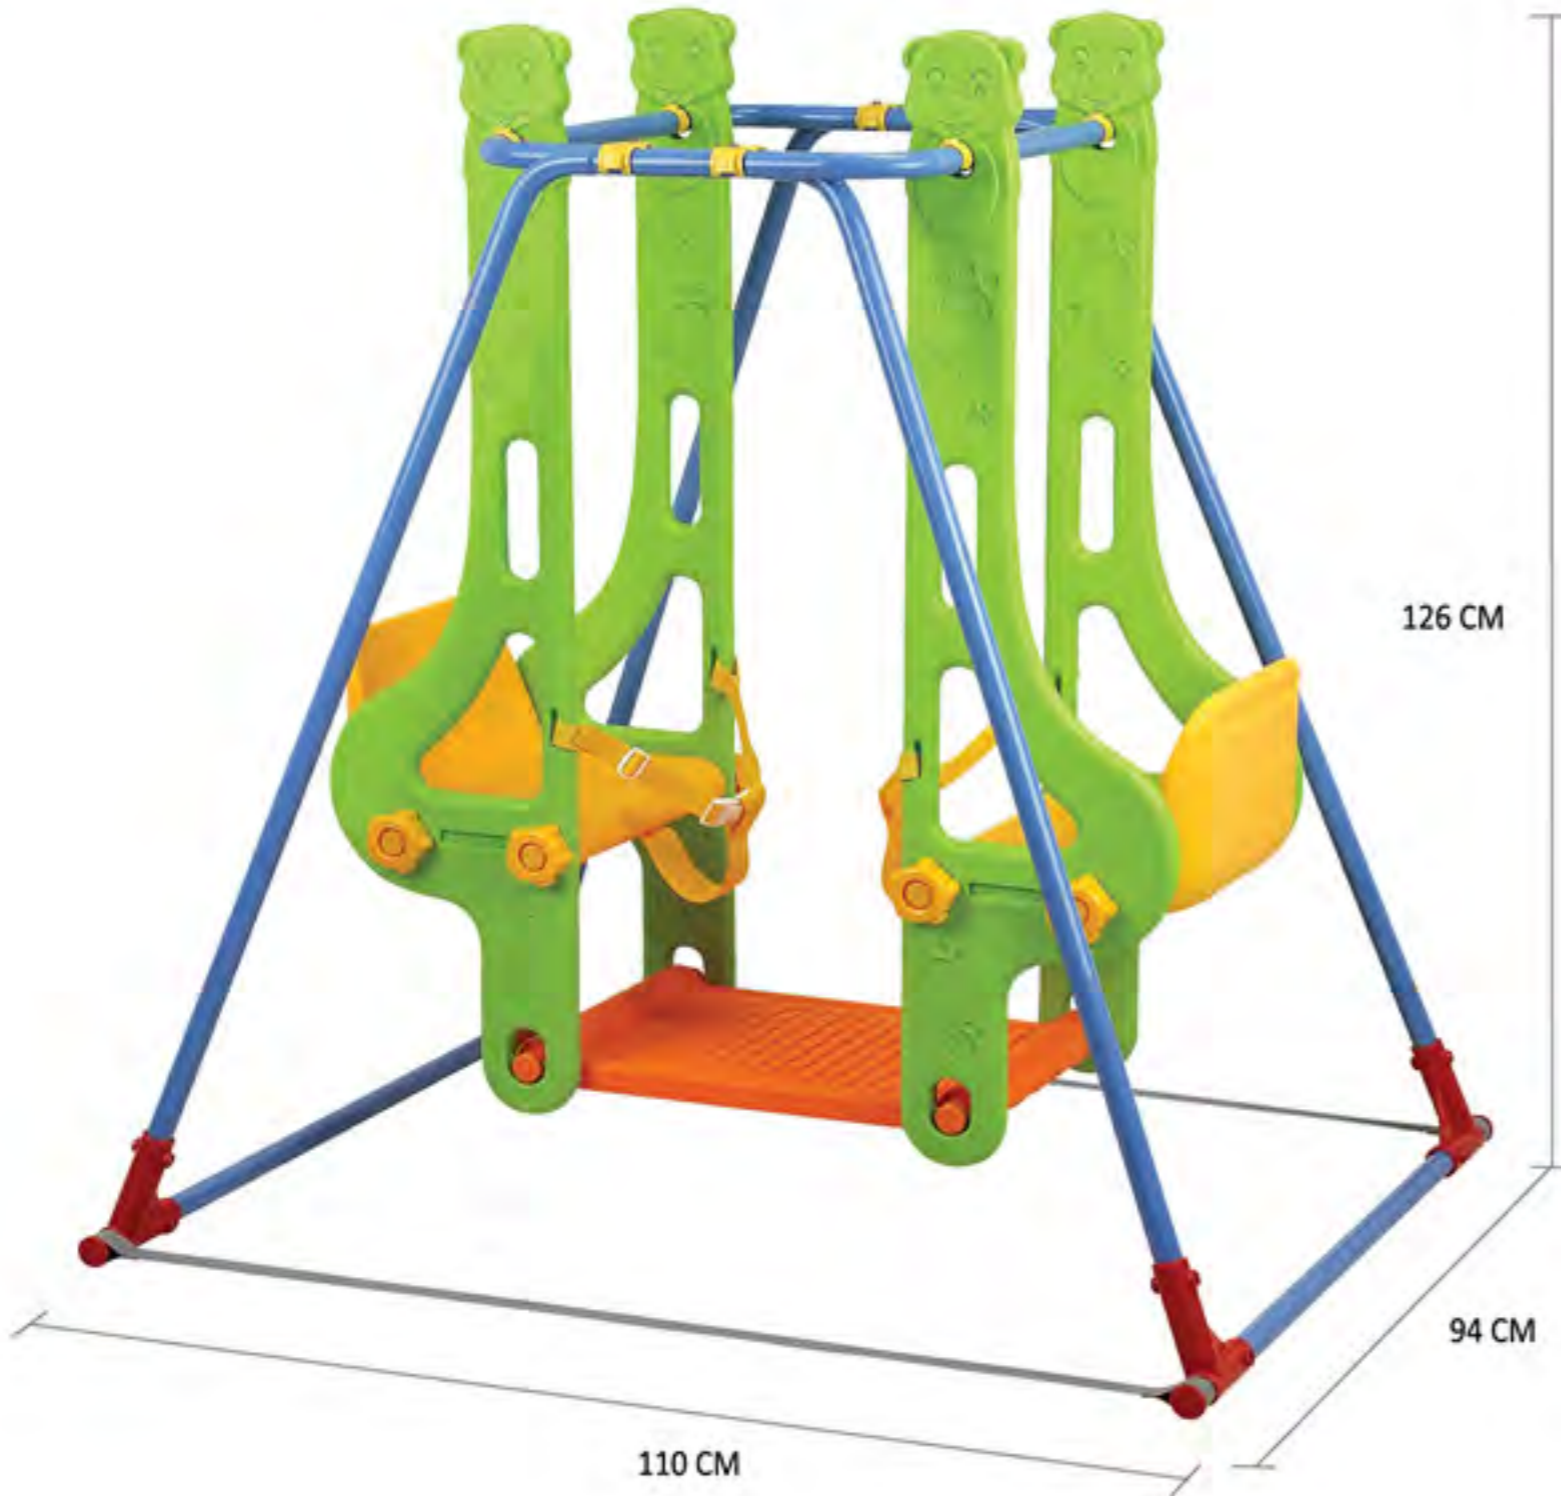

- 1 EA
- 0 EA
- 1 EA
- 0 EA

Rolling Play

- 4 EA
- 2 EA
- 10 EA
- 4 EA

Rolling Play

- 2 EA
- 1 EA
- 3 EA
- 1 EA

Rolling Play

- 4 EA
- 1 EA
- 13 EA
- 4 EA
- 2 EA

"EDU FARM BIG BLOCK C" does not include Upper plate.

SWING

DOUBLE SWING

SW-1430
 AGE : 36MONTHS AND UP
 Q'TY : 1PC / CTN
 C/T SIZE : 128 X 25 X 35 CM
 CBM : 0.112
 WEIGHT : 13.82 KG

TWO BABIES RIDINGS
 CAN BE AVAILABLE

8 805365 143018

FROG SLIDE & SWING PLAY SET