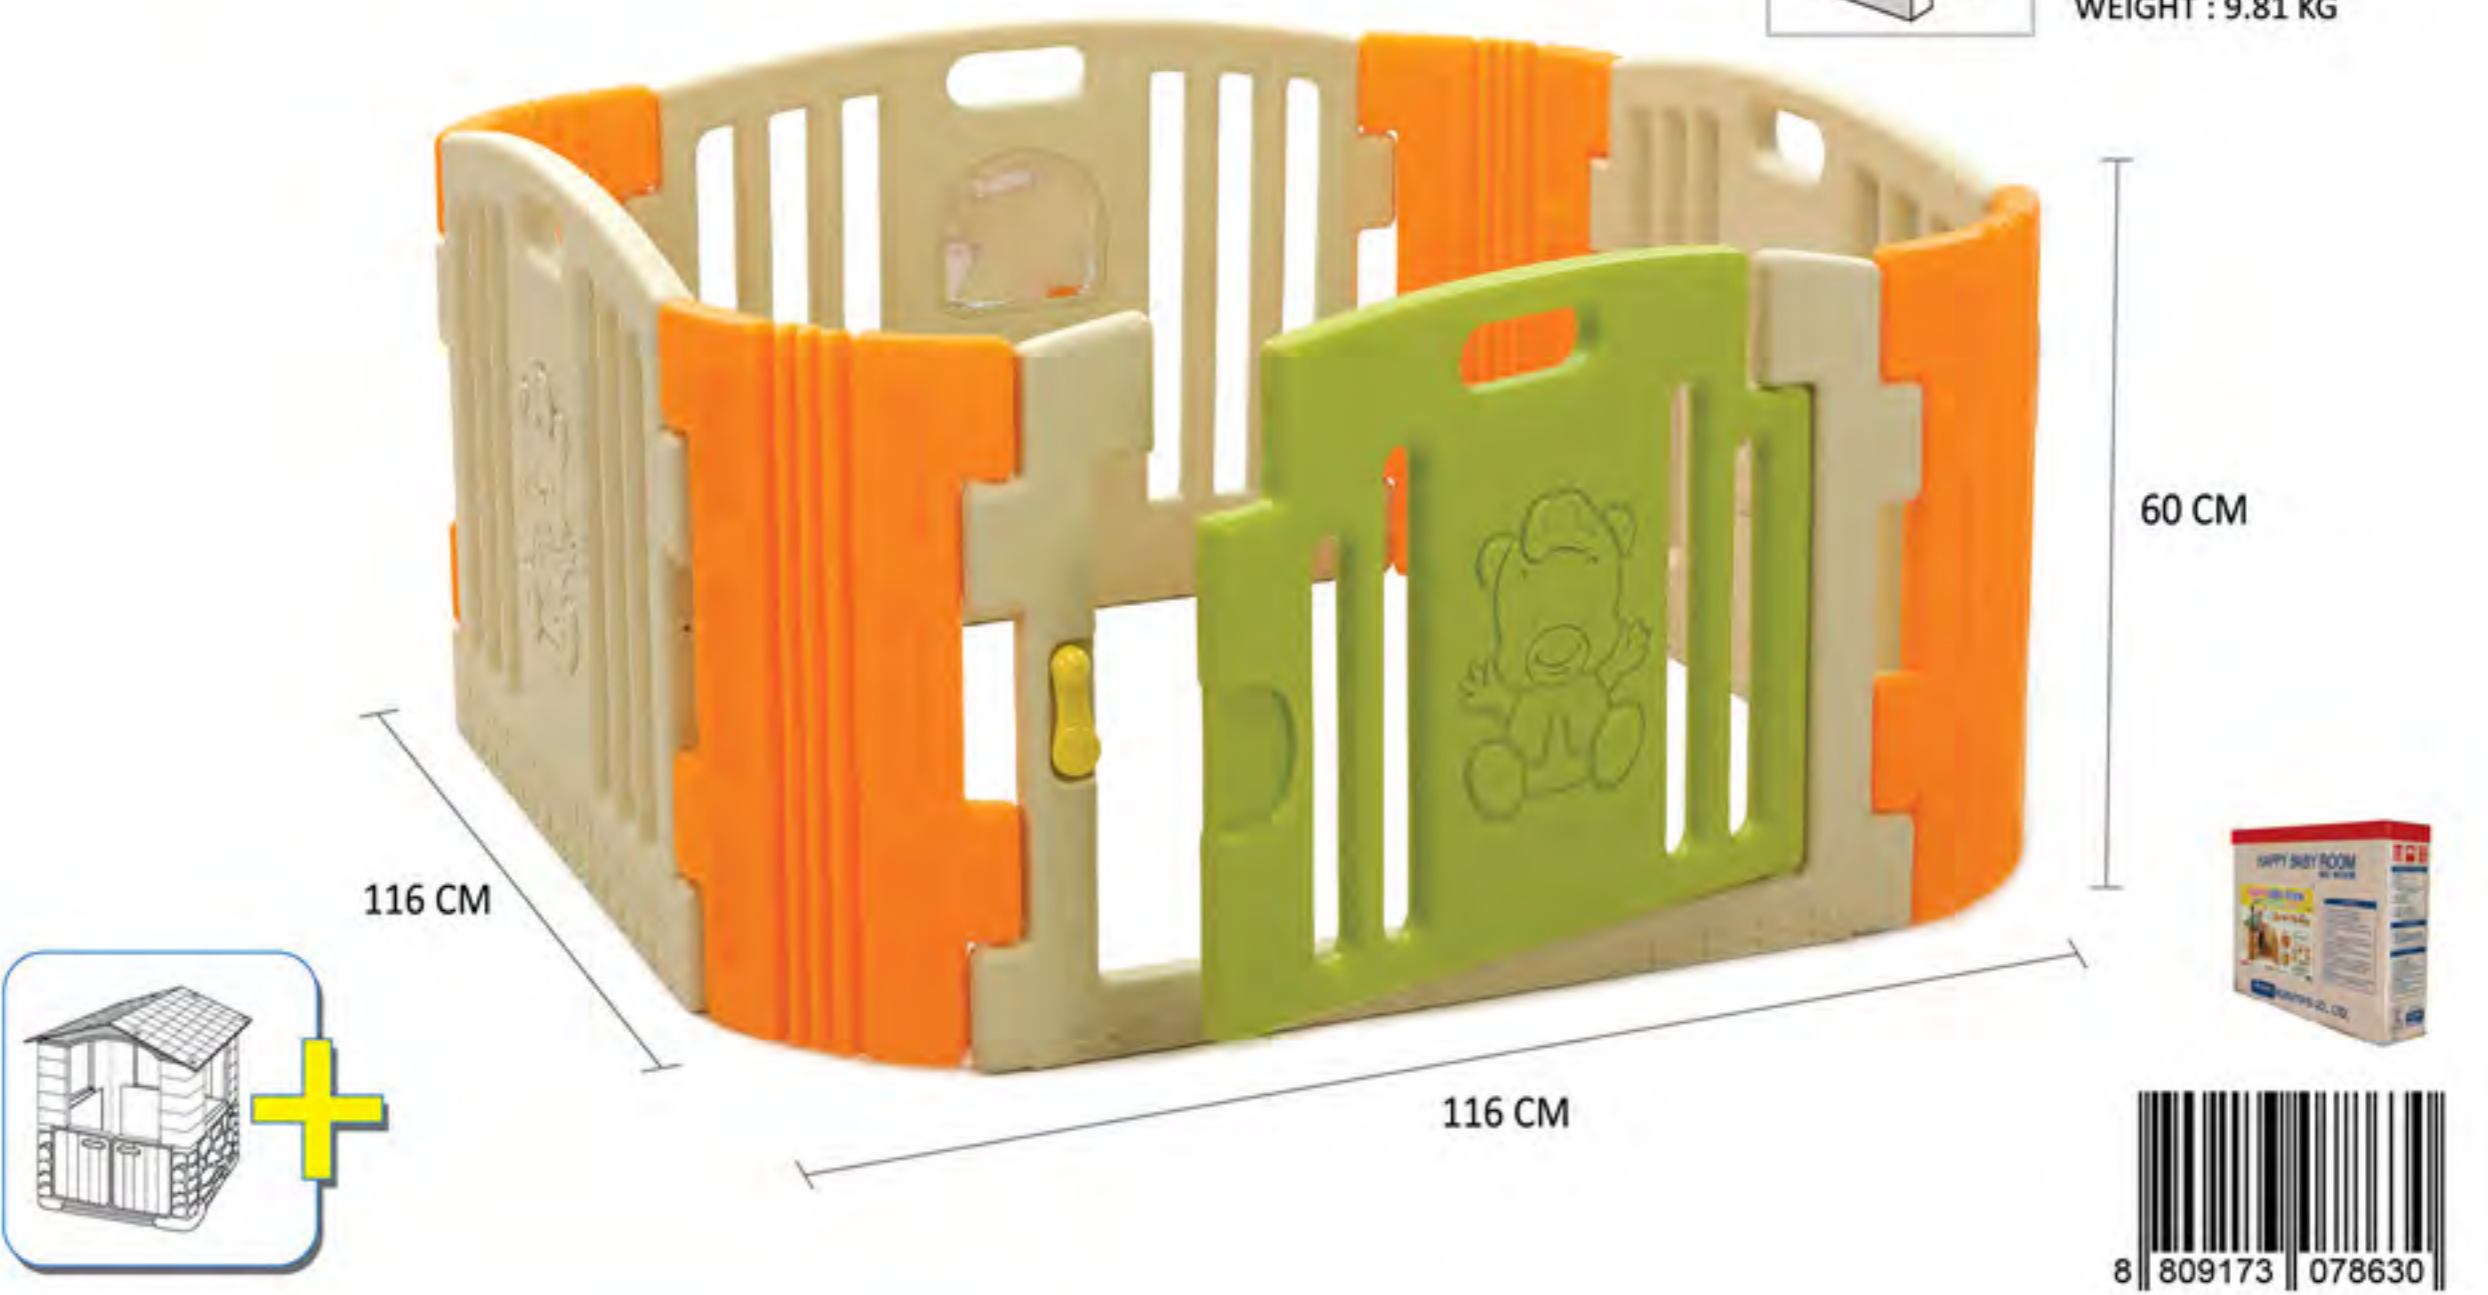

HAPPY BABY ROOM WITH MIRROR PANEL (GREEN)

B BR-7315MG
AGE : 1 YEAR AND UP
Q'TY : 1PC / CTN
C/T SIZE : 81.5 X 27.5 X 60.5 CM
CBM : 0.136
WEIGHT : 9.81 KG