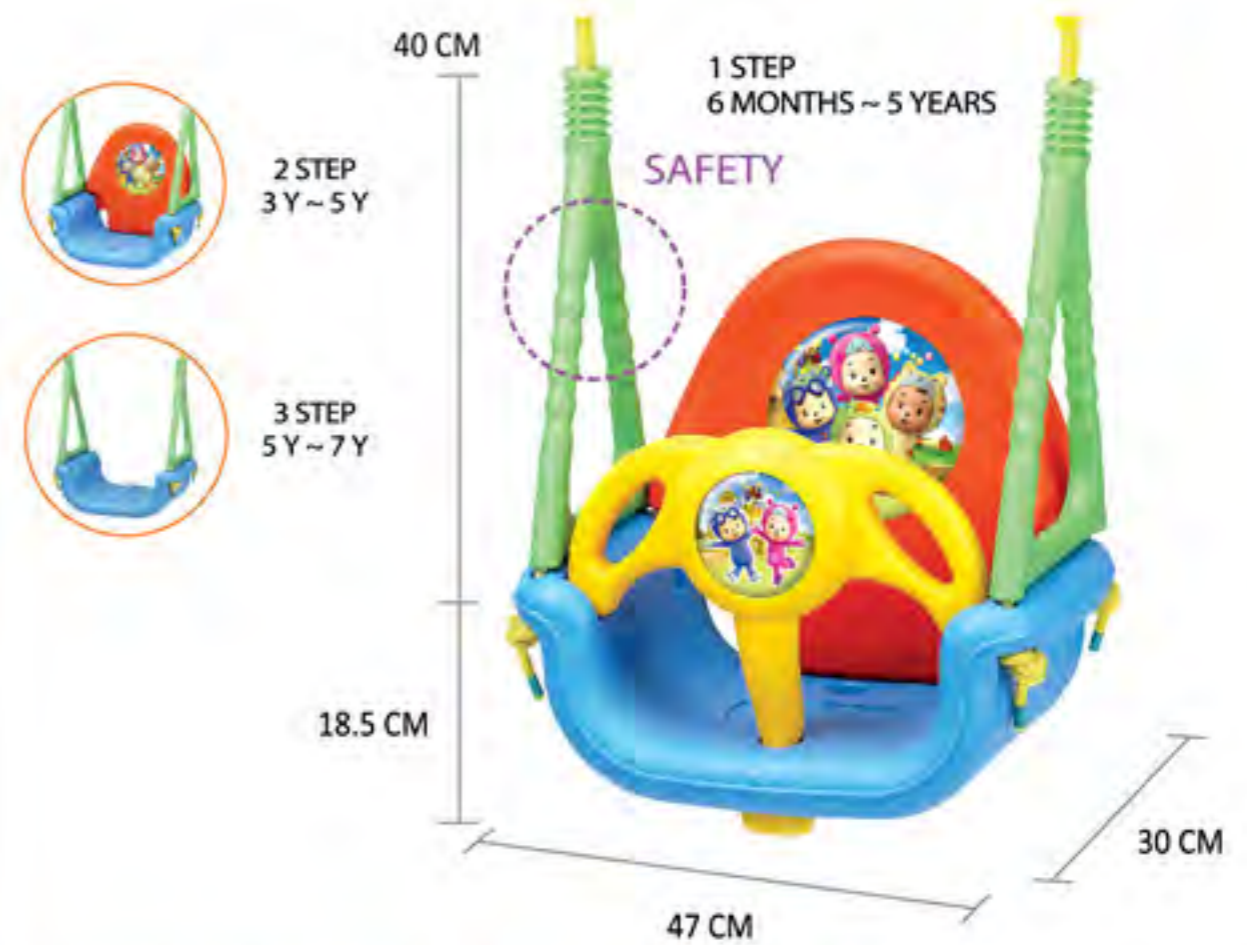

SWING

DOUBLE SWING

SW-1430
 AGE : 36MONTHS AND UP
 Q'TY : 1PC / CTN
 C/T SIZE : 128 X 25 X 35 CM
 CBM : 0.112
 WEIGHT : 13.82 KG

TWO BABIES RIDINGS
 CAN BE AVAILABLE

8 805365 143018

FROG SLIDE & SWING PLAY SET

SL-6108
 AGE : 36MONTHS AND UP
 Q'TY : 1PC FOR 2BOX
 C/T SIZE : BOX(A) 112.5 X 14.5 X 76 CM
 BOX(B) 147.5 X 47 X 32 CM
 CBM : 0.315
 WEIGHT : 27.12 KG

8 805365 610817

HUTOS MELODY SWING

HUTOS LICENSED PRODUCT

SW-1428
AGE : 6 MONTH ~ 7 YEARS
Q'TY : 2PCS / CTN
PRODUCT SIZE : 57.6 X 25.6 X 44 CM
C/T SIZE : 58.5 X 52.5 X 45 CM
CBM : 0.138
WEIGHT : 4.52 KG / PC

HUTOS MOYA & JOA SWING

HUTOS LICENSED PRODUCT

SW-1429
AGE : 3 MONTHS AND UP
Q'TY : 4PCS / CTN
PRODUCT SIZE : 39.3 X 26 X 48 CM
C/T SIZE : 80.5 X 54.5 X 50 CM
CBM : 0.219
WEIGHT : 4.28 KG / PC

3+ SWING

SW-1422
AGE : 6 MONTH ~ 7 YEARS
Q'TY : 4PCS / CTN
PRODUCT SIZE : 39.3 X 26 X 48 CM
C/T SIZE : 80.5 X 54 X 50 CM
CBM : 0.219
WEIGHT : 4.41 KG / PC

BEAR SWING

SW-1424
AGE : 6 MONTHS ~ 7 YEARS
Q'TY : 4PCS / CTN
PRODUCT SIZE : 39.3 X 26 X 48 CM
C/T SIZE : 80.5 X 54.5 X 50 CM
CBM : 0.219
WEIGHT : 4.34 KG / PC