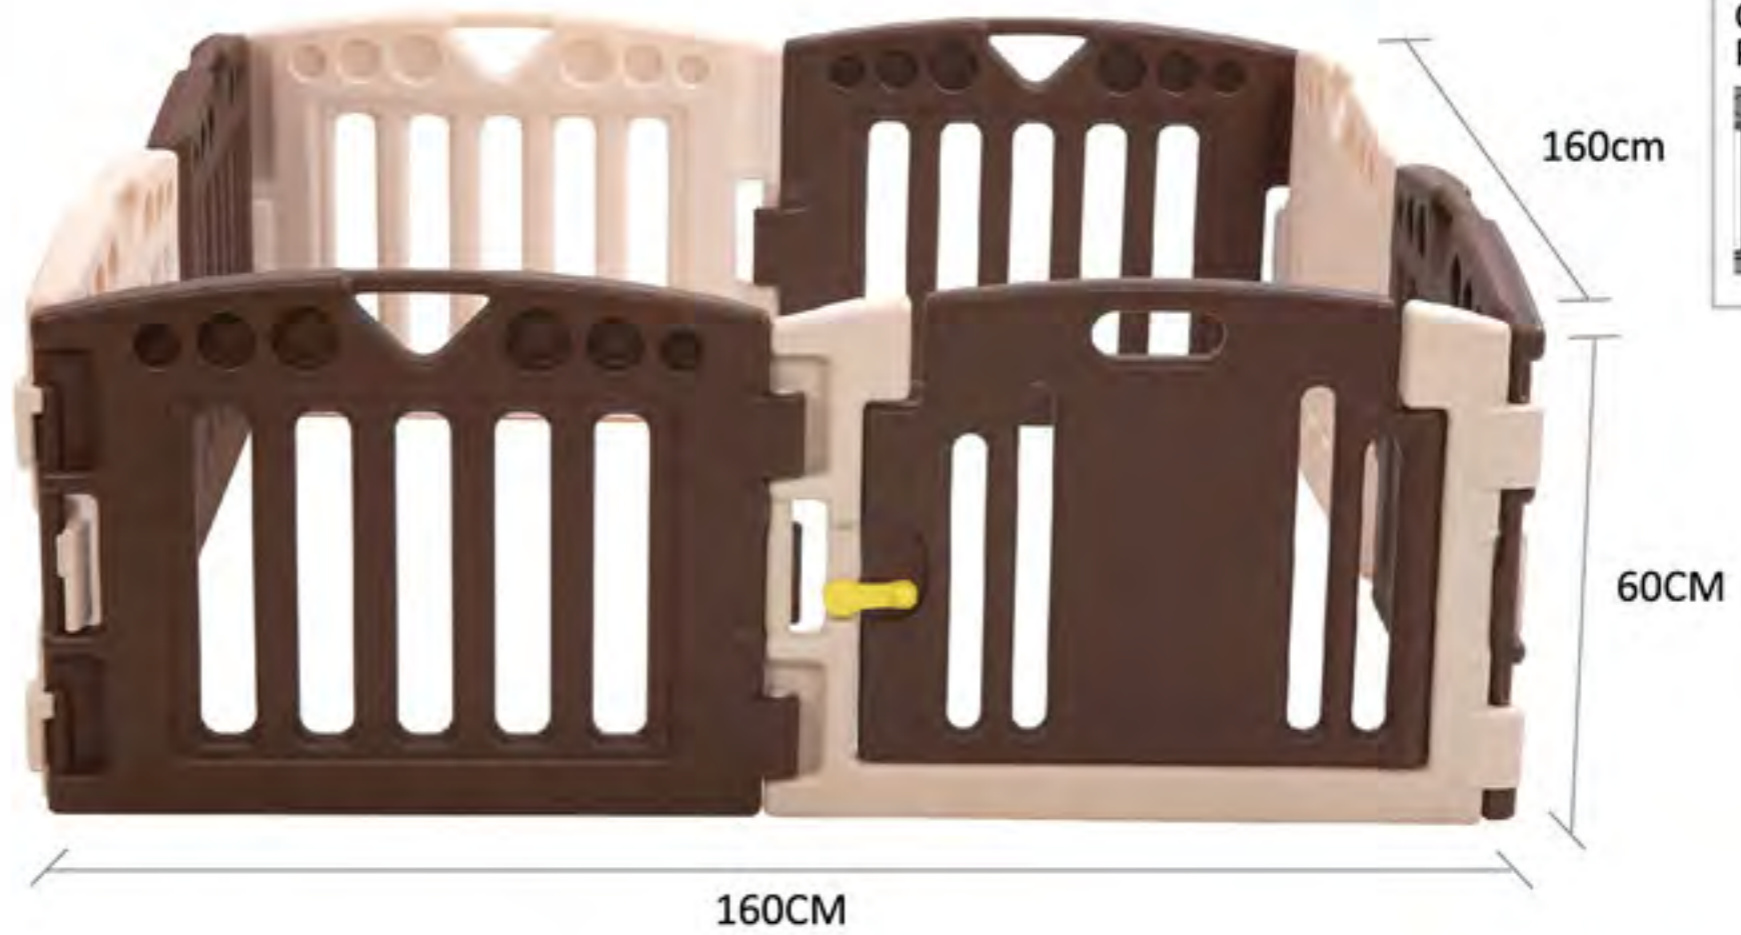

* Balls are not included in the product.

The consumers can enjoy the wide space when connected by additional purchase of two wall panels.
Item No : PR-3206

NEW

6 PLAY ROOM

PR-3618CT

PLAY ROOM

8 PLAY ROOM

PR-3824
AGE : 1 YEAR AND UP
Q'TY : 1PC / CTN
C/T SIZE : 83 X 43.5 X 61.5 CM
CBM : 0.222
WEIGHT : 15.90 KG / PC