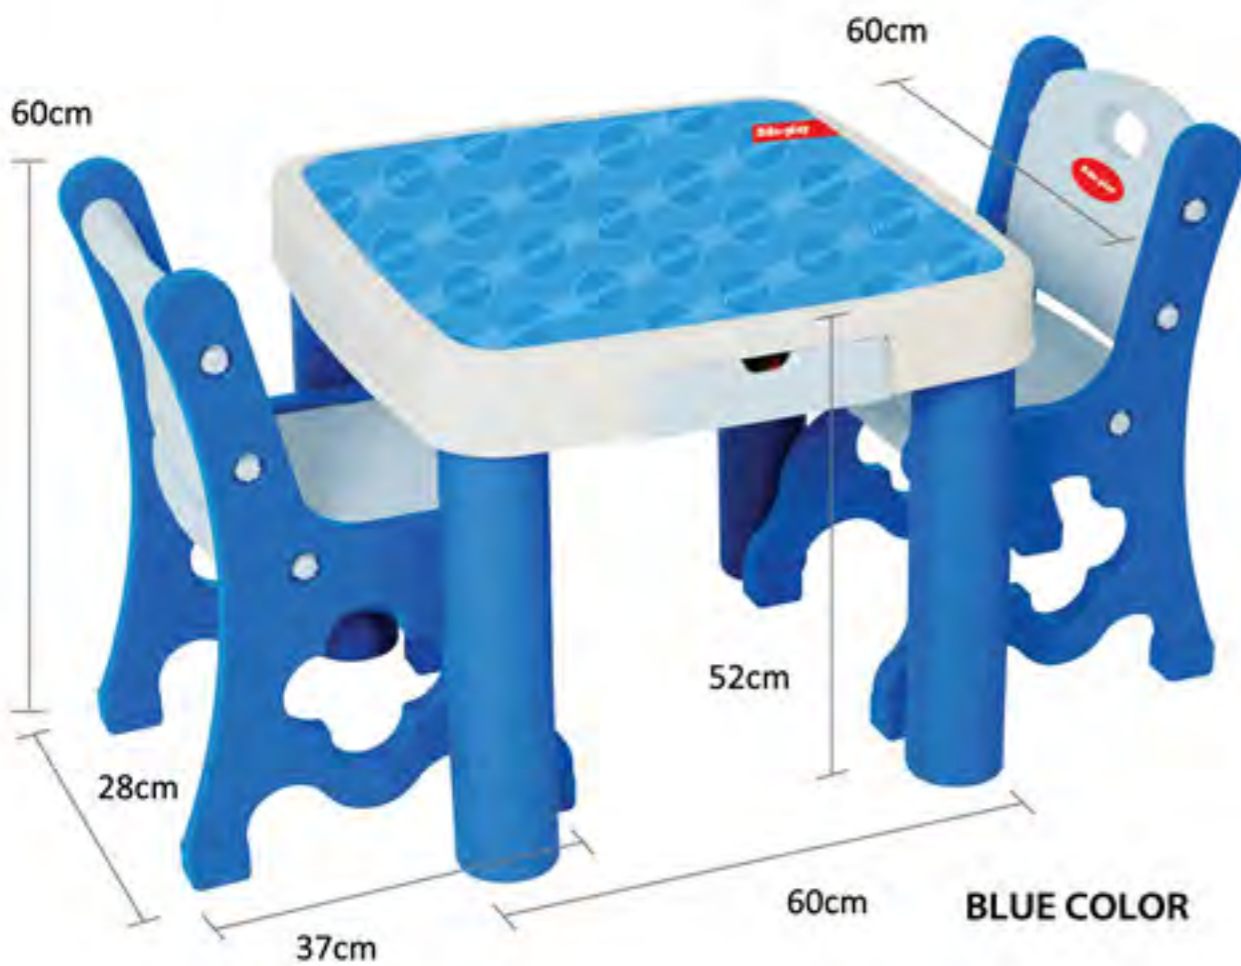

GUGUDAN & TABLE CHAIR

TB-9945B
AGE : 3 YEARS AND UP
Q'TY : 1PC / CTN
C/T SIZE : 66.5 X 26.5 X 63 CM
CBM : 0.109
WEIGHT : 9.36 KG

BLUE COLOR