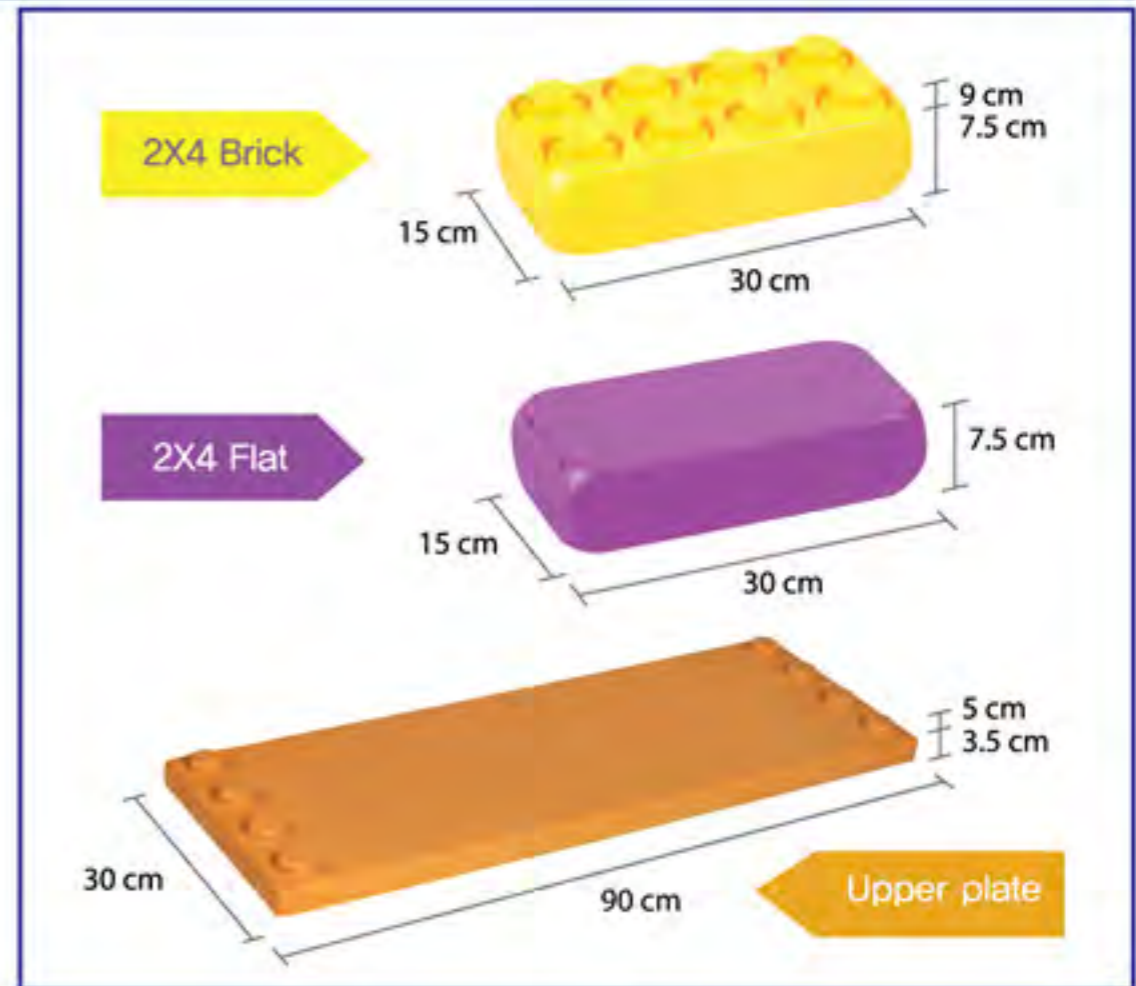

- 64 EA
- 98 EA
- 2 EA

HOUSE

- 30 EA
- 127 EA
- 4 EA

TOWER

- 6 EA
- 32 EA

BIG BLOCK

EDU FARM BIG BLOCK (B SET / 29PCS)

EB-3029
 AGE : 3 YEAR AND UP
 Q'TY : 1 PC / CTN
 C/T SIZE : 93.5 X 31.5 X 51 CM
 CBM : 0.1502
 WEIGHT : 12.80 KG / PC

THE COMPONENTS & SIZE OF EDU FARM BIG BLOCK B

B SET / 29 PCS

180 CM

BIG BLOCK

BALANCE BEAM
 40 EA
 6 EA

DISPLAY STAND
 16 EA
 2 EA

DESK & CHAIRS
 32 EA
 4 EA
 2 EA

BALANCE BEAM
 25 EA
 1 EA
 4 EA