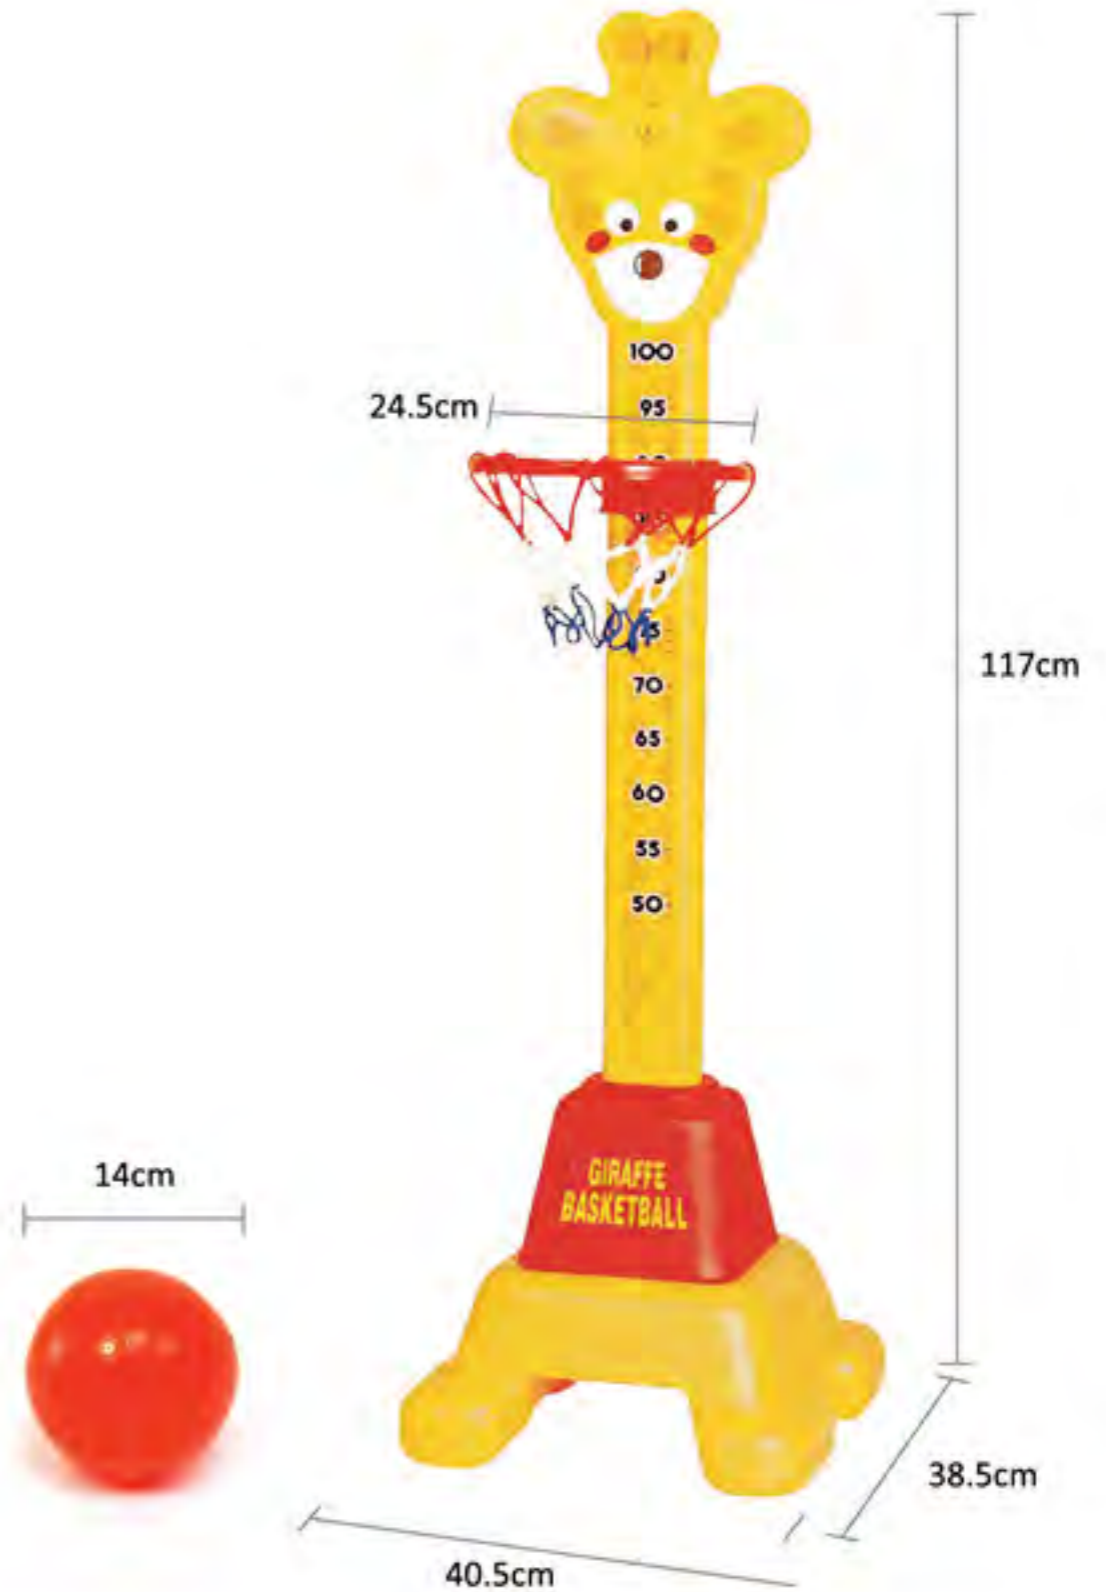

BIOCIDE BALL - 75MM

BA-5610
AGE : 1 YEARS AND UP
Q'TY : 5 PCS / CTN
C/T SIZE : 120 X 52 X 30 CM
CBM : 0.187
WEIGHT : 1.30 KG / 100 PCS

BIOCIDE BALL - 55MM

BA-0503
AGE : 1 YEARS AND UP
Q'TY : 10 PCS / CTN
C/T SIZE : 120 X 38 X 38 CM
CBM : 0.173
WEIGHT : 0.58 KG / 100 PCS

BIOCIDE BALL - 55/58MM + WASHINGNET

BA-0502
AGE : 1 YEARS AND UP
Q'TY : 3 PCS / CTN
C/T SIZE : 105 X 62 X 27 CM
CBM : 0.175
WEIGHT : 2.00 KG / 100 PCS

PLAYING KITS

GIRAFFE BASKETBALL

KU-1503
 AGE : 1 YEAR AND UP
 Q'TY : 1PC / CTN
 C/T SIZE : 39.5 X 19 X 118 CM
 CBM : 0.089
 WEIGHT : 3.66 KG

8 805365 150375

COCOMONG BASKETBALL

COCOMONG LICENSED PRODUCT

BS-C330
 AGE : 3 YEAR AND UP
 Q'TY : 6 PCS / CTN
 PRODUCT SIZE : 52.5 X 41.5 X 16 CM
 C/T SIZE : 56 X 53 X 44 CM
 CBM : 0.131

8 809173 078371

GOOD SHOT GOLF SET

GO-7102
 AGE : 18 MONTHS ~ 6 YEARS
 Q'TY : 4PCS / CTN
 PRODUCT SIZE : 28.5 X 22.5 X 53.5 CM
 C/T SIZE : 59.5 X 47.5 X 56 CM
 CBM : 0.158
 WEIGHT : 1.78 KG / PC

Included 1 golf plastic container
 2 golf clubs, 5 golf balls, 1 hole,
 1 tee and 1 flag.