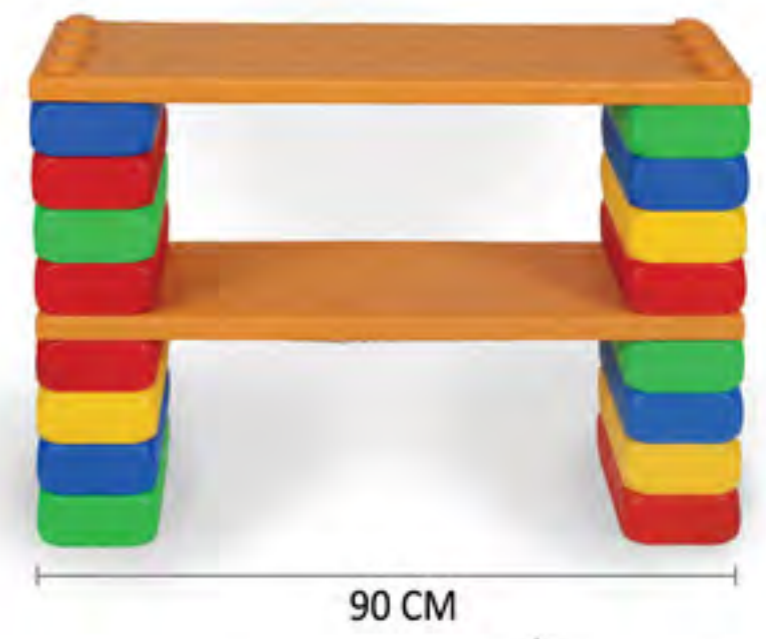

THE COMPONENTS & SIZE OF EDU FARM BIG BLOCK B

B SET / 29 PCS

180 CM

BIG BLOCK

BALANCE BEAM
 40 EA
 6 EA

DISPLAY STAND
 16 EA
 2 EA

DESK & CHAIRS
 32 EA
 4 EA
 2 EA

BALANCE BEAM
 25 EA
 1 EA
 4 EA