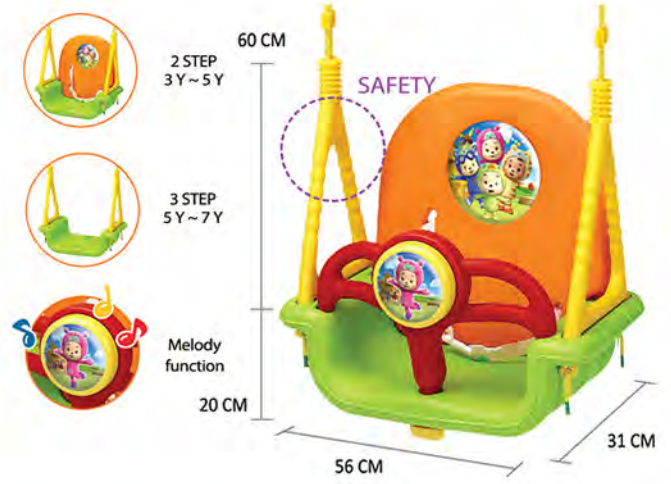

- 4 EA
- 1 EA
- 13 EA
- 4 EA
- 2 EA

"EDU FARM BIG BLOCK C" does not include Upper plate.

SWING

DOUBLE SWING

SW-1430
AGE : 36MONTHS AND UP
Q'TY : 1PC / CTN
C/T SIZE : 128 X 25 X 35 CM
CBM : 0.112
WEIGHT : 13.82 KG

TWO BABIES RIDINGS
CAN BE AVAILABLE

8 805365 143018

FROG SLIDE & SWING PLAY SET

SL-6108
AGE : 36MONTHS AND UP
Q'TY : 1PC FOR 2BOX
C/T SIZE : BOX(A) 112.5 X 14.5 X 76 CM
BOX(B) 147.5 X 47 X 32 CM
CBM : 0.315
WEIGHT : 27.12 KG

8 805365 610817

MOYA HUTOS MELODY SWING

HUTOS LICENSED PRODUCT

SW-1428M
AGE : 6 MONTH ~ 7 YEARS
Q'TY : 2PCS / CTN
PRODUCT SIZE : 57.6 X 25.6 X 44 CM
C/T SIZE : 58.5 X 52.5 X 45 CM
CBM : 0.138
WEIGHT : 4.52 KG / PC

JOA HUTOS MELODY SWING

HUTOS LICENSED PRODUCT

SW-1428W
AGE : 6 MONTH ~ 7 YEARS
Q'TY : 2PCS / CTN
PRODUCT SIZE : 57.6 X 25.6 X 44 CM
C/T SIZE : 58.5 X 52.5 X 45 CM
CBM : 0.138
WEIGHT : 4.52 KG / PC

HUTOS MOYA & JOA SWING