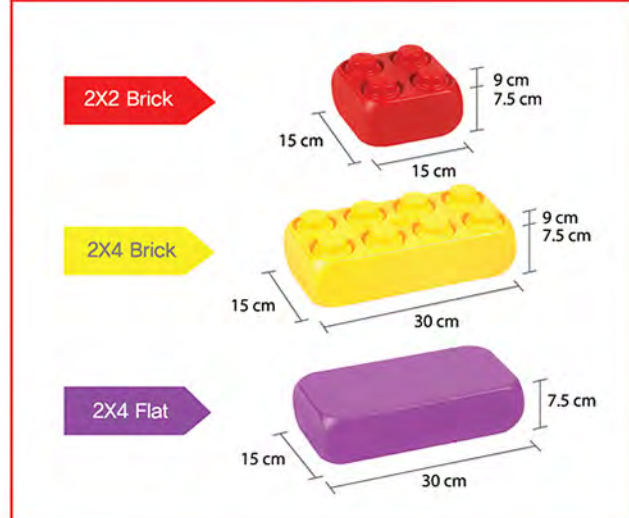

THE COMPONENTS & SIZE OF EDU FARM BIG BLOCK A

A SET / 48 PCS