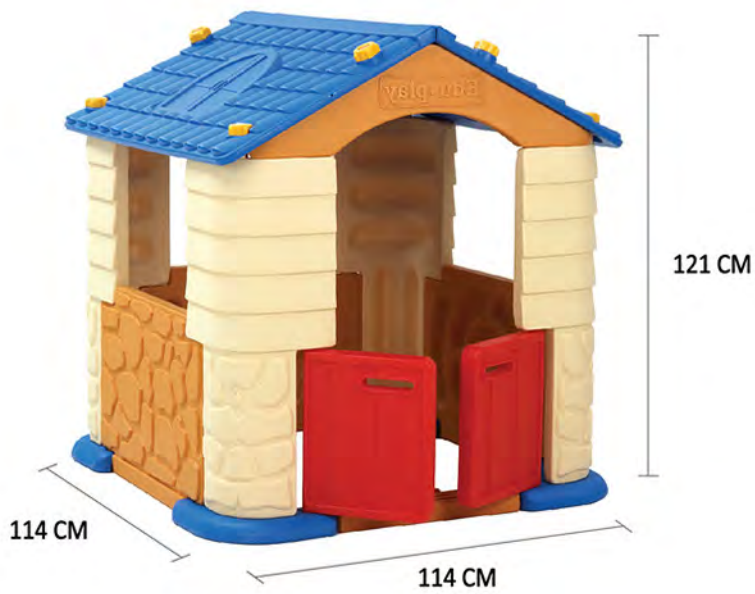

PLAY HOUSE

NEW

EDU PLAY HOUSE (VIOLET)

PH-7328V

AGE : 1 YEAR AND UP

Q'TY : 1PC FOR 2 BOX

C/T SIZE : BOX(A) 110 X 24.5 X 64 CM

BOX(B) 105 X 37.5 X 45.5 CM

CBM : 0.351

WEIGHT : 24.08 KG

8 809173 078418

EDU PLAY HOUSE

PH-7328

AGE : 1 YEAR AND UP

Q'TY : 1PC FOR 2 BOX

C/T SIZE : BOX(A) 110 X 24.5 X 64 CM

BOX(B) 105 X 37.5 X 45.5 CM

CBM : 0.351

WEIGHT : 24.08 KG

PLAY HOUSE & BABY ROOM

NEW

TWIN EDU PLAY HOUSES VIOLET & VIOLET

PH-TW7328V
 AGE : 1 YEAR AND UP
 Q'TY : 1 SET FOR 4 BOX
 C/T SIZE : BOX(A) 110 X 24.5 X 64 CM X 2BOX
 BOX(B) 105 X 37.5 X 45.5 CM X 2BOX
 CBM : 0.702
 WEIGHT : 49.16 KG