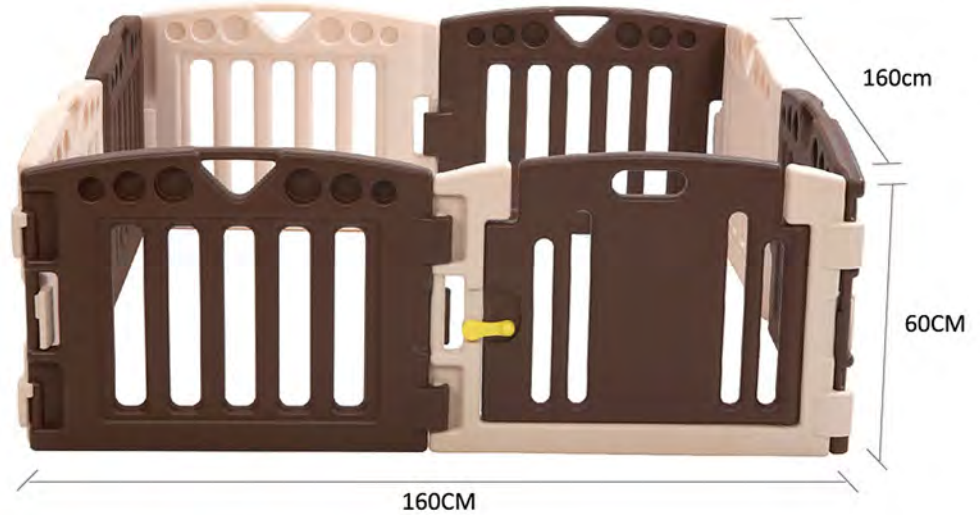

NEW

8 PLAY ROOM

PR-3824

AGE : 3 YEAR AND UP

Q'TY : 1PC / CTN

C/T SIZE : 83 X 43.5 X 61.5 CM

CBM : 0.222

WEIGHT : 15.90 KG / PC

The consumers can enjoy the wide space when connected by additional purchase of two wall panels.
Item No : PR-3206

CONNECTING PART.

* Balls are not included in the product.