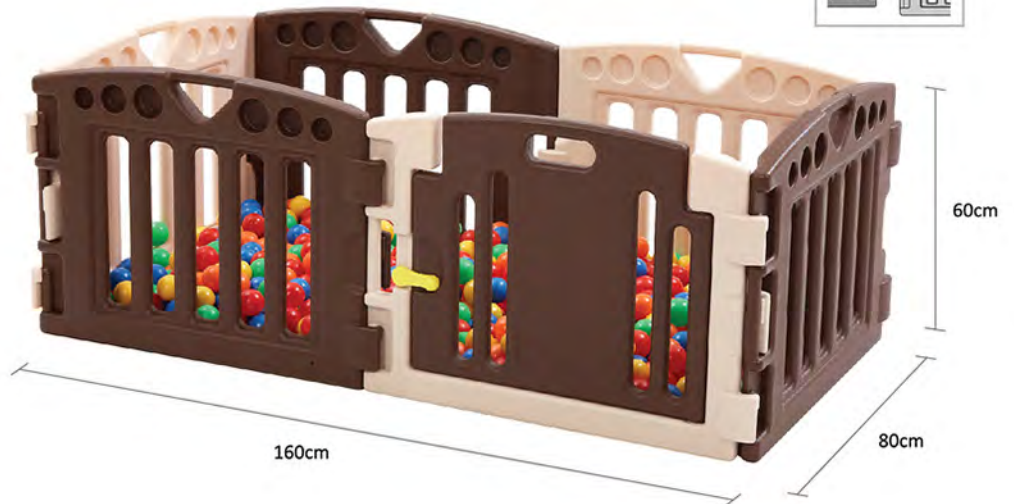

116 CM

60 CM

The consumers can enjoy the double space when connected by additional purchase of two wall & two corner panels.
Item No : BR-W7306

PLAY ROOM

NEW

6 PLAY ROOM

PR-3618

AGE : 3 YEAR AND UP

Q'TY : 1 PC / CTN

C T SIZE : 83 X 33.5 X 61.5 CM

CBM : 0.171

WEIGHT : 12.30 KG / PC

8 809173 078425

* Balls are not included in the product.

The consumers can enjoy the wide space when connected by additional purchase of two wall panels.
Item No : PR-3206