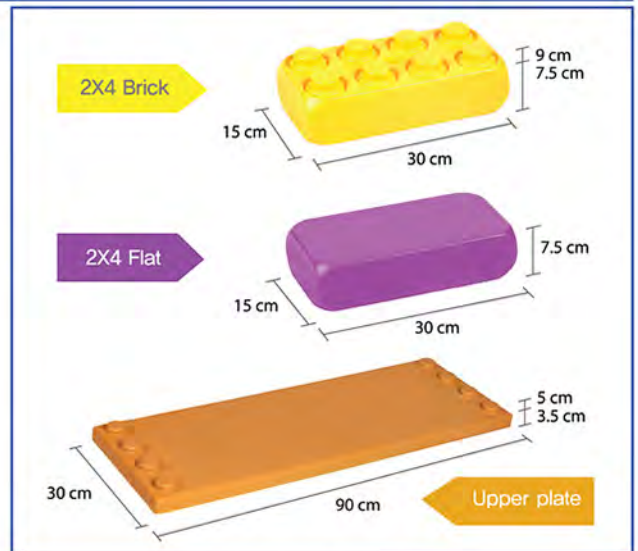

THE COMPONENTS & SIZE OF EDU FARM BIG BLOCK B

B SET / 29 PCS