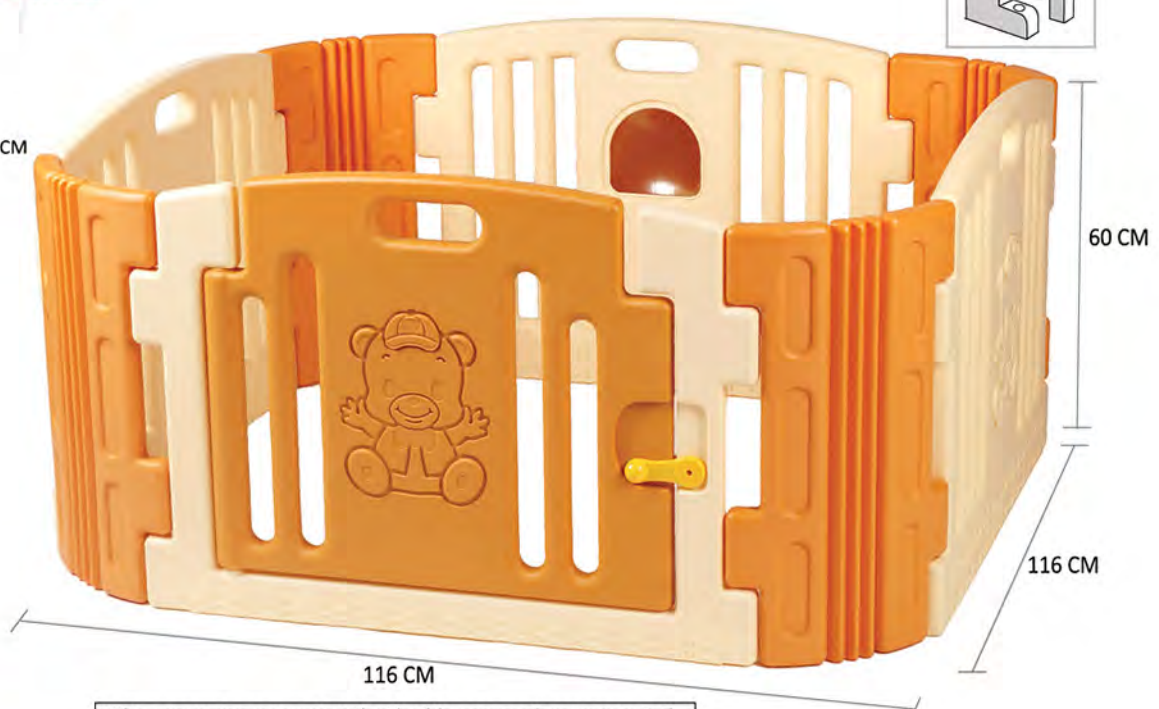

8 809173 078326

- 1 The clock is adding the pleasure to the baby with the Clock-play.
- 2 The window can be moved left ↔ right and the baby can see the other pictures behind the window .
- 3 The baby can make the Mirror-play by putting the mirror on the play panel.
- 4 There are three(3) serrated wheels on the play panel and these are can be spinned by the fingers of the baby. The stickers of serrated wheels are included in the product. These stickers can add more pleasure to the baby.
- 5 The rugged and soft spinning -play can improve the baby's touch-feeling ability.

BR-7315M

AGE : 1 YEAR AND UP

Q'TY : 1PC / CTN

C/T SIZE : 81.5 X 27.5 X 60.5 CM

CBM : 0.136

WEIGHT : 9.29 KG

8 809173 078319

116 CM