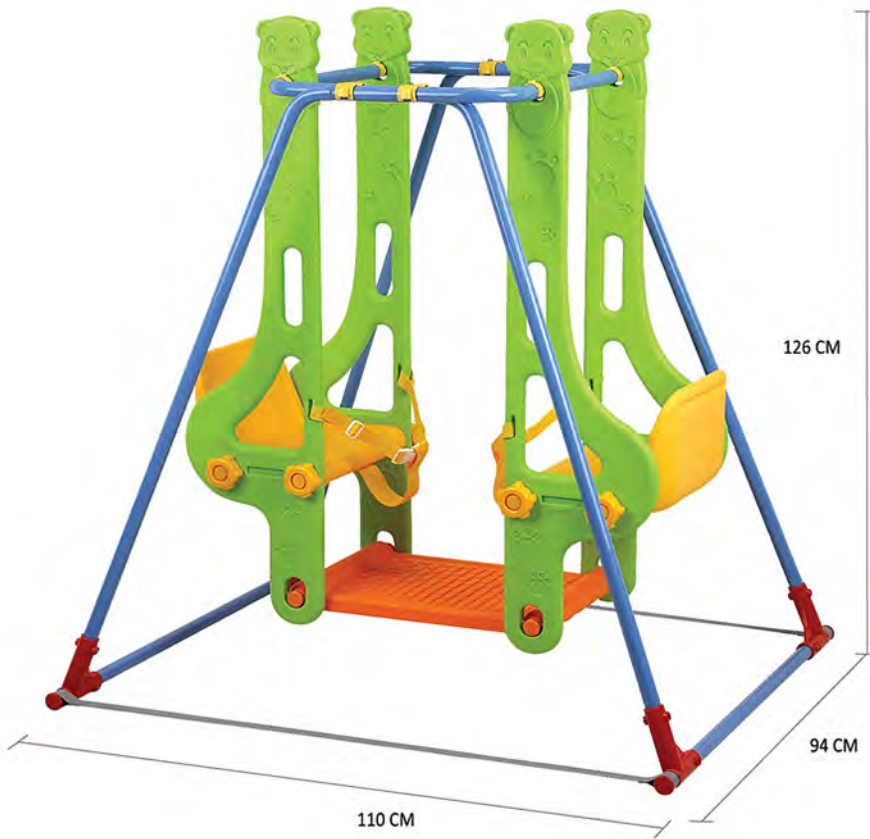

-  4 EA
-  0 EA
-  8 EA
-  2 EA

Rolling Play 02

- 1 EA
- 0 EA
- 1 EA
- 0 EA

Rolling Play 07

- 4 EA
- 2 EA
- 10 EA
- 4 EA

Rolling Play 04

- 2 EA
- 1 EA
- 3 EA
- 1 EA

Rolling Play 11

- 4 EA
- 1 EA
- 13 EA
- 4 EA
- 2 EA

"EDU FARM BIG BLOCK C" does not include Upper plate.

SWING

DOUBLE SWING

SW-1430
AGE : 36MONTHS AND UP
Q'TY : 1PC / CTN
C/T SIZE : 128 X 25 X 35 CM
CBM : 0.112
WEIGHT : 13.82 KG

TWO BABIES RIDINGS
CAN BE AVAILABLE

8 805365 143018

FROG SLIDE & SWING PLAY SET

SL-6108
AGE : 36MONTHS AND UP
Q'TY : 1PC FOR 2BOX
C/T SIZE : BOX(A) 112.5 X 14.5 X 76 CM
BOX(B) 147.5 X 47 X 32 CM
CBM : 0.315
WEIGHT : 27.12 KG