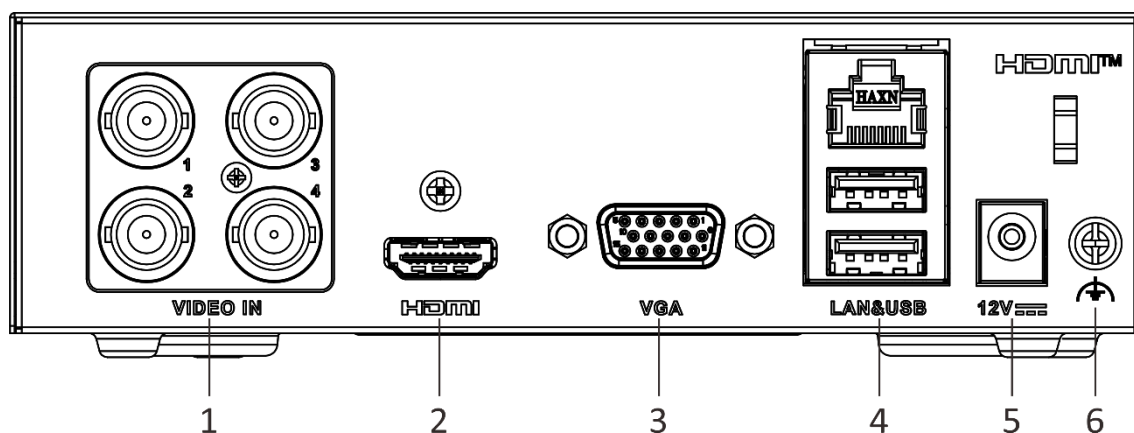

Physical Interface

No.	Description	No.	Description
1	Video and coaxial audio in	4	LAN network interface and USB interface
2	HDMI interface	5	Power supply
3	VGA interface	6	GND

Available Model

DVR-E04G-B

Headquarters

No.555 Qianmo Road, Binjiang District,
Hangzhou 310051, China
T +86-571-8807-5998
Technical Support: support@hikvision.com

Follow us on social media to get the latest product and solution information.

Hikvision

HikvisionHQ

HikvisionHQ

Hikvision_Global

Hikvision
Corporate Channel

hikvisionhq