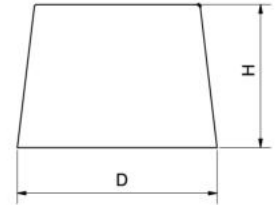

ยางพีวีซีกันกระแทกแบบใช้สกรูยึด ABSORBER (PA)

Material : Soft PVC Plastic
Color : White (W), Black (B)
Feature : Installation to any space.
For defending the bumping.

ITEM NO	SIZE (DxH)	PACKING
PA-70	14 x 7 mm.	1000 x 10
PA-100	17 x 10 mm.	500 x 12
PA-150	21 x 15 mm.	500 x 5
PA-200	27 x 20 mm.	200 x 5
PA-250	38 x 25 mm.	100 x 5
PA-350	50 x 35 mm.	100 x 2