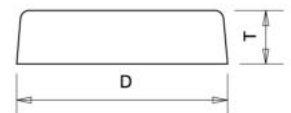

ITEM NO	SIZE (DxT)	PACKING
PVC-80	8x1.5 mm.	100 Pcs./Sheet
PVC-100	10x2 mm.	100 Pcs./Sheet
PVC-120	12x3 mm.	64 Pcs./Sheet