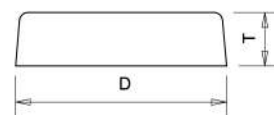

ITEM NO	SIZE (DxT)	PACKING
PVC-80	8x1.5 mm.	100 Pcs./Sheet
PVC-100	10x2 mm.	100 Pcs./Sheet
PVC-120	12x3 mm.	64 Pcs./Sheet