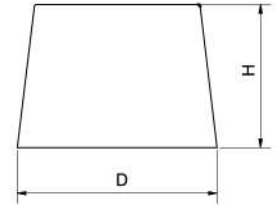

ยางพีวีซีกันกระแทกแบบใช้สกรูยึด ABSORBER (PA)

Material : Soft PVC Plastic
Color : White (W), Black (B)
Feature : Installation to any space,
For defending the bumping.

ITEM NO	SIZE (DxH)	PACKING
PA-70	14 x 7 mm.	1000 x 10
PA-100	17 x 10 mm.	500 x 12
PA-150	21 x 15 mm.	500 x 5
PA-200	27 x 20 mm.	200 x 5
PA-250	38 x 25 mm.	100 x 5
PA-350	50 x 35 mm.	100 x 2