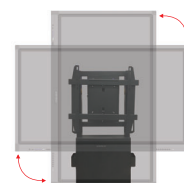

ขาตั้งแบบพลิกหน้าจอได้