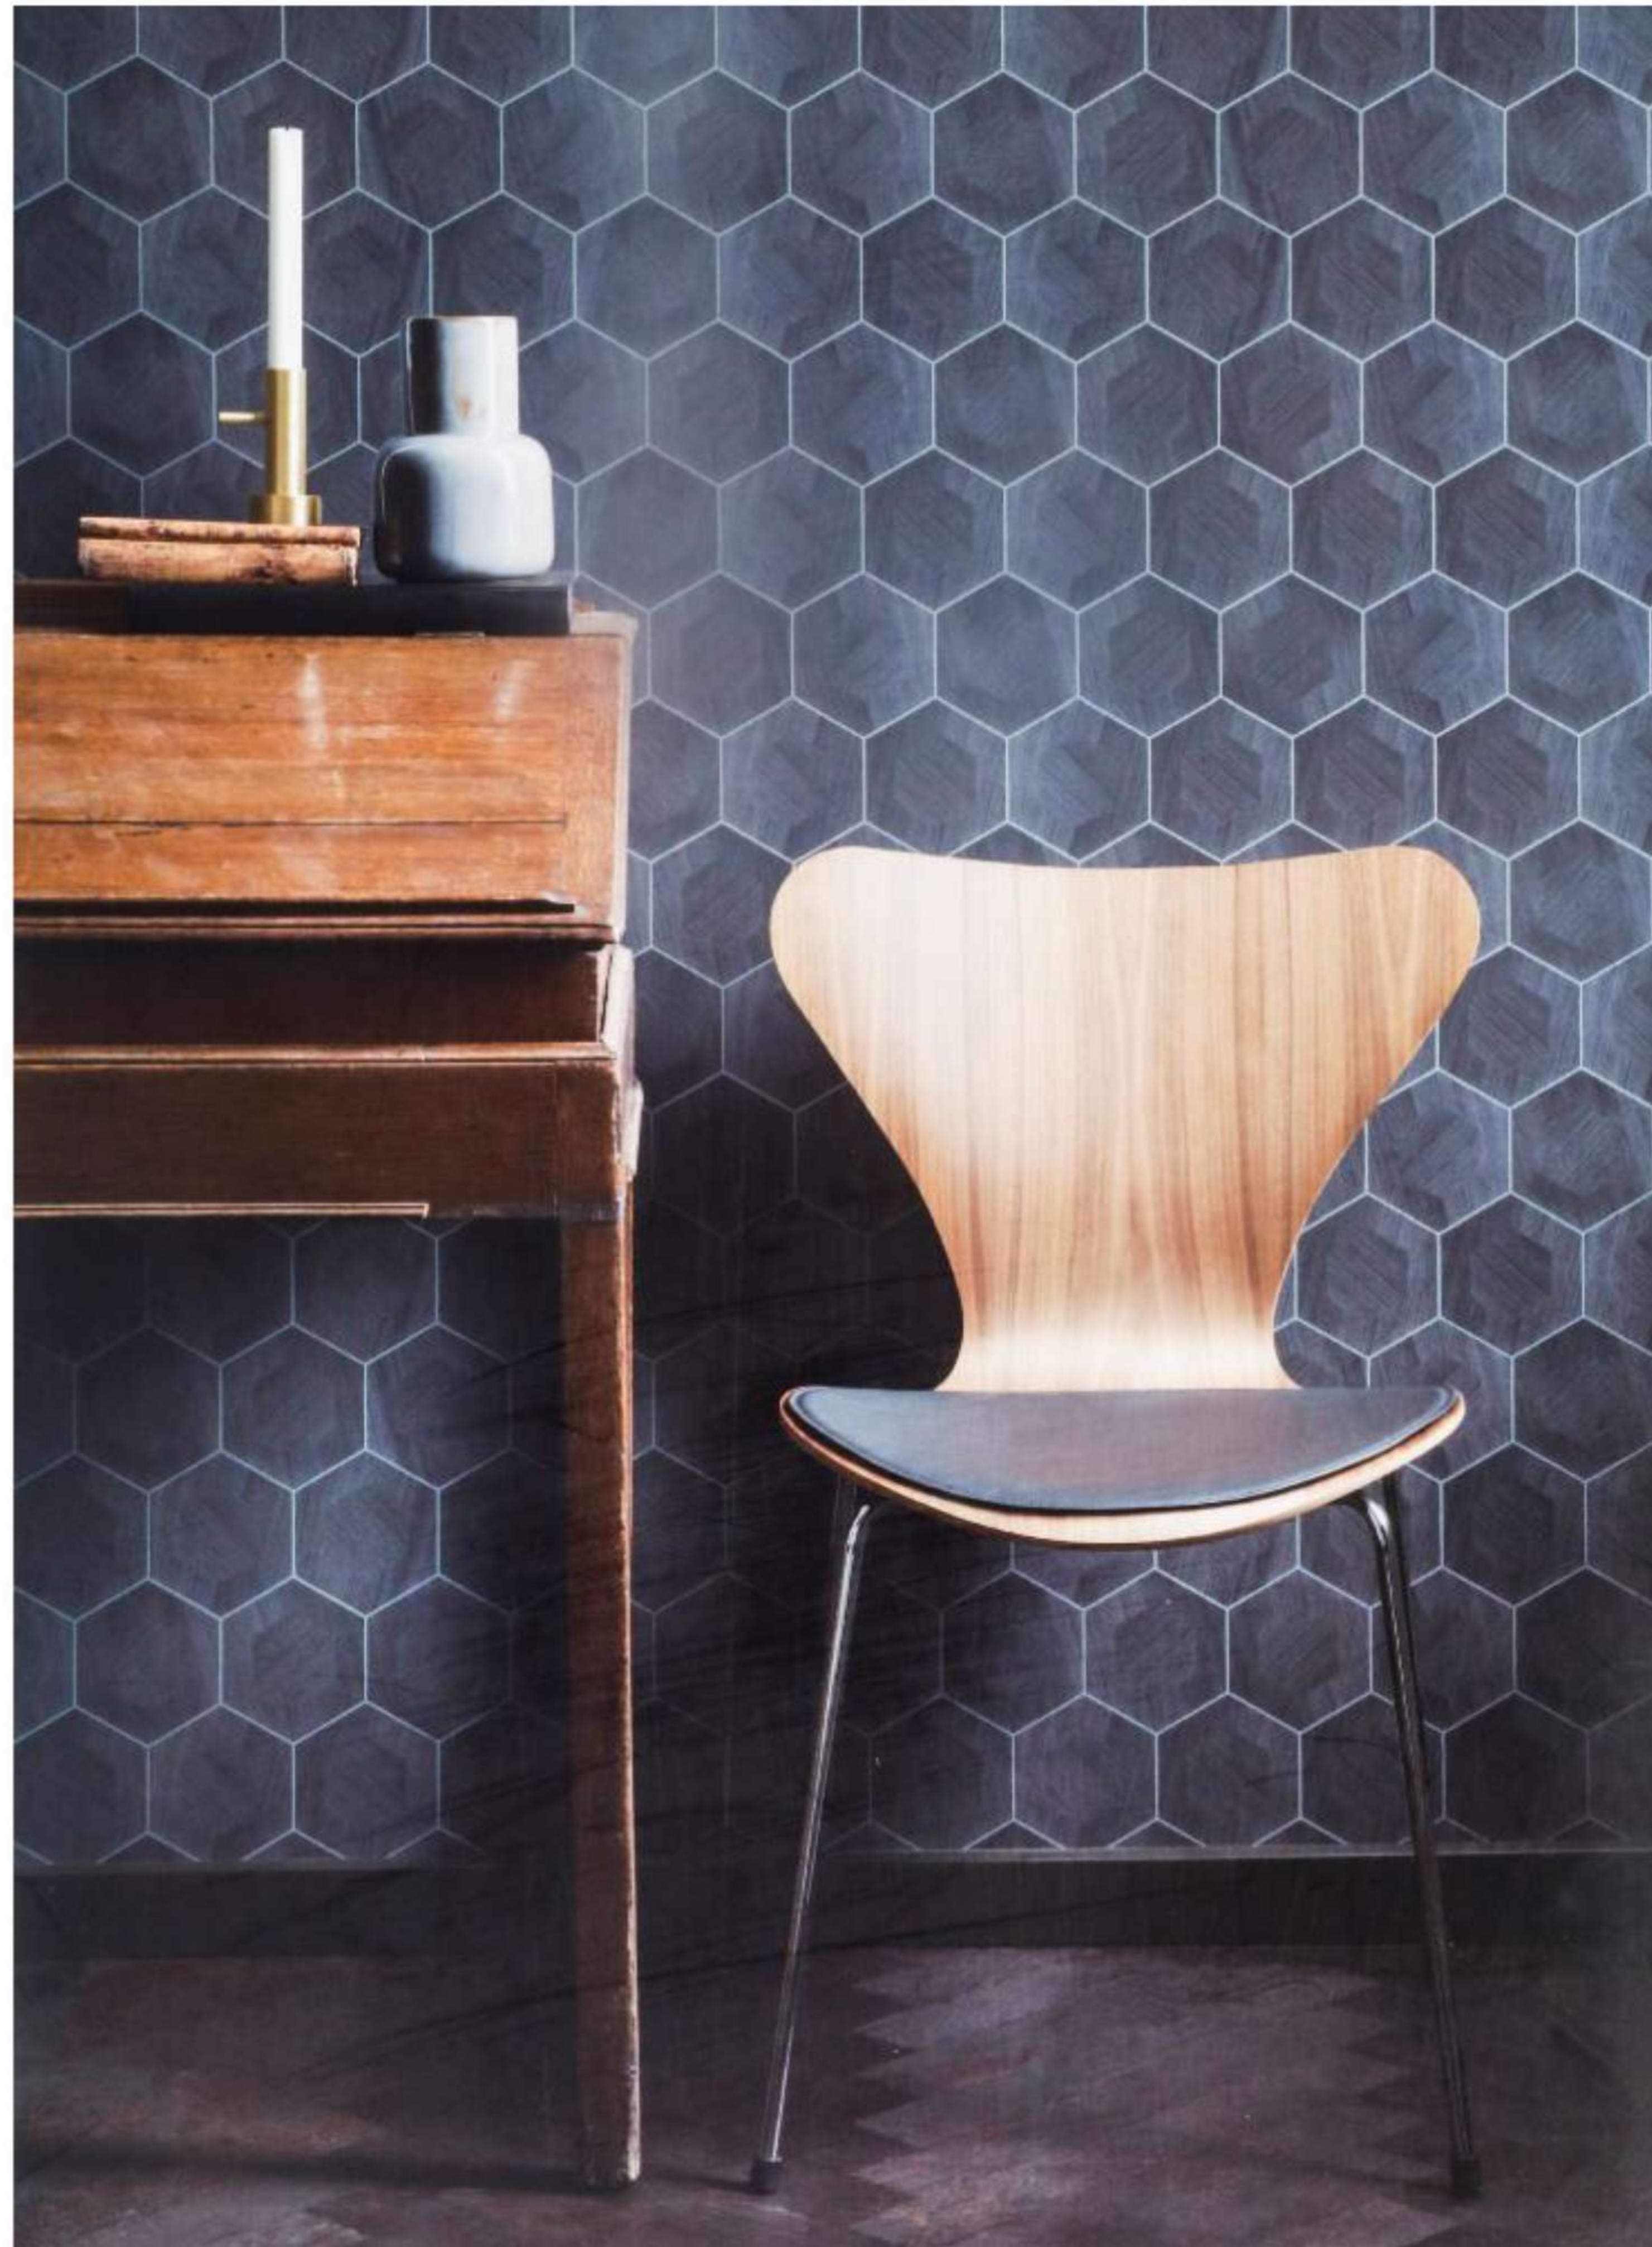

WALLPAPER

HIMALAYA CRAFT Vol.2.1

DI WALLPAPER

FOCUS SIGHT **G0088**