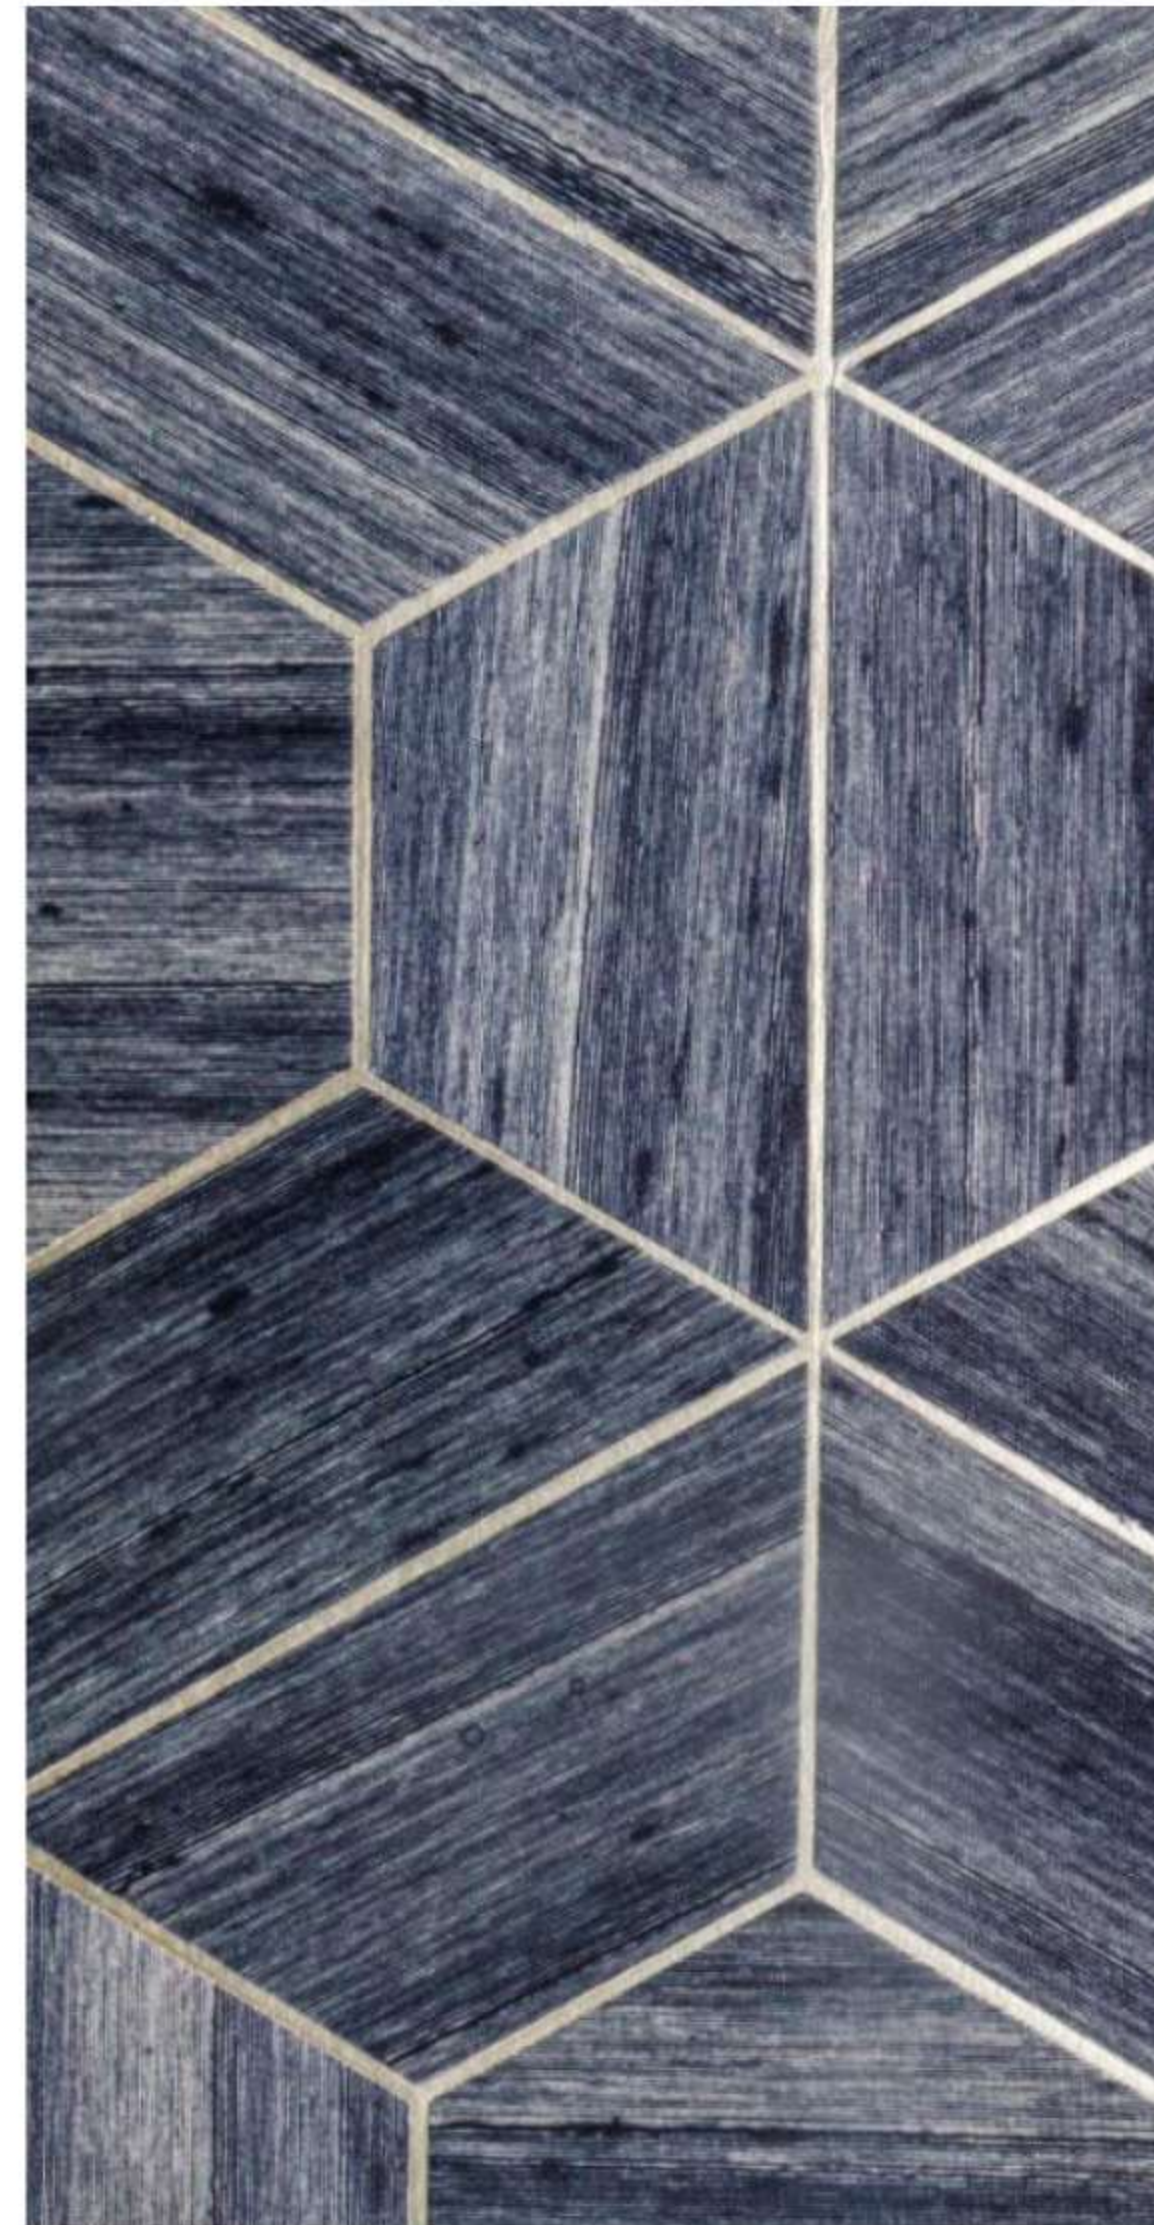

G0091HJ6010
BLACK BEAN