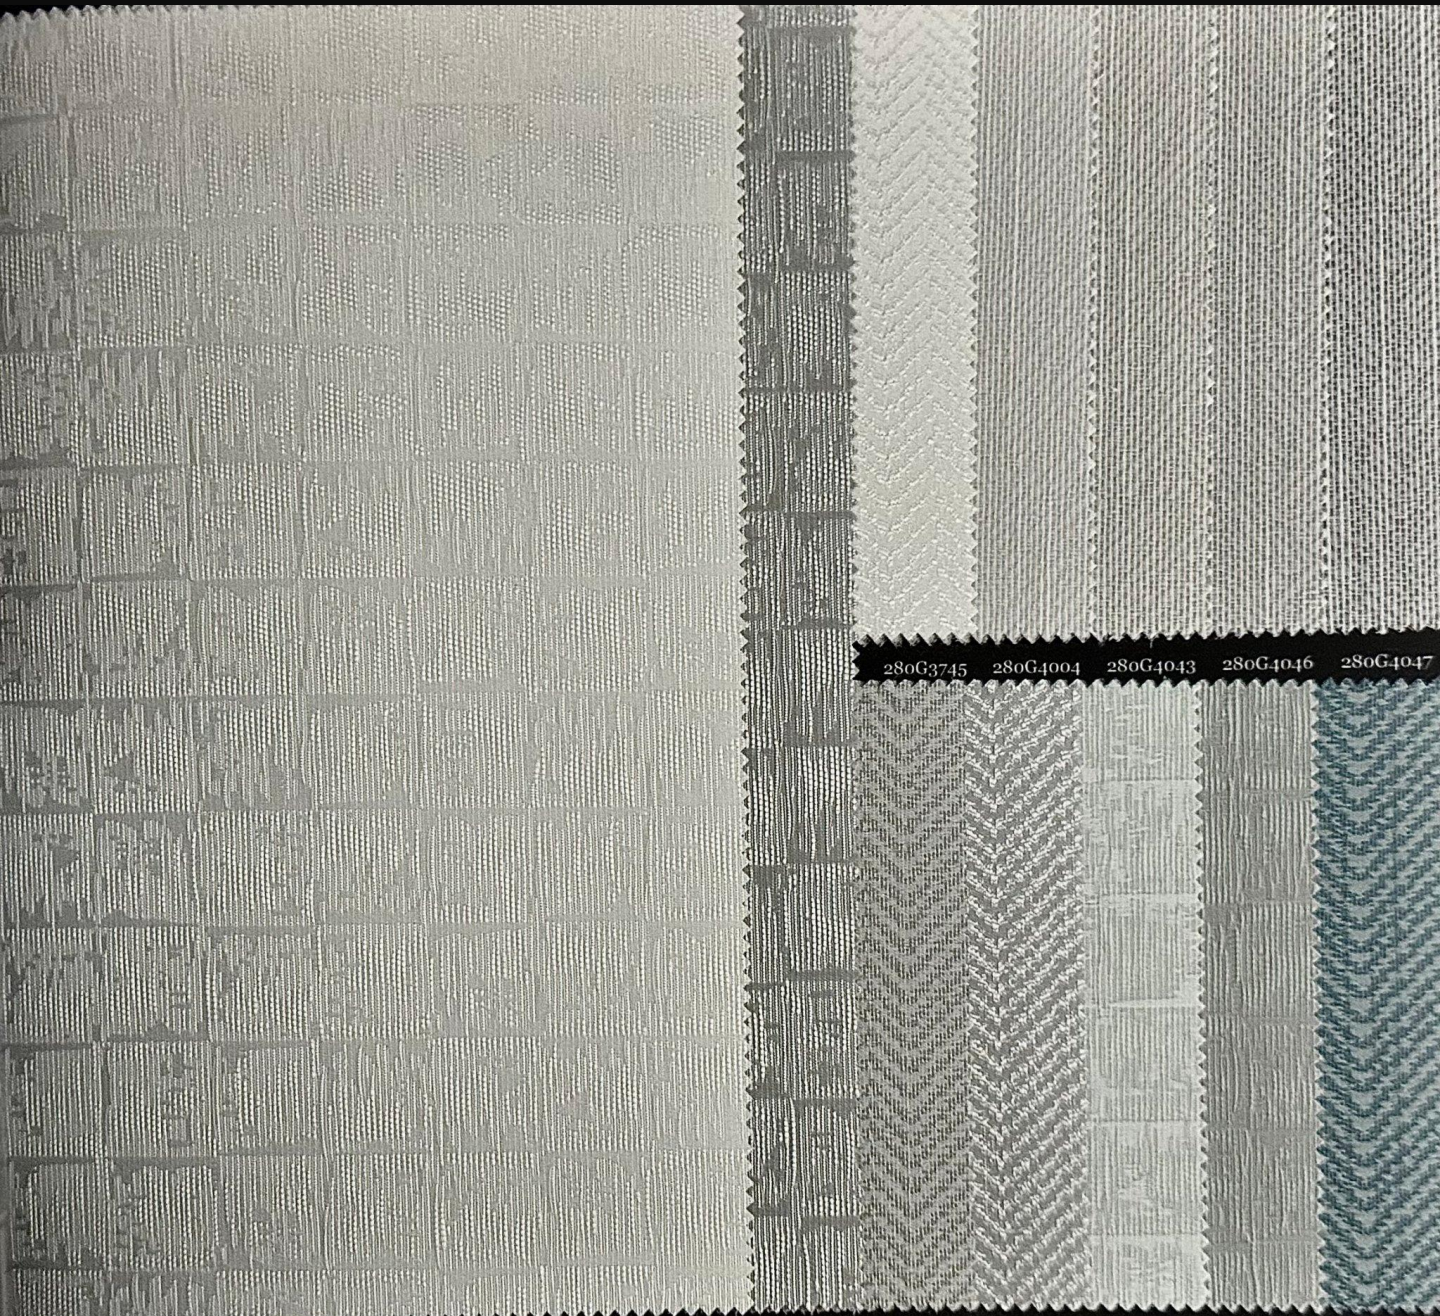

280G3745 280G4004 280G4043 280G4046 280G4047

Moma-280G | 280G3615 280G3611 280G3741 280G3742 280G3613 280G3614 280G3732