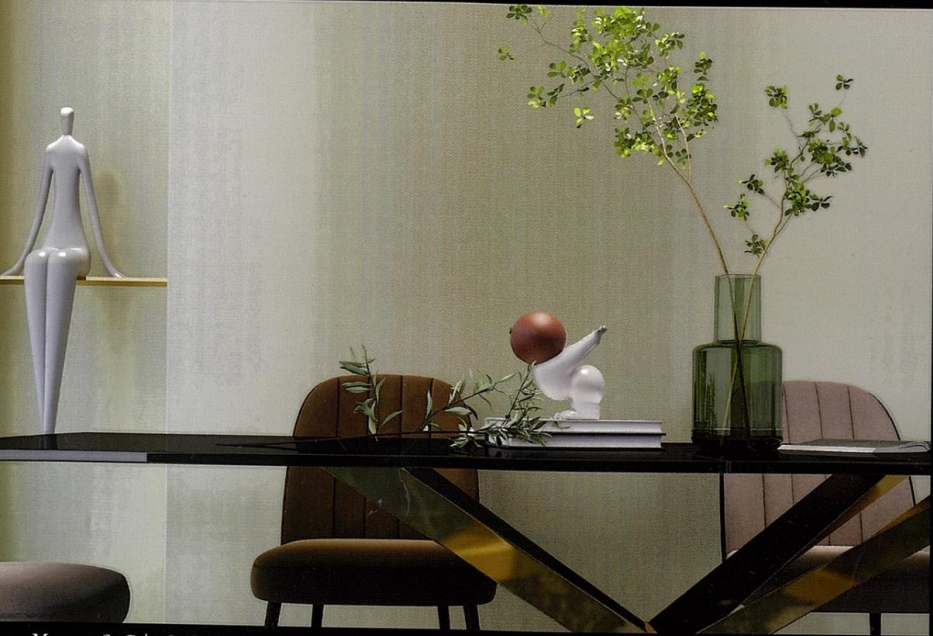

MOMA-280G

The line of gradual change, faint and vague, what take oneself along with sex appeal gives a kind of comfortable feeling to the space.

Moma-280G | 280G3747