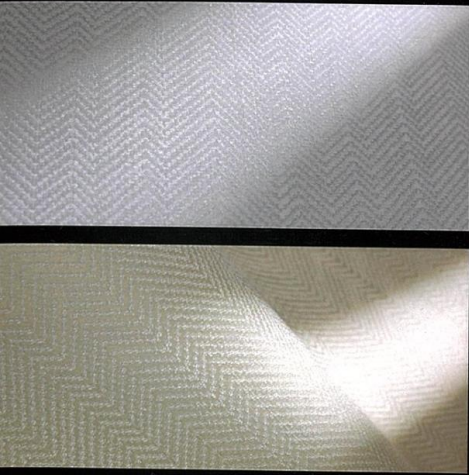

MOMA-280G

The line of gradual change, faint and vague, what take oneself along with sex appeal gives a kind of comfortable feeling to the space.

Moma-280G | 280G3747