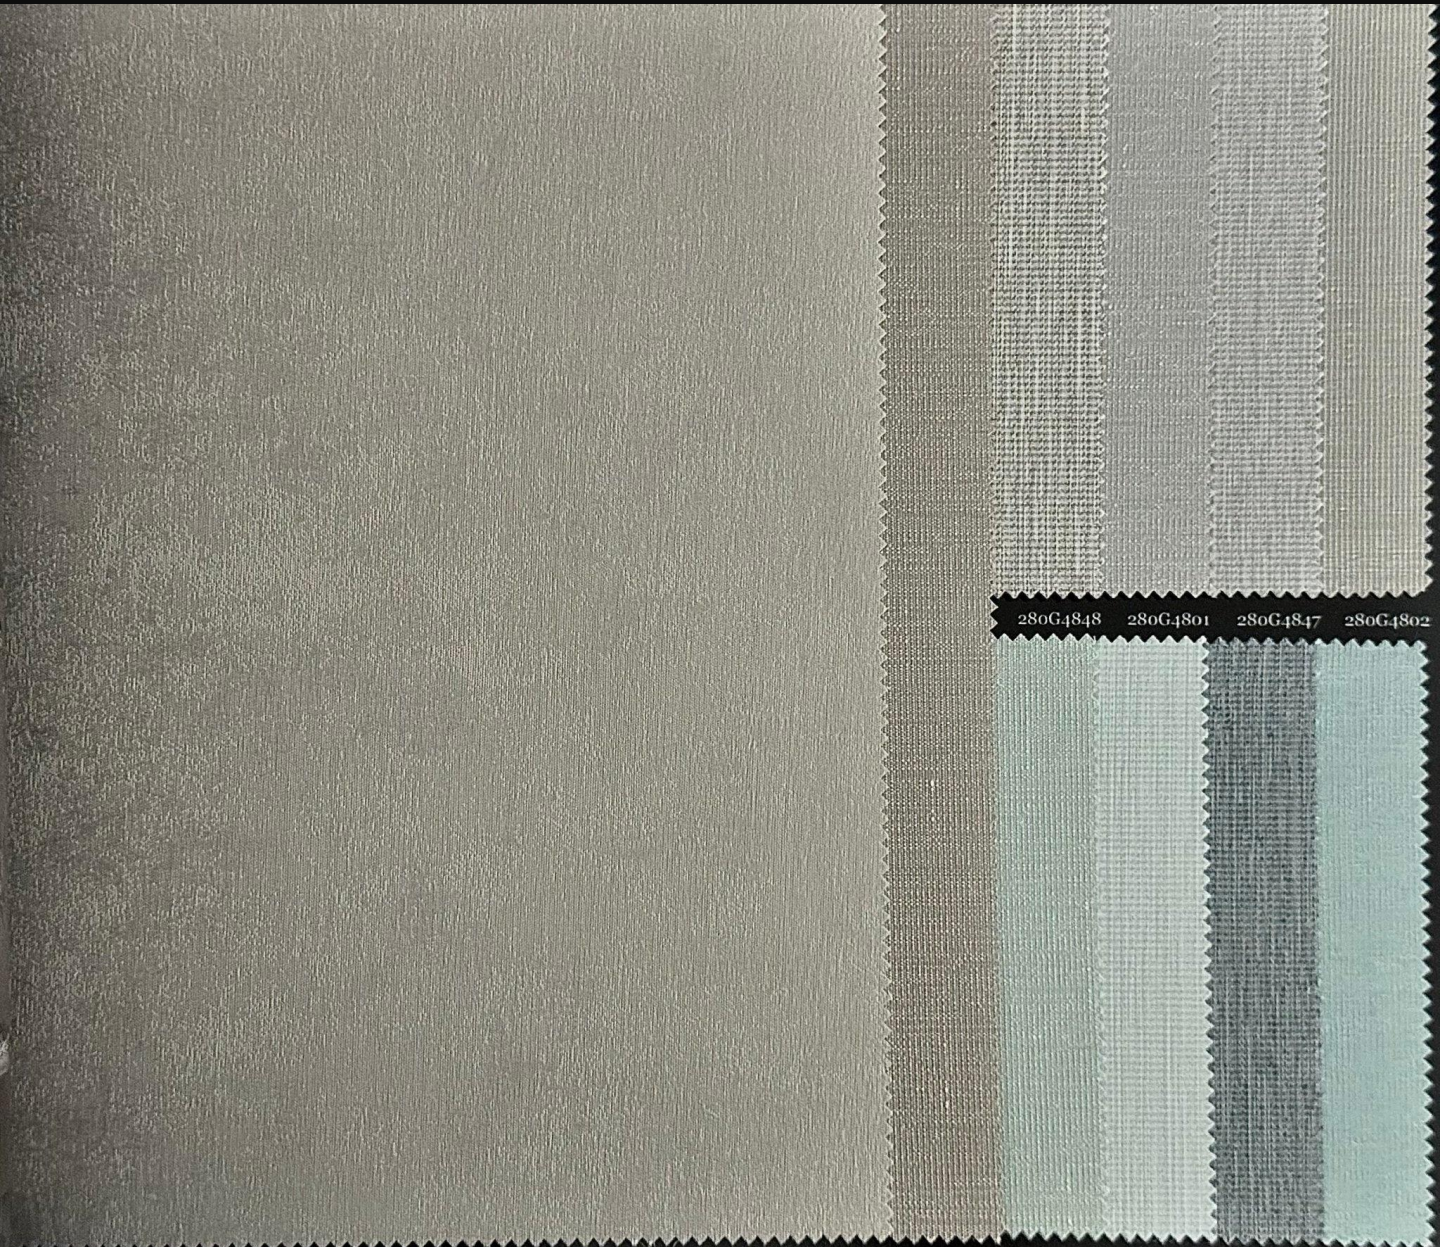

280G4848 280G4801 280G4847 280G4802