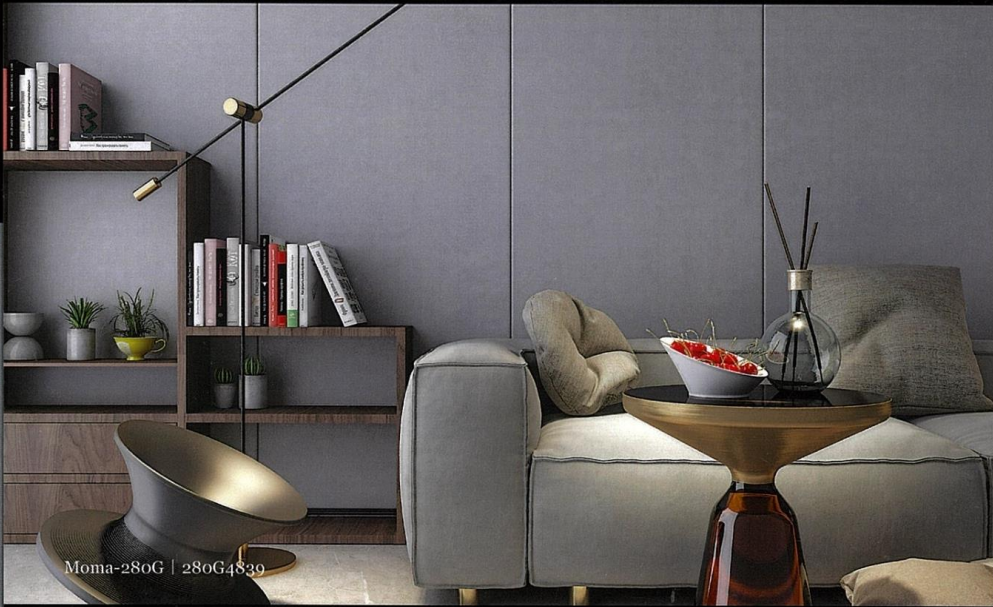

MOMA-280G

The abstract line wall fabric with the rendering of light and natural light makes the space full of romantic style and more elegant visual experience.

Add the colour or gradient ramp to render, the whole wall fabric appears unrestrained, does not be in charge of thing. As if it moves and flies upwards in the extremely dangerous condition, gives the contemporary household a rare unrestrained and free.