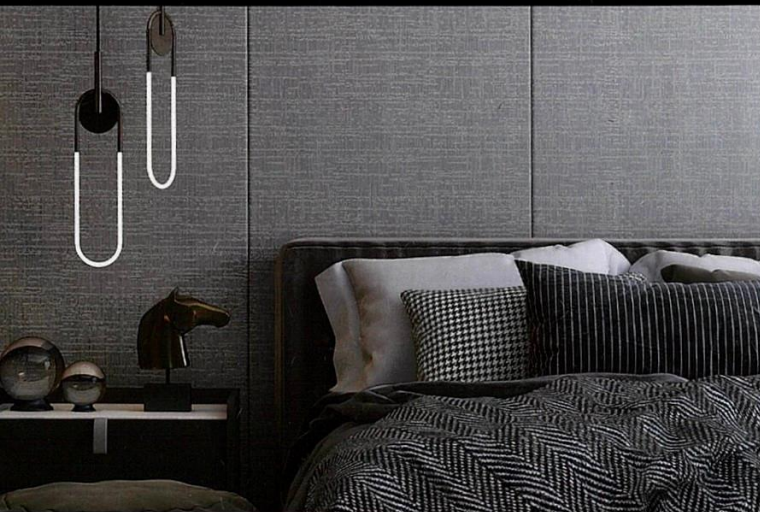

30E | 280E3808