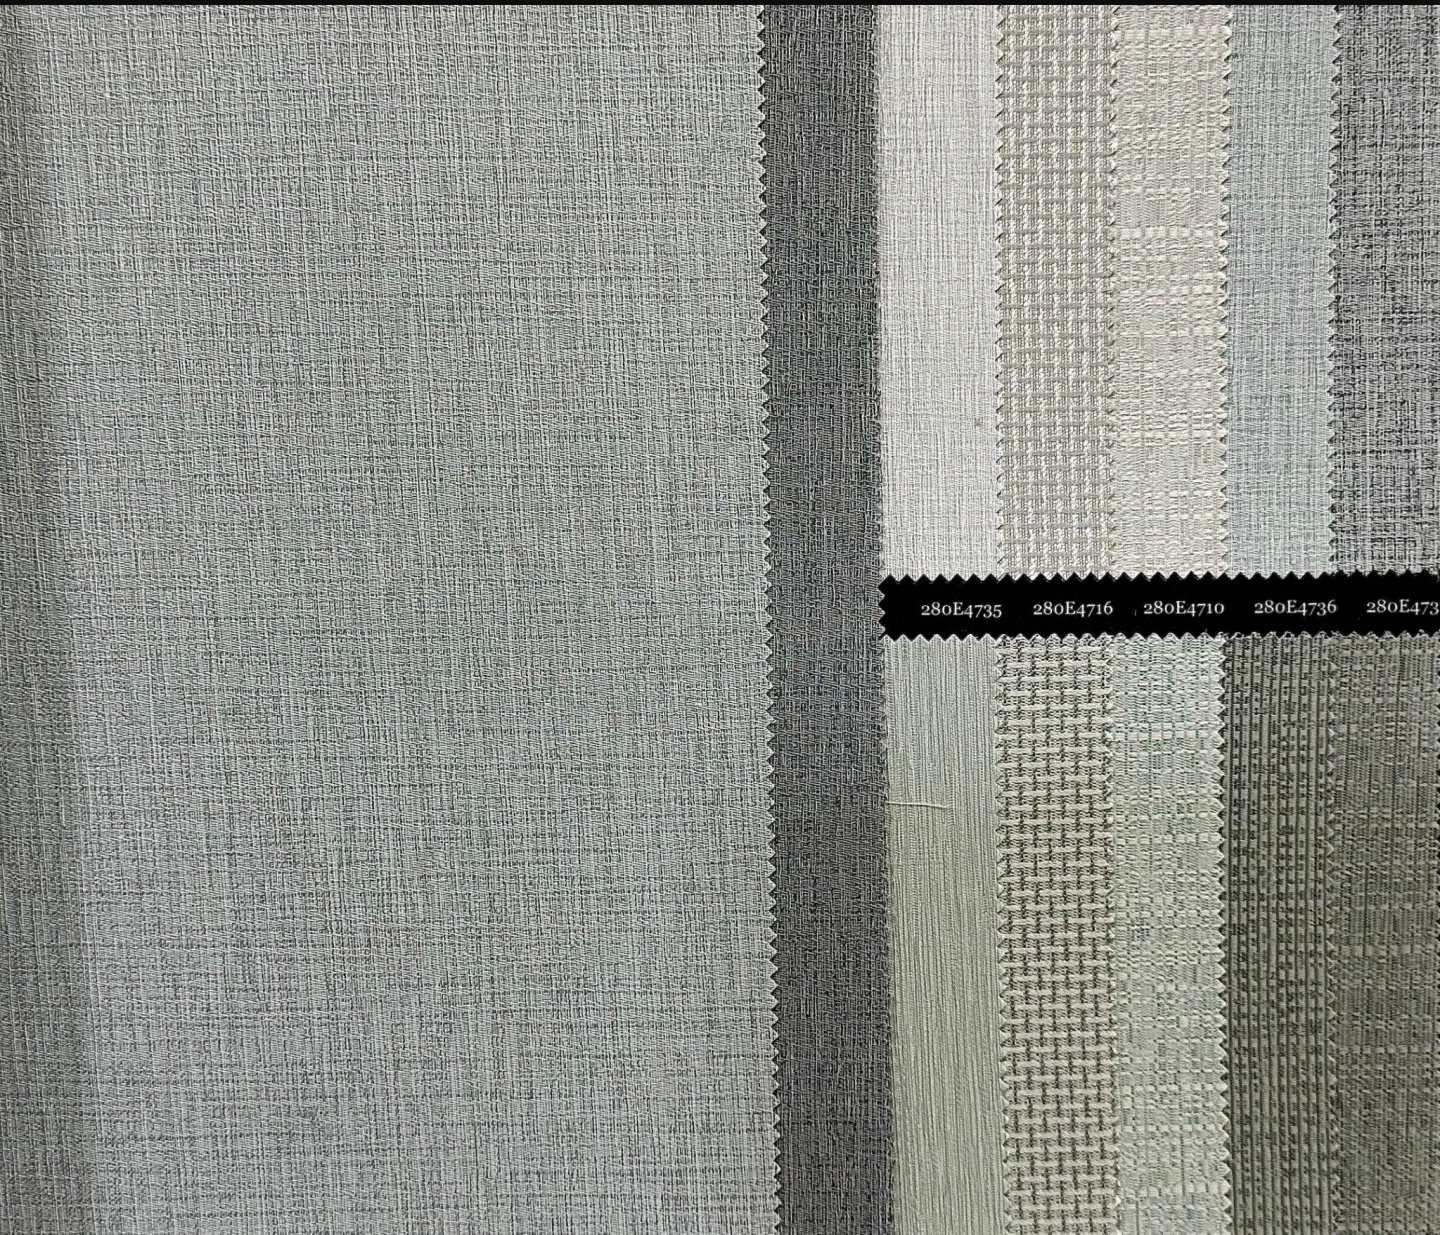

280E4735 280E4716 280E4710 280E4736 280E473