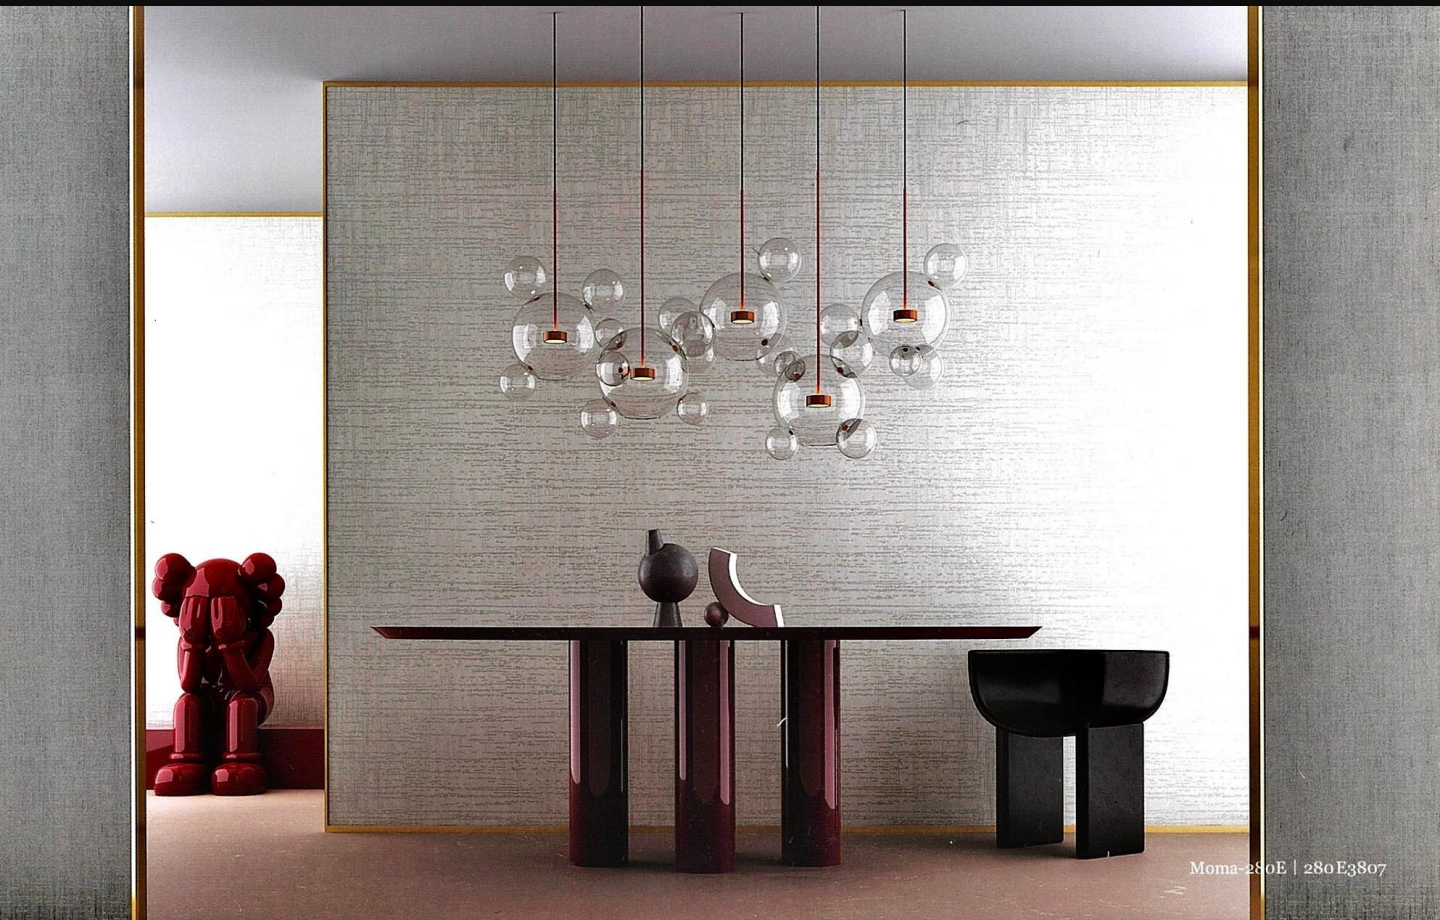

Moma-280E | 280E3807

Elegant is a kind of cloud light breeze light feeling, reject trifles, get rid of blatant, light color is contracted furniture, a bottle of elegant flower art and simple pottery, and a simple droplight, built a downy and calm home.