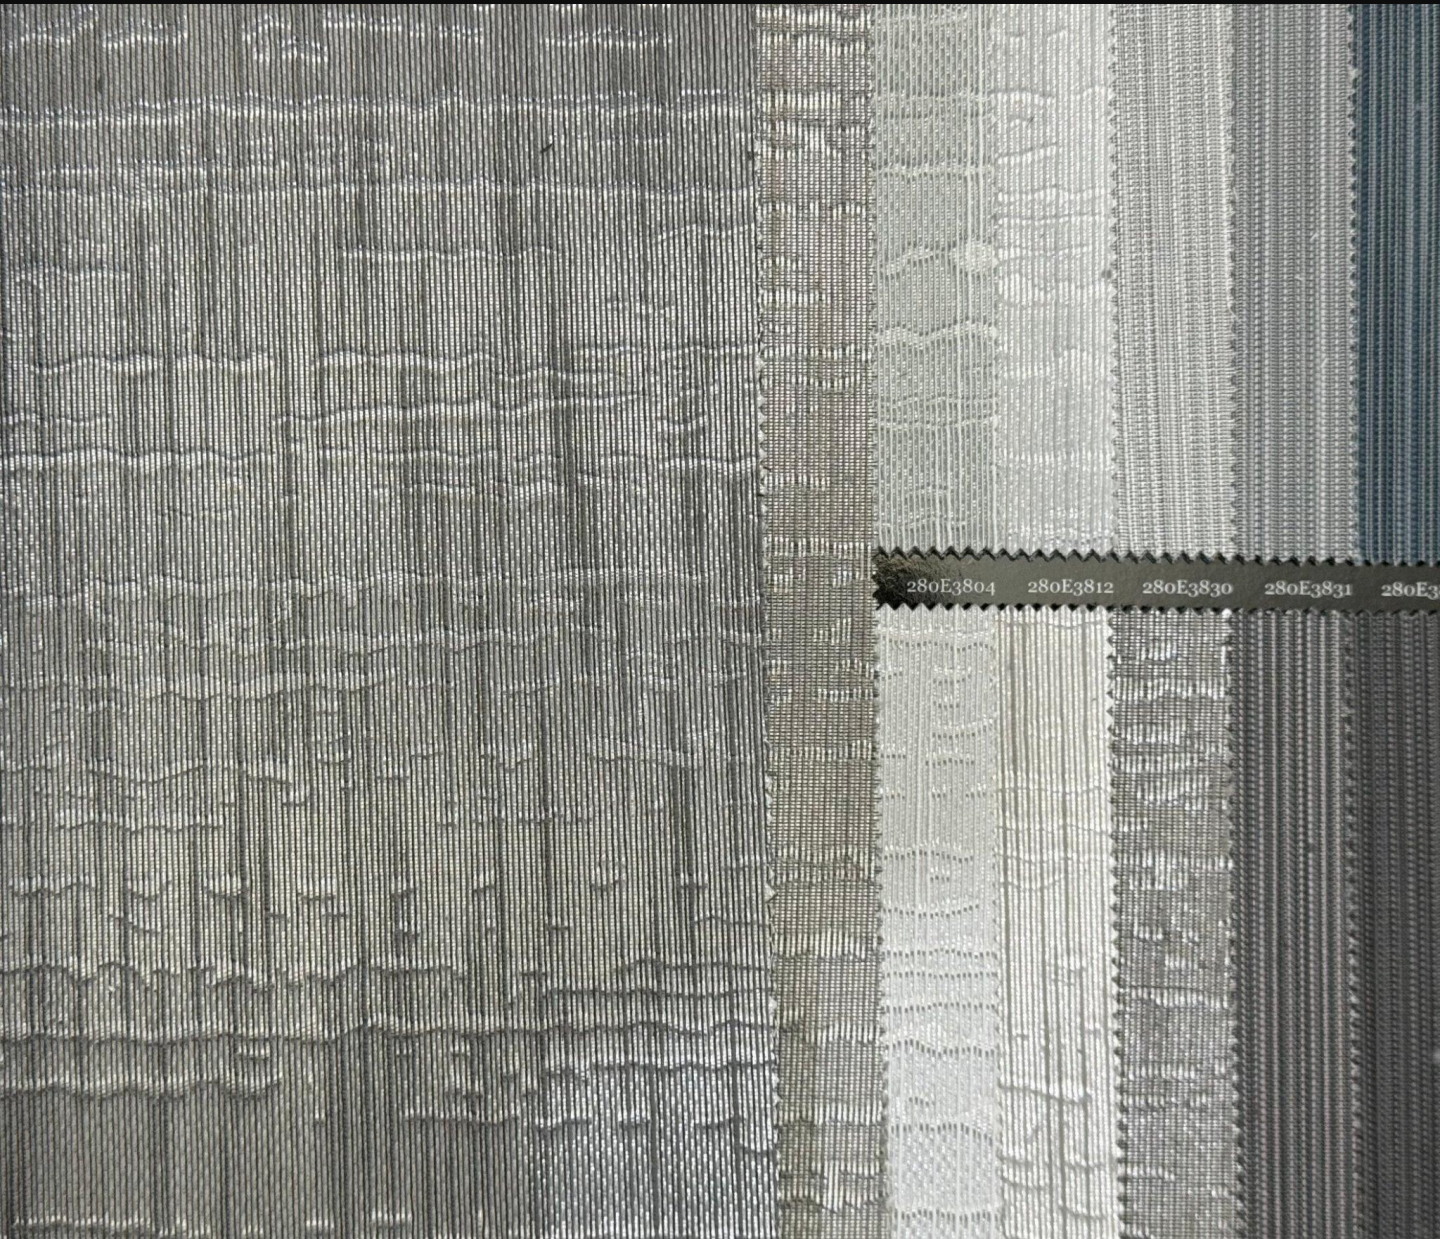

280E3804

280E3812

280E3830

280E3831

280E3832