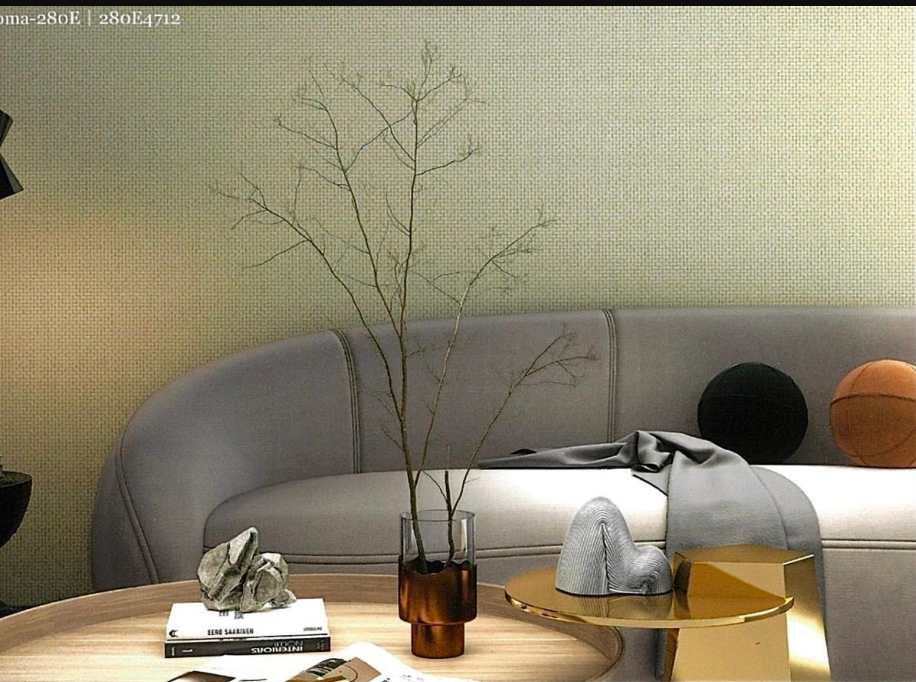

Moma-280E | 280E4712

Moma-280E | 280E4721