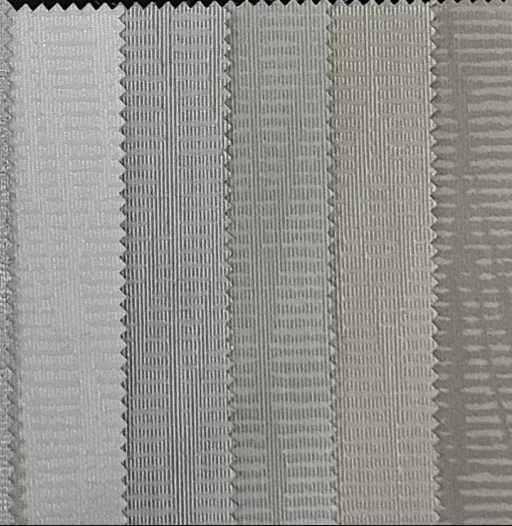

280D3404

280D3344

280D3352

280D3345

280D3333