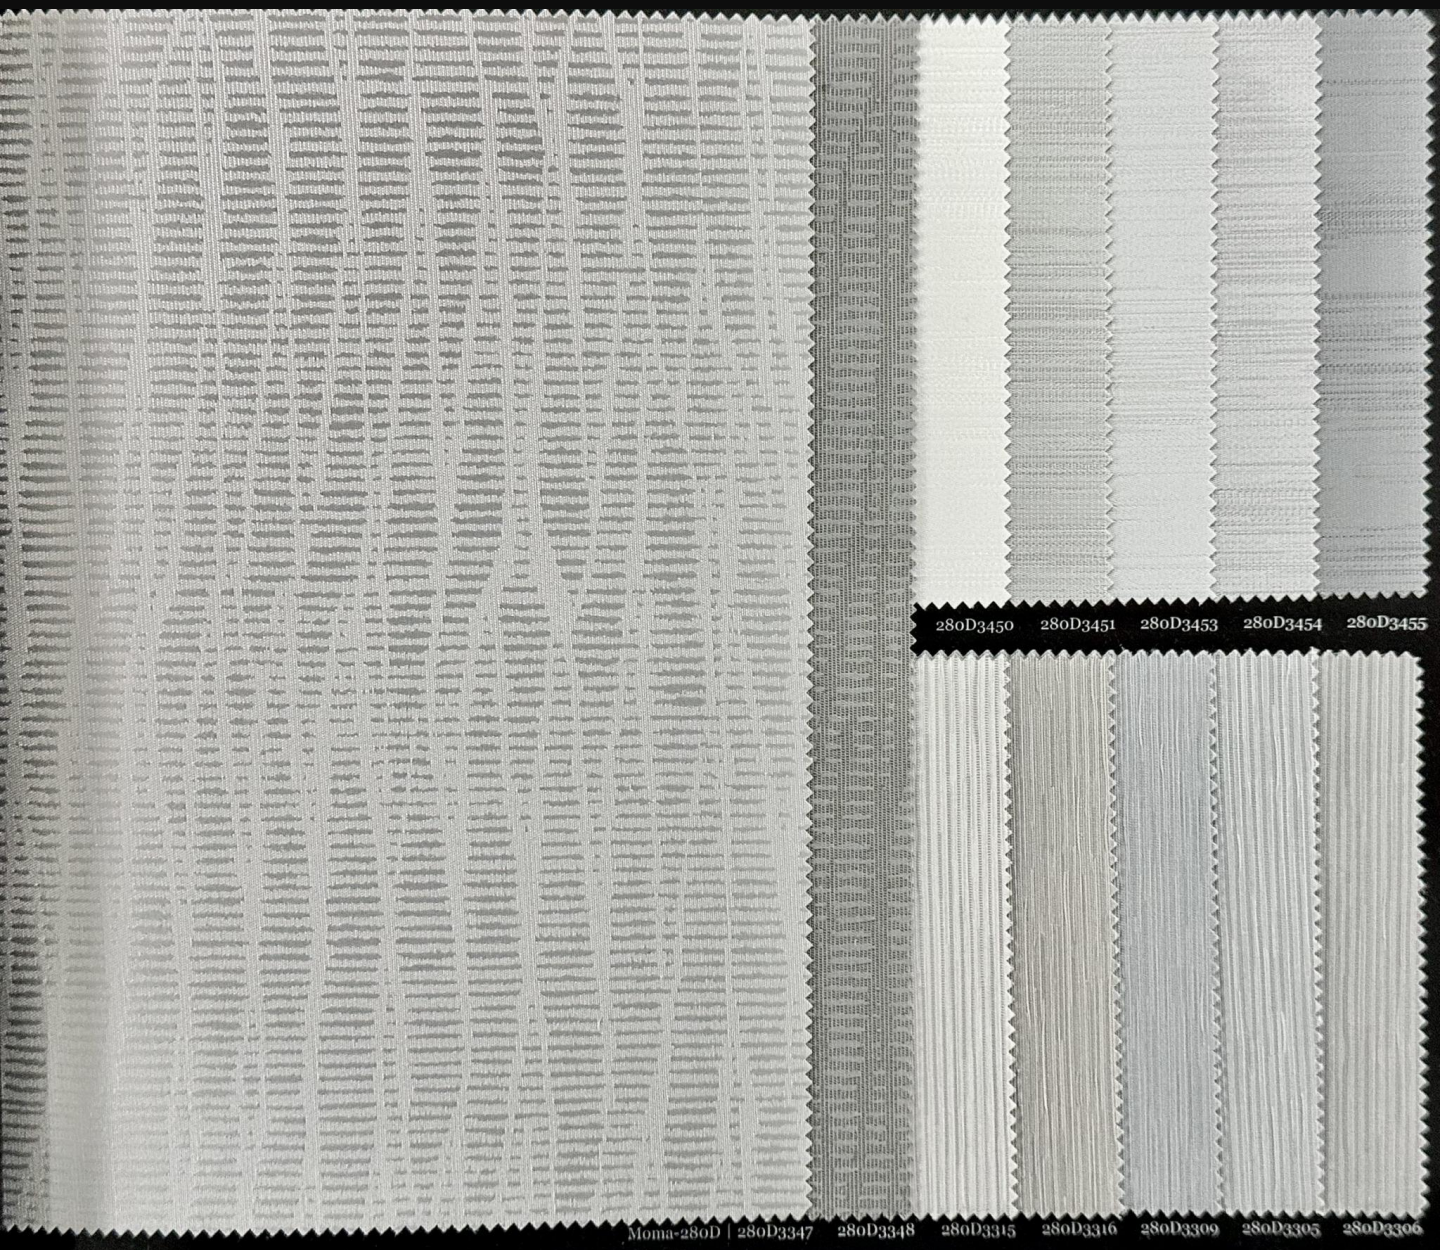

Dt

Wall Fabric 2024
MOMA 280D

Moma-28oD | 28oD3301

MOMA-28oD

The line elements with twists and turns create a charming charming and elegant ambience in the space. Abstract line wall fabric, the leap of this pure spirit and form, gives household space more possibility.

Moma-28oD | 28oD3322

MOMA-280D

The concise, agile and generous metal picture frame and the colorful line wall fabric bring a perfect combination of clear spirit and minimalism, creating a dim and poetic lightness in this space.

MOMA-280D

The concise, agile and generous metal picture frame and the colorful line wall fabric bring a perfect combination of clear spirit and minimalism, creating a dim and poetic lightness in this space. The beauty of colors that gradually show and layer upon layer is just like a flowing ink scroll, with a wisp of elegance and a flavor of qi, making people endless sinking.

Moma-280D | 280D3347

Moma-280D | 280D3315

280D3450 280D3451 280D3453 280D3454 280D3455

Moma-280D | 280D3347 280D3348 280D3315 280D3316 280D3309 280D3305 280D3306

Moma-280D | 280D3341

MOMA-280D

The abstract shape of abstract line wall fabric is mainly the emotionalization of colors and lines, which endows subjective personality with unique brilliance and charm, reflecting the pure spiritual world of designers and users.