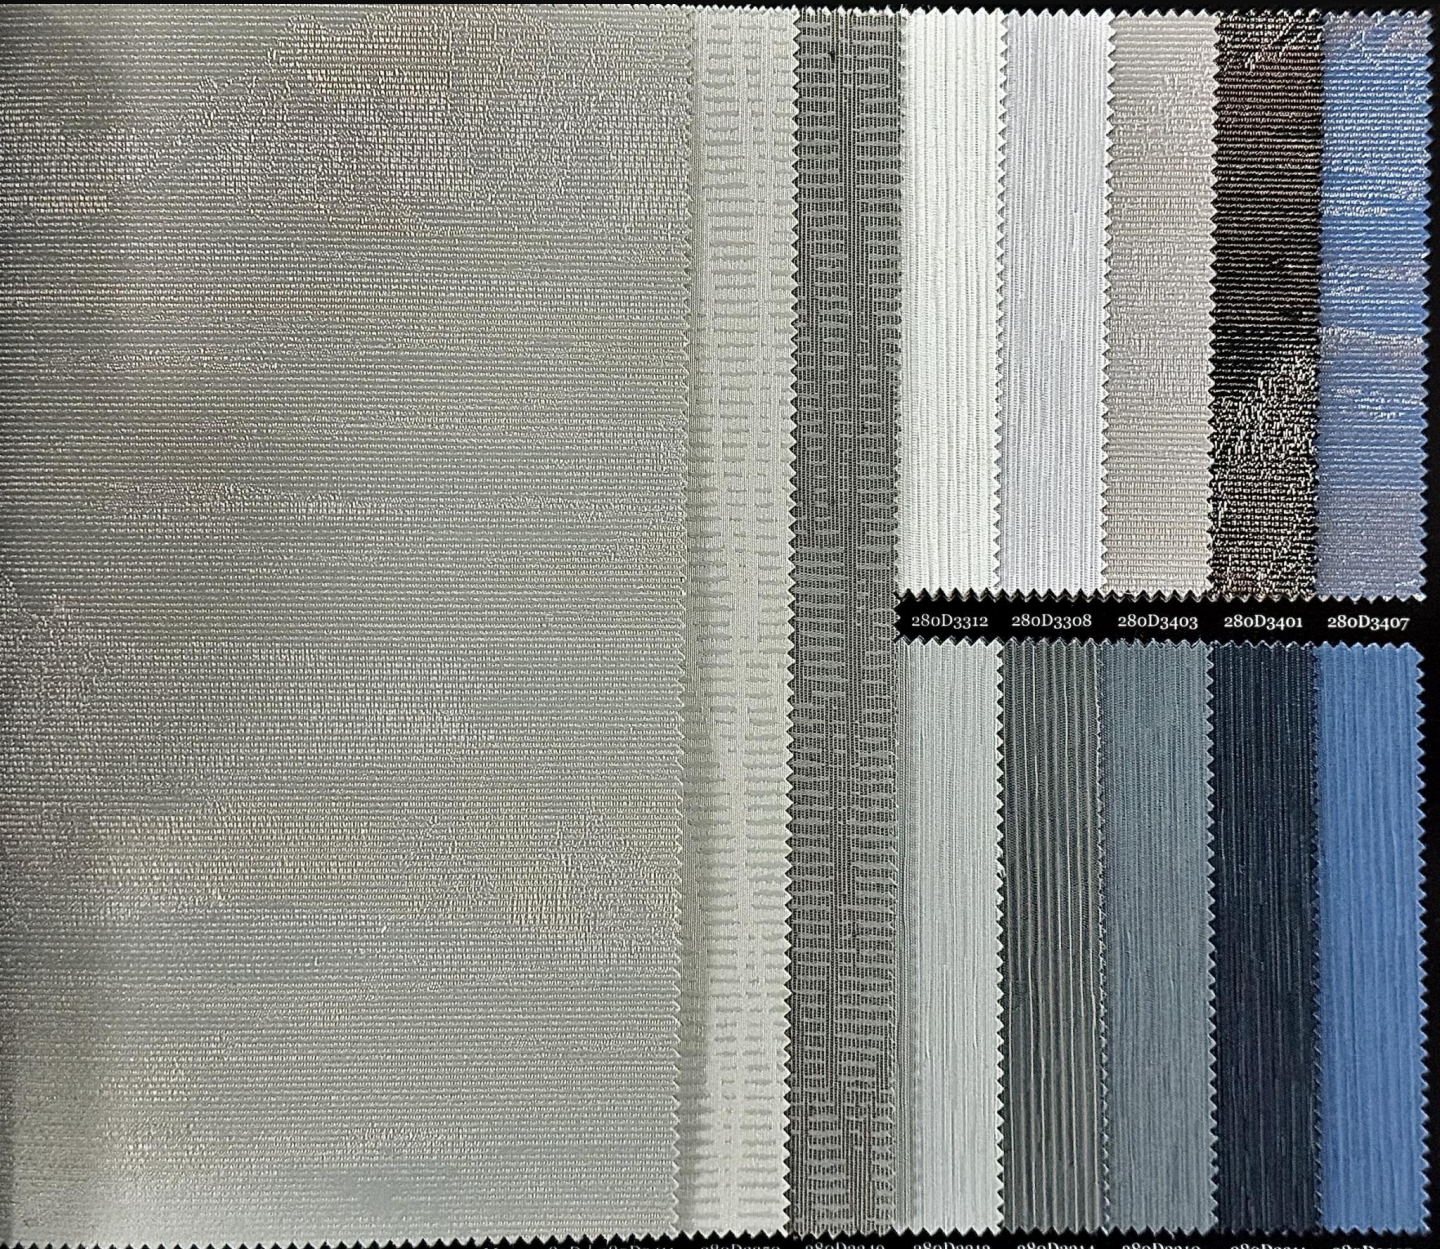

Moma-28oD | 28oD3322

MOMA-280D

The concise, agile and generous metal picture frame and the colorful line wall fabric bring a perfect combination of clear spirit and minimalism, creating a dim and poetic lightness in this space.

MOMA-280D

The concise, agile and generous metal picture frame and the colorful line wall fabric bring a perfect combination of clear spirit and minimalism, creating a dim and poetic lightness in this space. The beauty of colors that gradually show and layer upon layer is just like a flowing ink scroll, with a wisp of elegance and a flavor of qi, making people endless sinking.

Some lines are soft, some are elegant and full of rhythm, and the whole three-dimensional form is in an orderly and rhythmic curve.

280D3303 280D3320 280D3405 280D3408 280D3409 280D3410

Moma-280D | 280D3425 280D3304 280D3428 280D3433 280D3435 280D3434 280D3436 280D3440

280D3312 280D3308 280D3403 280D3401 280D3407

Moma-280D | 280D3411 280D3350 280D3349 280D3313 280D3314 280D3310 280D3311 280D3307

MOMA-280D

Add the colour or gradient ramp to render, the whole wall fabric appears unrestrained, does not be in charge of thing. As if it moves and flies upwards in the extremely dangerous condition, gives the contemporary household a rare unrestrained and free.