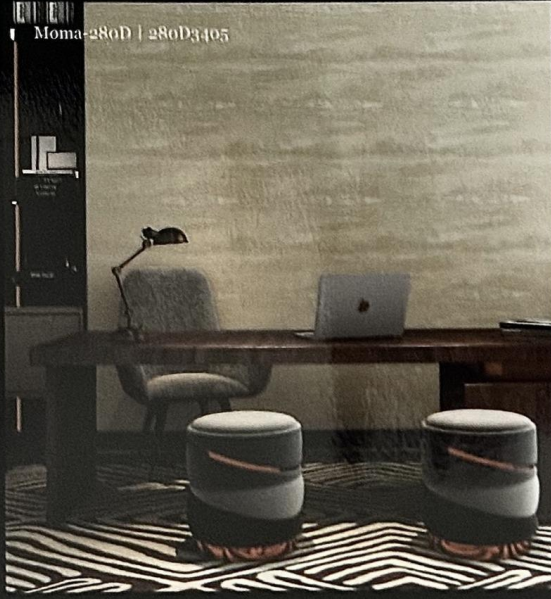

MOMA-280D

The abstract line wall fabric with the rendering of light and natural light makes the space full of romantic style and more elegant visual experience.

Some lines are soft, some are elegant and full of rhythm, and the whole three-dimensional form is in an orderly and rhythmic curve.