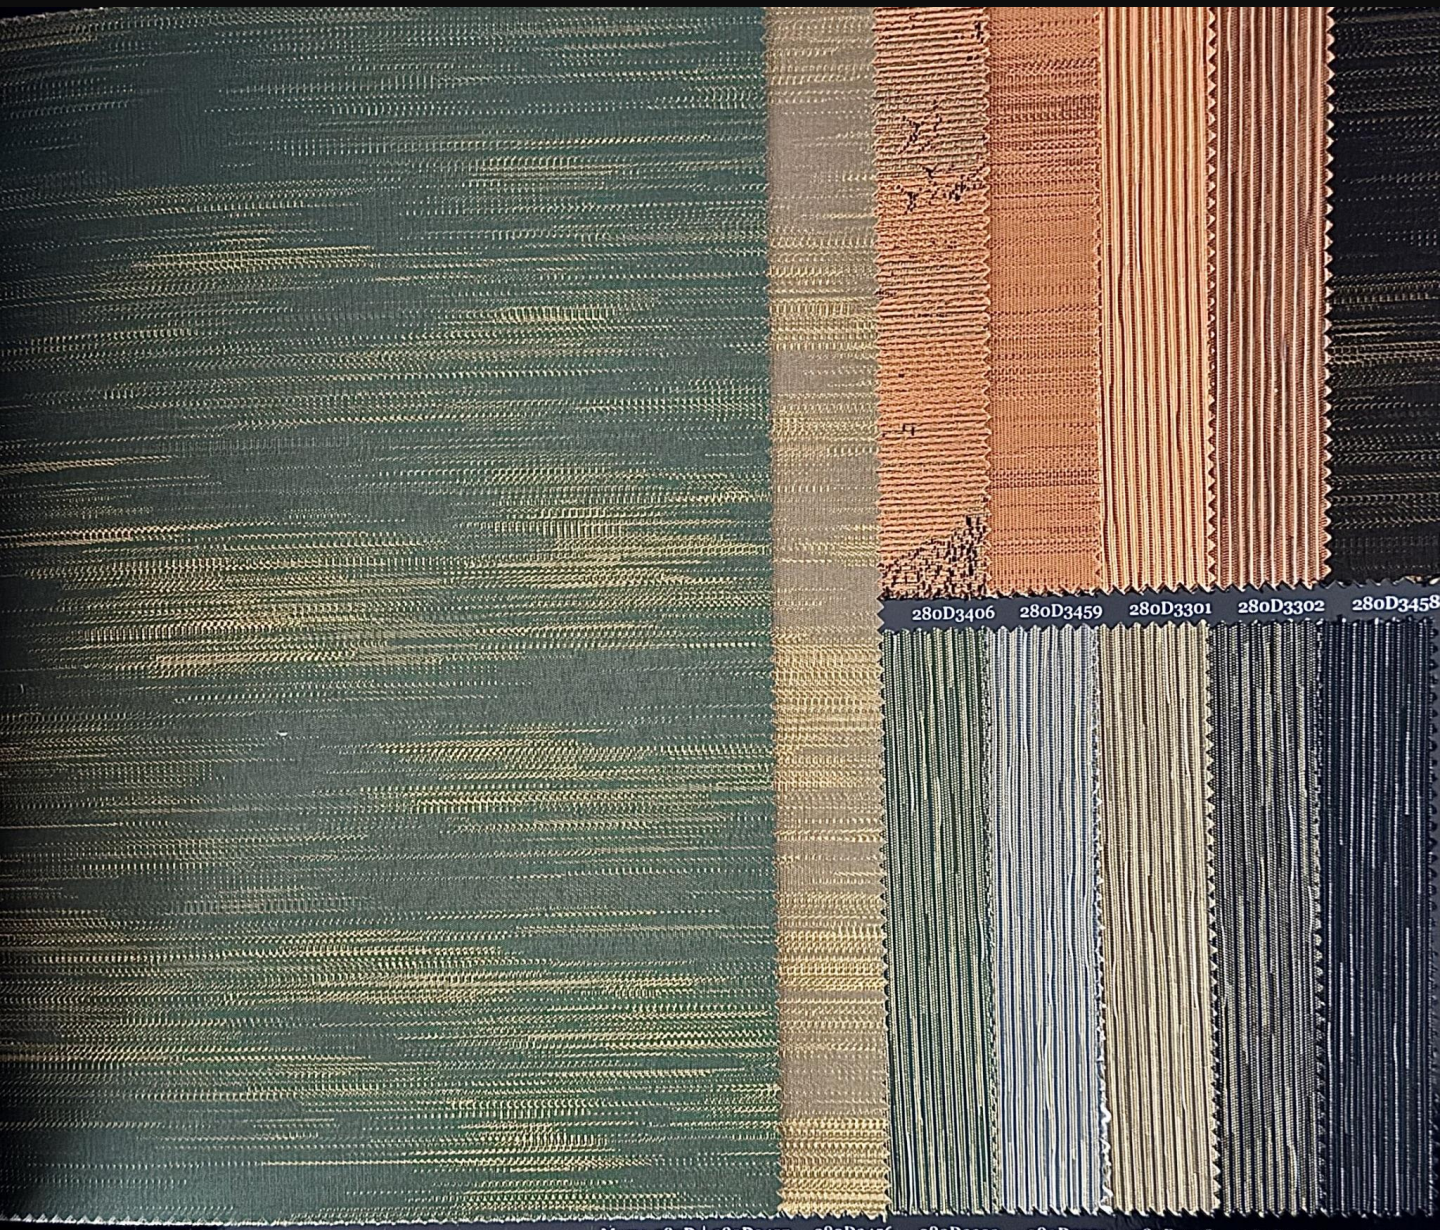

280D3406 280D3459 280D3301 280D3302 280D3458

Moma-280D | 280D3457 280D3456 280D3322 280D3321 280D3318 280D3323 280D3317