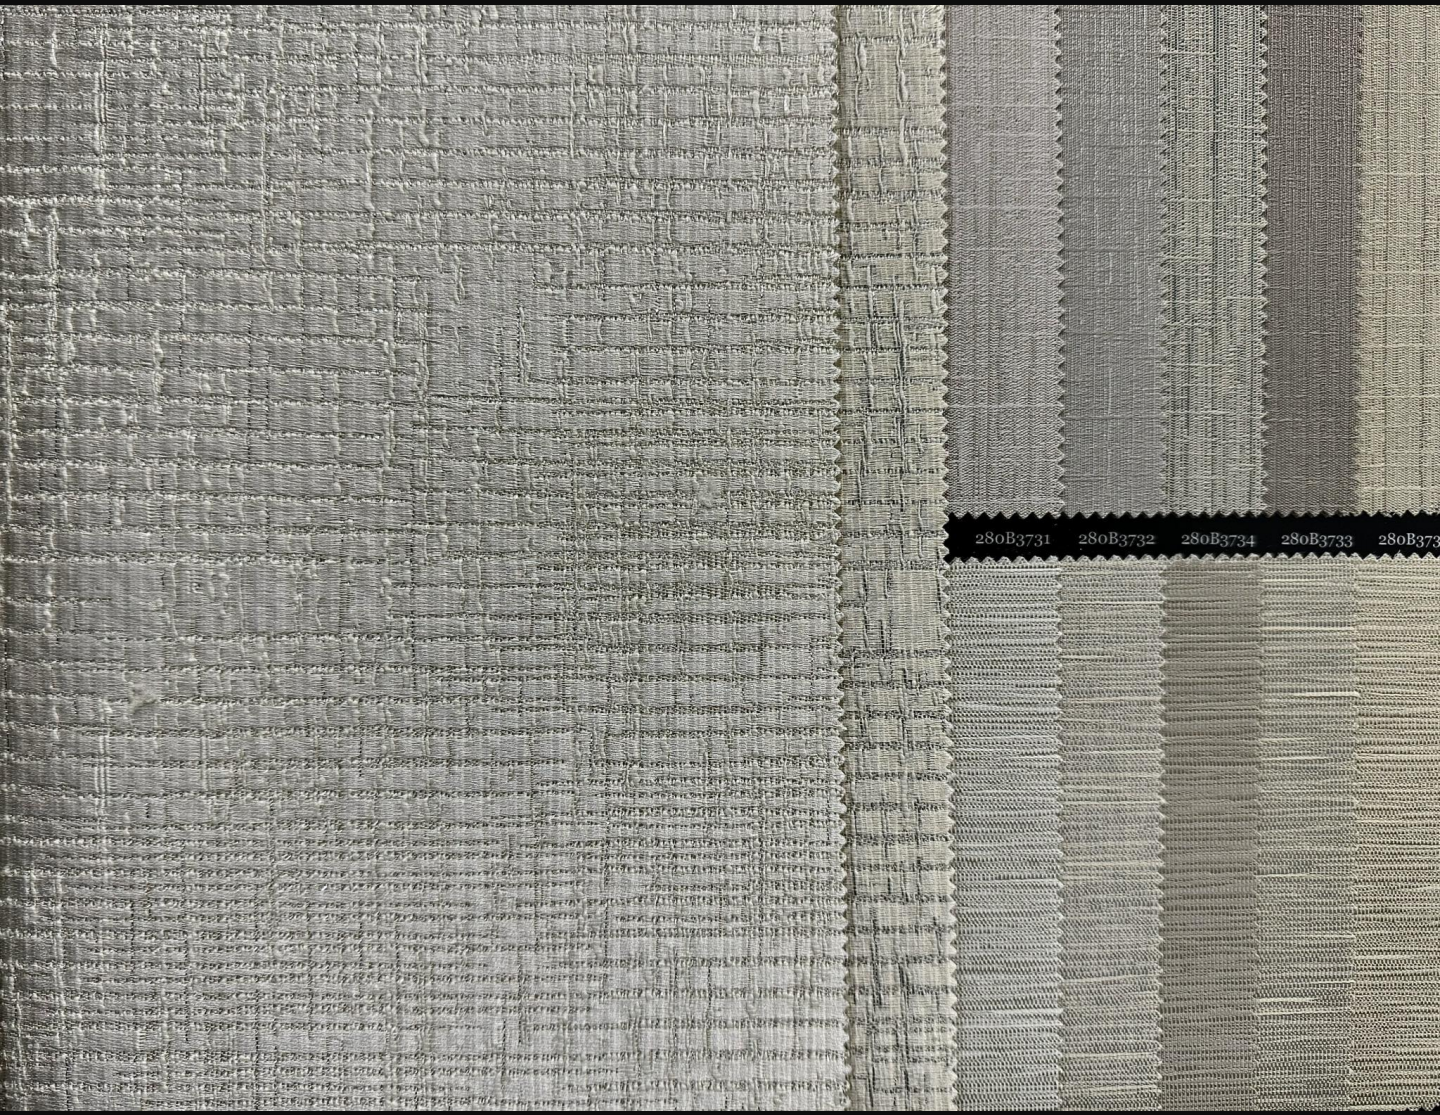

280B3731

280B3732

280B3734

280B3733

280B373