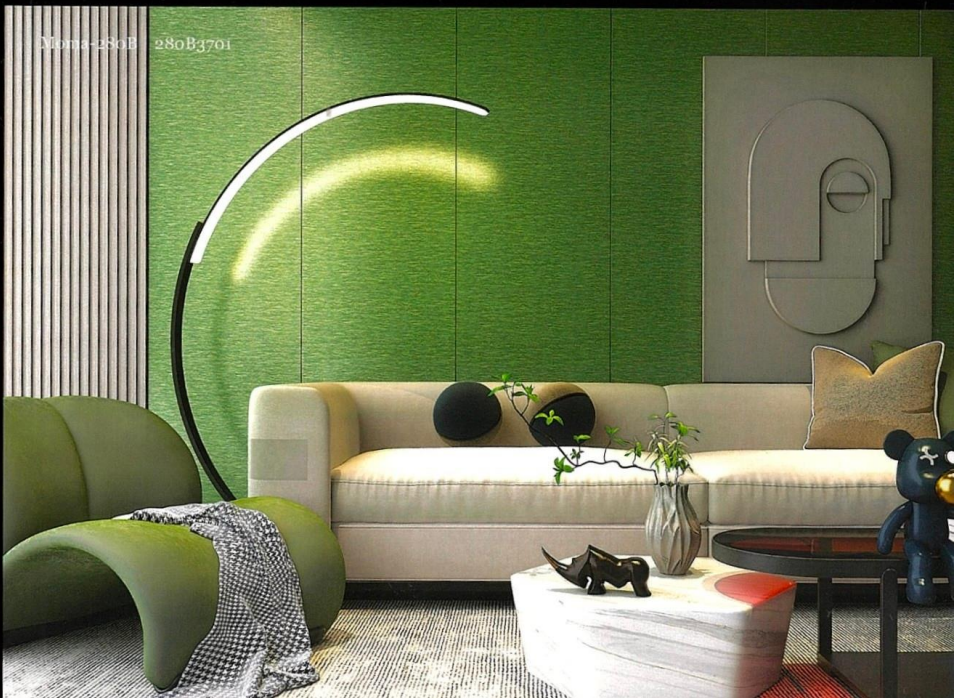

Dt

Wall Fabric 2024
MOMA 280B

Mama-280B | 280B3751

Moma-280B | 280B3511

Gradual colors, colorful, this place, enough to have a quiet mind. The ancient literati had a unique attitude, especially the inherent superiority and elegance.

Moma-280B | 280B3701

MOMA-280B

From the perspective of vision, this design is plain, allowing the inhabitant's mind to reach the most primitive place.

From the perspective of content, it is also in sharp focus, which makes people attracted by the ethereal temperament when they come into contact with it.