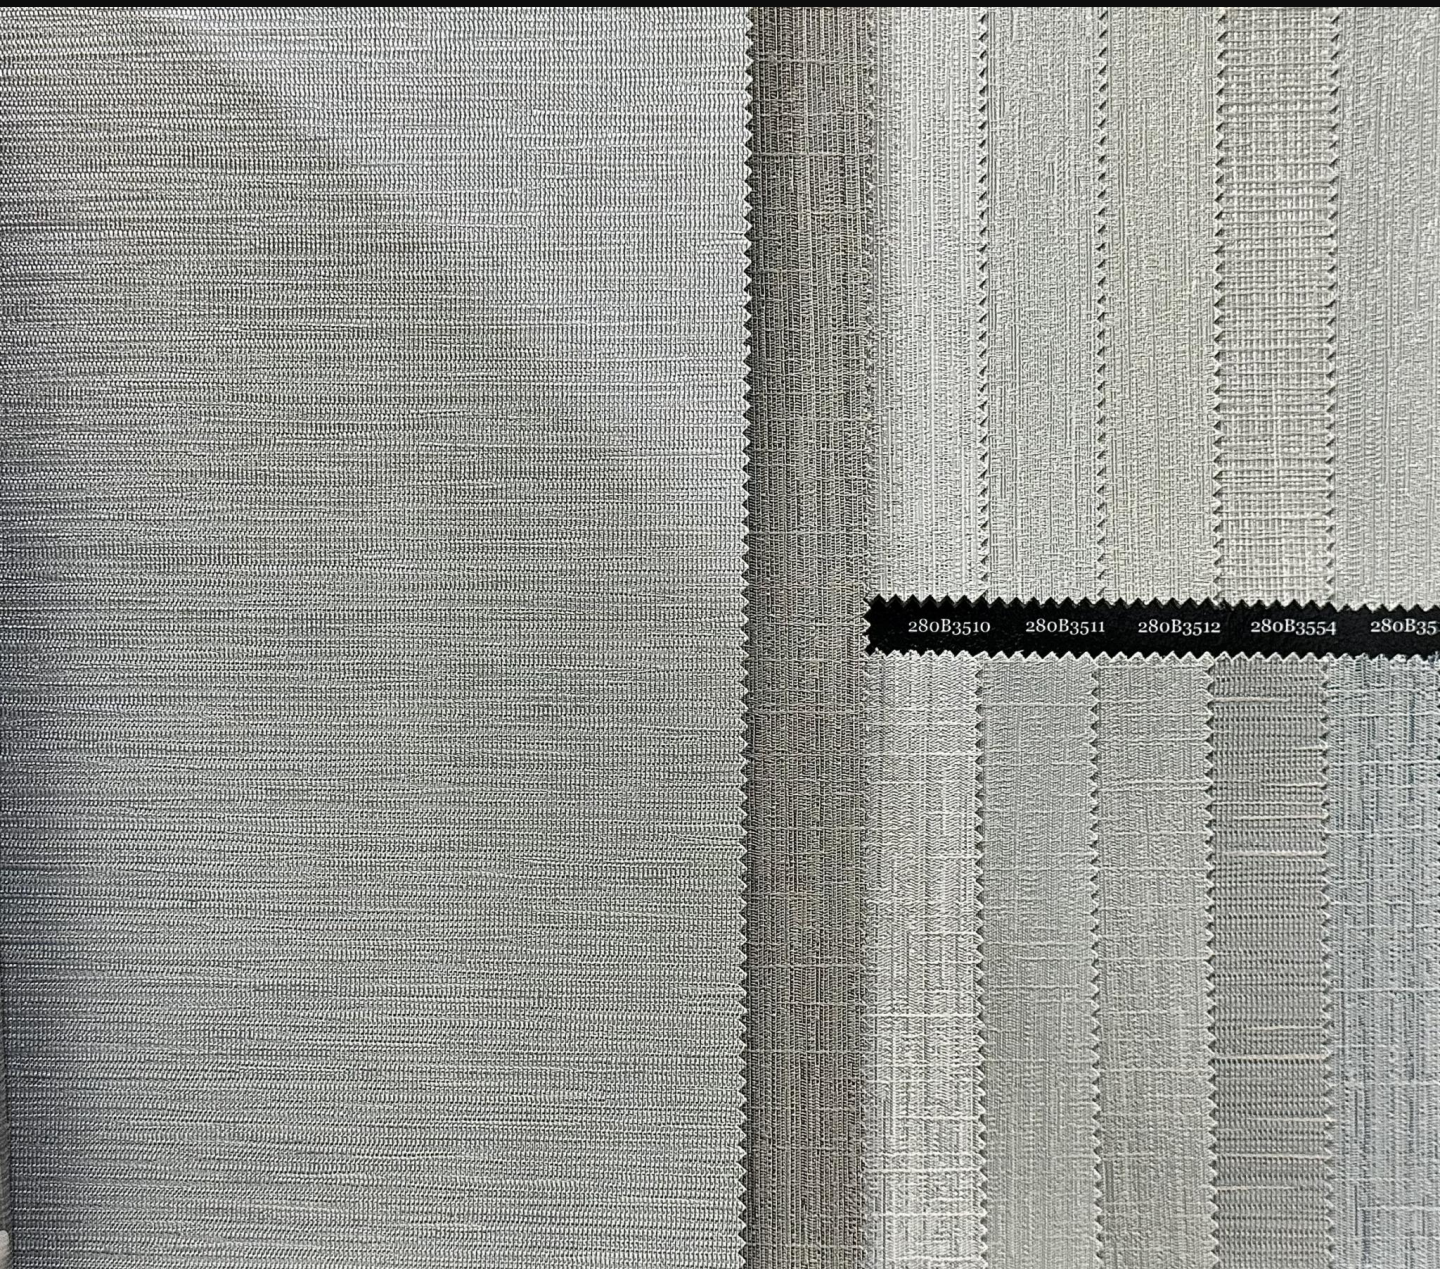

280B3510

280B3511

280B3512

280B3554

280B35