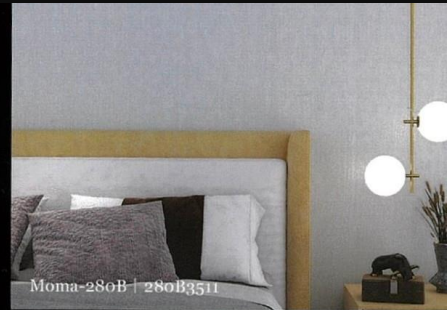

Dt

Wall Fabric 2024
MOMA 280B

Mama-280B | 280B3751

Moma-280B | 280B3511

Gradual colors, colorful, this place, enough to have a quiet mind. The ancient literati had a unique attitude, especially the inherent superiority and elegance.

Moma-280B | 280B3701

MOMA-280B

From the perspective of vision, this design is plain, allowing the inhabitant's mind to reach the most primitive place.

From the perspective of content, it is also in sharp focus, which makes people attracted by the ethereal temperament when they come into contact with it.

Moma-280B | 280B3736

MOMA-280B

Abstract lines stretch from right to left, thin and long lines, curved and extended, weaving out a composition. Such composition is used in the sitting room or bedroom can give a person a kind of advanced intimacy.