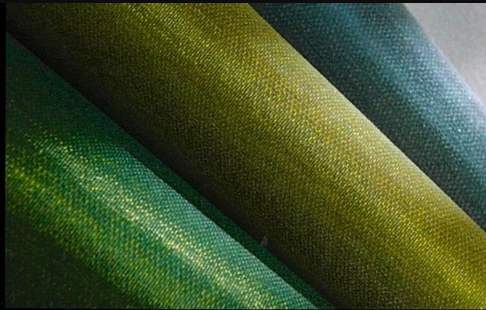

Dt

Wall Fabric 2024
MOMA 280B

Mama-280B | 280B3751

Moma-280B | 280B3511

Gradual colors, colorful, this place, enough to have a quiet mind. The ancient literati had a unique attitude, especially the inherent superiority and elegance.

Moma-280B | 280B3554

WAITING

Moma-280B | 280B3514

Moma-280B | 280B3648

Abstract line wall fabric, the leap of this pure spirit and form, gives household space more possibility.

Good wall fabric is a zen, even if you stay out of it, you can feel the quiet and indifferent.

Moma-280B | 280B4001

MOMA-280B

Thousands of fibers are grouped together to base the wall cloth and rubber surface duct. So their fastness and strength are enormous. Therefore, once the entire piece of wall covering is affixed to the wall, it is undoubtedly added to the entire wall with a layer of soft steel mesh, so the protection of the wall is self-evident.

Moma-280B | 280B3721

Moma-280B | 280B3701

Moma-280B | 280B3653

MOMA-280B

The abstract shape of abstract line wall fabric is mainly the emotionalization of colors and lines, which endows subjective personality with unique brilliance and charm, reflecting the pure spiritual world of designers and users.