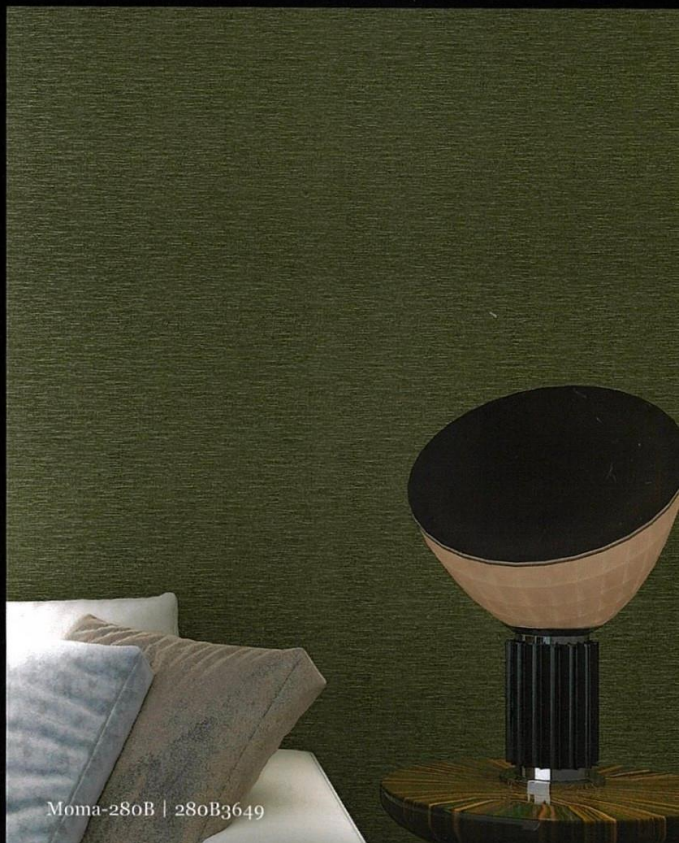

Moma-280B | 280B3701

MOMA-280B

From the perspective of vision, this design is plain, allowing the inhabitant's mind to reach the most primitive place.

From the perspective of content, it is also in sharp focus, which makes people attracted by the ethereal temperament when they come into contact with it.

Moma-280B | 280B3554

WAITING

Moma-280B | 280B3514

Moma-280B | 280B3648

Abstract line wall fabric, the leap of this pure spirit and form, gives household space more possibility.

Good wall fabric is a zen, even if you stay out of it, you can feel the quiet and indifferent.

Moma-280B | 280B3736

Moma-280B | 280B3649

Moma-280B | 280B3735

MOMA-280B

The abstract line wall fabric with the rendering of light and natural light makes the space full of romantic style and more elegant visual experience.

Moma-280B | 280B3736

MOMA-280B

Abstract lines stretch from right to left, thin and long lines, curved and extended, weaving out a composition. Such composition is used in the sitting room or bedroom can give a person a kind of advanced intimacy.