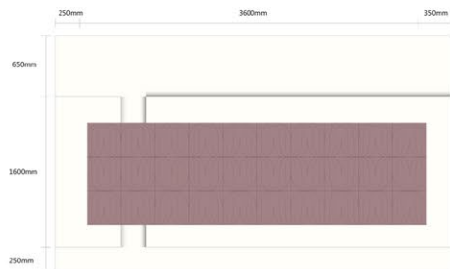

# JM-05GT

Design is knowing that "simplicity is the ultimate sophistication." — Leonardo da Vinci.

Product module size:

Convex Size: 360x360(mm)

Facade reference plan

LEATHER: E-PU19