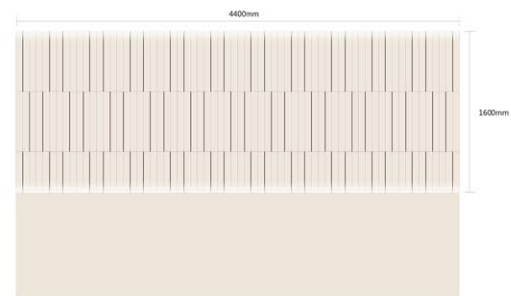

Facade reference plan

Choose artistic leather tiles and wood veneer to divide the space horizontally. The wood veneer protrudes from the wall by about 10 centimeters. The frosted acrylic cover behind the built-in lamp cord makes the space facade richer and layered.

Design is knowing that "simplicity is the ultimate sophistication."

— Leonardo da Vinci.