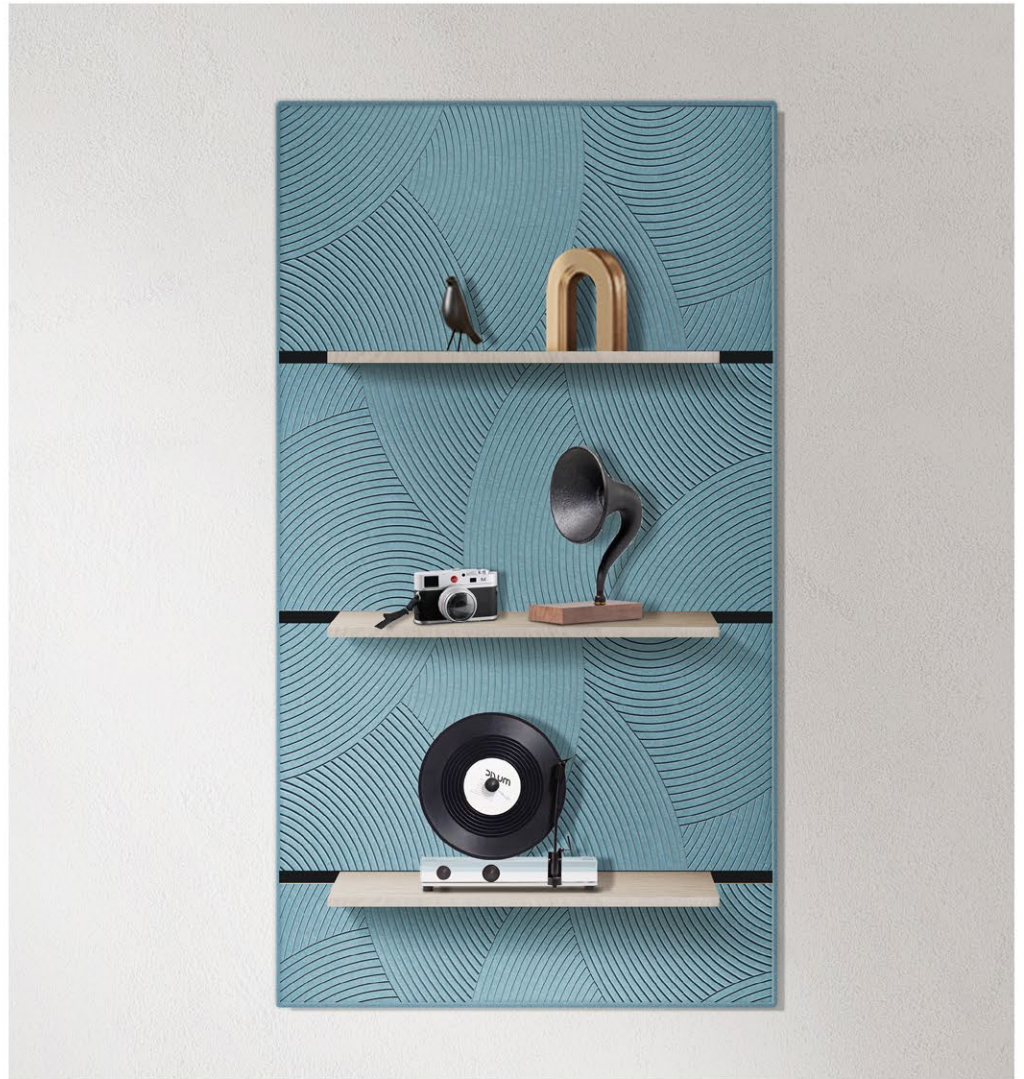

LC-A006 Art Storage Rack

Design is a way of life, a point of view. It involves the whole complex of visual communications: talent, creative ability, manual skill, and technical knowledge.

The background of the shelf is made of high-grade PU velvet fabric, and the three-dimensional shape is modern and fashionable. Whether it is the living room, study room, or entrance to the entrance, it can be perfectly integrated and instantly enhance the style of the space. It is the perfect fusion of practicality and aesthetics.

Product size Convex Size: 118x60 (cm)

Various sizes can be customized