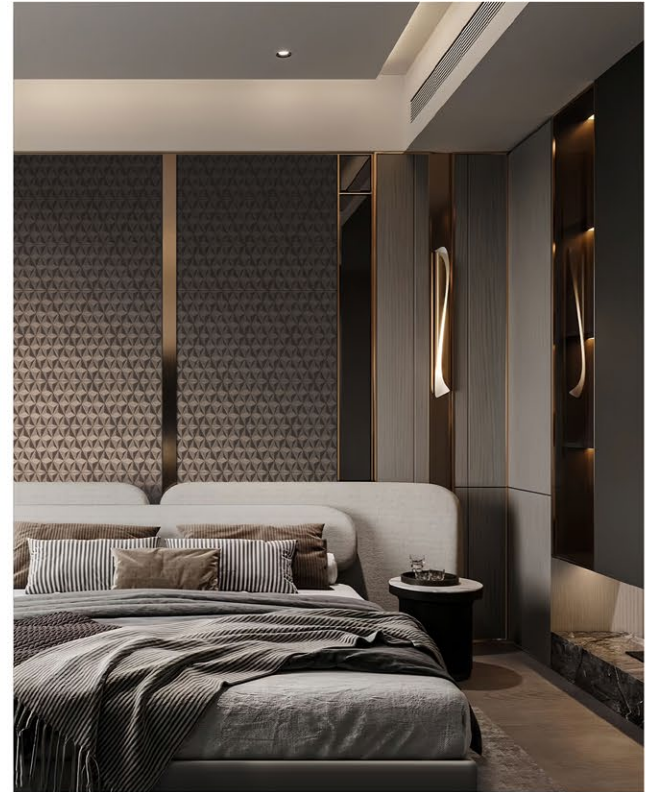

JM-W036

Design is knowing that "simplicity is the ultimate sophistication." — Leonardo da Vinci.

Product module size:

Convex Size: 240X240(mm) splicing