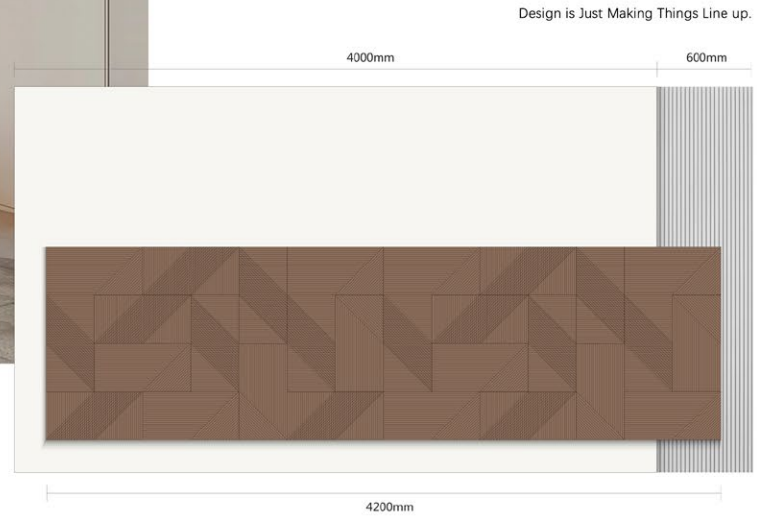

# JM-W029

Look At The Form Of "Harmonious Beauty"  
From The Perspective Of Design Art

Module size convex size:  
180x180、180x360、360x360(mm)

ModuleA ModuleB ModuleC ModuleG

ModuleD ModuleE ModuleF ModuleH

## JM-W026

Design is knowing that "simplicity is the ultimate sophistication." — Leonardo da Vinci.

Module size convex size:

Convex Size: 300x600(mm)

Module A

Module B

Combination and matching methods:

Combination staggered random arrangement

#### Facade reference plan

In the home space, artistic leather bricks are highly decorative, comfortable to touch, and can be combined with various materials. The wooden grille has a sense of extension on the facade, creating a minimalist modern space through simple division.