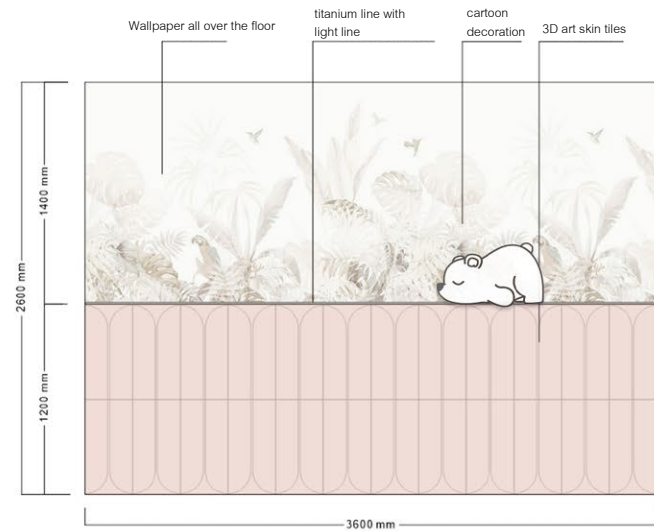

JM-W019

Convex Size: 600x300(mm)

The children's space gives priority to safety and environmental protection when selecting materials. The 3D art leather tiles have been tested for zero formaldehyde and do not need to use any adhesive during the installation process. It can truly be installed and moved in immediately.

The fabric is high-end PU solvent-free leather, which is soft and comfortable to the touch. The simple three-dimensional shape makes the space more childlike.