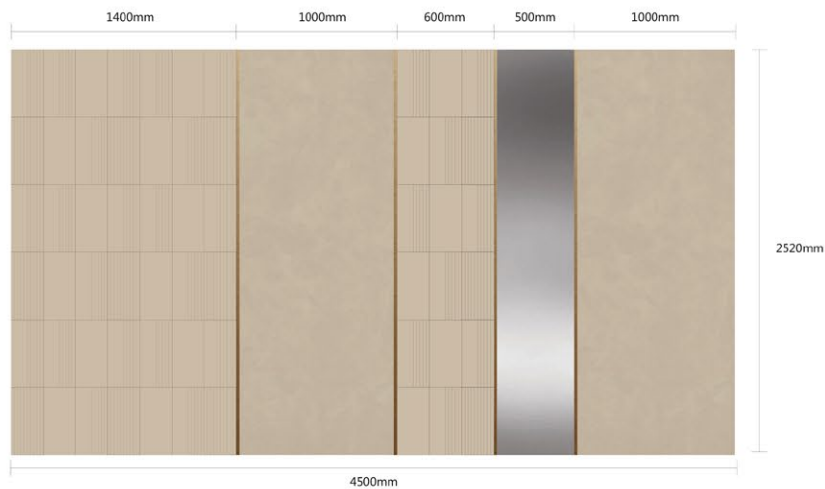

Facade reference plan

Art leather tiles and flat hard bags of the same fabric are combined on the spatial facade, and divided using titanium or other mirror materials to create a multi-layered and richer spatial facade effect.

Design is knowing that "simplicity is the ultimate sophistication." Leonardo da Vinci.