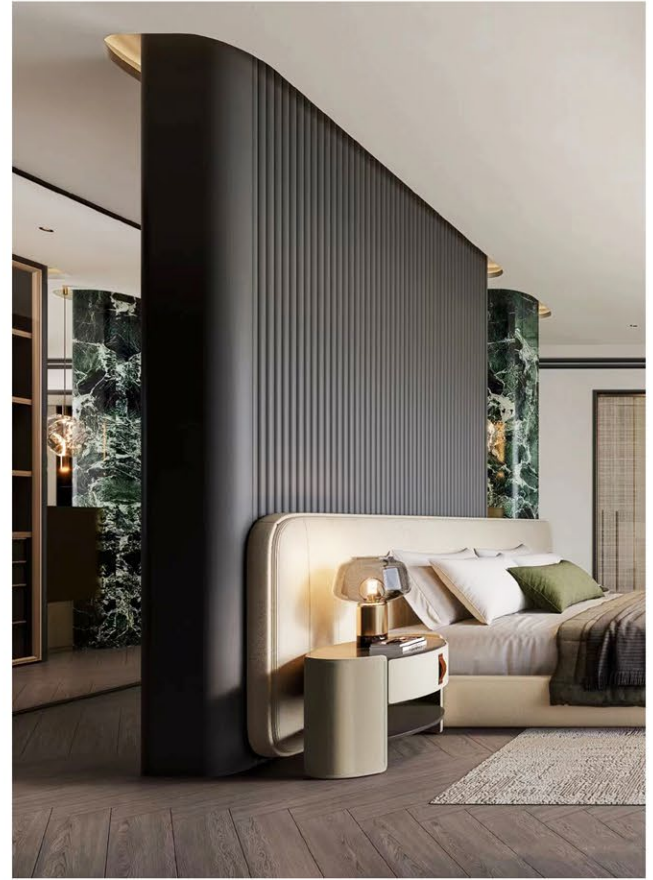

Wide size Convex Size:

There is a slight difference in fabric thickness≈59(mm) Width splicing

Splicing method

No glue and no formaldehyde wall material. High environmental protection grade, applicable to various spaces of home decoration and tooling. Product styles are fashionable and flexible.