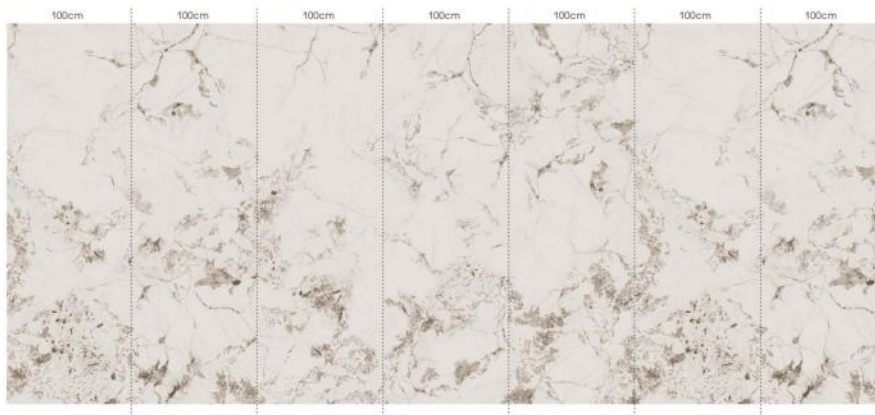

Combining the solid and tough expression of marble with the softness and warmth of cloth, it truly and perfectly interprets nature.

Y2812A

Fixed height 290cm, fixed width 500cm

Cayman

This marble background
A wonderful experience brought by interpreting the charm
of home wall decoration.
This joy and the passion and charm that shine in the
process of finding happiness.
While decorating your home, you also infect others.