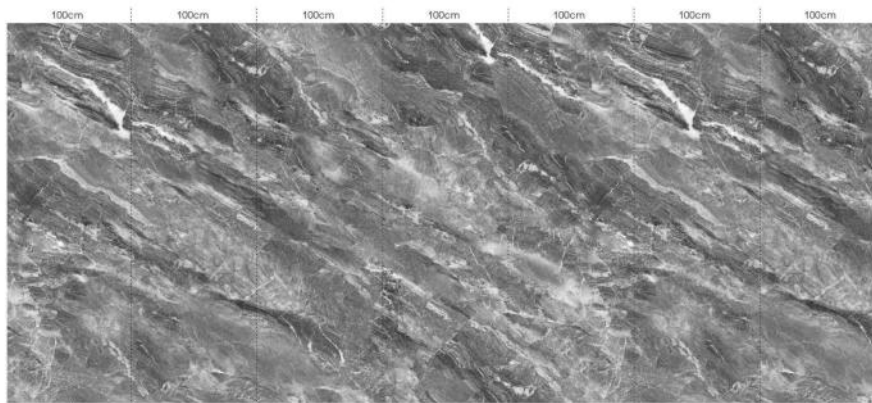

Y2833B

Fixed height 290cm, fixed width 440cm

Mosen

This marble pattern does not have complicated styles and dull colors. There are only dark or light lines. Extending freely and casually into the endless space and time in the distance.

Like our marble, it is unique and irreplaceable in the history of review.

Y2835B

Fixed height 290cm, fixed width 450cm

Maya

All the time.
Both in essence and expressiveness.
People are obsessed with marble patterns.
Cracks of varying thickness and soft background color are the mark
of nature and time, and are also the source of the charm of marble.