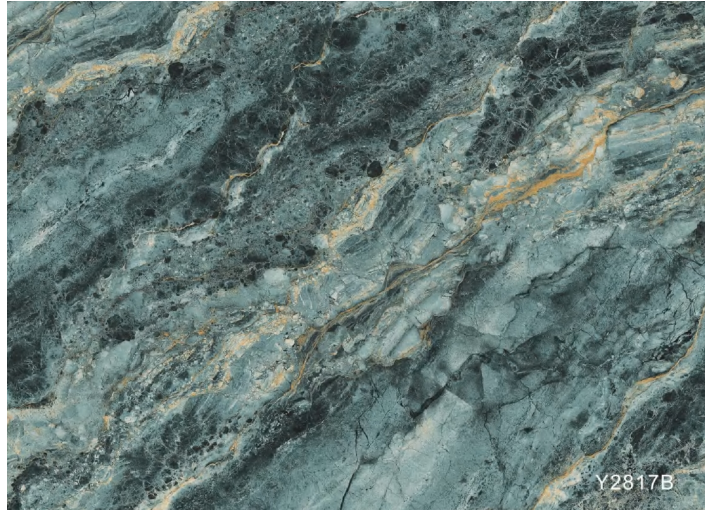

Y2815B

Y2816B

Danub

The Danube is the river in the world that flows through most countries.

It has the same temperament as Daou marble.

The same applies to multiple scenarios.

Thick random patterns run through the entire picture, with rich layers, creating a sense of grandeur and precision in the space.

Y2817B

Danube

The rich lines of the Danube intersect in an orderly manner.

The collision and separation between lines and color blocks give it a flowing rhythm.

It has a gorgeous texture that is in line with the times without looking exaggerated.

Fixed height 290cm, fixed width 460cm

Y2818B

Danube

Alps

Naturally, it has the background of the Alps,
The colors and textures that are still vivid today are its oil paints.
The Alps Snow Mountains are the central parks among European cities.
This marble is the most eye-catching color in your home, the central garden of your home.