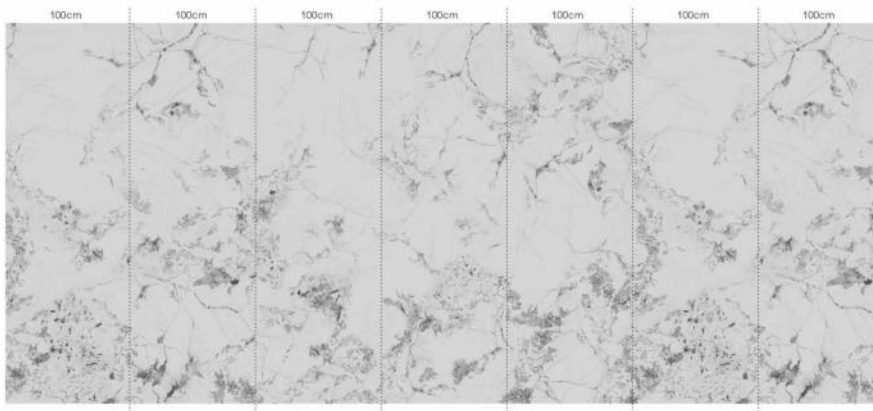

Y2807A

Y2808A

100cm 100cm 100cm 100cm 100cm 100cm 100cm

Fixed height 290cm, fixed width 380cm

Lafite

With the popularity and infiltration of wine culture in China, Rafi's name is well known to the world. And this marble pattern naturally comes into people's sight. When this marble enters the space, nature and humanity are linked, and the texture and charm of natural stone are harmonious with the modern space decoration atmosphere.

Y2810A

Fixed height 290cm, fixed width 500cm

Cayman

This marble backdrop brings a wonderful experience by interpreting the charm of home wall decoration.

This joy and the passion and charm that shine in the process of finding happiness.