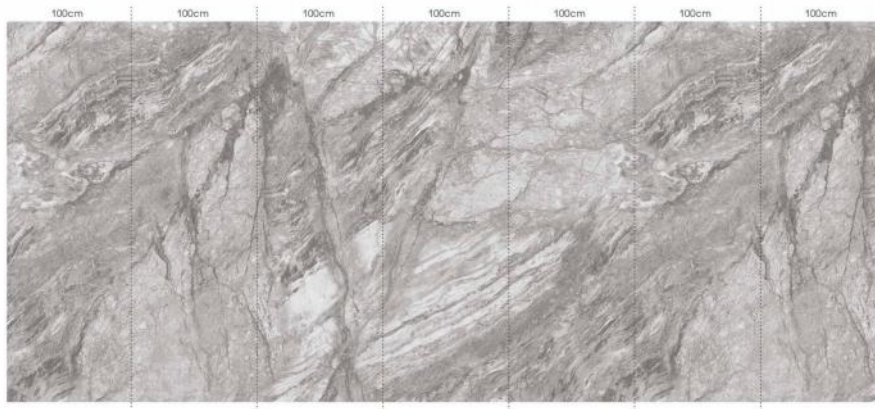

Y2819B

100cm 100cm 100cm 100cm 100cm 100cm 100cm

Fixed height 290cm, fixed width 470cm

Alps

Natural marble pattern. White belt has noble attributes, reveals luxury in a low-key manner, enriches every space in the home, and exudes a unique temperament.

Y2821B

Fixed height 290cm, fixed width 470cm

Alps

Natural marble pattern has noble properties. Revealing luxury in a low-key manner, Enrich every space in your home. Exudes a unique temperament.

Y2822B

Y2823B