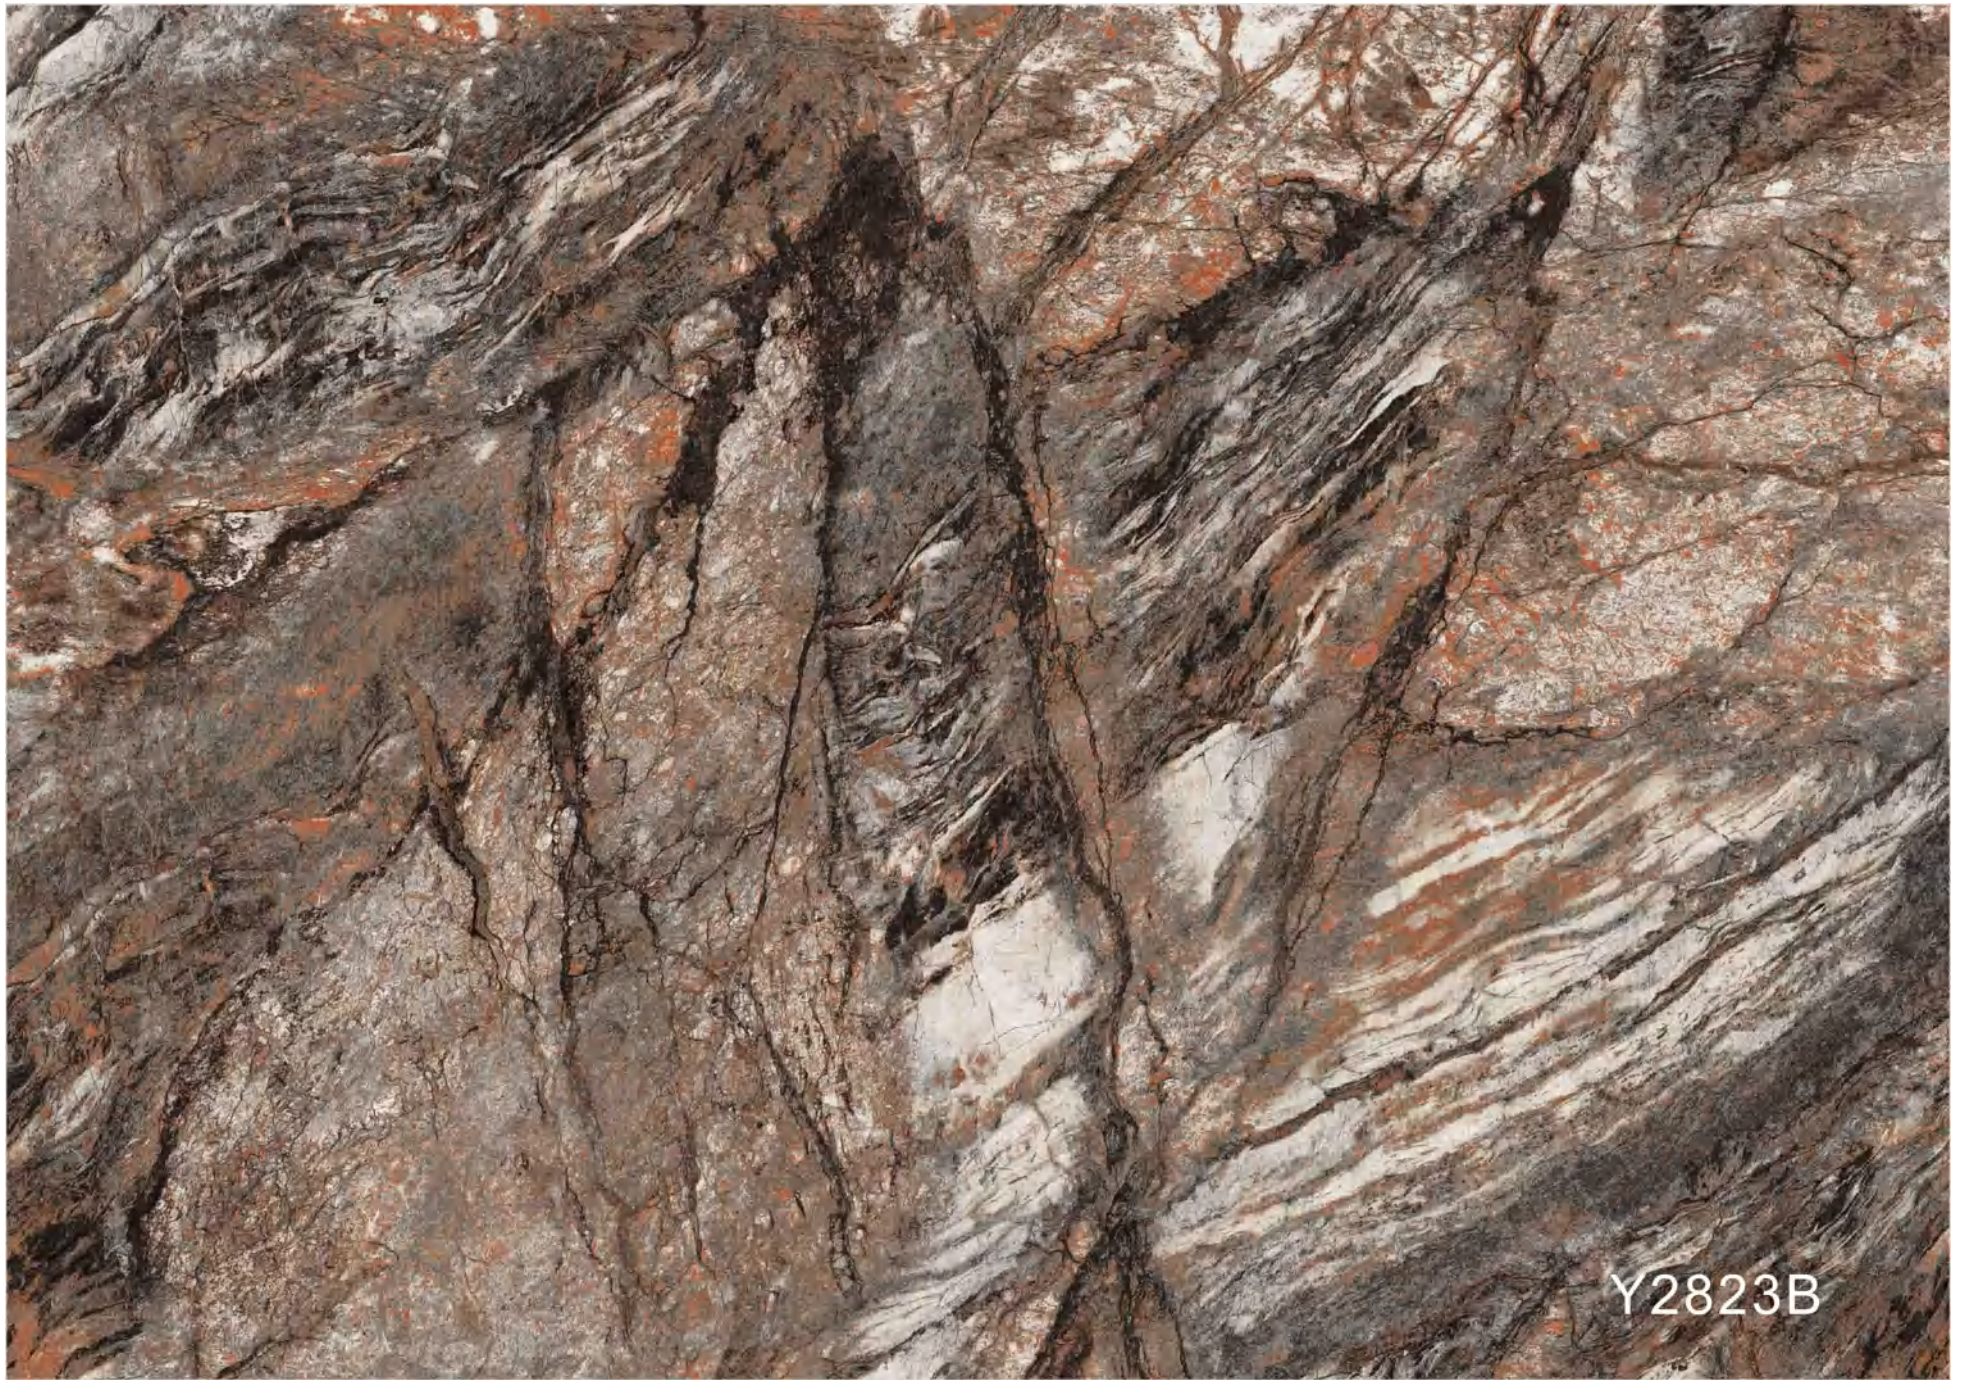

Y2821B

Fixed height 290cm, fixed width 470cm

Alps

Natural marble pattern has noble properties. Revealing luxury in a low-key manner, Enrich every space in your home. Exudes a unique temperament.

Y2822B

Y2823B