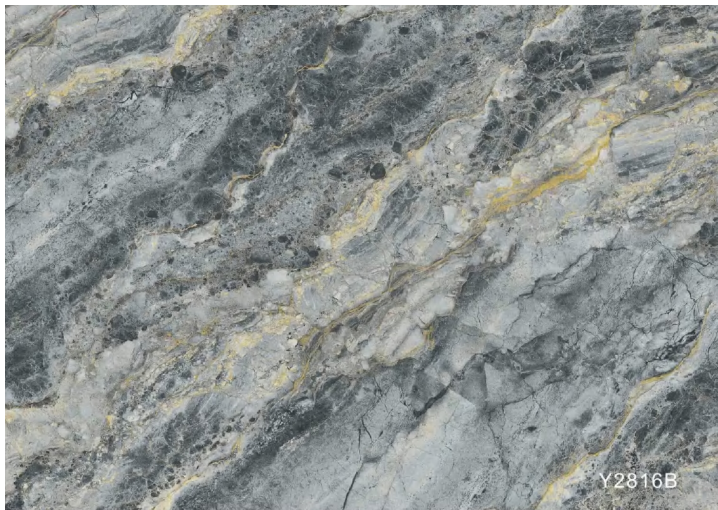

Y2817B

Danube

The rich lines of the Danube intersect in an orderly manner.

The collision and separation between lines and color blocks give it a flowing rhythm.

It has a gorgeous texture that is in line with the times without looking exaggerated.

Fixed height 290cm, fixed width 460cm

Y2818B

Danube

Alps

Naturally, it has the background of the Alps,
The colors and textures that are still vivid today are its oil paints.
The Alps Snow Mountains are the central parks among European cities.
This marble is the most eye-catching color in your home, the central garden of your home.