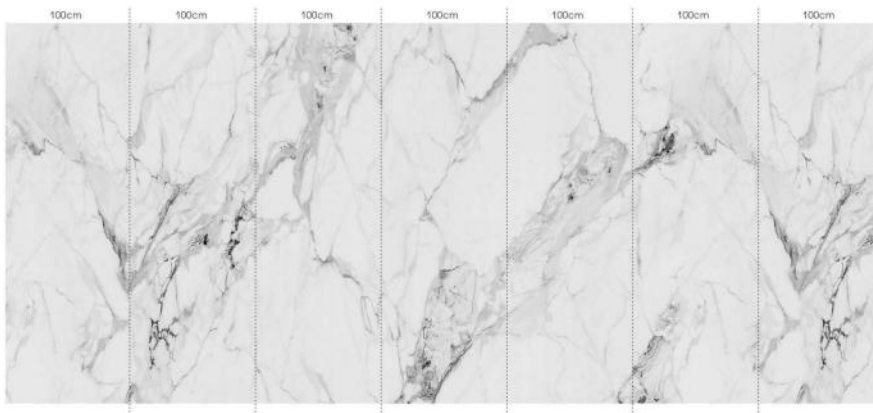

Y2802A

Y2803A

Fixed height 290cm, fixed width 530cm

Jazz White

Art embellishes life.
The layered beauty is ready to emerge,
Draw every daily life into a painting,
The good mood of just waking up.
Encounter with the first ray of sunshine.
A small blessing that lit up the day.
The empty pattern and the graceful tone,
It is the ingenuity of the design and the merit of the material.