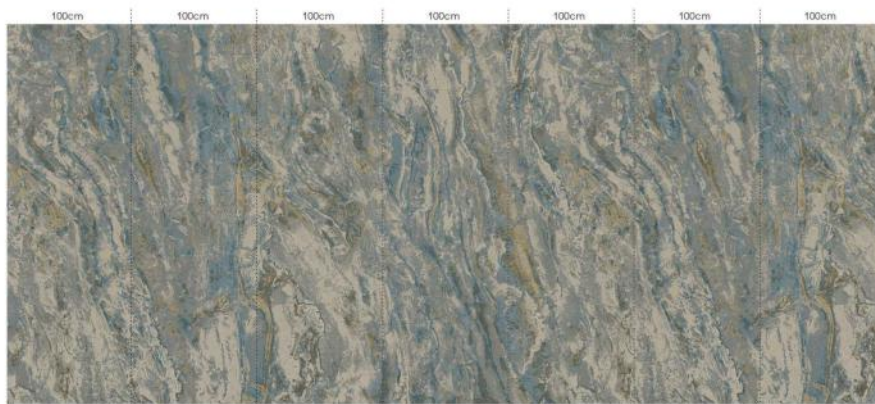

Y2833B

Fixed height 290cm, fixed width 440cm

Mosen

This marble pattern does not have complicated styles and dull colors. There are only dark or light lines. Extending freely and casually into the endless space and time in the distance.