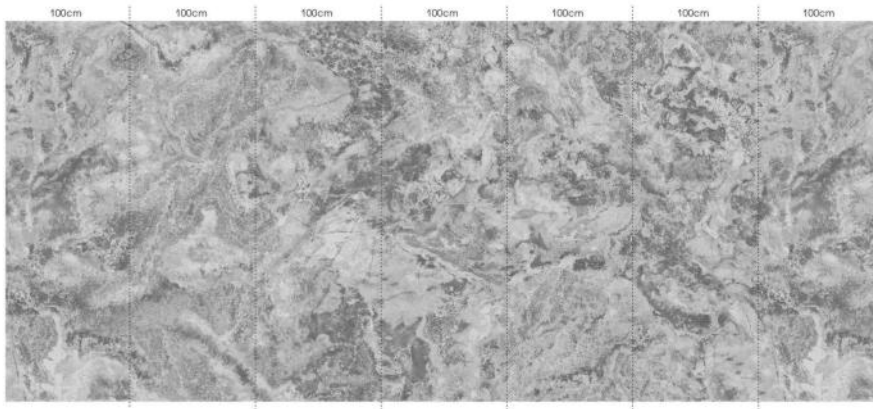

Y2825B

Y2826B

Tanggula

Y2824B

Y2825B

Y2826B

Mocha

The meaning of a good cup of coffee is to be needed,
And a good wall covering can also meet people's physical, psychological, social and many other different needs.

Y2827B

Fixed height 290cm, fixed width 600cm

Mocha

Marble comes in many forms, including fine grain, real grain, fine grain, and flowing grain.

Fluid marble is the temperament choice for home workers.

Now like mocha coffee.