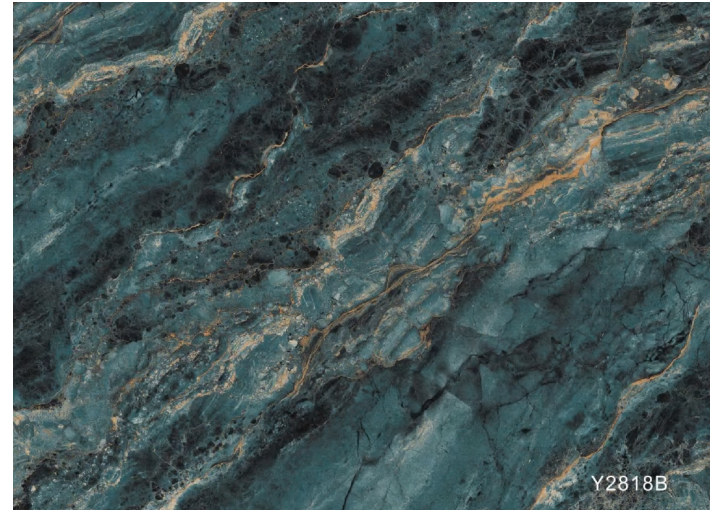

Y2815B

Y2816B

Danub

The Danube is the river in the world that flows through most countries.

It has the same temperament as Daou marble.

The same applies to multiple scenarios.

Thick random patterns run through the entire picture, with rich layers, creating a sense of grandeur and precision in the space.

Y2817B

Danube

The rich lines of the Danube intersect in an orderly manner.

The collision and separation between lines and color blocks give it a flowing rhythm.

It has a gorgeous texture that is in line with the times without looking exaggerated.

Fixed height 290cm, fixed width 460cm

Y2818B

Danube

Alps

Naturally, it has the background of the Alps,
The colors and textures that are still vivid today are its oil paints.
The Alps Snow Mountains are the central parks among European cities.
This marble is the most eye-catching color in your home, the central garden of your home.