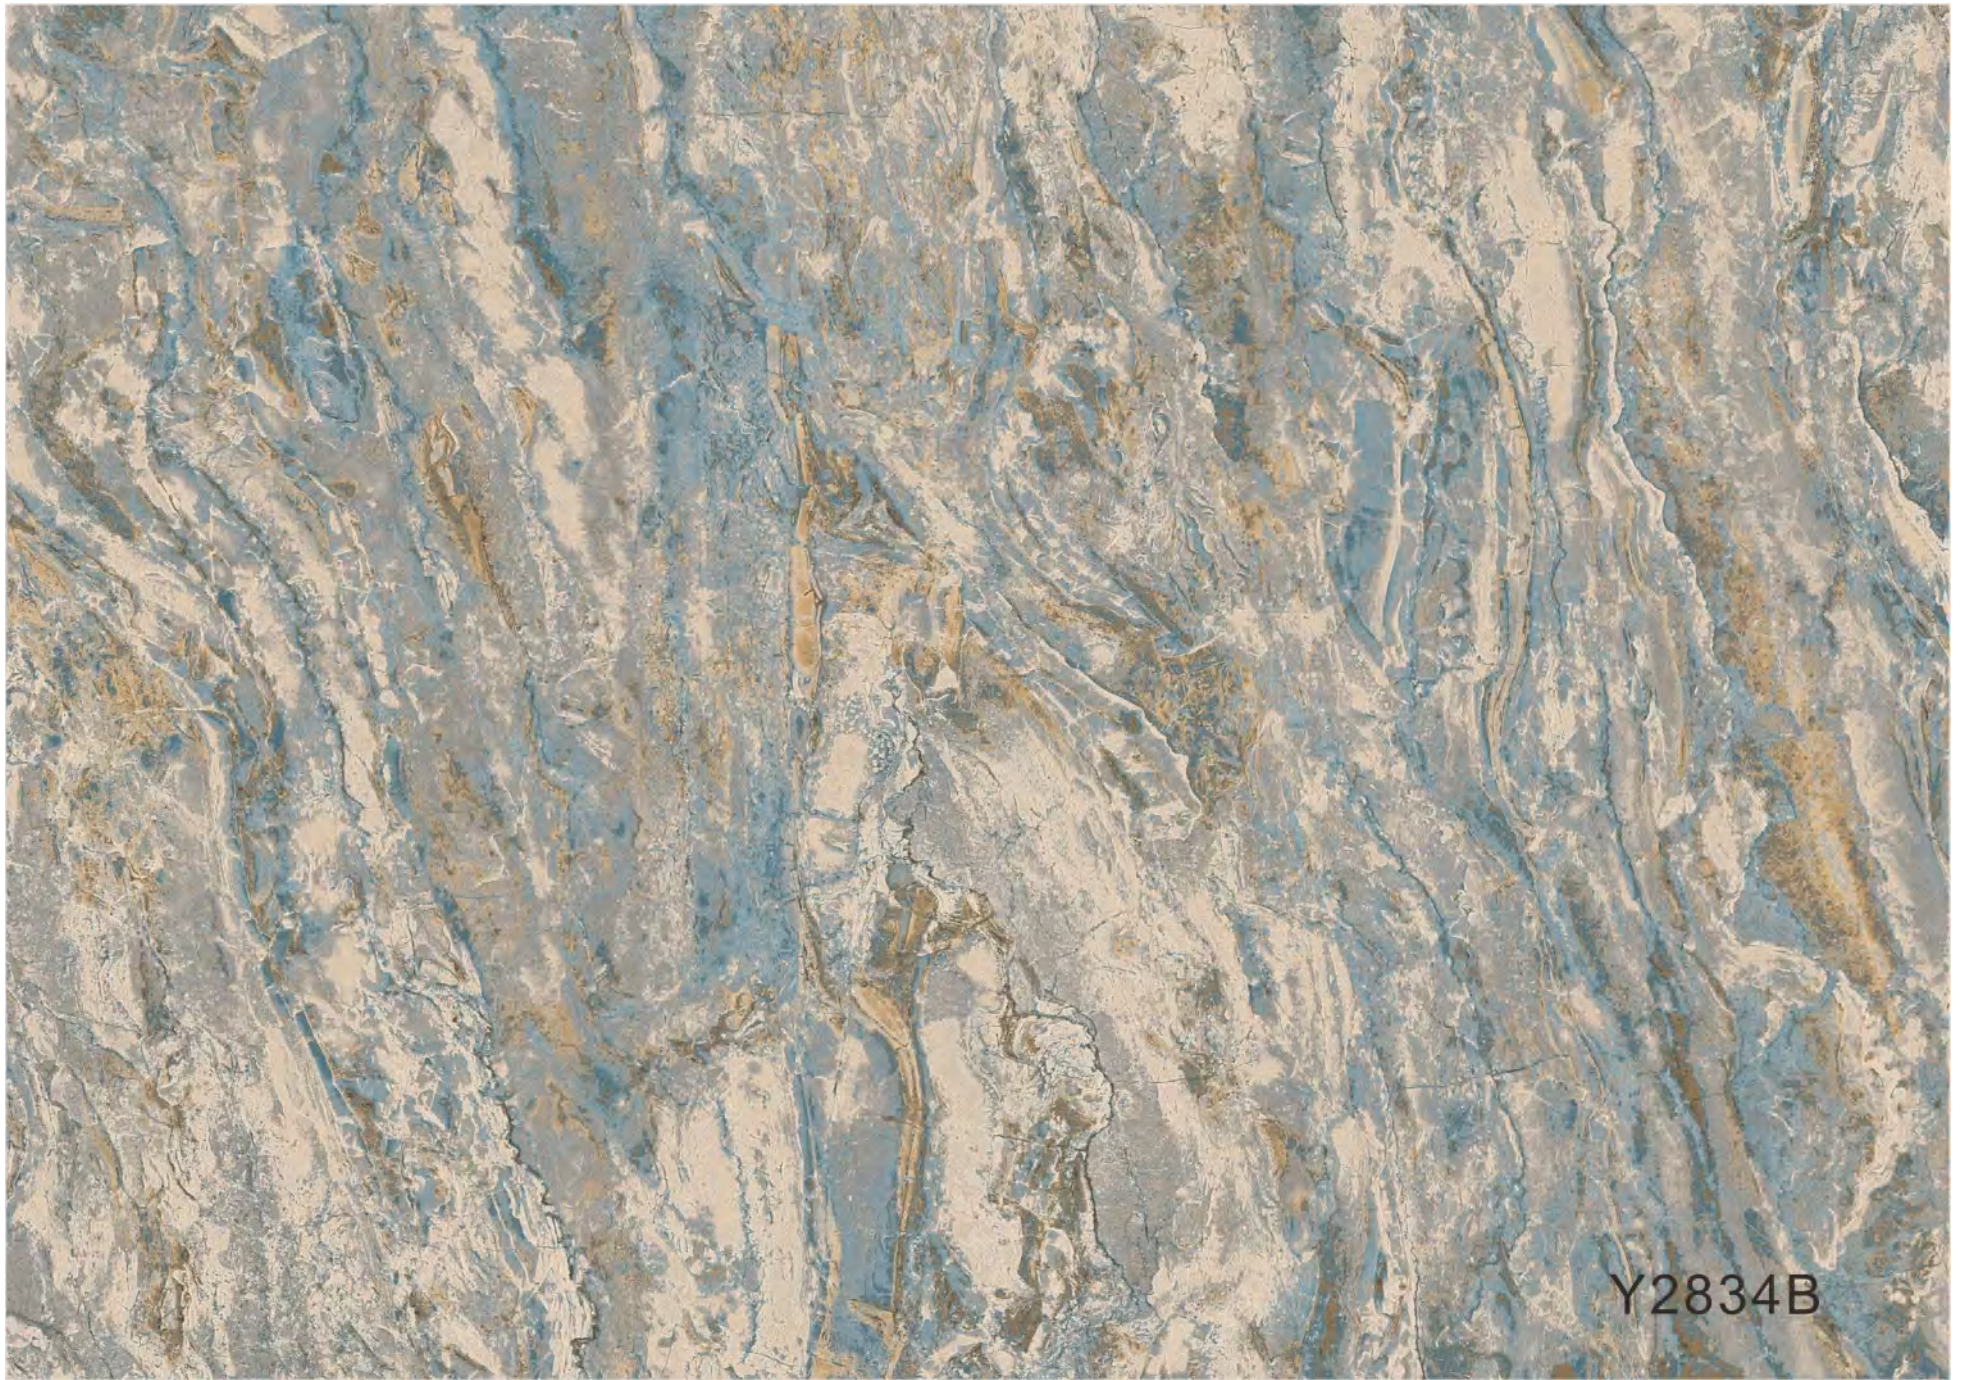

Y2833B

Fixed height 290cm, fixed width 440cm

Mosen

This marble pattern does not have complicated styles and dull colors. There are only dark or light lines. Extending freely and casually into the endless space and time in the distance.