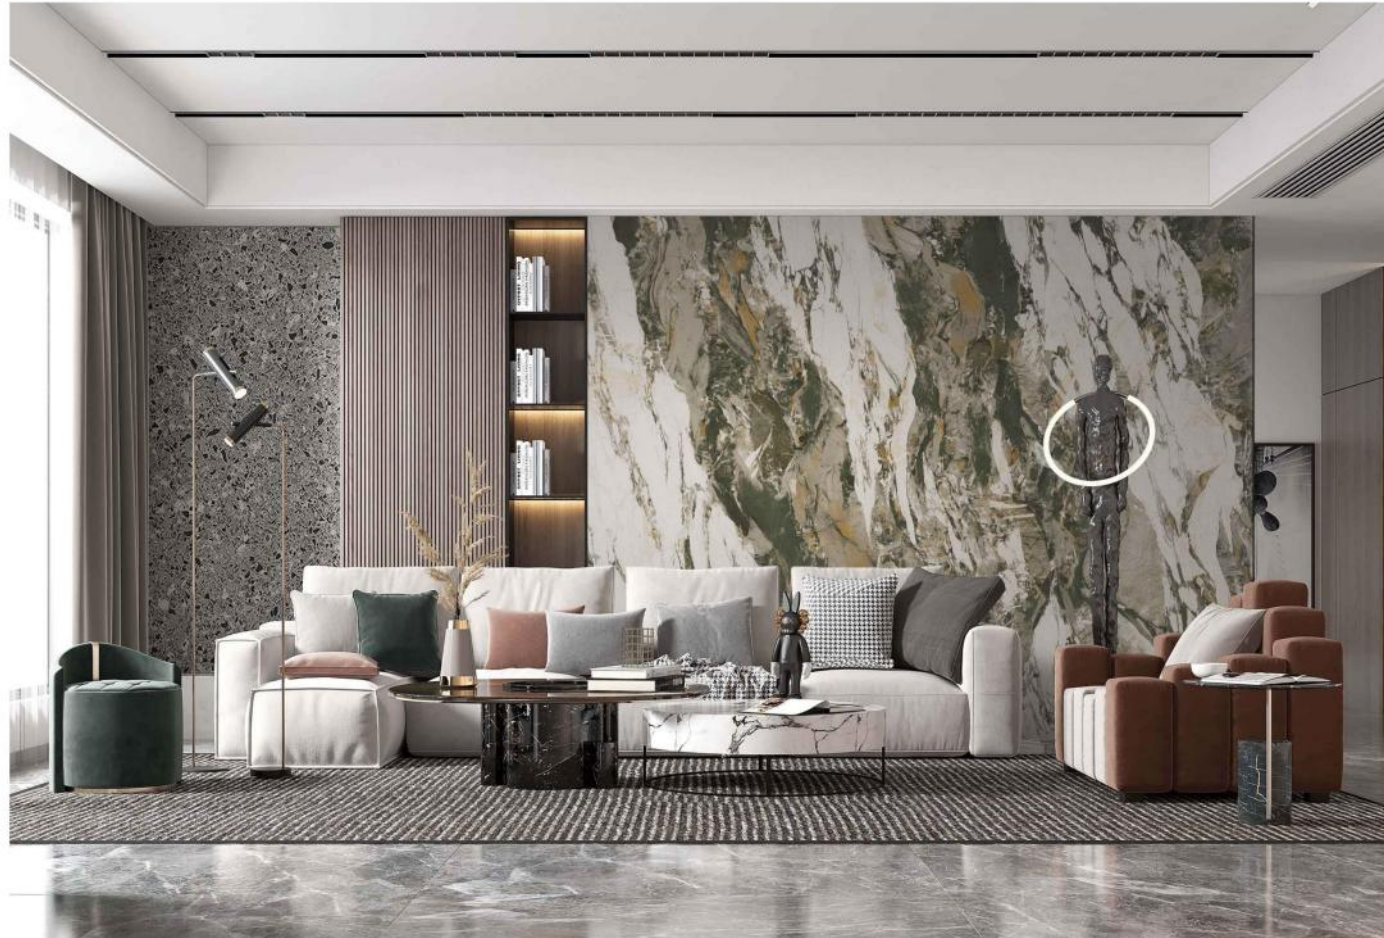

Vatican

The Vatican is the site of holy relics.
As the smallest sovereign country in terms of territory, it is also unique in international politics.
The two words "kill the bed" represent unique international influence.
Just like this background wall, as long as you see it, you will be impressed by its unparalleled charm.