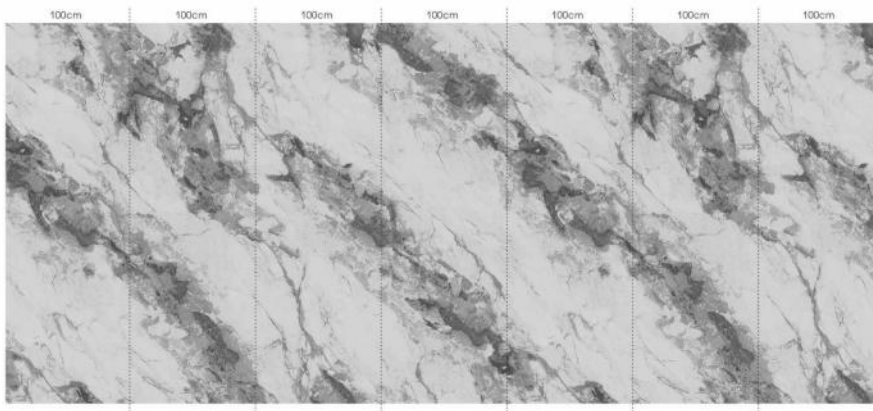

Fixed height 290cm, fixed width 400cm

Tanggula

The texture of high-grade stone can enhance the level and effect of the space, making it the first choice for elegant spaces.