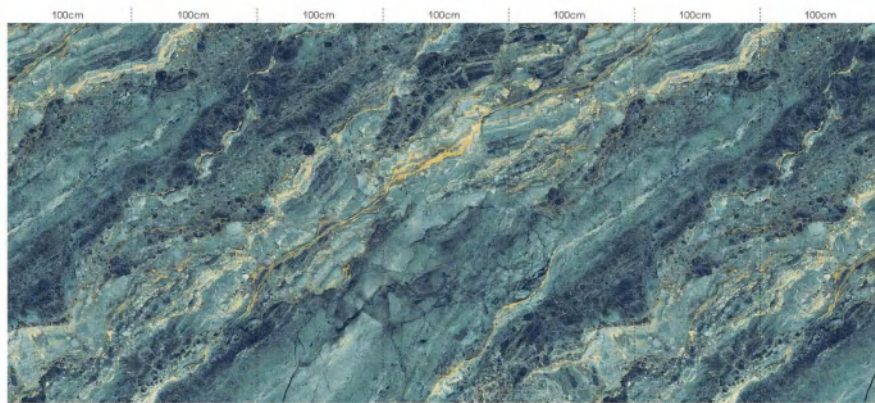

Thick random patterns run through the entire picture, and the rich layers create a majestic feeling in the space.

Y2814B

Fixed height 290cm, fixed width 460cm

Danube

The rich lines of the Danube

Orderly staggered vertically and horizontally, the collision and separation between lines and color blocks make it full of flowing rhythm. It has a gorgeous texture that is in line with the times without appearing exaggerated.

Y2815B

Y2816B

Danub

The Danube is the river in the world that flows through most countries.

It has the same temperament as Daou marble.

The same applies to multiple scenarios.

Thick random patterns run through the entire picture, with rich layers, creating a sense of grandeur and precision in the space.

Y2817B

Danube

The rich lines of the Danube intersect in an orderly manner.

The collision and separation between lines and color blocks give it a flowing rhythm.

It has a gorgeous texture that is in line with the times without looking exaggerated.