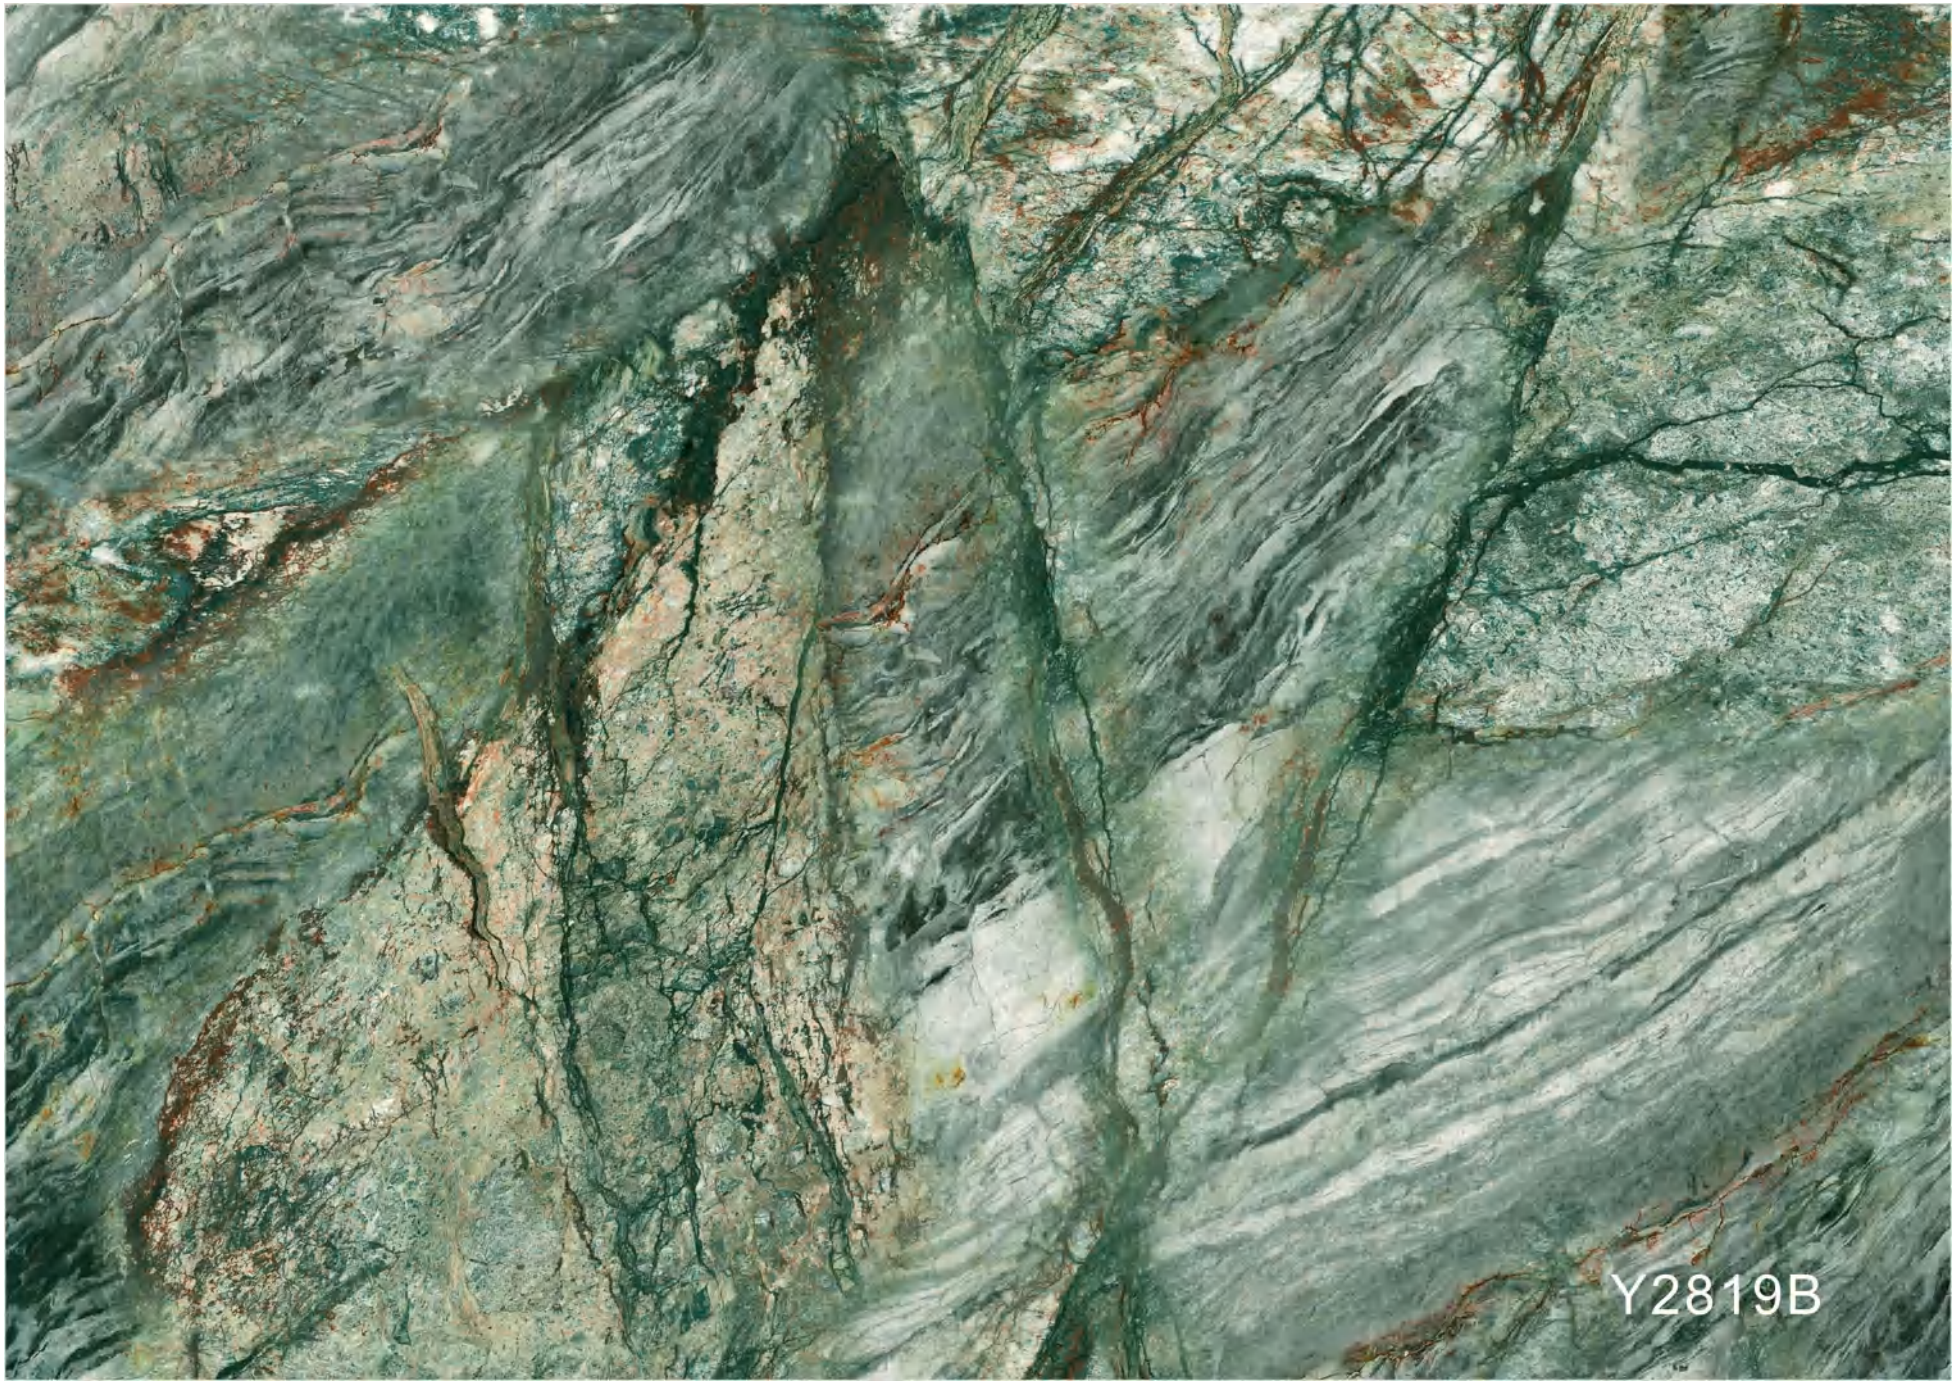

Fixed height 290cm, fixed width 460cm

Y2818B

Danube

Alps

Naturally, it has the background of the Alps,
The colors and textures that are still vivid today are its oil paints.
The Alps Snow Mountains are the central parks among European cities.
This marble is the most eye-catching color in your home, the central garden of your home.