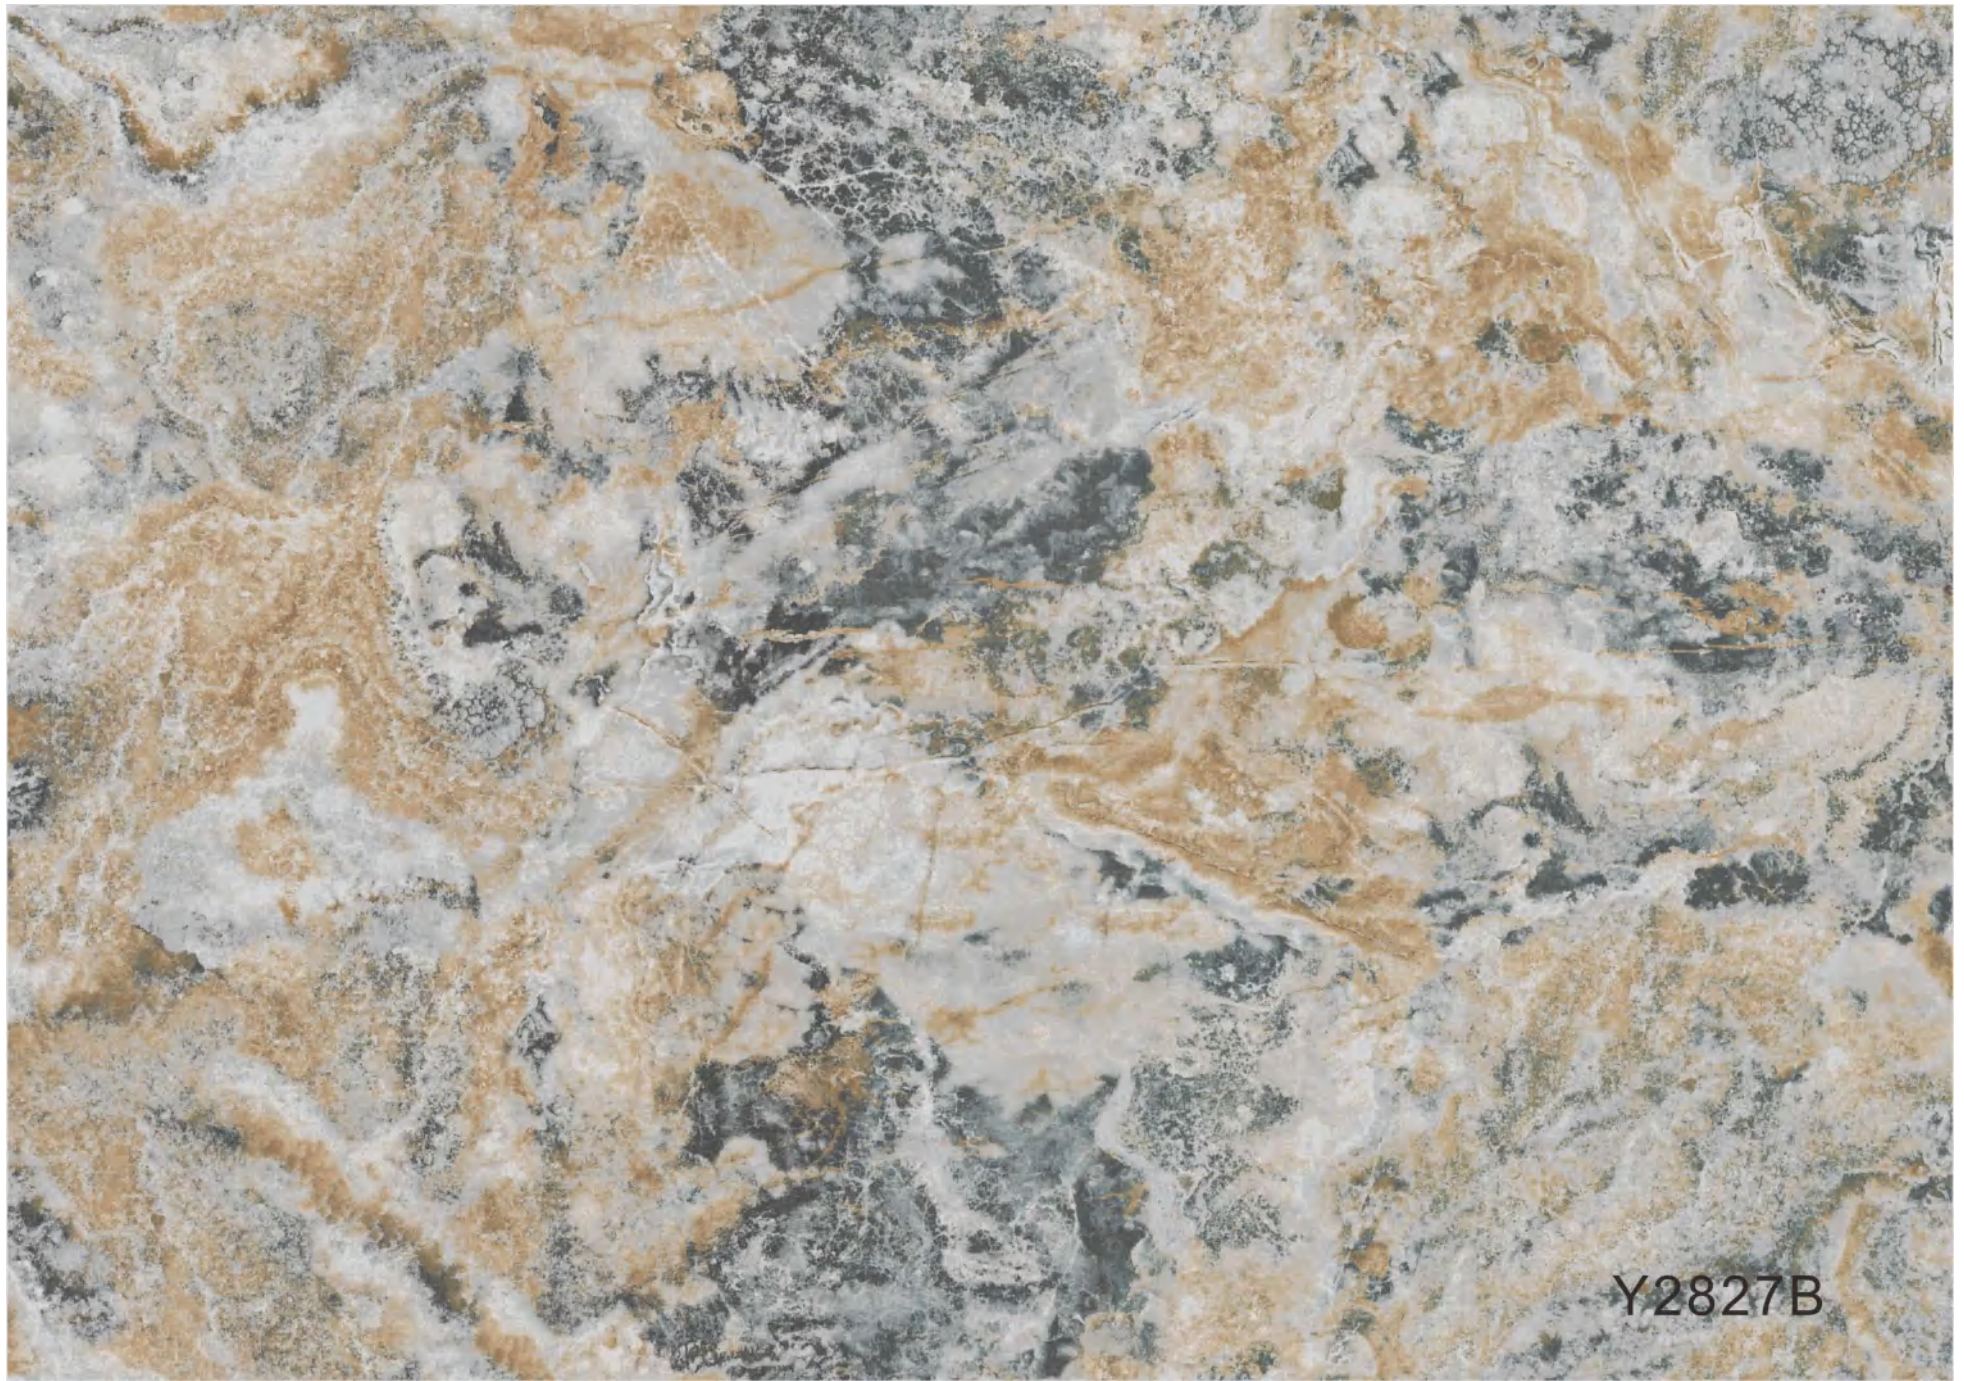

Y2827B

Fixed height 290cm, fixed width 600cm

Mocha

Marble comes in many forms, including fine grain, real grain, fine grain, and flowing grain.

Fluid marble is the temperament choice for home workers.

Now like mocha coffee.