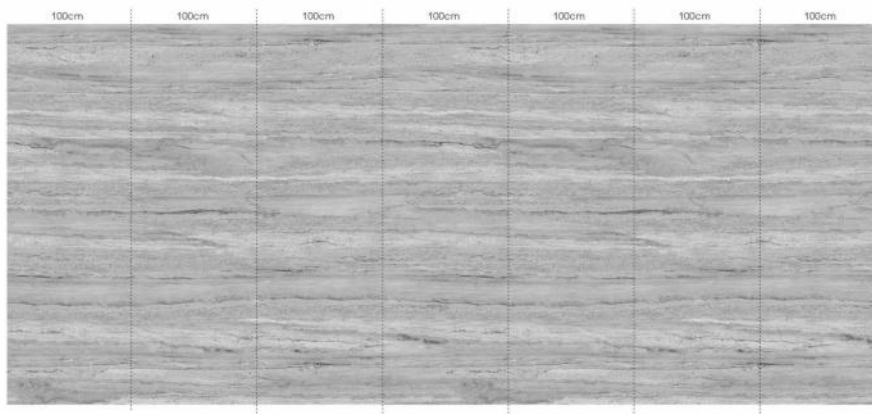

Like our marble, it is unique and irreplaceable in the history of review.

Y2835B

Fixed height 290cm, fixed width 450cm

Maya

All the time.
Both in essence and expressiveness.
People are obsessed with marble patterns.
Cracks of varying thickness and soft background color are the mark
of nature and time, and are also the source of the charm of marble.

Y2836A

Maya

Venice

Venice symbolizes harmony and tolerance.

The Venice painting class also embodies a strong poetic flavor, with soft lines and a strong sense of melody.

Full of variety, exquisite and excessive

Ask if this marble background is compatible with your soul.

Y2837B

Fixed height 290cm, fixed width 350cm

Venice

This marble background is like a rippling lake, with mountains and water colors, everything is lifelike, the shape, spirit and charm are refreshing and highly decorative. Widely favored by the market.