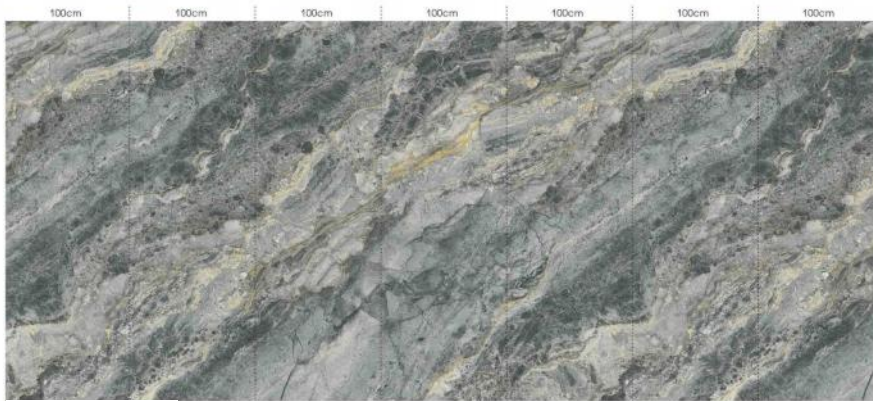

Y2813A

Cayman

Danube

The Danube is the river with the largest number of main stems flowing through countries in the world.

It has the same temperament as this marble

The same applies to multiple scenarios.

Thick random patterns run through the entire picture, and the rich layers create a majestic feeling in the space.

Y2814B

Fixed height 290cm, fixed width 460cm

Danube

The rich lines of the Danube

Orderly staggered vertically and horizontally, the collision and separation between lines and color blocks make it full of flowing rhythm. It has a gorgeous texture that is in line with the times without appearing exaggerated.