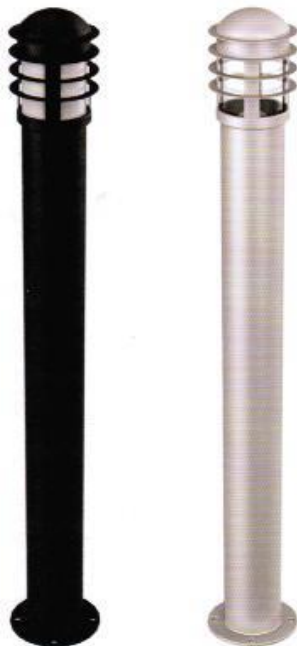

SC629S

Bollard: Japan Style, Small size

โทร : 02 550 9555
โคมไฟสนามแบบญี่ปุ่นขนาดเล็ก

- Porcelain lampholder E27
- Suitable for exterior use
- Die-casting aluminum top cover
- Steel standing pole
- Epoxy-polyester powder coating
- Choice of enclosing glass
  - o Transparent glass
  - o White Opal glass
- Recommended lamp
  - o Compact Fluorescent
  - o Incandescent lamp