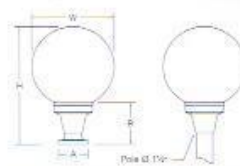

- For compact fluorescent lamp
- For exterior and interior use
- Porcelain lampholder E27
- Durable die-casting aluminum body
- Epoxy-polyester powder coating
- White opal diffuser

Model	Globe size	A (mm)	B (mm)	H (mm)	W (mm)
SC650/06	6"	80	105	250	150
SC650/08	8"	80	115	300	200
SC650/10	10"	80	120	365	250
SC650/12	12"	95	145	435	300