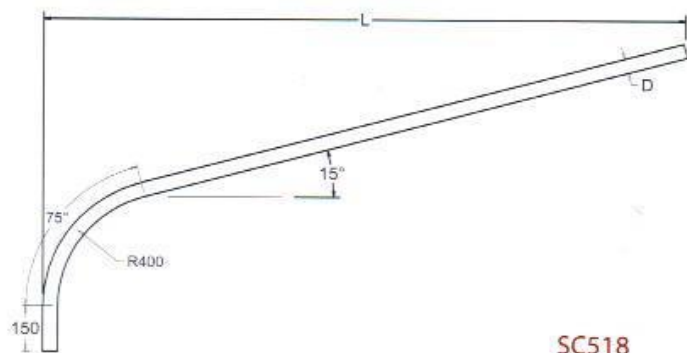

SC518

Model	Ref.	Type	Finishing	Diameter D	Jut L (mm)
SC518M165	B1	กิ่งโคมไฟถนน 1 1/2" ระบุ 1.20m	Hot-dipped Galvanized	48mm (1 1/2")	1200
SC518M220	B2	กิ่งโคมไฟถนน 1 1/2" ระบุ 1.80m	Hot-dipped Galvanized	48mm (1 1/2")	1800
SC518M300	B3	กิ่งโคมไฟถนน 1 1/2" ระบุ 2.50m	Hot-dipped Galvanized	48mm (1 1/2")	2500
SC518L165	A1	กิ่งโคมไฟถนน 2" ระบุ 1.20m	Hot-dipped Galvanized	60mm (2")	1200
SC518L220	A2	กิ่งโคมไฟถนน 2" ระบุ 1.80m	Hot-dipped Galvanized	60mm (2")	1800
SC518L300	A3	กิ่งโคมไฟถนน 2" ระบุ 2.50m	Hot-dipped Galvanized	60mm (2")	2500