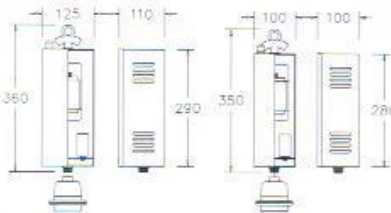

Steel Controlgear box

กล่องใส่บัลลาสต์

SC495/2

- HPMV 80-400w
- MH 70-400w
- HPS 70-400w

SC495/1

- HPMV 80-400w
- MH 70-400w
- HPS 70-250w

- For 70-400w HID control gear
- High quality cold-rolled steel
- Epoxy-polyester powder coating
- Strong and durable