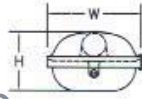

Street Lighting
for T5 fluorescent lamp