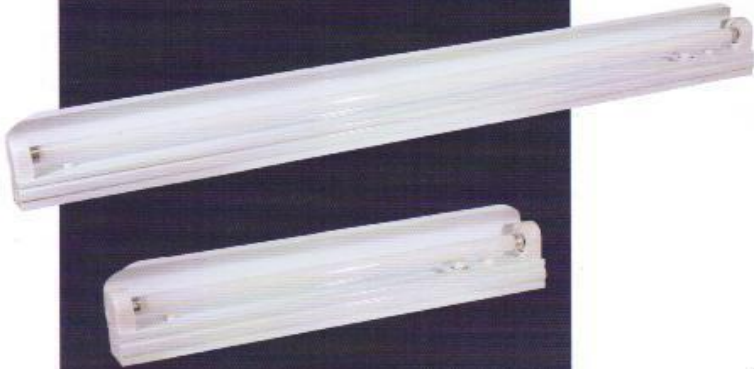

โคมกันฝนขาสปริง

สำหรับหลอดฟลูออเรสเซนต์ T8

Fluorescent fixture: Single-sided reflector
for T8 fluorescent lamp
Surface mounting

- สำหรับหลอดฟลูออเรสเซนต์ ชนิด T8
- โคมใช้ภายในอาคาร
- ตัวรับหลอดไฟสักรับอนเนต ชนิดสปริงกด ทนทานมาก
- ตัวถังโคมผลิตจากเหล็กรีดเย็น เคลือบพอสเฟต
- เคลือบสีพ่นอบ Epoxy-polyester
- ม.อ.ก. 344-2549: มาตรฐานผลิตกันที่ขั้วรับหลอด
- ม.อ.ก. 902-2532: มาตรฐานโคมไฟติดตั้งประจำที่ (ติดลอย)
- ม.อ.ก. 1955-2551: มาตรฐานชุดจำกัดสัญญาณรบกวนวิทยุ