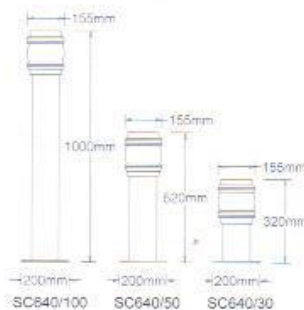

- Porcelain lampholder E27
- Suitable for exterior use
- Steel standing pole
- Epoxy-polyester powder coating
- Choice of enclosing glass
  - o Transparent glass
  - o White Opal glass
- Recommended lamp
  - o Compact Fluorescent
  - o Incandescent lamp

- ใช้งานหลอดเซรามิก E27
- เหมาะกับการใช้งานนอกอาคาร
- ส่วนฐานผลิตจากเหล็กคุณภาพสูง
- ตัวถังเคลือบพอสเฟต เพ่นสีฝุ่น Epoxy-polyester
- ฟาครอบแก้วเลือกได้สองชนิด
  - o ฟาครอบแก้วใส
  - o ฟาครอบแก้วสีนม
- เหมาะสำหรับติดตั้งหลอดไฟ
  - o หลอดคอมแพคฟลูออเรสเซนต์
  - o หลอดอินแคนเดสเซนต์