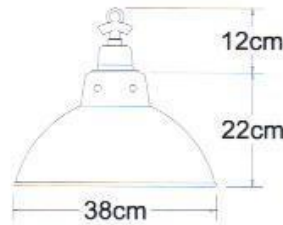

SC440/8

15"

Highbay lighting: Wide shape, dotted-pattern

โคมโถงแขวนทรงวงกลายสาขุ 15"

- Anodized aluminum reflector
- Die-casting lamp socket
- For interior use
- Choice of lampholder
 - o Porcelain lampholder E27
 - o Porcelain lampholder E40
- Choice of lamp
 - o Incandescent
 - o Compact Fluorescent
 - o HID