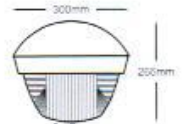

SC540/20

for HID LAMP 250w-400w

- o HPMV 250-400w
- o MH 250-400w
- o HPS 250-400w