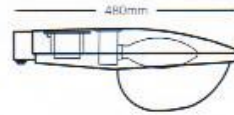

Street Lighting
for HID lamp

SC515

for HID LAMP 70w-160w

- o HPMV 125-160w
- o MH 70-150w
- o HPS 70w