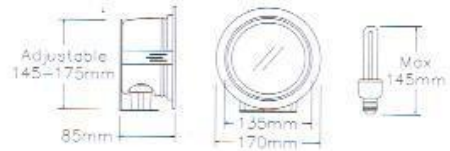

Horizontal Downlight: Opaque Glass 2xE27

ดาวนไลท์พาราลอสมุข 2xE27

- Porcelain Lampholder E27
- For Compact Fluorescent lamp with maximum length of 160mm
- Anodized aluminium reflector
- Opaque Glass diffuser
- High grade cold-rolled steel body
- Epoxy-polyester powder coating

Horizontal Downlight: Opaque Glass 1xE27

ดาวนไลท์พาราลอสมุข 1xE27

- Porcelain Lampholder E27
- For Compact Fluorescent lamp with maximum length of 145mm
- Anodized aluminium reflector
- Opaque Glass diffuser
- High grade cold-rolled steel body
- Epoxy-polyester powder coating

Horizontal Downlight: 1xE27

ดาวนไลท์ปรอทหลอดวงม้วน 2xE27

- Porcelain Lampholder E27
- For Compact Fluorescent lamp with maximum length of 160mm
- Anodized aluminium reflector
- High grade cold-rolled steel body
- Epoxy-polyester powder coating

บริษัท ซีที อีเลคทริค ซัพพลาย จำกัด
CT ELECTRIC SUPPLY CO., LTD.
โทร : 02 550 9555