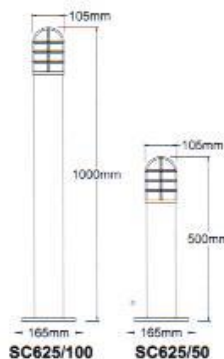

- ขั้วรับหลอดเซรามิก E27
- เหมาะกับการใช้งานนอกอาคาร
- ฝาครอบโคมอลูมิเนียมชนิดขึ้นรูป
- ส่วนฐานผลิตจากเหล็กคุณภาพสูง
- ตัวถังเคลือบผงสเฟด ฝาสีฝุ่น Epoxy-polyester
- ฝาครอบแก้วเลือกได้สองชนิด
  - o ฝาครอบแก้วใส
  - o ฝาครอบแก้วสีนม
- เหมาะสำหรับติดตั้งหลอดไฟ
  - o หลอดคอมแพคฟลูออเรสเซนต์
  - o หลอดอินแคนเดสเซนต์