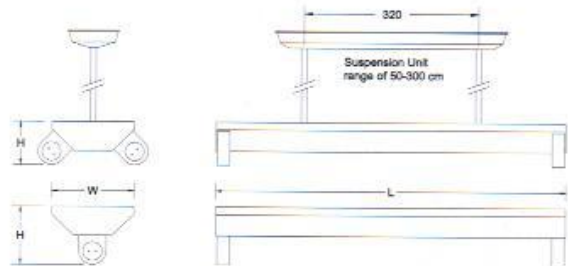

Model	Type	W (mm)	H (mm)	L (mm)	Suspension
SC115/120	1x18w	150	115	635	Suspension equipment available with length from 50-300cm
SC115/140	1x36w	150	115	1245	
SC115/220	2x18w	200	85	635	
SC115/240	2x36w	200	85	1245	

TIS1955-2551 TIS344-2549 TIS902-2532