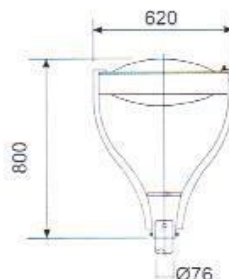

- Combination of modern and heavy duty design.
- For exterior use, post-top installation.
- Protection class IP65
- Porcelain lampholder E40
- Suitable for lamp:
  - HPMV 250-400w
  - MH 250-400w
  - HPS 250-400w
- Die-casting aluminium body
- High quality aluminum reflector
- Epoxy-polyester powder coating
- High elastic, heat resistant silicone gasket.
- Tempered glass diffuser