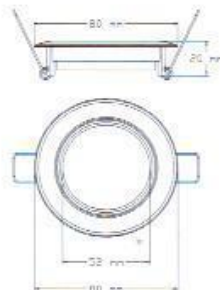

Downlight E27: Honeycomb

ดวงไฟรีโตนอบขาวหลายเพชร

- For compact fluorescent lamp
- Recessed mounting
- Porcelain lampholder E27
- Cold-rolled steel frame
- Epoxy-polyester powder coating
- Anodized aluminum reflector:
  - o SC312D : Reflector 3.5"
  - o SC314D : Reflector 4"
  - o SC317D : Reflector 6"

Downlight E27: Diamond, sandblasted

ดวงไฟรีโตนอบขาวหลายเพชรทราย

บริษัท ซีที อีเล็คทริค ซัพพลาย จำกัด
CT ELECTRIC SUPPLY CO., LTD.

โทร : 02 550 9555

- For compact fluorescent lamp
- Recessed mounting
- Porcelain lampholder E27
- Cold-rolled steel frame
- Epoxy-polyester powder coating
- Anodized aluminum reflector:
  - o SC318 : Reflector 4"
  - o SC319 : Reflector 6"

Downlight: for Halogen lamp

ดวงไฟรีโตนอบฮาโลเจน

- For Halogen lamp
- Recessed mounting
- Standard lampholder GU 5.3
- Die-casting aluminum body
- Epoxy-polyester powder coating
- Adjustable light angle