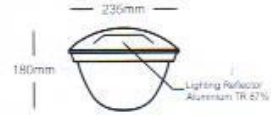

Street Lighting
for HID lamp

SC515

for HID LAMP 70w-160w

- o HPMV 125-160w
- o MH 70-150w
- o HPS 70w