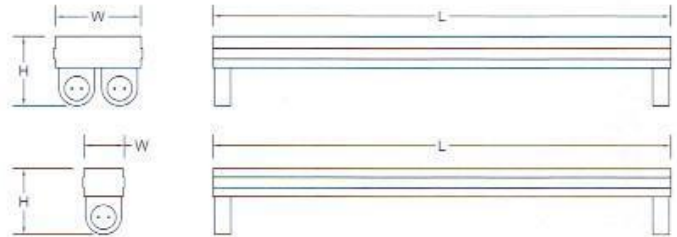

Model	Type	W (mm)	H (mm)	L (mm)	Suspension
SC114/120	1x18w	60	95	635	Suspension equipment available with length from 50-300cm
SC114/140	1x36w	60	95	1245	
SC114/220	2x18w	130	100	635	
SC114/240	2x36w	130	100	1245	

TIS1955-2551 TIS344-2549 TIS902-2532