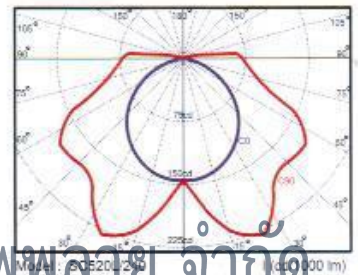

Street Lighting
for T8 fluorescent lamp