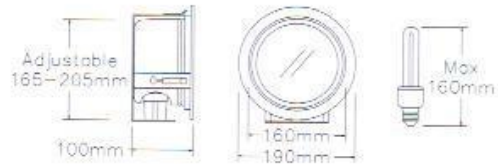

Horizontal Downlight: Opaque Glass 2xE27

ดาวนไลท์พาราลอสมุข 2xE27

SC370

- Porcelain Lampholder E27
- For Compact Fluorescent lamp with maximum length of 160mm
- Anodized aluminium reflector
- Opaque Glass diffuser
- High grade cold-rolled steel body
- Epoxy-polyester powder coating