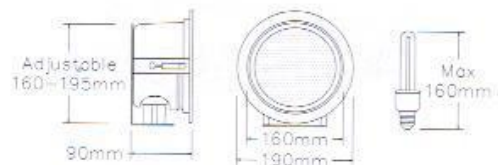

บริษัท ซีที อีเลคทริค ซัพพลาย จำกัด
CT ELECTRIC SUPPLY CO., LTD.
โทร : 02 550 9555