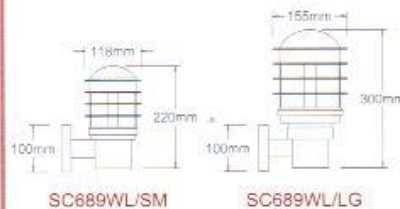

- For compact fluorescent lamp
- For exterior and interior use
- Porcelain lampholder E27
- Glass diffuser
- Durable die-casting aluminum body
- Epoxy-polyester powder coating
  - Silver grey color
  - Black color
- Glass diffuser:
  - Transparent
  - Opal white

บริษัท ซีที อิเล็กทริก ซัพพลาย จำกัด
CT ELECTRIC SUPPLY CO., LTD.

โทร : 02 550 9555