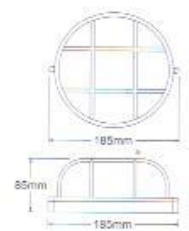

บริษัท ซีที อิเล็กทริค ซัพพลาย จำกัด
CT ELECTRIC SUPPLY CO., LTD.

โทร : 02 550 9555