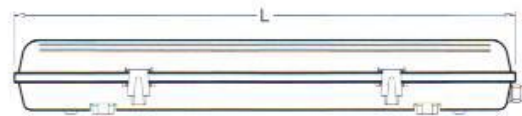

Model	Type	W (mm)	H (mm)	L (mm)	Locking Clips
SC190/120	1x18w	92	95	660	4 Clips
SC190/140	1x36w	92	95	1265	8 Clips
SC190/220	2x18w	135	95	660	4 Clips
SC190/240	2x36w	135	95	1265	8 Clips

TIS1955-2551 TIS344-2549 TIS902-2532