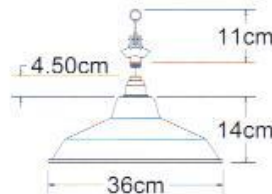

SC450/14

14"

Pendant Lighting: Cone-shape, steel reflector 14"

โคมไฟห้อยพวยฟ้าสีลิ้น

- Powder coating steel reflector 14"
- Die-casting lamp socket
- For interior use
- Porcelain lampholder E27
- Choice of lamp
 - o Incandescent
 - o Compact Fluorescent
 - o HID