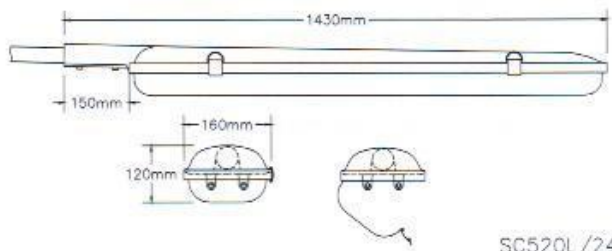

SC520L/240

- For T8 tubular fluorescent lamp
- Exterior uses, installation on bracket arm
- Rotary-locked type polycarbonate lampholder G13
- Non-corrodible aluminum body
- Epoxy-polyester powder coating
- Hingeable clear Acrylic diffuser
- TIS344-2549 : Standard for lampholder
- TIS904-2532 : Standard for street lighting
- TIS1955-2551 : Standard for EMC compatibility

Model	Type	W (mm)	H (mm)	L (mm)	Spigot size
SC520/120	1x18w	130	110	735	Ø 33mm
SC520/140	1x36w	130	110	1340	Ø 33mm
SC520/220	2x18w	180	130	740	Ø 48mm
SC520/240	2x36w	180	130	1350	Ø 48mm
SC520/240L	2x36w	180	130	1430	Ø 48mm

TIS1955-2551 TIS344-2549 TIS904-2532