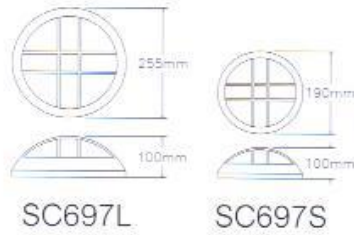

SC697L

SC697S