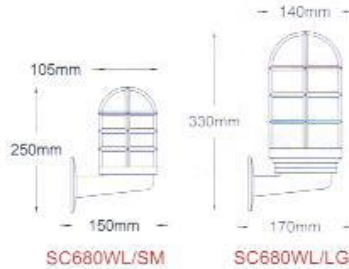

- For compact fluorescent lamp
- For exterior and interior use
- Porcelain lampholder E27
- Glass diffuser
- Durable die-casting aluminum body
- Epoxy-polyester powder coating
  - Silver grey color
  - Black color
- Glass diffuser:
  - Transparent
  - Opal white

Wallmount lighting: Aluminium Rip Cover

โคมไฟผนังทรงกลมซี่โครง