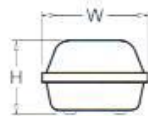

Model	Type	W (mm)	H (mm)	L (mm)	Locking Clips
SC190/120	1x18w	92	95	660	4 Clips
SC190/140	1x36w	92	95	1265	8 Clips
SC190/220	2x18w	135	95	660	4 Clips
SC190/240	2x36w	135	95	1265	8 Clips