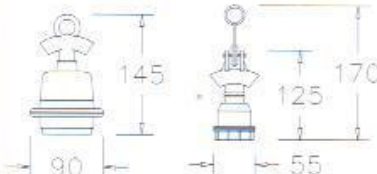

SC481-E40

SC482-E27