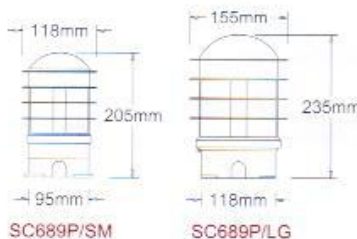

- For compact fluorescent lamp
- For exterior and interior use
- Porcelain lampholder E27
- Glass diffuser
- Durable die-casting aluminum body
- Epoxy-polyester powder coating
  - Silver grey color
  - Black color
- Glass diffuser:
  - Transparent
  - Opal white