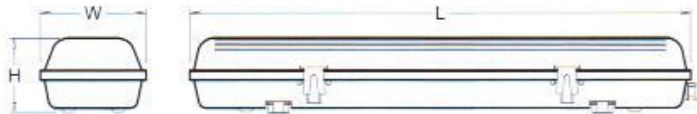

Model	Type	W (mm)	H (mm)	L (mm)	Locking Clips
SC195/114	1x14w	60	75	610	4 Clips
SC195/128	1x28w	60	75	1215	8 Clips
SC195/214	2x14w	100	75	610	4 Clips
SC195/228	2x28w	100	75	1215	8 Clips

TIS344-2549 TIS1955-2551 TIS902-2532