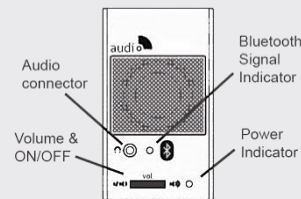

Data Socket	
<i>Output Voltage:</i>	
<i>Output Current:</i>	Max. 16 A
Superior performance and low loss signal transmission	
Contacts are phosphor bronze plated with hard gold