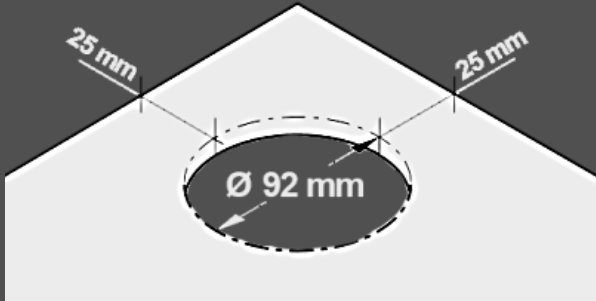

Installation

1. Cut-out a **92 mm** diameter hole in the work surface and allow a minimum of 25mm clearance surrounding the cut hole. The surface you select should be between 10mm and 50mm thick.

NOTE: Ensure there is sufficient space underneath the installed surface, for the unit when it retracts to the closed position