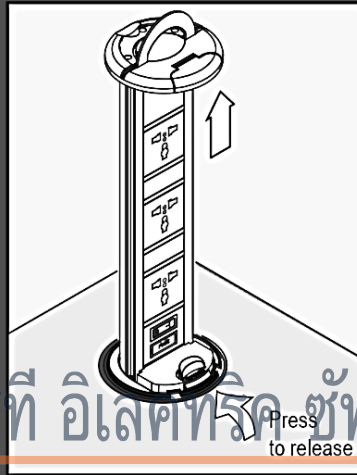

โทร : 02 550 9555

3. Insert the socket into the hole

4. Now place the locking ring into the mounting collar. Identify and align arrows on the collar and the locking ring to ensure that the thread is engaged properly. Turn the locking ring clockwise to tighten. Make sure the rubber washer is compressed tightly on underside of surface. Tighten the screw until the ring firmly grip the surface

5. Connect the cable to the power supply, once installation has been completed accurately. The product is now ready for use

Operation

1. To use the Pop-up Socket, gently lift up the silver handle on the top cover until all the socket outlets are exposed and the red stop/release button clicks and locks the unit in place.

2. Press the master switch on. A green light confirms that power is available. You can use all the power sockets.

The unit can be retracted in position by pressing the red stop/release button and pushing the unit down until it is flush with the surface, leaving the engaged cables on the window of the top cover