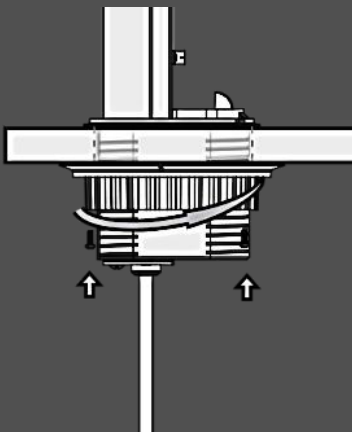

Installation

1. Cut-out a **92 mm** diameter hole in the work surface and allow a minimum of 25mm clearance surrounding the cut hole. The surface you select should be between 10mm and 50mm thick.

NOTE: Ensure there is sufficient space underneath the installed surface, for the unit when it retracts to the closed position

โทร : 02 550 9555

3. Insert the socket into the hole

4. Now place the locking ring into the mounting collar. Identify and align arrows on the collar and the locking ring to ensure that the thread is engaged properly. Turn the locking ring clockwise to tighten. Make sure the rubber washer is compressed tightly on underside of surface. Tighten the screw until the ring firmly grip the surface