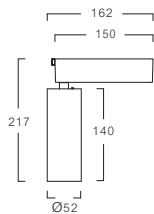

MODEL	WATT	LUMINAIRE LUMINOUS FLUX	BEAM	LUMINAIRE COLOR
SPOT52L	20	3K 1555lm	20	White
		4K 1617lm	30	Black
		5K 1738lm	40	

* Other luminaire colors and color temperatures are available upon request.