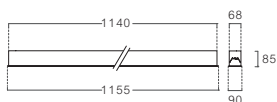

MODEL	WATT	LUMINAIRE LUMINOUS FLUX	LUMINAIRE COLOR
LINE WR120	20	3K 1845lm	White
		4K 2010lm	Black
		6.5K 2000lm	

บริษัท ซีที อิเล็กทริก ซัพพลาย จำกัด

MODEL	WATT	LUMINAIRE LUMINOUS FLUX	LUMINAIRE COLOR
LINE WR120	32	3K 2815lm	White
		4K 3015lm	Black
		6.5K 2995lm	

CT ELECTRIC SUPPLY CO., LTD.

โทร: 02 550 9555