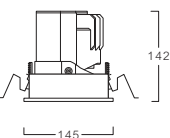

MODEL	WATT	LUMINAIRE LUMINOUS FLUX	BEAM	TRIM COLOR	SNAP FRAME COLOR
LUNAR Q135	25	3K 1863lm	15	White	White
		4K 1941lm	24	Black	Black
		5K 2087lm	36		Mirror
			50		

MODEL	WATT	LUMINAIRE LUMINOUS FLUX	BEAM	TRIM COLOR	SNAP FRAME COLOR
LUNAR Q135	32	3K 2440lm	15	White	White
		4K 2542lm	24	Black	Black
		5K 2733lm	36		Mirror
			50		

* Other luminaire colors and color temperatures are available upon request.