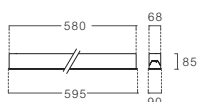

MODEL	WATT	LUMINAIRE LUMINOUS FLUX	LUMINAIRE COLOR
LINE WR60	10	3K 920lm	White
		4K 1010lm	Black
		6.5K 1000lm	

MODEL	WATT	LUMINAIRE LUMINOUS FLUX	LUMINAIRE COLOR
LINE WR60	16	3K 1410lm	White
		4K 1510lm	Black
		6.5K 1500lm