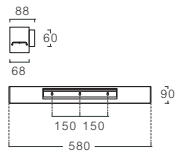

LINE WALLMOUNTED UP&DOWN

MODEL	WATT	LUMINAIRE LUMINOUS FLUX	LUMINAIRE COLOR
LINE W60/UD	10/10	3K 920lm / 920lm	White
		4K 1010lm / 1010lm	Black
		6.5K 1000lm / 1000lm	Grey

MODEL	WATT	LUMINAIRE LUMINOUS FLUX	LUMINAIRE COLOR
LINE W60/UD	16/16	3K 1410lm / 1410lm	White
		4K 1510lm / 1510lm	Black
		6.5K 1500lm / 1500lm	Grey