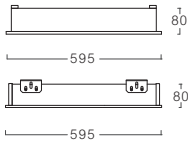

บริษัท ซีที อิเล็กทริก ซัพพลาย จำกัด
MODEL   **WATT**   **COLOR TEMPERATURE**   **LUMINAIRE LUMINOUS FLUX**   **COLOR**
ARIA/L   34W   4000K   3600lm   White
6500K

CT ELECTRIC SUPPLY CO., LTD.

โทร : 02 550 9555