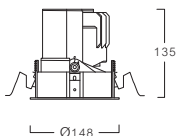

MODEL	WATT	LUMINAIRE LUMINOUS FLUX	BEAM	TRIM COLOR	SNAP FRAME COLOR
LUNAR R135	25	3K 1863lm	15	White	White
		4K 1941lm	24	Black	Black
		5K 2087lm	36		Mirror
			50		

MODEL	WATT	LUMINAIRE LUMINOUS FLUX	BEAM	TRIM COLOR	SNAP FRAME COLOR
LUNAR R135	32	3K 2440lm	15	White	White
		4K 2542lm	24	Black	Black
		5K 2733lm	36		Mirror
			50		

* Other luminaire colors and color temperatures are available upon request.