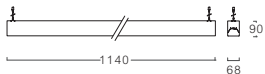

MODEL	WATT	LUMINAIRE LUMINOUS FLUX	LUMINAIRE COLOR
LINE P120	20	3K 1845lm	White
		4K 2010lm	Black
		6.5K 2000lm	Grey

MODEL	WATT	LUMINAIRE LUMINOUS FLUX	LUMINAIRE COLOR
LINE P120	32	3K 2815lm	White
		4K 3015lm	Black
		6.5K 2995lm	Grey

บริษัท ซีที อิเล็กทริค ซัพพลาย จำกัด
CT ELECTRIC SUPPLY CO., LTD.
โทร : 02 550 9555