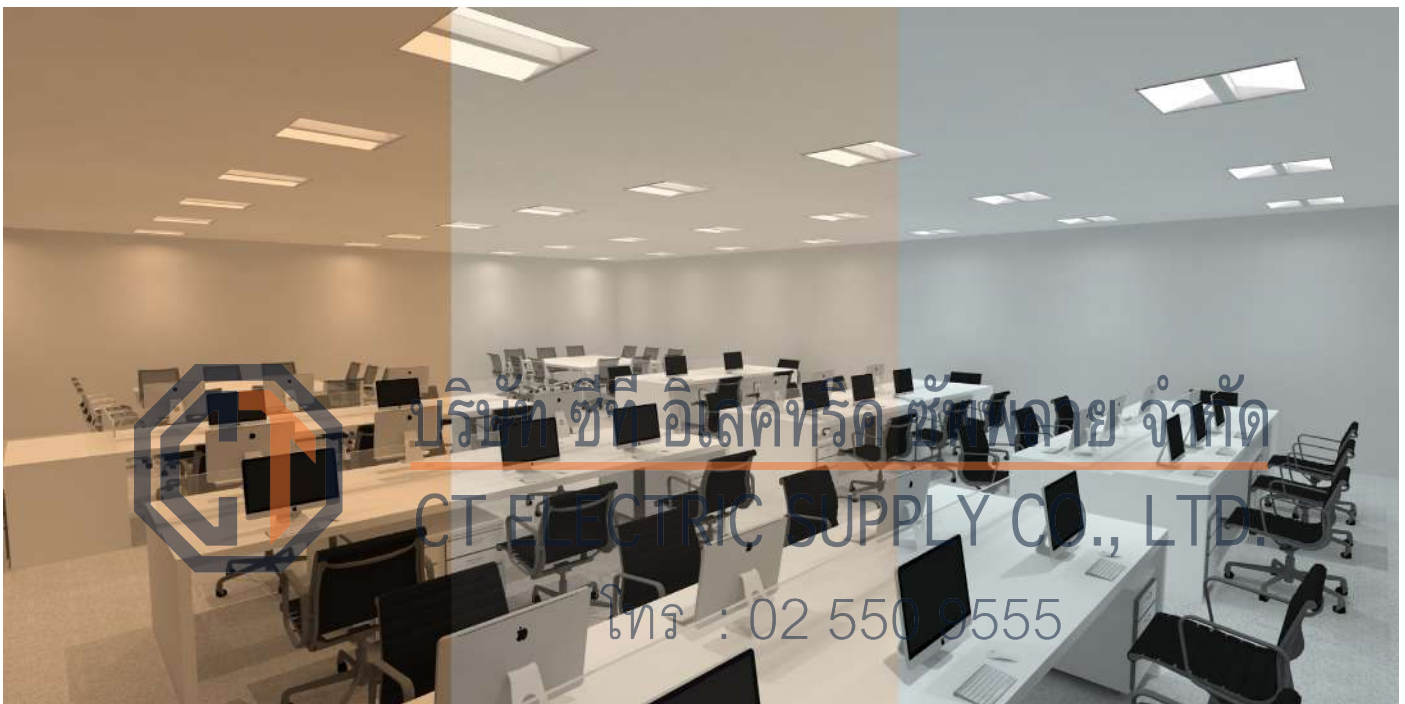

ARIA TUNABLE WHITE

Imitate natural light, both in intensity and color temperature during the day. The color temperature and intensity can be controlled by a clock/software and doesn't need to reflect the actual natural light conditions outdoors.

The system can also be adjusted to activate and promote motivation and concentration during some periods of the day. We can release high levels of cold light for short periods of the day, stimulating our body system.

2700K

4000K

6500K