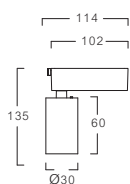

# SPOT TRACK LIGHT

0.24

MODEL	WATT	LUMINAIRE LUMINOUS FLUX	BEAM	LUMINAIRE COLOR
SPOT30	8	3K 580lm	30	White
		4K 603lm	40	Black
		5K 648lm	50	

0.36

MODEL	WATT	LUMINAIRE LUMINOUS FLUX	BEAM	LUMINAIRE COLOR
SPOT52H	14	3K 1117lm	20	White
		4K 1161lm	30	Black
		5K 1248lm	40	