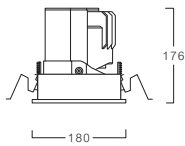

LUNAR Q RECESSED

MODEL	WATT	LUMINAIRE LUMINOUS FLUX	BEAM	TRIM COLOR	SNAP FRAME COLOR
LUNAR Q176	36	3K 2641lm	15	White	White
		4K 2751lm	24	Black	Black
		5K 2958lm	36		Mirror
			50		

MODEL	WATT	LUMINAIRE LUMINOUS FLUX	BEAM	TRIM COLOR	SNAP FRAME COLOR
LUNAR Q176	42	3K 2957lm	15	White	White
		4K 3080lm	24	Black	Black
		5K 3311lm	36		Mirror
			50