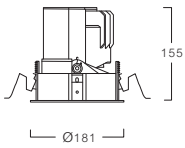

LUNAR R RECESSED

MODEL	WATT	LUMINAIRE LUMINOUS FLUX	BEAM	TRIM COLOR	SNAP FRAME COLOR
LUNAR R176	36	3K 2641lm	15	White	White
		4K 2751lm	24	Black	Black
		5K 2958lm	36		Mirror
			50		

MODEL	WATT	LUMINAIRE LUMINOUS FLUX	BEAM	TRIM COLOR	SNAP FRAME COLOR
LUNAR R176	42	3K 2957lm	15	White	White
		4K 3080lm	24	Black	Black
		5K 3311lm	36		Mirror
			50