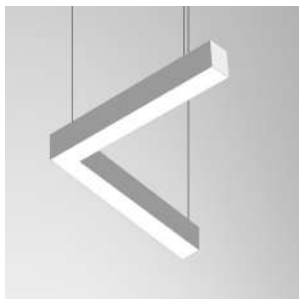

LINE SUSPENDED

1.8

MODEL	WATT	LUMINAIRE LUMINOUS FLUX	LUMINAIRE COLOR
LINE P60	10	3K 920lm	White
		4K 1010lm	Black
		6.5K 1000lm	Grey

MODEL	WATT	LUMINAIRE LUMINOUS FLUX	LUMINAIRE COLOR
LINE P60	16	3K 1410lm	White
		4K 1510lm	Black
		6.5K 1500lm	Grey

3.0

MODEL	WATT	LUMINAIRE LUMINOUS FLUX	LUMINAIRE COLOR
LINE P120	20	3K 1845lm	White
		4K 2010lm	Black
		6.5K 2000lm	Grey

MODEL	WATT	LUMINAIRE LUMINOUS FLUX	LUMINAIRE COLOR
LINE P120	32	3K 2815lm	White
		4K 3015lm	Black
		6.5K 2995lm	Grey

บริษัท ซีที อิเล็กทริค ซัพพลาย จำกัด
CT ELECTRIC SUPPLY CO., LTD.
โทร : 02 550 9555

3.2

MODEL	WATT	LUMINAIRE LUMINOUS FLUX	LUMINAIRE COLOR
LINE PL	20	3K 1845lm	White
		4K 2010lm	Black
		6.5K 2000lm	Grey

MODEL	WATT	LUMINAIRE LUMINOUS FLUX	LUMINAIRE COLOR
LINE PL	32	3K 2815lm	White
		4K 3015lm	Black
		6.5K 2995lm	Grey

* Other luminaire colors and color temperatures are available upon request.