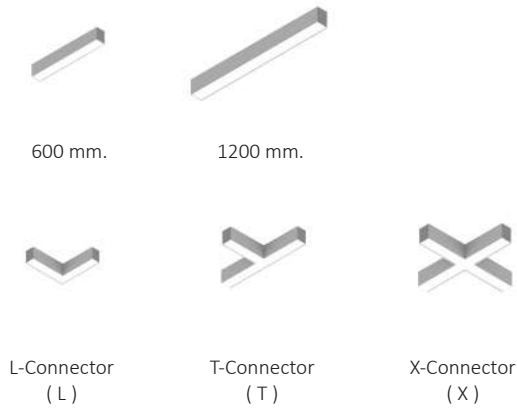

Installation

Range *

Light distribution

Color temperature **

Luminaire color **

Accessories

* For continuous application, length of diffuser can be order separately with a maximum length at 2.4 m.
** Other luminaire colors and color temperatures are available upon request.