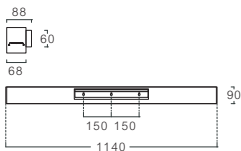

# LINE WALLMOUNTED UP&DOWN

MODEL	WATT	LUMINAIRE LUMINOUS FLUX	LUMINAIRE COLOR
LINE W60/UD	10/10	3K 920lm / 920lm	White
		4K 1010lm / 1010lm	Black
		6.5K 1000lm / 1000lm	Grey

MODEL	WATT	LUMINAIRE LUMINOUS FLUX	LUMINAIRE COLOR
LINE W60/UD	16/16	3K 1410lm / 1410lm	White
		4K 1510lm / 1510lm	Black
		6.5K 1500lm / 1500lm	Grey