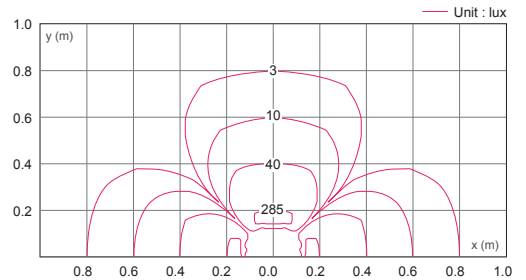

PHOTOMETRIC DATA

FRAME B25