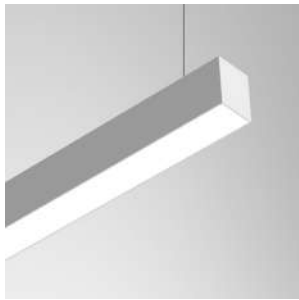

LINE SUSPENDED

1.8

MODEL	WATT	LUMINAIRE LUMINOUS FLUX	LUMINAIRE COLOR
LINE P60	10	3K 920lm	White
		4K 1010lm	Black
		6.5K 1000lm	Grey

MODEL	WATT	LUMINAIRE LUMINOUS FLUX	LUMINAIRE COLOR
LINE P60	16	3K 1410lm	White
		4K 1510lm	Black
		6.5K 1500lm	Grey