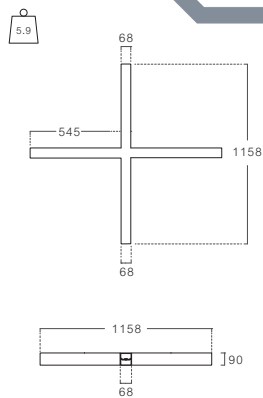

MODEL	WATT	LUMINAIRE LUMINOUS FLUX	LUMINAIRE COLOR
LINE SX	40	3K 3685lm	White
		4K 4020lm	Black
		6.5K 3995lm	Grey

บริษัท ซีที อิเล็กทริก ซัพพลาย จำกัด

CT ELECTRIC SUPPLY CO., LTD.

MODEL	WATT	LUMINAIRE LUMINOUS FLUX	LUMINAIRE COLOR
LINE SX	64	3K 5630lm	White
		4K 6030lm	Black
		6.5K 5990lm	Grey

โทร: 02 550 9555