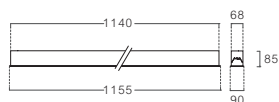

MODEL	WATT	LUMINAIRE LUMINOUS FLUX	LUMINAIRE COLOR
LINE R120	20	3K 1845lm	White
		4K 2010lm	Black
		6.5K 2000lm	

บริษัท ซีที อิเล็กทริก ซัพพลาย จำกัด

MODEL	WATT	LUMINAIRE LUMINOUS FLUX	LUMINAIRE COLOR
LINE R120	32	3K 2815lm	White
		4K 3015lm	Black
		6.5K 2995lm	

CT ELECTRIC SUPPLY CO., LTD.

โทร: 02 550 9555