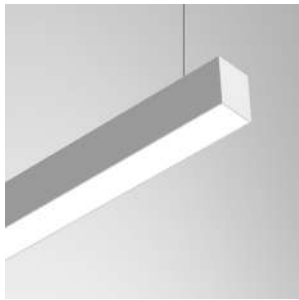

LINE SUSPENDED UP&DOWN

1.8

MODEL	WATT	LUMINAIRE LUMINOUS FLUX	LUMINAIRE COLOR
LINE P60/UD	10/10	3K 920lm / 920lm	White
		4K 1010lm / 1010lm	Black
		6.5K 1000lm / 1000lm	Grey

MODEL	WATT	LUMINAIRE LUMINOUS FLUX	LUMINAIRE COLOR
LINE P60/UD	16/16	3K 1410lm / 1410lm	White
		4K 1510lm / 1510lm	Black
		6.5K 1500lm / 1500lm	Grey