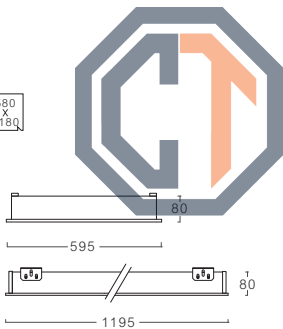

## Accessories

Frame plaster ceiling  
600x600 mm.

Frame plaster ceiling  
600x1200 mm.