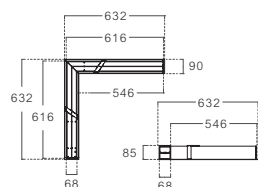

MODEL	WATT	LUMINAIRE LUMINOUS FLUX	LUMINAIRE COLOR
LINE RL	20	3K 1845lm	White
		4K 2010lm	Black
		6.5K 2000lm	

MODEL	WATT	LUMINAIRE LUMINOUS FLUX	LUMINAIRE COLOR
LINE RL	32	3K 2815lm	White
		4K 3015lm	Black
		6.5K 2995lm	

* Other luminaire colors and color temperatures are available upon request.