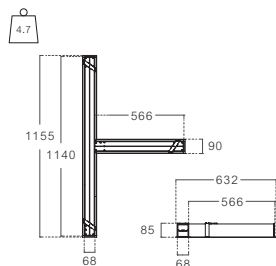

LINE WALL RECESSED

MODEL	WATT	LUMINAIRE LUMINOUS FLUX	LUMINAIRE COLOR
LINE WRT	30	3K 2765lm 4K 3015lm 6.5K 2995lm	White Black

MODEL	WATT	LUMINAIRE LUMINOUS FLUX	LUMINAIRE COLOR
LINE WRT	48	3K 4220lm 4K 4525lm 6.5K 4495lm	White Black