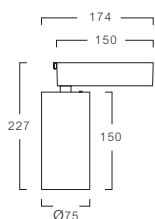

MODEL	WATT	LUMINAIRE LUMINOUS FLUX	BEAM	LUMINAIRE COLOR
SPOT75	32	3K 2774lm	15	White
		4K 2884lm	24	Black
		5K 3101lm	30	
			50