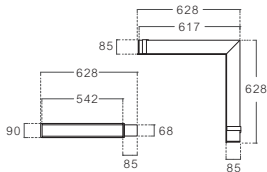

# LINE RECESSED L-CONNECTOR TO WALL RECESSED

3.3

MODEL	WATT	LUMINAIRE LUMINOUS FLUX	LUMINAIRE COLOR
LINE RW	20	3K 1845lm 4K 2010lm 6.5K 2000lm	White

MODEL	WATT	LUMINAIRE LUMINOUS FLUX	LUMINAIRE COLOR
LINE RW	32	3K 2815lm 4K 3015lm 6.5K 2995lm	White