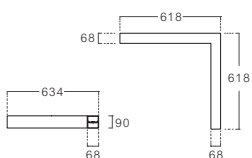

MODEL	WATT	LUMINAIRE LUMINOUS FLUX	LUMINAIRE COLOR
LINE SL	20	3K 1845lm	White
		4K 2010lm	Black
		6.5K 2000lm	Grey

MODEL	WATT	LUMINAIRE LUMINOUS FLUX	LUMINAIRE COLOR
LINE SL	32	3K 2815lm	White
		4K 3015lm	Black
		6.5K 2995lm	Grey