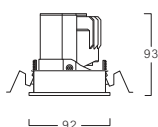

LUNAR Q RECESSED

MODEL	WATT	LUMINAIRE LUMINOUS FLUX	BEAM	TRIM COLOR	SNAP FRAME COLOR
LUNAR Q86	10	3K 814lm	15	White	White
		4K 848lm	24	Black	Black
		5K 911lm	36		Mirror
			50