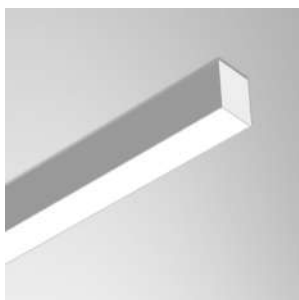

LINE SURFACE L-CONNECTOR TO WALL RECESSED

3.2