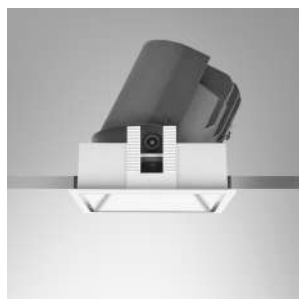

MODEL	WATT	LUMINAIRE LUMINOUS FLUX	BEAM	TRIM COLOR	SNAP FRAME COLOR
LUNAR Q135	25	3K 1863lm	15	White	White
		4K 1941lm	24	Black	Black
		5K 2087lm	36		Mirror
			50		

MODEL	WATT	LUMINAIRE LUMINOUS FLUX	BEAM	TRIM COLOR	SNAP FRAME COLOR
LUNAR Q135	32	3K 2440lm	15	White	White
		4K 2542lm	24	Black	Black
		5K 2733lm	36		Mirror
			50		

* Other luminaire colors and color temperatures are available upon request.