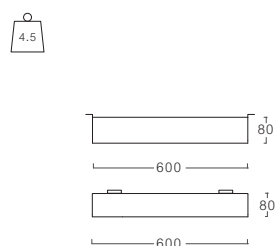

MODEL	WATT	COLOR TEMPERATURE	LUMINAIRE LUMINOUS FLUX	COLOR
ARIA-S/PLUS/S	38W	2700K-6500K	3700-3800 lm	White