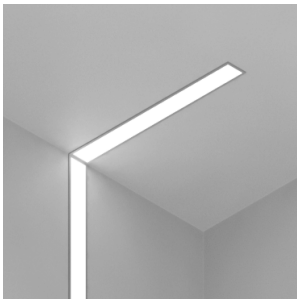

LINE RECESSED L-CONNECTOR TO WALL RECESSED

3.3