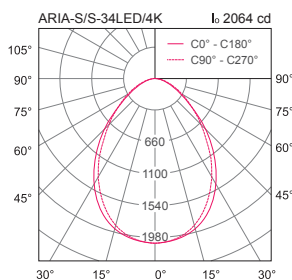

PHOTOMETRIC DATA

ARIA-S/S

* Other luminaire colors and color temperatures are available upon request.