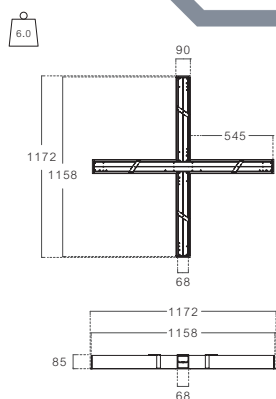

MODEL	WATT	LUMINAIRE LUMINOUS FLUX	LUMINAIRE COLOR
LINE WRX	40	3K 3685lm 4K 4020lm 6.5K 3995lm	White Black

บริษัท ซีที อิเล็กทริค ซัพพลาย จำกัด

MODEL	WATT	LUMINAIRE LUMINOUS FLUX	LUMINAIRE COLOR
LINE WRX	64	3K 5630lm 4K 6030lm 6.5K 5990lm	White Black

CT ELECTRIC SUPPLY CO., LTD.

โทร: 02 550 9555