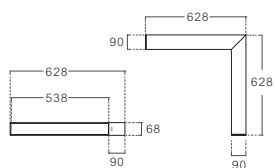

MODEL	WATT	LUMINAIRE LUMINOUS FLUX	LUMINAIRE COLOR
LINE SW	20	3K 1845lm	Grey
		4K 2010lm	
		6.5K 2000lm	

MODEL	WATT	LUMINAIRE LUMINOUS FLUX	LUMINAIRE COLOR
LINE SW	32	3K 2815lm	Grey
		4K 3015lm	
		6.5K 2995lm