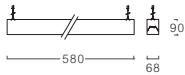

MODEL	WATT	LUMINAIRE LUMINOUS FLUX	LUMINAIRE COLOR
LINE P60	10	3K 920lm	White
		4K 1010lm	Black
		6.5K 1000lm	Grey

MODEL	WATT	LUMINAIRE LUMINOUS FLUX	LUMINAIRE COLOR
LINE P60	16	3K 1410lm	White
		4K 1510lm	Black
		6.5K 1500lm	Grey