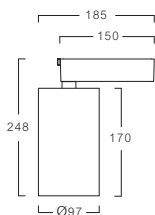

# SPOT TRACK LIGHT

0.86

MODEL	WATT	LUMINAIRE LUMINOUS FLUX	BEAM	LUMINAIRE COLOR
SPOT75	32	3K 2774lm	15	White
		4K 2884lm	24	Black
		5K 3101lm	30	
			50	

1.36

MODEL	WATT	LUMINAIRE LUMINOUS FLUX	BEAM	LUMINAIRE COLOR
SPOT97	42	3K 3576lm	15	White
		4K 3719lm	30	Black
		5K 3998lm	50	