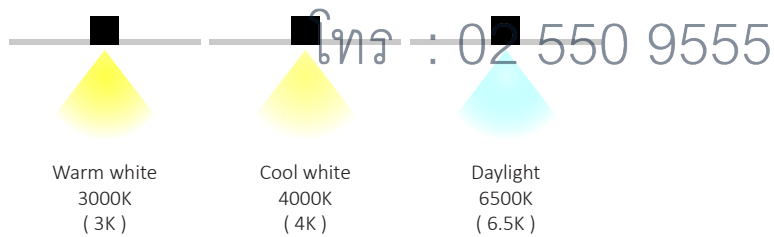

Installation

Range *

Light distribution

Color temperature **

Luminaire color **

Accessories

* For continuous application, length of diffuser can be order separately with a maximum length at 2.4 m.
** Other luminaire colors and color temperatures are available upon request.