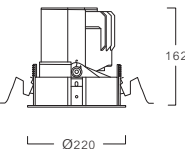

MODEL	WATT	LUMINAIRE LUMINOUS FLUX	BEAM	TRIM COLOR	SNAP FRAME COLOR
LUNAR R206	45	3K 3290lm	15	White	White
		4K 3429lm	24	Black	Black
		5K 3685lm	36		Mirror
			50		

MODEL	WATT	LUMINAIRE LUMINOUS FLUX	BEAM	TRIM COLOR	SNAP FRAME COLOR
LUNAR R206	50	3K 3544lm	15	White	White
		4K 3692lm	24	Black	Black
		5K 3969lm	36		Mirror
			50		

บริษัท ซีที อีเลคทริค ซัพพลาย จำกัด
CT ELECTRIC SUPPLY CO., LTD.

โทร : 02 550 9555

* Other luminaire colors and color temperatures are available upon request.