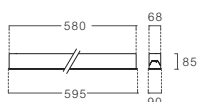

LINE RECESSED

MODEL	WATT	LUMINAIRE LUMINOUS FLUX	LUMINAIRE COLOR
LINE R60	10	3K 920lm	White
		4K 1010lm	Black
		6.5K 1000lm	

MODEL	WATT	LUMINAIRE LUMINOUS FLUX	LUMINAIRE COLOR
LINE R60	16	3K 1410lm	White
		4K 1510lm	Black
		6.5K 1500lm