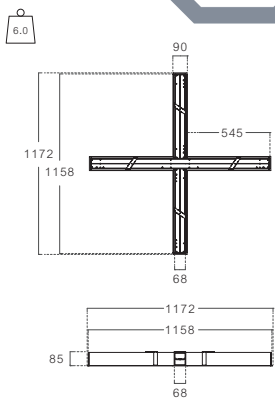

MODEL	WATT	LUMINAIRE LUMINOUS FLUX	LUMINAIRE COLOR
LINE RX	40	3K 3685lm	White
		4K 4020lm	Black
		6.5K 3995lm	

บริษัท ซีที อิเล็กทริค ซัพพลาย จำกัด

CT ELECTRIC SUPPLY CO., LTD.

MODEL	WATT	LUMINAIRE LUMINOUS FLUX	LUMINAIRE COLOR
LINE RX	64	3K 5630lm	White
		4K 6030lm	Black
		6.5K 5990lm	

โทร: 02 550 9555