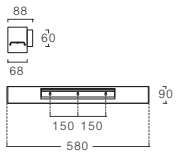

LINE WALLMOUNTED

MODEL	WATT	LUMINAIRE LUMINOUS FLUX	LUMINAIRE COLOR
LINE W60	10	3K 920lm	White
		4K 1010lm	Black
		6.5K 1000lm	Grey

MODEL	WATT	LUMINAIRE LUMINOUS FLUX	LUMINAIRE COLOR
LINE W60	16	3K 1410lm	White
		4K 1510lm	Black
		6.5K 1500lm	Grey