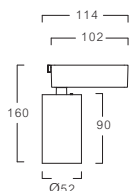

# SPOT TRACK LIGHT

0.24

MODEL	WATT	LUMINAIRE LUMINOUS FLUX	BEAM	LUMINAIRE COLOR
SPOT30	8	3K 580lm	30	White
		4K 603lm	40	Black
		5K 648lm	50	

0.36

MODEL	WATT	LUMINAIRE LUMINOUS FLUX	BEAM	LUMINAIRE COLOR
SPOT52H	14	3K 1117lm	20	White
		4K 1161lm	30	Black
		5K 1248lm	40	