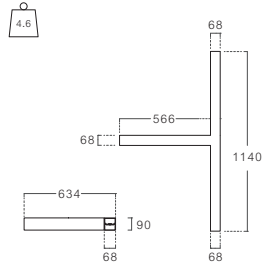

LINE SURFACE

MODEL	WATT	LUMINAIRE LUMINOUS FLUX	LUMINAIRE COLOR
LINE ST	30	3K 2765lm	White
		4K 3015lm	Black
		6.5K 2995lm	Grey

MODEL	WATT	LUMINAIRE LUMINOUS FLUX	LUMINAIRE COLOR
LINE ST	48	3K 4220lm	White
		4K 4525lm	Black
		6.5K 4495lm	Grey