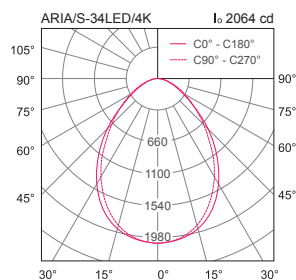

PHOTOMETRIC DATA

ARIA/S

* Other luminaire colors and color temperatures are available upon request.