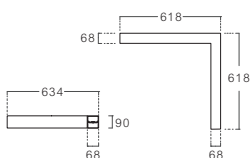

MODEL	WATT	LUMINAIRE LUMINOUS FLUX	LUMINAIRE COLOR
LINE PL	20	3K 1845lm	White
		4K 2010lm	Black
		6.5K 2000lm	Grey

MODEL	WATT	LUMINAIRE LUMINOUS FLUX	LUMINAIRE COLOR
LINE PL	32	3K 2815lm	White
		4K 3015lm	Black
		6.5K 2995lm	Grey

* Other luminaire colors and color temperatures are available upon request.