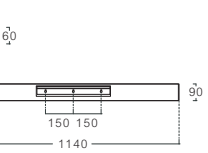

MODEL	WATT	LUMINAIRE LUMINOUS FLUX	LUMINAIRE COLOR
LINE W120	20	3K 1845lm	White
		4K 2010lm	Black
		6.5K 2000lm	Grey

MODEL	WATT	LUMINAIRE LUMINOUS FLUX	LUMINAIRE COLOR
LINE W120	32	3K 2815lm	White
		4K 3015lm	Black
		6.5K 2995lm	Grey

บริษัท ซีที อิเล็กทริค ซัพพลาย จำกัด
CT ELECTRIC SUPPLY CO., LTD.
โทร : 02 550 9555

* Other luminaire colors and color temperatures are available upon request.