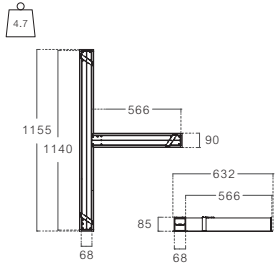

LINE RECESSED

MODEL	WATT	LUMINAIRE LUMINOUS FLUX	LUMINAIRE COLOR
LINE RT	30	3K 2765lm	White
		4K 3015lm	Black
		6.5K 2995lm	

MODEL	WATT	LUMINAIRE LUMINOUS FLUX	LUMINAIRE COLOR
LINE RT	48	3K 4220lm	White
		4K 4525lm	Black
		6.5K 4495lm