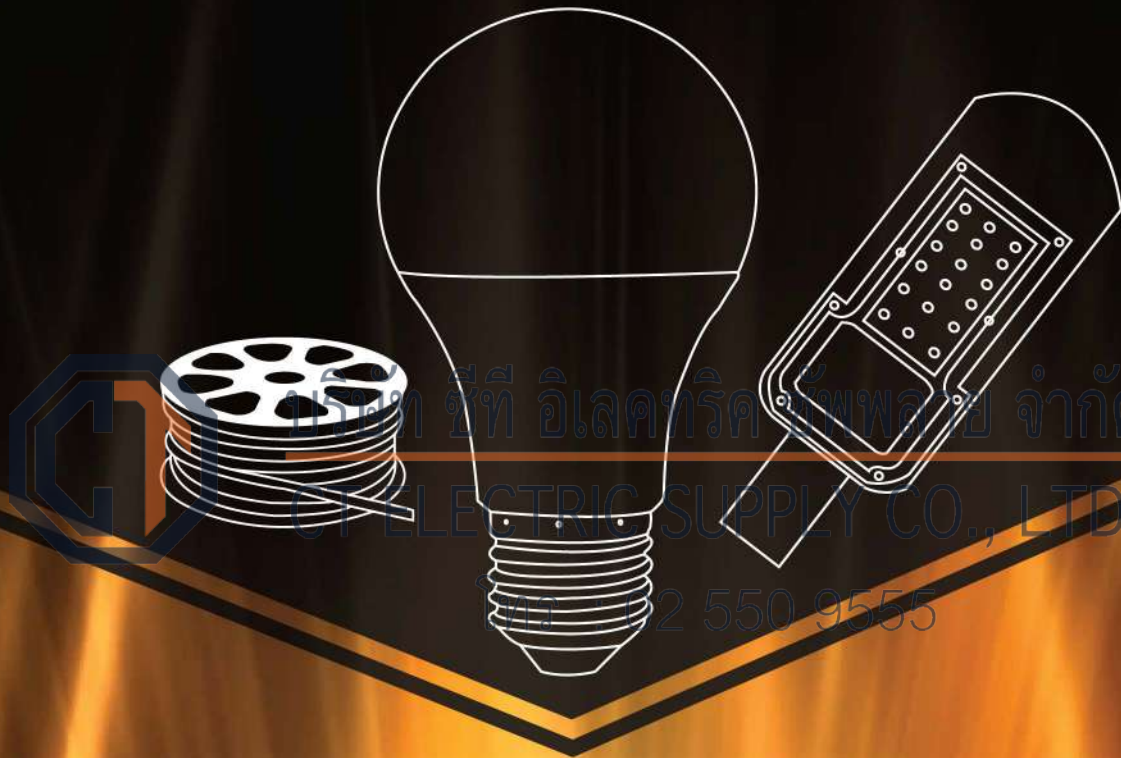

บริษัท ซีที อิเล็กทริกซัพพลาย จำกัด
CT ELECTRIC SUPPLY CO., LTD.
โทร 2 550 9555

LED LIGHTING COLLECTION