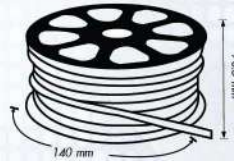

LED Strip Light

62-5050-60P-5W-1M-WW

62-5050-60P-5W-1M-YE

62-5050-60P-5W-1M-BL

โทร. 1955-2551

62-5050-60P-5W-1M-RD

62-5050-60P-5W-1M-WH

62-5050-60P-5W-1M-GR