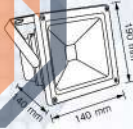

โทร. 1955-2551

บริษัท ซีที อีเลคทริค ซัพพลาย จำกัด
CT ELECTRIC SUPPLY CO., LTD.

รหัสสินค้า Code	วัตต์ Watt(W)	แรงดันไฟฟ้า Voltage(V)	ความสว่าง Lumen(Lm)	อุณหภูมิสี (เคลวิน) Color Temperature (K)	มุมแสง Beam Angle(°)	IP	ความถูกต้องของสี (Ra)	ขนาด(มม.) Dimension(mm)
89-0704	10W	85-265V	1000	6500K	120°	65	70	Φ110*110*H95
89-0704	10W	85-265V	1000	3000K	120°	65	70	Φ110*110*H95
89-0704	10W	85-265V	1000	RGB	120°	65	70	Φ110*110*H95
89-0704	20W	85-265V	2000	6500K	120°	65	70	Φ140*180*H130
89-0704	20W	85-265V	2000	3000K	120°	65	70	Φ140*180*H130
89-0704	20W	85-265V	2000	RGB	120°	65	70	Φ140*180*H130
89-0704	50W	85-265V	5000	6500K	120°	65	70	Φ230*280*H140
89-0704	50W	85-265V	5000	3000K	120°	65	70	Φ230*280*H140
89-0704	100W	85-265V	10000	6500K	120°	65	70	Φ290*360*H100