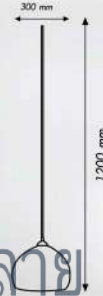

Pendant Modern Lamp Collection

A 37-801-300

SIZE : 300x1200 mm
LAMP : E27x1
MATERIAL : PLASTIC

B 37-801-400P

SIZE : 400x1200 mm
LAMP : E27x1
MATERIAL : PLASTIC