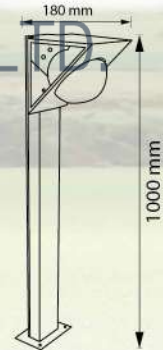

A 05-909-2-BK-A

LAMP : E27x2
COLOR : BK
MATERIAL : STEEL GLASS

B 05-893-2A 05-893/2BK-BK

Light POLE-D-100x100x2MM-3M-BK

LAMP : E27x2
COLOR : BK
MATERIAL : STEEL GLASS

C 05-893-4A

Light POLE-D-100x100x2MM-3M-BK