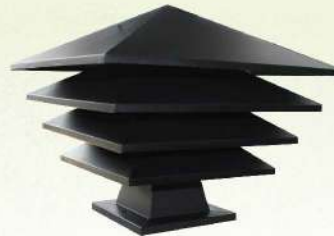

H 05-981-BK
SIZE : D:400x400 mm
H:355 mm
LAMP :E27x1
COLOR :BK
MATERIAL : STEEL

บริษัท ซีที อิเล็กทริค ซัพพลาย จำกัด

CT ELECTRIC SUPPLY CO., LTD.

โทร : 02 550 9555