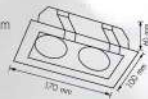

E 41-029-2

SIZE : Φ D:100x170 mm
H:60 mm
LAMP : MR16x2
COLOR : VVH
MATERIAL : STEEL