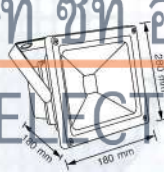

โทร. 1955-2551

บริษัท ซีที อีเลคทริค ซัพพลาย จำกัด
CT ELECTRIC SUPPLY CO., LTD.

รหัสสินค้า Code	วัตต์ Watt(W)	แรงดันไฟฟ้า Voltage(V)	ความสว่าง Lumen(Lm)	อุณหภูมิสี (เคลวิน) Color Temperature (K)	มุมแสง Beam Angle(°)	IP	ความถูกต้องของสี (Ra)	ขนาด(มม.) Dimension(mm)
89-0704	10W	85-265V	1000	6500K	120°	65	70	Φ110*110*H95
89-0704	10W	85-265V	1000	3000K	120°	65	70	Φ110*110*H95
89-0704	10W	85-265V	1000	RGB	120°	65	70	Φ110*110*H95
89-0704	20W	85-265V	2000	6500K	120°	65	70	Φ140*180*H130
89-0704	20W	85-265V	2000	3000K	120°	65	70	Φ140*180*H130
89-0704	20W	85-265V	2000	RGB	120°	65	70	Φ140*180*H130
89-0704	50W	85-265V	5000	6500K	120°	65	70	Φ230*280*H140
89-0704	50W	85-265V	5000	3000K	120°	65	70	Φ230*280*H140
89-0704	100W	85-265V	10000	6500K	120°	65	70	Φ290*360*H100