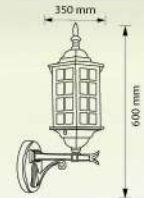

E 06-752-BK
LAMP : E27x1
COLOR : BK
MATERIAL : PLASTIC-GLASS