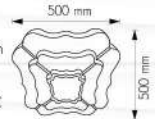

F 20-9178-500RD

SIZE : 550x110 mm
LAMP : LED 3 STEP
COLOR : WH+WW
MATERIAL : STEEL-PLASTIC

G 20-9182-500RD

SIZE : 500x110 mm
LAMP : LED 3 STEP
COLOR : WH+WW
MATERIAL : STEEL-PLASTIC

H 20-9187-500SQ

SIZE : 500x500x110 mm
LAMP : LED 3 STEP
COLOR : WH+WW
MATERIAL : STEEL-PLASTIC