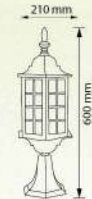

บริษัท ซีที อีเลคทริค ซัพพลาย จำกัด
CT ELECTRIC SUPPLY CO., LTD.

โทร : 02-550 9555