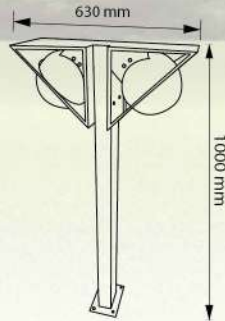

A 05-909-2-BK-A

LAMP : E27x2
COLOR : BK
MATERIAL : STEEL GLASS

B 05-893-2A 05-893/2BK-BK

Light POLE-D-100x100x2MM-3M-BK

LAMP : E27x2
COLOR : BK
MATERIAL : STEEL GLASS

C 05-893-4A

Light POLE-D-100x100x2MM-3M-BK