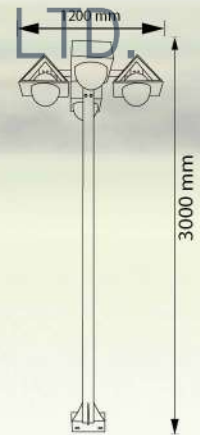

Light POLE-D-100x100x2MM-3M-BK

LAMP : E27x4
COLOR : BK
MATERIAL : STEEL GLASS