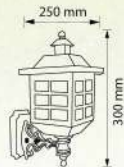

C 06-561-BK-B
LAMP : E27x1
COLOR : BK
MATERIAL : PLASTIC-GLASS