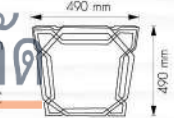

SIZE : 490x490x110 mm
LAMP : LED 3 STEP
COLOR : WH+WW
MATERIAL : STEEL-PLASTIC

บริษัท ซีที อีเล็คทริค จำกัด
CT ELECTRIC SUPPLY CO., LTD.

โทร : 02 550 9555