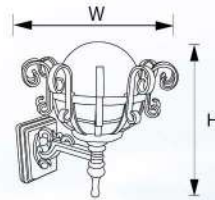

Outdoor Set Series Collection

A	Dimension(mm.)	W	H	Lamp	Color	Material
06-591-BK-A	300	390	E27	BK	PLASTIC-GLASS	
06-592-BK-A	350	330	E27	BK	PLASTIC-GLASS