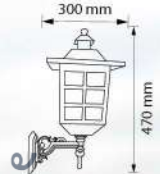

D 06-547-BK-G
LAMP : E27x1
COLOR : BK
MATERIAL : PLASTIC-GLASS