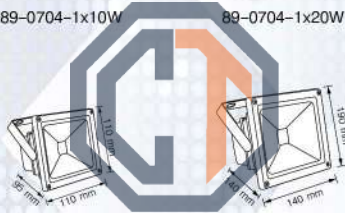

โทร. 1955-2551

บริษัท ซีที อีเลคทริค ซัพพลาย จำกัด
CT ELECTRIC SUPPLY CO., LTD.

รหัสสินค้า Code	วัตต์ Watt(W)	แรงดันไฟฟ้า Voltage(V)	ความสว่าง Lumen(Lm)	อุณหภูมิสี (เคลวิน) Color Temperature (K)	มุมแสง Beam Angle(°)	IP	ความถูกต้องของสี (Ra)	ขนาด(มม.) Dimension(mm)
89-0704	10W	85-265V	1000	6500K	120°	65	70	Φ110*110*H95
89-0704	10W	85-265V	1000	3000K	120°	65	70	Φ110*110*H95
89-0704	10W	85-265V	1000	RGB	120°	65	70	Φ110*110*H95
89-0704	20W	85-265V	2000	6500K	120°	65	70	Φ140*180*H130
89-0704	20W	85-265V	2000	3000K	120°	65	70	Φ140*180*H130
89-0704	20W	85-265V	2000	RGB	120°	65	70	Φ140*180*H130
89-0704	50W	85-265V	5000	6500K	120°	65	70	Φ230*280*H140
89-0704	50W	85-265V	5000	3000K	120°	65	70	Φ230*280*H140
89-0704	100W	85-265V	10000	6500K	120°	65	70	Φ290*360*H100