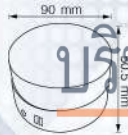

LED Ceiling Lamp

890053 , 890054 , 890055 , 890056

890057 , 890058 , 890059 , 890060

บริษัท ซีที อิเล็กทริก ซัพพลาย จำกัด
CT ELECTRIC SUPPLY CO., LTD.

โทร. 1955-2551

รหัสสินค้า Code	วัตต์ Watt(W)	แรงดันไฟฟ้า Voltage(V)	ความสว่าง Lumen(Lm)	อุณหภูมิสี (เคลวิน) Color Temperature (K)	มุมแสง Beam Angle(°)	IP	ความถูกต้องของสี (Ra)	ขนาด(มม.) Dimension(mm)
890053	6W	110-265V	420	6500K	100°	20	80	Φ90*H55
890054	6W	110-265V	420	3000K	100°	20	80	Φ90*H55
890055	12W	110-265V	840	6500K	100°	20	80	Φ120*H55
890056	12W	110-265V	840	3000K	100°	20	80	Φ120*H55
890057	6W	110-265V	420	6500K	100°	20	80	90°90*H55
890058	6W	110-265V	420	3000K	100°	20	80	90°90*H55
890059	12W	110-265V	840	6500K	100°	20	80	120°120*H55
890060	12W	110-265V	840	3000K	100°	20	80	120°120*H55