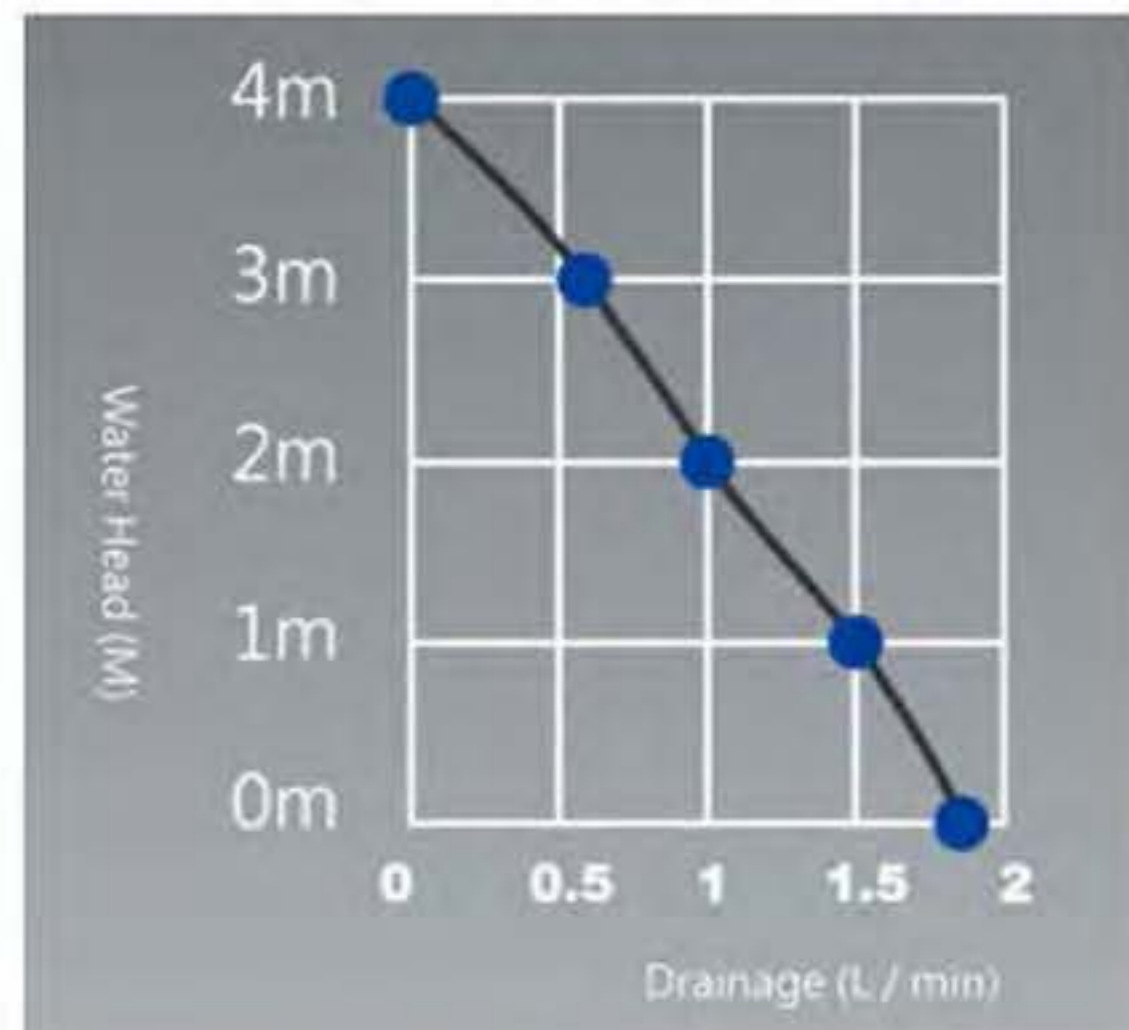

Water Head (M) / Drainage (L / min)

บริษัท บี.เค.แอร์ซัพพลาย จำกัด

611,613 ถนนพระราม3 แขวงบางโพงพาง เขตยานนาวา กรุงเทพมหานคร 10120

T: 02-284-2826 02-294-5260 02-294-5261 02-294-2972 F: 02-294-2973

email: bkairsupply@hotmail.com LINE ID: bkairsupply.com

ข้อมูลเพิ่มเติม