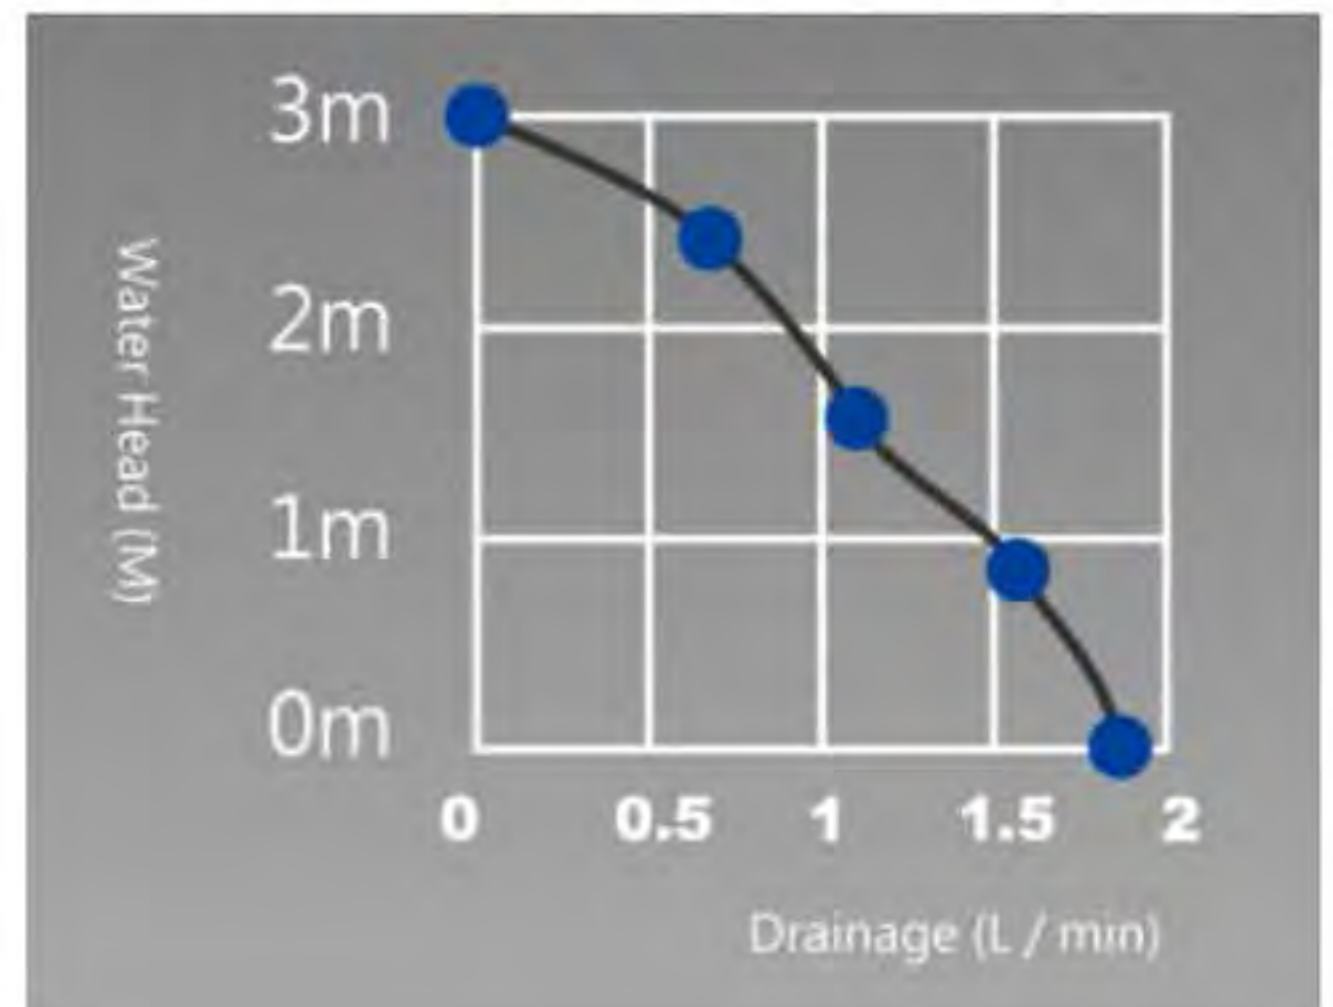

Water Head (M) / Drainage (L / min)

บริษัท บี.เค.แอร์ซัพพลาย จำกัด

611,613 ถนนพระราม3 แขวงบางโพงพาง เขตยานนาวา กรุงเทพมหานคร 10120

T: 02-284-2826 02-294-5260 02-294-5261 02-294-2972 F: 02-294-2973

email: bkairsupply@hotmail.com LINE ID: bkairsupply.com

ข้อมูลเพิ่มเติม