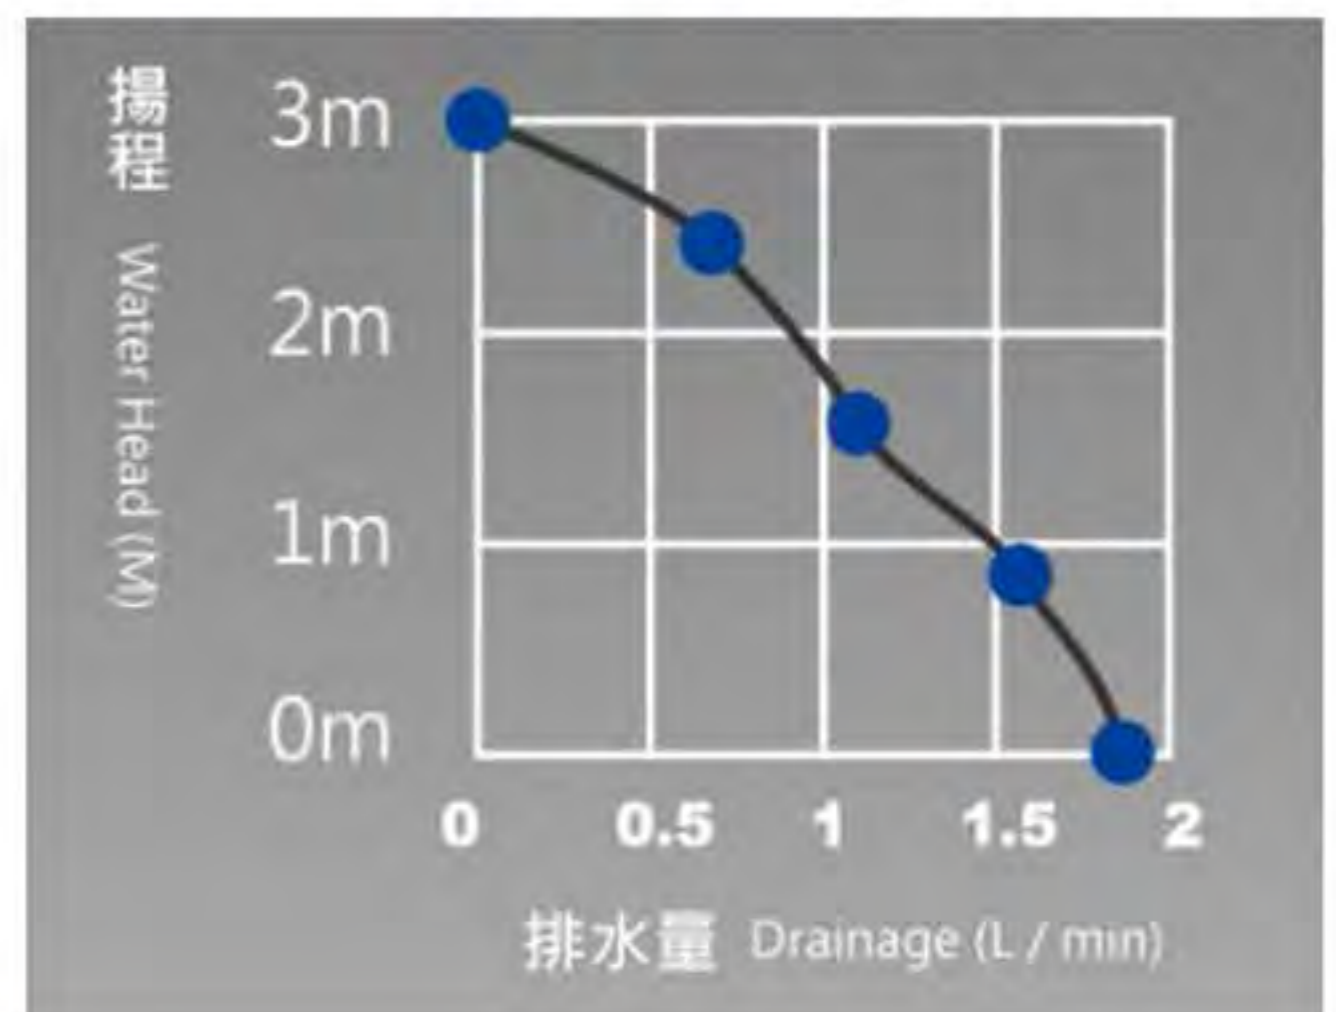

Water Hea (M) / Drainage (L / min)

บริษัท บี.เค.แอร์ซัพพลาย จำกัด

611,613 ถนนพระราม3 แขวงบางโพงพาง เขตยานนาวา กรุงเทพมหานคร 10120

T: 02-284-2826 02-294-5260 02-294-5261 02-294-2972 F: 02-294-2973

email: bkairsupply@hotmail.com LINE ID: bkairsupply.com

ข้อมูลเพิ่มเติม