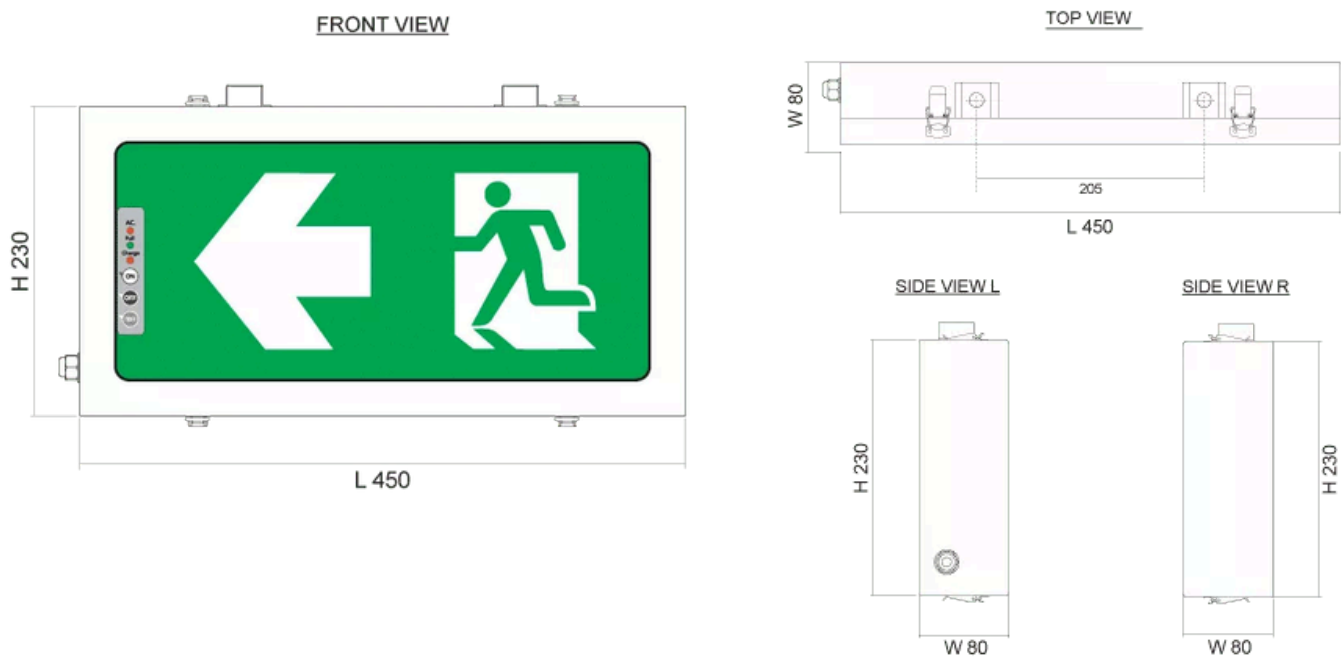

คุณสมบัติทางเทคนิค

Technical Specifications

Mode of Operation	Maintained
Input Voltage	220 VAC / 50Hz ± 10%
LED Lamp Power	10W
LED Color Temperature	6,500k - 7,000k
Battery Type / Capacity	Nickel Metal Hydride 1,800 mAh (1.2V x 3)
Charge Current (max)	0.180A
Charge Termination Voltage	1.4V/Cell
Charging Time	12 Hrs
Protections	- AC, DC Fuse - Battery Low Voltage Cut-Off
Testing System	Manual Testing
Backup Time	2.0 Hrs
Housing	Stainless Steel Grade 304
Dimensions (LxWxH)	450 x 80 x 230 mm
Weight	3.20 Kg
IP Rating	66
Mounting	Surface Wall
Viewing Distance	24 M

“SUNNY” Model: EXST-10LED/S Weatherproof Exit Sign Lighting - IP66

ขนาด (mm.)

การติดตั้ง