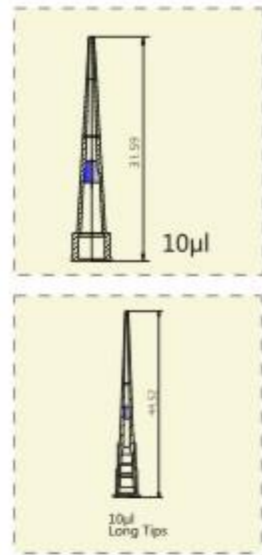

10µl Long Tips

Cat.No	Capacity(µl)	Color	Filter	Sterile	Packaging	Qty. per bag or box/case
PMT030010	10	Natural	N	N	Re-sealable bag	1000/10000
PMT031010	10	Natural	N	Y	Re-sealable bag	1000/10000
PMT130010	10	Natural	Y	N	Re-sealable bag	1000/10000
PMT131010	10	Natural	Y	Y	Re-sealable bag	1000/10000
PMT230010	10	Natural	N	N	Rack box	96/1920
PMT231010	10	Natural	N	Y	Rack box	96/1920
PMT232010	10	Natural	Y	N	Rack box	96/1920
PMT233010	10	Natural	Y	Y	Rack box	96/1920
PMT631010	10	Natural	N	Y	Re-sealable bag	96/1920
PMT731010	10	Natural	Y	Y	Re-sealable bag	96/1920