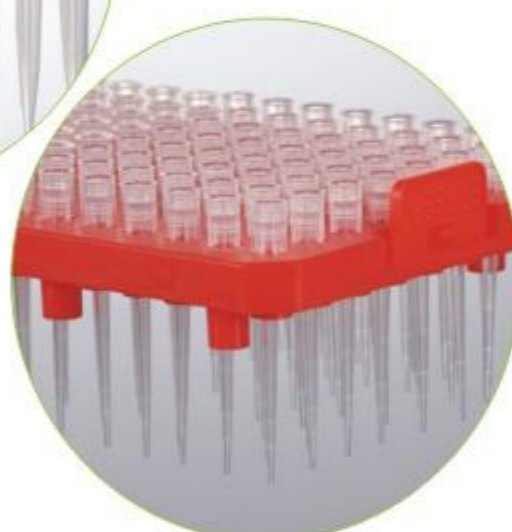

Pipette Micro Tips

ZEROTIP™

www.jetbiofil.com

ZEROTIP™ Pipette Micro Tips

JET ZEROTIP™ are manufactured from super clear high quality Polypropylene. The surfaces of the tips are produced through a special process. This process makes the tip inner surface become super hydrophobic, thus significantly reduces sample loss and provides substantially higher reproducibility when working with critical media.

- * Available with 6 transfer volumes of 10µl, 20µl, 100µl, 200µl, 300µl and 1000µl
- * Free of Nucleic Acids, Pyrogens/Endotoxins, PCR Inhibitors and Trace Metals
- * Ideal for biological samples that contain detergents such as SDS, Tween Triton 100 ect
- * Tips with PP filter are also available
- * Preferred accessories for most brand micropipettor
- * Fully autoclavable to 121°C
- * Non-Pyrogenic & DNase/RNase-free
- * Available in gamma irradiation sterilized or non-sterilized

Pipette Micro Tips

Pipette Micro Tips are good quality consumable products for micropipettor.

- * Manufactured from specially high quality polypropylene
- * Tips with PP filter are also available
- * Preferred accessories for most brand micropipettor
- * Available with 6 transfer volumes of 0.1-10µl, 2-20µl, 10-100µl, 20-200µl, 10-300µl and 100-1000µl
- * Color coded for easy identification
- * Fully autoclavable to 121°C