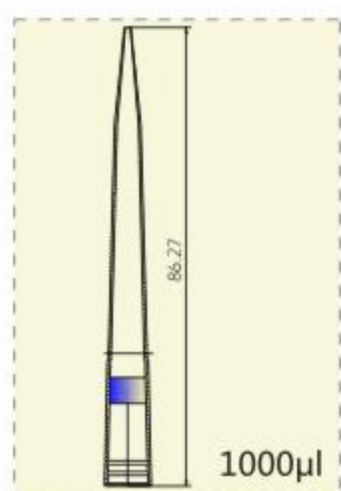

1000µl Tips

Cat.No	Capacity(µl)	Color	Filter	Sterile	Packaging	Qty. per bag or box/case
PMT010000	1000	Natural	N	N	Re-sealable bag	1000/10000
PMT011000	1000	Natural	N	Y	Re-sealable bag	1000/10000
PMT110000	1000	Natural	Y	N	Re-sealable bag	1000/10000
PMT111000	1000	Natural	Y	Y	Re-sealable bag	1000/10000
PMT250000	1000	Natural	N	N	Rack box	96/1920
PMT251000	1000	Natural	N	Y	Rack box	96/1920
PMT550000	1000	Natural	Y	N	Rack box	96/1920
PMT552000	1000	Natural	Y	Y	Rack box	96/1920
PMT950000	1000	Natural	N	N	Reloading Rack	480/4800
PMT951000	1000	Bule	N	N	Reloading Rack	480/4800
PMT611000	1000	Natural	N	Y	Re-sealable bag	96/1920
PMT711000	1000	Natural	Y	Y	Re-sealable bag	96/1920