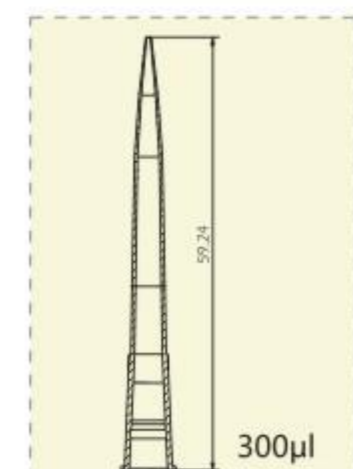

300µl Tips

Cat.No	Capacity(µl)	Color	Filter	Sterile	Packaging	Qty. per bag or box/case
PMT030300	300	Natural	N	N	Re-sealable bag	1000/10000
PMT031300	300	Natural	N	Y	Re-sealable bag	1000/10000
PMT130300	300	Natural	Y	N	Re-sealable bag	1000/10000
PMT131300	300	Natural	Y	Y	Re-sealable bag	1000/10000
PMT230300	300	Natural	N	N	Rack box	96/1920
PMT231300	300	Natural	N	Y	Rack box	96/1920
PMT232300	300	Natural	Y	N	Rack box	96/1920
PMT233300	300	Natural	Y	Y	Rack box	96/1920
PMT950300	300	Natural	N	N	Reloading Rack	960/9600
PMT631300	300	Natural	N	Y	Re-sealable bag	96/1920
PMT731300	300	Natural	Y	Y	Re-sealable bag	96/1920