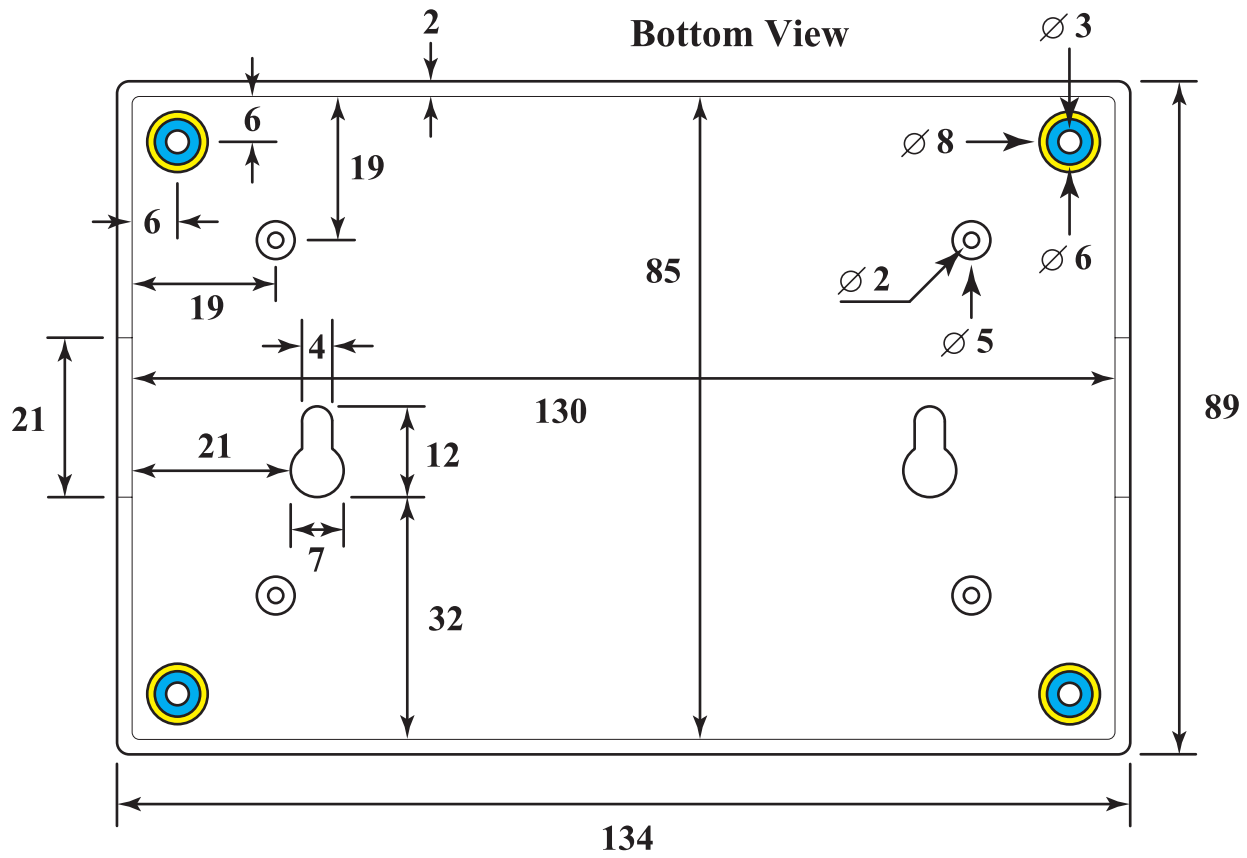

Bottom View

Side View

Side View

Hobby World Center Co.,Ltd

CODE : **FUTURE BOX FB25**

Title : **Stylishly Curved Compact Box
(Top part)**

UNIT : millimeter

Sheet **1 of 2**

Side View

Hobby World Center Co.,Ltd	
CODE :	FUTURE BOX FB25
Title :	Stylishly Curved Compact Box (Bottom part)
UNIT : millimeter	Sheet 2 of 2