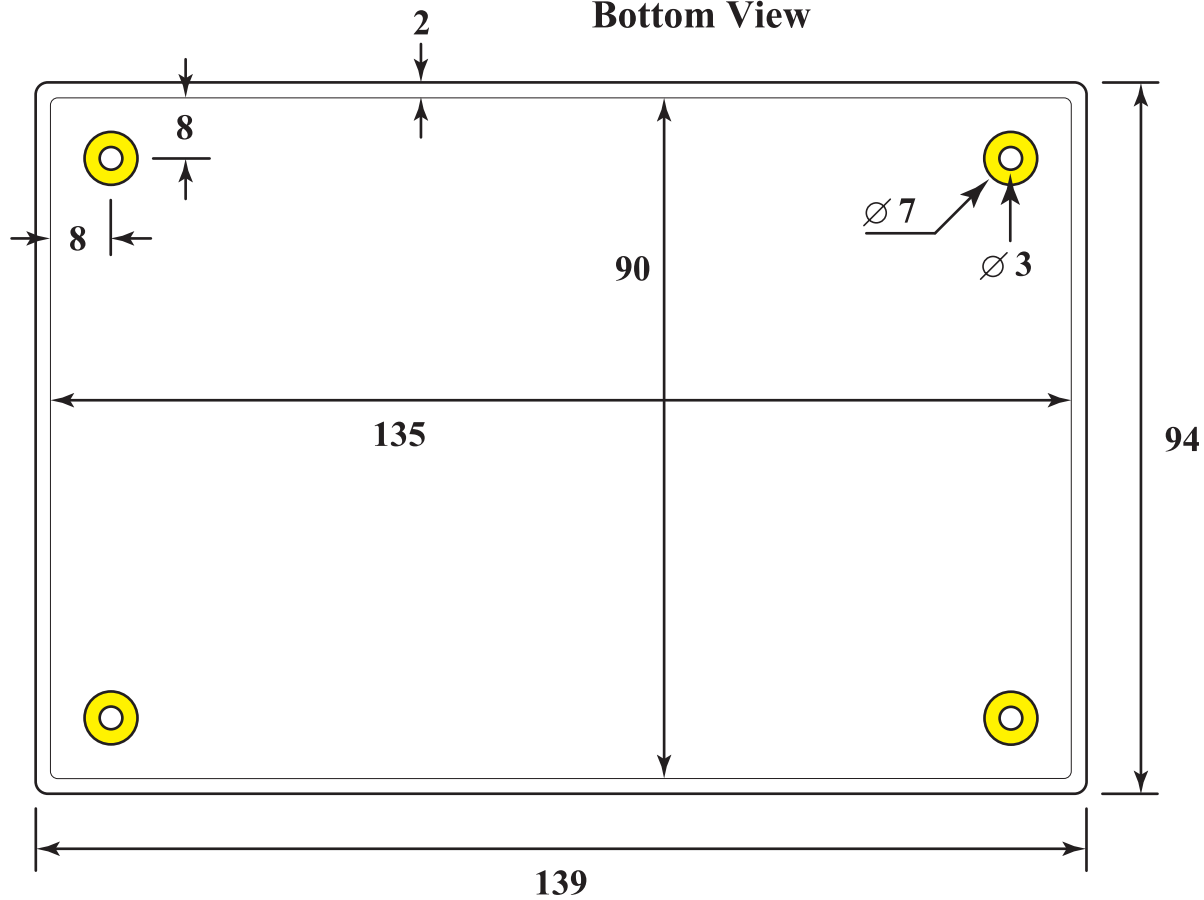

Bottom View

Side View

Side View

Hobby World Center Co.,Ltd

CODE : **FUTURE BOX FB25**

Title : **Stylishly Curved Compact Box
(Top part)**

UNIT : millimeter

Sheet **1 of 2**

Side View

Hobby World Center Co.,Ltd	
CODE :	FUTURE BOX FB25
Title :	Stylishly Curved Compact Box (Bottom part)
UNIT : millimeter	Sheet 2 of 2