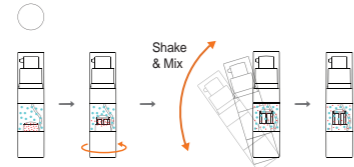

HOW TO USE

CODE	N3 454	N3 454E	TYPE
CAPACITY	9ml + 1ml	9ml + 1ml	Dual Mix Pump
DIAMETER	27.3	27.3	
HEIGHT	108.1	106.3	
NECK	Screw	Screw	

CODE	N3 454P	N3 454D	TYPE
CAPACITY	12.5ml+2.5ml	12.5ml+2.5ml	Dual Mix Pump Dropper
DIAMETER	34.3	34.3	
HEIGHT	106.5	102	
NECK	Snap+Screw	Snap+Screw	