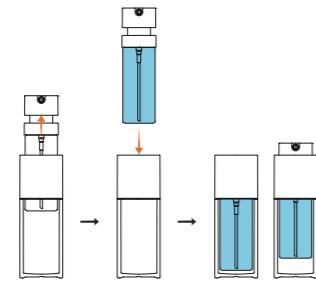

Button : PP / ASA
 Shoulder : PET / PCTG
 Outer Bottle : PET(PCR) / ABS
 Inner Bottle : PP(PCR)

HOW TO USE

HOW TO REFILL

HOW TO USE

CODE	CAPACITY	DIAMETER \ominus	HEIGHT \boxplus	TYPE
N3 657	30ml	39	111.7	Dip-tube (Refillable)
N3 657-1	30ml	39	111.7	
N3 384	30ml	38.3	121	Airless (Refillable)
N3 385	50ml	38.3	162	