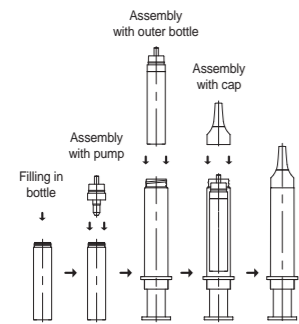

FILLING PROCESS

	Refill		Refill	
CODE	N3 288-1A	N3 288-1	N3 288A	N3 288
CAPACITY	5ml	5ml	10ml	10ml
DIAMETER	24.6	24.6	24.6	24.6
HEIGHT	140.4	154.6	166.3	180.8
TYPE	Snap	Snap	Snap	Snap

CODE	N6 222	N6 222-1	N3 570	N3 570-1
CAPACITY	3.5ml	3.5ml	5ml	10ml
DIAMETER	15.8	15.8	23.5	23.5
HEIGHT	85.9	85.9	115.3	140.1
TYPE			Airless(Refillable)	Airless(Refillable)