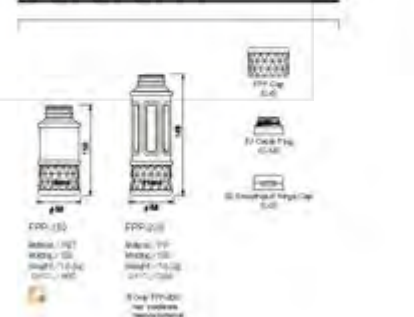

A perfect fit for any lifestyle.

Bottles for food with contemporary designs.

The gentle form and beautiful panel design highlight the product.

CPIS Circle

YG-F Circle

FJ Circle

FPP Circle

**CPIS
YG-F
FJ
FPP**

THE NATURAL
น้ำดื่มธรรมชาติ