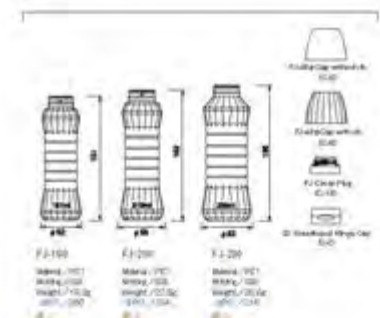

A perfect fit for any lifestyle.

Bottles for food with contemporary designs.

The gentle form and beautiful panel design highlight the product.

CPIS Circle

YG-F Circle

FJ Circle

FPP Circle

**CPIS
YG-F
FJ
FPP**

THE NATURAL
น้ำดื่มธรรมชาติ