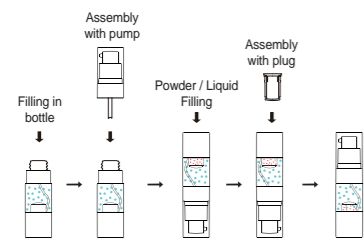

Dosage 0.2cc

MOQ ขั้นต่ำ 3,000 ชิ้น

New
DMPD

Dual Mix Pump & Dropper

Part Material

Cap: SAN / PETG
Applicator: PP
Bulb: NBR / TPE
Shoulder: ABS / PETG
Bottle: PETG

FILLING PROCESS

HOW TO USE