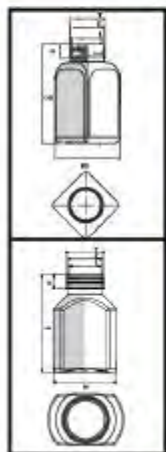

RN38-SQ/REC

CAP +Colors