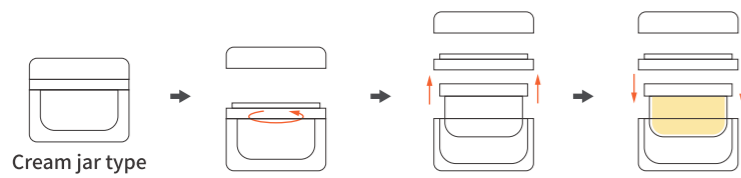

ECO package MOQ 5,000+ up

GLASS

Glass Refill

CHARACTERISTICS

- High-level of sustainability
- -Reusable outer case
- -Replaceable inner case
- PCR PP availability
- Luxurious finish of thick wall glass

RECYCLE MATERIAL

- Cap : PP
- Pump : PP(Metal-free)
- Inner bottle / jar : PP
- Outer bottle / jar : Glass

DOSAGE : 0.2cc

HOW TO REFILL

CODE	CAPACITY	DIAMETER $\ominus$	HEIGHT $\boxplus$	TYPE
N3 637-4	15ml	37.5	110	Airless Metal Free Dip tube Metal Free (refillable)
N3 637-1	20ml	37.5	123.6	
N3 637-2	30ml	37.5	149.5	
N3 637-3	50ml	42.5	158.5	
N4 613	50g	75	58.5	Cream jar (refillable)