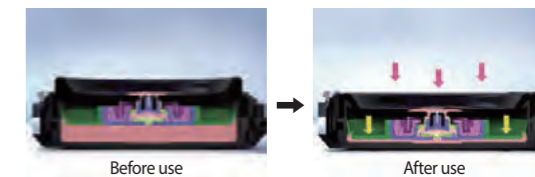

WORKING PROCESS

CODE	N4 001	N4 002	N4 002-1	N4 108-2	N4 517	N4 517-1	N4 517-2	N4 511	N4 511-1
CAPACITY	2.5g	5g	7g	3g	10g	20g	25g	10g	20g
DIAMETER	27	27	27	45	70	70	70	70	70
HEIGHT	29	55	73.7	21	30	35	45	30	29.2
TYPE	Screw Cap	Screw Cap	Screw Cap	Screw Cap	Screw Cap	Screw Cap	Screw Cap	Hinge Cap	Hinge Cap

CODE	N3 546
CAPACITY	15g
DIAMETER	77
HEIGHT	26.5