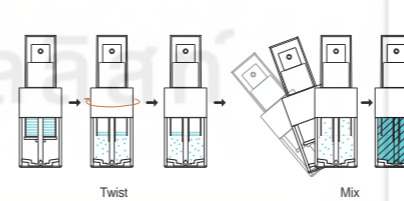

HOW TO USE

CODE	N3 454	N3 454E	TYPE
CAPACITY	9ml + 1ml	9ml + 1ml	Dual Mix Pump
DIAMETER	27.3	27.3	
HEIGHT	108.1	106.3	
NECK	Screw	Screw	

CODE	N3 454P	N3 454D	TYPE
CAPACITY	12.5ml+2.5ml	12.5ml+2.5ml	Dual Mix Pump Dropper
DIAMETER	34.3	34.3	
HEIGHT	106.5	102	
NECK	Snap+Screw	Snap+Screw	