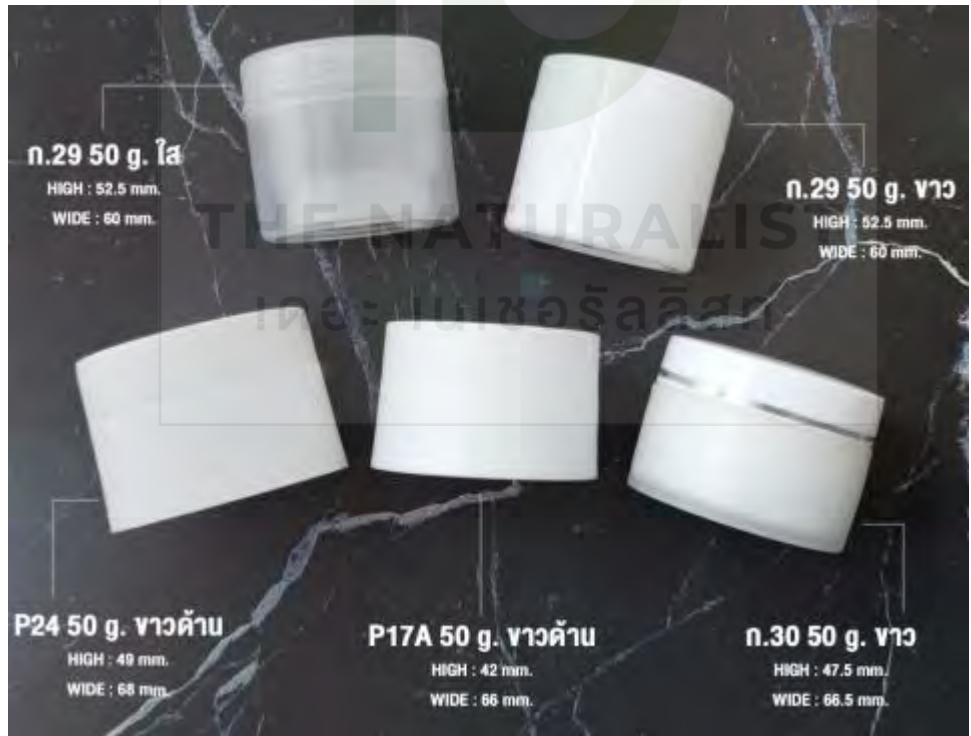

น.29 50 g. ใส
HIGH : 52.5 mm.
WIDE : 60 mm.

น.29 50 g. ขาว
HIGH : 52.5 mm.
WIDE : 60 mm.

P24 50 g. ขาวดำ
HIGH : 49 mm.
WIDE : 66 mm.

P17A 50 g. ขาวดำ
HIGH : 42 mm.
WIDE : 66 mm.

น.30 50 g. ขาว
HIGH : 47.5 mm.
WIDE : 66.5 mm.