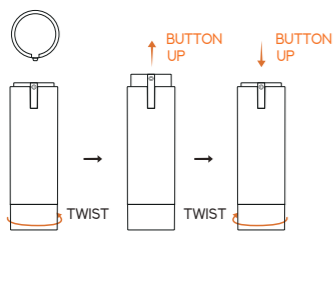

Button : PP / ASA
 Shoulder : PET / PCTG
 Outer Bottle : PET(PCR) / ABS
 Inner Bottle : PP(PCR)

HOW TO USE

HOW TO REFILL

HOW TO USE

CODE	CAPACITY	DIAMETER \ominus	HEIGHT \boxplus	TYPE
N3 657	30ml	39	111.7	Dip-tube (Refillable)
N3 657-1	30ml	39	111.7	
N3 384	30ml	38.3	121	Airless (Refillable)
N3 385	50ml	38.3	162	