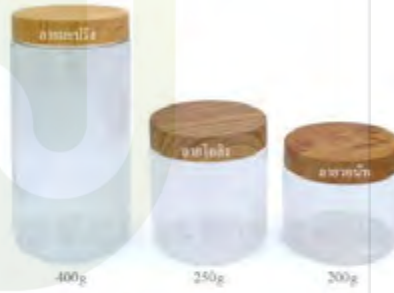

ทป. PET ฝาไม้ 50/100/150/200/250/400gm