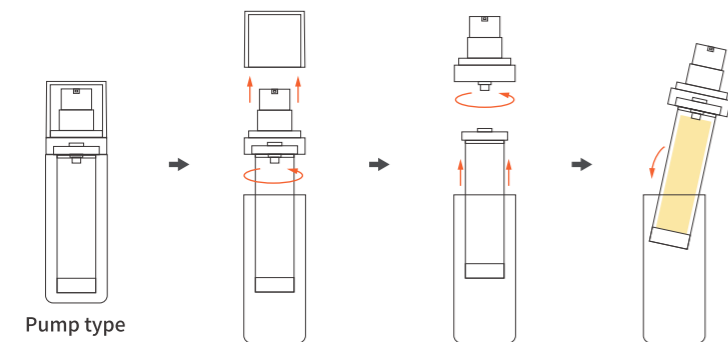

ECO package MOQ 5,000+ up

GLASS

Glass Refill

CHARACTERISTICS

- High-level of sustainability
- -Reusable outer case
- -Replaceable inner case
- PCR PP availability
- Luxurious finish of thick wall glass

RECYCLE MATERIAL

- Cap : PP
- Pump : PP(Metal-free)
- Inner bottle / jar : PP
- Outer bottle / jar : Glass

DOSAGE : 0.2cc

HOW TO REFILL

CODE	CAPACITY	DIAMETER $\ominus$	HEIGHT $\boxplus$	TYPE
N3 637-4	15ml	37.5	110	Airless Metal Free Dip tube Metal Free (refillable)
N3 637-1	20ml	37.5	123.6	
N3 637-2	30ml	37.5	149.5	
N3 637-3	50ml	42.5	158.5	
N4 613	50g	75	58.5	Cream jar (refillable)