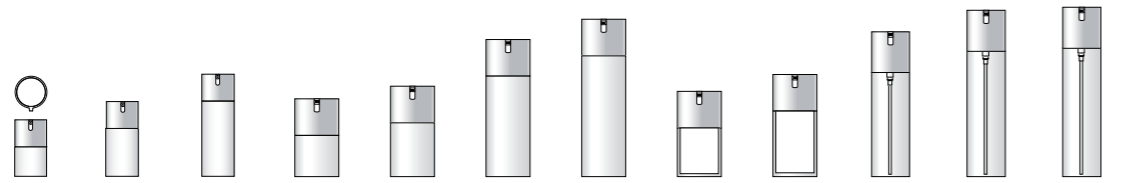

Part Material

Button : ABS
Shoulder Cap : ABS
Inner Bottle : PP
Outer Bottle : SAN / PETG / PET

Dosage 0.2cc

ON ON OFF

THE NATURALIST
เดอะเนเชอรัลลิสต์

TYPE

CODE	N3 272-1	N3 273-1	N3 274-1	N3 173	N3 174	N3 175	N3 176	N3 173-1	N3 174-1	N3 177	N3 178	N3 178-1A
CAPACITY	15ml	30ml	50ml	30ml	50ml	120ml	150ml	30ml	50ml	120ml	150ml	200ml
DIAMETER	35	35	35	47	47	47	47	47	47	47	47	47
HEIGHT	75.9	95.3	125.5	83.6	97	147	168.7	92.3	110.4	155.2	176.6	177.8
NECK	Snap	Snap	Snap	Screw	Screw	Screw	Screw	Screw	Screw	Screw	Screw	Screw