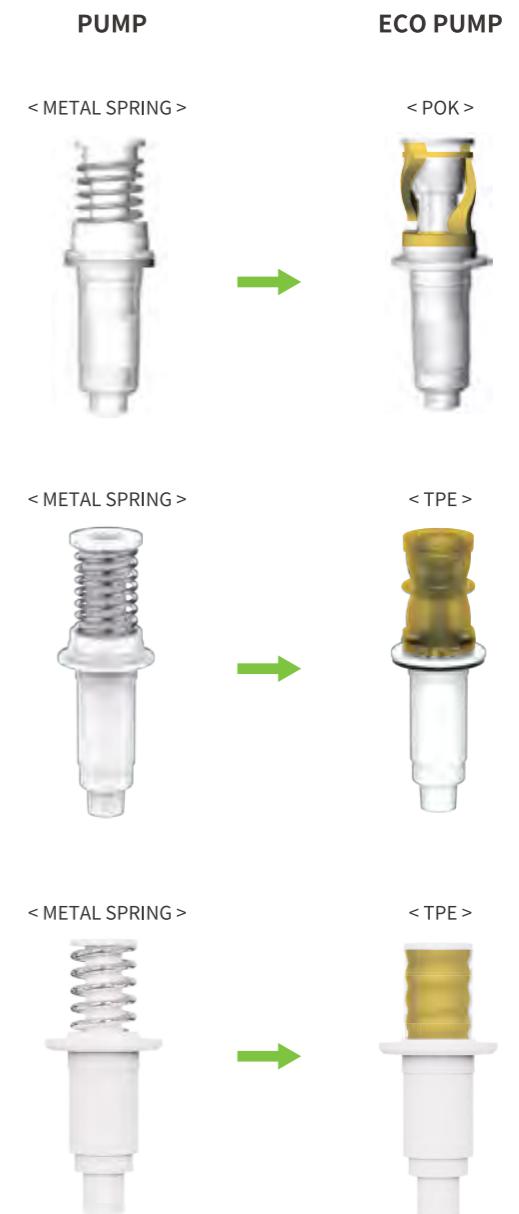

Metal Free Pump

ECO package MOQ 5,000+ up

Metal Free Pump can be recycled without necessity to separate parts.