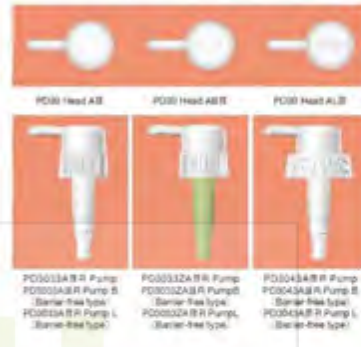

PD3033 III / PD3043 III

Compatible neck finish: 3033 II / 33/410 / 3043 II / 43/410
Dose: 3.0cc
External thread lock type
Airless type is also available