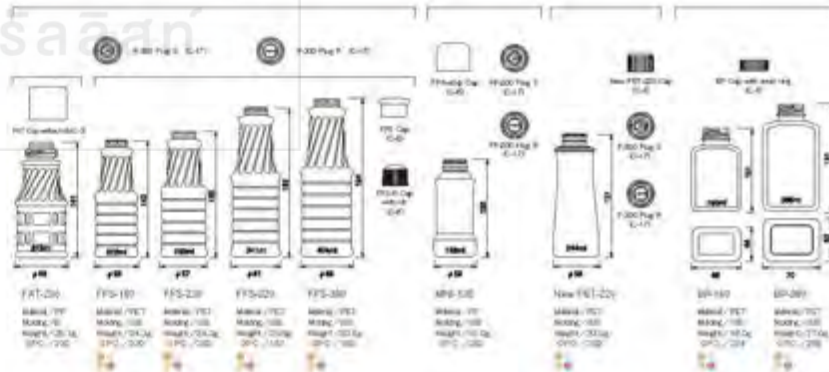

FAT/FFS/MNI/NEW PET Circle