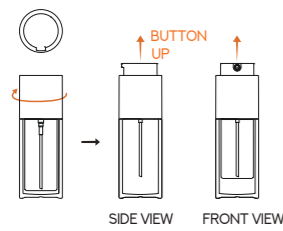

Button : PP / ASA
 Shoulder : PET / PCTG
 Outer Bottle : PET(PCR) / ABS
 Inner Bottle : PP(PCR)

HOW TO USE

HOW TO REFILL

HOW TO USE

CODE	CAPACITY	DIAMETER \ominus	HEIGHT \boxplus	TYPE
N3 657	30ml	39	111.7	Dip-tube (Refillable)
N3 657-1	30ml	39	111.7	
N3 384	30ml	38.3	121	Airless (Refillable)
N3 385	50ml	38.3	162	