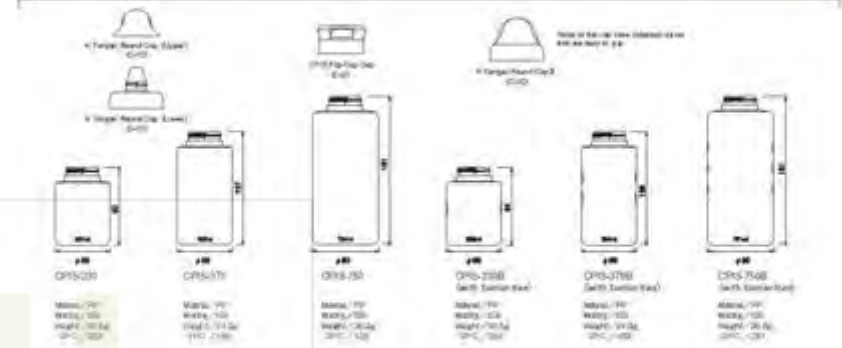

A perfect fit for any lifestyle.

Bottles for food with contemporary designs.

The gentle form and beautiful panel design highlight the product.

CPIS Circle

YG-F Circle