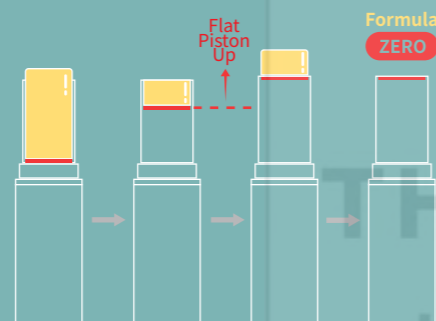

ECO package MOQ 5,000+ up

Zero Residual Stick

CHARACTERISTICS

- Bottom goes up to the very top to minimize the residue
- Mono material - All in PP
- Air-Tight

MATERIAL

Cap : PP
Shoulder : PP
Body : PP

HOW TO USE

Flat piston exposing high elevation system helps consumers to use all without residue

CODE	CAPACITY	DIAMETER $\ominus$	HEIGHT $\boxplus$
N5 380	10g	24.9	100.3
N6 273-1Z	10g	27.3	100.75