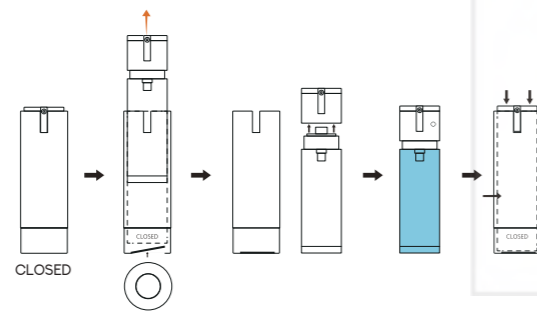

Button : PP / ASA
 Shoulder : PET / PCTG
 Outer Bottle : PET(PCR) / ABS
 Inner Bottle : PP(PCR)

HOW TO USE

HOW TO REFILL

HOW TO USE

CODE	CAPACITY	DIAMETER \ominus	HEIGHT \boxplus	TYPE
N3 657	30ml	39	111.7	Dip-tube (Refillable)
N3 657-1	30ml	39	111.7	
N3 384	30ml	38.3	121	Airless (Refillable)
N3 385	50ml	38.3	162	