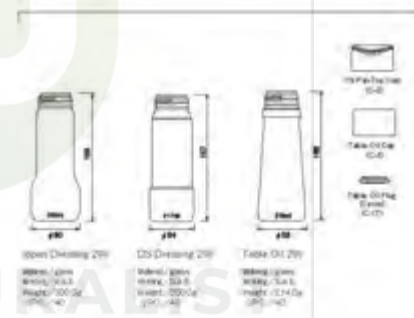

A perfect fit for any lifestyle.

Bottles for food with contemporary designs.

The gentle form and beautiful panel design highlight the product.

CPIS Circle

YG-F Circle

FJ Circle

FPP Circle

**CPIS
YG-F
FJ
FPP**

THE NATURAL
น้ำดื่มธรรมชาติ