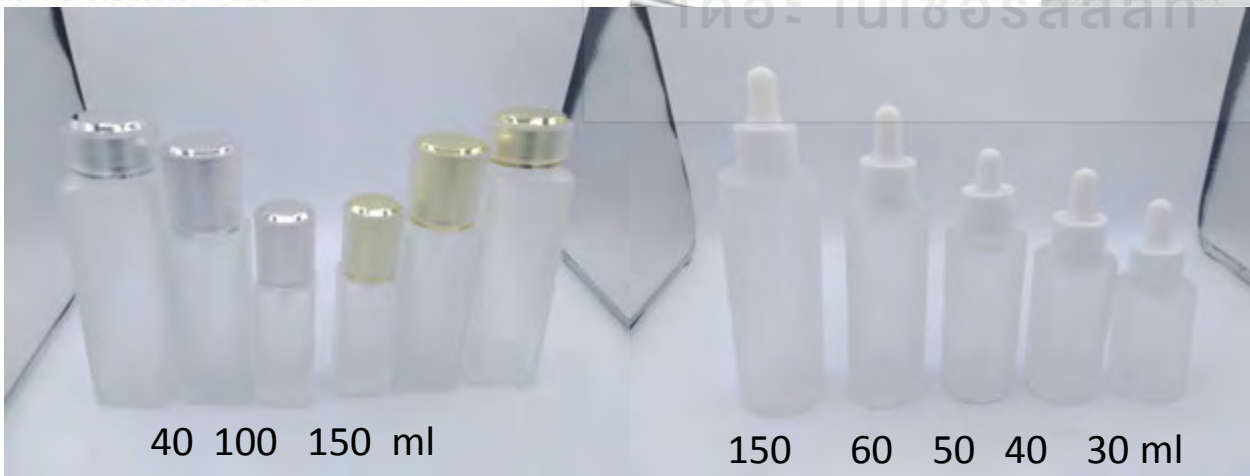

g	g	g	mm	mm	mm
200ML	189g	193ml	200ml	135mm	56.5mm	18
100ML	120g	104ml	100ml	113mm	46.2mm	18
50ML	74g	53ml	50ml	92.5mm	38.3mm	18
30ML	60g	35ml	30ml	79.2mm	34.8mm	18
15ML	37g	18ml	15ml	63mm	29.5mm	18
10ML	33.5g	12.5ml	10ml	58.4mm	26.4mm	18

A B C D E F G
30 ml 30 ml 30 ml 30 ml 30 ml 30 ml 30 ml