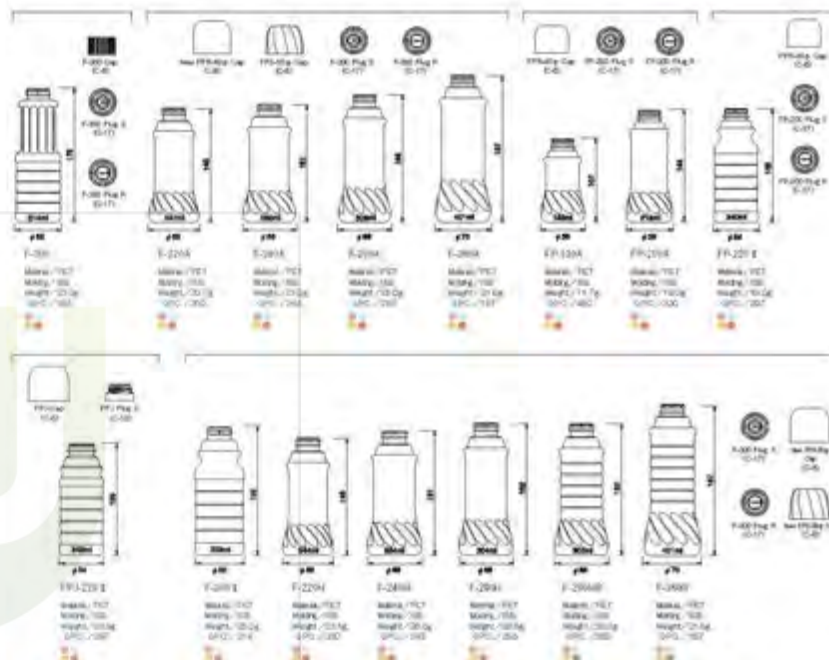

F/FP/FPJ Circle