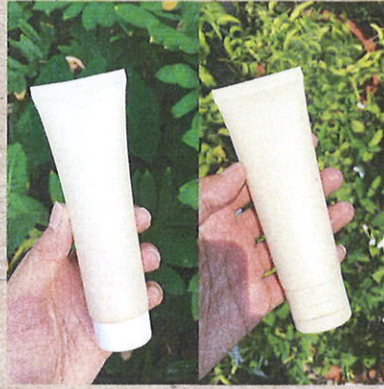

PRODUCT CODE: #876545

100ML

Moq 3,000 pcs.