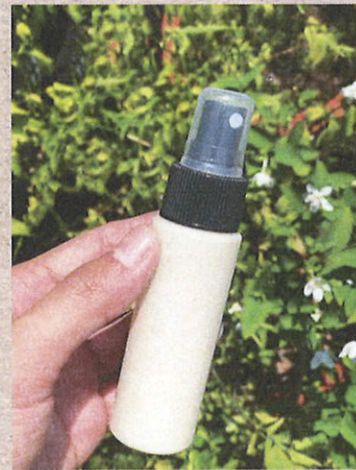

**50ML**

Moq 500 pcs.  
Gel Pump (Ø 24)

PRODUCT CODE: #507-1

**50ML**

Moq 500 pcs.  
Hair Spray (Ø 24)

PRODUCT CODE: #507-2

**50ML**

Moq 500 pcs.  
Hair Spray (Ø 24)