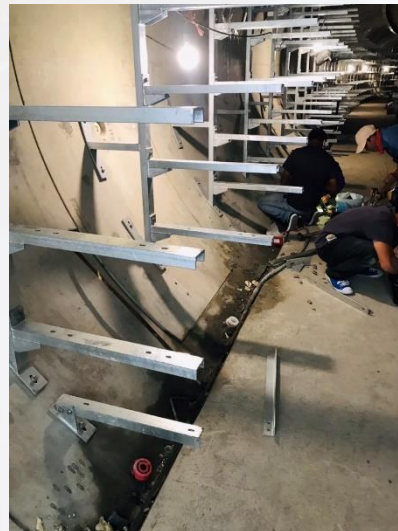

Scope : Design / Supply / Installation  
Product : Platform and Cable Support ( Metal Work )

# PHOTO REFERENCE

งานฝาบ่อ

RMU Installation Sasin

TEST TR

ATS MEA

Mitr Phol Replace Truck Evolis Breaker

Motor & Switchgear & Installation

Nakhonratchasima 3