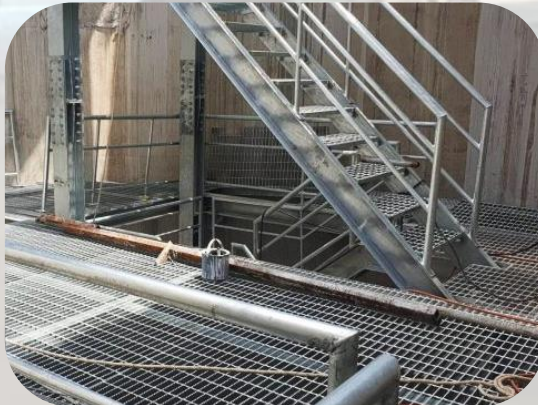

Scope : Design / Supply / Installation  
Product : Platform and Cable Support ( Metal Work )

# PHOTO REFERENCE

งานฝาบ่อ

RMU Installation Sasin

TEST TR

ATS MEA

Mitr Phol Replace Truck Evolis Breaker

Motor & Switchgear & Installation

Nakhonratchasima 3