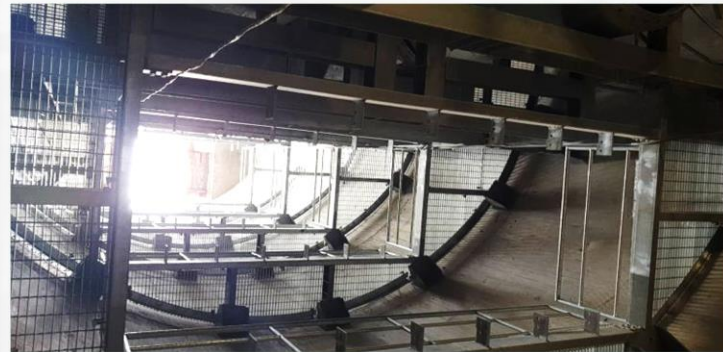

Scope : Design / Supply / Installation  
Product : Platform and Cable Support ( Metal Work )

# PHOTO REFERENCE

งานฝาบ่อ

RMU Installation Sasin

TEST TR

ATS MEA

Mitr Phol Replace Truck Evolis Breaker

Motor & Switchgear & Installation

Nakhonratchasima 3