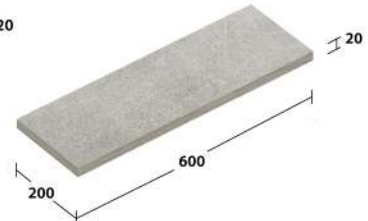

Silica Beige
สีหิน เบจ

White Sand
สีทราย

Magma Grey
สีหิน เทอร์

Black Lava
สีหิน ลาวา

Interior Wall

Exterior Wall

Interior Floor

Exterior Floor

Installation
with joint

Step

Anti Slip R10-R11

Flat Sheet

Code: **RC-6012.2**
 600x1,200x20 mm. 1.39 pcs./sq.m.
 2 pcs./ctn. 1.44 sq.m./ctn.

Code: **RC-3060.2**
 300x600x20 mm. 5.56 pcs./sq.m.
 4 pcs./ctn. 0.72 sq.m./ctn.

Code: **RC-6060.2**
 600x600x20 mm. 2.78 pcs./sq.m.
 2 pcs./ctn. 0.72 sq.m./ctn.

Code: **RC-2060.2**
 200x600x20 mm. 8.33 pcs./sq.m.
 6 pcs./ctn. 0.72 sq.m./ctn.

Code: **RC-3030.2**
 300x300x20 mm. 11.11 pcs./sq.m.
 8 pcs./ctn. 0.72 sq.m./ctn.

Code: **RC-1560.2**
 150x600x20 mm. 11.11 pcs./sq.m.
 7 pcs./ctn. 0.63 sq.m./ctn.

Properties

| Finished | Thickness | | Bullnose |
|---------------|-----------|-------|----------|
| | 1 cm. | 2 cm. | 2 cm. |
| Anti-Slip R11 | | ● | ● |
| Anti-Slip R10 | ● | | |