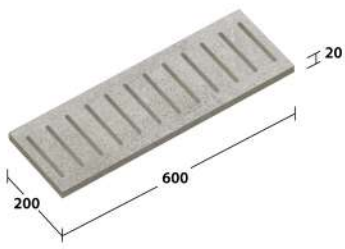

Drain Grate Tile

Code: RCD1-2060.2