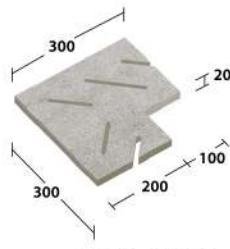

Code: RCDC6-3030.2