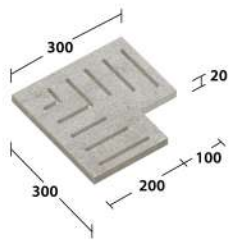

Code: RCDC1-3030.2