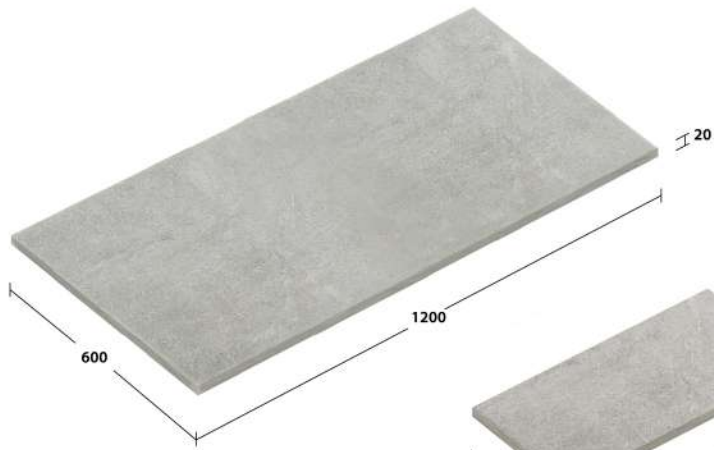

Silica Beige
สีหิน เบจ

White Sand
สีทราย

Magma Grey
สีหิน เทอร์

Black Lava
สีหิน ลาวา

Interior Wall

Exterior Wall

Interior Floor

Exterior Floor

Installation
with joint

Step

Anti Slip R10-R11

Flat Sheet

Code: **RC-6012.2**
 600x1,200x20 mm. 1.39 pcs./sq.m.
 2 pcs./ctn. 1.44 sq.m./ctn.

Code: **RC-3060.2**
 300x600x20 mm. 5.56 pcs./sq.m.
 4 pcs./ctn. 0.72 sq.m./ctn.

Code: **RC-6060.2**
 600x600x20 mm. 2.78 pcs./sq.m.
 2 pcs./ctn. 0.72 sq.m./ctn.

Code: **RC-2060.2**
 200x600x20 mm. 8.33 pcs./sq.m.
 6 pcs./ctn. 0.72 sq.m./ctn.

Code: **RC-3030.2**
 300x300x20 mm. 11.11 pcs./sq.m.
 8 pcs./ctn. 0.72 sq.m./ctn.

Code: **RC-1560.2**
 150x600x20 mm. 11.11 pcs./sq.m.
 7 pcs./ctn. 0.63 sq.m./ctn.

Properties

| Finished | Thickness | | Bullnose |
|---------------|-----------|-------|----------|
| | 1 cm. | 2 cm. | 2 cm. |
| Anti-Slip R11 | | ● | ● |
| Anti-Slip R10 | ● | | |