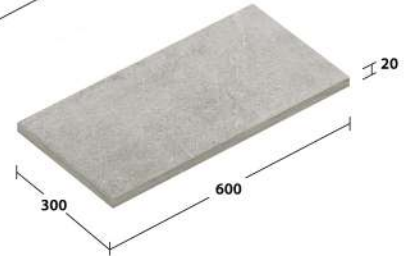

Silica Beige
สีหิน เบจ

White Sand
สีทราย

Magma Grey
สีหิน เทอร์

Black Lava
สีหิน ลาวา

Interior Wall

Exterior Wall

Interior Floor

Exterior Floor

Installation
with joint

Step

Anti Slip R10-R11

Flat Sheet

Code: **RC-6012.2**
 600x1,200x20 mm. 1.39 pcs./sq.m.
 2 pcs./ctn. 1.44 sq.m./ctn.

Code: **RC-3060.2**
 300x600x20 mm. 5.56 pcs./sq.m.
 4 pcs./ctn. 0.72 sq.m./ctn.

Code: **RC-6060.2**
 600x600x20 mm. 2.78 pcs./sq.m.
 2 pcs./ctn. 0.72 sq.m./ctn.

Code: **RC-2060.2**
 200x600x20 mm. 8.33 pcs./sq.m.
 6 pcs./ctn. 0.72 sq.m./ctn.

Code: **RC-3030.2**
 300x300x20 mm. 11.11 pcs./sq.m.
 8 pcs./ctn. 0.72 sq.m./ctn.

Code: **RC-1560.2**
 150x600x20 mm. 11.11 pcs./sq.m.
 7 pcs./ctn. 0.63 sq.m./ctn.

Properties

| Finished | Thickness | | Bullnose |
|---------------|-----------|-------|----------|
| | 1 cm. | 2 cm. | 2 cm. |
| Anti-Slip R11 | | ● | ● |
| Anti-Slip R10 | ● | | |