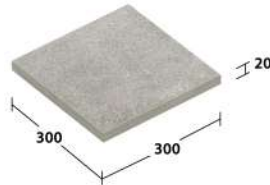

Silica Beige
สีหิน เบจ

White Sand
สีทราย

Magma Grey
สีหิน เทอร์

Black Lava
สีหิน ลาวา

Interior Wall

Exterior Wall

Interior Floor

Exterior Floor

Installation
with joint

Step

Anti Slip R10-R11

Flat Sheet

Code: **RC-6012.2**
 600x1,200x20 mm. 1.39 pcs./sq.m.
 2 pcs./ctn. 1.44 sq.m./ctn.

Code: **RC-3060.2**
 300x600x20 mm. 5.56 pcs./sq.m.
 4 pcs./ctn. 0.72 sq.m./ctn.

Code: **RC-6060.2**
 600x600x20 mm. 2.78 pcs./sq.m.
 2 pcs./ctn. 0.72 sq.m./ctn.

Code: **RC-2060.2**
 200x600x20 mm. 8.33 pcs./sq.m.
 6 pcs./ctn. 0.72 sq.m./ctn.

Code: **RC-3030.2**
 300x300x20 mm. 11.11 pcs./sq.m.
 8 pcs./ctn. 0.72 sq.m./ctn.

Code: **RC-1560.2**
 150x600x20 mm. 11.11 pcs./sq.m.
 7 pcs./ctn. 0.63 sq.m./ctn.

Properties

| Finished | Thickness | | Bullnose |
|---------------|-----------|-------|----------|
| | 1 cm. | 2 cm. | 2 cm. |
| Anti-Slip R11 | | ● | ● |
| Anti-Slip R10 | ● | | |