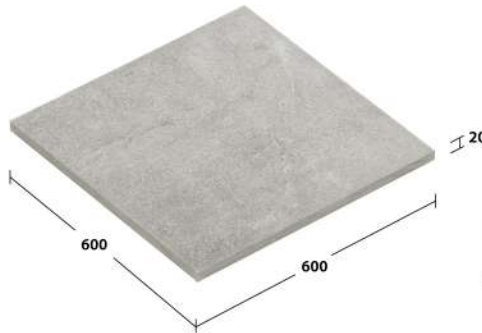

Silica Beige
สีหิน เบจ

White Sand
สีทราย

Magma Grey
สีหิน เทอร์

Black Lava
สีหิน ลาวา

Interior Wall

Exterior Wall

Interior Floor

Exterior Floor

Installation
with joint

Step

Anti Slip R10-R11

Flat Sheet

Code: **RC-6012.2**
 600x1,200x20 mm. 1.39 pcs./sq.m.
 2 pcs./ctn. 1.44 sq.m./ctn.

Code: **RC-3060.2**
 300x600x20 mm. 5.56 pcs./sq.m.
 4 pcs./ctn. 0.72 sq.m./ctn.

Code: **RC-6060.2**
 600x600x20 mm. 2.78 pcs./sq.m.
 2 pcs./ctn. 0.72 sq.m./ctn.

Code: **RC-2060.2**
 200x600x20 mm. 8.33 pcs./sq.m.
 6 pcs./ctn. 0.72 sq.m./ctn.

Code: **RC-3030.2**
 300x300x20 mm. 11.11 pcs./sq.m.
 8 pcs./ctn. 0.72 sq.m./ctn.

Code: **RC-1560.2**
 150x600x20 mm. 11.11 pcs./sq.m.
 7 pcs./ctn. 0.63 sq.m./ctn.

Properties

| Finished | Thickness | | Bullnose |
|---------------|-----------|-------|----------|
| | 1 cm. | 2 cm. | 2 cm. |
| Anti-Slip R11 | | ● | ● |
| Anti-Slip R10 | ● | | |