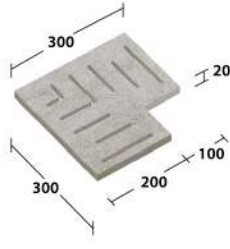

Bullnose

Code: **RCS-3060.2**
 300x600x20 mm. 1.67 pcs./m.
 4 pcs./ctn. 2.40 m./ctn.

Bullnose with Broaching Line

Code: **RCS3-3060.2**
 300x600x20 mm. 1.67 pcs./m.
 4 pcs./ctn. 2.40 m./ctn.

Drop Face

Code: **RCL-3060.2**
 300x600x50x20 mm. 1.67 pcs./m.
 2 pcs./ctn. 1.20 m./ctn.

Drain Grate Tile

Code: RCD1-2060.2

Code: RCDC1-3030.2

Code: RCD2-2060.2

Code: RCDC2-3030.2

Code: RCD3-2060.2

Code: RCDC3-3030.2

Code: RCD5-2060.2