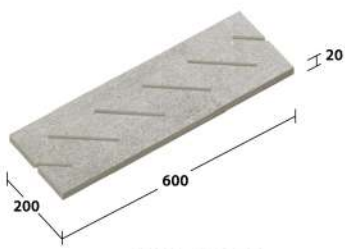

Code: RCD6-2060.2