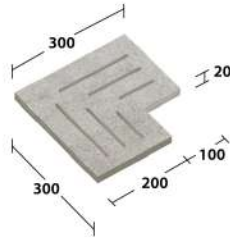

Bullnose

Code: **RCS-3060.2**
 300x600x20 mm. 1.67 pcs./m.
 4 pcs./ctn. 2.40 m./ctn.

Bullnose with Broaching Line

Code: **RCS3-3060.2**
 300x600x20 mm. 1.67 pcs./m.
 4 pcs./ctn. 2.40 m./ctn.

Drop Face

Code: **RCL-3060.2**
 300x600x50x20 mm. 1.67 pcs./m.
 2 pcs./ctn. 1.20 m./ctn.

Drain Grate Tile

Code: RCD1-2060.2

Code: RCDC1-3030.2

Code: RCD2-2060.2

Code: RCDC2-3030.2

Code: RCD3-2060.2

Code: RCDC3-3030.2

Code: RCD5-2060.2