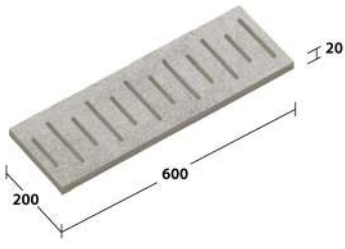

Code: RCD2-2060.2