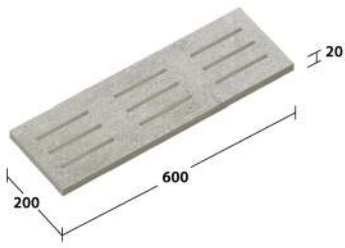

Bullnose

Code: **RCS-3060.2**
 300x600x20 mm. 1.67 pcs./m.
 4 pcs./ctn. 2.40 m./ctn.

Bullnose with Broaching Line

Code: **RCS3-3060.2**
 300x600x20 mm. 1.67 pcs./m.
 4 pcs./ctn. 2.40 m./ctn.

Drop Face

Code: **RCL-3060.2**
 300x600x50x20 mm. 1.67 pcs./m.
 2 pcs./ctn. 1.20 m./ctn.

Drain Grate Tile

Code: RCD1-2060.2

Code: RCDC1-3030.2

Code: RCD2-2060.2

Code: RCDC2-3030.2

Code: RCD3-2060.2

Code: RCDC3-3030.2

Code: RCD5-2060.2