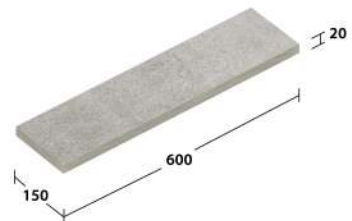

Silica Beige
สีหิน เบจ

White Sand
สีทราย

Magma Grey
สีหิน เทอร์

Black Lava
สีหิน ลาวา

Interior Wall

Exterior Wall

Interior Floor

Exterior Floor

Installation
with joint

Step

Anti Slip R10-R11

Flat Sheet

Code: **RC-6012.2**
 600x1,200x20 mm. 1.39 pcs./sq.m.
 2 pcs./ctn. 1.44 sq.m./ctn.

Code: **RC-3060.2**
 300x600x20 mm. 5.56 pcs./sq.m.
 4 pcs./ctn. 0.72 sq.m./ctn.

Code: **RC-6060.2**
 600x600x20 mm. 2.78 pcs./sq.m.
 2 pcs./ctn. 0.72 sq.m./ctn.

Code: **RC-2060.2**
 200x600x20 mm. 8.33 pcs./sq.m.
 6 pcs./ctn. 0.72 sq.m./ctn.

Code: **RC-3030.2**
 300x300x20 mm. 11.11 pcs./sq.m.
 8 pcs./ctn. 0.72 sq.m./ctn.

Code: **RC-1560.2**
 150x600x20 mm. 11.11 pcs./sq.m.
 7 pcs./ctn. 0.63 sq.m./ctn.

Properties

| Finished | Thickness | | Bullnose |
|---------------|-----------|-------|----------|
| | 1 cm. | 2 cm. | 2 cm. |
| Anti-Slip R11 | | ● | ● |
| Anti-Slip R10 | ● | | |