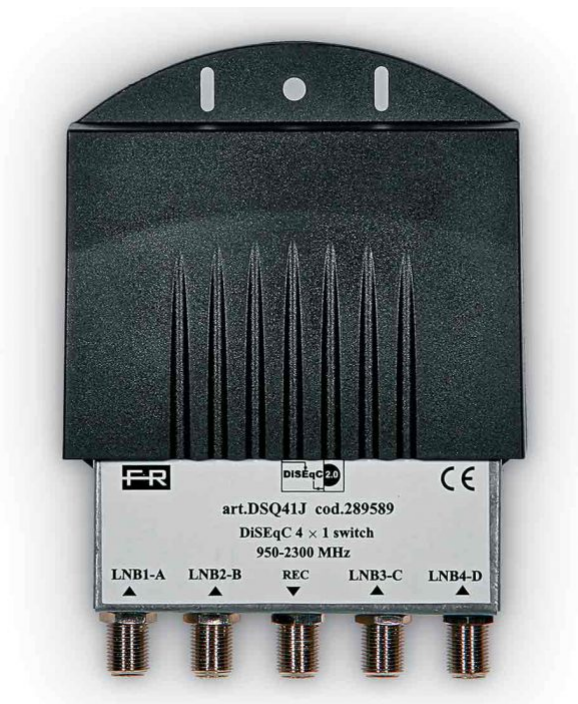

## DSQ41J

**4 inputs line switch** controlled by SAT receivers with DiSEqC commands on output port through coaxial cable

- They allow to switch through 4 LNBS using digital commands generated by SAT receivers on coaxial cable (for example: Hotbird 13°E, Astra 19,2°E and other two satellite positions)
- Plastic protection for outdoor installations included in the package.

CODE		289589
Band		950 - 2300
Inputs	no.	4
Outputs	no.	1
Insertion loss	dB	4
DiSEqC		2.0
Isolation	dB	35
Quantity	pcs	1