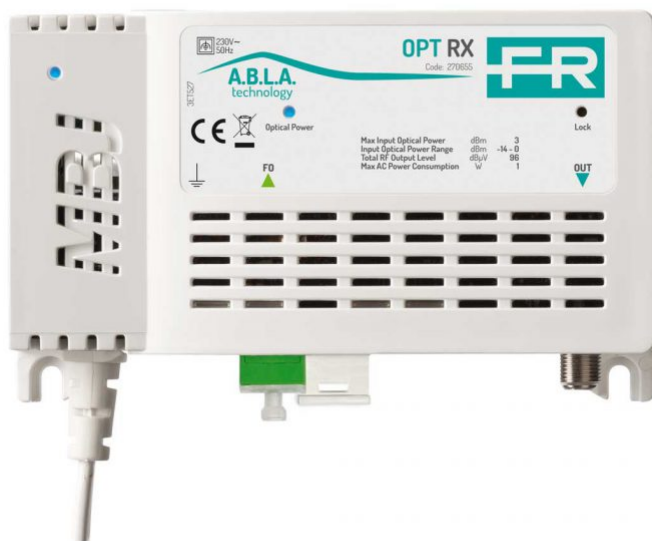

OPT RX

OPT-MBJ optical receiver with a wide band RF output for the reception of TV + SAT signals distributed on a single fibre. Optical input range between 0 and -15dBm; optical operating window 1270-1610nm (dimensions 135x82x39mm)

| | | |
|----------------------------|------------------------|---|
| CODE | 270655 | |
| Optical input | 1 SC/APC | |
| Outputs | 1 (TV + SAT) | |
| Optical input | | |
| Connector | SC/APC | |
| Wavelength | nm | 1270-1610 |
| Max optical input power dB | 0 | |
| RF Outputs | | |
| Frequency band | MHz | 88-862/950-2150 |
| Connectors | Type | F female |
| Return loss | dB | -7 |
| Features | | |
| Power supply | Vac/Hz 230, 50-60 | |
| Consumption | W | 1.5 |
| Operating temperature | °C | -10 - +55 |
| Leds | dBµV | Blu on / Optical level in the correct range, Lock RF signal |
| Standard conformity | CEI EN 50083-2 EN60065 | |
| Dimensions | mm | 135x82x39 |