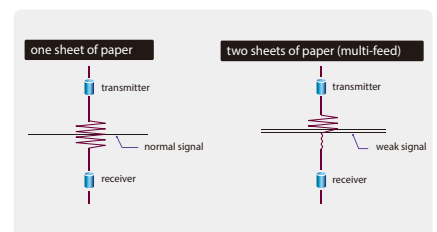

Overview

The AV332U is a 32ppm/ 64ipm, duplex sheetfed scanner that is fast, reliable, and affordable for business where scanning plastic ID cards, business cards, documents or other heavy card stock is necessary. With the straight paper path, the scanner supports paper from 27-413 g/m² (7 ~ 110 lb) in weight and in 8.5 x 14 in. (legal) in size and allow embossed plastic cards such as credit cards, or driver's license up to 1.25 mm thick to be transmitted smoothly. Ultrasonic multi-feed detection assures you that not a single page of your documents will be lost.

Innovative Design to Save Your Space

The AV332U boasts a unique and stylish design as both the input and output paper tray can be folded when not in use. The paper tray also helps to protect the unit from dust. Unlike bulky conventional scanners, the slim AV332U can be easily carried and fit on a desk without taking up a lot of space.

Compact and earth-friendly design

The AV332U is compact and earth-friendly in design since it uses CIS (contact image sensor) technology which requires smaller space and the LED lamp as the light source. The LED lamps are lower power consumption and are designed to last for the life of the scanner.

Ultrasonic Multi-Feed Detection

With the built-in ultrasonic multi-feed detection capability, the scanner allows you to set overlapped paper by detecting paper thickness between document. When multi-feed is detected a warning message will be prompted.