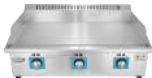

Griddle Grill