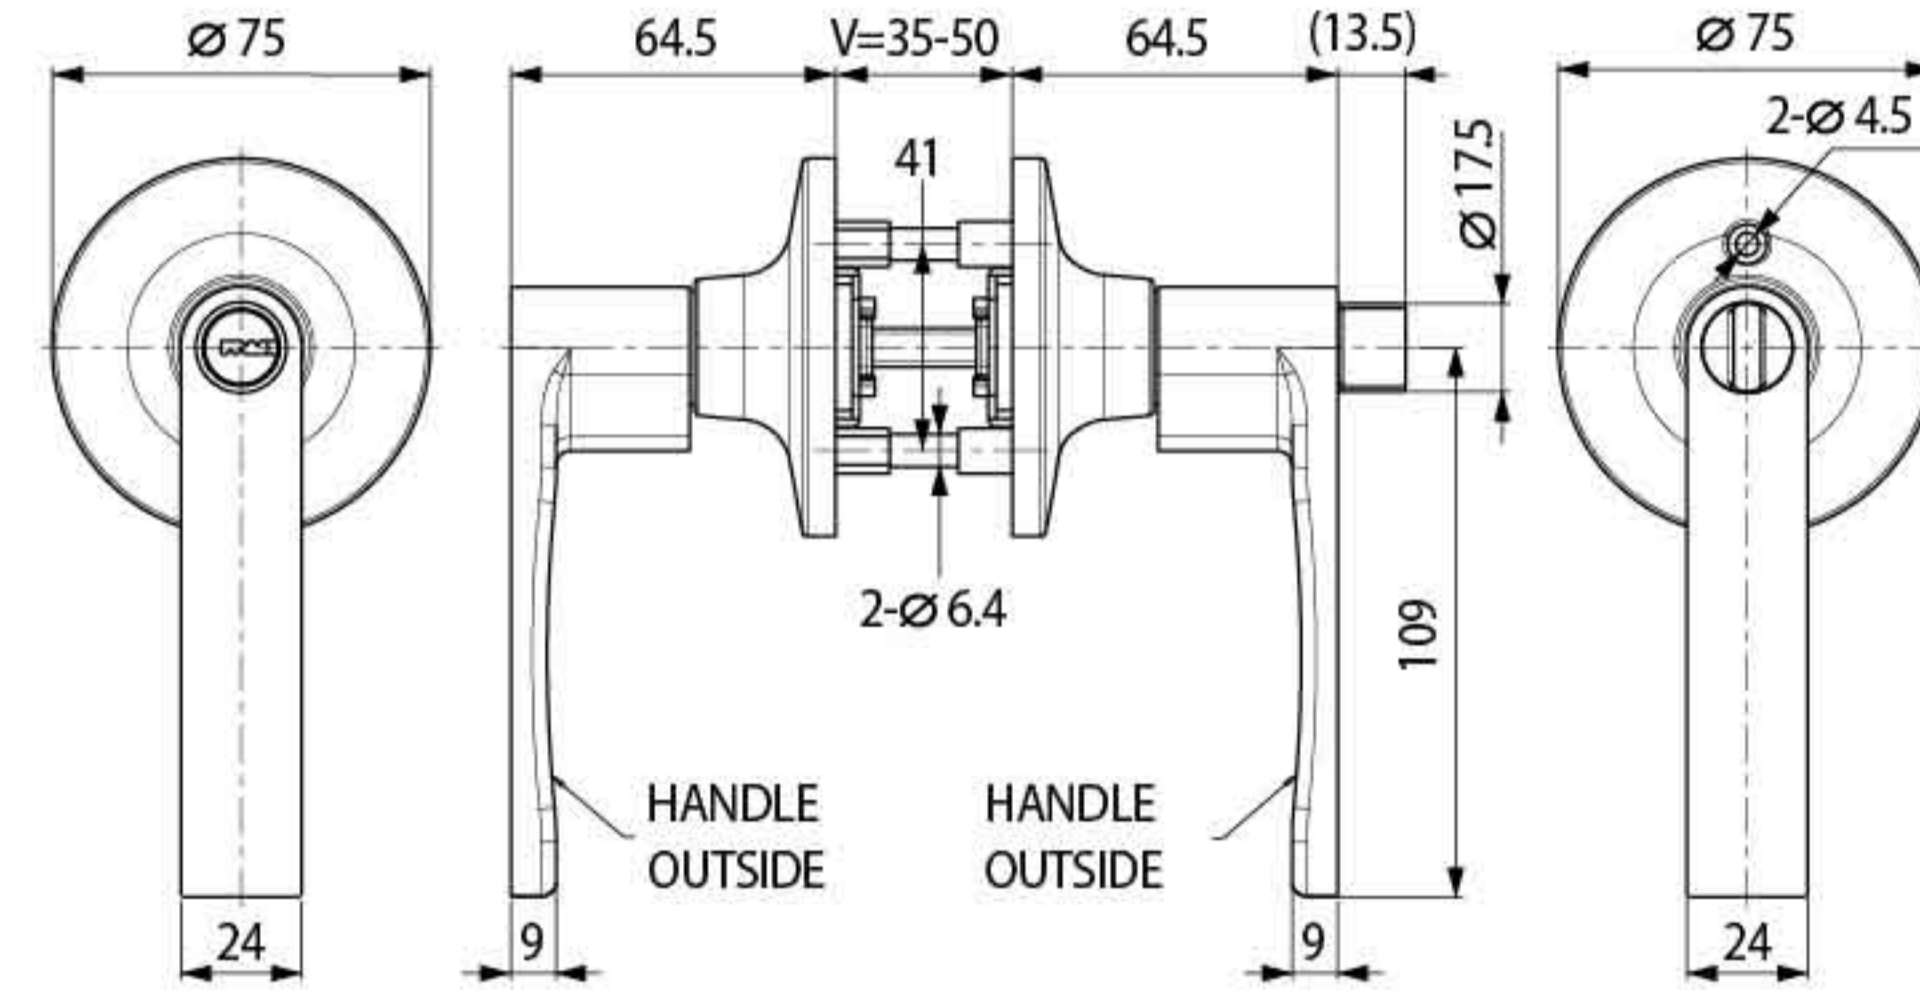

TUBULAR LEVER HANDLE

(pin cylinder key)

TD321-L0000-60/70

(pin cylinder key)

TD321-L0500-60/70

Specification

- Entry tubular lever W/3 standard
- Zinc alloy lever
- SUS304 square rose
- Backset : 60 to 70mm (adjustable)
- Door thickness : 35-50mm

Product Name

- TD321-L0000-BSN-60/70
- TD321-L0000-BLK-60/70
- TD321-L0000-PB-60/70
- TD321-L0000-AB-60/70
- TD321-L0000-AC-60/70
- TD321-L0000-SB-60/70
- TD321-L0000-ORB-60/70

Specification

- Entry tubular lever W/3 standard
- Zinc alloy lever
- SUS304 round rose
- Backset : 60 to 70mm (adjustable)
- Door thickness : 35-50mm

(computer key)

TD325-L0000-60/70

(computer key)

TD325-L0500-60/70

Specification

- Entry tubular lever W/5 computer keys
- Zinc alloy lever
- SUS304 square rose
- Backset : 60 to 70mm (adjustable)
- Door thickness : 35-50mm

(privacy)

TD329-L0000-60/70

(privacy)

TD329-L0500-60/70

Specification

- Privacy tubular lever
- Zinc alloy lever
- SUS304 square rose
- Backset : 60 to 70mm (adjustable)
- Door thickness : 35-50mm

Product Name