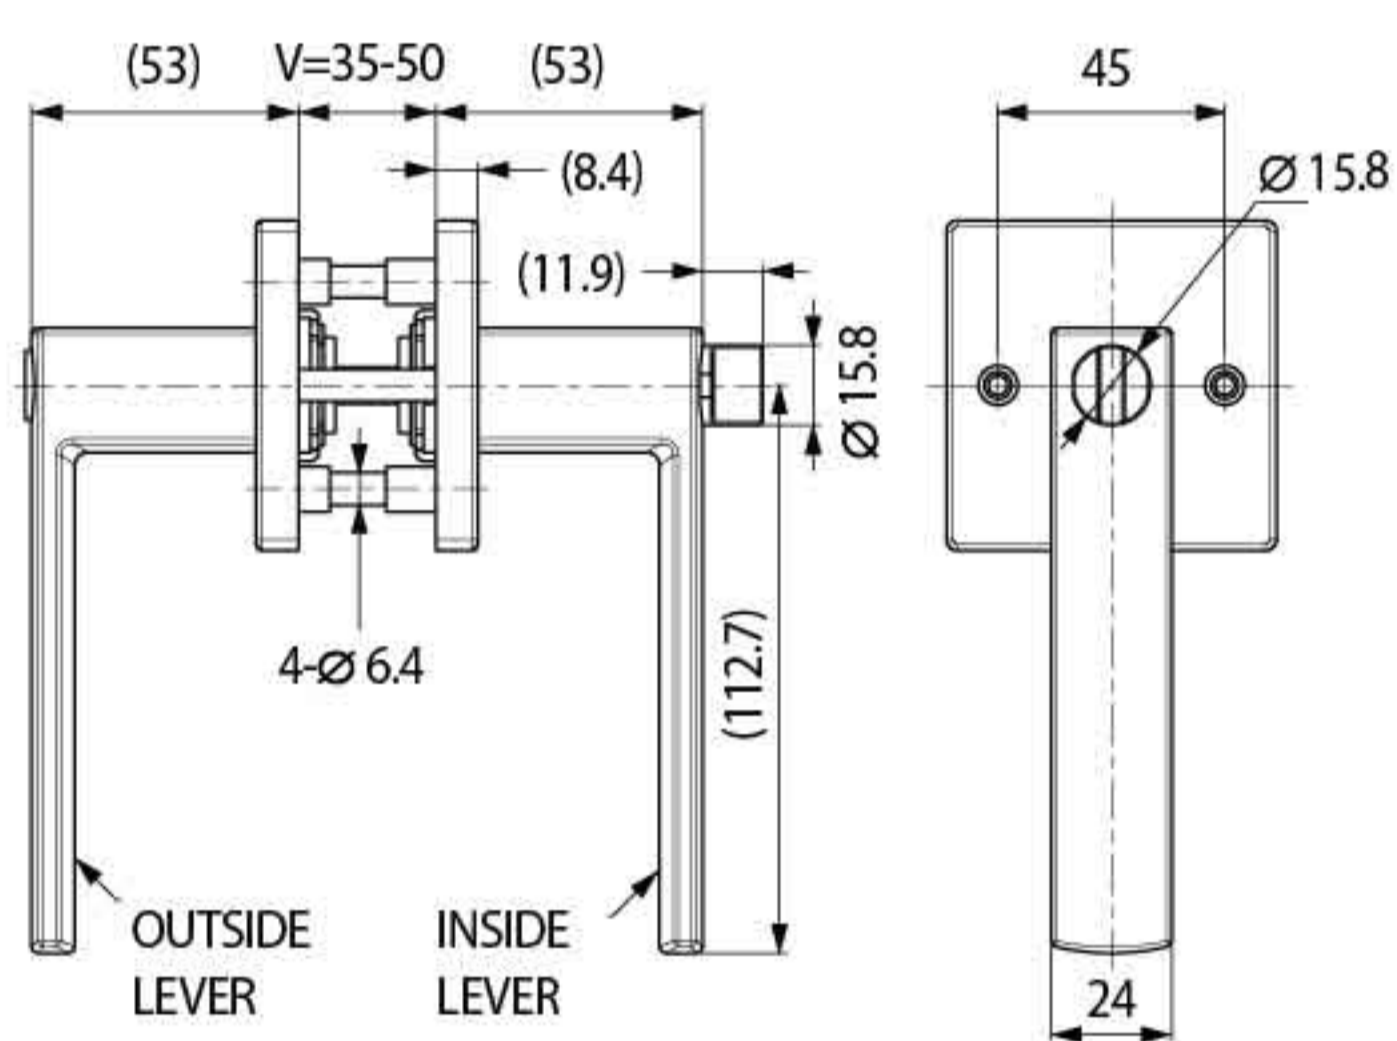

TUBULAR LEVER HANDLE

(pin cylinder key)

TD321-L0000-60/70

(pin cylinder key)

TD321-L0500-60/70

Specification

- Entry tubular lever W/3 standard
- Zinc alloy lever
- SUS304 square rose
- Backset : 60 to 70mm (adjustable)
- Door thickness : 35-50mm

Product Name

- TD321-L0000-BSN-60/70
- TD321-L0000-BLK-60/70
- TD321-L0000-PB-60/70
- TD321-L0000-AB-60/70
- TD321-L0000-AC-60/70
- TD321-L0000-SB-60/70
- TD321-L0000-ORB-60/70

Specification

- Entry tubular lever W/3 standard
- Zinc alloy lever
- SUS304 round rose
- Backset : 60 to 70mm (adjustable)
- Door thickness : 35-50mm

(privacy)

TD329-L0000-60/70

(privacy)

TD329-L0500-60/70

Specification

- Privacy tubular lever
- Zinc alloy lever
- SUS304 square rose
- Backset : 60 to 70mm (adjustable)
- Door thickness : 35-50mm

Product Name

- TD329-L0000-BSN-60/70
- TD329-L0000-BLK-60/70
- TD329-L0000-PB-60/70
- TD329-L0000-AB-60/70
- TD329-L0000-AC-60/70
- TD329-L0000-SB-60/70
- TD329-L0000-ORB-60/70

Specification

- Privacy tubular lever
- Zinc alloy lever
- SUS304 round rose
- Backset : 60 to 70mm (adjustable)
- Door thickness : 35-50mm