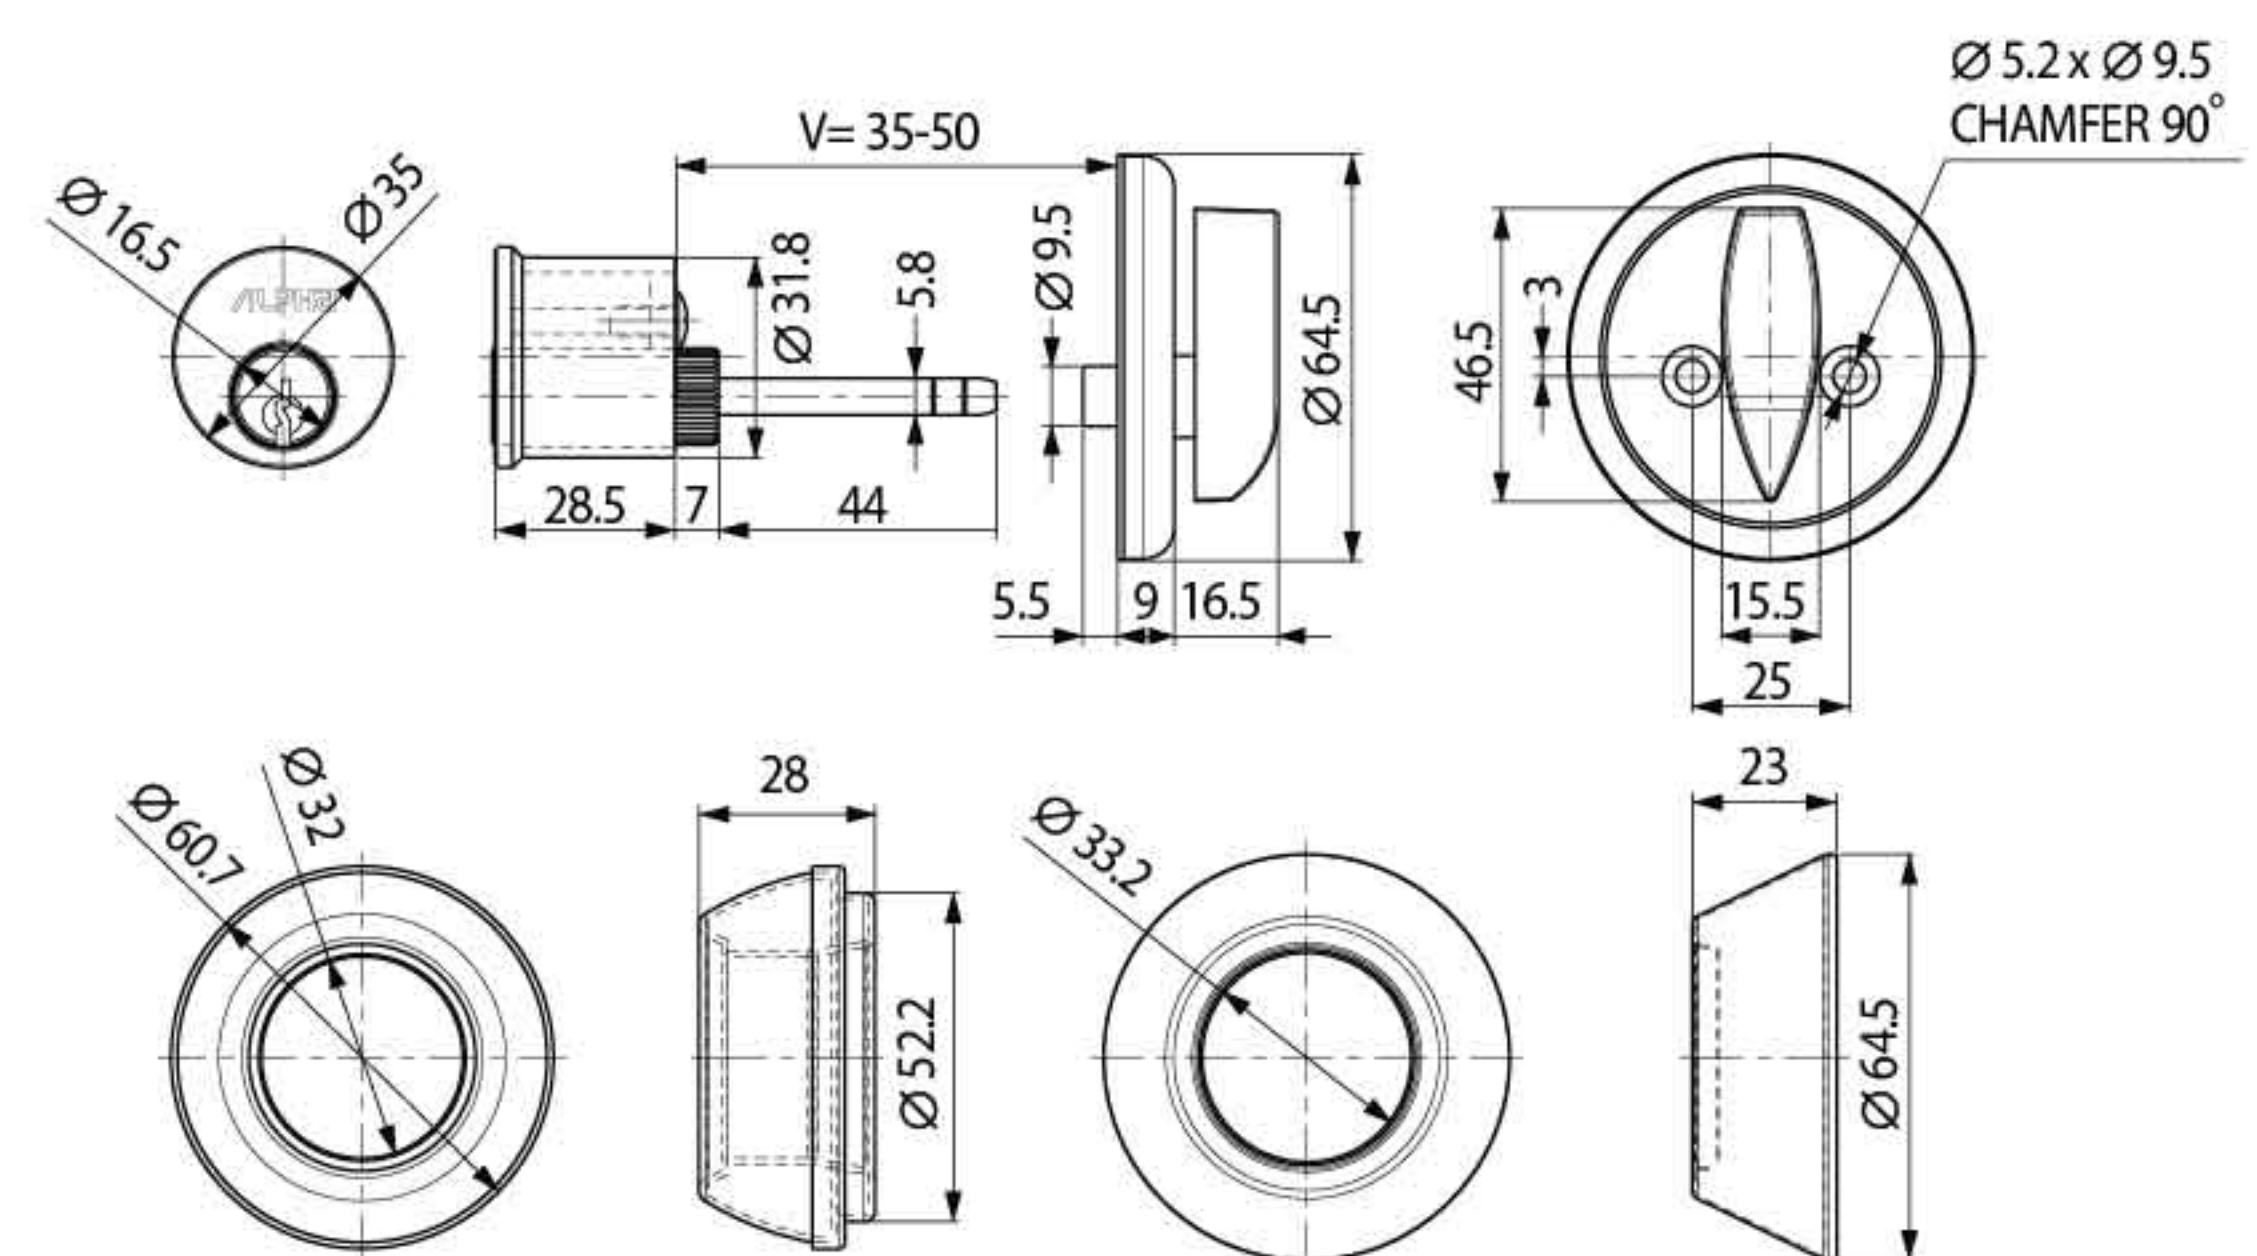

TUBULAR DEAD BOLT

Specification

- Single cylinder W/3 Standard
- SUS304 round rose
- Backset : 60 and 70mm (adjustable)
- Door thickness : 35-50mm

Product Name

- TD201-C0001-SS-60/70
- TD201-C0001-PB-60/70
- TD201-C0001-AB-60/70
- TD201-C0001-BLK-60/70
- TD201-C0001-ORB-60/70
- TD201-C0001-PS-60/70
- TD201-C0001-AC-60/70
- TD201-C0001-SB-60/70

Specification

- Single cylinder W/3 Standard
- SUS304 round rose
- Backset : 60 and 70mm (adjustable)
- Door thickness : 35-50mm
- Brass with iron core dead bolt

Product Name

- TD201-C0002-SS-60/70
- TD201-C0002-PB-60/70
- TD201-C0002-AB-60/70
- TD201-C0002-BLK-60/70
- TD201-C0002-ORB-60/70
- TD201-C0002-PS-60/70
- TD201-C0002-AC-60/70
- TD201-C0002-SB-60/70

Finish