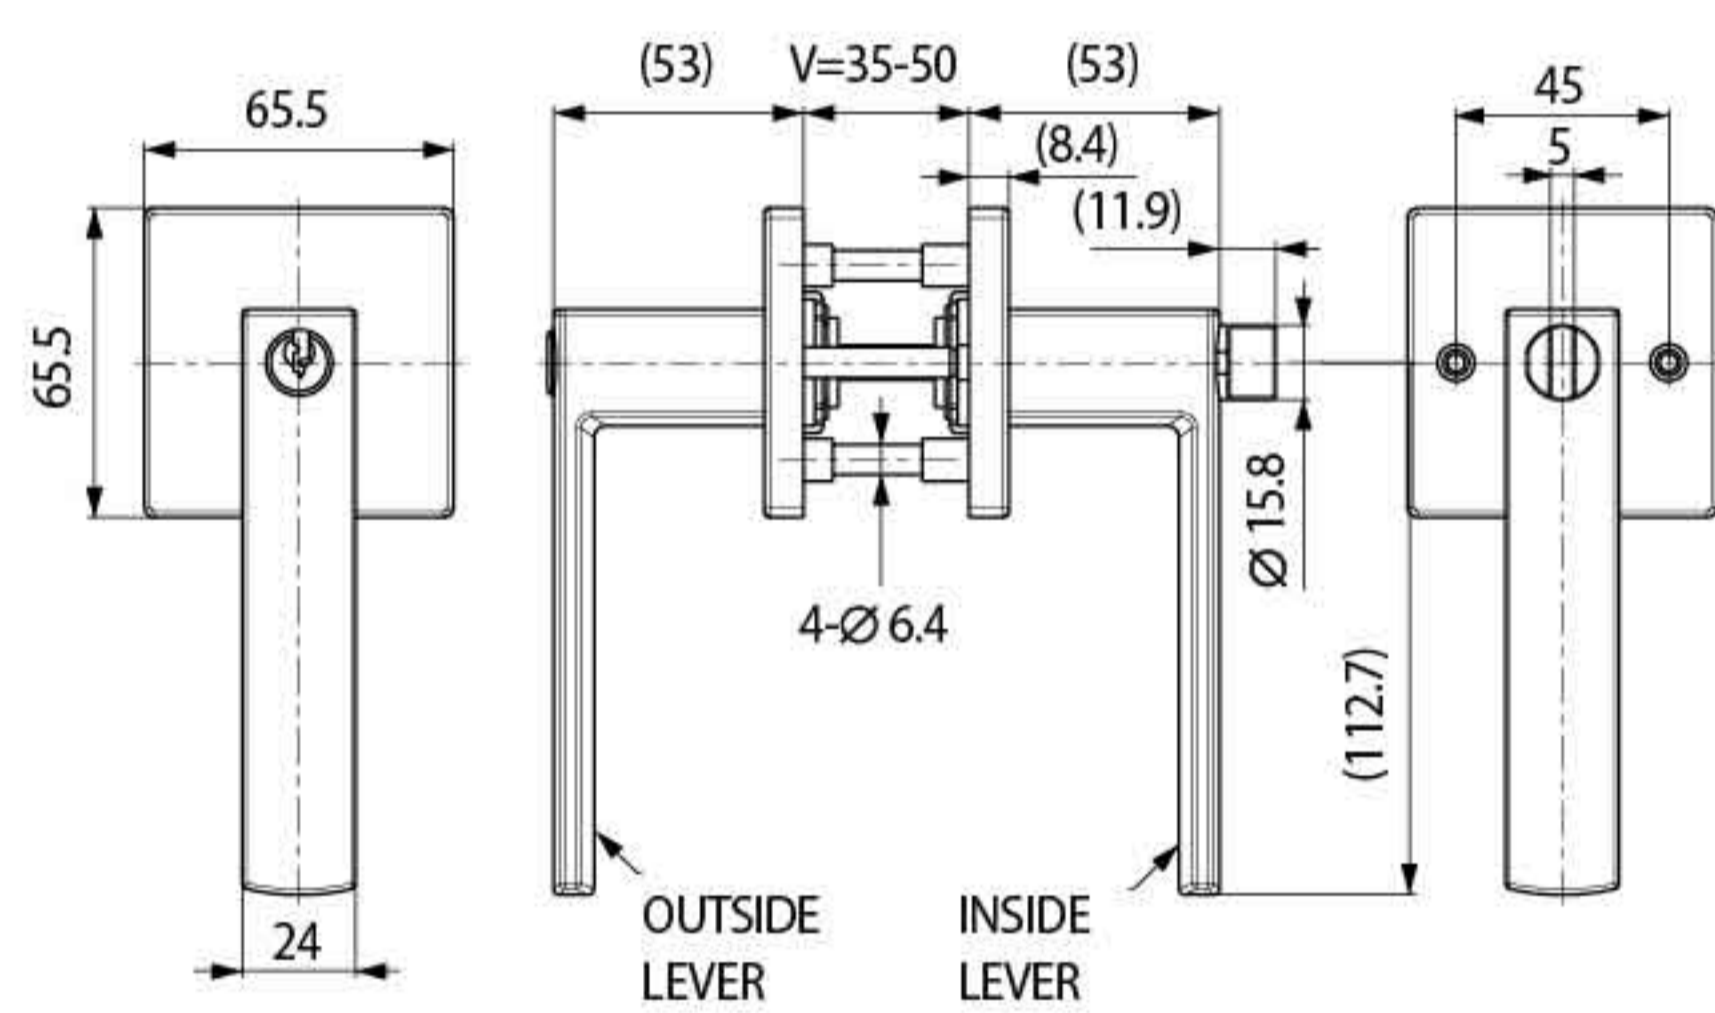

TUBULAR LEVER HANDLE

(pin cylinder key)

TD321-L0000-60/70

(pin cylinder key)

TD321-L0500-60/70

Specification

- Entry tubular lever W/3 standard
- Zinc alloy lever
- SUS304 square rose
- Backset : 60 to 70mm (adjustable)
- Door thickness : 35-50mm

Product Name

- TD321-L0000-BSN-60/70
- TD321-L0000-BLK-60/70
- TD321-L0000-PB-60/70
- TD321-L0000-AB-60/70
- TD321-L0000-AC-60/70
- TD321-L0000-SB-60/70
- TD321-L0000-ORB-60/70

Specification

- Entry tubular lever W/3 standard
- Zinc alloy lever
- SUS304 round rose
- Backset : 60 to 70mm (adjustable)
- Door thickness : 35-50mm

(computer key)

TD325-L0000-60/70

(computer key)

TD325-L0500-60/70

Specification

- Entry tubular lever W/5 computer keys
- Zinc alloy lever
- SUS304 square rose
- Backset : 60 to 70mm (adjustable)
- Door thickness : 35-50mm

(privacy)

TD329-L0000-60/70

(privacy)

TD329-L0500-60/70

Specification

- Privacy tubular lever
- Zinc alloy lever
- SUS304 square rose
- Backset : 60 to 70mm (adjustable)
- Door thickness : 35-50mm

Product Name