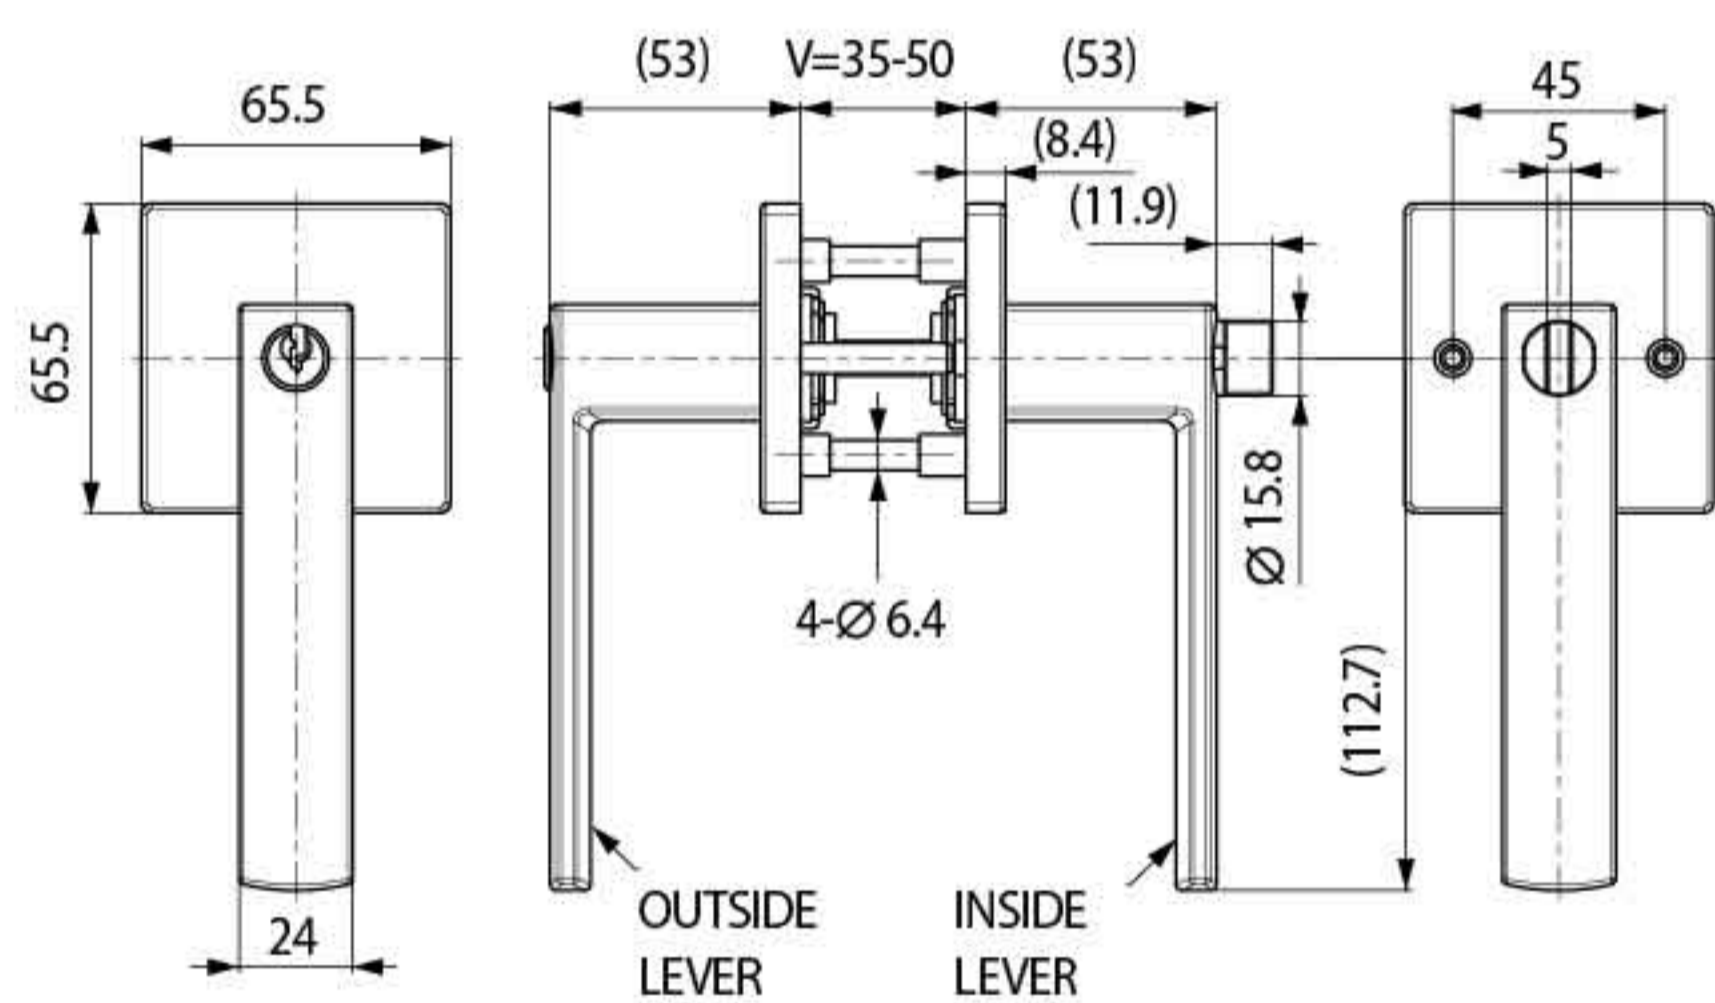

TUBULAR LEVER HANDLE

(pin cylinder key)

TD321-L0000-60/70

(pin cylinder key)

TD321-L0500-60/70

Specification

- Entry tubular lever W/3 standard
- Zinc alloy lever
- SUS304 square rose
- Backset : 60 to 70mm (adjustable)
- Door thickness : 35-50mm

Product Name

- TD321-L0000-BSN-60/70
- TD321-L0000-BLK-60/70
- TD321-L0000-PB-60/70
- TD321-L0000-AB-60/70
- TD321-L0000-AC-60/70
- TD321-L0000-SB-60/70
- TD321-L0000-ORB-60/70

Specification

- Entry tubular lever W/3 standard
- Zinc alloy lever
- SUS304 round rose
- Backset : 60 to 70mm (adjustable)
- Door thickness : 35-50mm

(computer key)

TD325-L0000-60/70

(computer key)

TD325-L0500-60/70

Specification

- Entry tubular lever W/5 computer keys
- Zinc alloy lever
- SUS304 square rose
- Backset : 60 to 70mm (adjustable)
- Door thickness : 35-50mm

(privacy)

TD329-L0000-60/70

(privacy)

TD329-L0500-60/70

Specification

- Privacy tubular lever
- Zinc alloy lever
- SUS304 square rose
- Backset : 60 to 70mm (adjustable)
- Door thickness : 35-50mm

Product Name