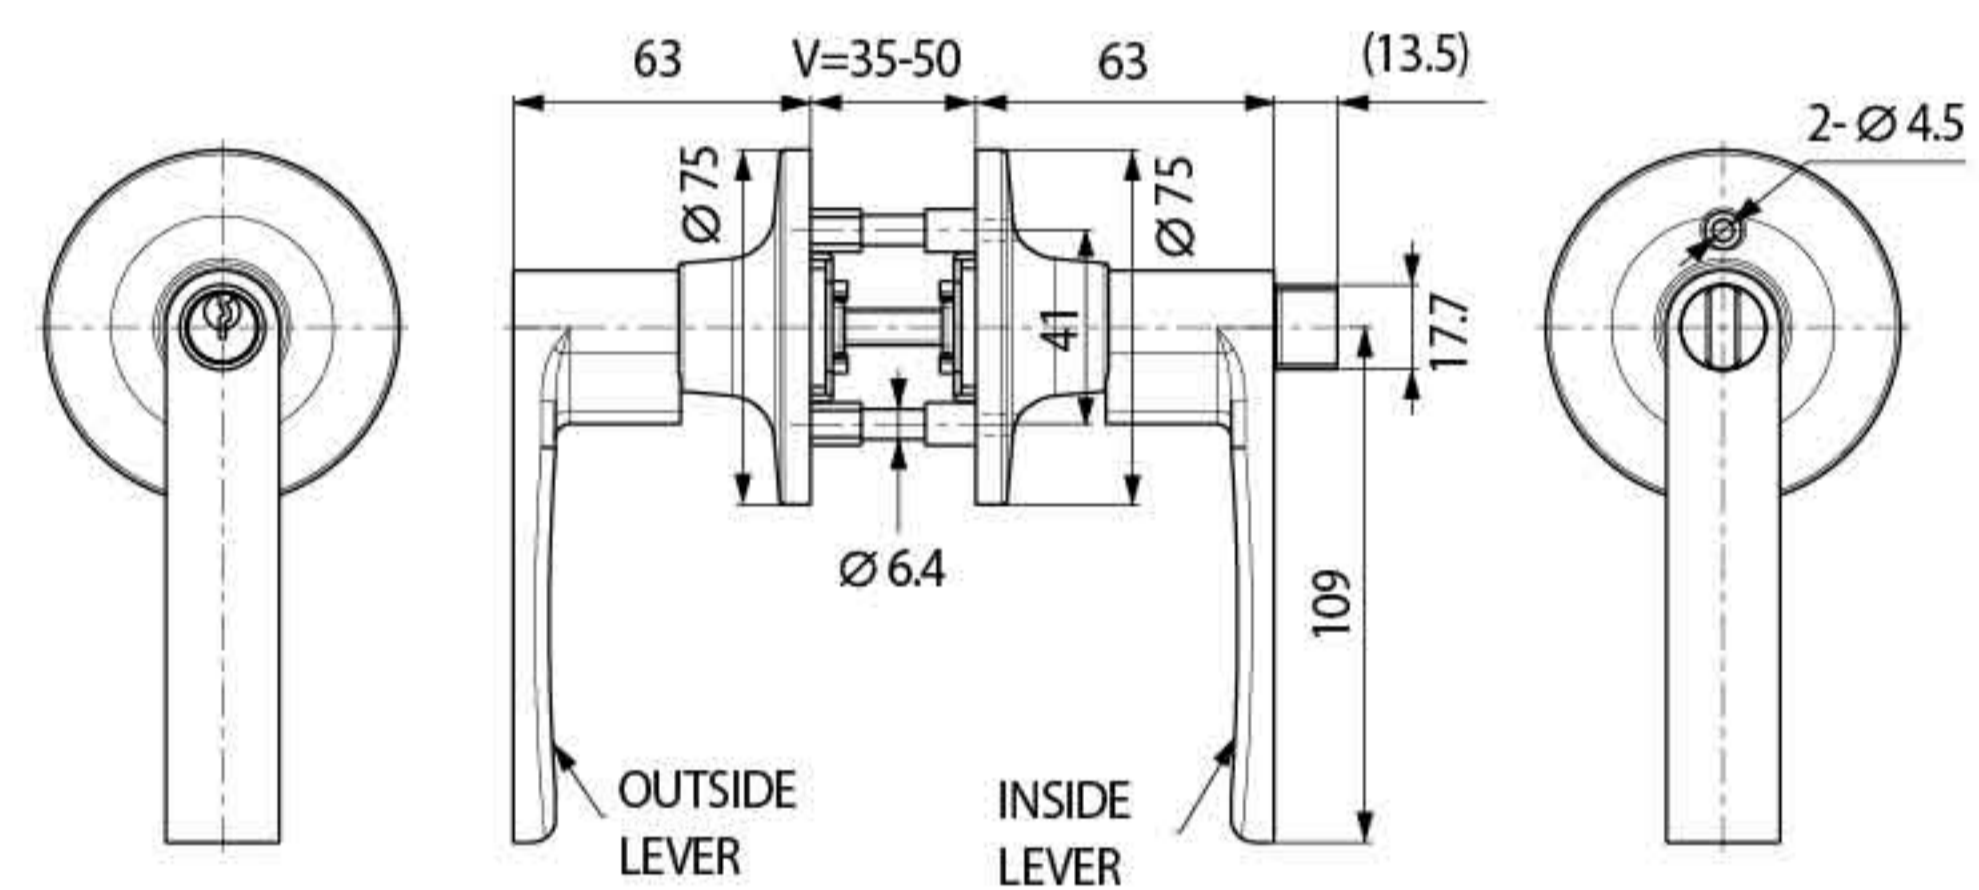

TUBULAR LEVER HANDLE

(pin cylinder key)

TD321-L0000-60/70

(pin cylinder key)

TD321-L0500-60/70

Specification

- Entry tubular lever W/3 standard
- Zinc alloy lever
- SUS304 square rose
- Backset : 60 to 70mm (adjustable)
- Door thickness : 35-50mm

Product Name

- TD321-L0000-BSN-60/70
- TD321-L0000-BLK-60/70
- TD321-L0000-PB-60/70
- TD321-L0000-AB-60/70
- TD321-L0000-AC-60/70
- TD321-L0000-SB-60/70
- TD321-L0000-ORB-60/70

Specification

- Entry tubular lever W/3 standard
- Zinc alloy lever
- SUS304 round rose
- Backset : 60 to 70mm (adjustable)
- Door thickness : 35-50mm

(computer key)

TD325-L0000-60/70

(computer key)

TD325-L0500-60/70

Specification

- Entry tubular lever W/5 computer keys
- Zinc alloy lever
- SUS304 square rose
- Backset : 60 to 70mm (adjustable)
- Door thickness : 35-50mm

(privacy)

TD329-L0000-60/70

(privacy)

TD329-L0500-60/70

Specification

- Privacy tubular lever
- Zinc alloy lever
- SUS304 square rose
- Backset : 60 to 70mm (adjustable)
- Door thickness : 35-50mm

Product Name