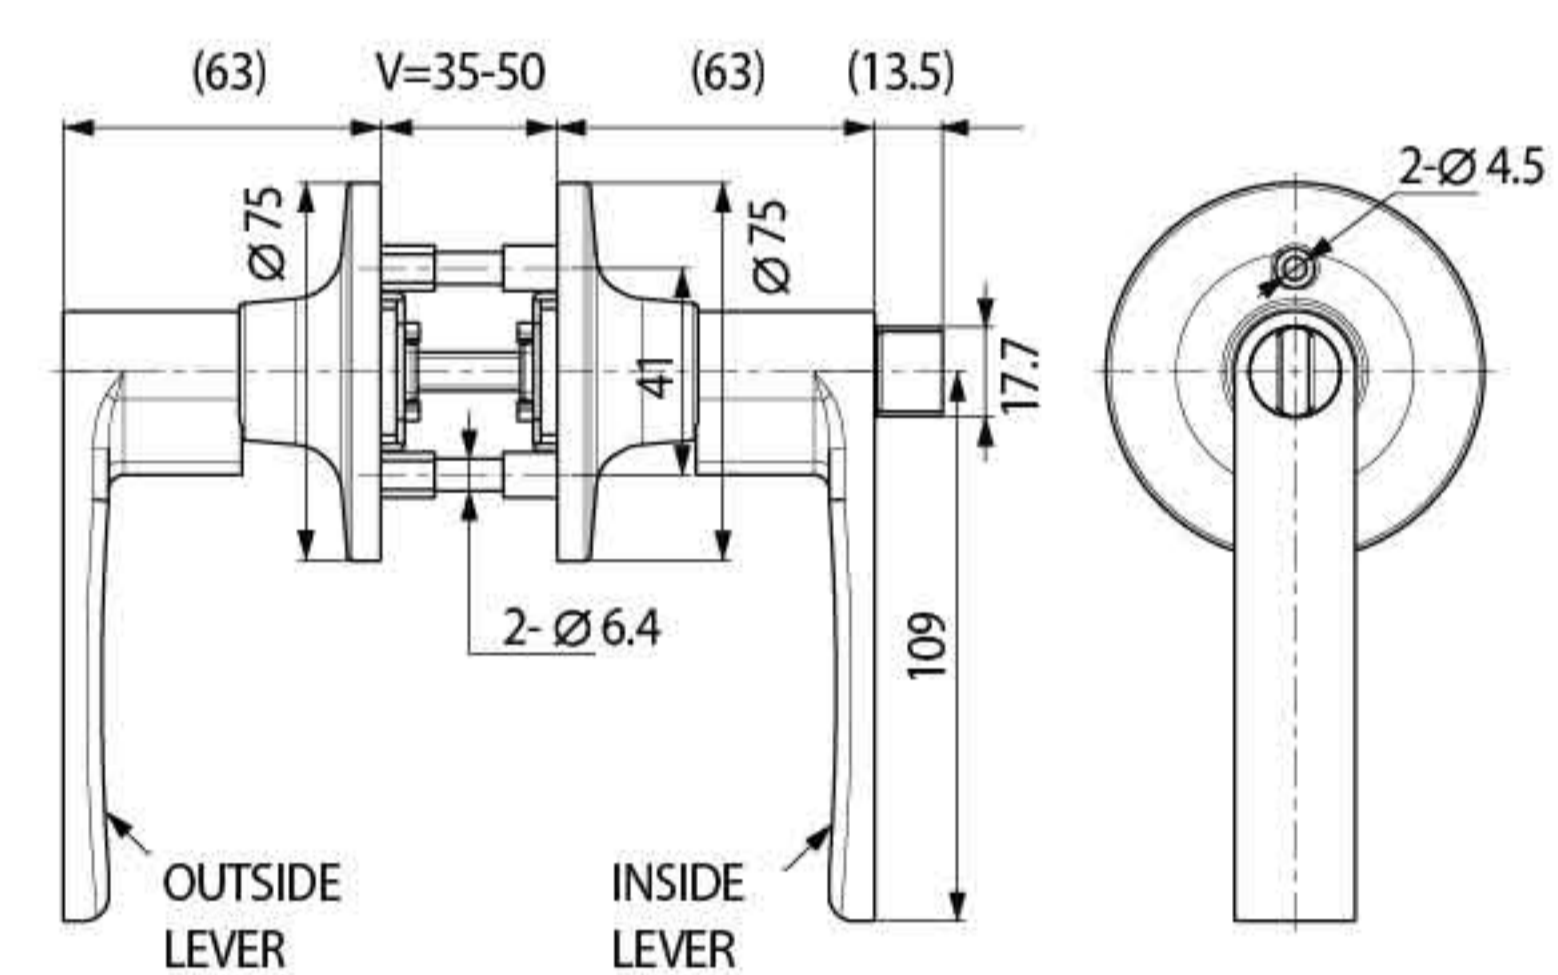

TUBULAR LEVER HANDLE

(pin cylinder key)

TD321-L0000-60/70

(pin cylinder key)

TD321-L0500-60/70

Specification

- Entry tubular lever W/3 standard
- Zinc alloy lever
- SUS304 square rose
- Backset : 60 to 70mm (adjustable)
- Door thickness : 35-50mm

Product Name

- TD321-L0000-BSN-60/70
- TD321-L0000-BLK-60/70
- TD321-L0000-PB-60/70
- TD321-L0000-AB-60/70
- TD321-L0000-AC-60/70
- TD321-L0000-SB-60/70
- TD321-L0000-ORB-60/70

Specification

- Entry tubular lever W/3 standard
- Zinc alloy lever
- SUS304 round rose
- Backset : 60 to 70mm (adjustable)
- Door thickness : 35-50mm

(privacy)

TD329-L0000-60/70

(privacy)

TD329-L0500-60/70

Specification

- Privacy tubular lever
- Zinc alloy lever
- SUS304 square rose
- Backset : 60 to 70mm (adjustable)
- Door thickness : 35-50mm

Product Name

- TD329-L0000-BSN-60/70
- TD329-L0000-BLK-60/70
- TD329-L0000-PB-60/70
- TD329-L0000-AB-60/70
- TD329-L0000-AC-60/70
- TD329-L0000-SB-60/70
- TD329-L0000-ORB-60/70

Specification

- Privacy tubular lever
- Zinc alloy lever
- SUS304 round rose
- Backset : 60 to 70mm (adjustable)
- Door thickness : 35-50mm