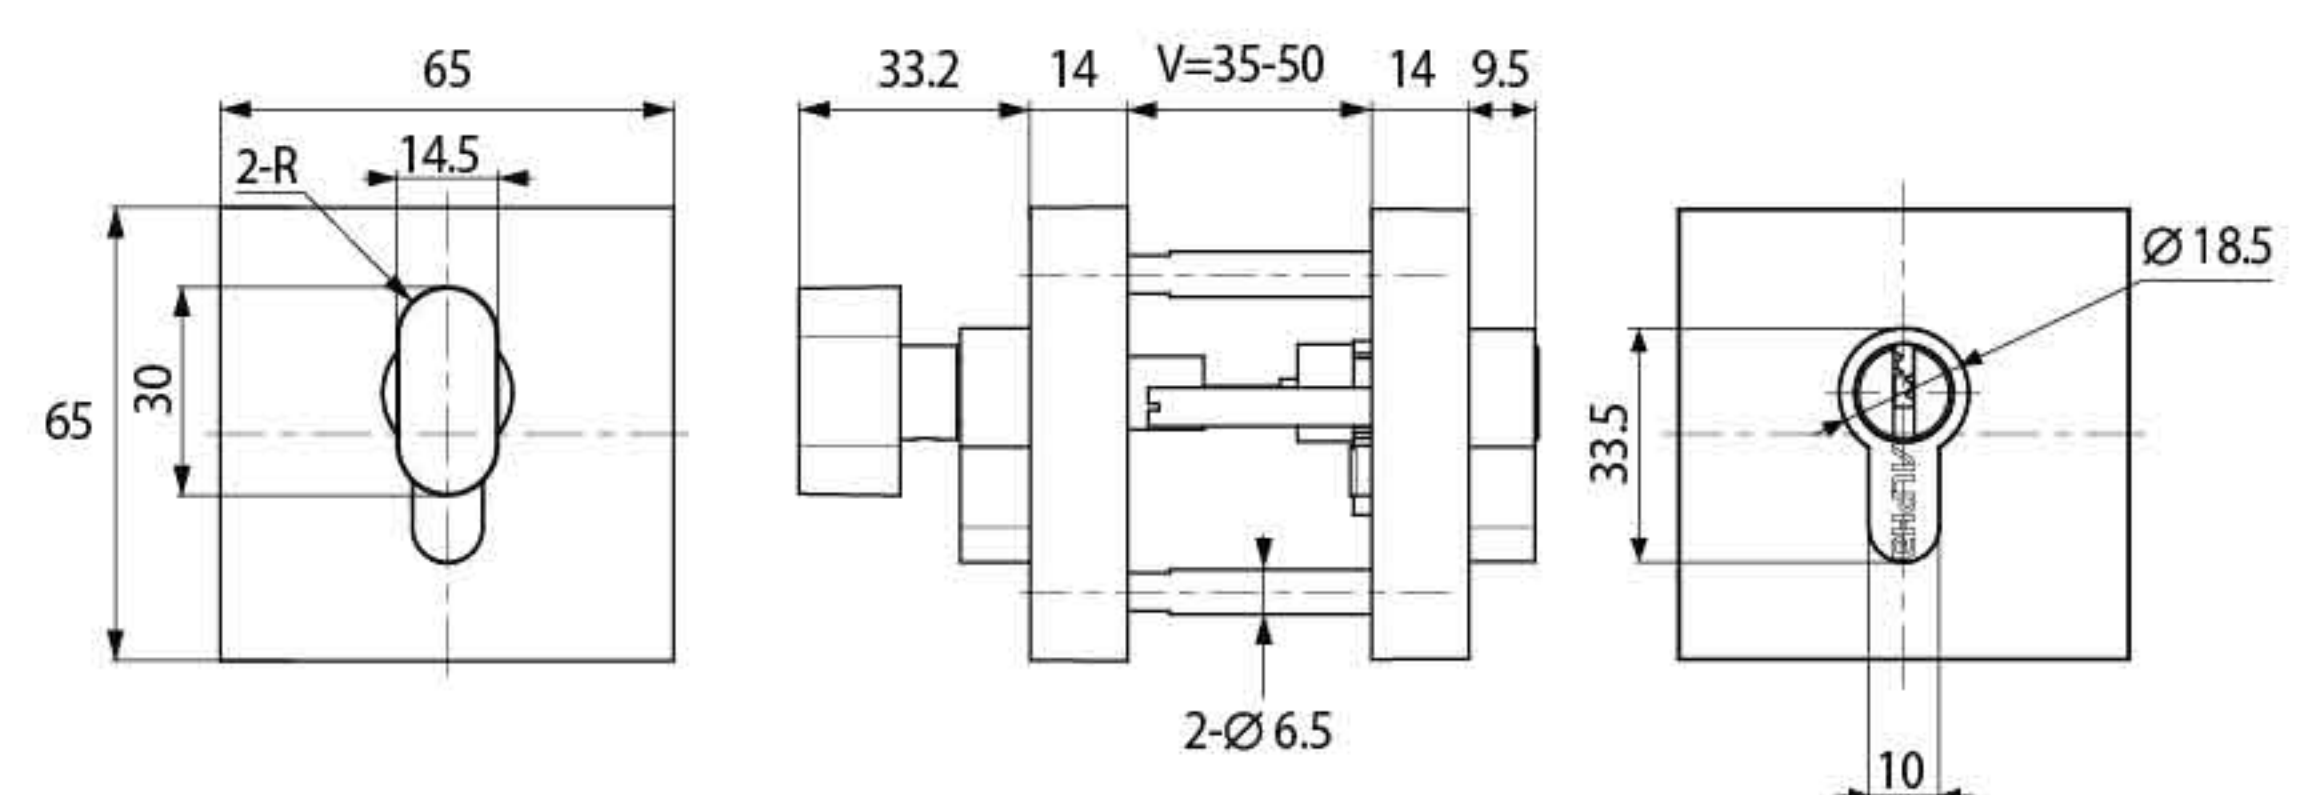

TUBULAR DEAD BOLT

TD201-C1000-60/70

TD205-C1000-60/70

Specification

- Single cylinder W/3 Standard
- Square rose with ZINC ALLOY
- Backset : 60 and 70mm (adjustable)
- Door thickness : 35-50mm

Specification

- Single cylinder W/5 computer keys
- Square rose with ZINC ALLOY
- Backset : 60 and 70mm (adjustable)
- Door thickness : 35-50mm

Product Name

- TD201-C1000-BSN-60/70
- TD201-C1000-BLK-60/70
- TD201-C1000-PB-60/70
- TD201-C1000-AB-60/70
- TD201-C1000-AC-60/70
- TD201-C1000-SB-60/70
- TD201-C1000-ORB-60/70

Product Name

- TD205-C1000-BSN-60/70
- TD205-C1000-BLK-60/70
- TD205-C1000-PB-60/70
- TD205-C1000-AB-60/70
- TD205-C1000-AC-60/70
- TD205-C1000-SB-60/70
- TD205-C1000-ORB-60/70

Finish