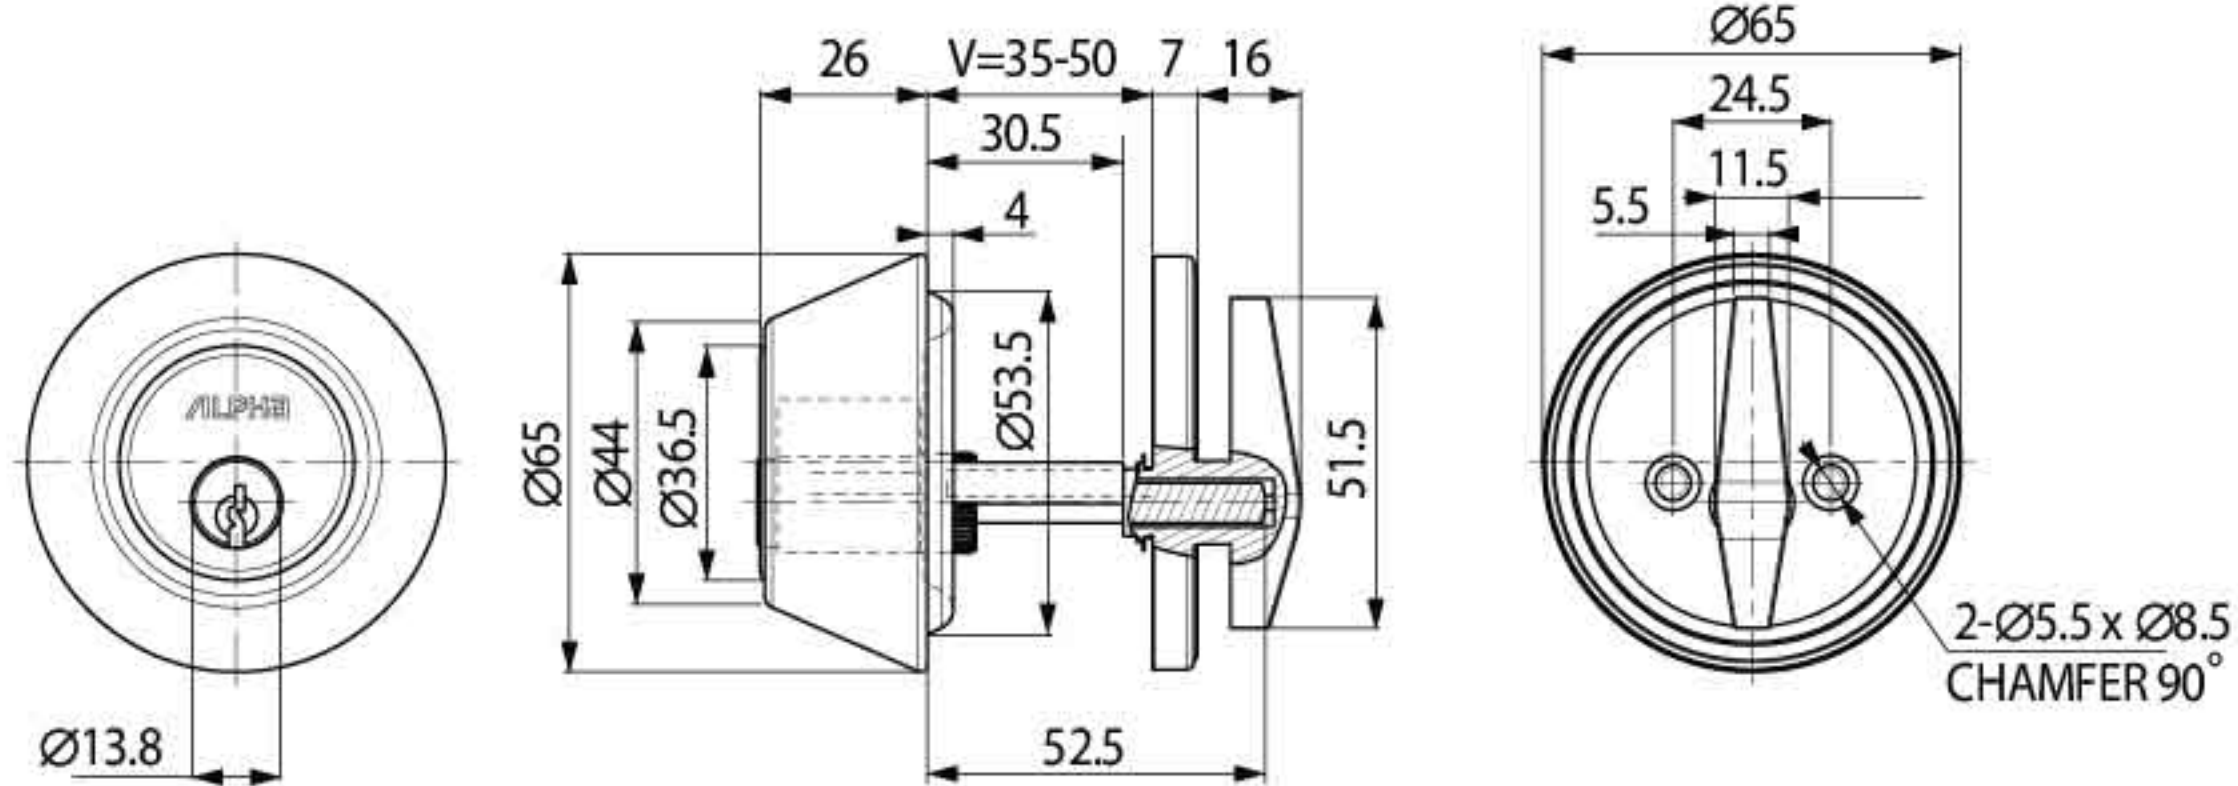

Finish

TUBULAR DEAD BOLT

TD201-C0001-60/70

(iron core deadbolt)

TD201-C0002-60/70

Specification

- Single cylinder W/3 Standard
- SUS304 round rose
- Backset : 60 and 70mm (adjustable)
- Door thickness : 35-50mm