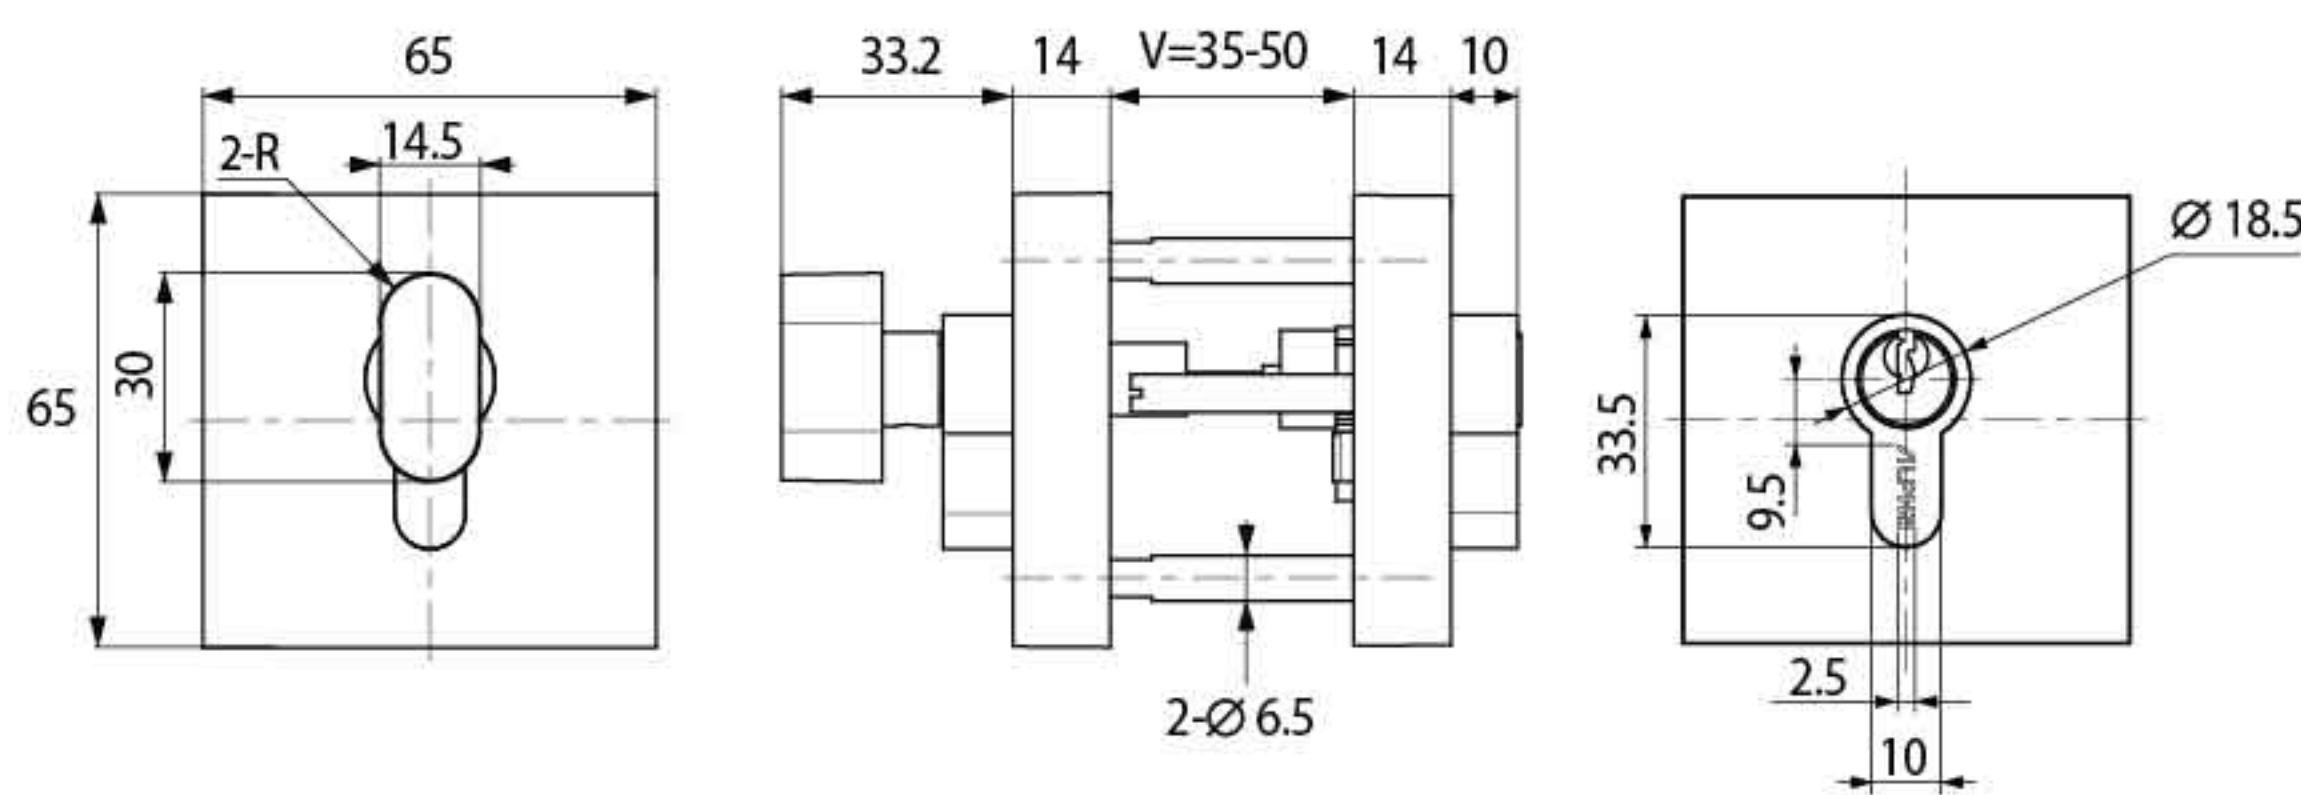

TUBULAR DEAD BOLT

TD201-C1000-60/70

TD205-C1000-60/70

Specification

- Single cylinder W/3 Standard
- Square rose with ZINC ALLOY
- Backset : 60 and 70mm (adjustable)
- Door thickness : 35-50mm

Specification

- Single cylinder W/5 computer keys
- Square rose with ZINC ALLOY
- Backset : 60 and 70mm (adjustable)
- Door thickness : 35-50mm

Product Name

- TD201-C1000-BSN-60/70
- TD201-C1000-BLK-60/70
- TD201-C1000-PB-60/70
- TD201-C1000-AB-60/70
- TD201-C1000-AC-60/70
- TD201-C1000-SB-60/70
- TD201-C1000-ORB-60/70

Product Name

- TD205-C1000-BSN-60/70
- TD205-C1000-BLK-60/70
- TD205-C1000-PB-60/70
- TD205-C1000-AB-60/70
- TD205-C1000-AC-60/70
- TD205-C1000-SB-60/70
- TD205-C1000-ORB-60/70

Finish