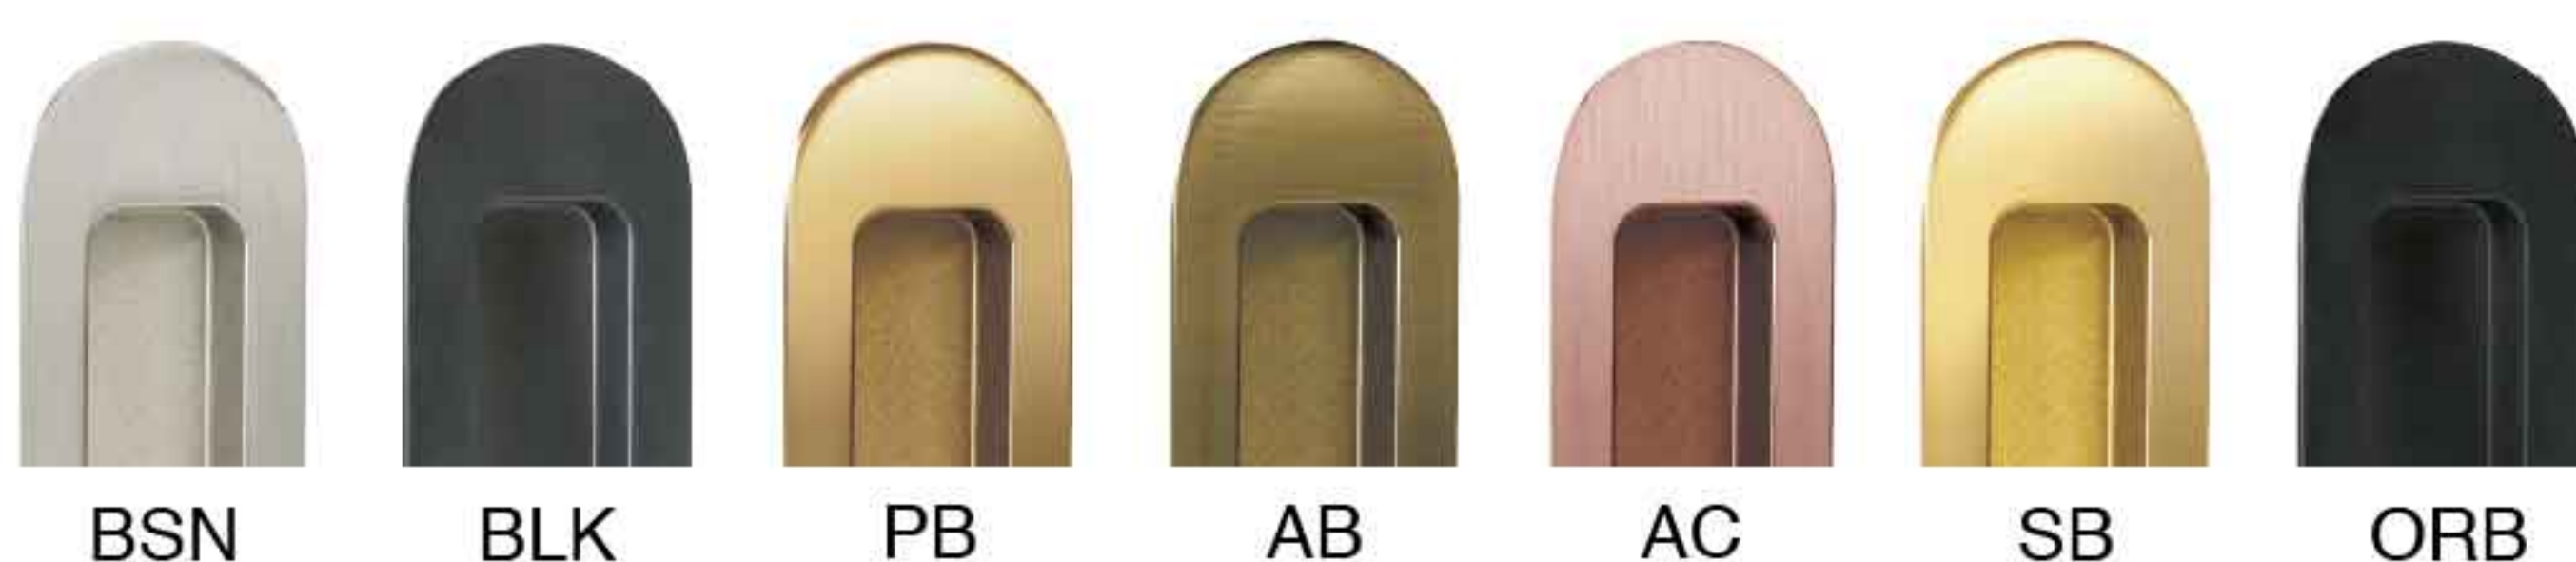

SLIDING LOCK

Specification

- Entry sliding lock system
- Round handle with ZINC ALLOY
- Single cylinder W/2 standard
- Hook dead bolt
- Door Thickness : 35-45mm
- Backset : 35mm

Product Name

- SL221-H0000-BSN-35
- SL221-H0000-BLK-35
- SL221-H0000-PB-35
- SL221-H0000-AB-35
- SL221-H0000-AC-35
- SL221-H0000-SB-35
- SL221-H0000-ORB-35

Specification

- Entry sliding lock system
- Square handle with ZINC ALLOY
- Single cylinder W/2 standard
- Hook dead bolt
- Door Thickness : 35-45mm
- Backset : 35mm

Product Name

- SL221-H0001-BSN-35
- SL221-H0001-BLK-35
- SL221-H0001-PB-35
- SL221-H0001-AB-35
- SL221-H0001-AC-35
- SL221-H0001-SB-35
- SL221-H0001-ORB-35

Finish