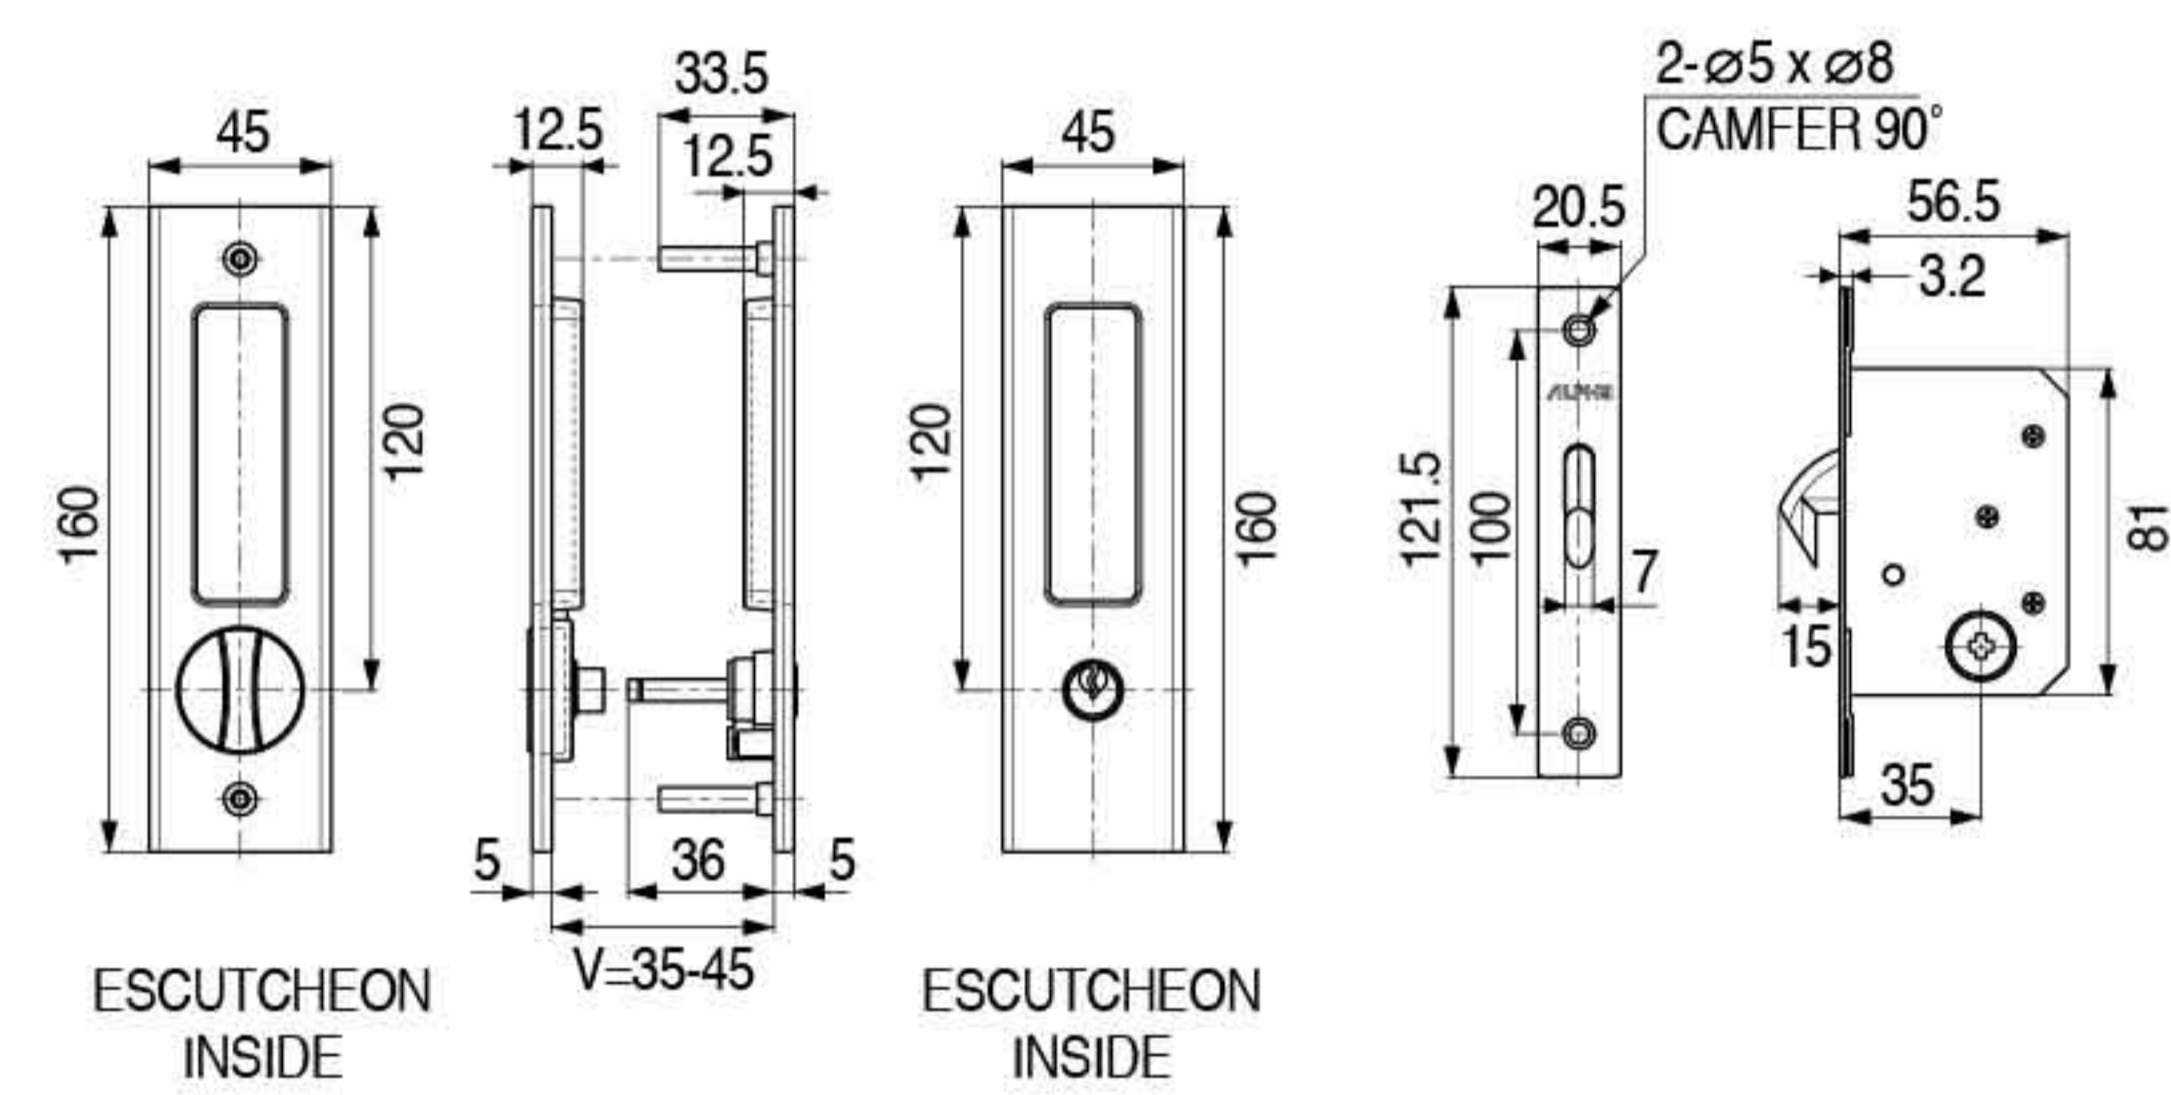

## Specification

- Entry sliding lock system
- Round handle with ZINC ALLOY
- Single cylinder W/2 standard
- Hook dead bolt
- Door Thickness : 35-45mm
- Backset : 35mm

## Specification

- Entry sliding lock system
- Square handle with ZINC ALLOY
- Single cylinder W/2 standard
- Hook dead bolt
- Door Thickness : 35-45mm
- Backset : 35mm

## Specification

- Privacy sliding lock system
- Round handle with ZINC ALLOY
- Hook dead bolt
- Door Thickness : 35-45mm
- Backset : 35mm