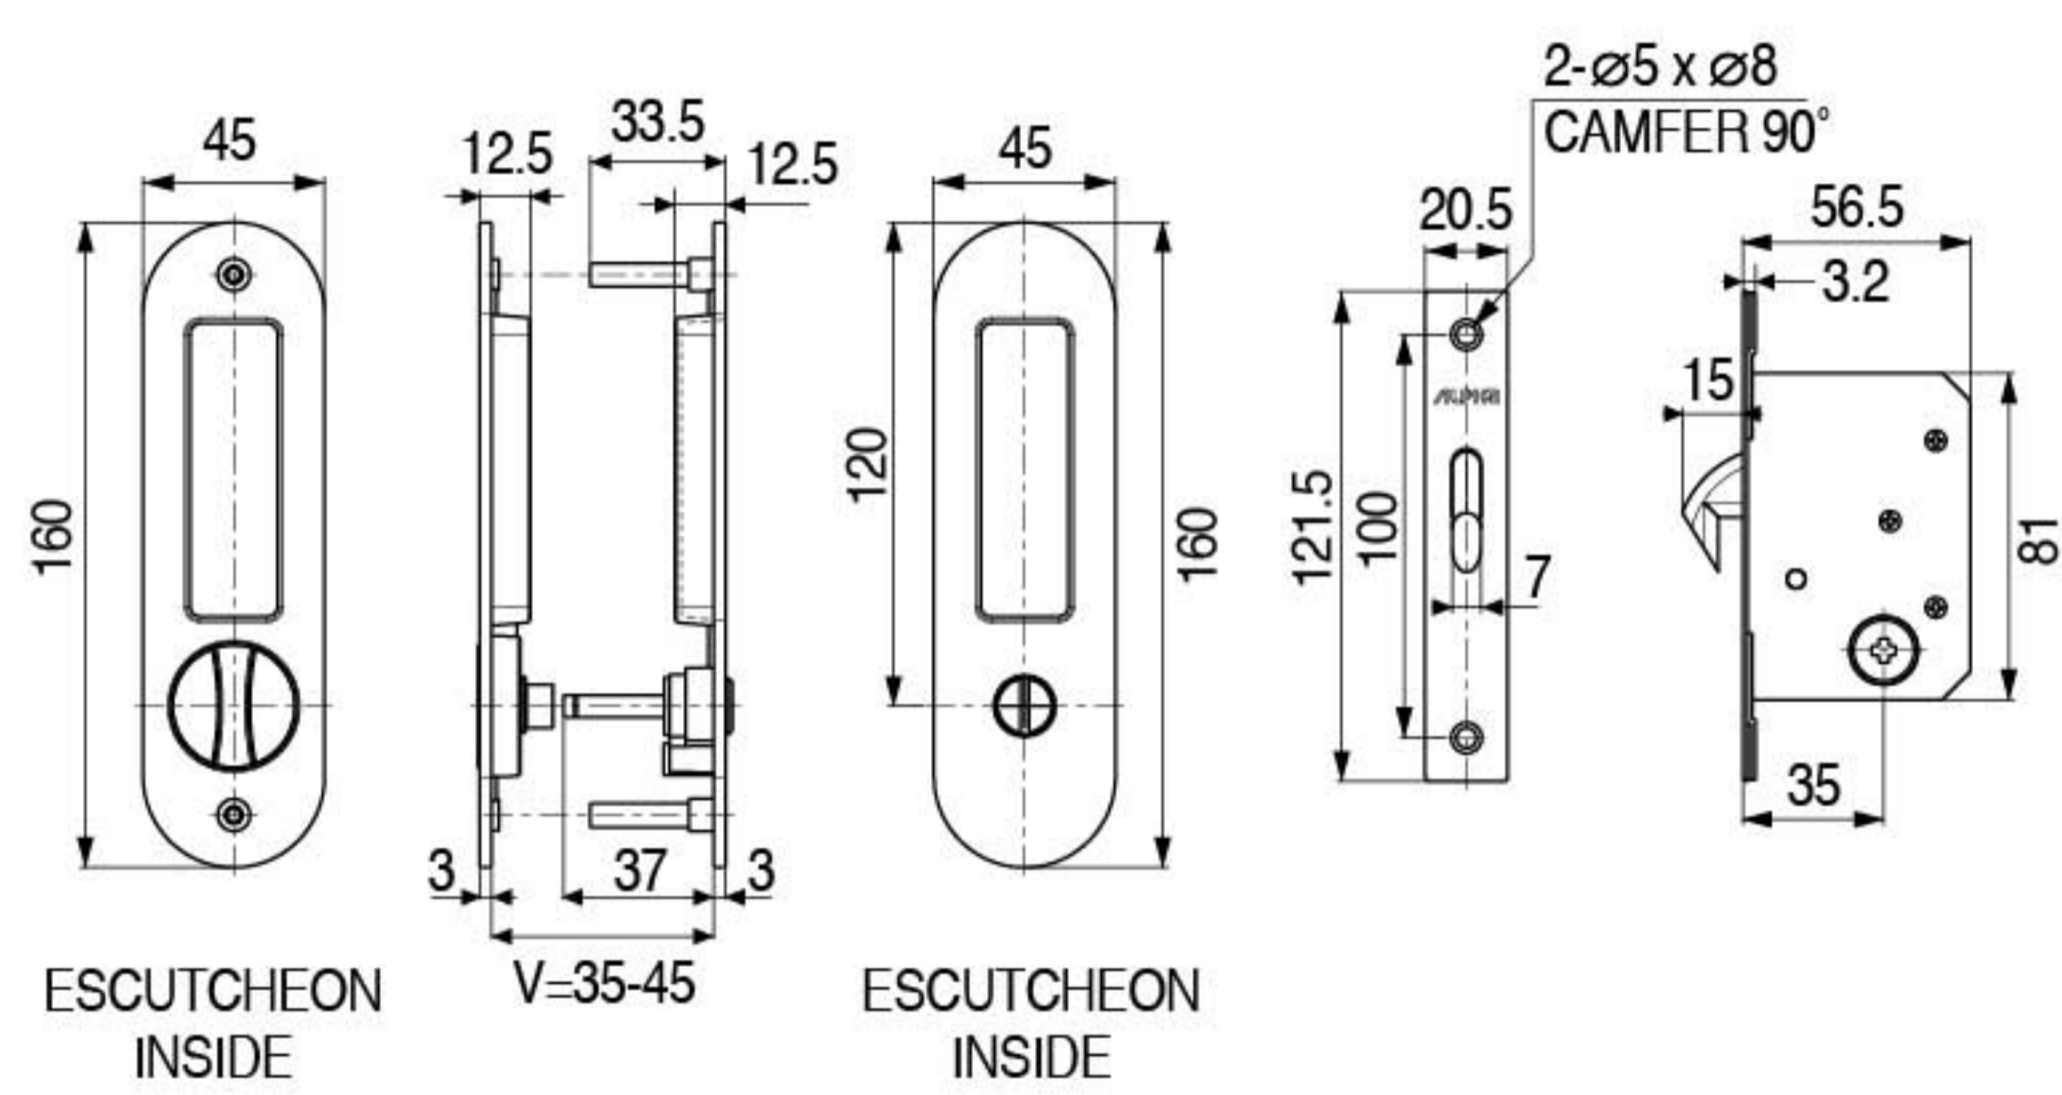

## Specification

- Entry sliding lock system
- Round handle with ZINC ALLOY
- Single cylinder W/2 standard
- Hook dead bolt
- Door Thickness : 35-45mm
- Backset : 35mm

## Specification

- Entry sliding lock system
- Square handle with ZINC ALLOY
- Single cylinder W/2 standard
- Hook dead bolt
- Door Thickness : 35-45mm
- Backset : 35mm

## Specification

- Privacy sliding lock system
- Round handle with ZINC ALLOY
- Hook dead bolt
- Door Thickness : 35-45mm
- Backset : 35mm