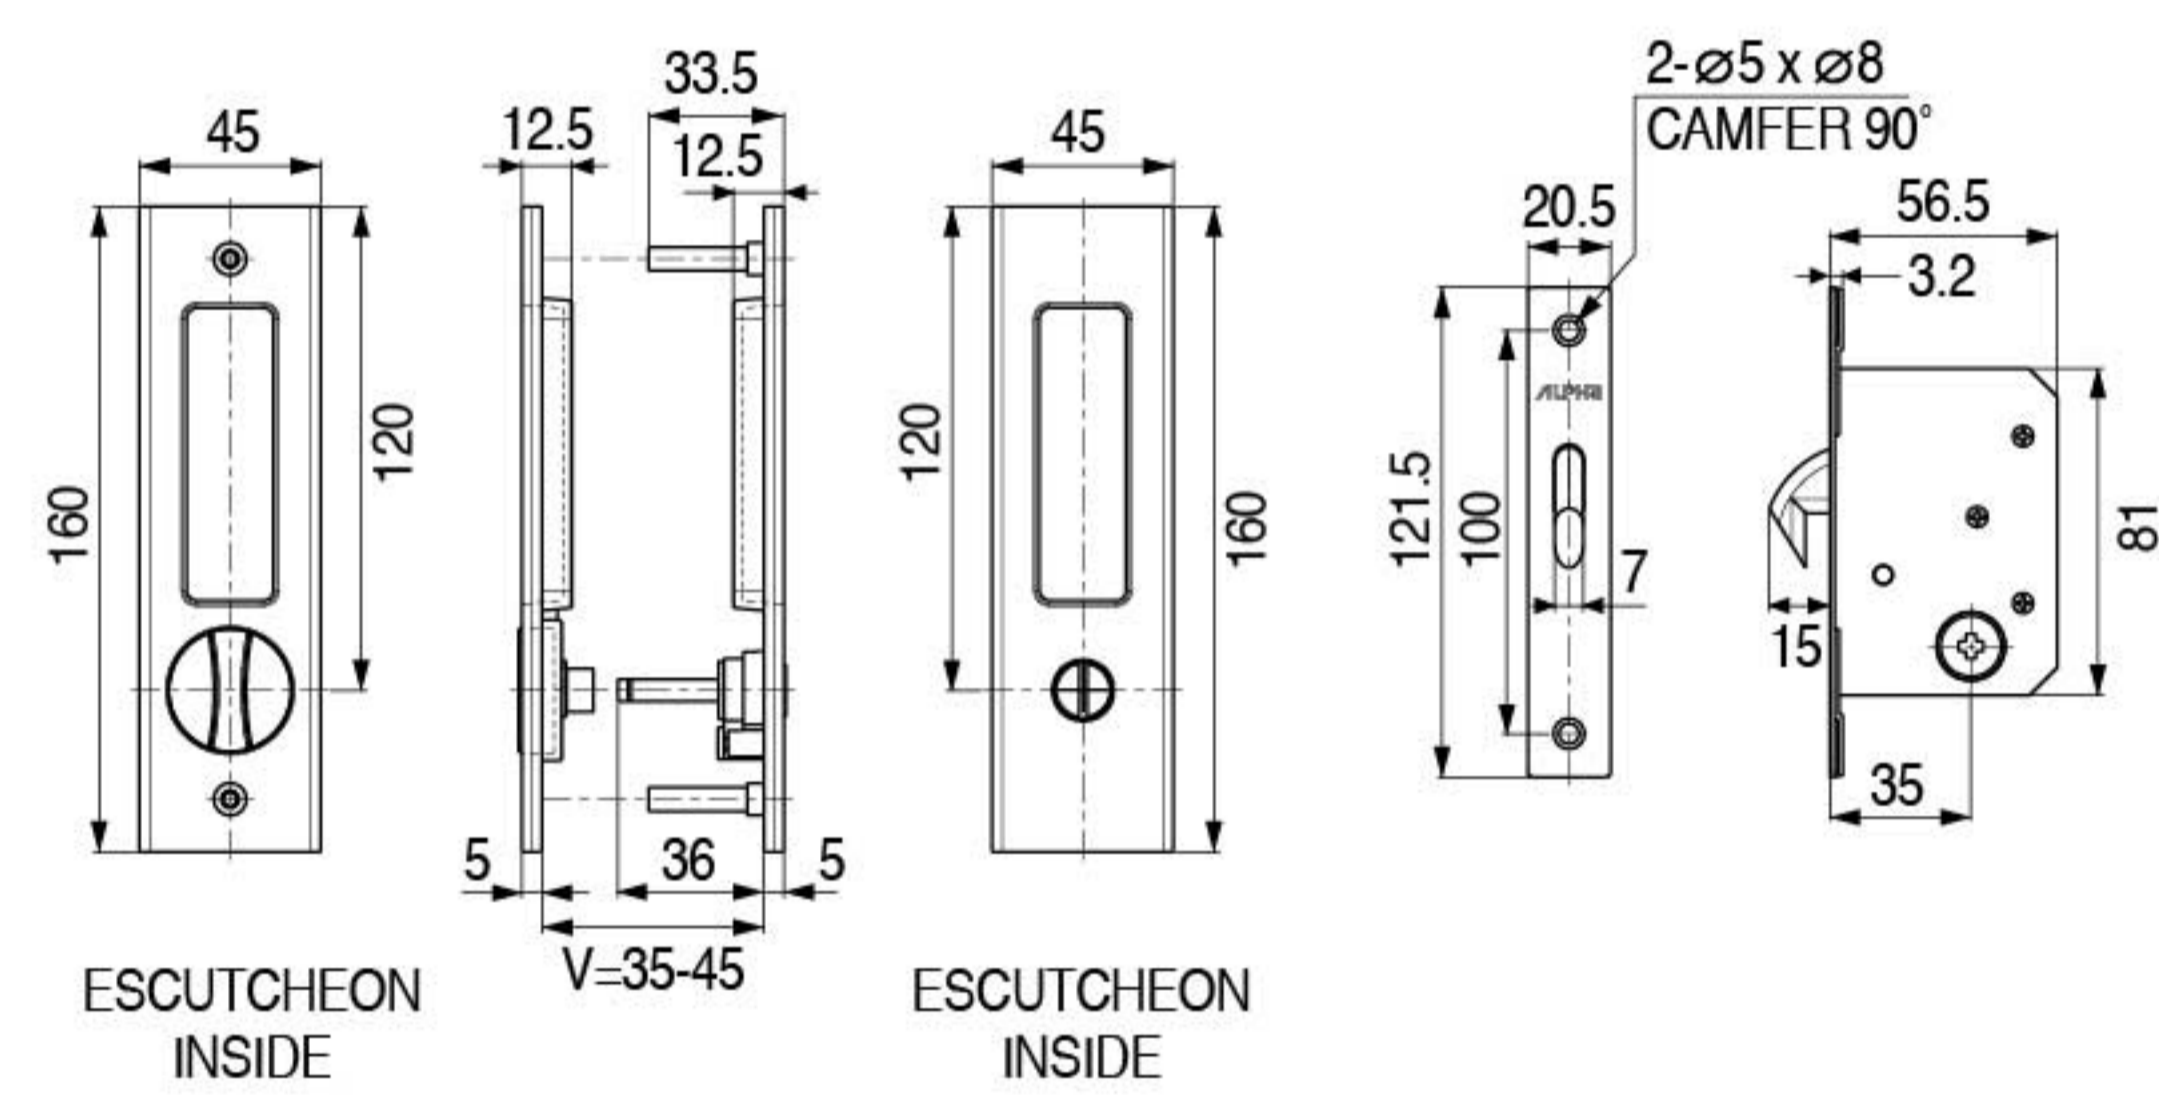

## Specification

- Entry sliding lock system
- Square handle with ZINC ALLOY
- Single cylinder W/2 standard
- Hook dead bolt
- Door Thickness : 35-45mm
- Backset : 35mm

## Specification

- Privacy sliding lock system
- Round handle with ZINC ALLOY
- Hook dead bolt
- Door Thickness : 35-45mm
- Backset : 35mm