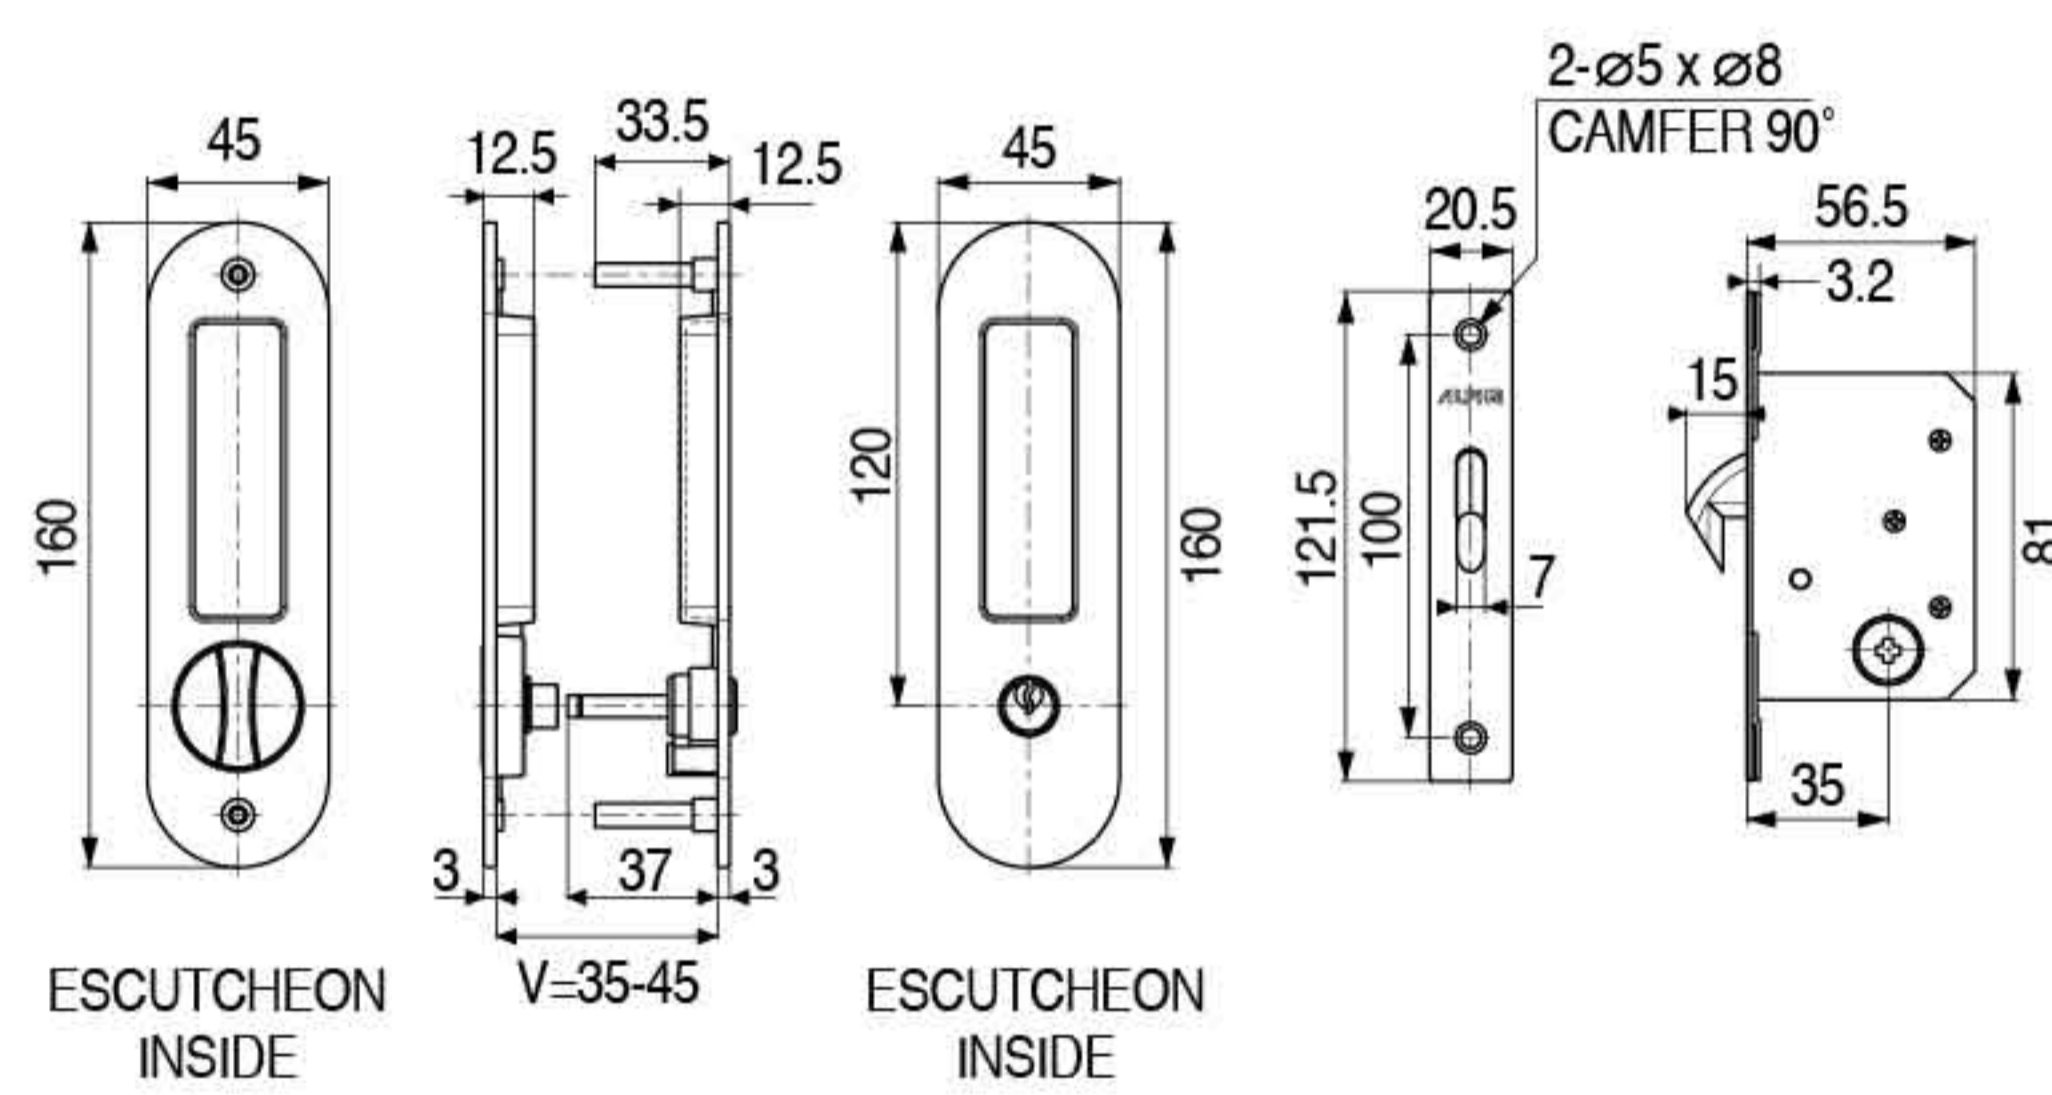

## Specification

- Entry sliding lock system
- Round handle with ZINC ALLOY
- Single cylinder W/2 standard
- Hook dead bolt
- Door Thickness : 35-45mm
- Backset : 35mm

## Specification

- Entry sliding lock system
- Square handle with ZINC ALLOY
- Single cylinder W/2 standard
- Hook dead bolt
- Door Thickness : 35-45mm
- Backset : 35mm

## Specification

- Privacy sliding lock system
- Round handle with ZINC ALLOY
- Hook dead bolt
- Door Thickness : 35-45mm
- Backset : 35mm