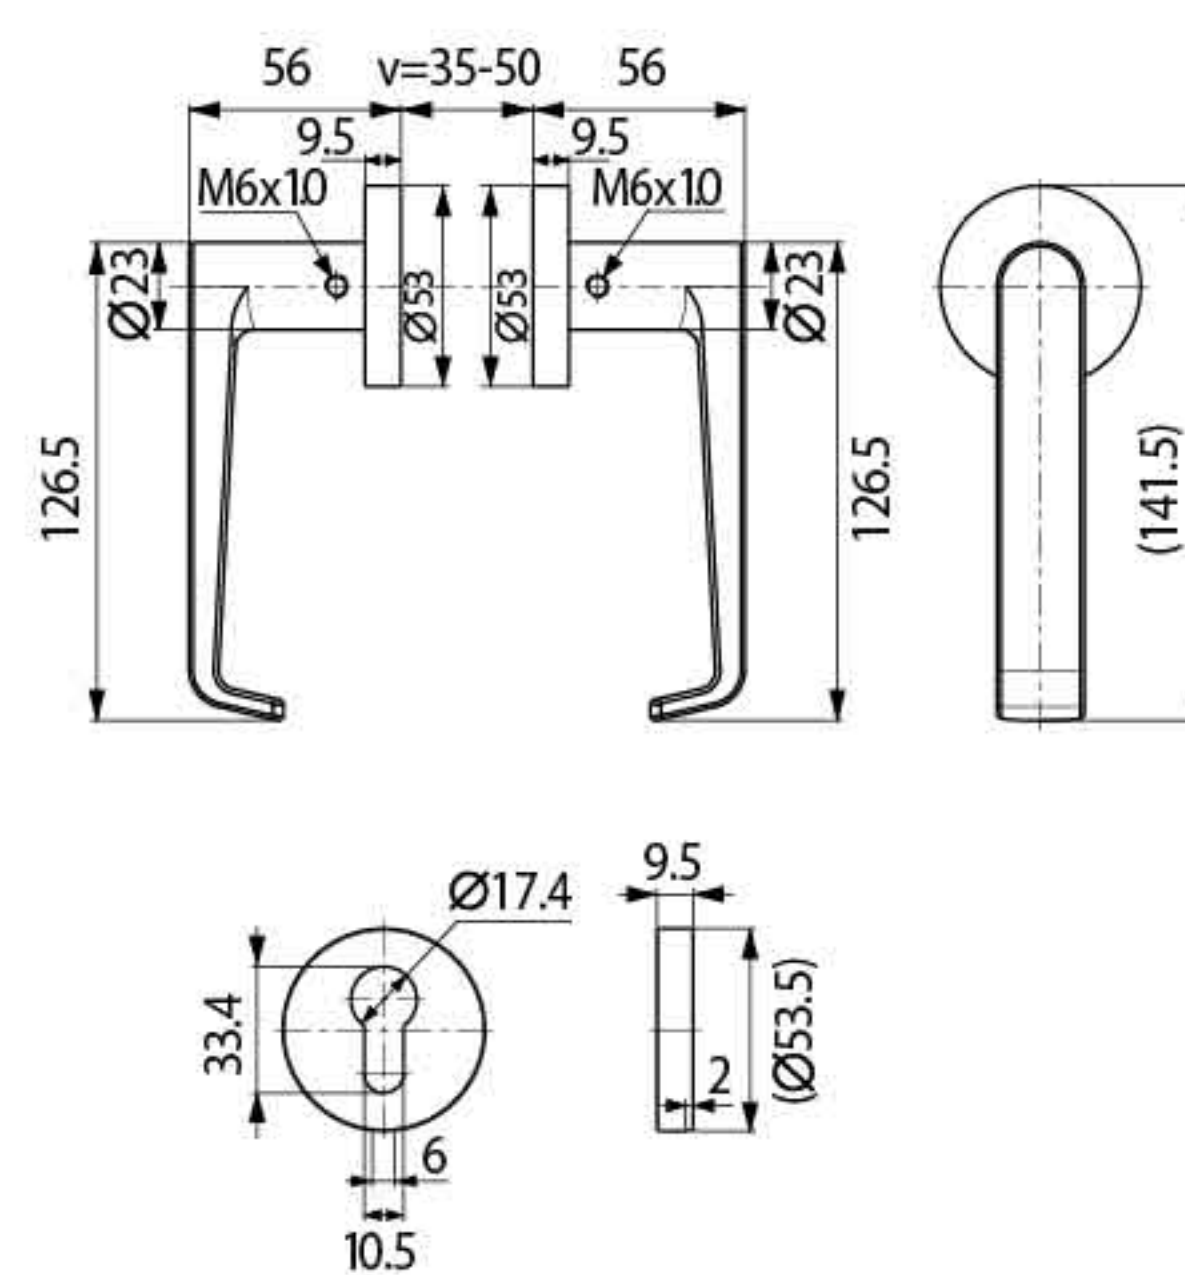

## Specification

- Material : SUS304
- Solid Handle
- Door thickness : 35-50mm