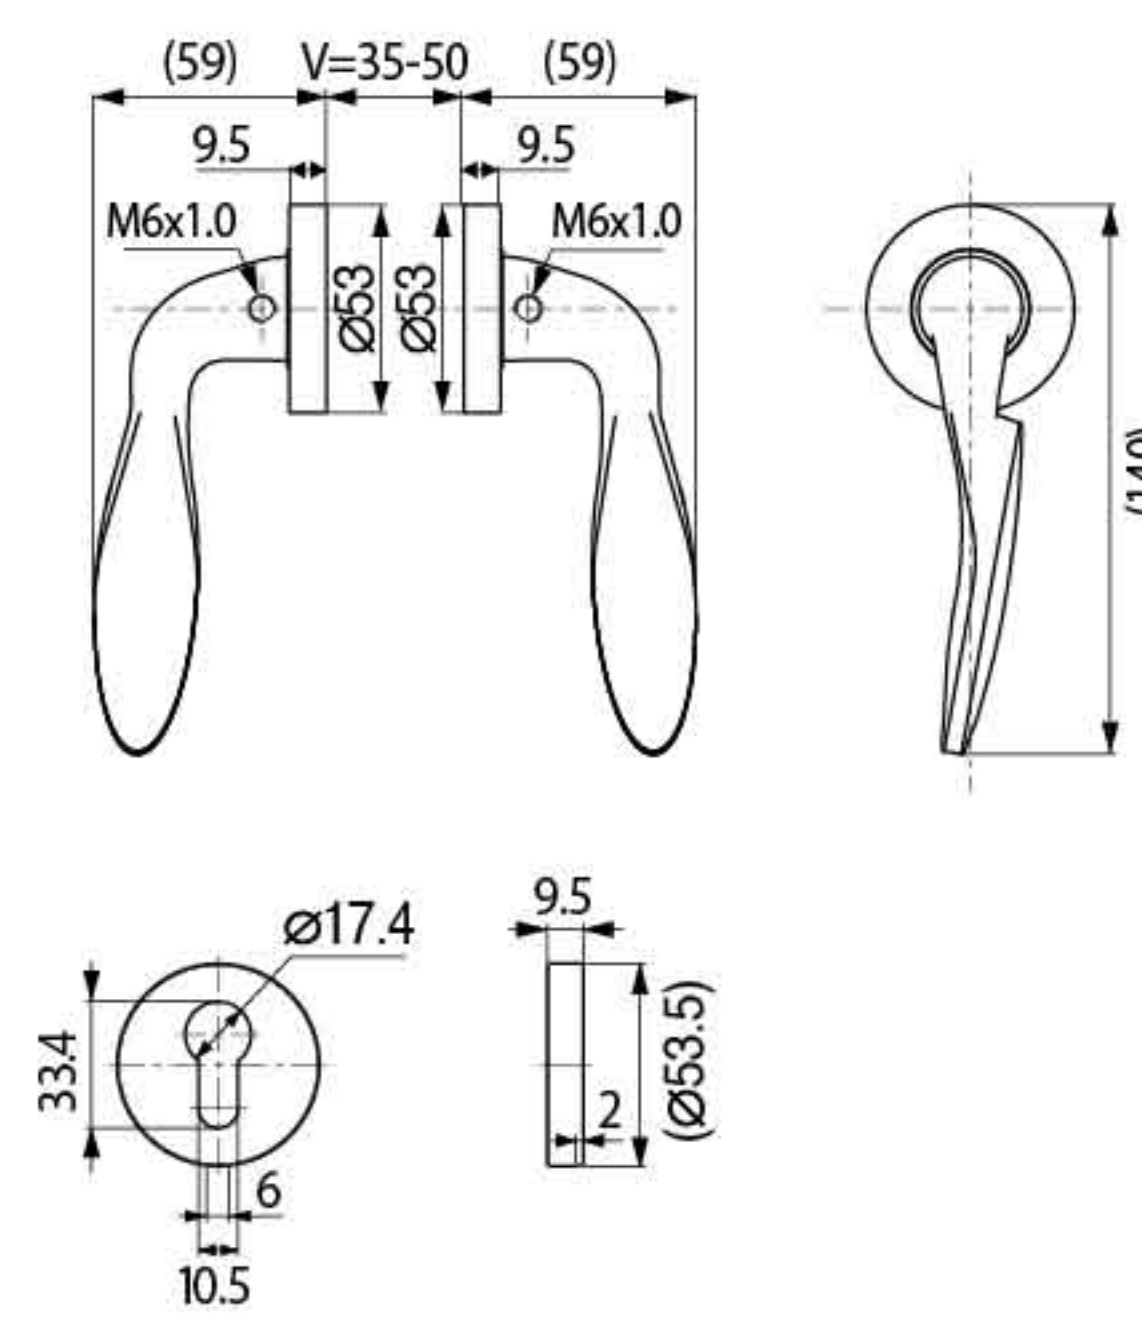

ML-SOLID027