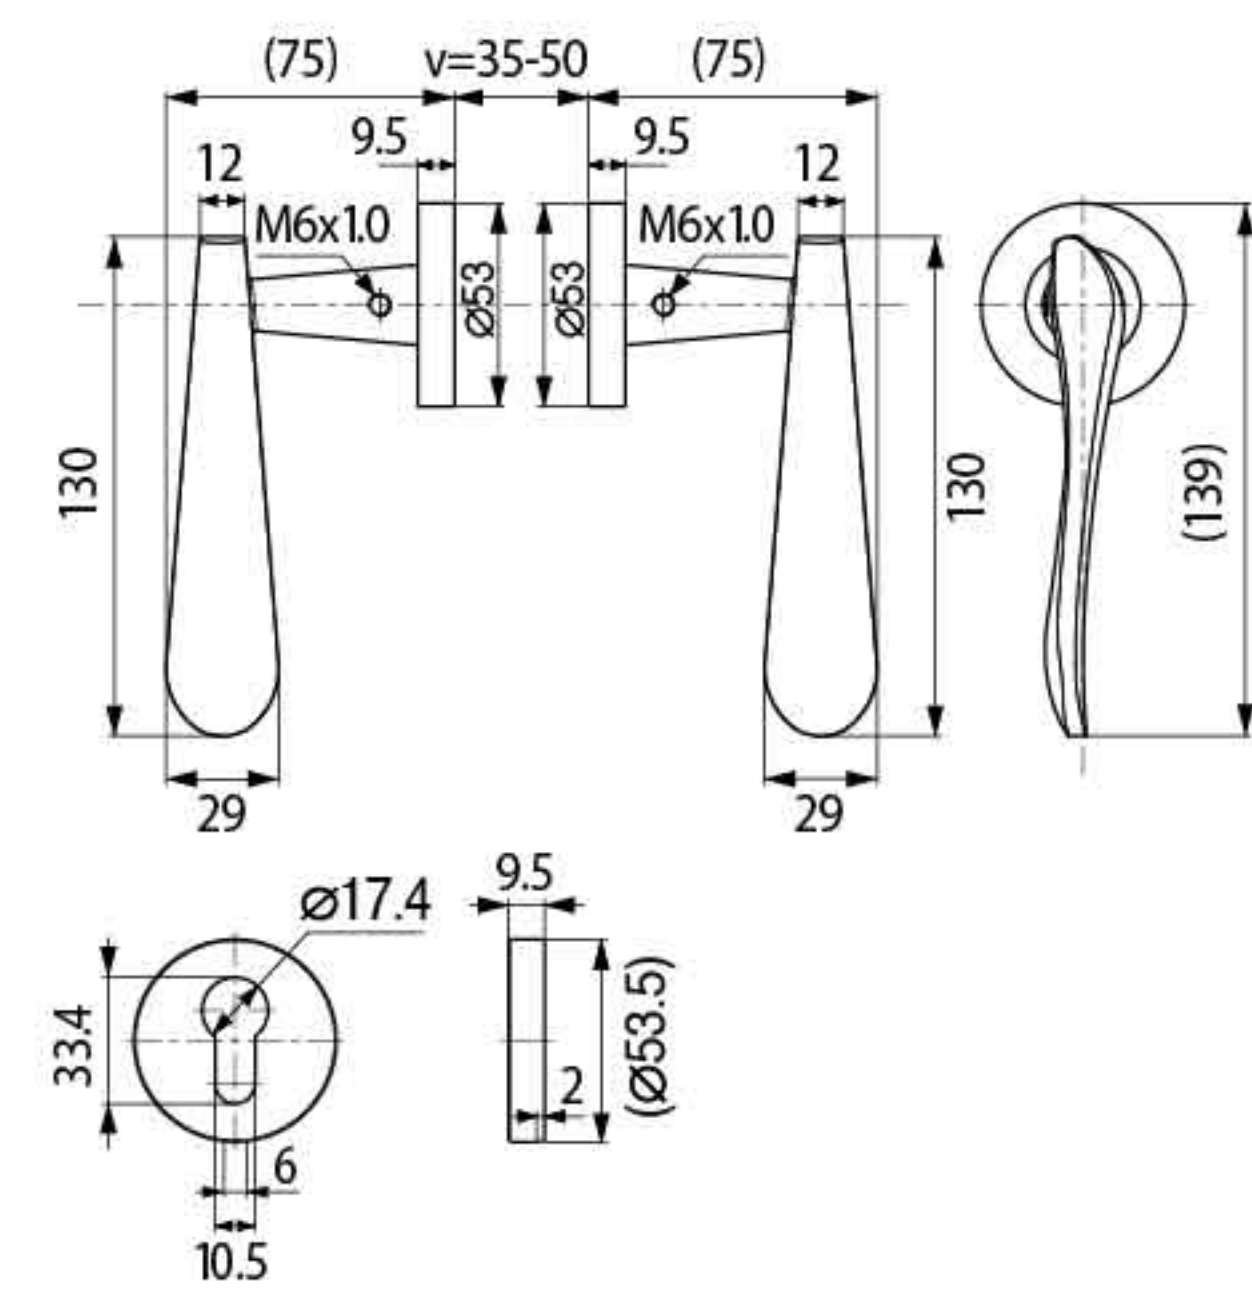

## Specification

- Material : SUS304
- Solid Handle
- Door thickness : 35-50mm