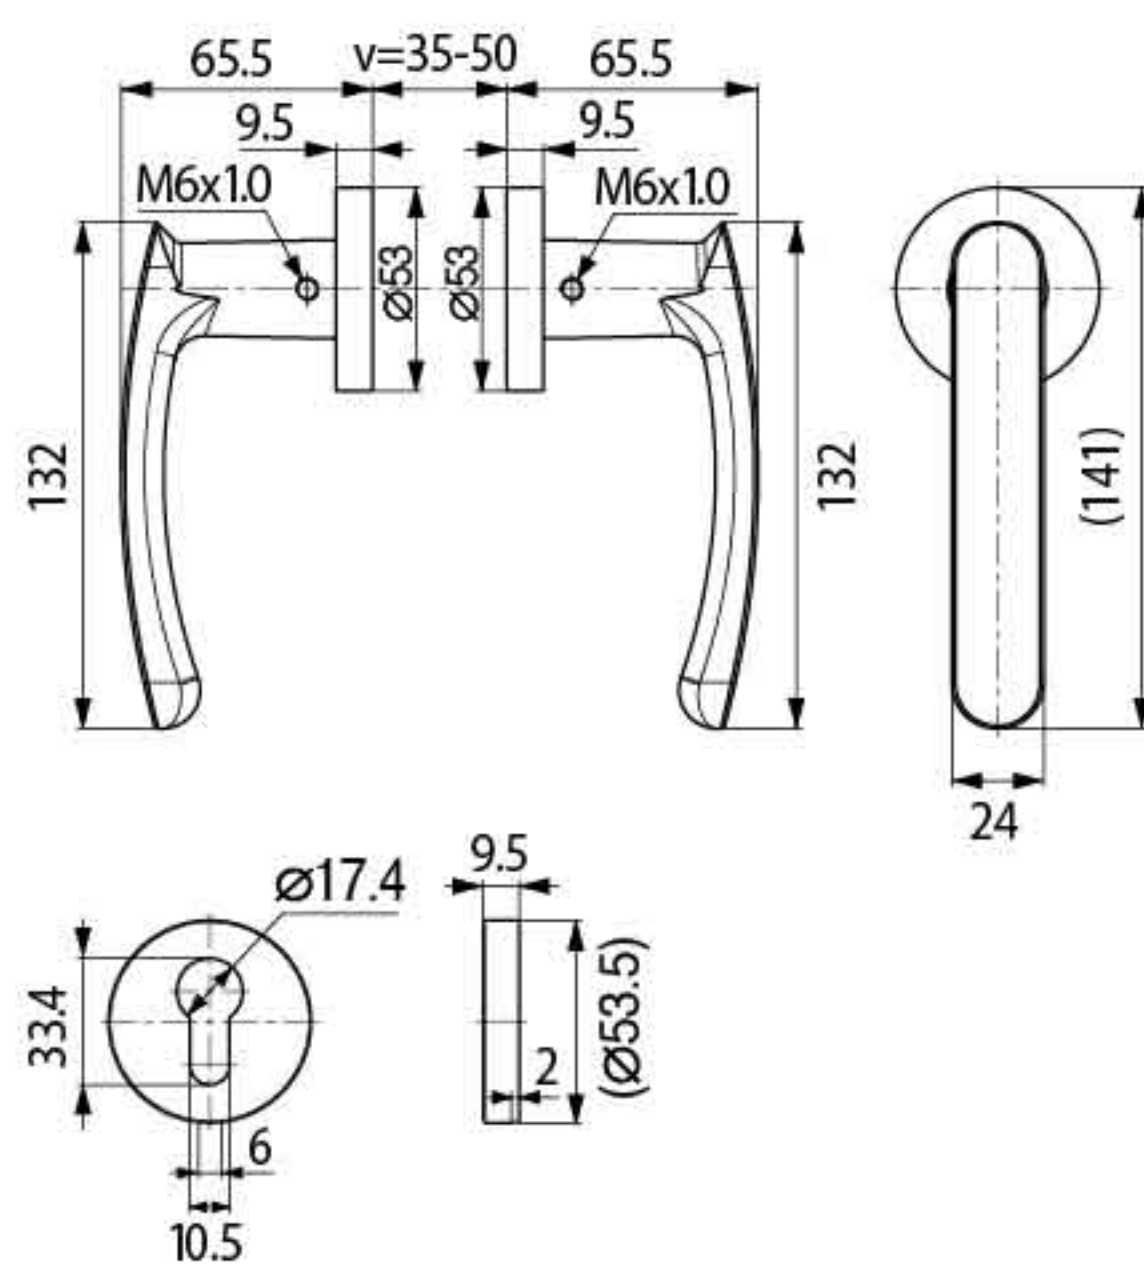

## Specification

- Material : SUS304
- Solid Handle
- Door thickness : 35-50mm

### Specification

- Material : SUS304
- Solid Handle
- Door thickness : 35-50mm