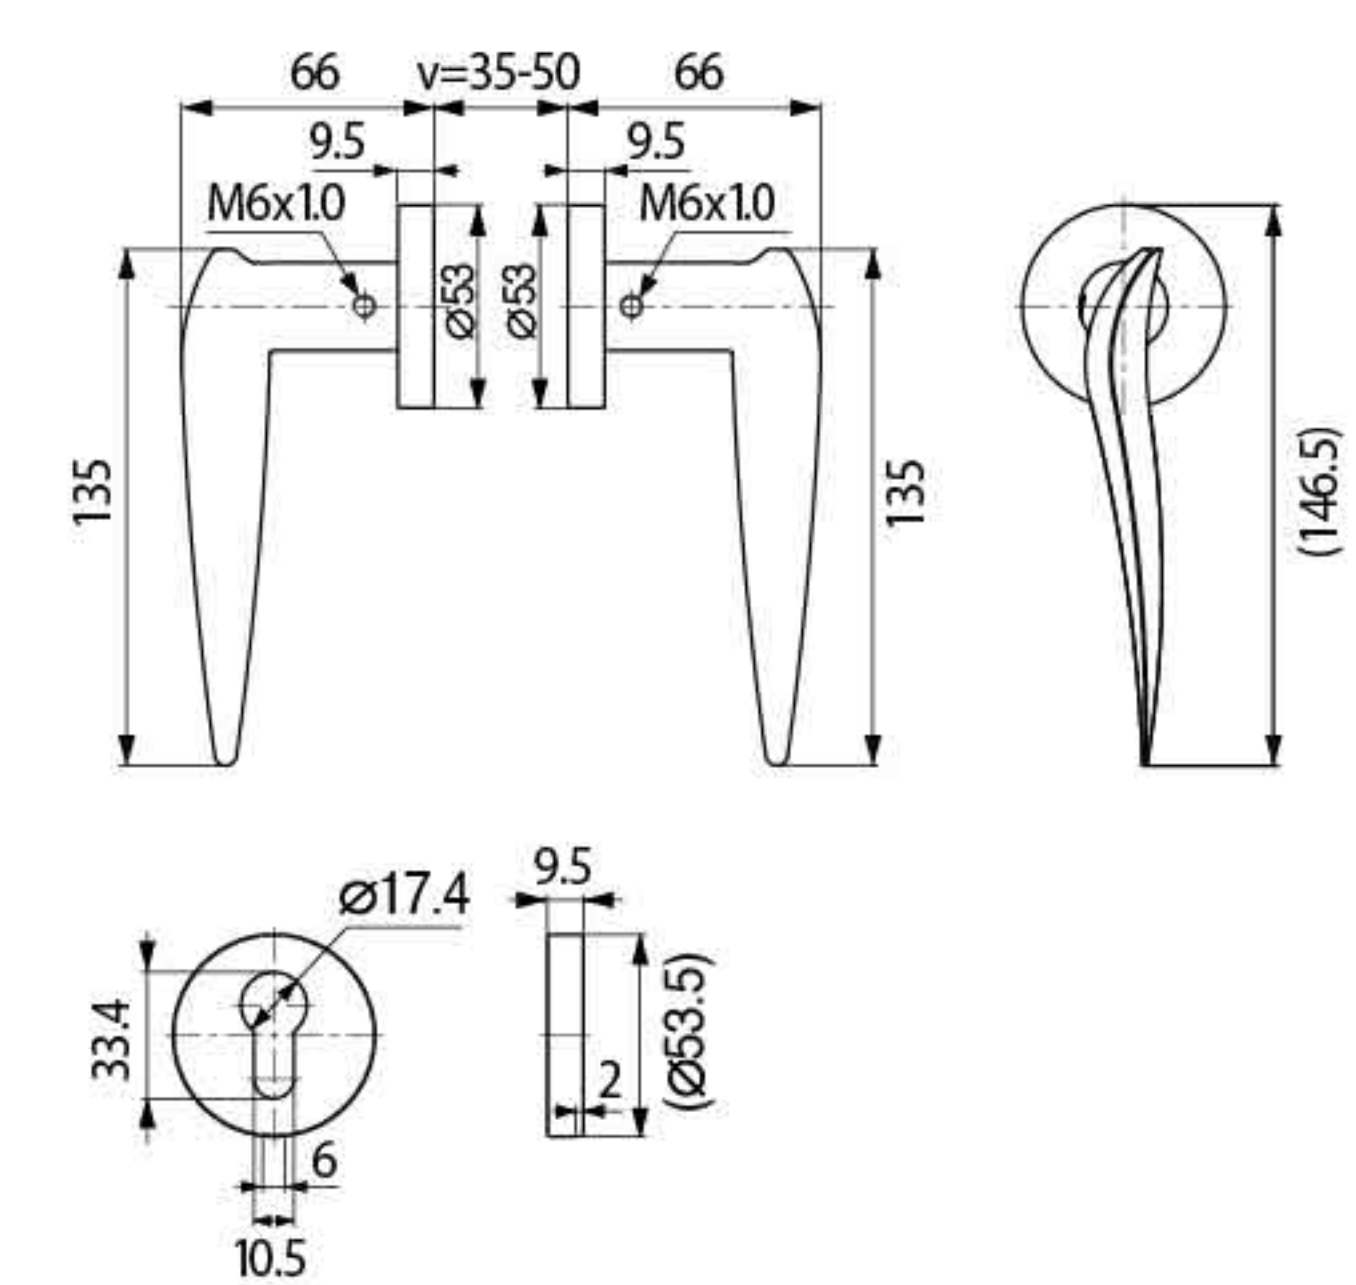

SOLID HANDLE

ML-SOLID009

ML-SOLID010

ML-SOLID012

Specification

- Material : SUS304
- Solid Handle
- Door thickness : 35-50mm

Specification

- Material : SUS304
- Solid Handle
- Door thickness : 35-50mm

Specification

- Material : SUS304
- Solid Handle
- Door thickness : 35-50mm

Product Name

- ML-SOLID009-SS
- ML-SOLID009-PB
- ML-SOLID009-AB
- ML-SOLID009-BLK
- ML-SOLID009-ORB
- ML-SOLID009-PS
- ML-SOLID009-AC
- ML-SOLID009-SB

Product Name

- ML-SOLID010-SS
- ML-SOLID010-PB
- ML-SOLID010-AB
- ML-SOLID010-BLK
- ML-SOLID010-ORB
- ML-SOLID010-PS
- ML-SOLID010-AC
- ML-SOLID010-SB

Product Name

- ML-SOLID012-SS
- ML-SOLID012-PB
- ML-SOLID012-AB
- ML-SOLID012-BLK
- ML-SOLID012-ORB
- ML-SOLID012-PS
- ML-SOLID012-AC
- ML-SOLID012-SB

Finish