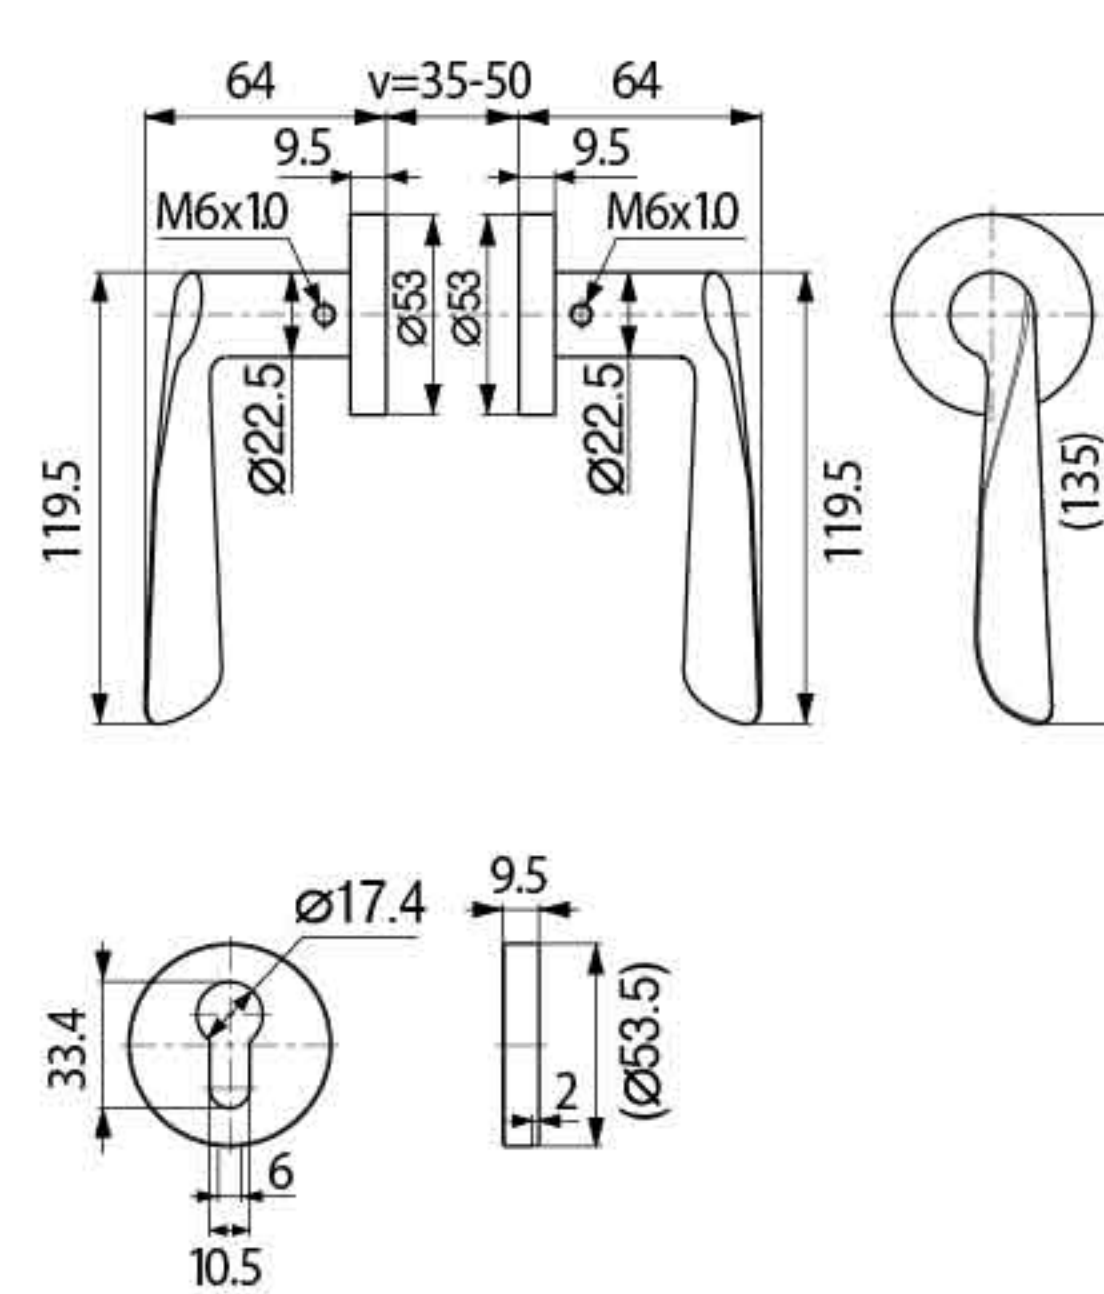

ML-SOLID015

Specification

- Material : SUS304
- Solid Handle
- Door thickness : 35-50mm

Product Name

- ML-SOLID015-SS
- ML-SOLID015-PB
- ML-SOLID015-AB
- ML-SOLID015-BLK
- ML-SOLID015-ORB
- ML-SOLID015-PS
- ML-SOLID015-AC
- ML-SOLID015-SB