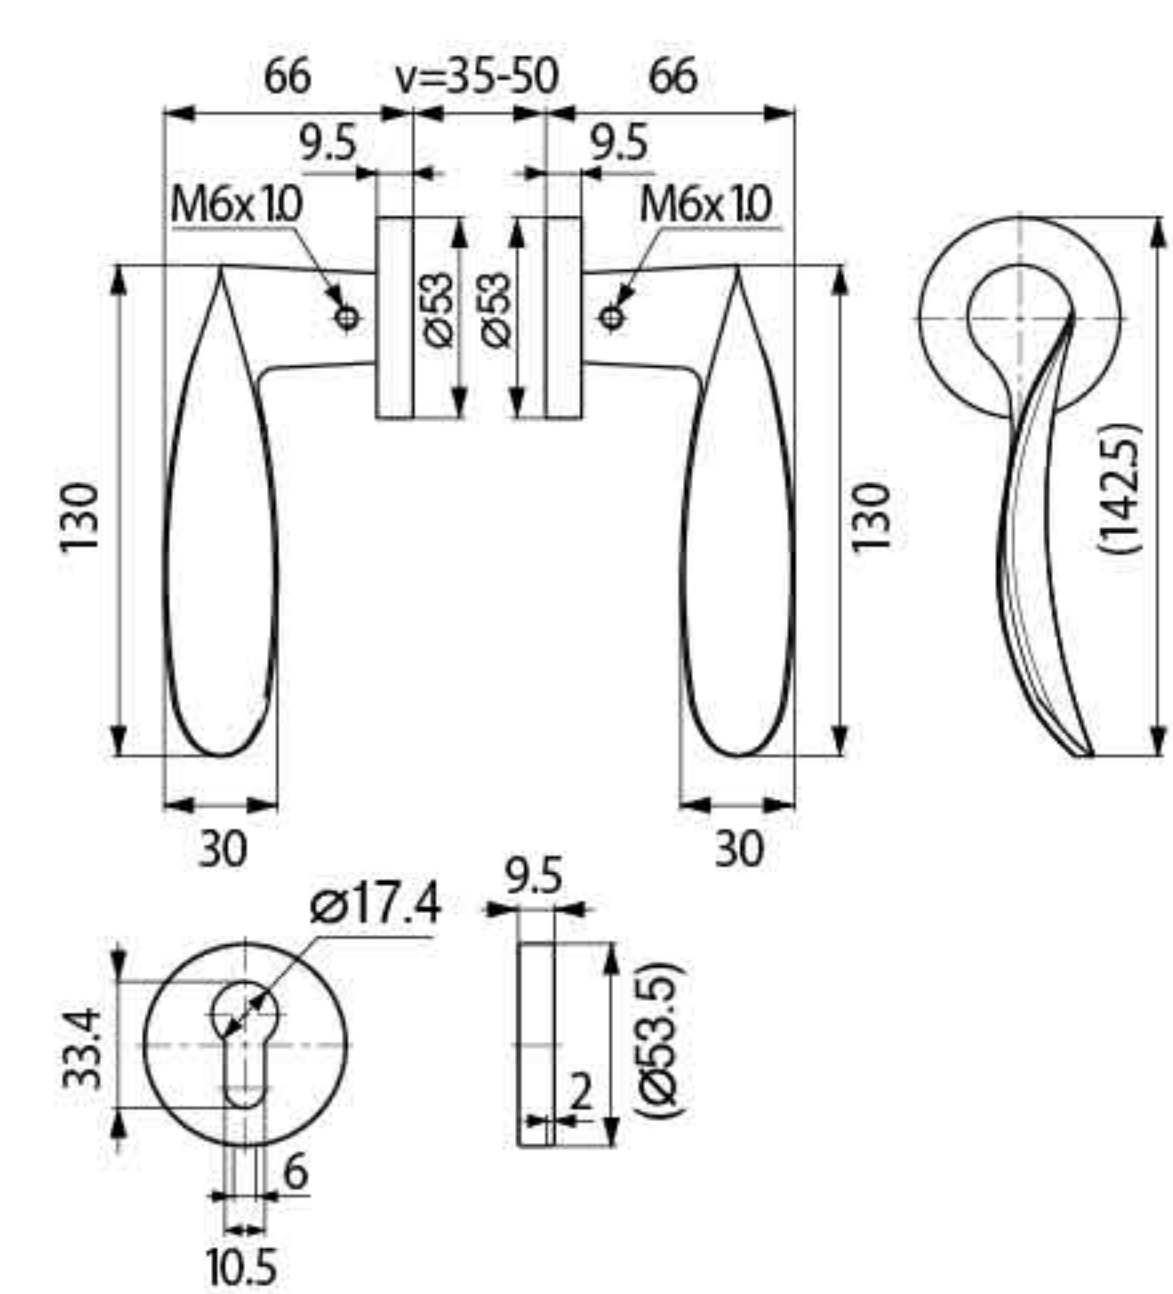

ML-SOLID016