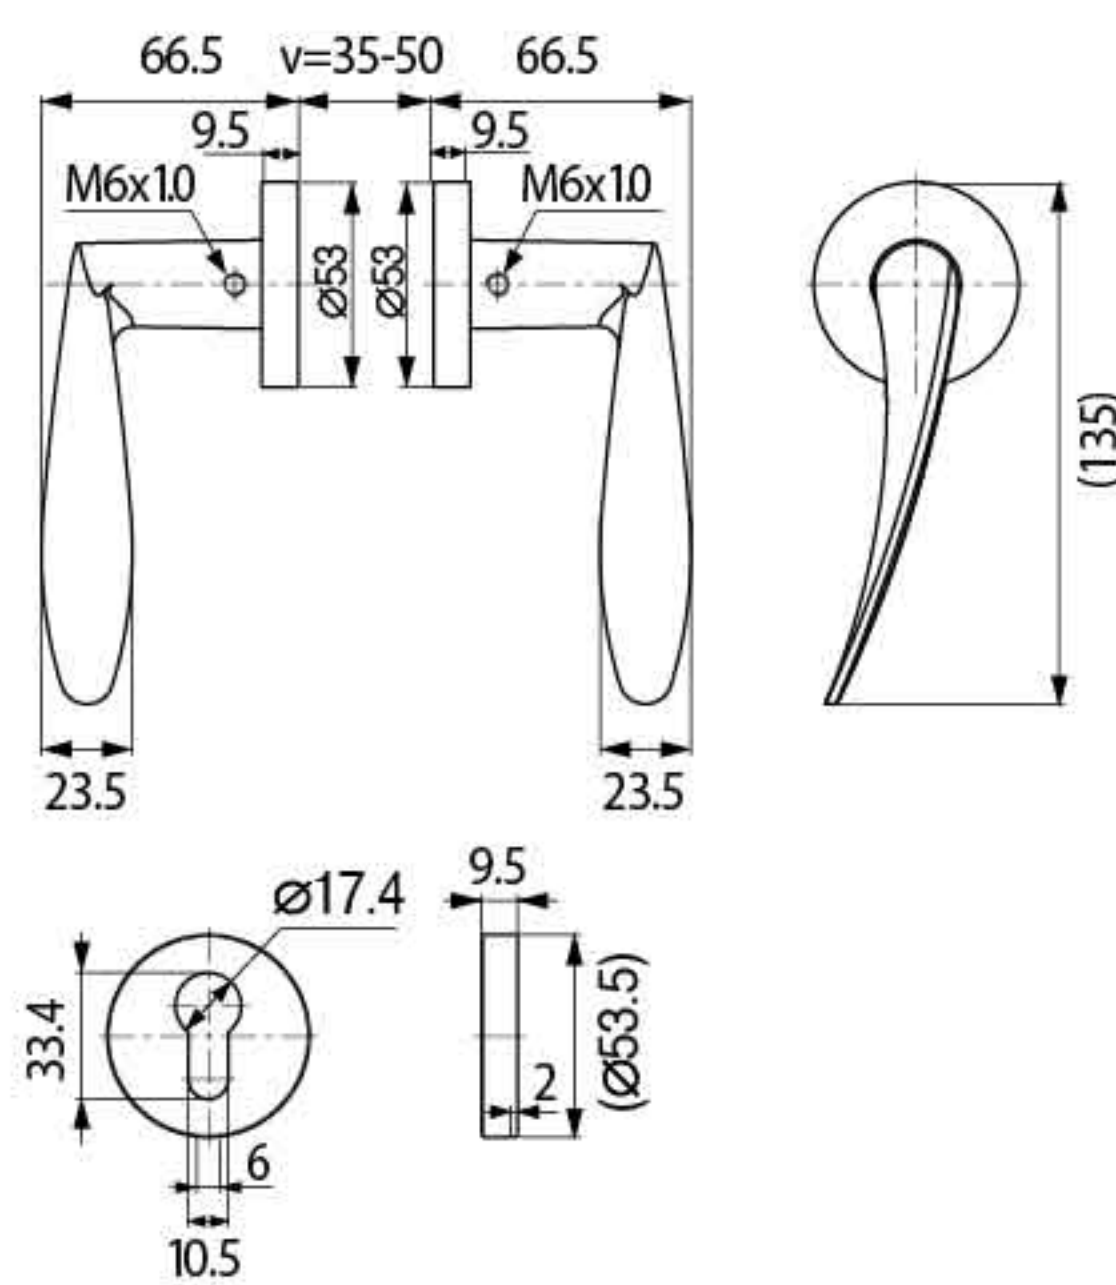

### Specification

- Material : SUS304
- Solid Handle
- Door thickness : 35-50mm