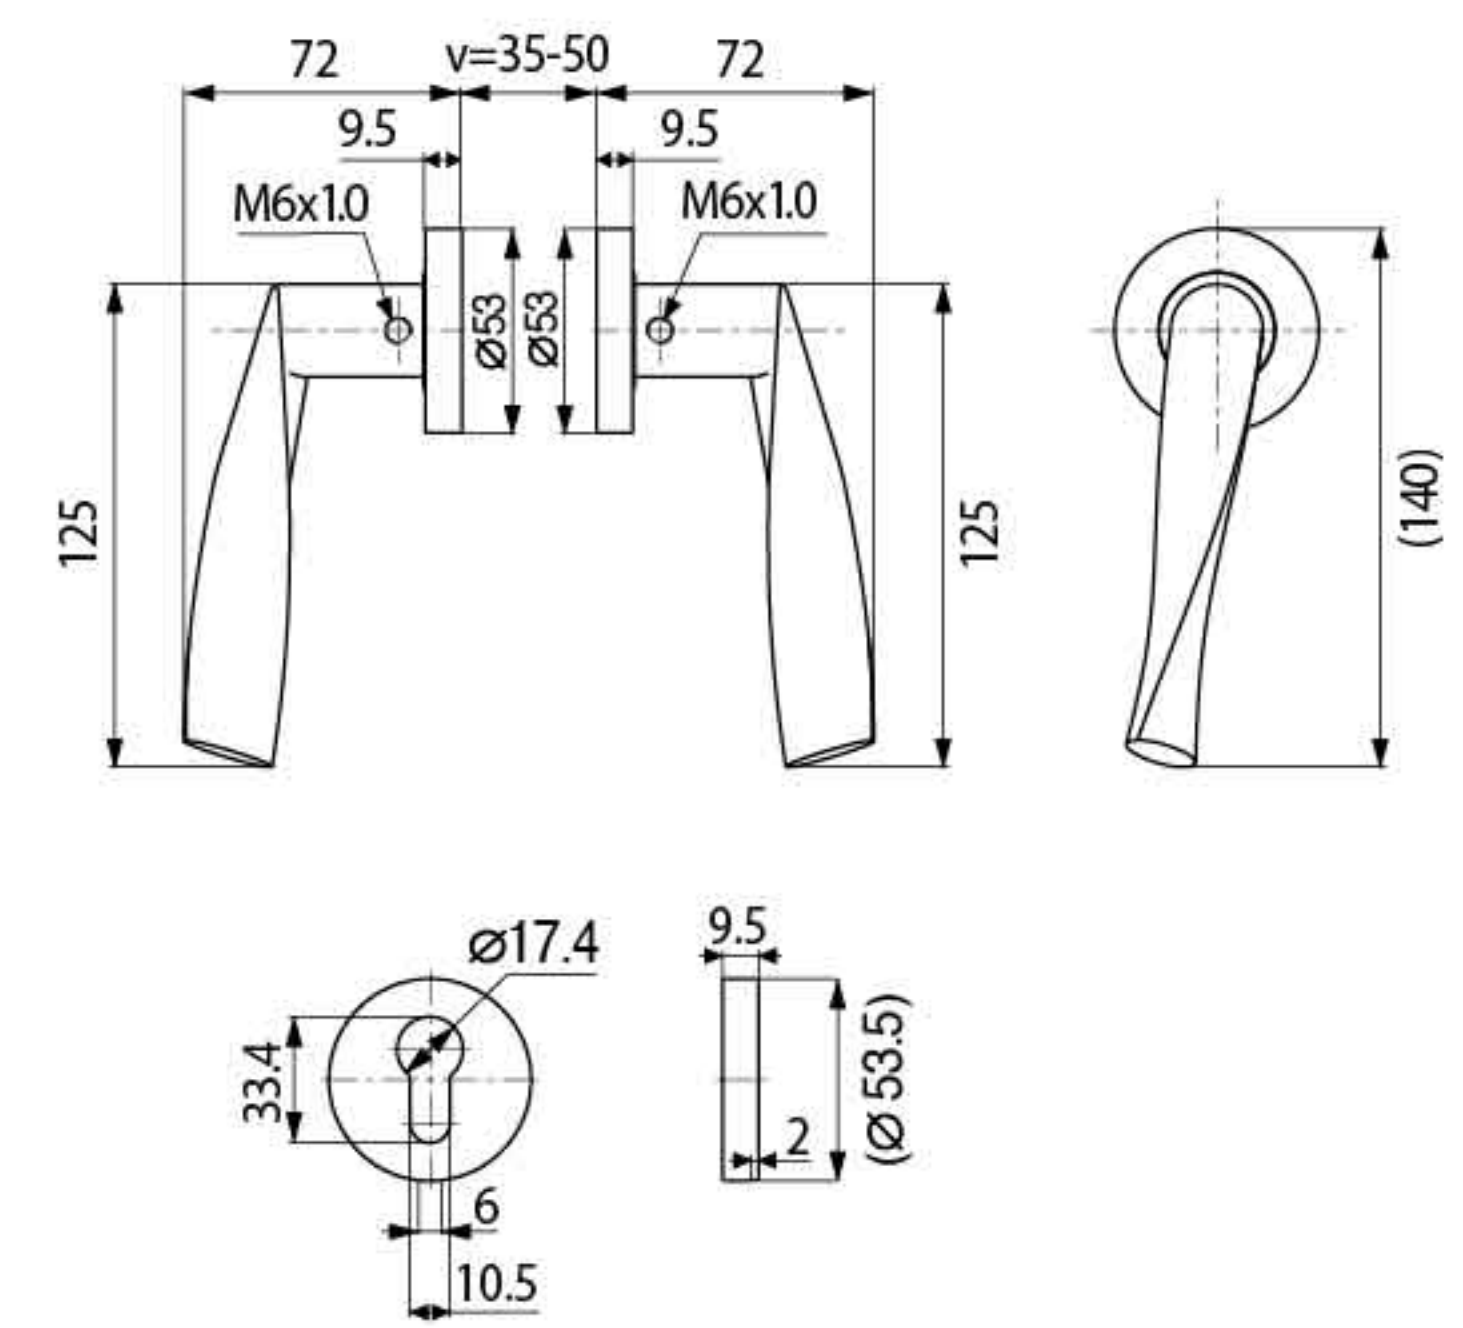

## Specification

- Material : SUS304
- Solid Handle
- Door thickness : 35-50mm