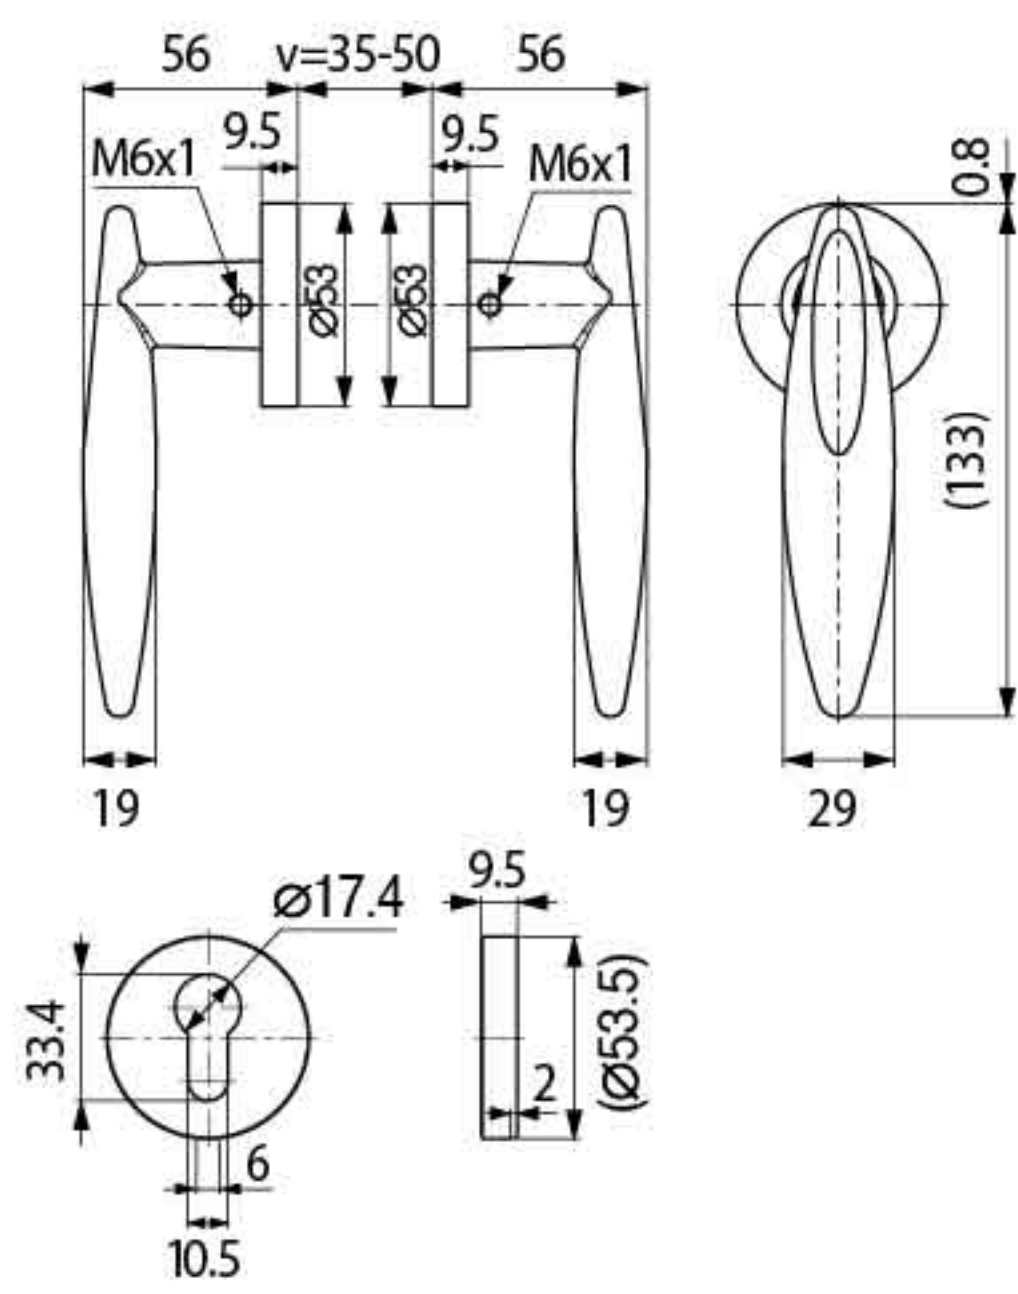

## Specification

- Material : SUS304
- Solid Handle
- Door thickness : 35-50mm