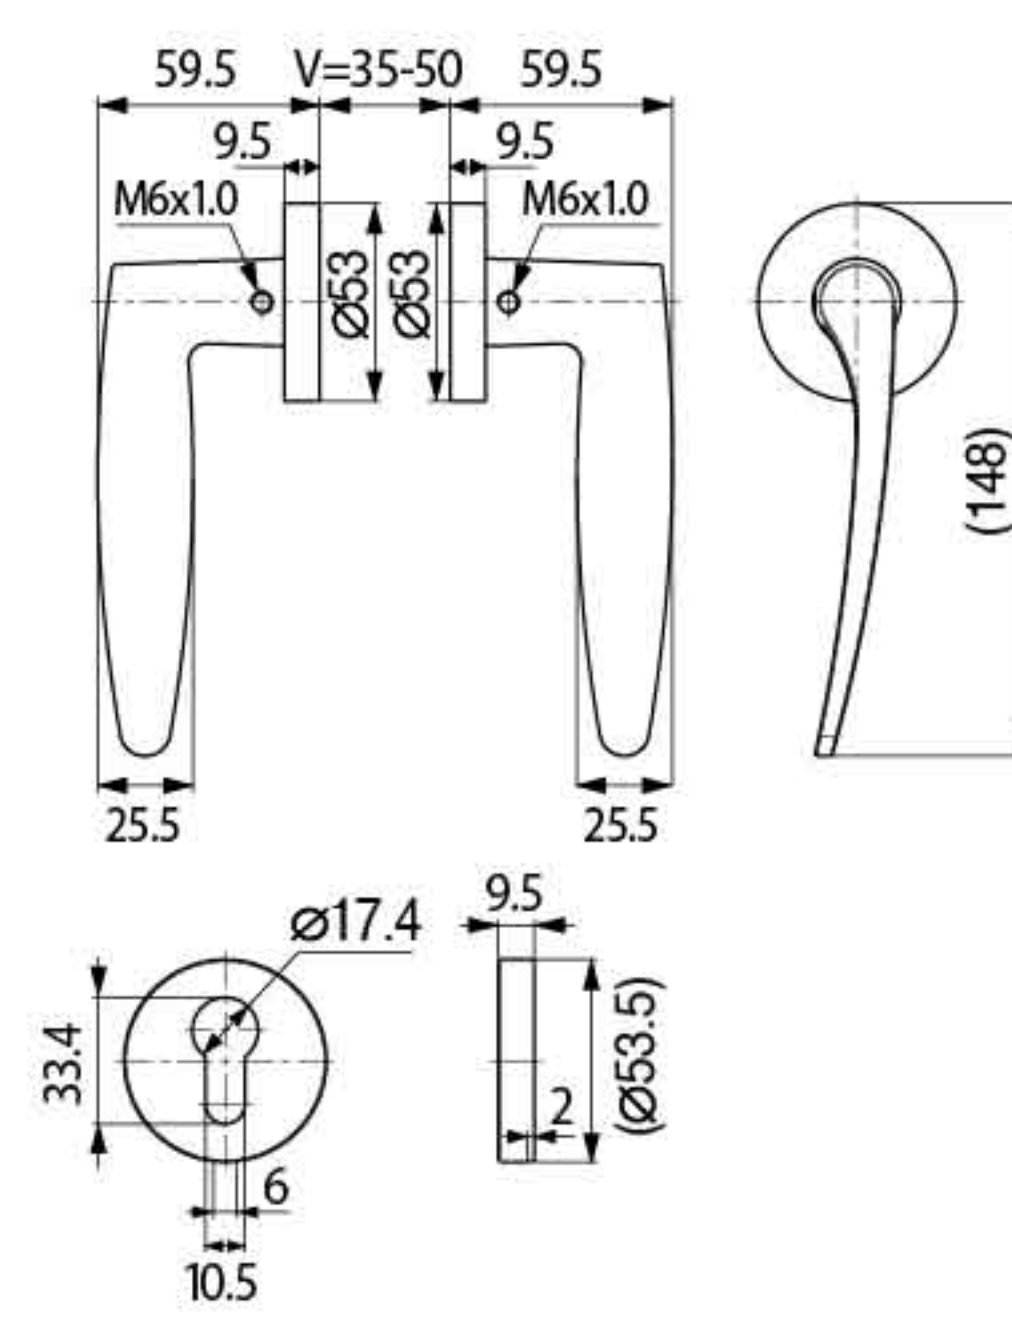

### Specification

- Material : SUS304
- Solid Handle
- Door thickness : 35-50mm