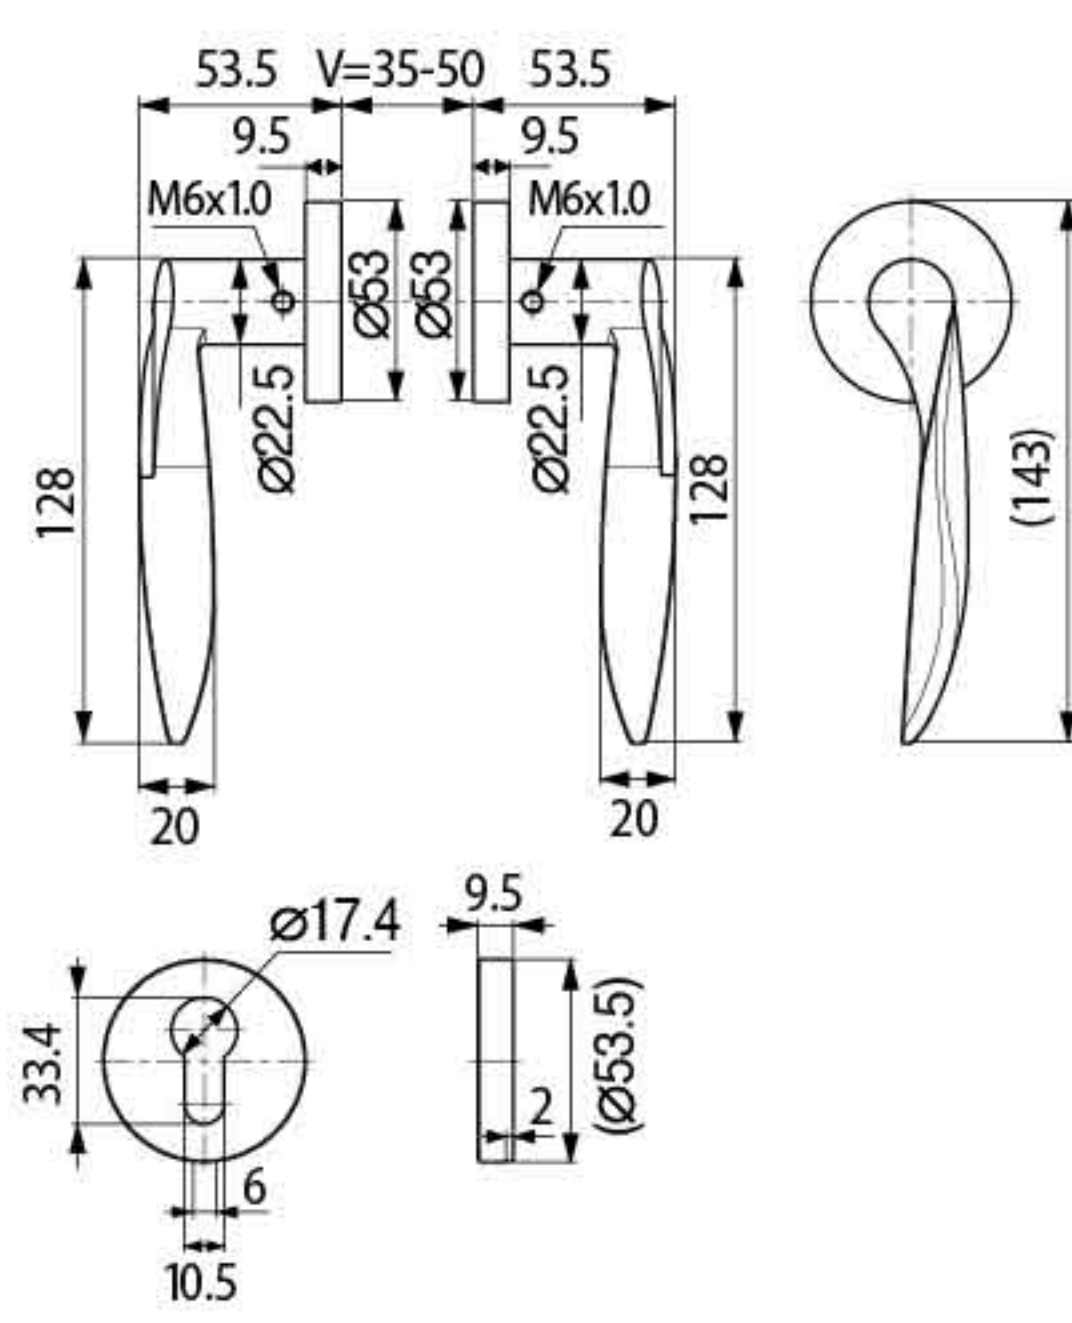

### Specification

- Material : SUS304
- Solid Handle
- Door thickness : 35-50mm