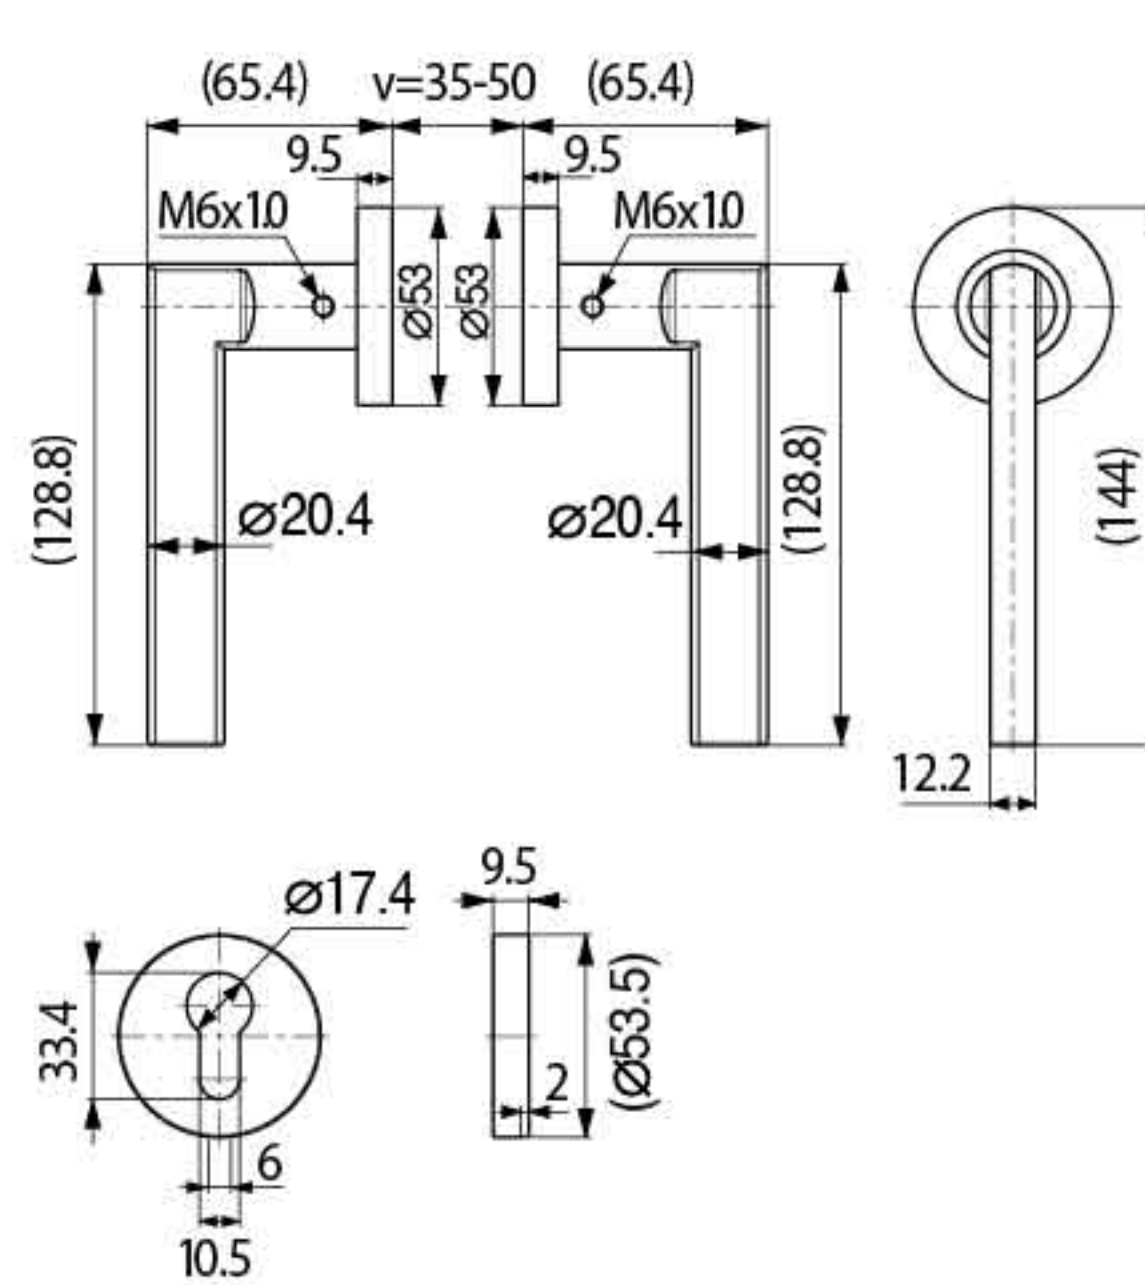

## Specification

- Material : SUS304
- Solid Handle
- Door thickness : 35-50mm

### Specification

- Material : SUS304
- Solid Handle
- Door thickness : 35-50mm