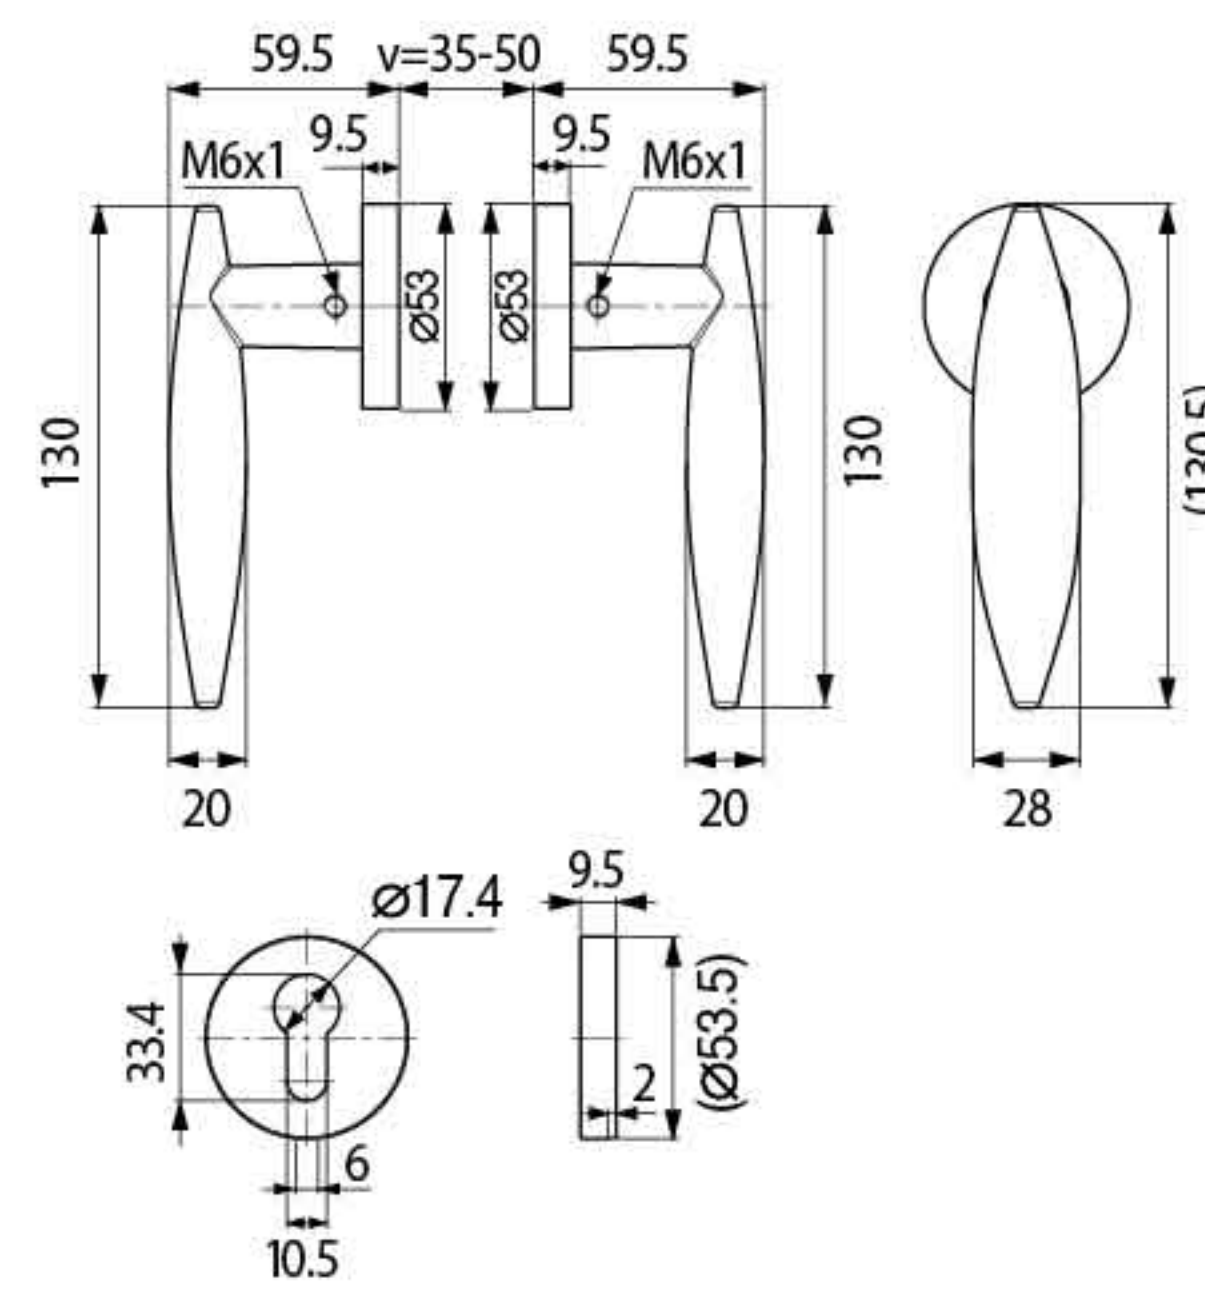

## Specification

- Material : SUS304
- Solid Handle
- Door thickness : 35-50mm