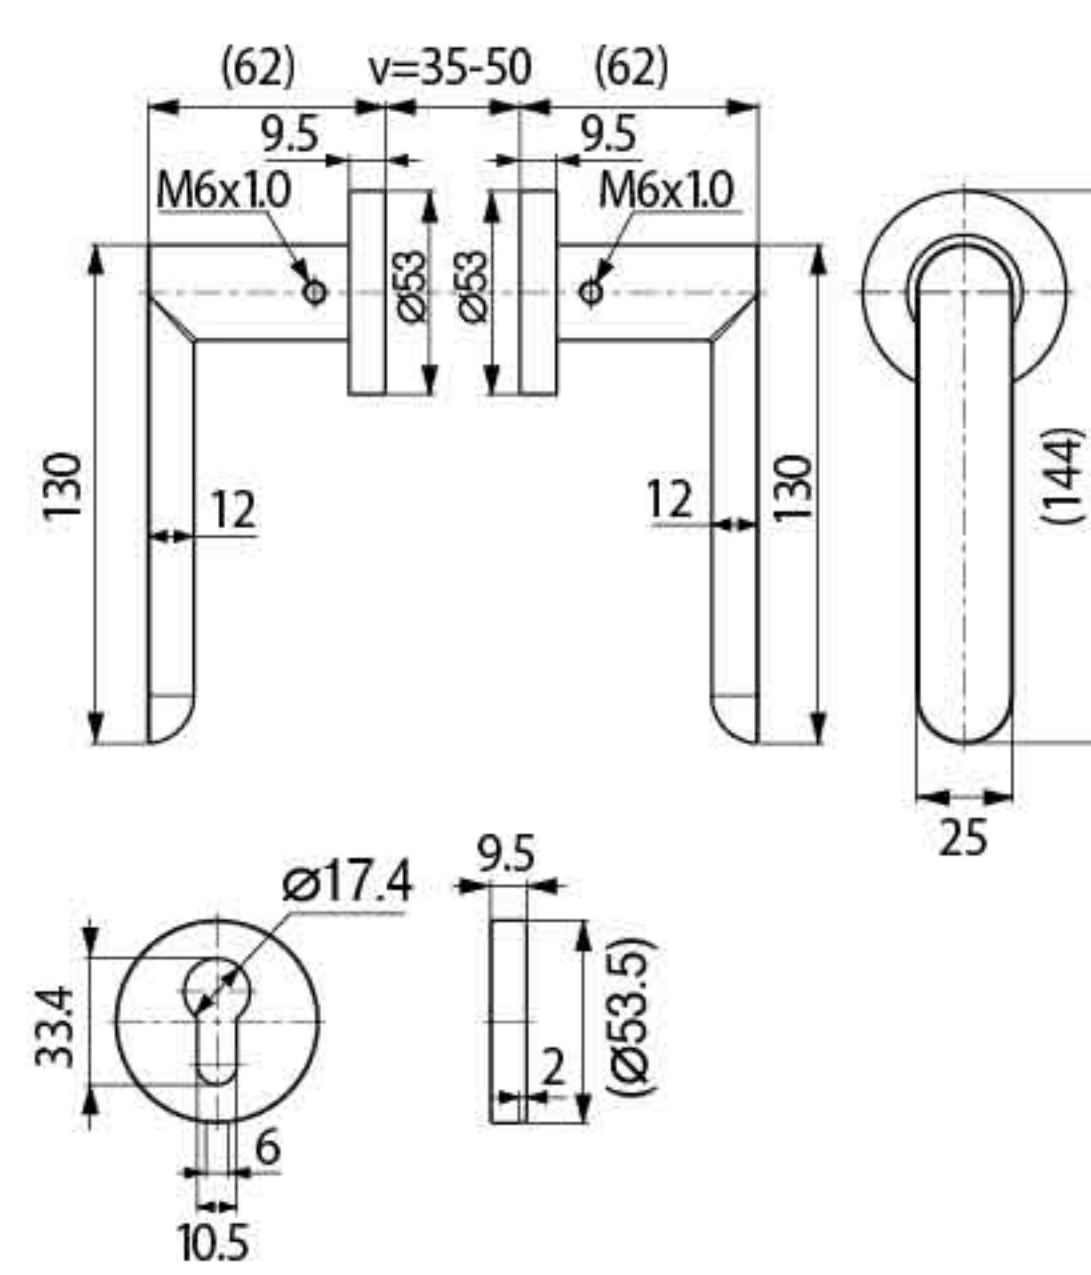

## Specification

- Material : SUS304
- Solid Handle
- Door thickness : 35-50mm

### Specification

- Material : SUS304
- Solid Handle
- Door thickness : 35-50mm