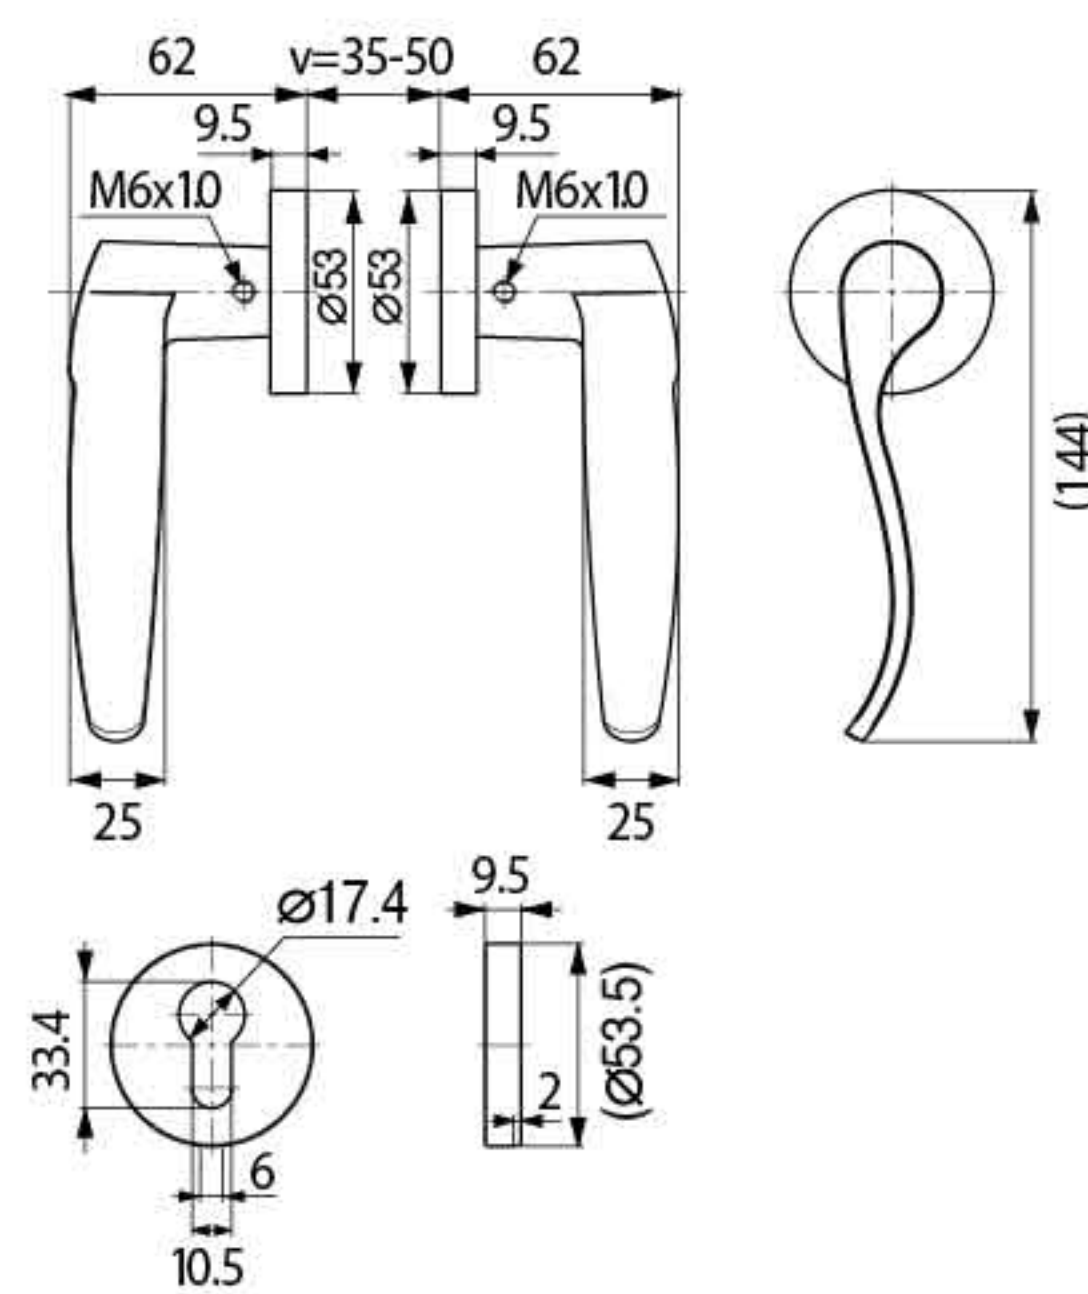

## Specification

- Material : SUS304
- Solid Handle
- Door thickness : 35-50mm