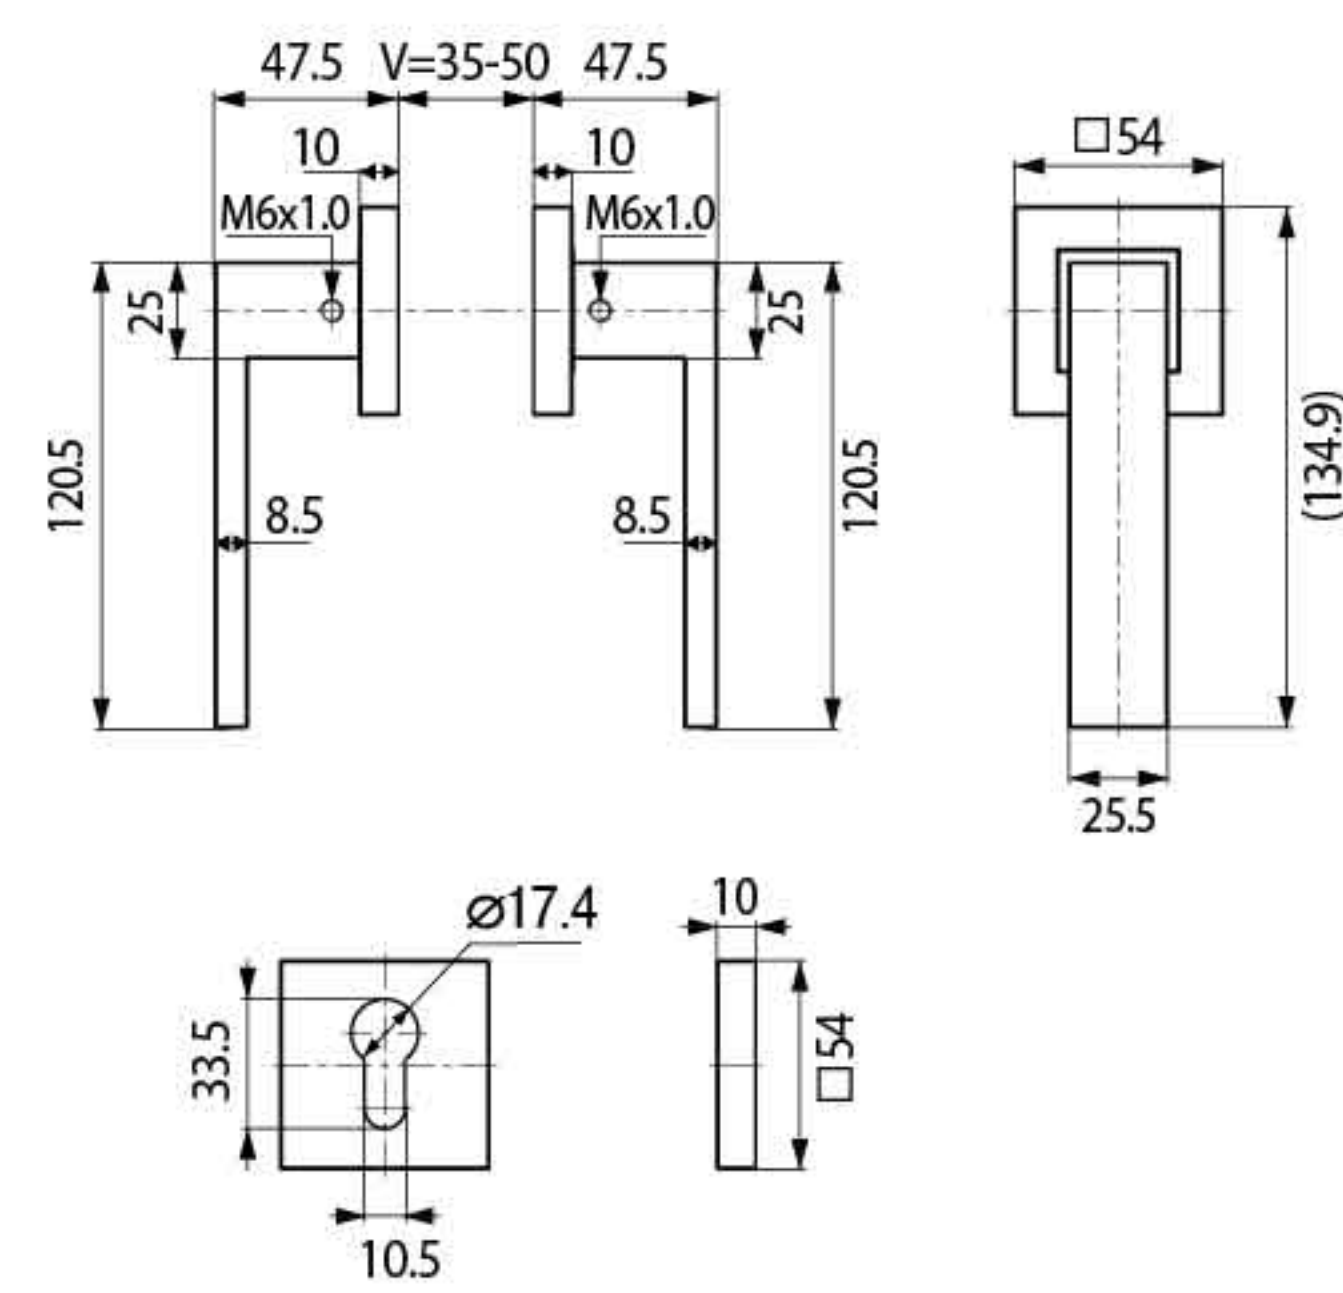

SOLID HANDLE

ML-SOLID029

Specification

- Material : SUS304
- Solid Handle
- Door thickness : 35-50mm

Product Name

- ML-SOLID028-SS
- ML-SOLID028-PB
- ML-SOLID028-AB
- ML-SOLID028-BLK
- ML-SOLID028-ORB
- ML-SOLID028-PS
- ML-SOLID028-AC
- ML-SOLID028-SB

Specification

- Material : SUS304
- Solid Handle
- Door thickness : 35-50mm

Product Name

- ML-SOLID029-SS
- ML-SOLID029-PB
- ML-SOLID029-AB
- ML-SOLID029-BLK
- ML-SOLID029-ORB
- ML-SOLID029-PS
- ML-SOLID029-AC
- ML-SOLID029-SB

Finish