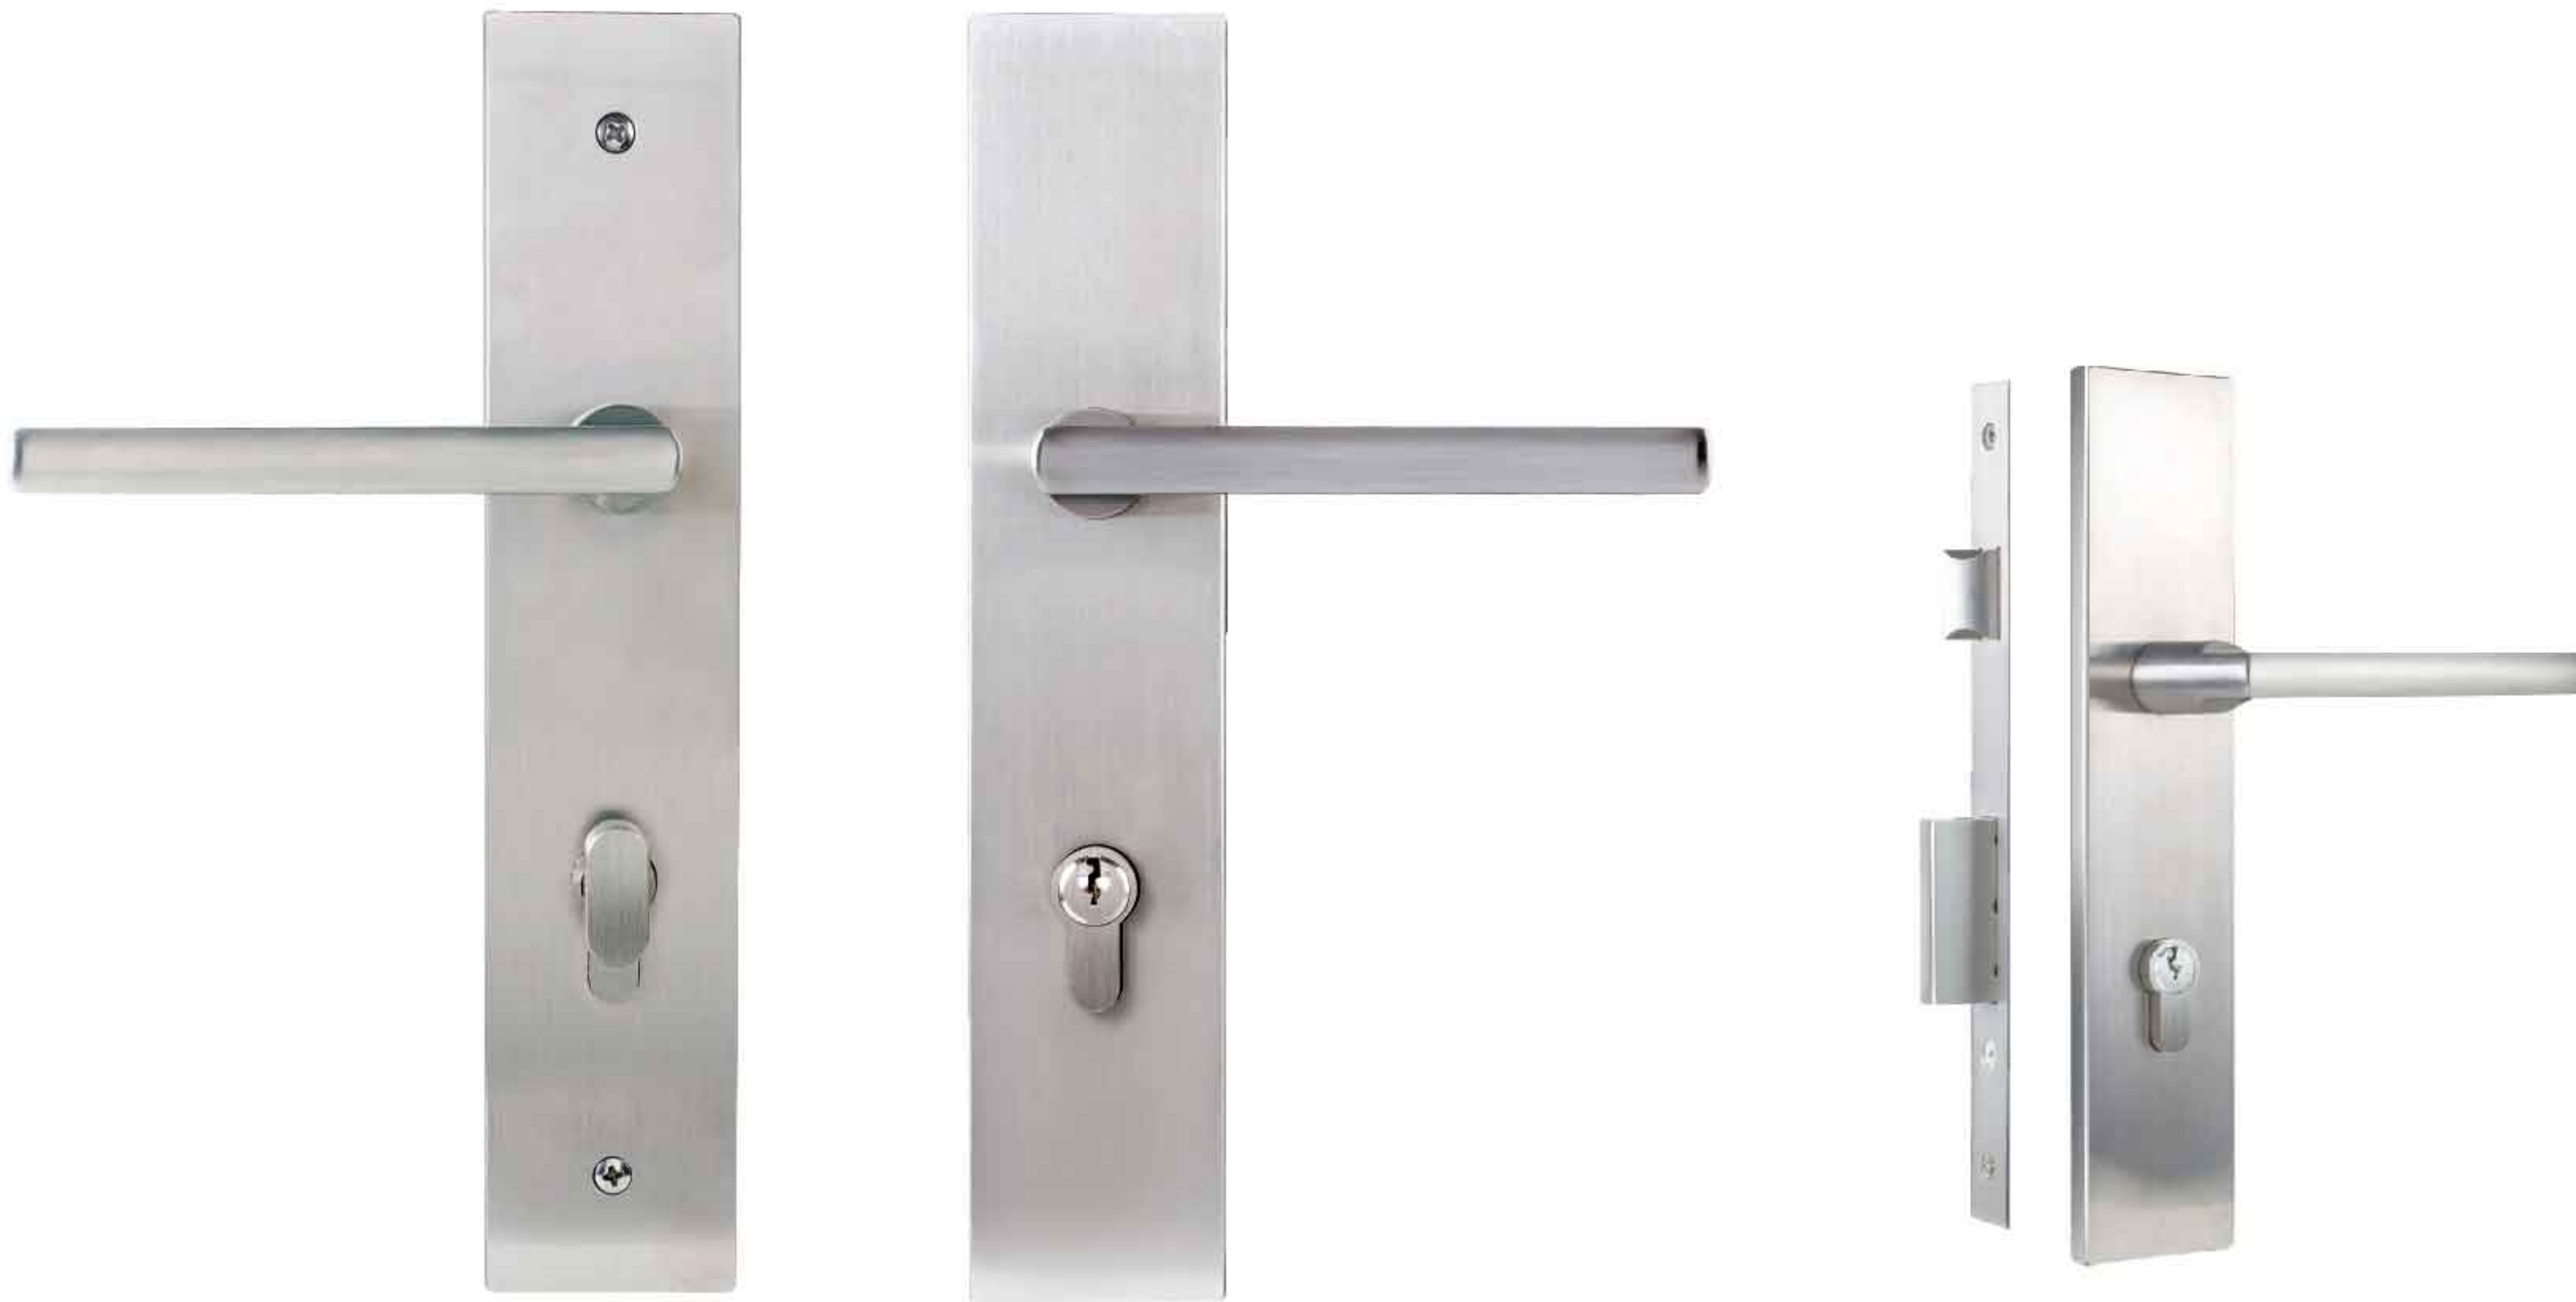

# LOCK SET

ML211-L1000

## Specification

- Single cylinder W/3 standard
- Backset : 45mm
- Door Thickness : 35-50mm
- 1.5mm thickness of plate
- SUS304 plate and hollow handle
- SUS304 latch and dead bolt

## Product Name

- ML211-L1000-SS-45
- ML211-L1000-PB-45
- ML211-L1000-AB-45
- ML211-L1000-BLK-45
- ML211-L1000-ORB-45
- ML211-L1000-PS-45
- ML211-L1000-AC-45
- ML211-L1000-SB-45