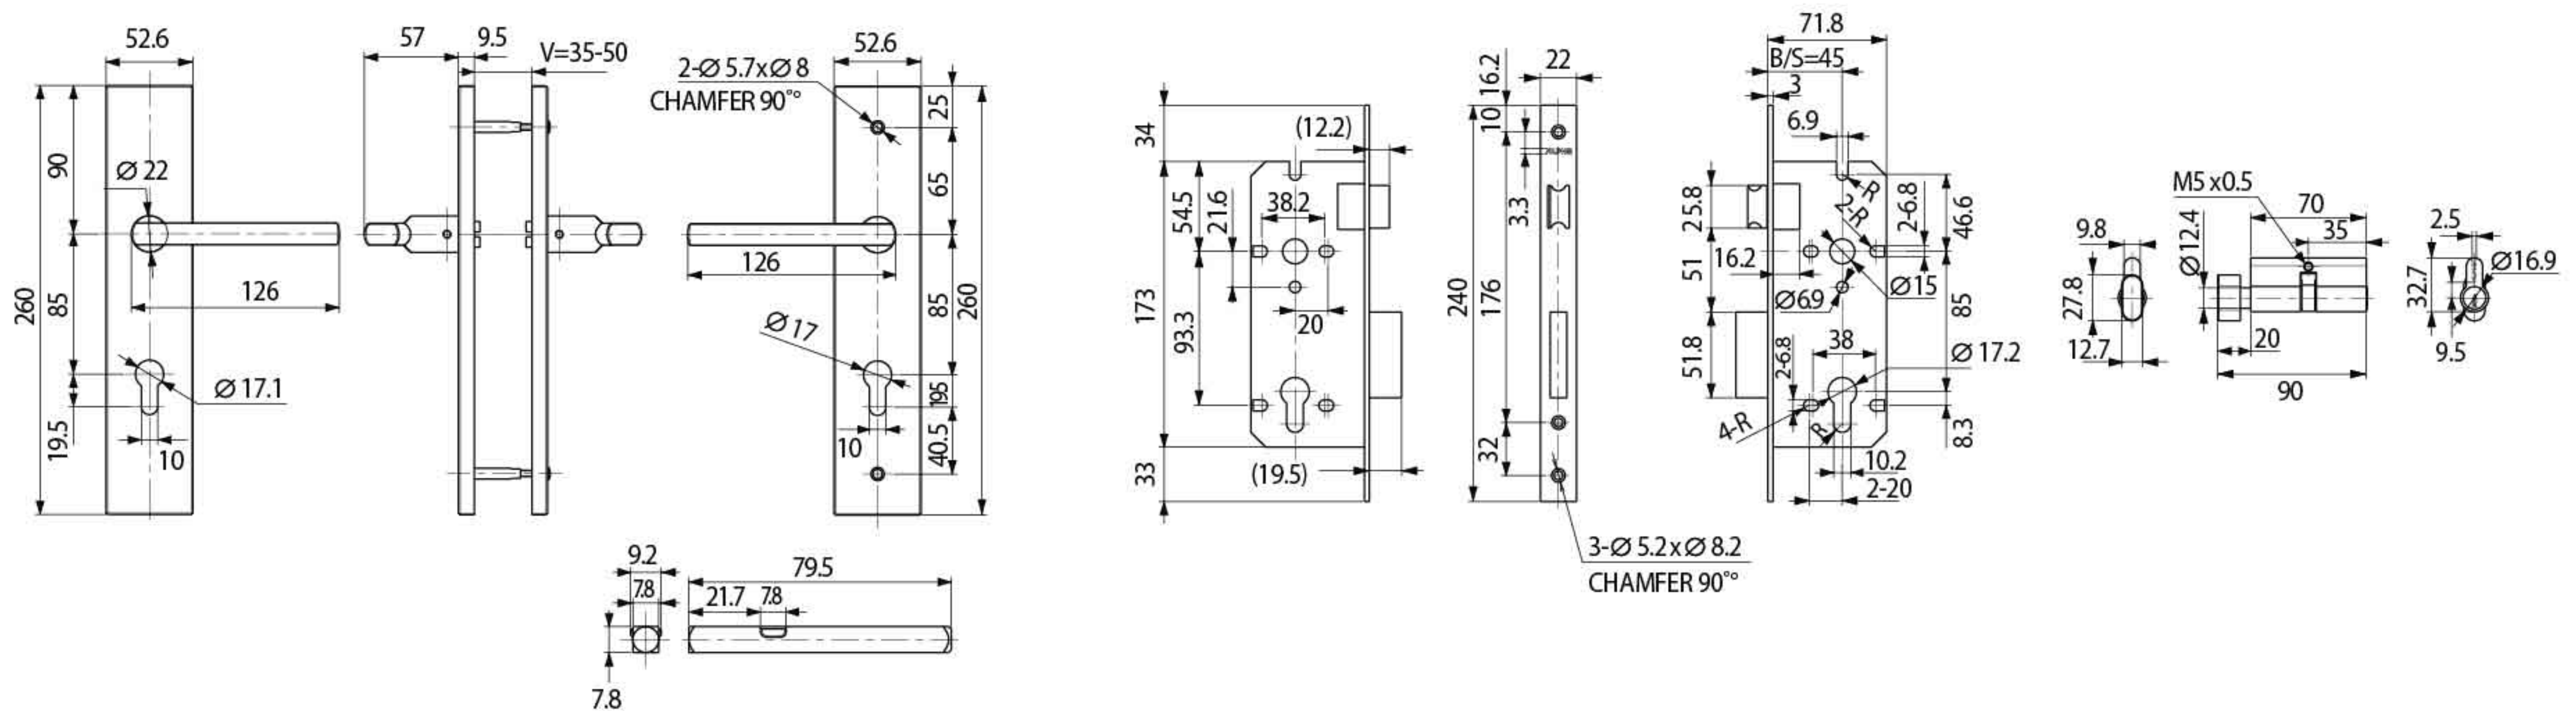

# LOCK SET

ML211-L1000

## Specification

- Single cylinder W/3 standard
- Backset : 45mm
- Door Thickness : 35-50mm
- 1.5mm thickness of plate
- SUS304 plate and hollow handle
- SUS304 latch and dead bolt