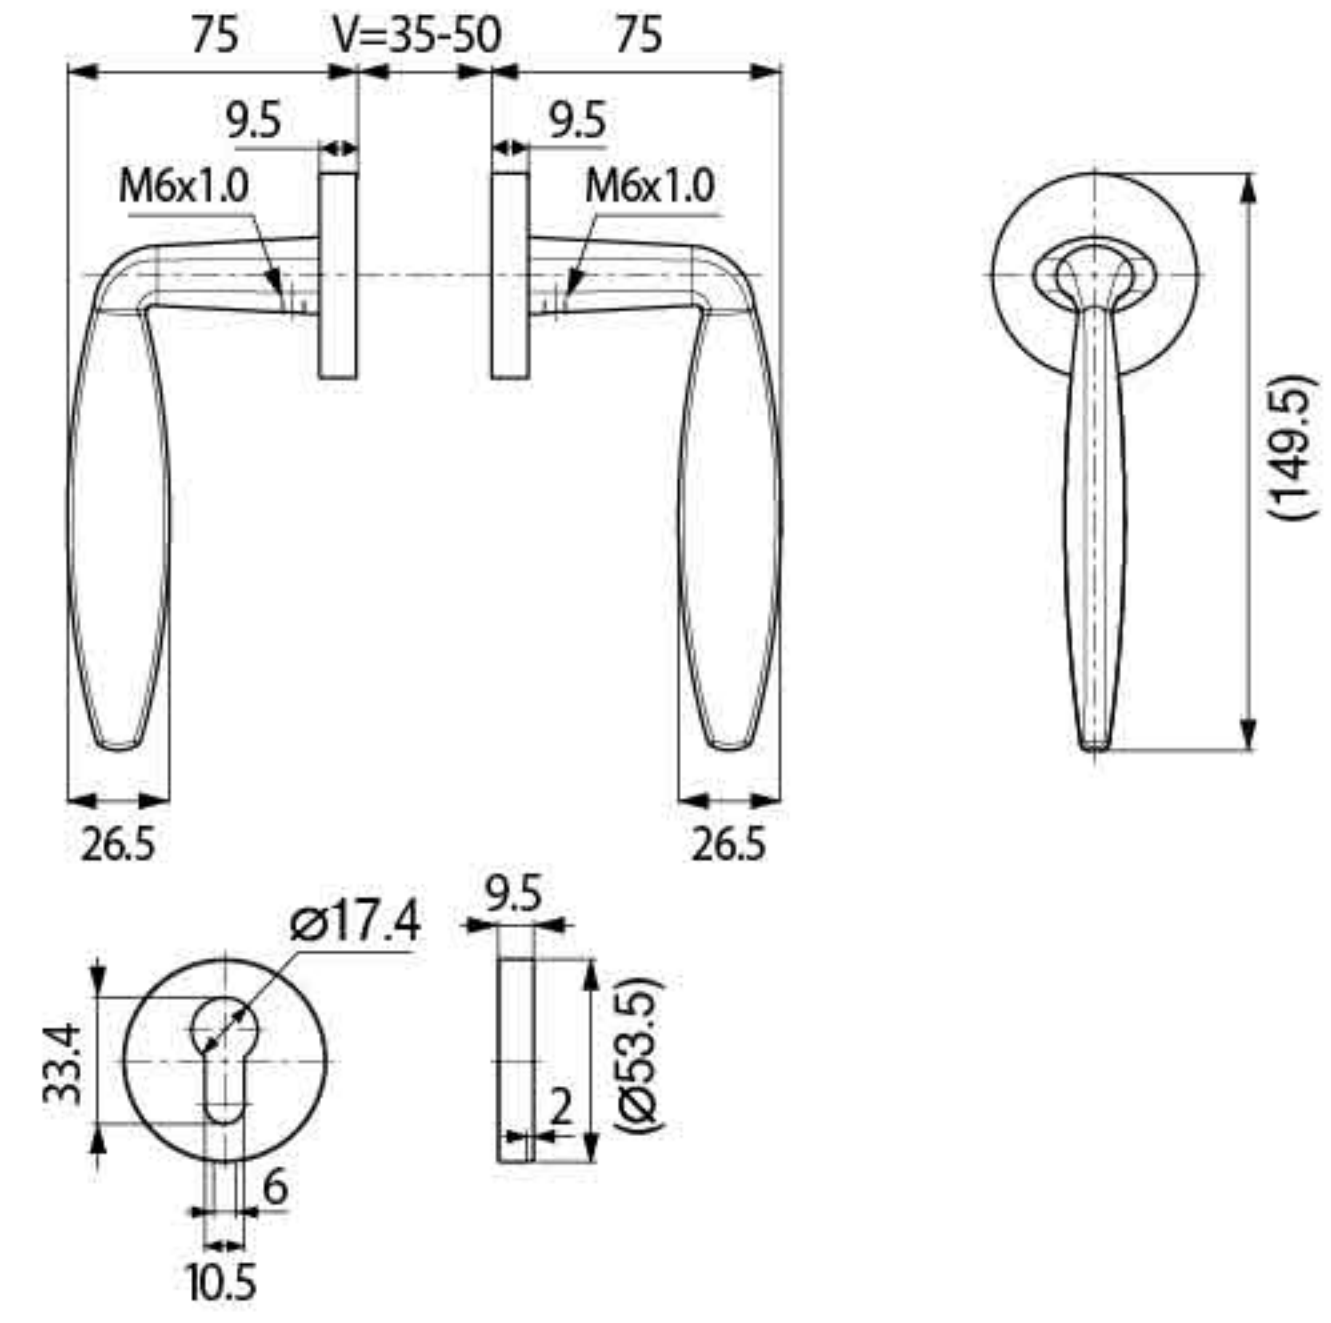

SOLID HANDLE

ML-SOLID017

ML-SOLID019

ML-SOLID021

Specification

- Material : SUS304
- Solid Handle
- Door thickness : 35-50mm

Specification

- Material : SUS304
- Solid Handle
- Door thickness : 35-50mm

Specification

- Material : SUS304
- Solid Handle
- Door thickness : 35-50mm

Product Name

- ML-SOLID017-SS
- ML-SOLID017-PB
- ML-SOLID017-AB
- ML-SOLID017-BLK
- ML-SOLID017-ORB
- ML-SOLID017-PS
- ML-SOLID017-AC
- ML-SOLID017-SB

Product Name

- ML-SOLID019-SS
- ML-SOLID019-PB
- ML-SOLID019-AB
- ML-SOLID019-BLK
- ML-SOLID019-ORB
- ML-SOLID019-PS
- ML-SOLID019-AC
- ML-SOLID019-SB

Product Name

- ML-SOLID021-SS
- ML-SOLID021-PB
- ML-SOLID021-AB
- ML-SOLID021-BLK
- ML-SOLID021-ORB
- ML-SOLID021-PS
- ML-SOLID021-AC
- ML-SOLID021-SB

Finish