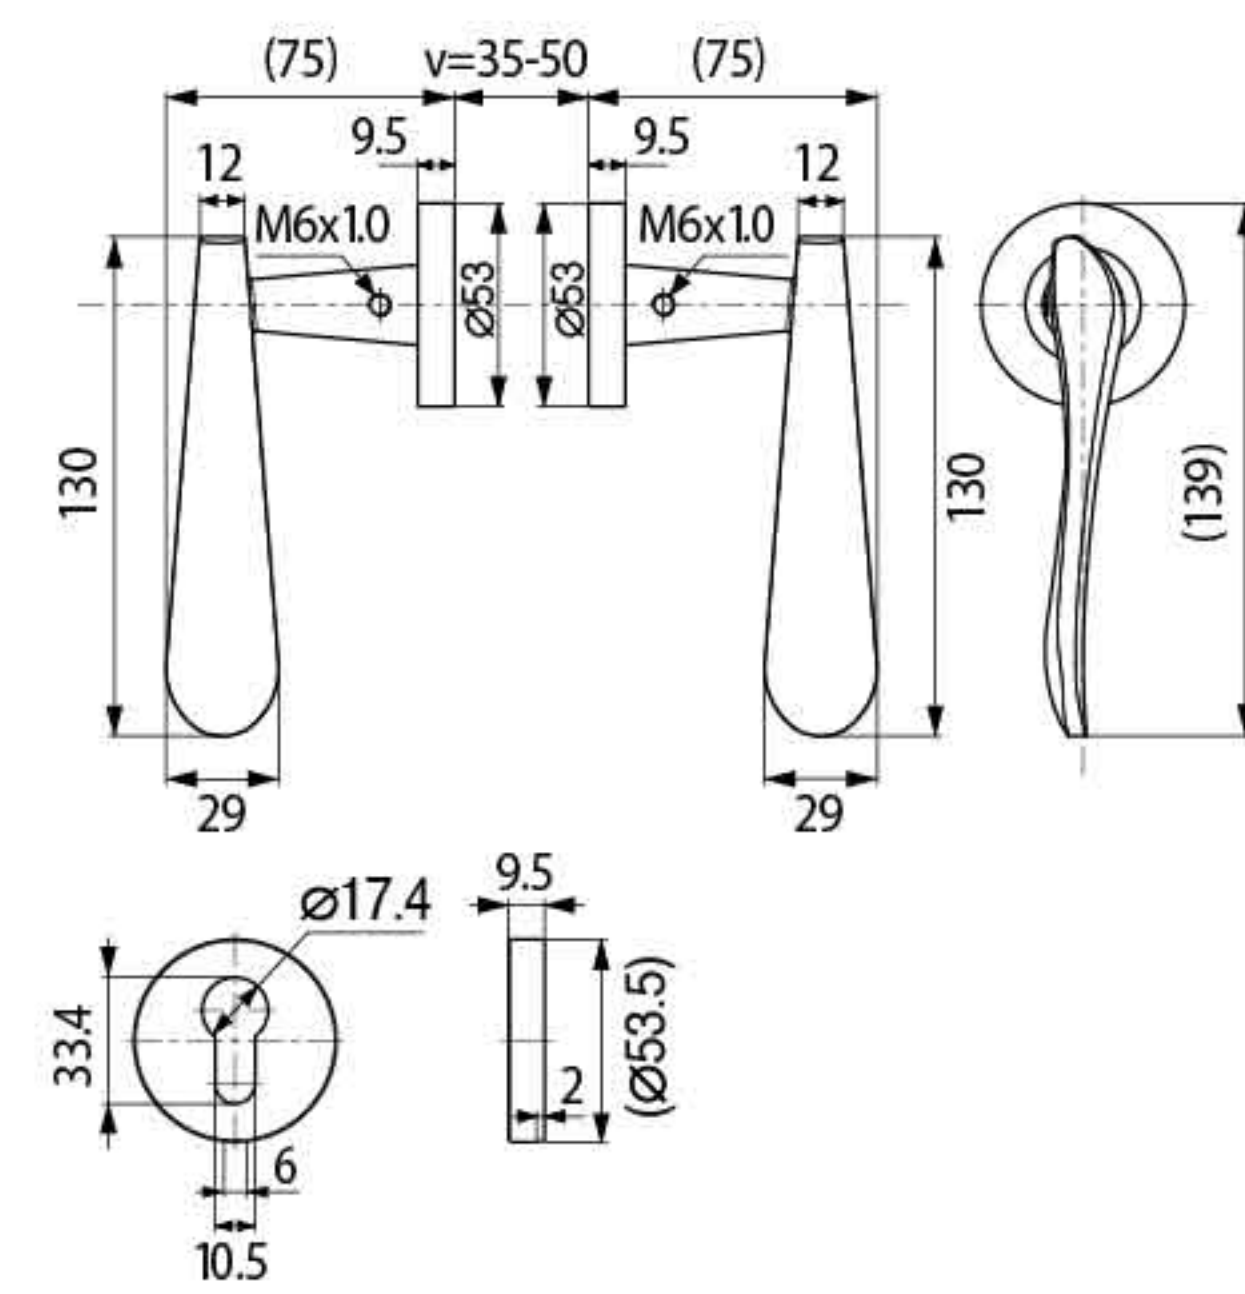

SOLID HANDLE

ML-SOLID003

ML-SOLID004

ML-SOLID005

Specification

- Material : SUS304
- Solid Handle
- Door thickness : 35-50mm

Specification

- Material : SUS304
- Solid Handle
- Door thickness : 35-50mm

Specification

- Material : SUS304
- Solid Handle
- Door thickness : 35-50mm

Product Name

- ML-SOLID003-SS
- ML-SOLID003-PB
- ML-SOLID003-AB
- ML-SOLID003-BLK
- ML-SOLID003-ORB
- ML-SOLID003-PS
- ML-SOLID003-AC
- ML-SOLID003-SB

Product Name

- ML-SOLID004-SS
- ML-SOLID004-PB
- ML-SOLID004-AB
- ML-SOLID004-BLK
- ML-SOLID004-ORB
- ML-SOLID004-PS
- ML-SOLID004-AC
- ML-SOLID004-SB

Product Name

- ML-SOLID005-SS
- ML-SOLID005-PB
- ML-SOLID005-AB
- ML-SOLID005-BLK
- ML-SOLID005-ORB
- ML-SOLID005-PS
- ML-SOLID005-AC
- ML-SOLID005-SB

Finish