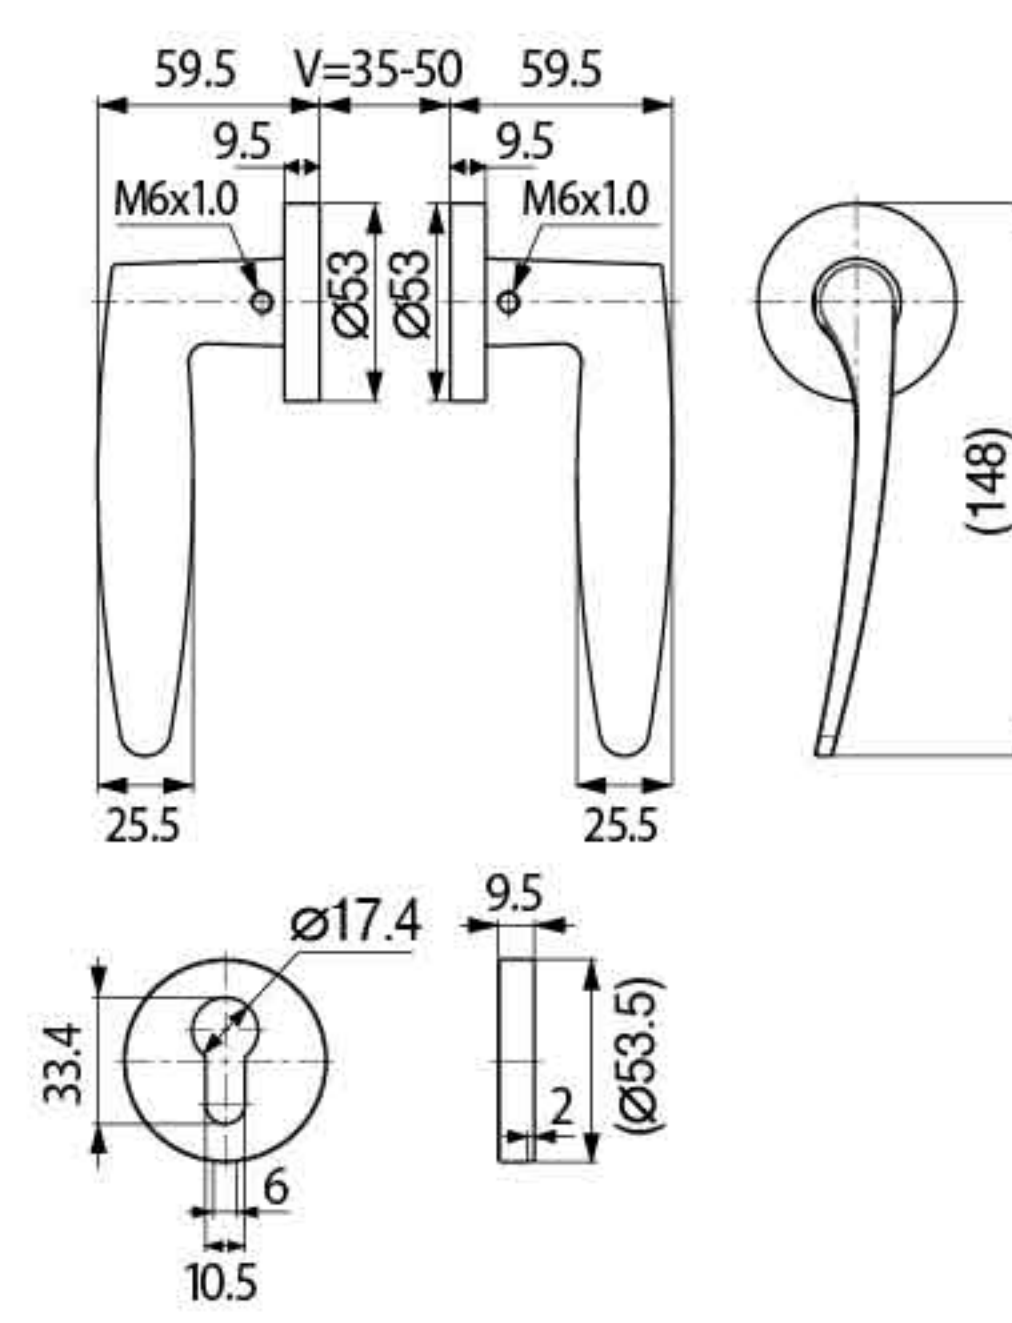

Finish

SOLID HANDLE

ML-SOLID017

ML-SOLID019

ML-SOLID021

Specification

- Material : SUS304
- Solid Handle
- Door thickness : 35-50mm

Specification