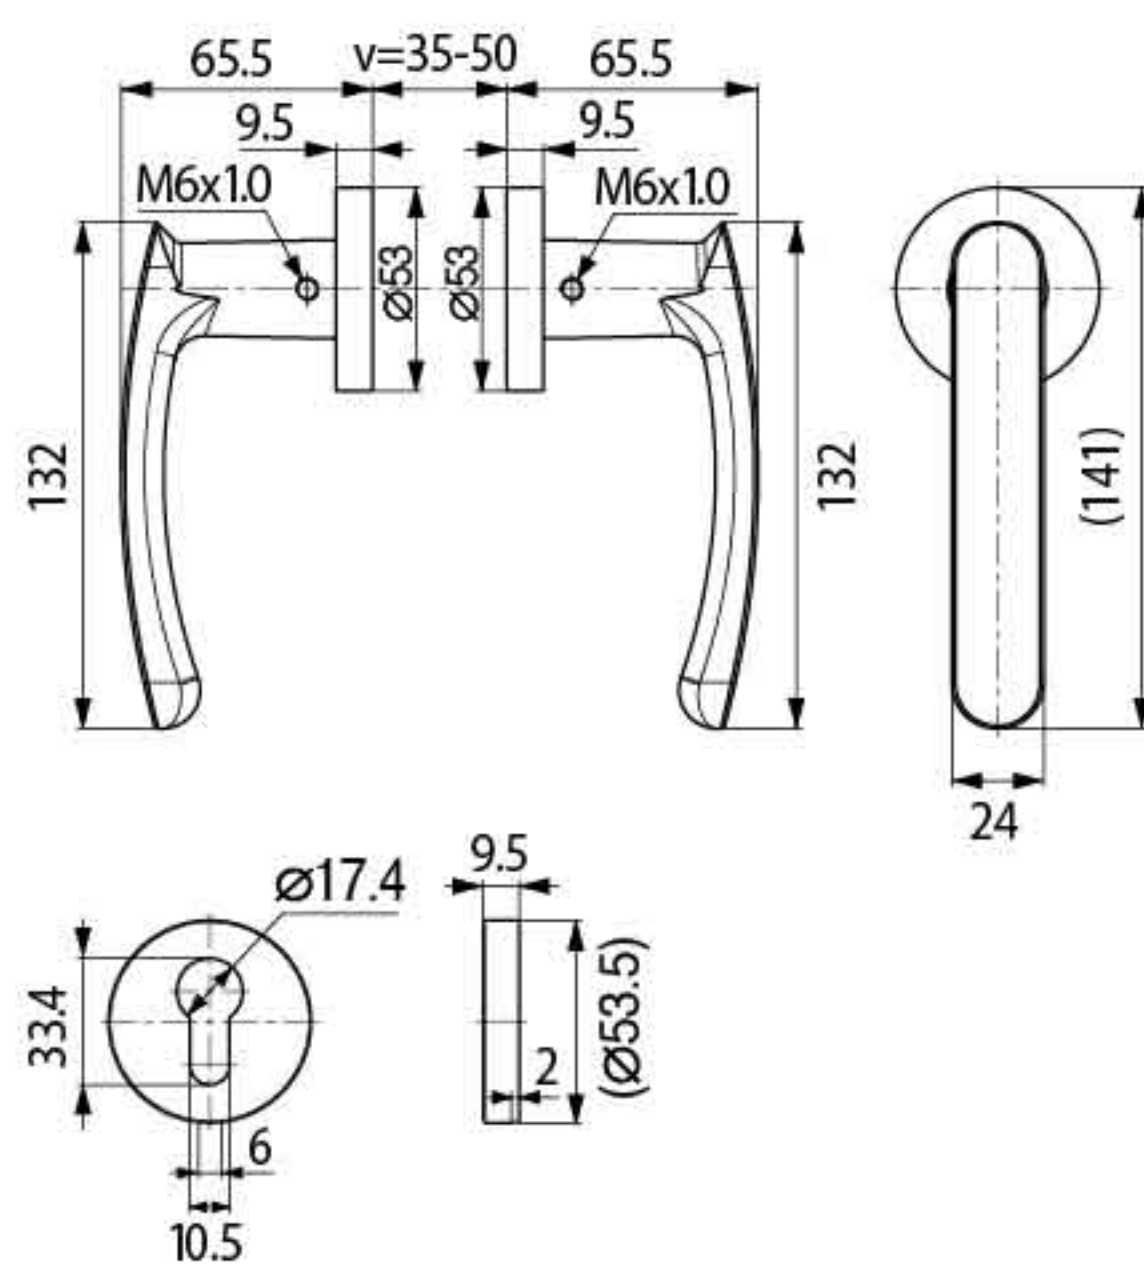

Finish

SOLID HANDLE

ML-SOLID006

ML-SOLID007

ML-SOLID008

Specification

- Material : SUS304
- Solid Handle
- Door thickness : 35-50mm

Product Name