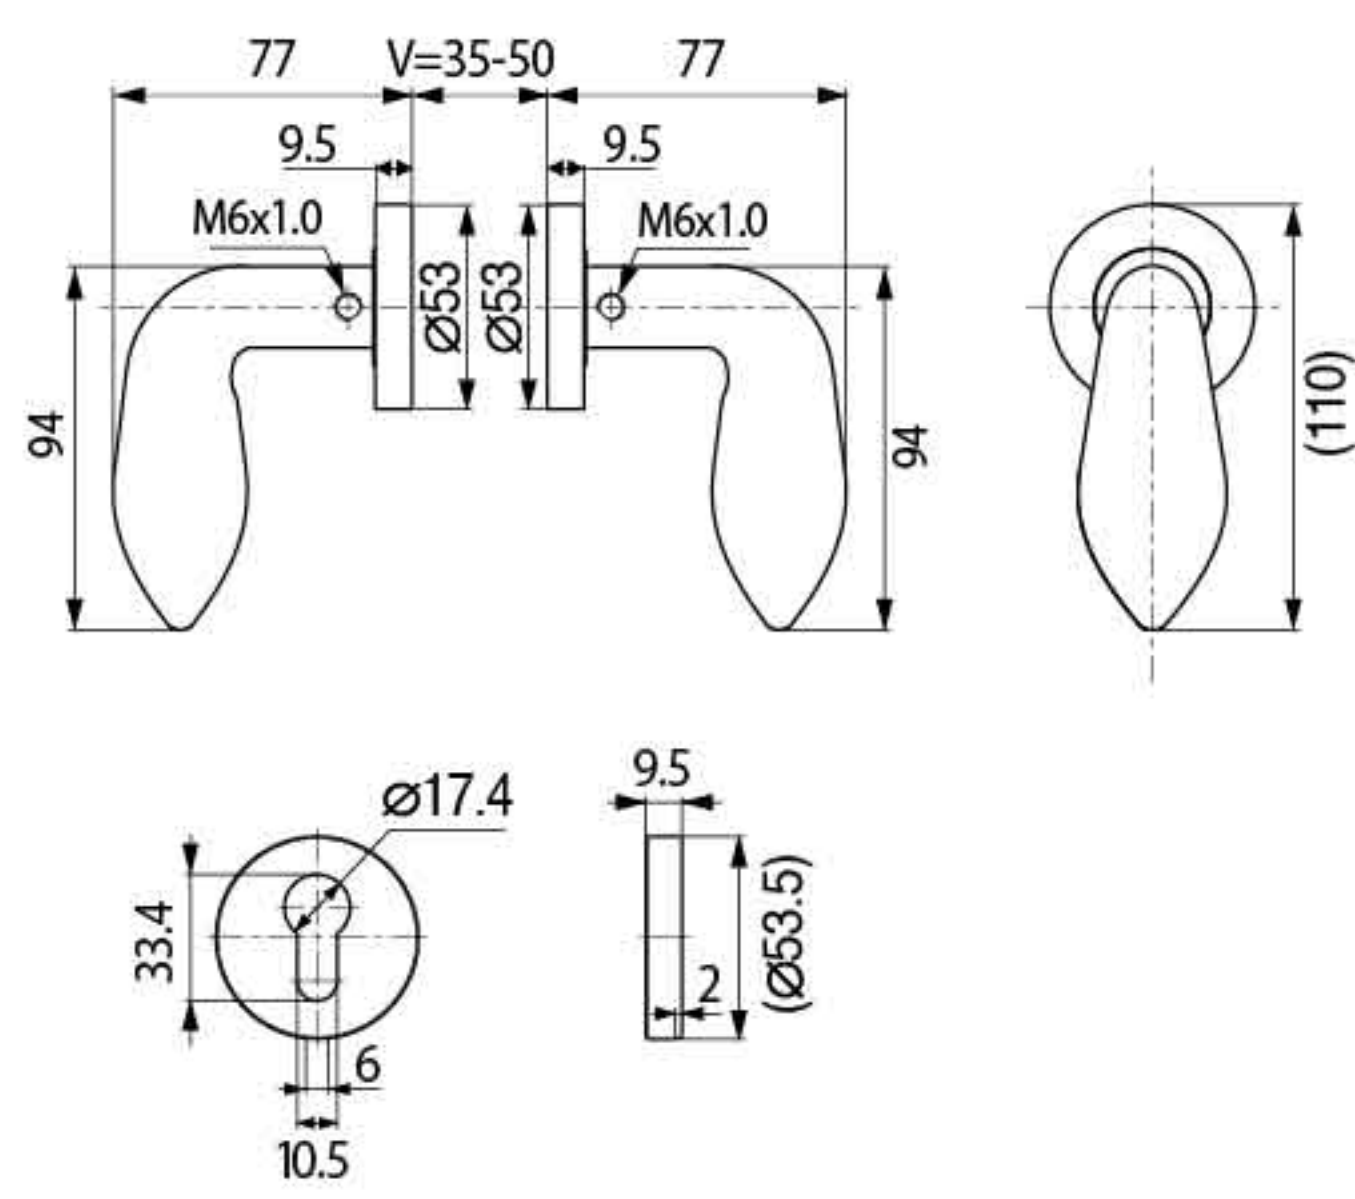

Specification

- Material : SUS304
- Solid Handle
- Door thickness : 35-50mm

Product Name

- ML-SOLID025-SS
- ML-SOLID025-PB
- ML-SOLID025-AB
- ML-SOLID025-BLK
- ML-SOLID025-ORB
- ML-SOLID025-PS
- ML-SOLID025-AC
- ML-SOLID025-SB