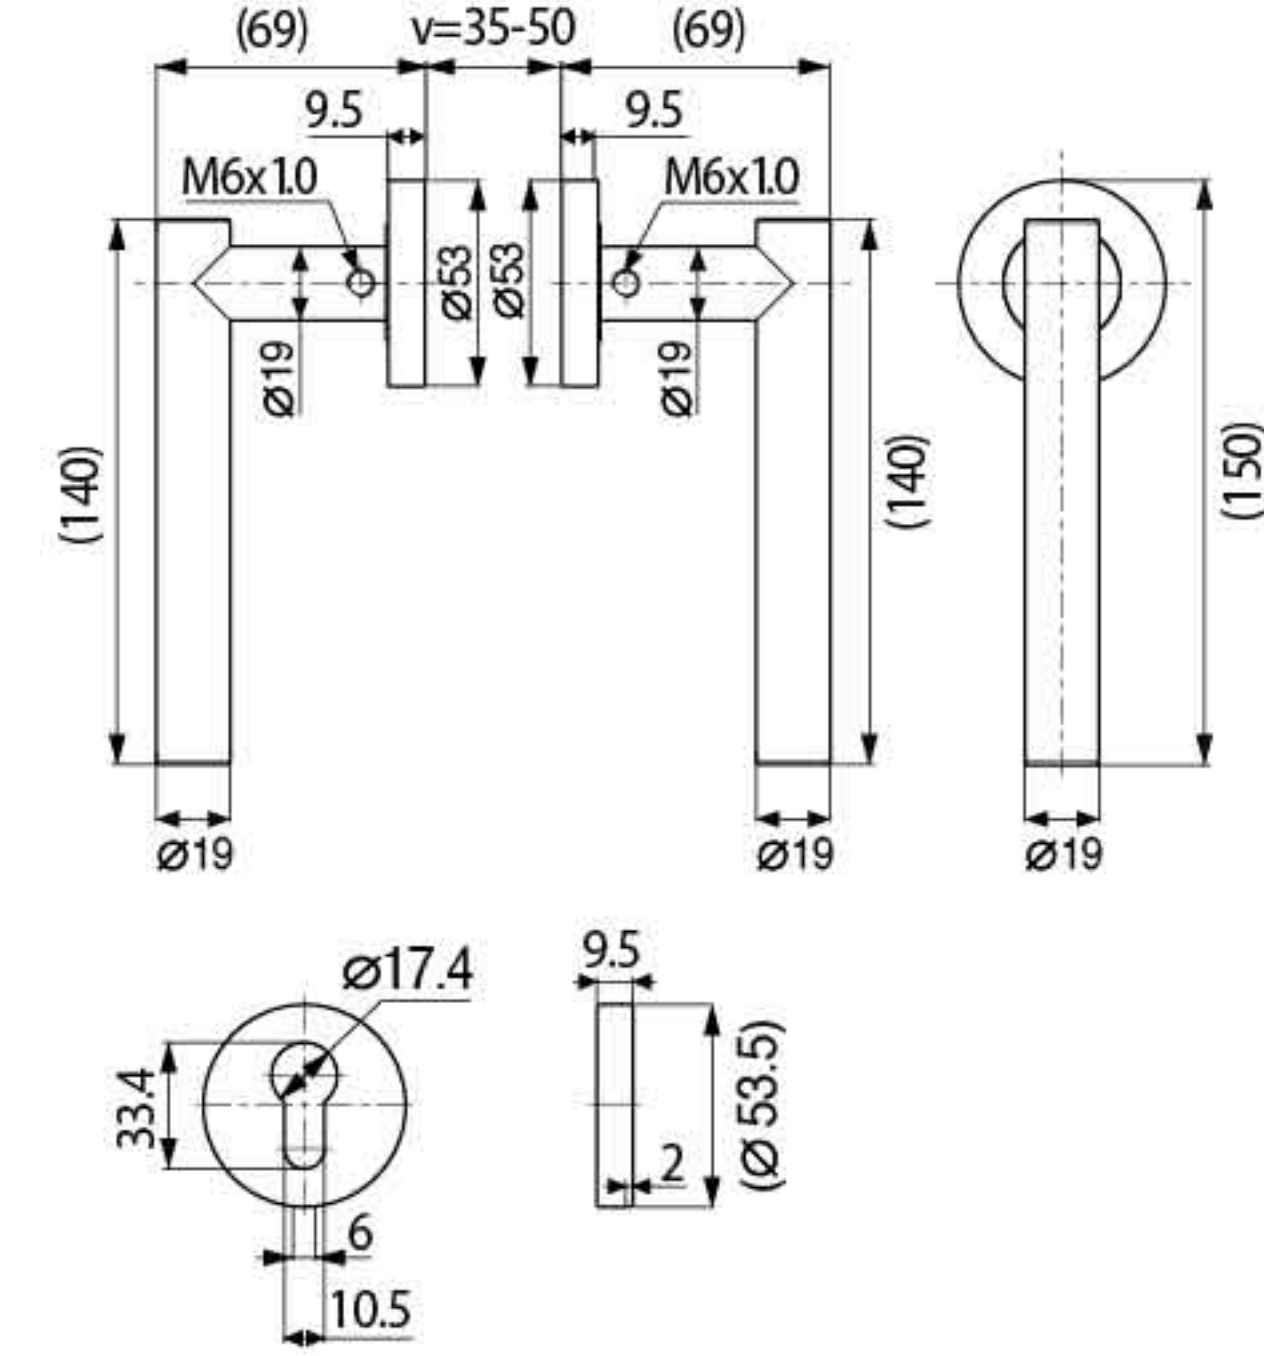

ML-HOLLOW012