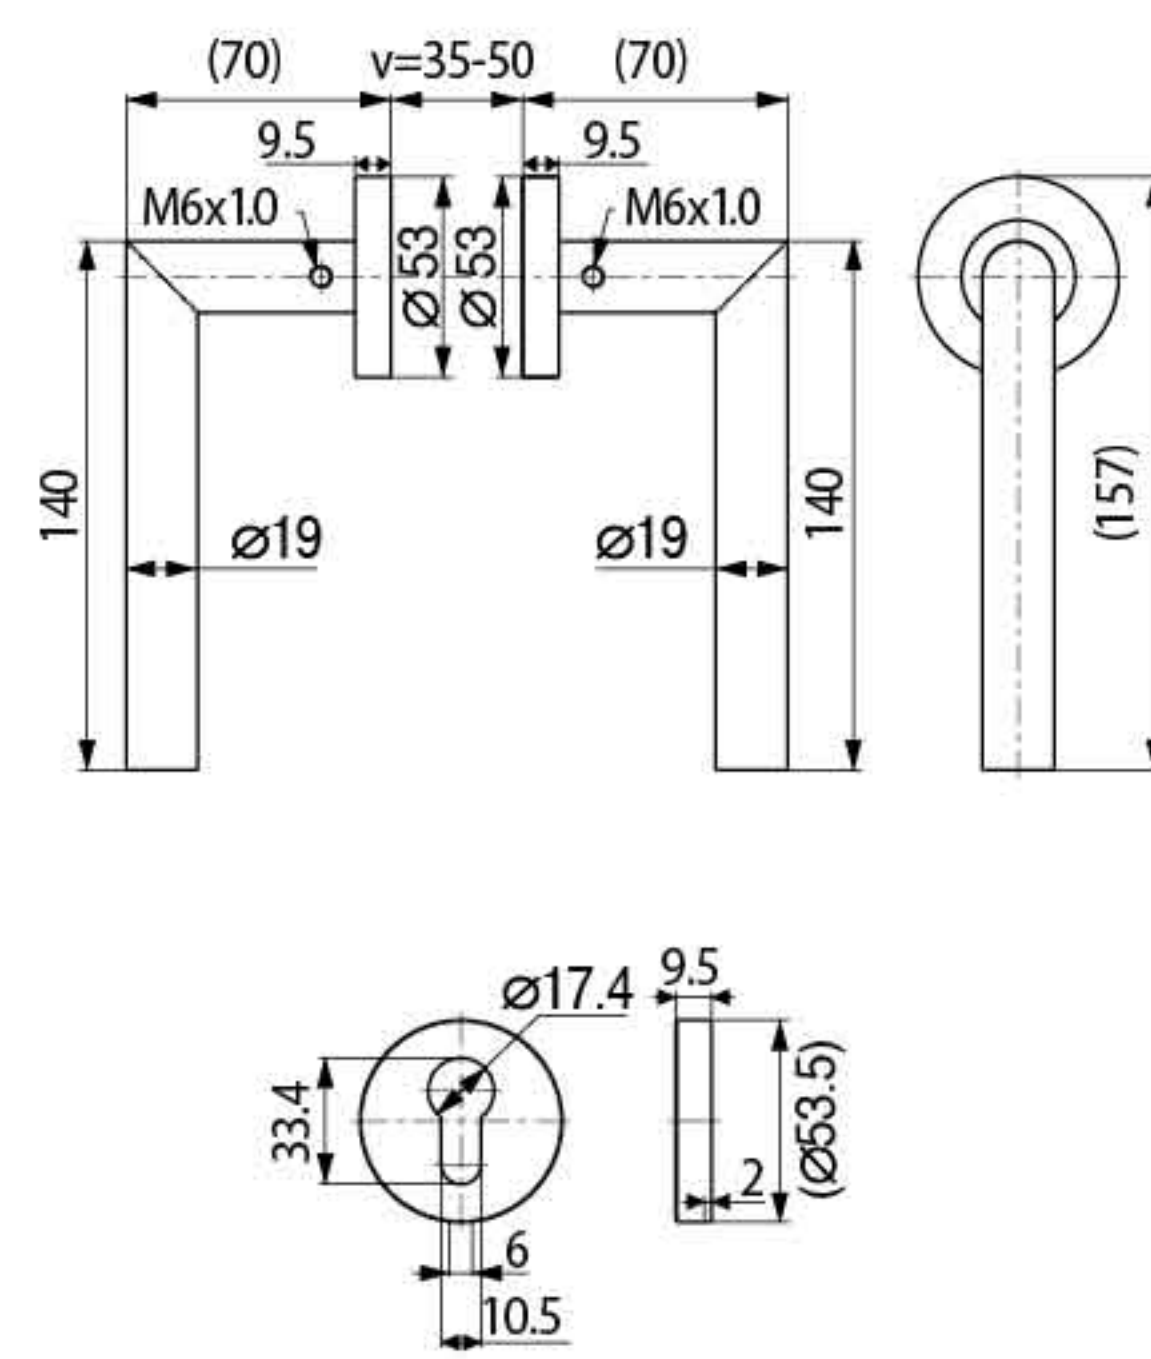

HOLLOW HANDLE

ML-HOLLOW001

ML-HOLLOW002

ML-HOLLOW003

Specification

- Material : SUS304
- Hollow Handle
- Door thickness : 35-50mm

Product Name

- ML-HOLLOW001-SS
- ML-HOLLOW001-PB
- ML-HOLLOW001-AB
- ML-HOLLOW001-BLK
- ML-HOLLOW001-ORB
- ML-HOLLOW001-PS
- ML-HOLLOW001-AC
- ML-HOLLOW001-SB

Specification

- Material : SUS304
- Hollow Handle
- Door thickness : 35-50mm

Product Name

- ML-HOLLOW002-SS
- ML-HOLLOW002-PB
- ML-HOLLOW002-AB
- ML-HOLLOW002-BLK
- ML-HOLLOW002-ORB
- ML-HOLLOW002-PS
- ML-HOLLOW002-AC
- ML-HOLLOW002-SB