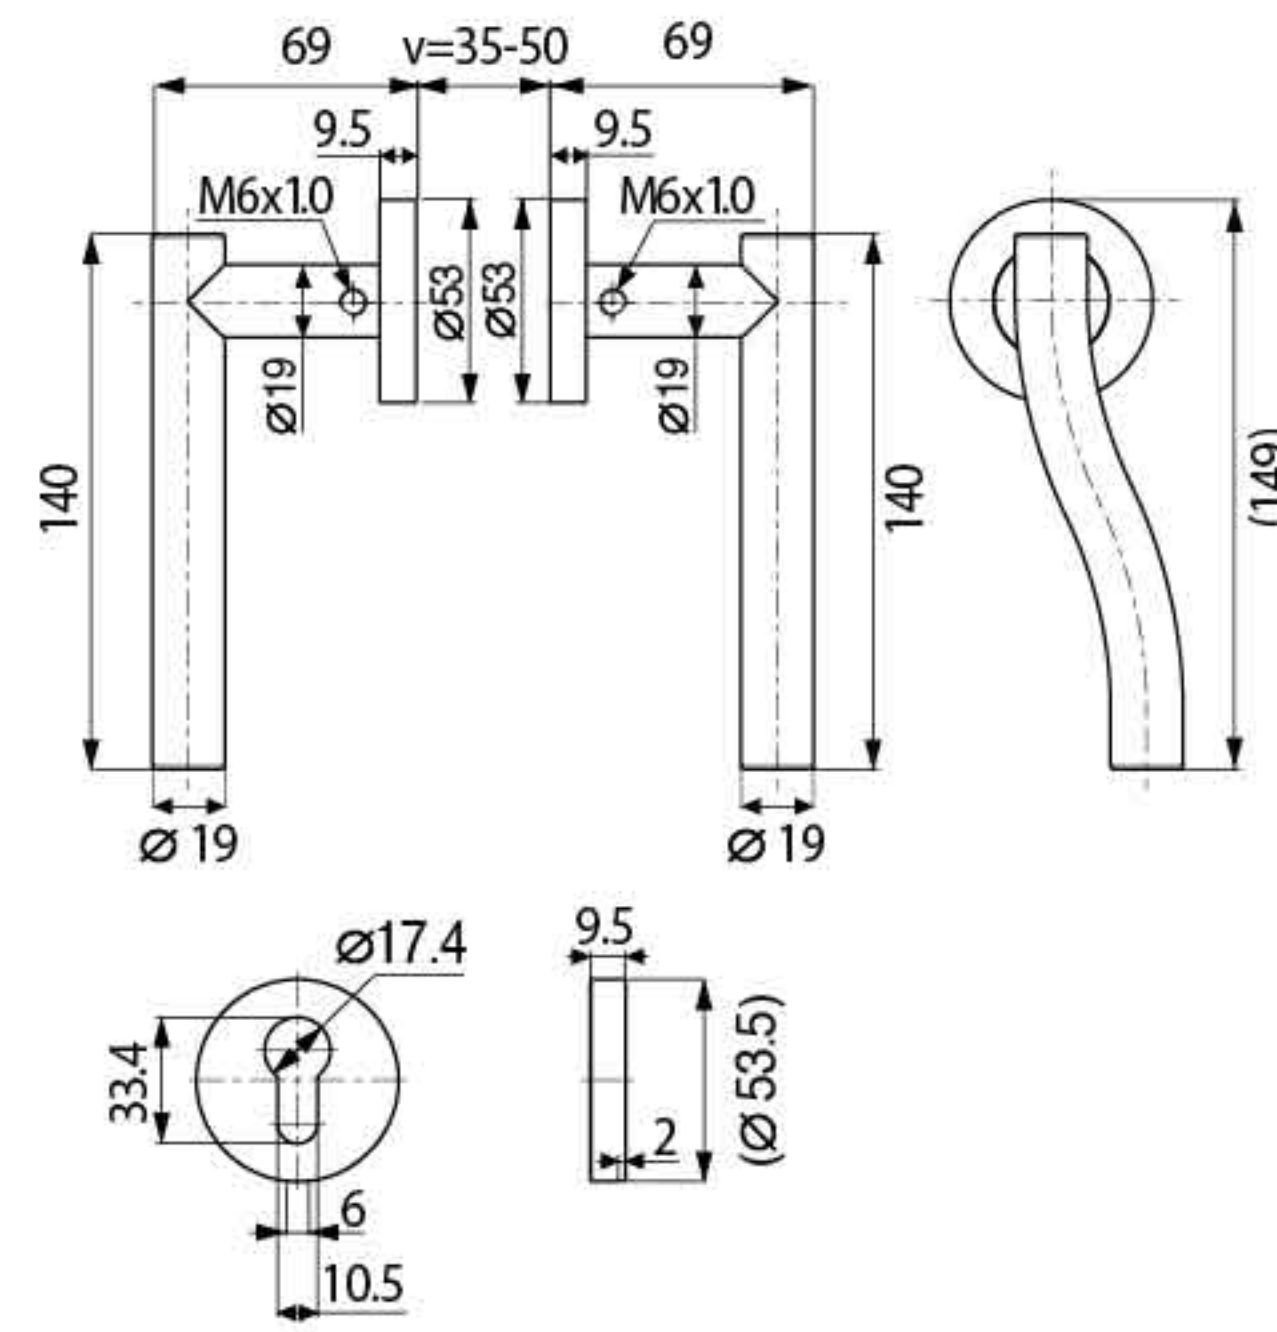

Finish

HOLLOW HANDLE

ML-HOLLOW004

ML-HOLLOW005

ML-HOLLOW006

Specification

- Material : SUS304
- Hollow Handle
- Door thickness : 35-50mm

Specification

- Material : SUS304
- Hollow Handle
- Door thickness : 35-50mm

Specification

- Material : SUS304
- Hollow Handle
- Door thickness : 35-50mm

Product Name

- ML-HOLLOW004-SS
- ML-HOLLOW004-PB
- ML-HOLLOW004-AB
- ML-HOLLOW004-BLK
- ML-HOLLOW004-ORB
- ML-HOLLOW004-PS
- ML-HOLLOW004-AC
- ML-HOLLOW004-SB