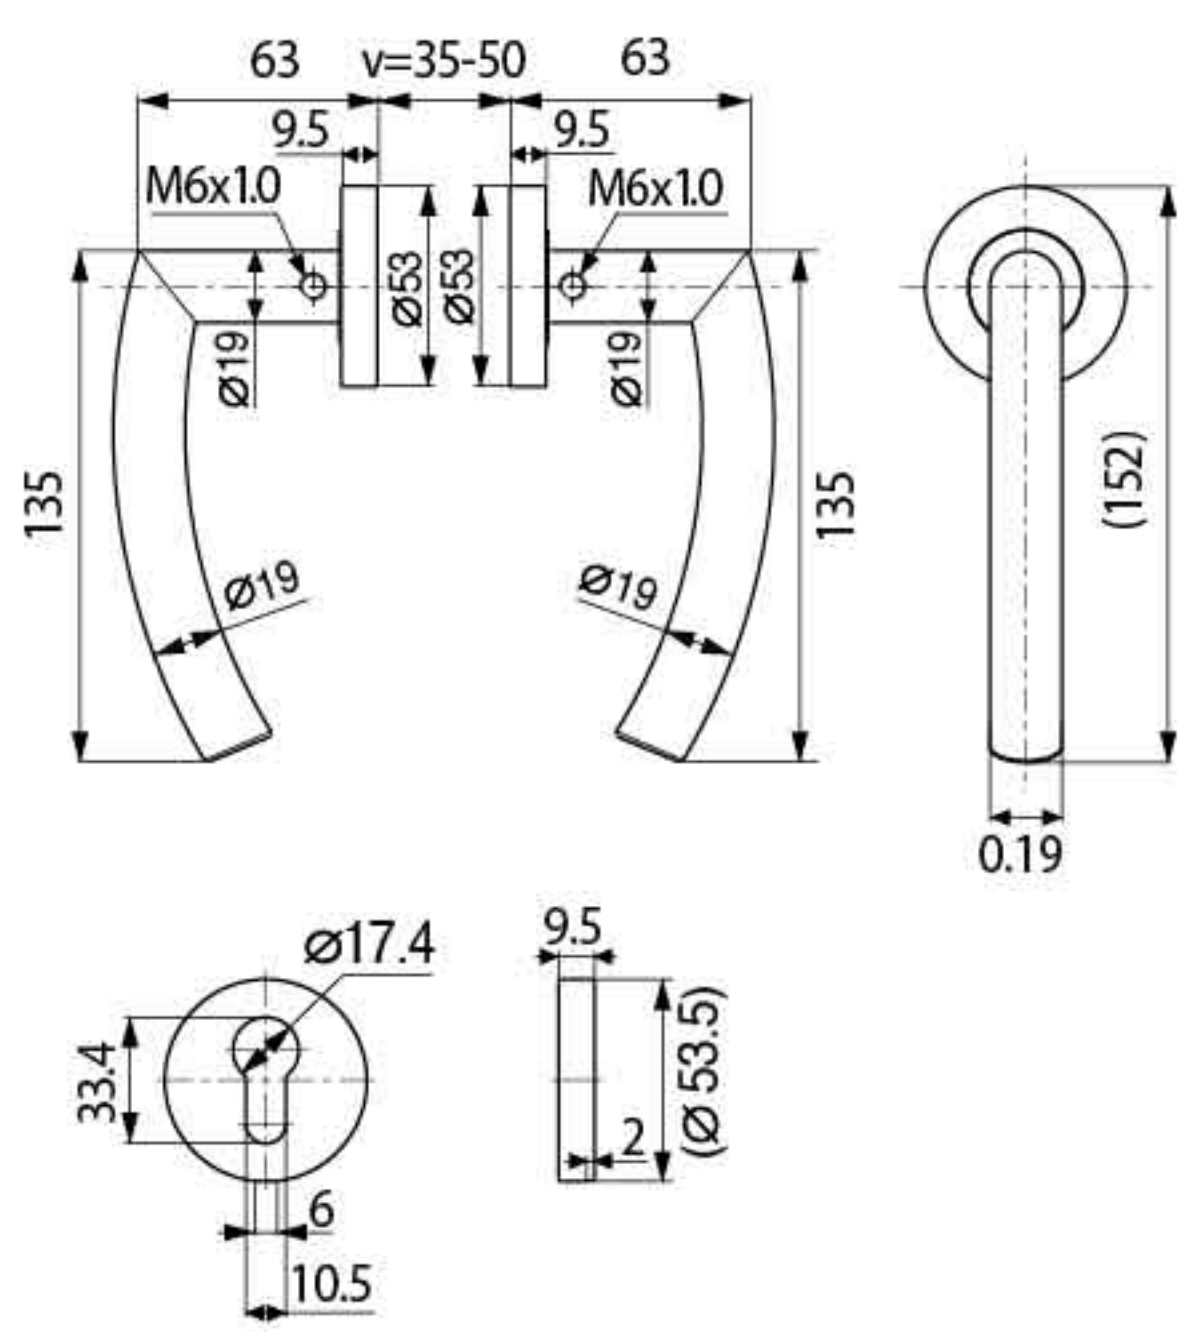

Specification

- Material : SUS304
- Hollow Handle
- Door thickness : 35-50mm

Product Name

- ML-HOLLOW002-SS
- ML-HOLLOW002-PB
- ML-HOLLOW002-AB
- ML-HOLLOW002-BLK
- ML-HOLLOW002-ORB
- ML-HOLLOW002-PS
- ML-HOLLOW002-AC
- ML-HOLLOW002-SB

Specification

- Material : SUS304
- Hollow Handle
- Door thickness : 35-50mm

Product Name

- ML-HOLLOW003-SS
- ML-HOLLOW003-PB
- ML-HOLLOW003-AB
- ML-HOLLOW003-BLK
- ML-HOLLOW003-ORB
- ML-HOLLOW003-PS
- ML-HOLLOW003-AC
- ML-HOLLOW003-SB

Finish

HOLLOW HANDLE

ML-HOLLOW004

ML-HOLLOW005

ML-HOLLOW006

Specification

- Material : SUS304
- Hollow Handle
- Door thickness : 35-50mm

Specification

- Material : SUS304
- Hollow Handle
- Door thickness : 35-50mm

Specification

- Material : SUS304
- Hollow Handle
- Door thickness : 35-50mm

Product Name

- ML-HOLLOW004-SS
- ML-HOLLOW004-PB
- ML-HOLLOW004-AB
- ML-HOLLOW004-BLK
- ML-HOLLOW004-ORB
- ML-HOLLOW004-PS
- ML-HOLLOW004-AC
- ML-HOLLOW004-SB