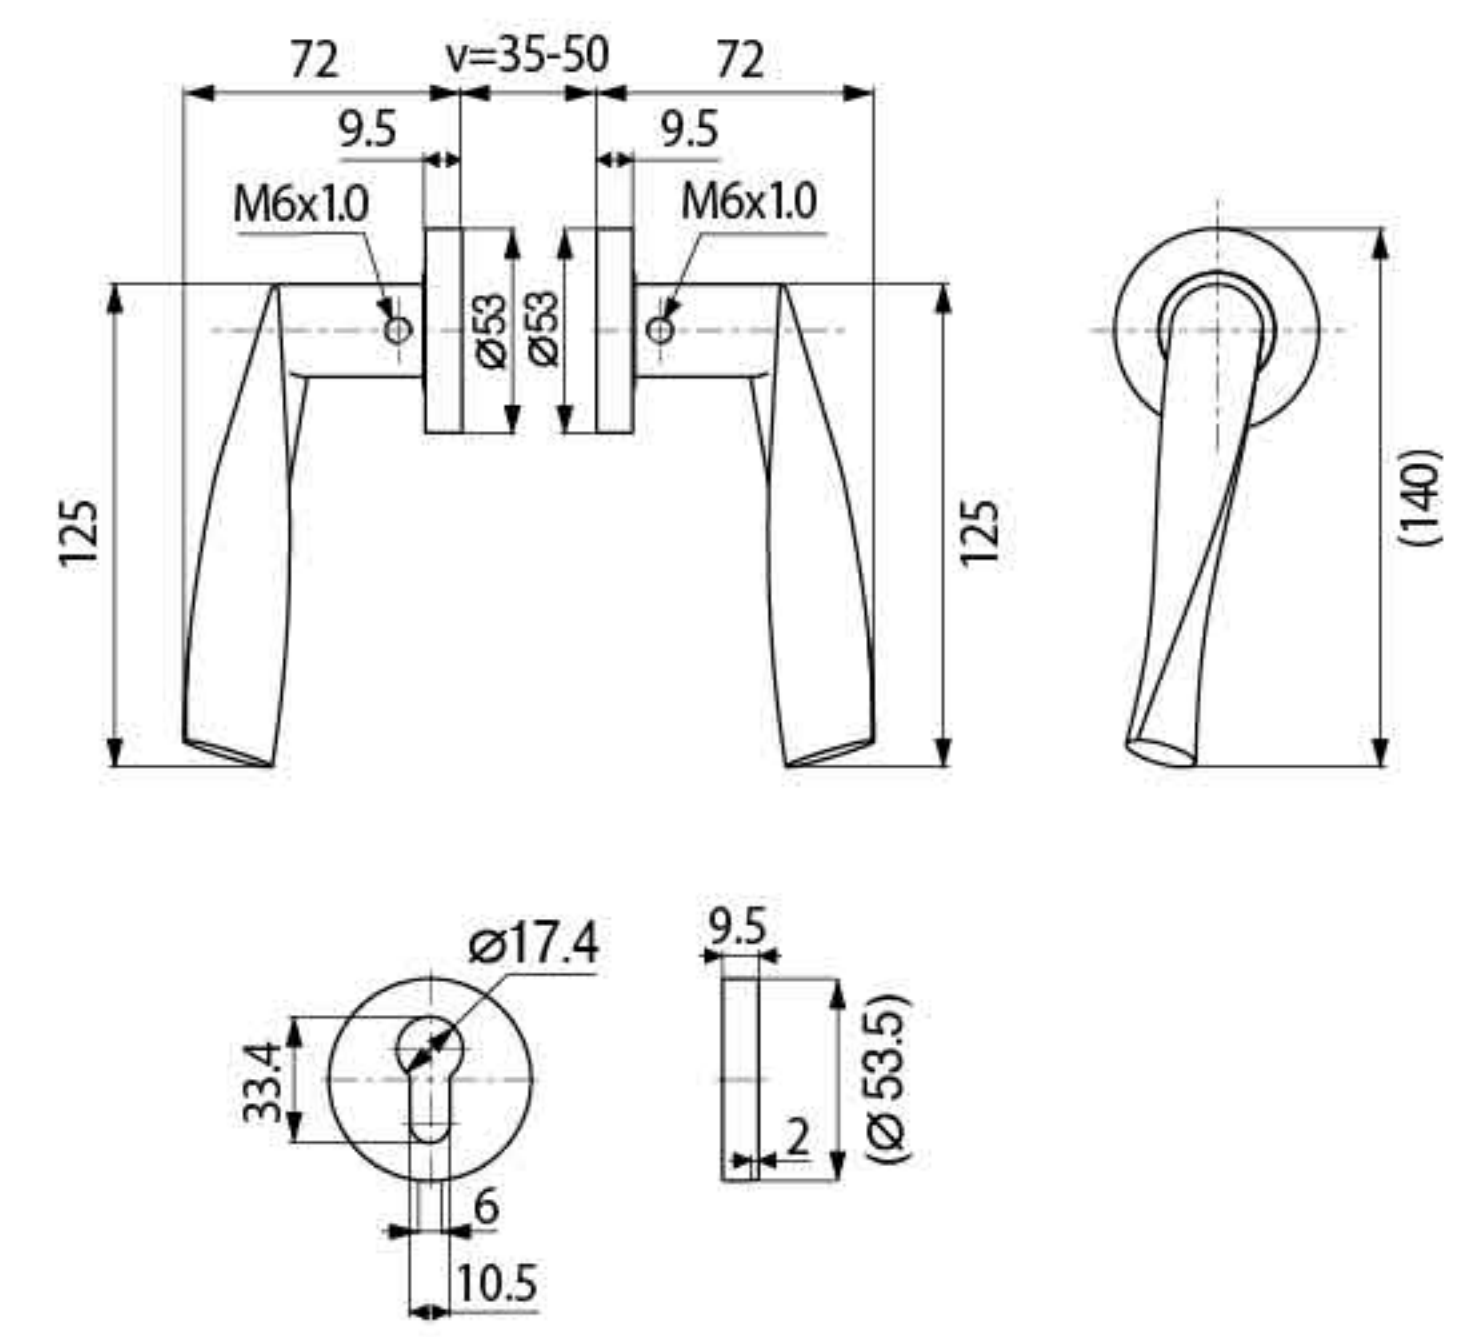

Finish

SOLID HANDLE

ML-SOLID001

ML-SOLID002

Specification

- Material : SUS304
- Solid Handle
- Door thickness : 35-50mm

Specification

- Material : SUS304
- Solid Handle
- Door thickness : 35-50mm