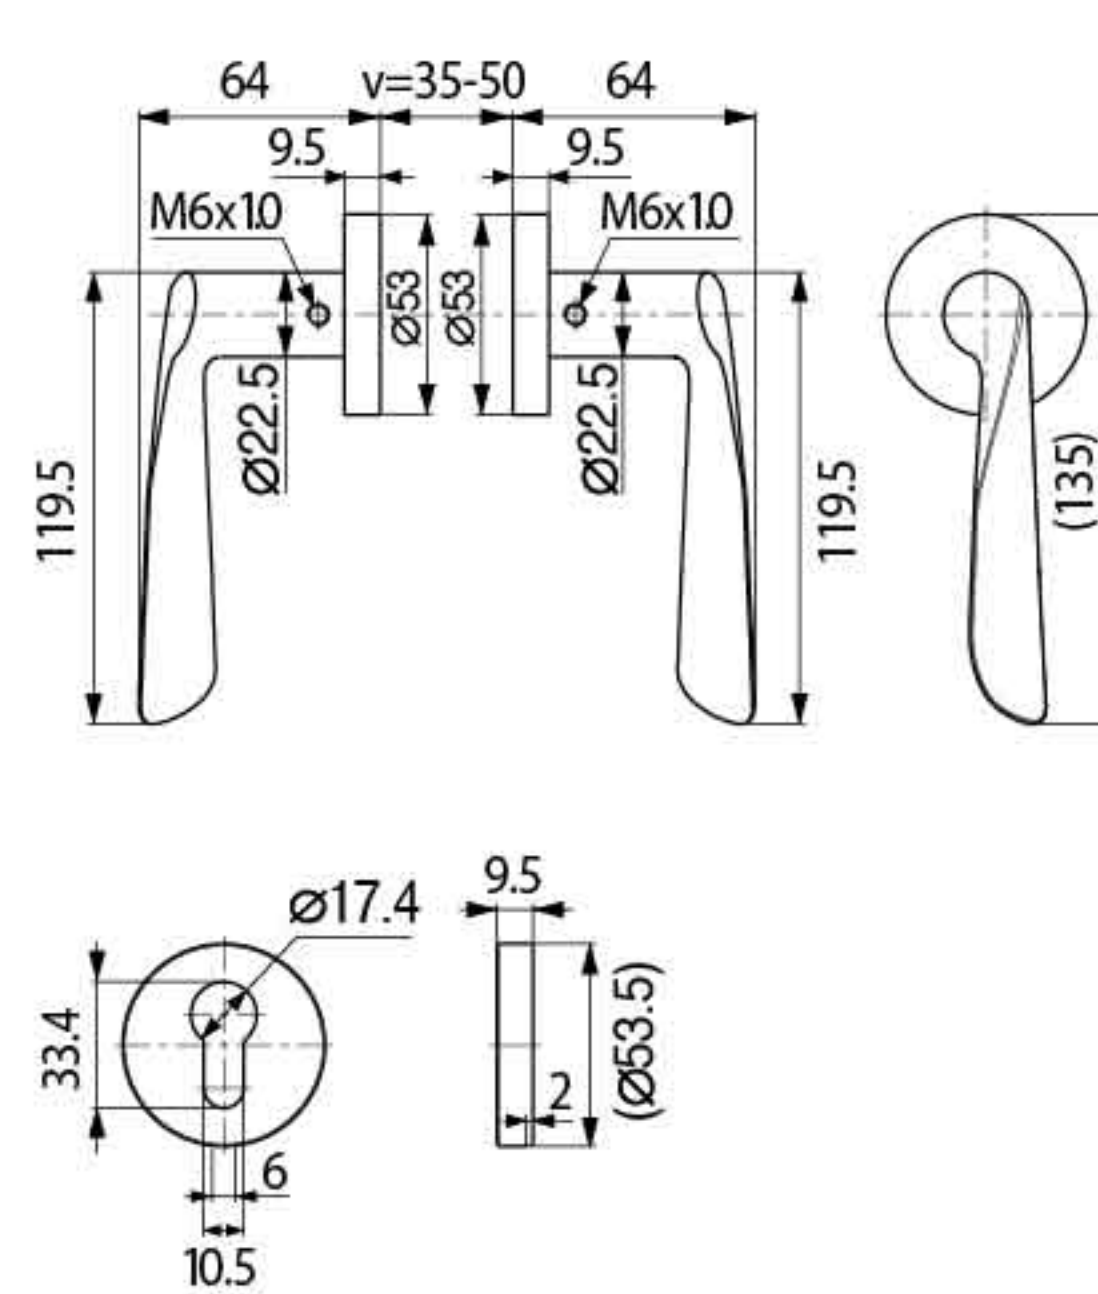

ML-SOLID015

Specification

- Material : SUS304
- Solid Handle
- Door thickness : 35-50mm

Product Name

- ML-SOLID015-SS
- ML-SOLID015-PB
- ML-SOLID015-AB
- ML-SOLID015-BLK
- ML-SOLID015-ORB
- ML-SOLID015-PS
- ML-SOLID015-AC
- ML-SOLID015-SB