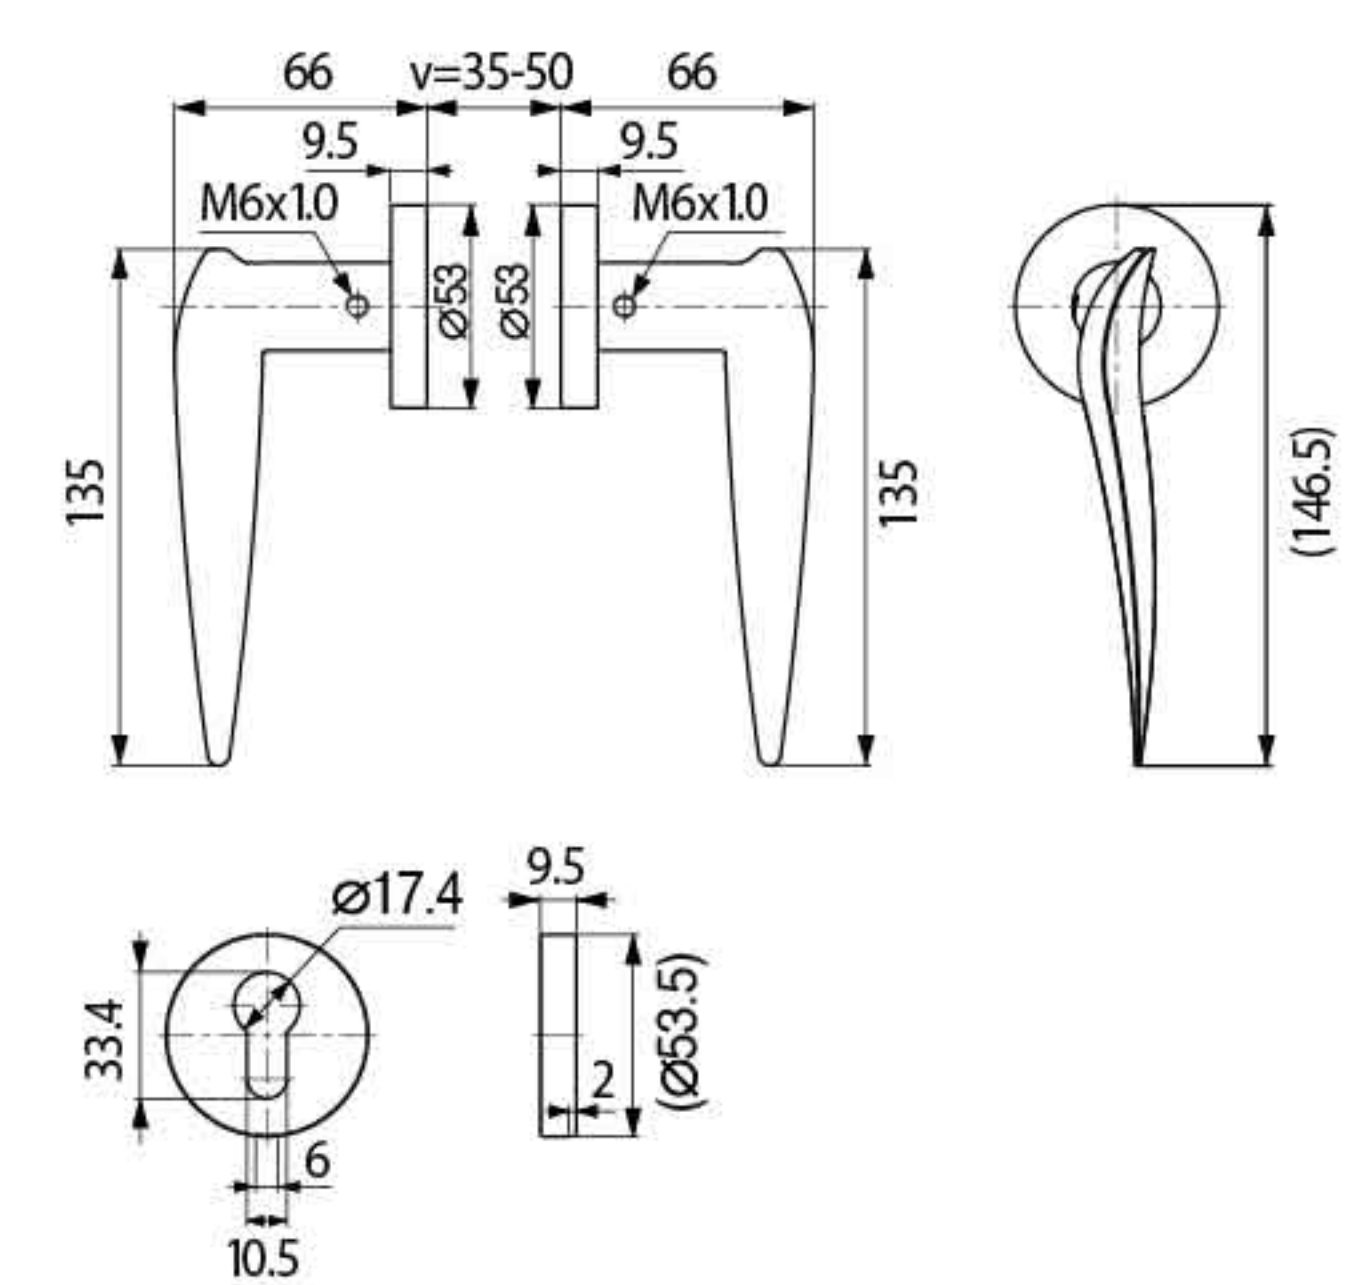

Specification

- Material : SUS304
- Solid Handle
- Door thickness : 35-50mm

Specification

- Material : SUS304
- Solid Handle
- Door thickness : 35-50mm

Specification

- Material : SUS304
- Solid Handle
- Door thickness : 35-50mm