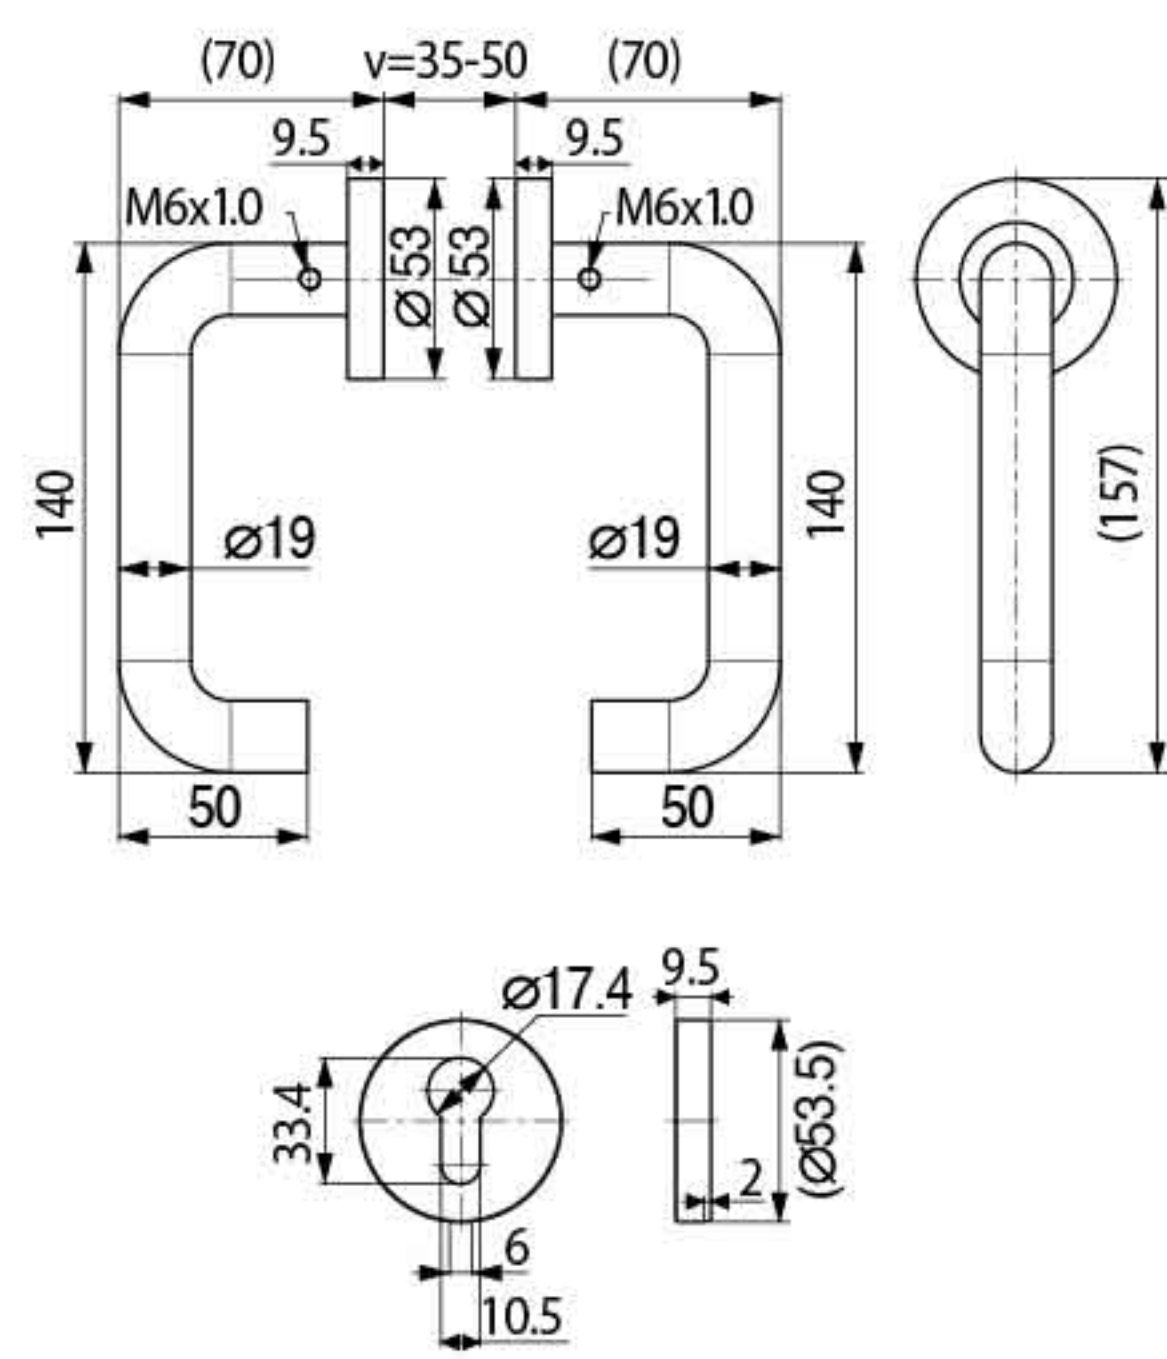

HOLLOW HANDLE

ML-HOLLOW001

ML-HOLLOW002

ML-HOLLOW003

Specification

- Material : SUS304
- Hollow Handle
- Door thickness : 35-50mm

Product Name

- ML-HOLLOW001-SS
- ML-HOLLOW001-PB
- ML-HOLLOW001-AB
- ML-HOLLOW001-BLK
- ML-HOLLOW001-ORB
- ML-HOLLOW001-PS
- ML-HOLLOW001-AC
- ML-HOLLOW001-SB

Specification

- Material : SUS304
- Hollow Handle
- Door thickness : 35-50mm

Product Name

- ML-HOLLOW002-SS
- ML-HOLLOW002-PB
- ML-HOLLOW002-AB
- ML-HOLLOW002-BLK
- ML-HOLLOW002-ORB
- ML-HOLLOW002-PS
- ML-HOLLOW002-AC
- ML-HOLLOW002-SB

Specification

- Material : SUS304
- Hollow Handle
- Door thickness : 35-50mm

Product Name

- ML-HOLLOW003-SS
- ML-HOLLOW003-PB
- ML-HOLLOW003-AB
- ML-HOLLOW003-BLK
- ML-HOLLOW003-ORB
- ML-HOLLOW003-PS
- ML-HOLLOW003-AC
- ML-HOLLOW003-SB

- Material : SUS304
- Hollow Handle
- Door thickness : 35-50mm

Specification

- Material : SUS304
- Hollow Handle
- Door thickness : 35-50mm

Product Name

- ML-HOLLOW004-SS
- ML-HOLLOW004-PB
- ML-HOLLOW004-AB
- ML-HOLLOW004-BLK
- ML-HOLLOW004-ORB
- ML-HOLLOW004-PS
- ML-HOLLOW004-AC
- ML-HOLLOW004-SB