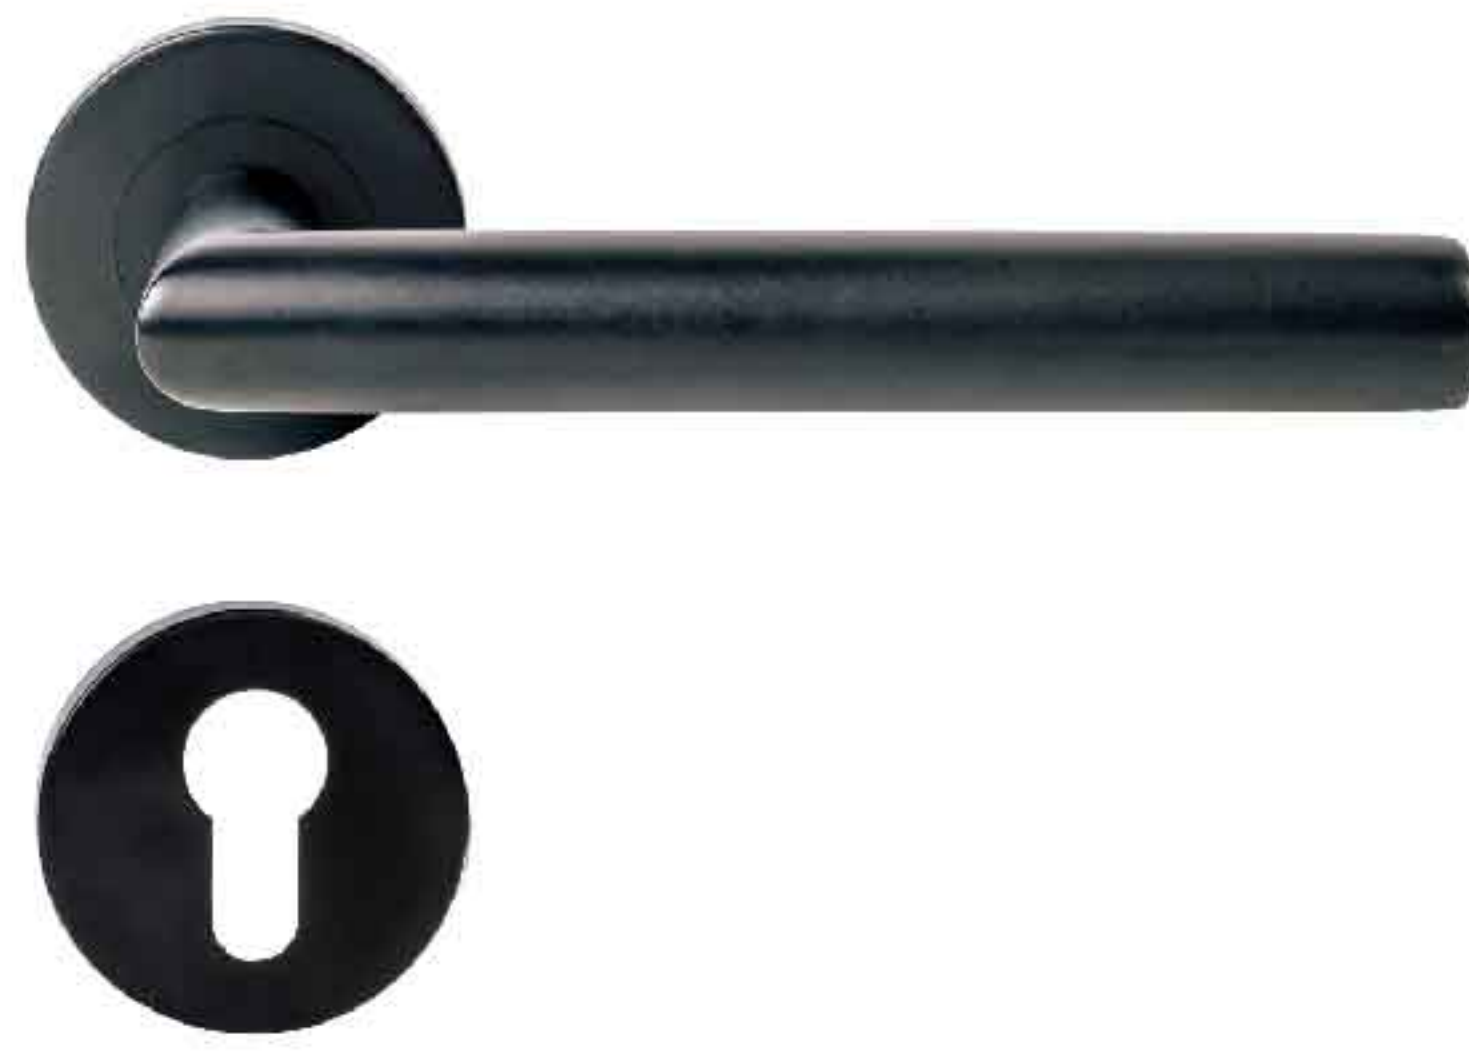

HOLLOW HANDLE

ML-HOLLOW001

ML-HOLLOW002

ML-HOLLOW003

Specification

- Material : SUS304
- Hollow Handle
- Door thickness : 35-50mm

Product Name

- ML-HOLLOW001-SS
- ML-HOLLOW001-PB
- ML-HOLLOW001-AB
- ML-HOLLOW001-BLK
- ML-HOLLOW001-ORB
- ML-HOLLOW001-PS
- ML-HOLLOW001-AC
- ML-HOLLOW001-SB

Specification

- Material : SUS304
- Hollow Handle
- Door thickness : 35-50mm

Product Name

- ML-HOLLOW002-SS
- ML-HOLLOW002-PB
- ML-HOLLOW002-AB
- ML-HOLLOW002-BLK
- ML-HOLLOW002-ORB
- ML-HOLLOW002-PS
- ML-HOLLOW002-AC
- ML-HOLLOW002-SB