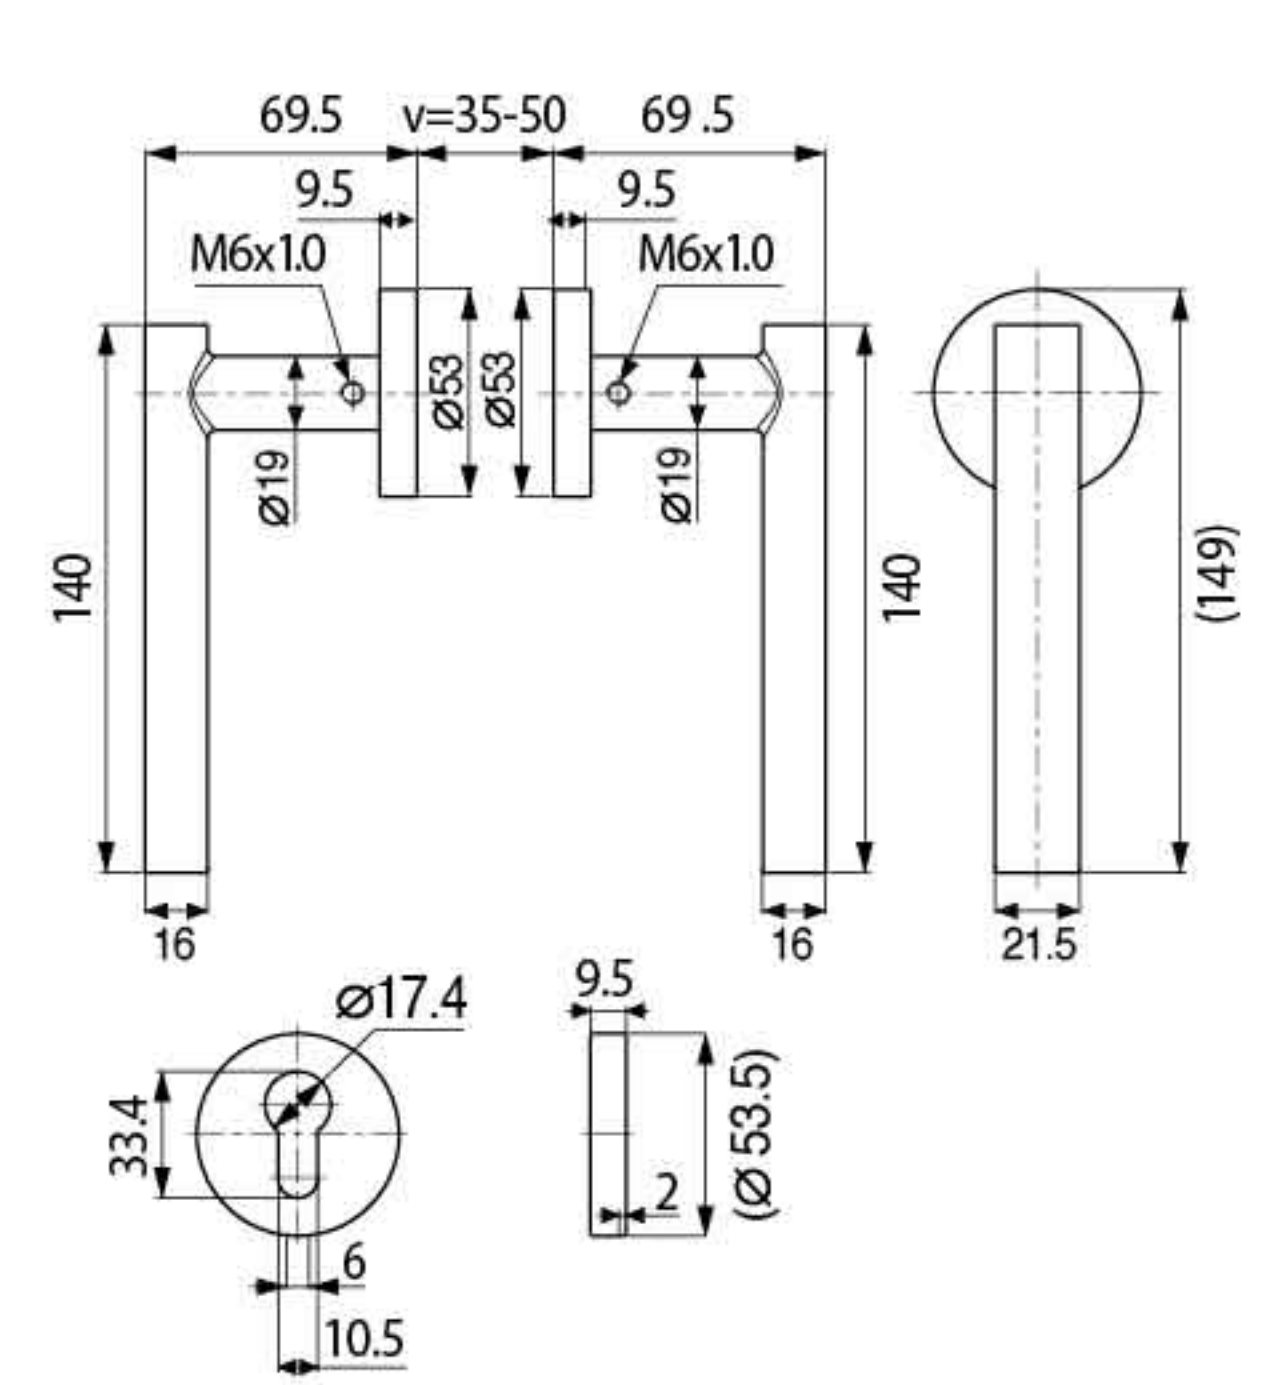

ML-HOLLOW016