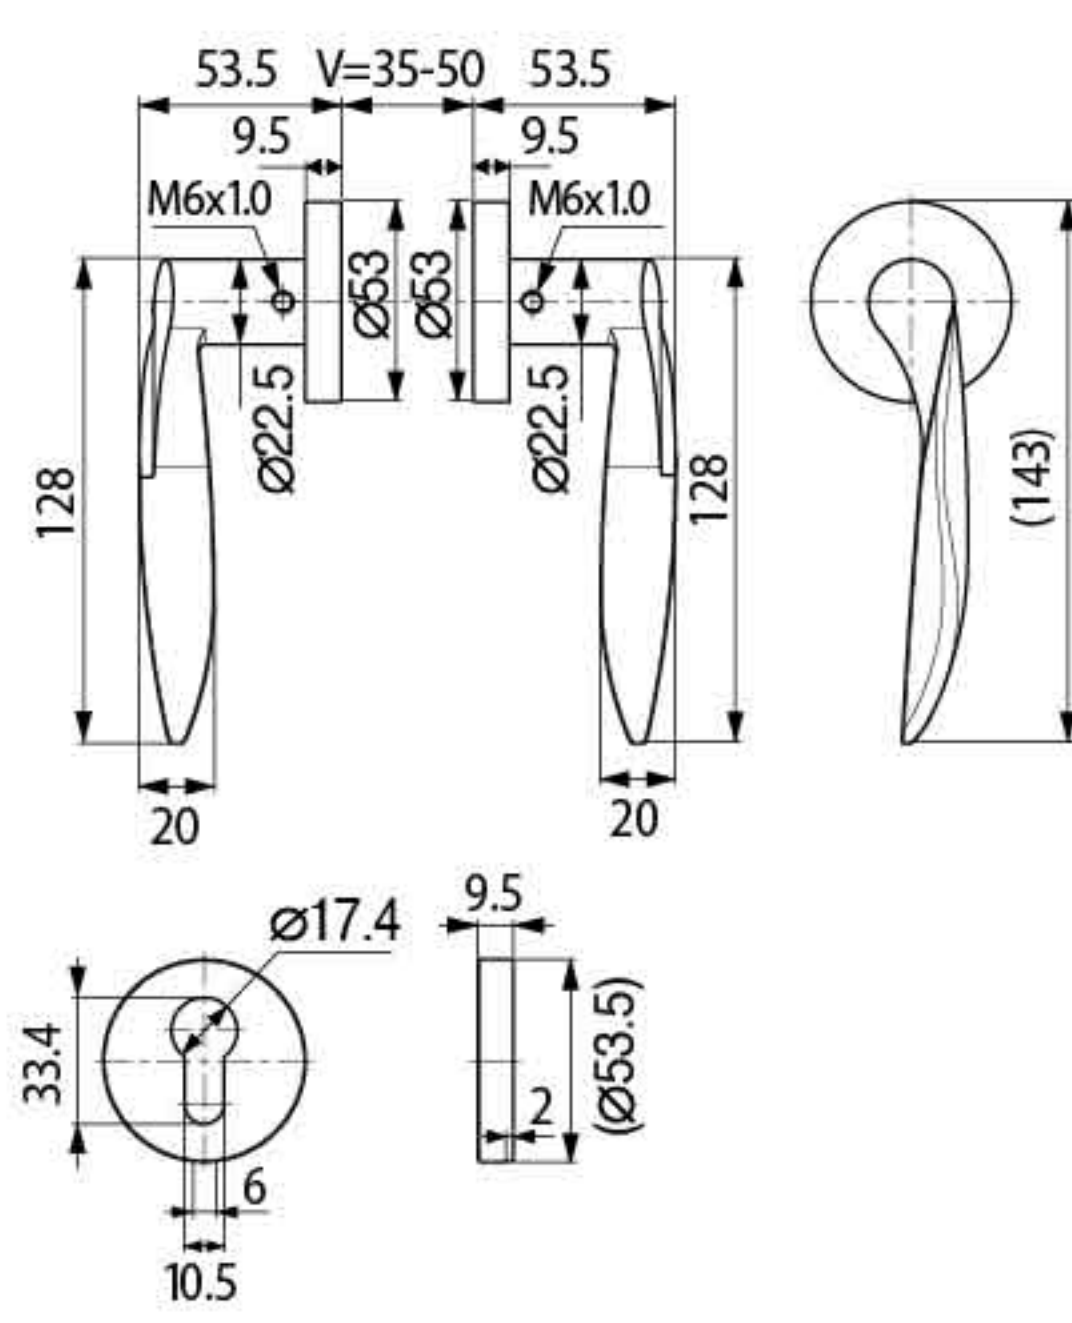

Finish

SOLID HANDLE

ML-SOLID017

ML-SOLID019

ML-SOLID021

Specification

- Material : SUS304
- Solid Handle
- Door thickness : 35-50mm

Specification