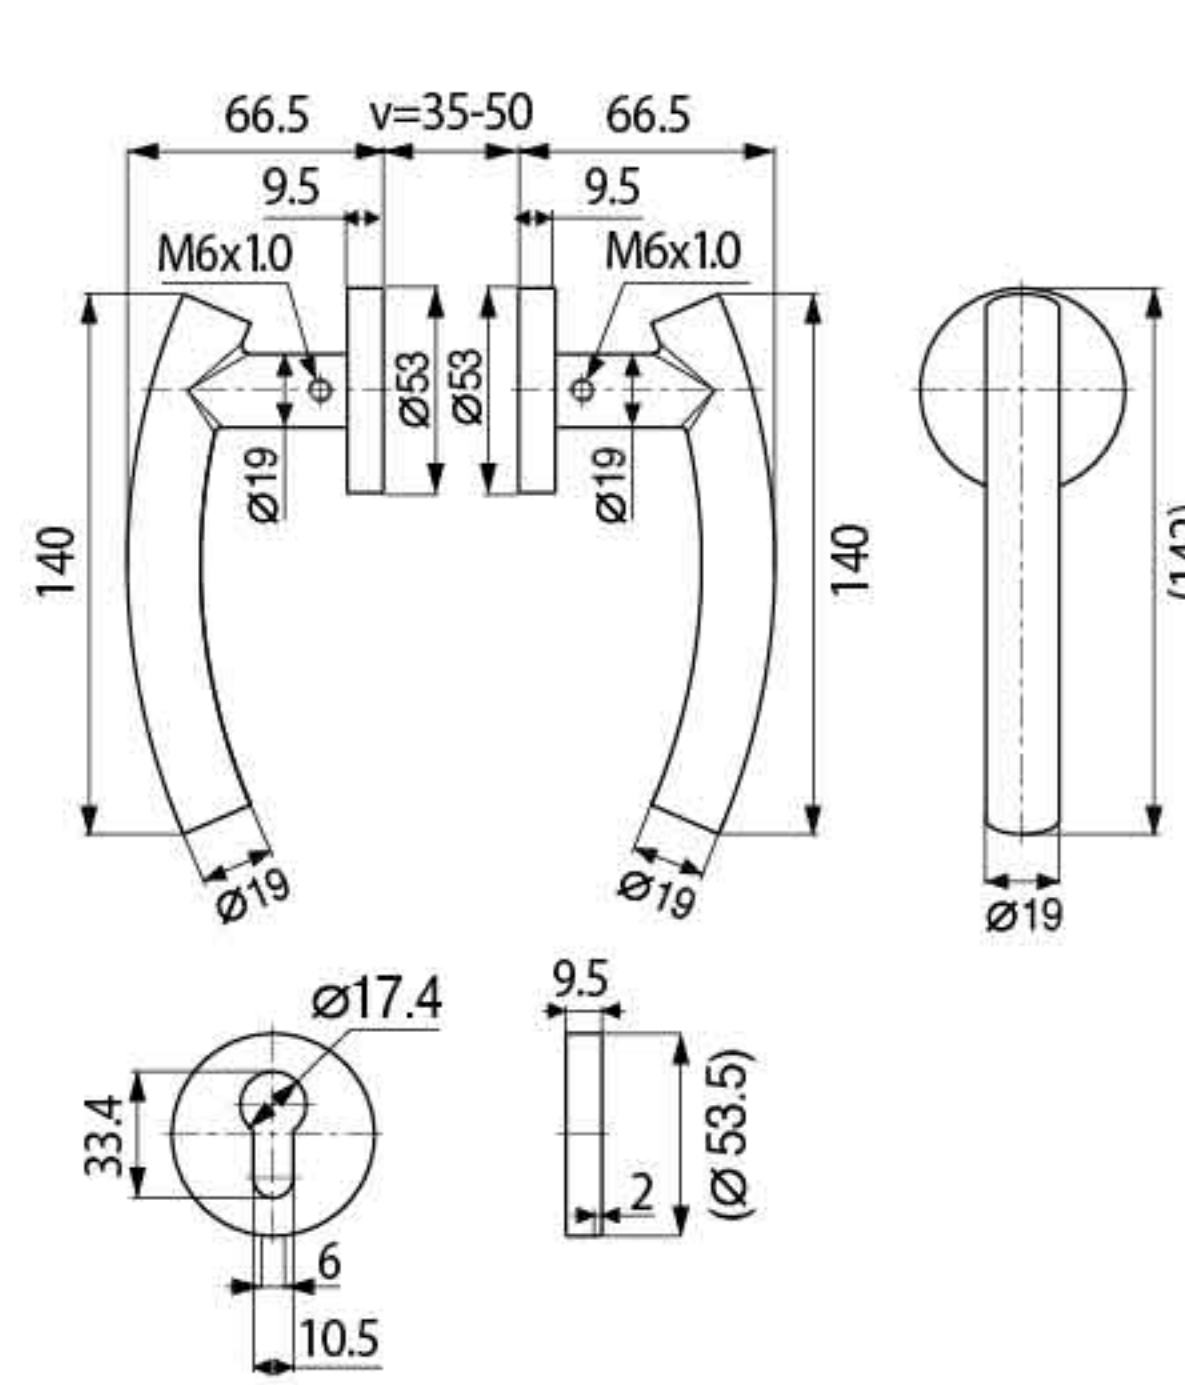

ML-HOLLOW015

Specification

- Material : SUS304
- Hollow Handle
- Door thickness : 35-50mm

Product Name

- ML-HOLLOW015-SS
- ML-HOLLOW015-PB
- ML-HOLLOW015-AB
- ML-HOLLOW015-BLK
- ML-HOLLOW015-ORB
- ML-HOLLOW015-PS
- ML-HOLLOW015-AC
- ML-HOLLOW015-SB