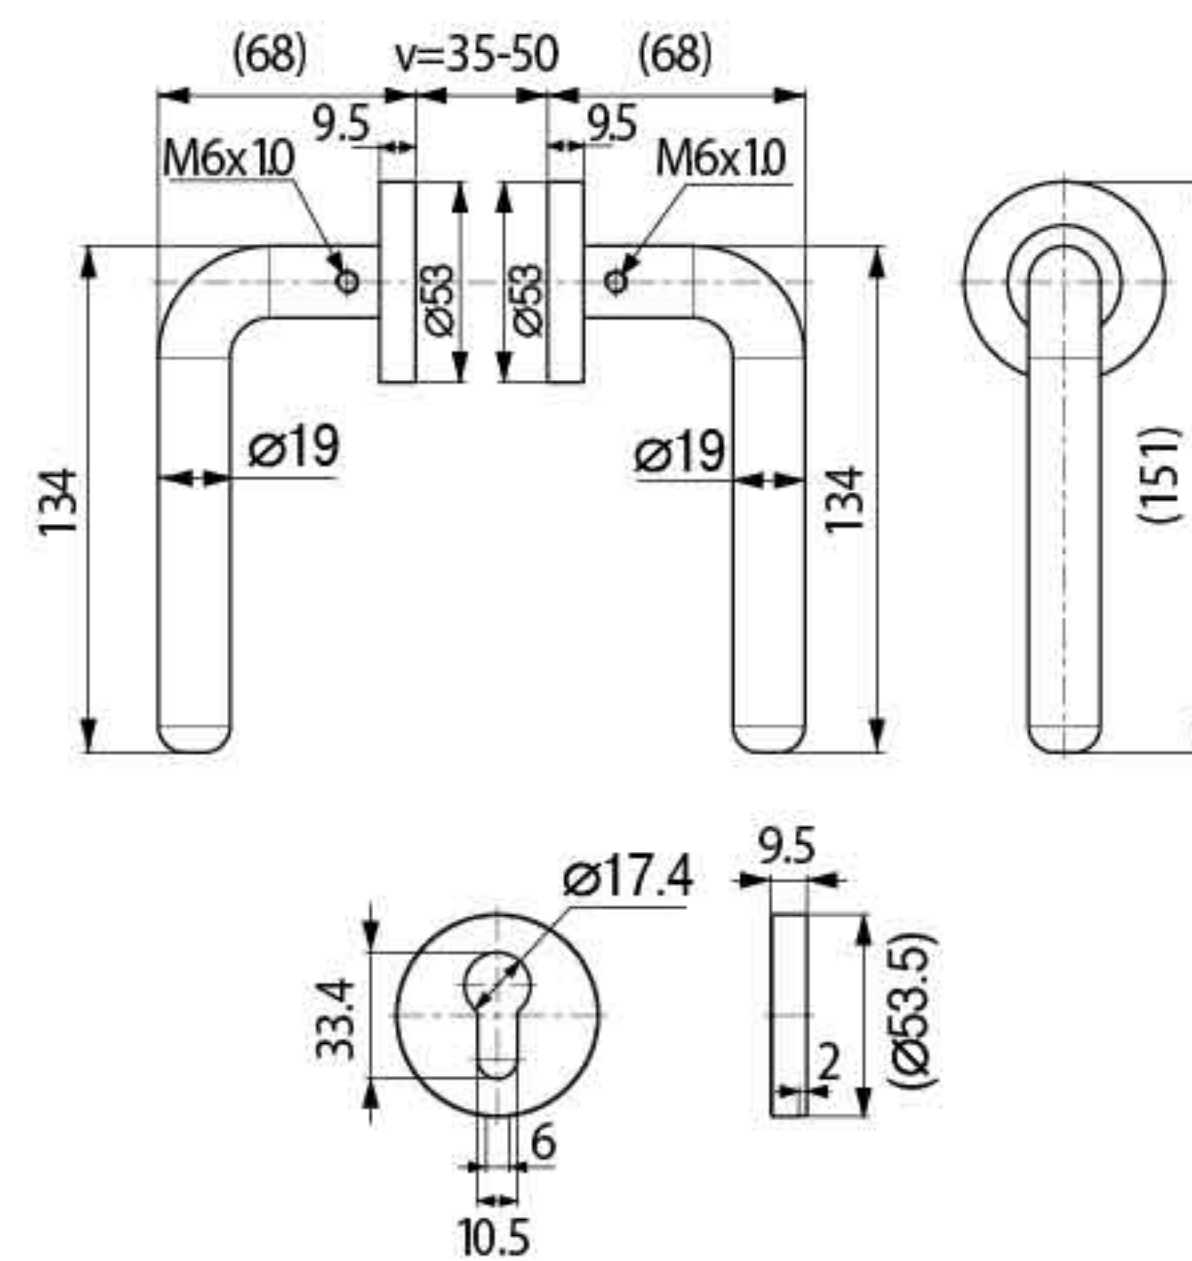

ML-HOLLOW011

Specification

- Material : SUS304
- Hollow Handle
- Door thickness : 35-50mm

Product Name

- ML-HOLLOW011-SS
- ML-HOLLOW011-PB
- ML-HOLLOW011-AB
- ML-HOLLOW011-BLK
- ML-HOLLOW011-ORB
- ML-HOLLOW011-PS
- ML-HOLLOW011-AC
- ML-HOLLOW011-SB