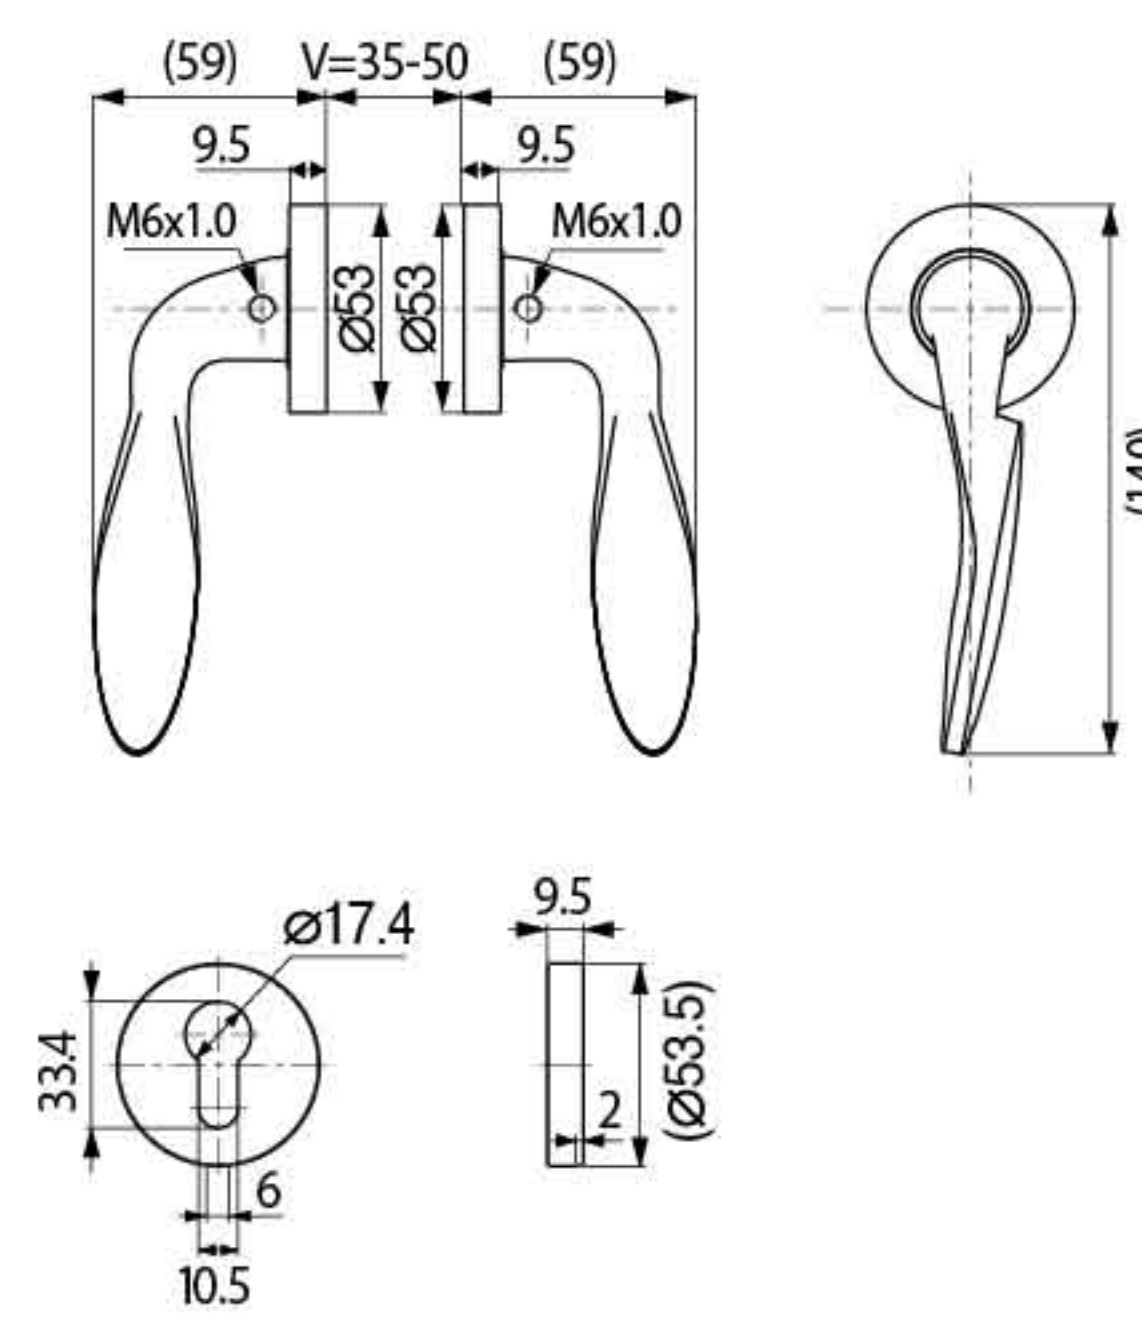

Specification

- Material : SUS304
- Solid Handle
- Door thickness : 35-50mm

Product Name

- ML-SOLID027-SS
- ML-SOLID027-PB
- ML-SOLID027-AB
- ML-SOLID027-BLK
- ML-SOLID027-ORB
- ML-SOLID027-PS
- ML-SOLID027-AC
- ML-SOLID027-SB