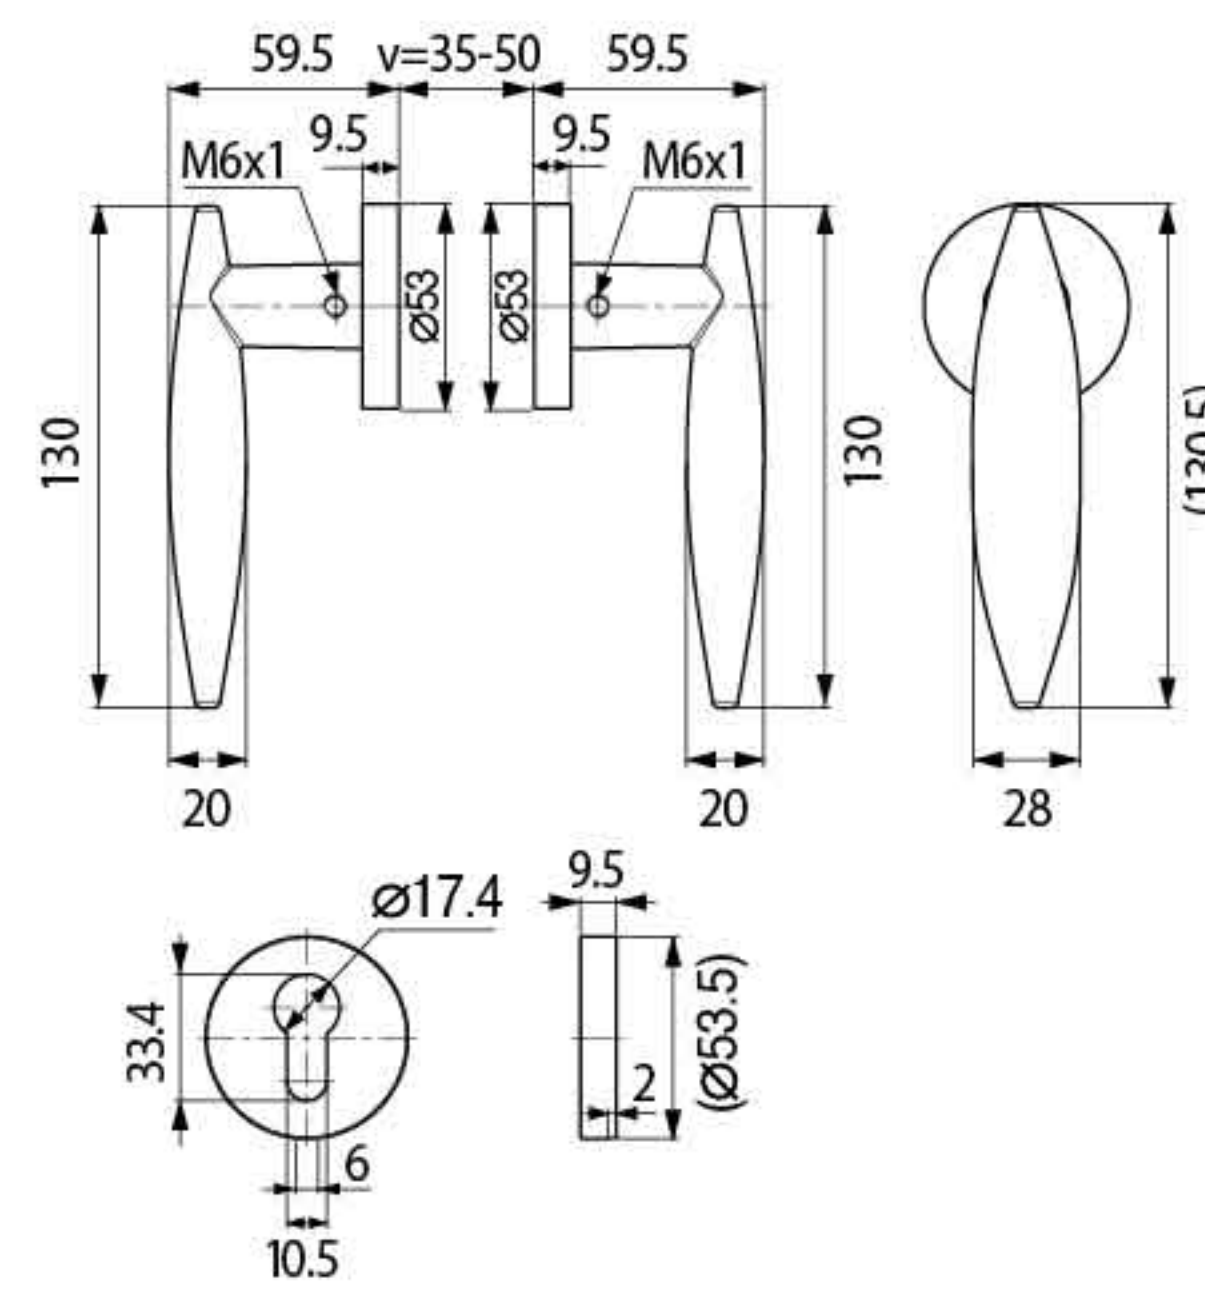

SB

SOLID HANDLE

ML-SOLID003

ML-SOLID004

ML-SOLID005

Specification

- Material : SUS304
- Solid Handle
- Door thickness : 35-50mm

Specification