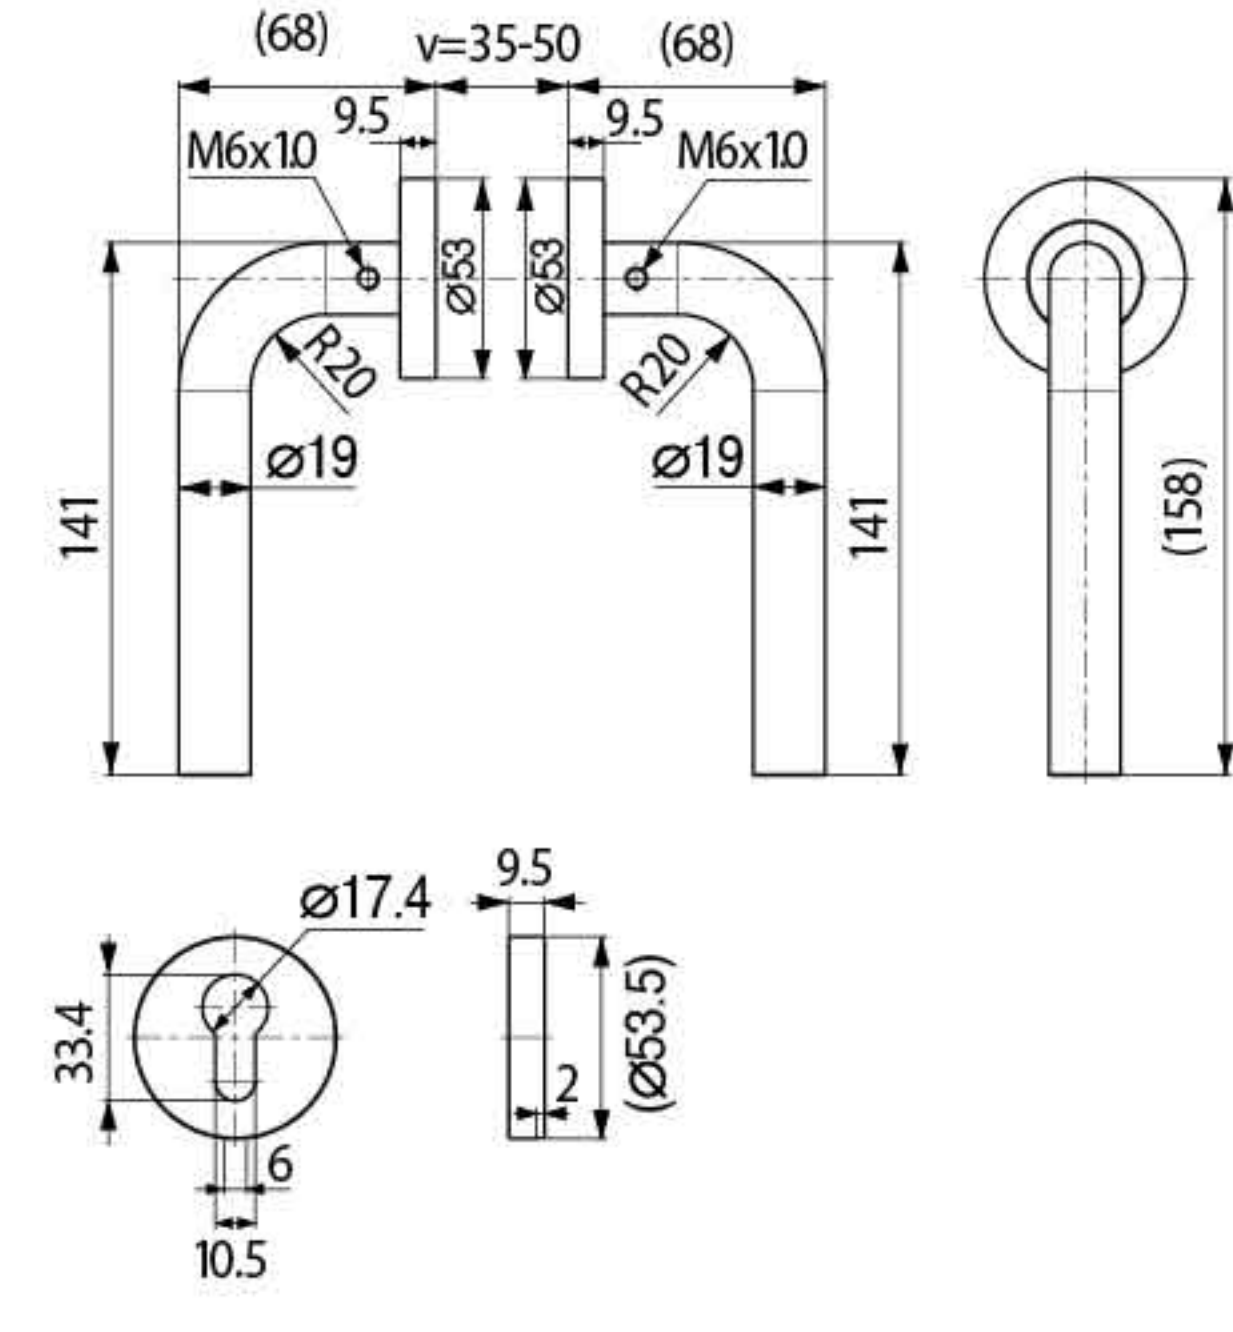

Finish

HOLLOW HANDLE

ML-HOLLOW004

ML-HOLLOW005

ML-HOLLOW006

Specification

- Material : SUS304
- Hollow Handle
- Door thickness : 35-50mm

Specification

- Material : SUS304
- Hollow Handle
- Door thickness : 35-50mm

Specification

- Material : SUS304
- Hollow Handle
- Door thickness : 35-50mm

Product Name

- ML-HOLLOW004-SS
- ML-HOLLOW004-PB
- ML-HOLLOW004-AB
- ML-HOLLOW004-BLK
- ML-HOLLOW004-ORB
- ML-HOLLOW004-PS
- ML-HOLLOW004-AC
- ML-HOLLOW004-SB