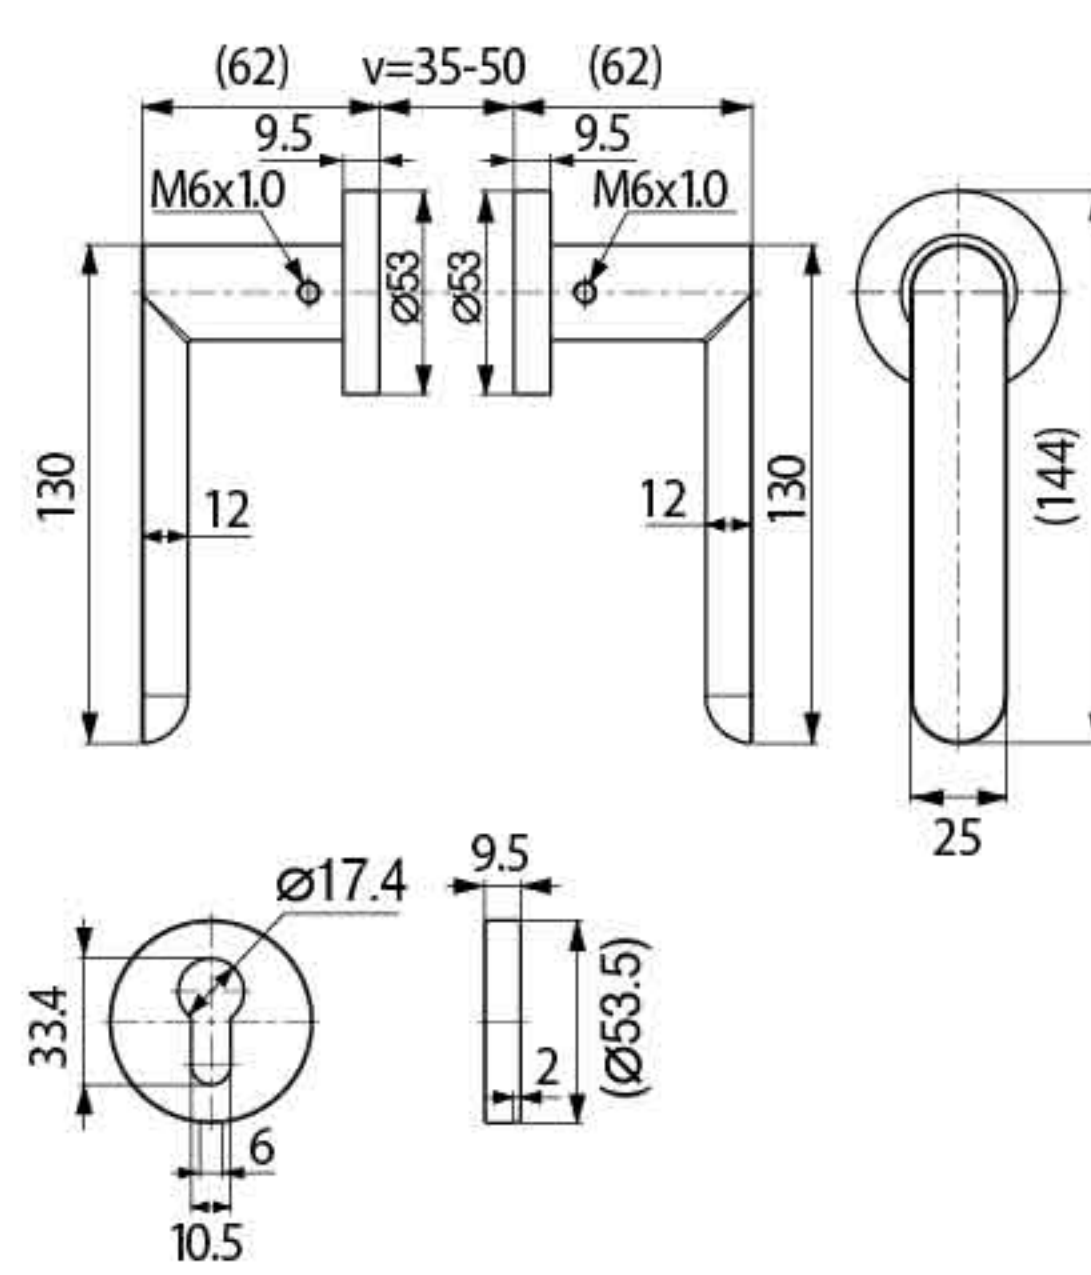

Specification

- Material : SUS304
- Solid Handle
- Door thickness : 35-50mm

Product Name

- ML-SOLID007-SS
- ML-SOLID007-PB
- ML-SOLID007-AB
- ML-SOLID007-BLK
- ML-SOLID007-ORB
- ML-SOLID007-PS
- ML-SOLID007-AC
- ML-SOLID007-SB