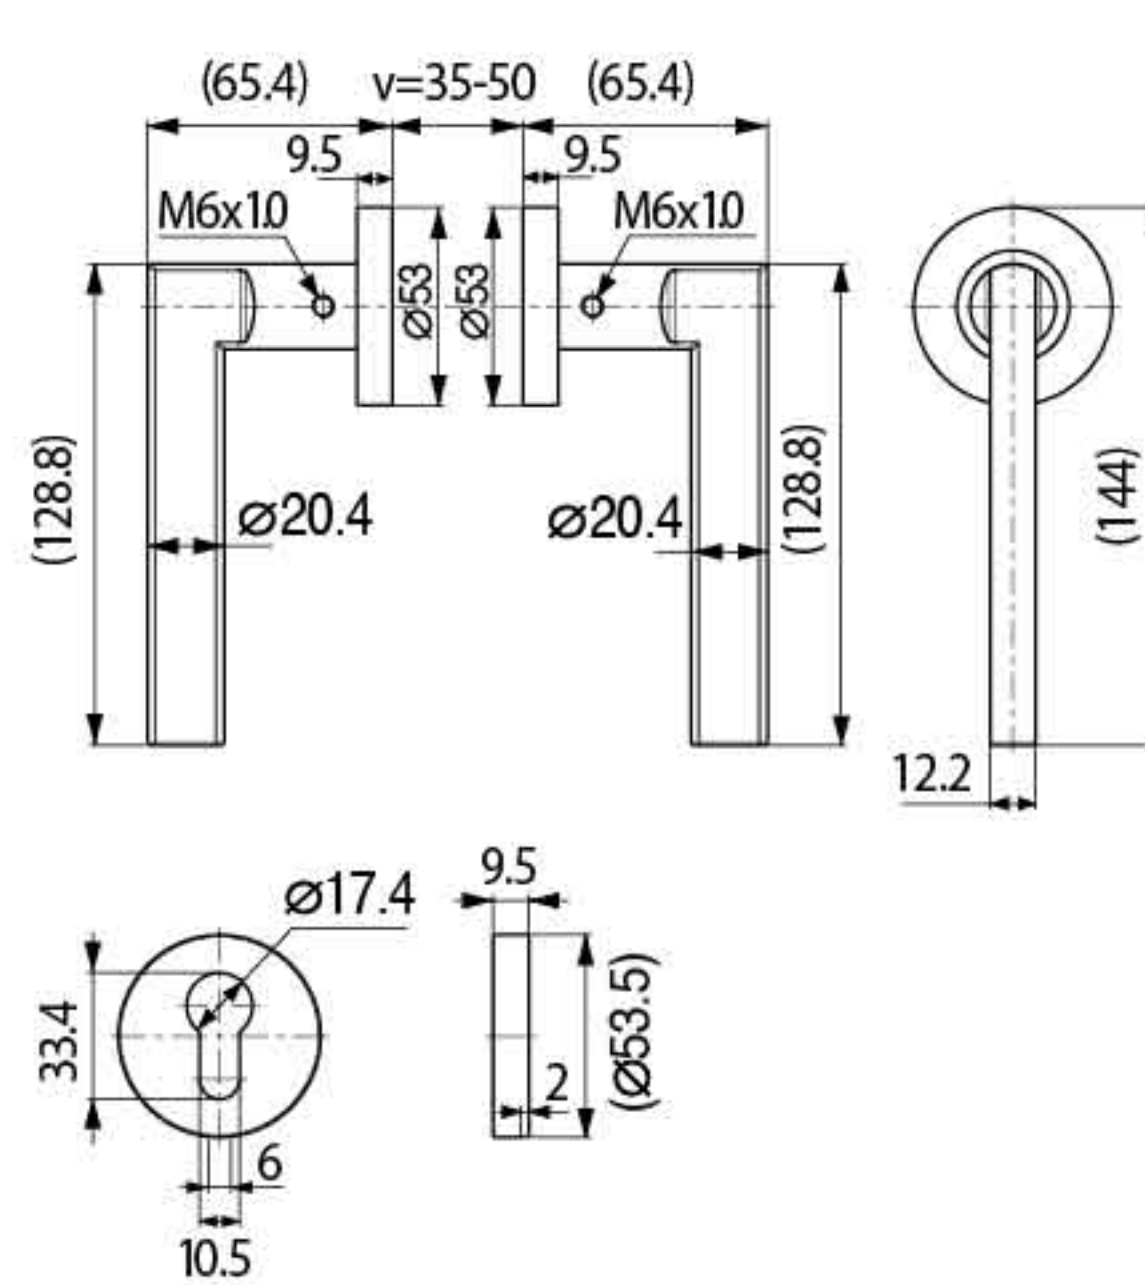

Specification

- Material : SUS304
- Solid Handle
- Door thickness : 35-50mm

Specification

- Material : SUS304
- Solid Handle
- Door thickness : 35-50mm

Specification

- Material : SUS304
- Solid Handle
- Door thickness : 35-50mm