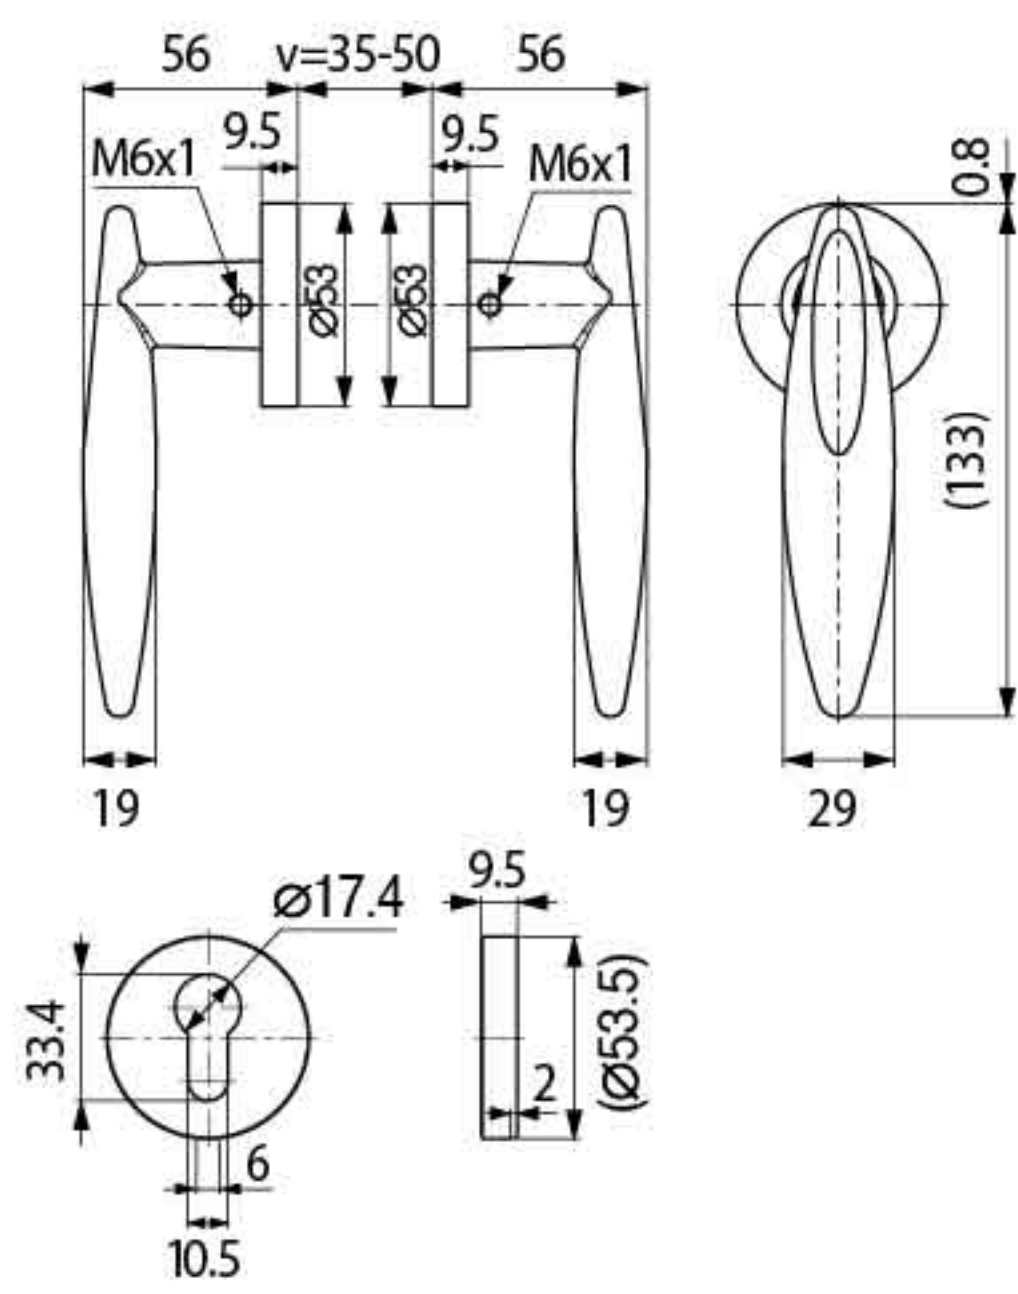

SB

SOLID HANDLE

ML-SOLID003

ML-SOLID004

ML-SOLID005

Specification

- Material : SUS304
- Solid Handle
- Door thickness : 35-50mm

Specification