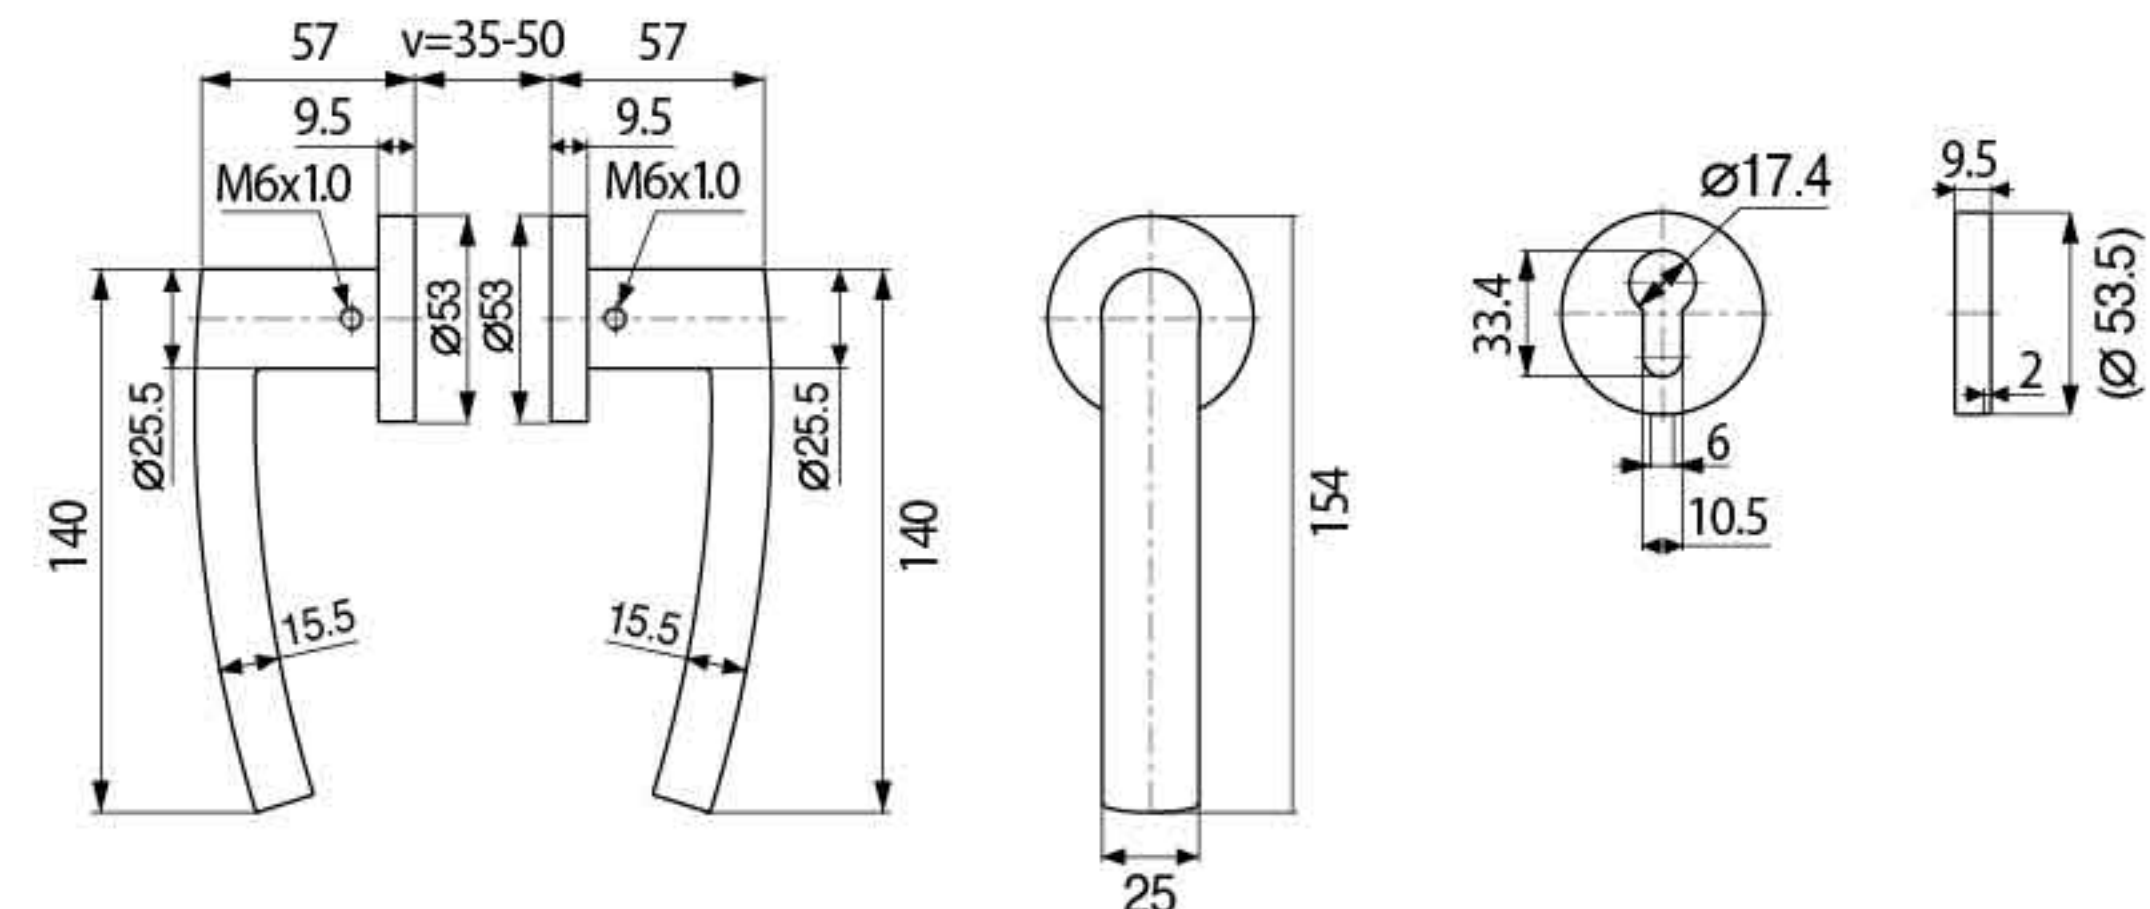

Finish

HOLLOW HANDLE

ML-HOLLOW017

ML-HOLLOW019

Specification

- Material : SUS304
- Hollow Handle
- Door thickness : 35-50mm

Specification

- Material : SUS304
- Hollow Handle
- Door thickness : 35-50mm