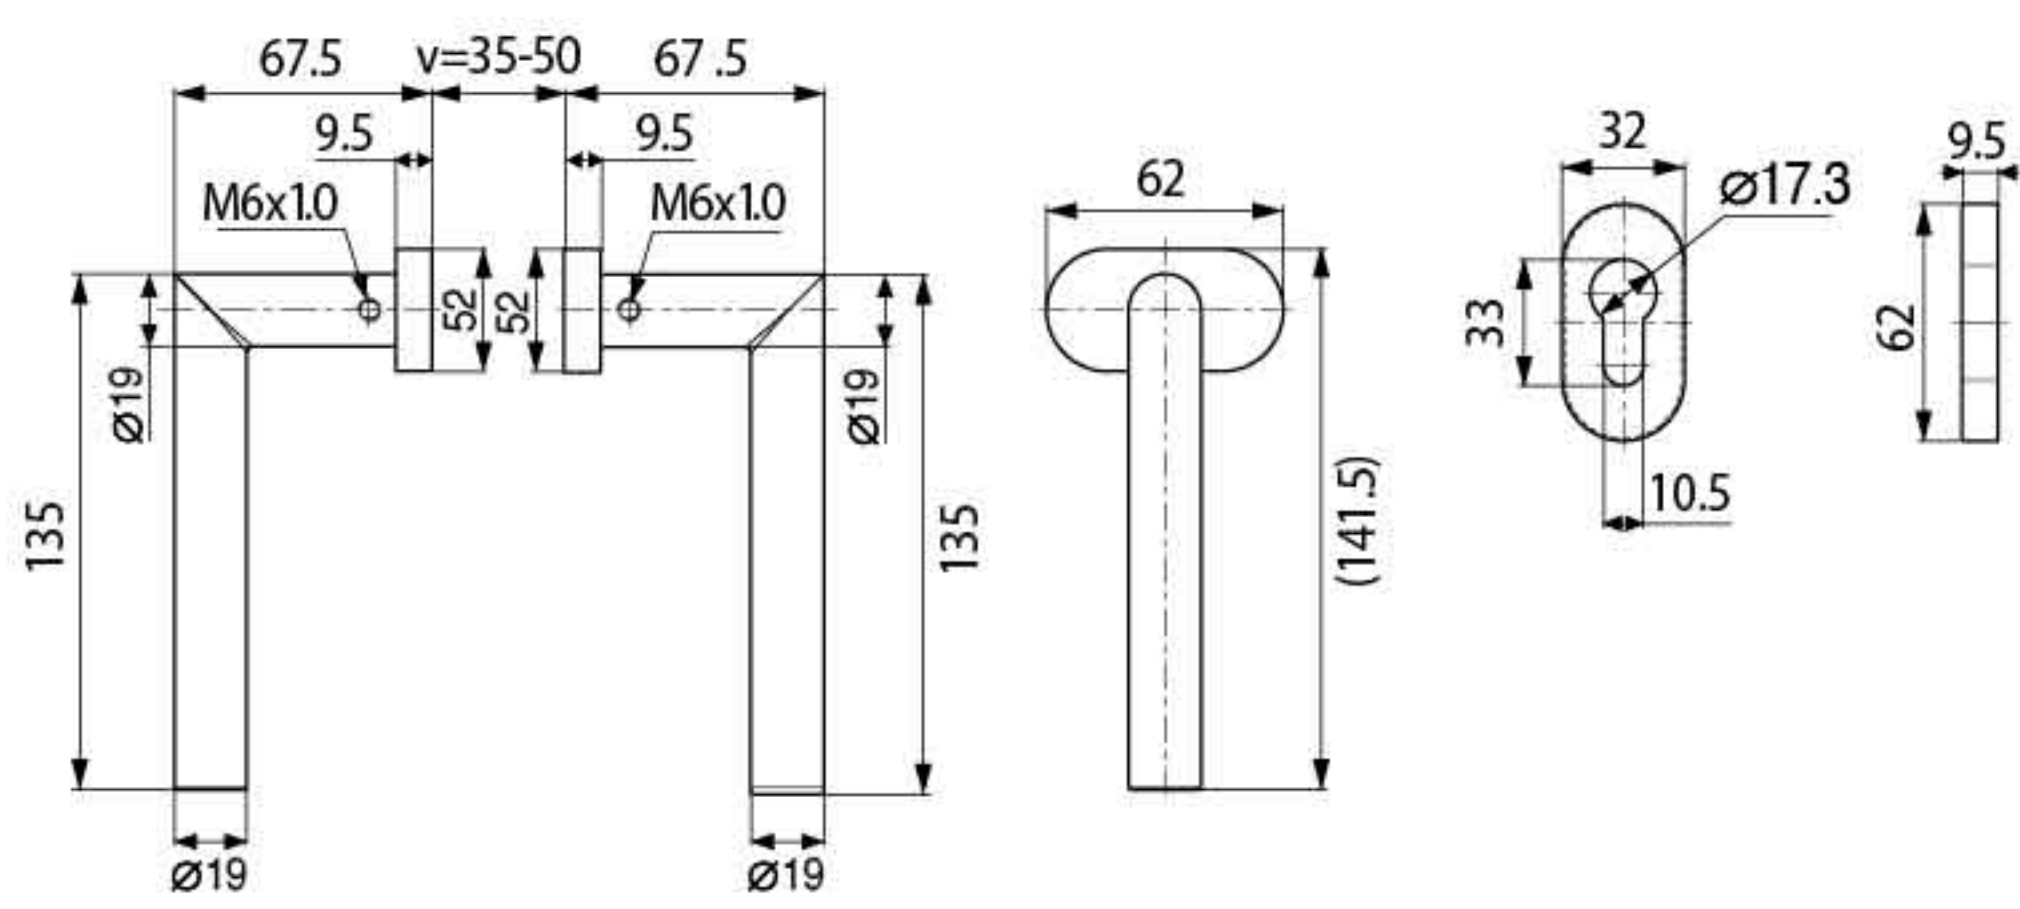

Finish

HOLLOW HANDLE

ML-HOLLOW017

ML-HOLLOW019

Specification

- Material : SUS304
- Hollow Handle
- Door thickness : 35-50mm

Specification

- Material : SUS304
- Hollow Handle
- Door thickness : 35-50mm