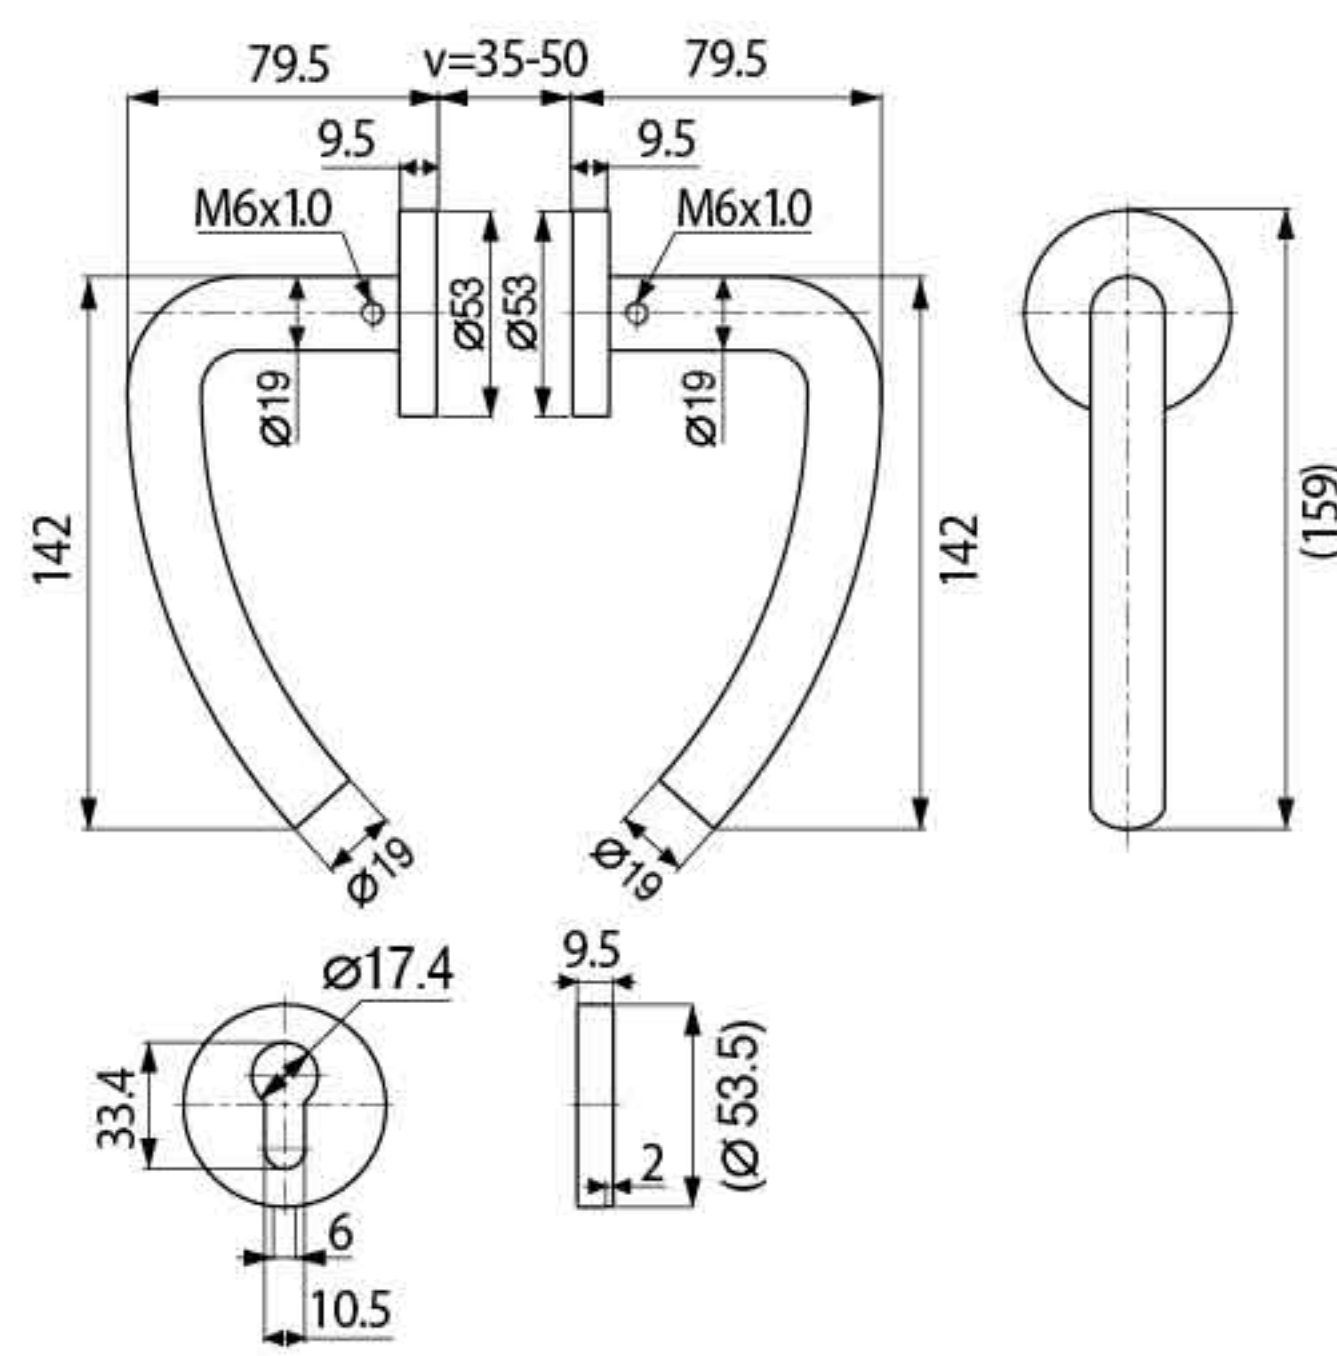

ML-HOLLOW010

Specification

- Material : SUS304
- Hollow Handle
- Door thickness : 35-50mm

Product Name

- ML-HOLLOW010-SS
- ML-HOLLOW010-PB
- ML-HOLLOW010-AB
- ML-HOLLOW010-BLK
- ML-HOLLOW010-ORB
- ML-HOLLOW010-PS
- ML-HOLLOW010-AC
- ML-HOLLOW010-SB