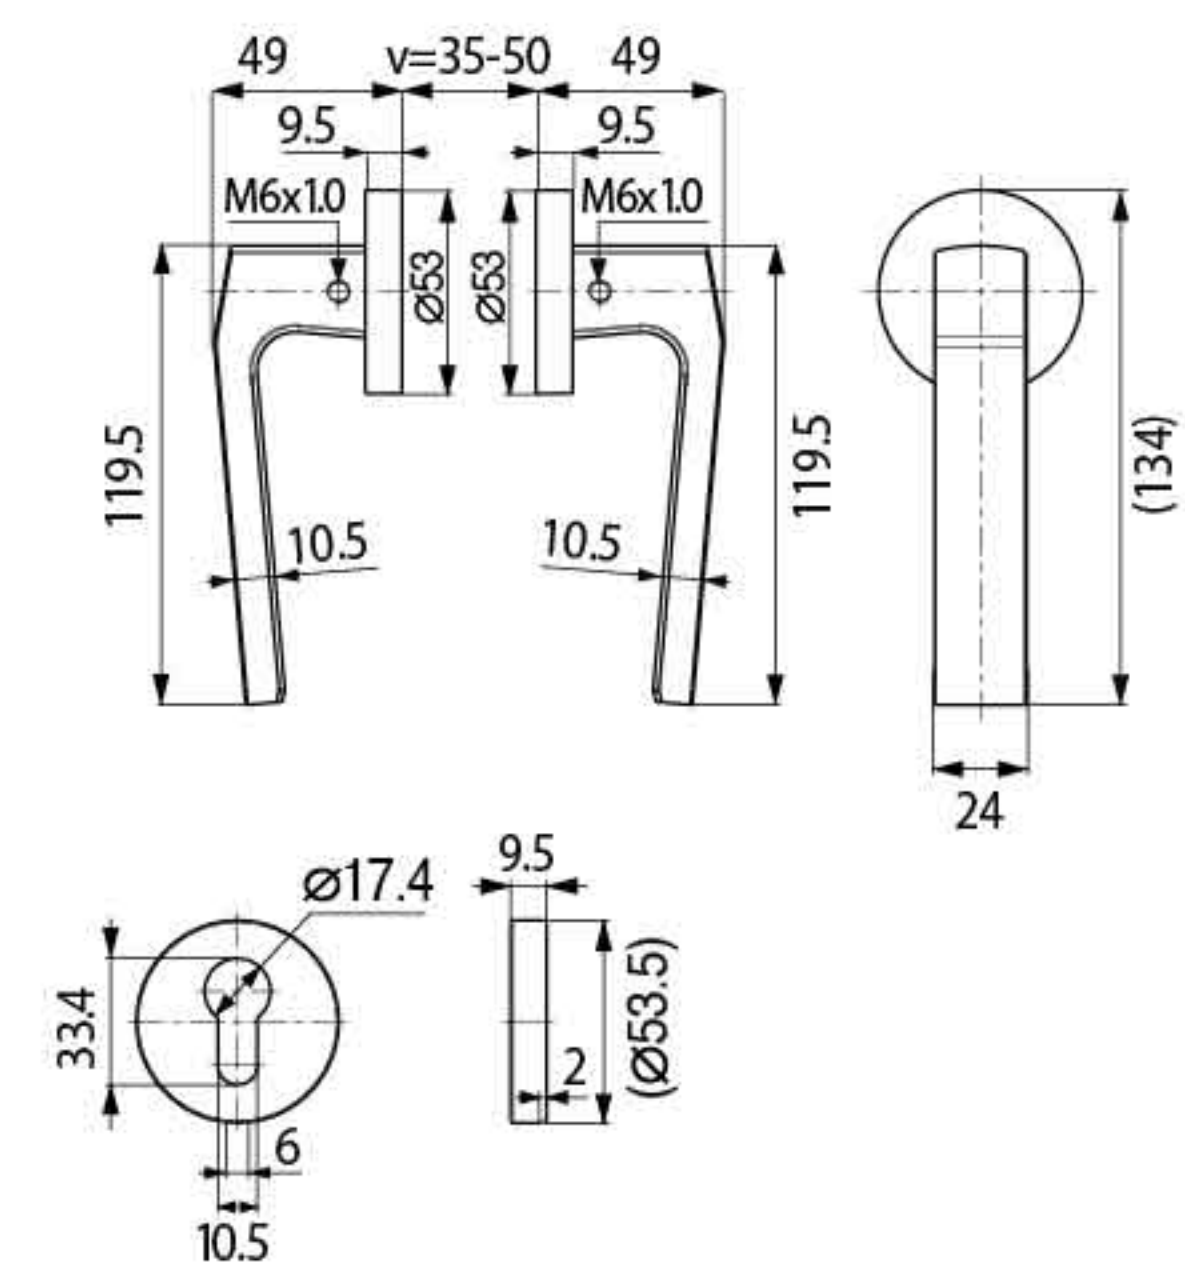

SOLID HANDLE

ML-SOLID006

ML-SOLID007

ML-SOLID008

Specification

- Material : SUS304
- Solid Handle
- Door thickness : 35-50mm

Product Name

- ML-SOLID006-SS
- ML-SOLID006-PB
- ML-SOLID006-AB
- ML-SOLID006-BLK
- ML-SOLID006-ORB
- ML-SOLID006-PS
- ML-SOLID006-AC
- ML-SOLID006-SB

Specification

- Material : SUS304
- Solid Handle
- Door thickness : 35-50mm

Product Name

- ML-SOLID007-SS
- ML-SOLID007-PB
- ML-SOLID007-AB
- ML-SOLID007-BLK
- ML-SOLID007-ORB
- ML-SOLID007-PS
- ML-SOLID007-AC
- ML-SOLID007-SB

Specification

- Material : SUS304
- Solid Handle
- Door thickness : 35-50mm

Product Name

- ML-SOLID008-SS
- ML-SOLID008-PB
- ML-SOLID008-AB
- ML-SOLID008-BLK
- ML-SOLID008-ORB
- ML-SOLID008-PS
- ML-SOLID008-AC
- ML-SOLID008-SB

Finish