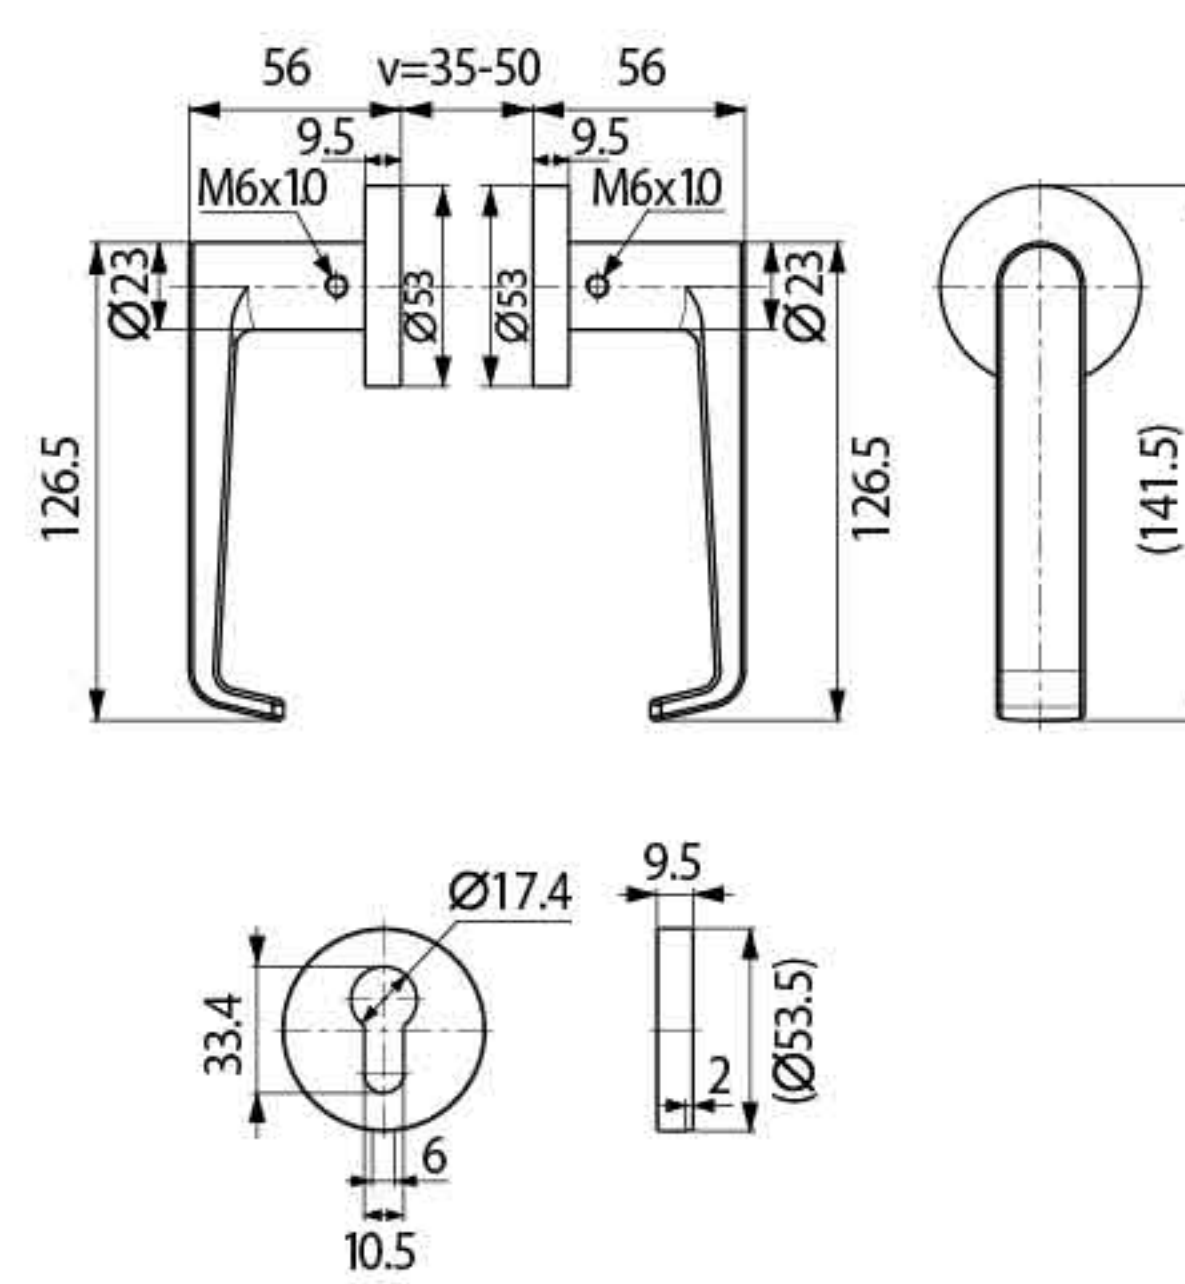

Finish

SOLID HANDLE

ML-SOLID001

ML-SOLID002

Specification

- Material : SUS304
- Solid Handle
- Door thickness : 35-50mm

Specification

- Material : SUS304
- Solid Handle
- Door thickness : 35-50mm