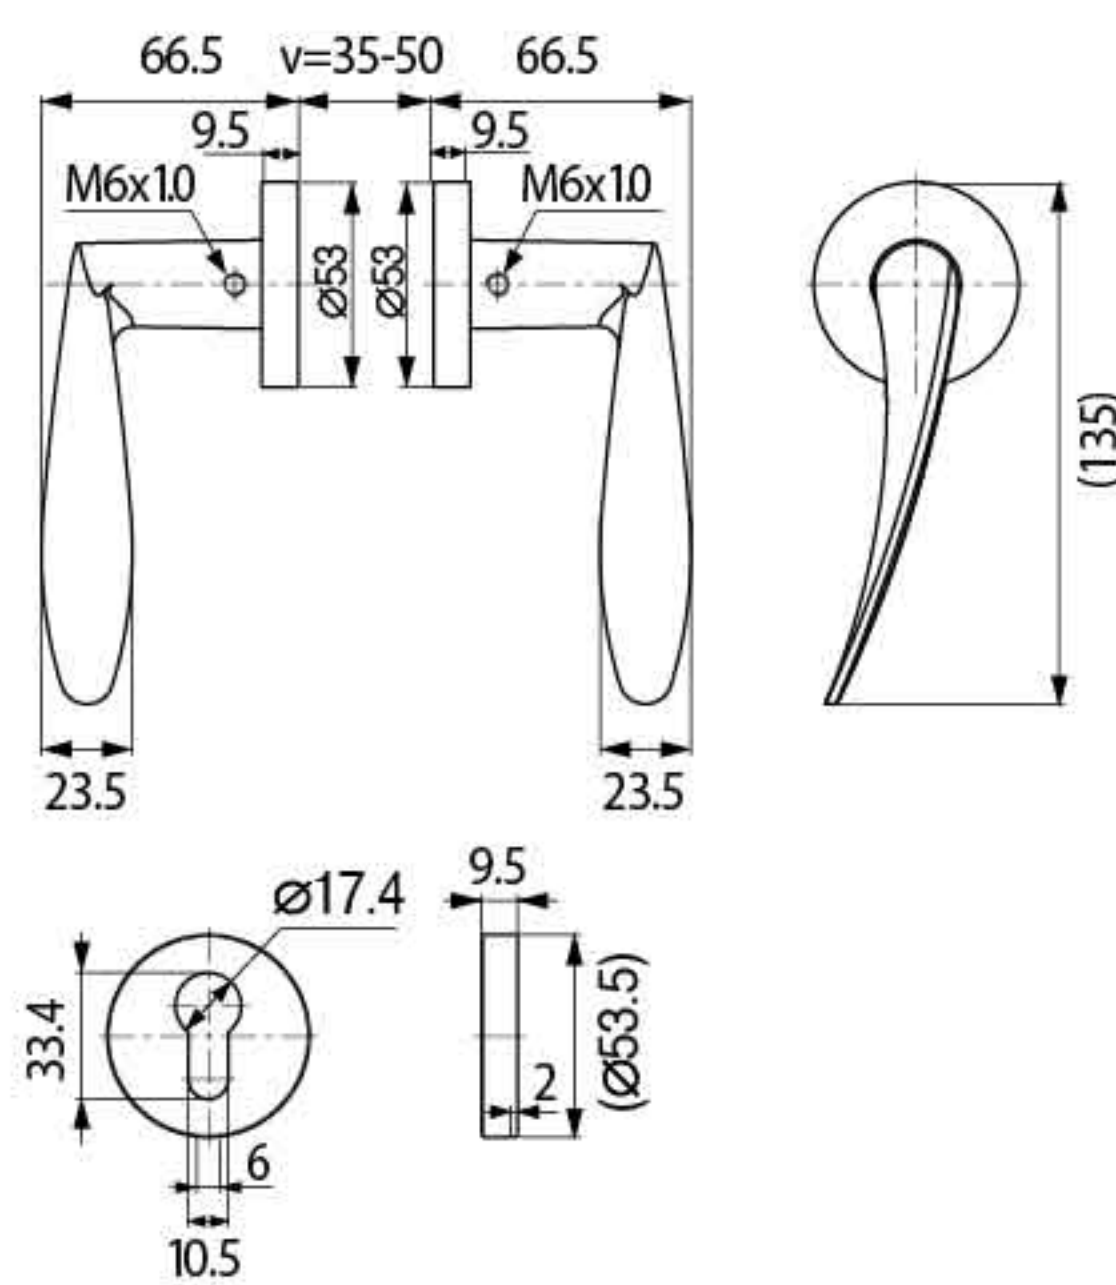

Specification

- Material : SUS304
- Solid Handle
- Door thickness : 35-50mm

Specification

- Material : SUS304
- Solid Handle
- Door thickness : 35-50mm

Specification

- Material : SUS304
- Solid Handle
- Door thickness : 35-50mm