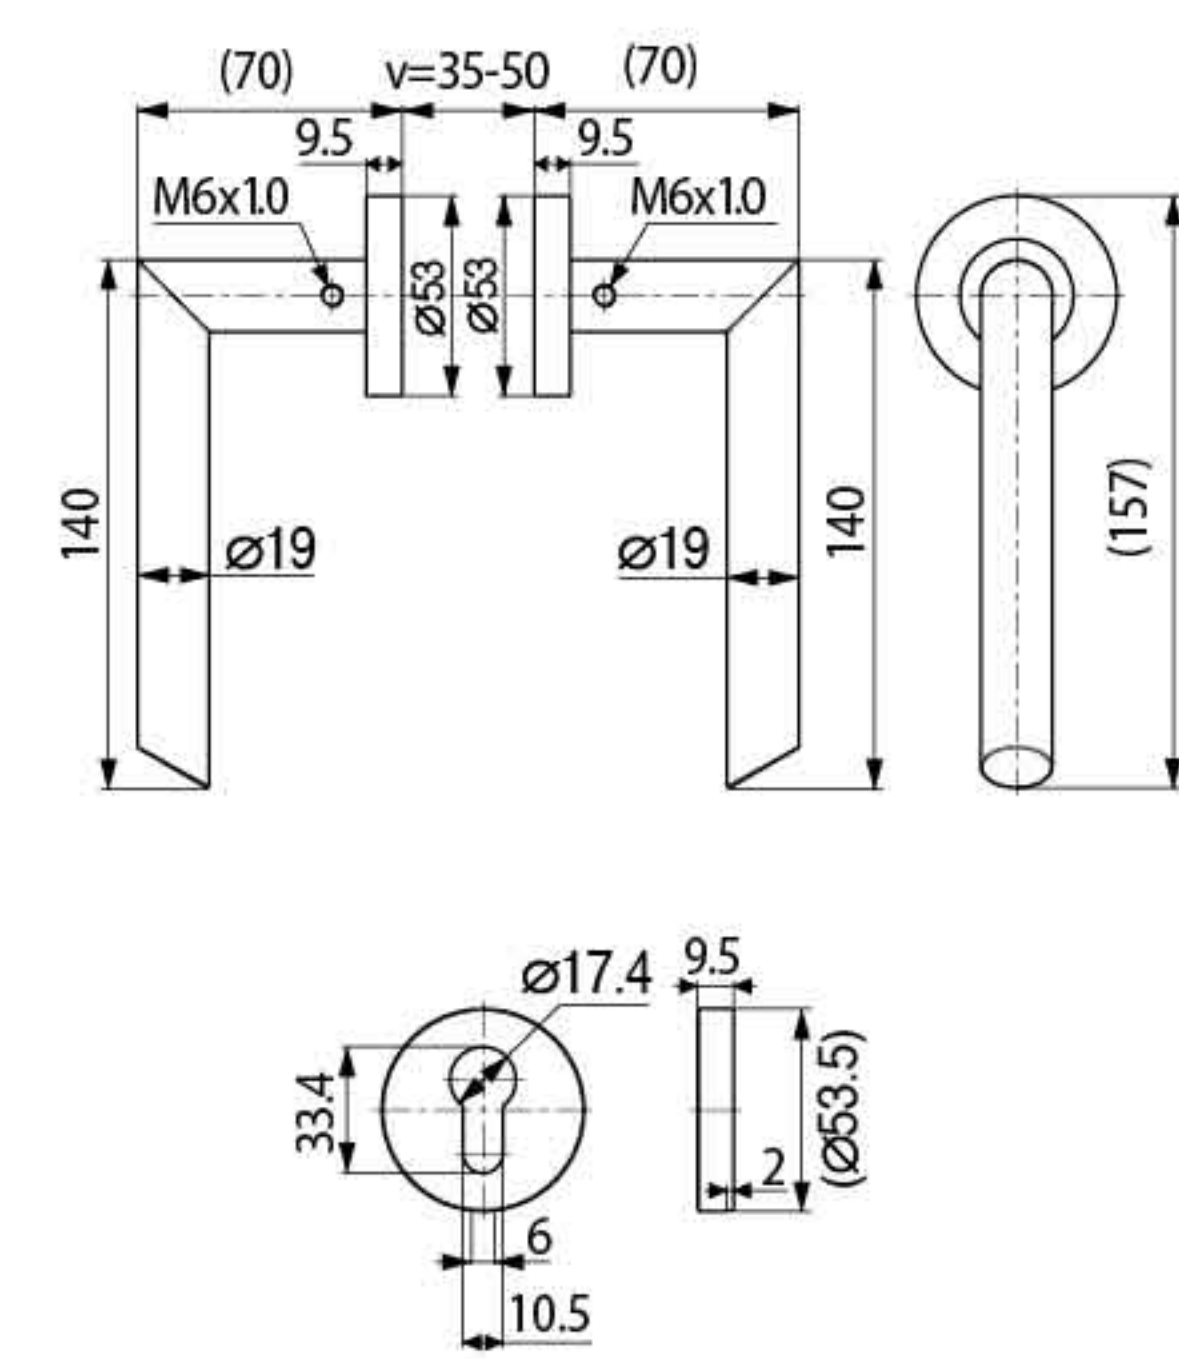

HOLLOW HANDLE

ML-HOLLOW001

ML-HOLLOW002

ML-HOLLOW003

Specification

- Material : SUS304
- Hollow Handle
- Door thickness : 35-50mm

Product Name

- ML-HOLLOW001-SS
- ML-HOLLOW001-PB
- ML-HOLLOW001-AB
- ML-HOLLOW001-BLK
- ML-HOLLOW001-ORB
- ML-HOLLOW001-PS
- ML-HOLLOW001-AC
- ML-HOLLOW001-SB

Specification

- Material : SUS304
- Hollow Handle
- Door thickness : 35-50mm

Product Name

- ML-HOLLOW002-SS
- ML-HOLLOW002-PB
- ML-HOLLOW002-AB
- ML-HOLLOW002-BLK
- ML-HOLLOW002-ORB
- ML-HOLLOW002-PS
- ML-HOLLOW002-AC
- ML-HOLLOW002-SB

Specification

- Material : SUS304
- Hollow Handle
- Door thickness : 35-50mm

Product Name

- ML-HOLLOW003-SS
- ML-HOLLOW003-PB
- ML-HOLLOW003-AB
- ML-HOLLOW003-BLK
- ML-HOLLOW003-ORB
- ML-HOLLOW003-PS
- ML-HOLLOW003-AC
- ML-HOLLOW003-SB