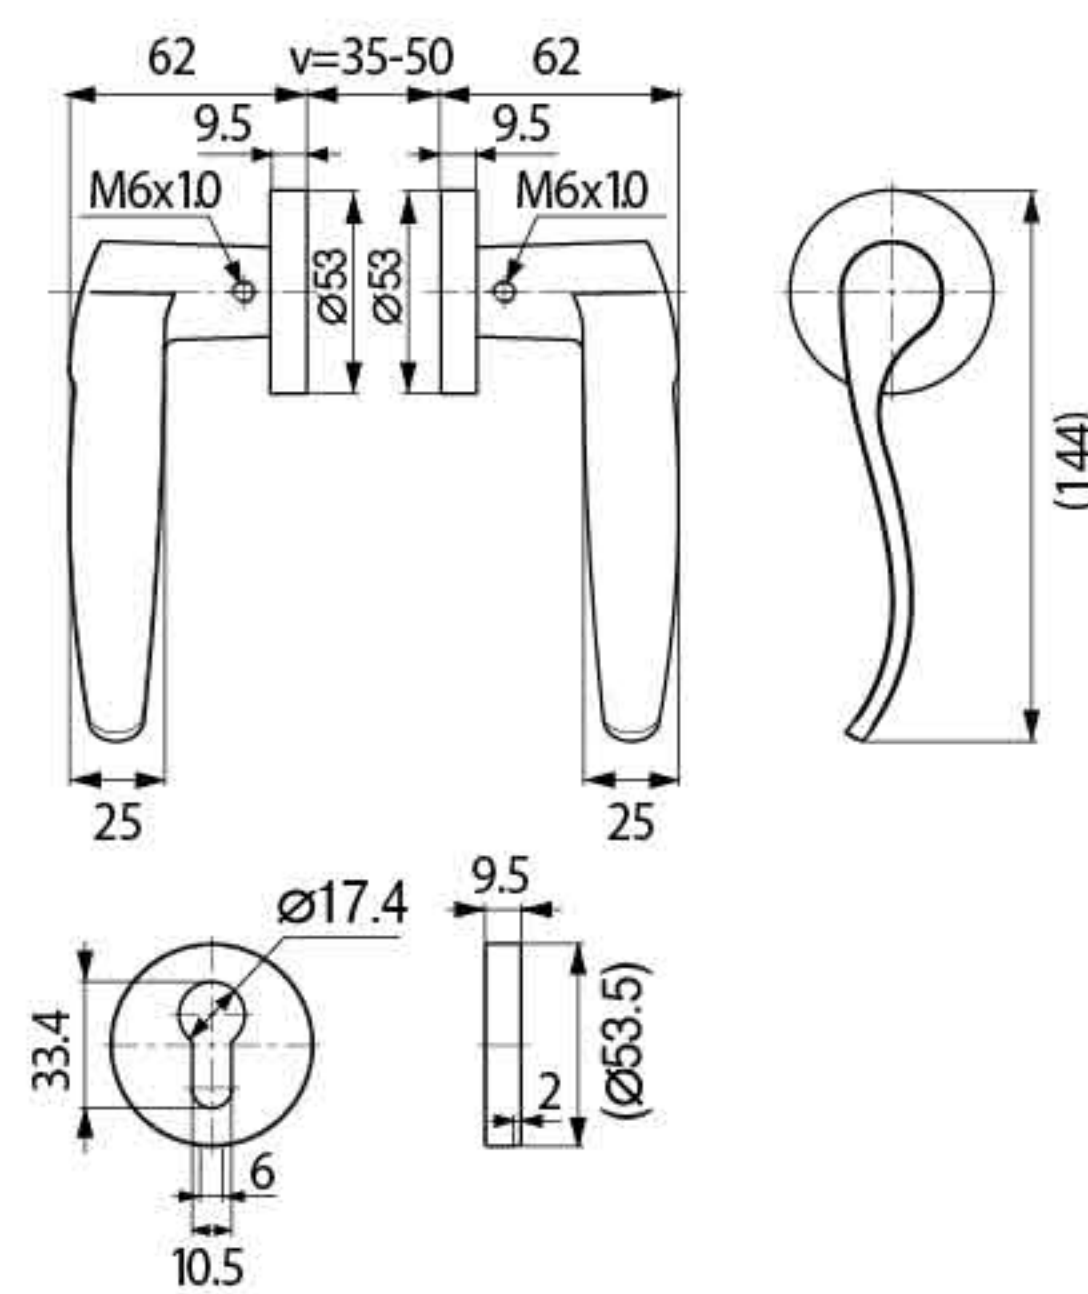

ML-SOLID013

Specification

- Material : SUS304
- Solid Handle
- Door thickness : 35-50mm

Product Name

- ML-SOLID013-SS
- ML-SOLID013-PB
- ML-SOLID013-AB
- ML-SOLID013-BLK
- ML-SOLID013-ORB
- ML-SOLID013-PS
- ML-SOLID013-AC
- ML-SOLID013-SB