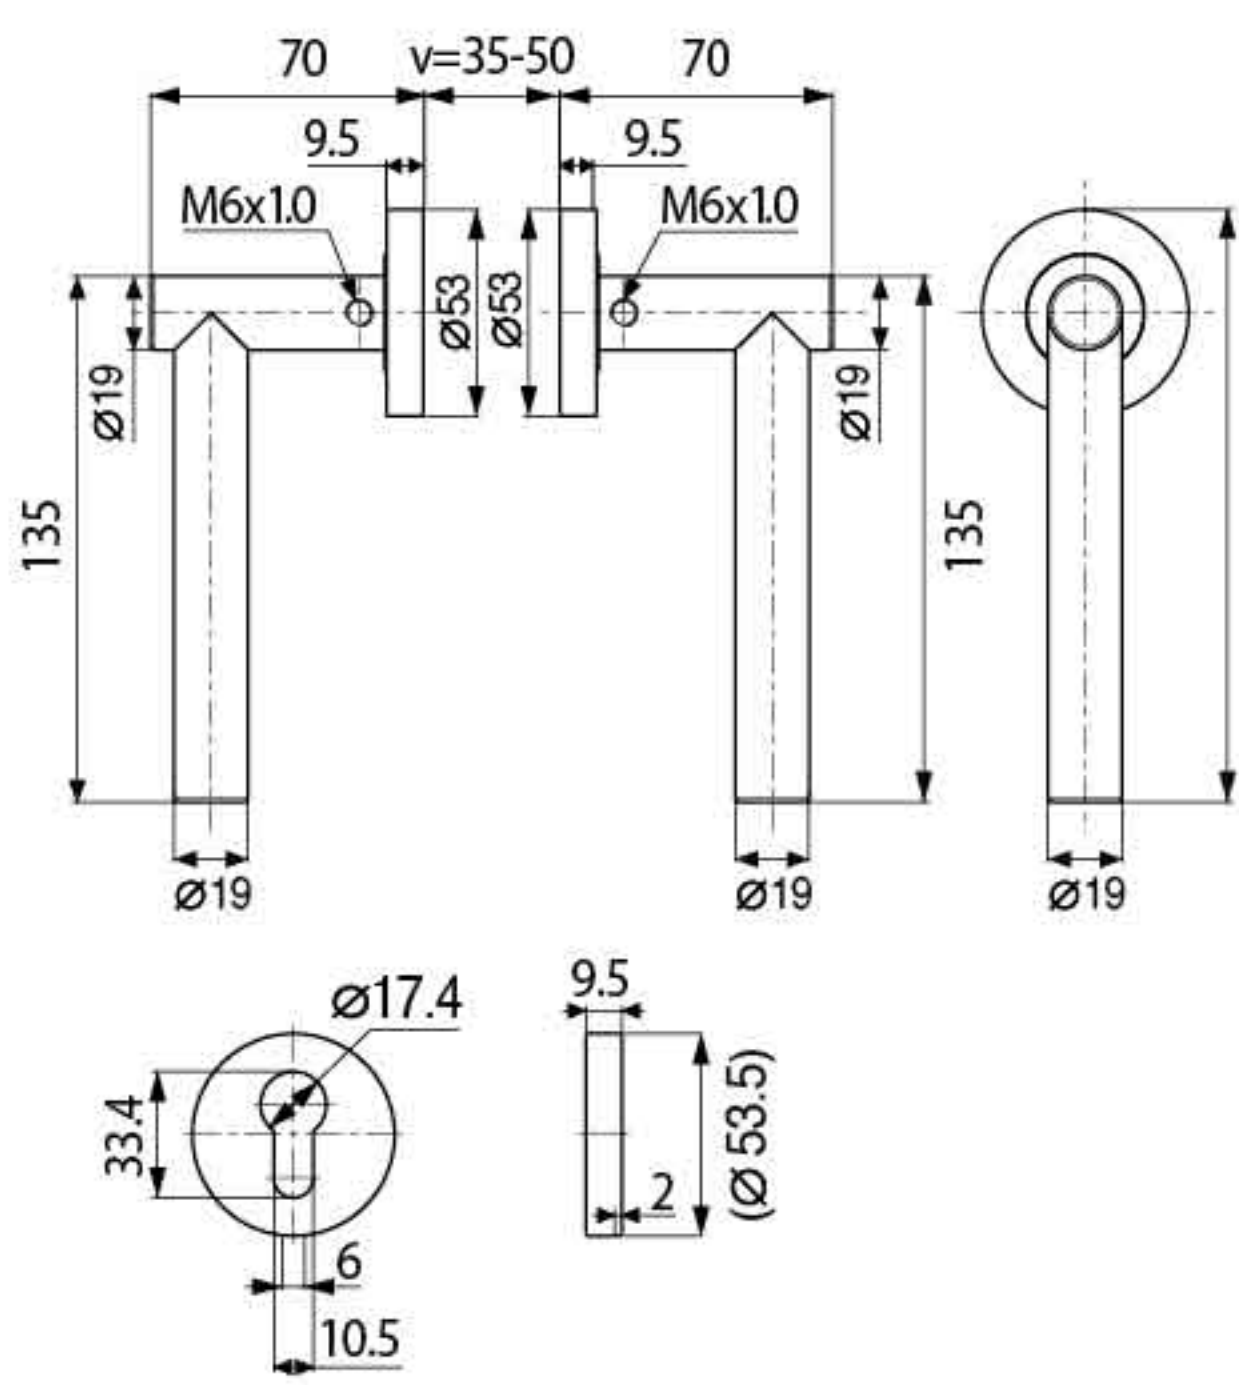

ML-HOLLOW013

Specification

- Material : SUS304
- Hollow Handle
- Door thickness : 35-50mm

Product Name

- ML-HOLLOW013-SS
- ML-HOLLOW013-PB
- ML-HOLLOW013-AB
- ML-HOLLOW013-BLK
- ML-HOLLOW013-ORB
- ML-HOLLOW013-PS
- ML-HOLLOW013-AC
- ML-HOLLOW013-SB