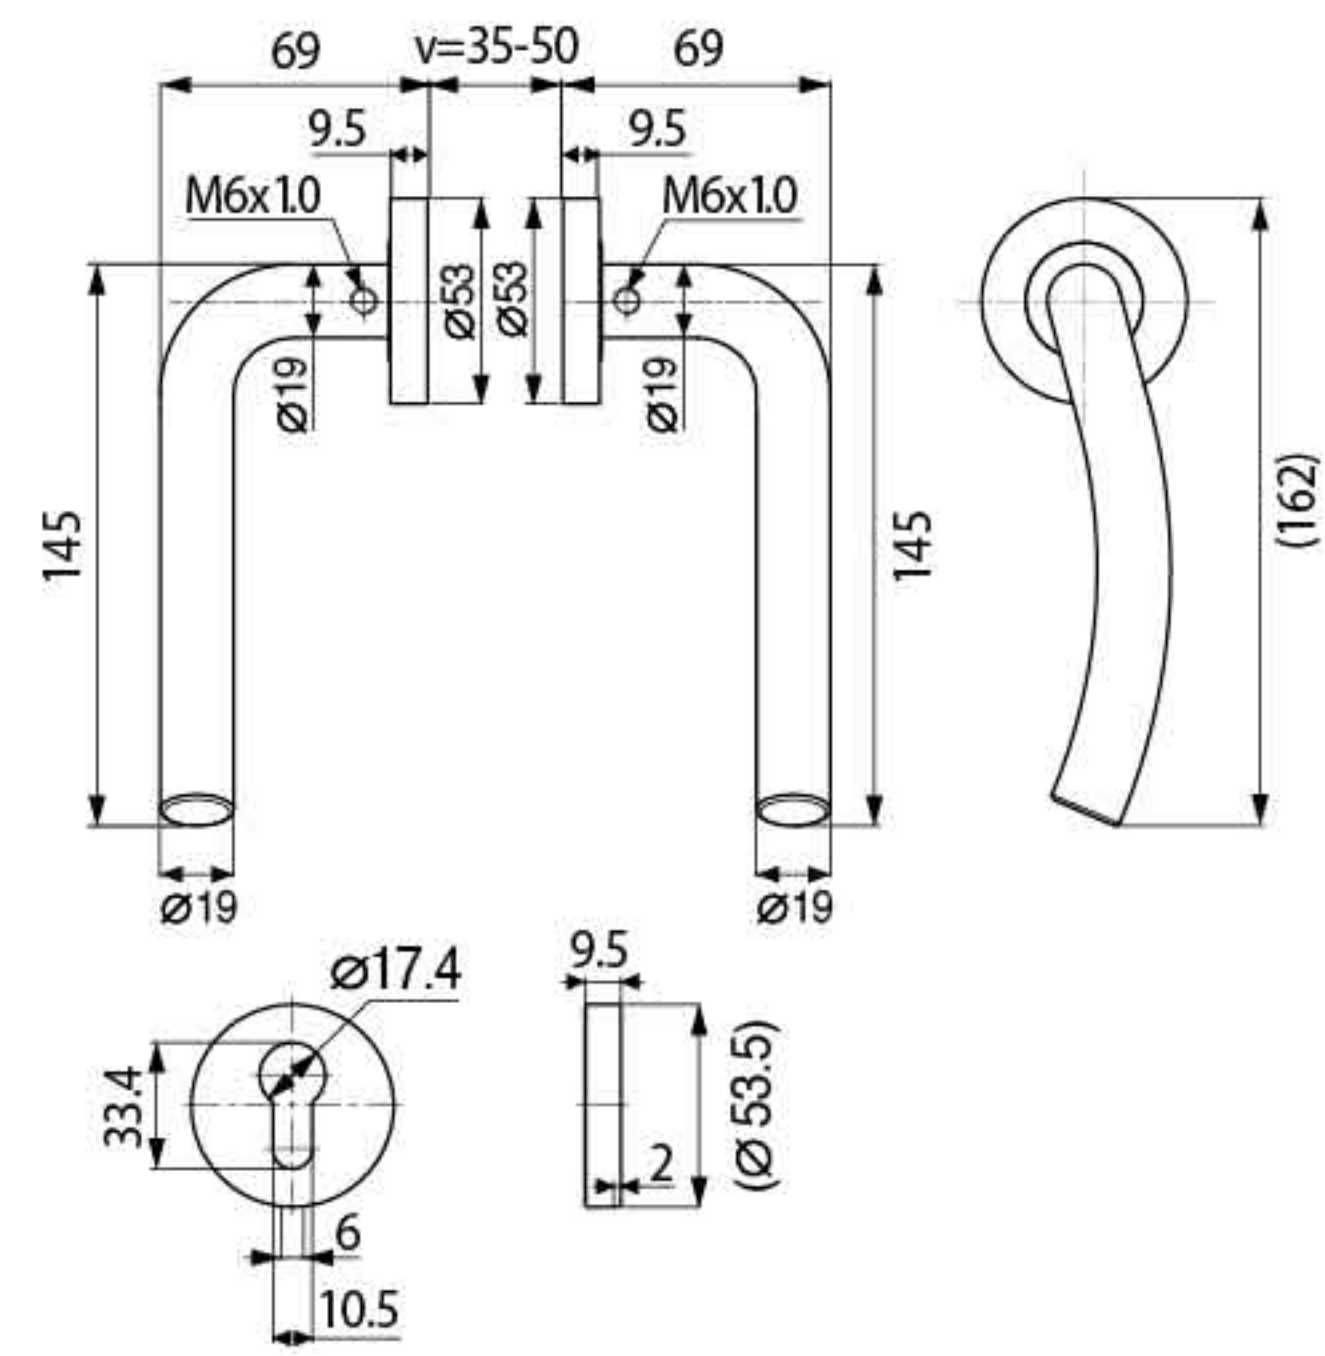

ML-HOLLOW009