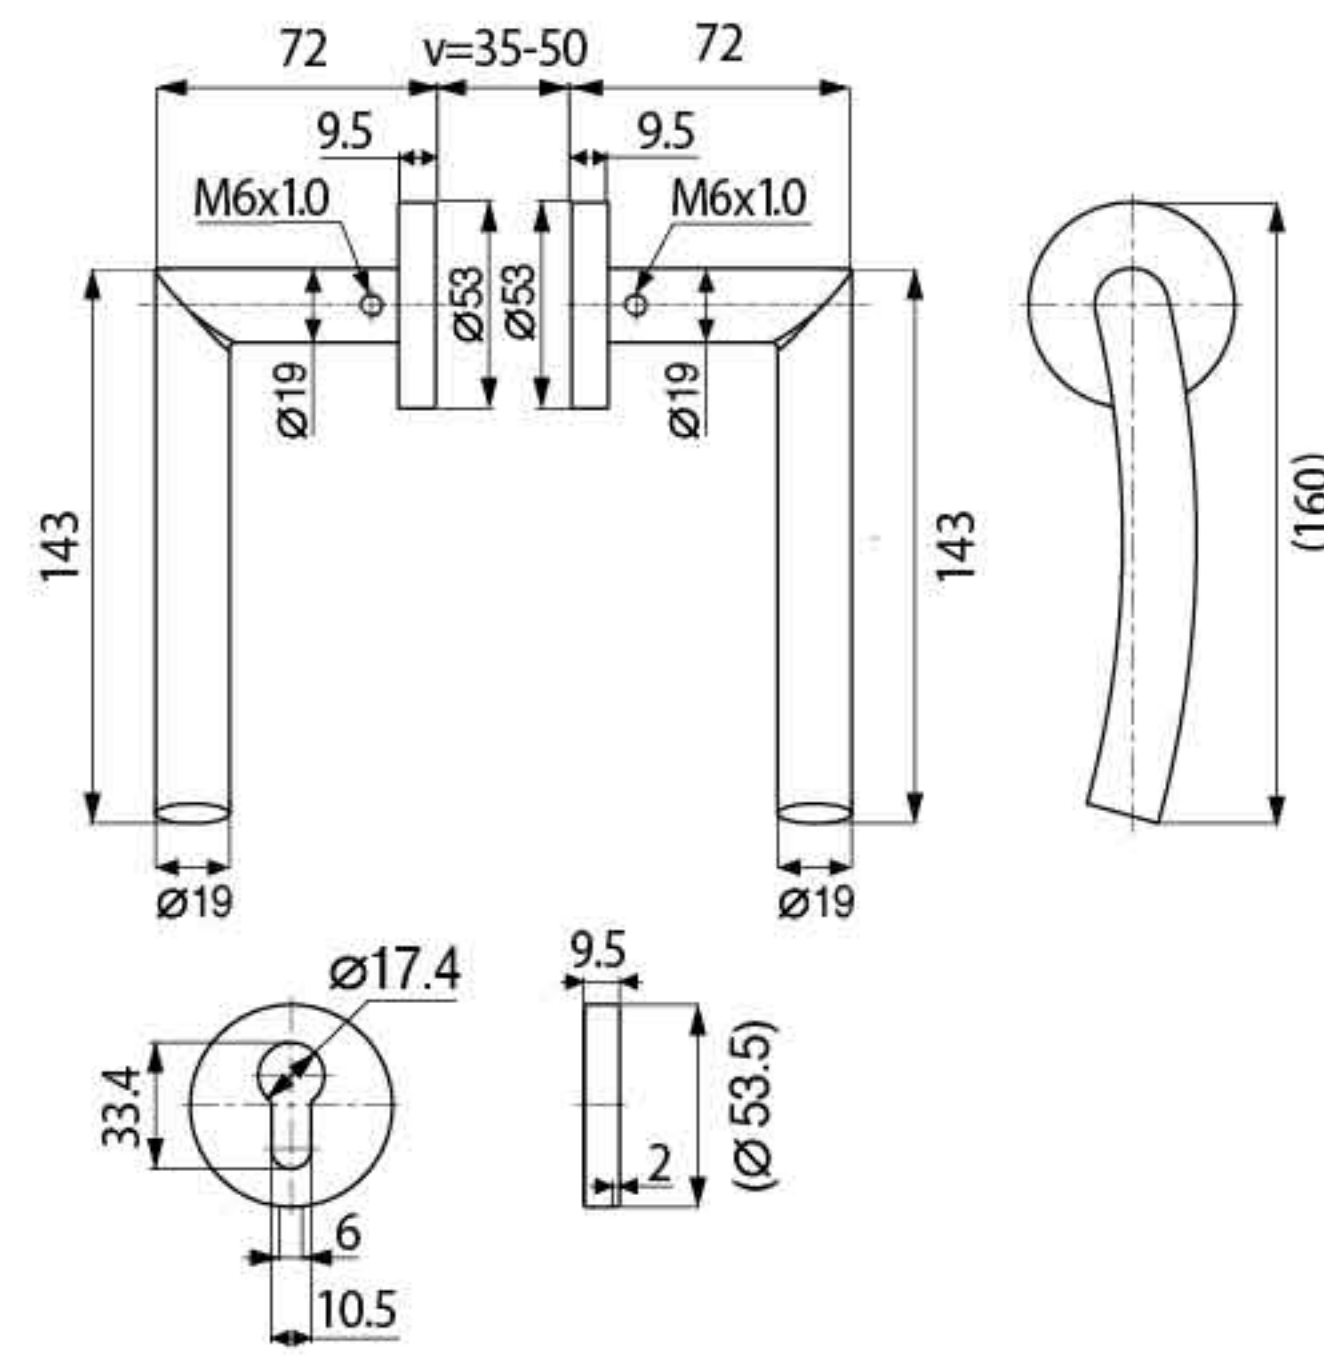

ML-HOLLOW008

Specification

- Material : SUS304
- Hollow Handle
- Door thickness : 35-50mm

Product Name

- ML-HOLLOW008-SS
- ML-HOLLOW008-PB
- ML-HOLLOW008-AB
- ML-HOLLOW008-BLK
- ML-HOLLOW008-ORB
- ML-HOLLOW008-PS
- ML-HOLLOW008-AC
- ML-HOLLOW008-SB