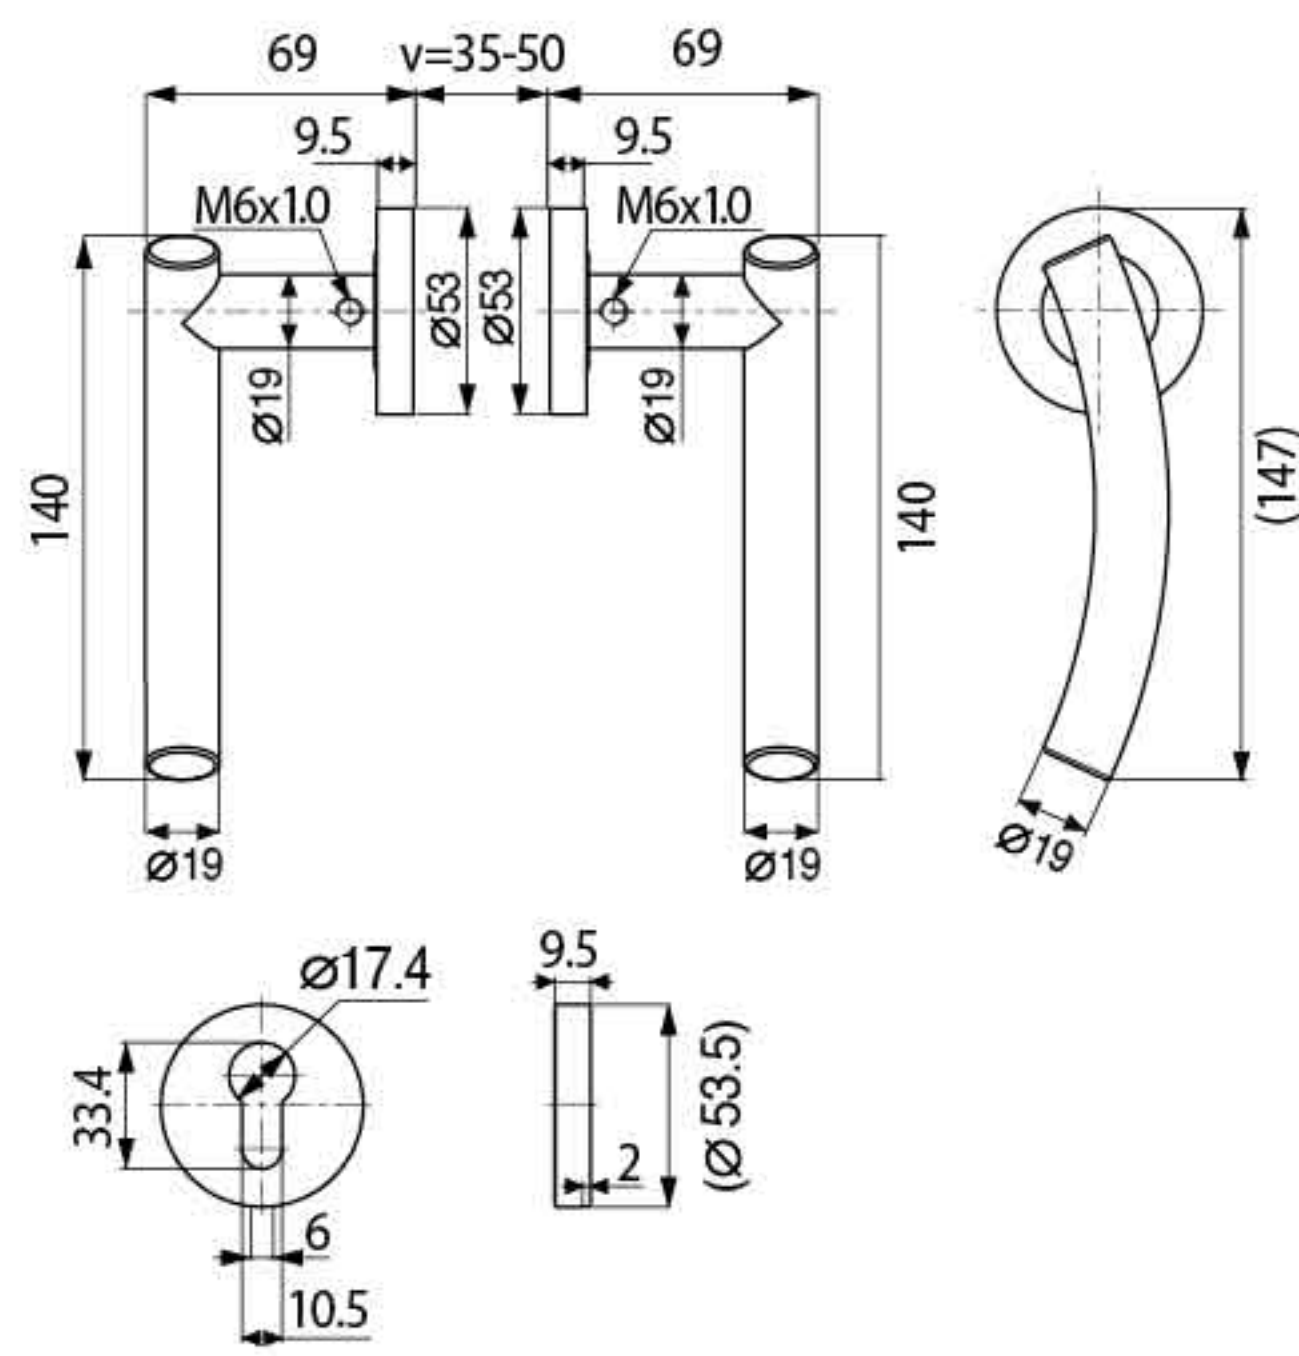

Finish

HOLLOW HANDLE

ML-HOLLOW007

ML-HOLLOW008

ML-HOLLOW009

Specification

- Material : SUS304
- Hollow Handle
- Door thickness : 35-50mm

Product Name