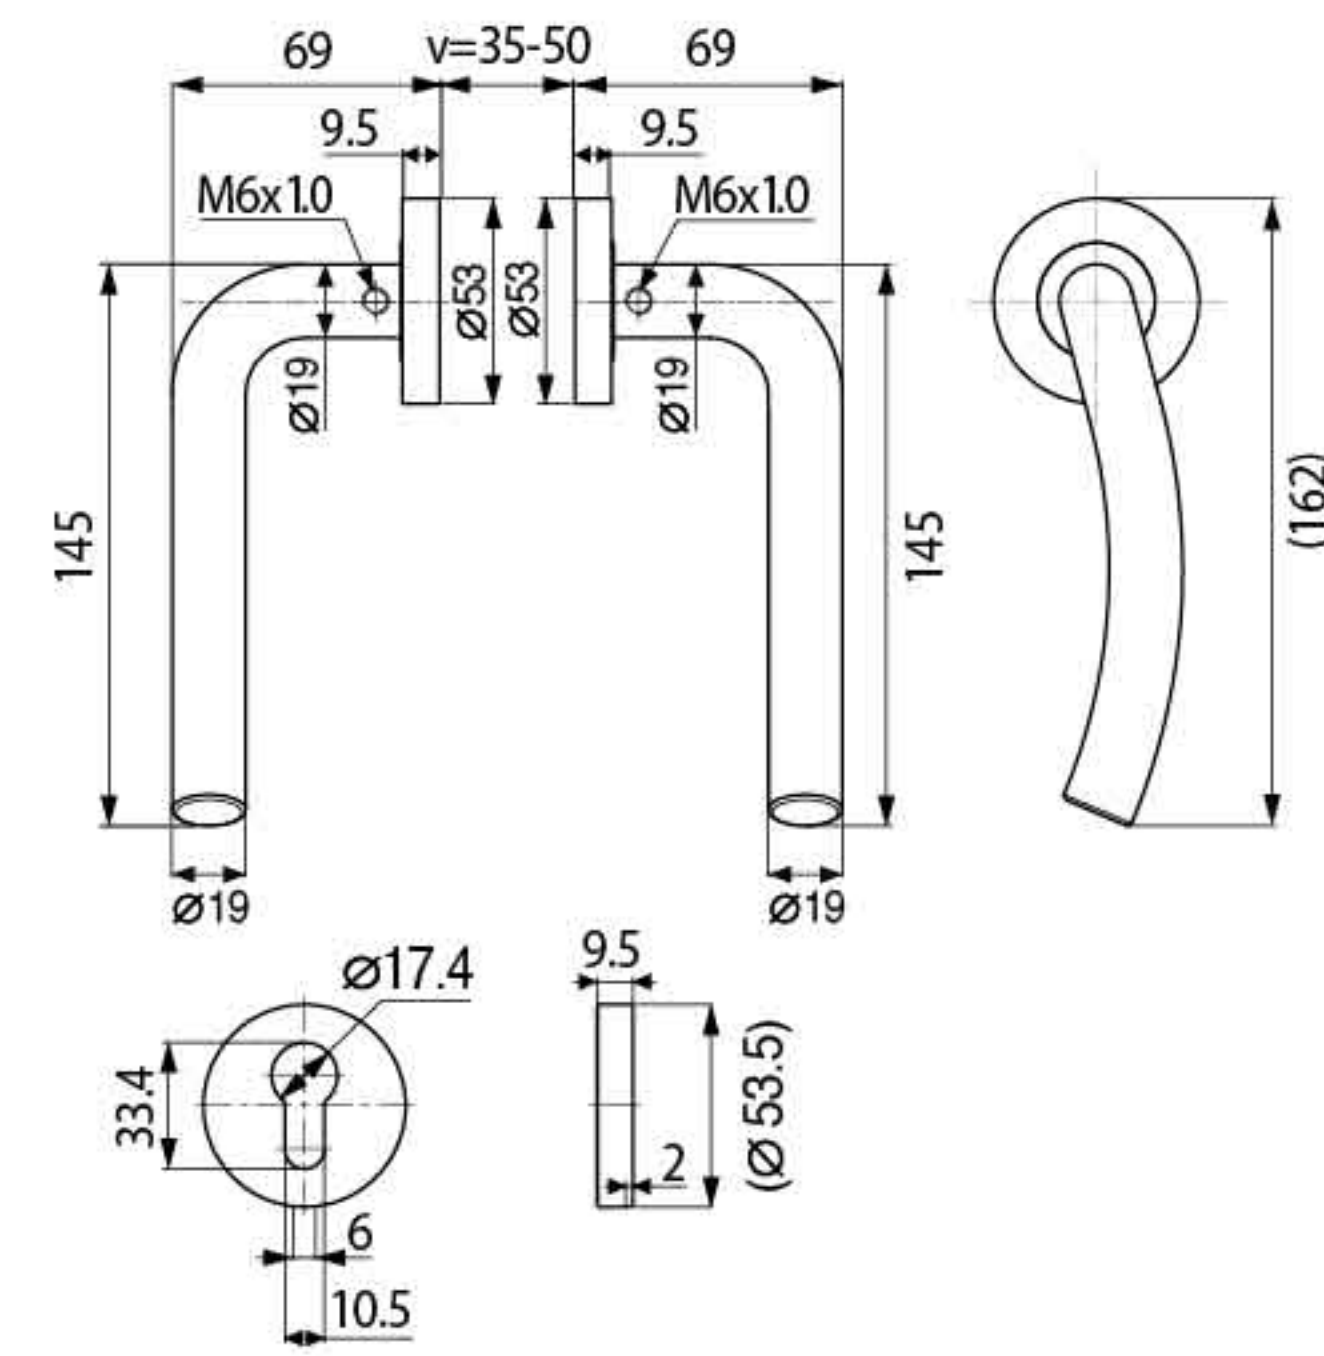

- Material : SUS304
- Hollow Handle
- Door thickness : 35-50mm

Specification

- Material : SUS304
- Hollow Handle
- Door thickness : 35-50mm

Product Name

- ML-HOLLOW004-SS
- ML-HOLLOW004-PB
- ML-HOLLOW004-AB
- ML-HOLLOW004-BLK
- ML-HOLLOW004-ORB
- ML-HOLLOW004-PS
- ML-HOLLOW004-AC
- ML-HOLLOW004-SB

Finish

HOLLOW HANDLE

ML-HOLLOW007

ML-HOLLOW008

ML-HOLLOW009

Specification

- Material : SUS304
- Hollow Handle
- Door thickness : 35-50mm

Specification

- Material : SUS304
- Hollow Handle
- Door thickness : 35-50mm

Specification

- Material : SUS304
- Hollow Handle
- Door thickness : 35-50mm

Product Name

- ML-HOLLOW007-SS
- ML-HOLLOW007-PB
- ML-HOLLOW007-AB
- ML-HOLLOW007-BLK
- ML-HOLLOW007-ORB
- ML-HOLLOW007-PS
- ML-HOLLOW007-AC
- ML-HOLLOW007-SB