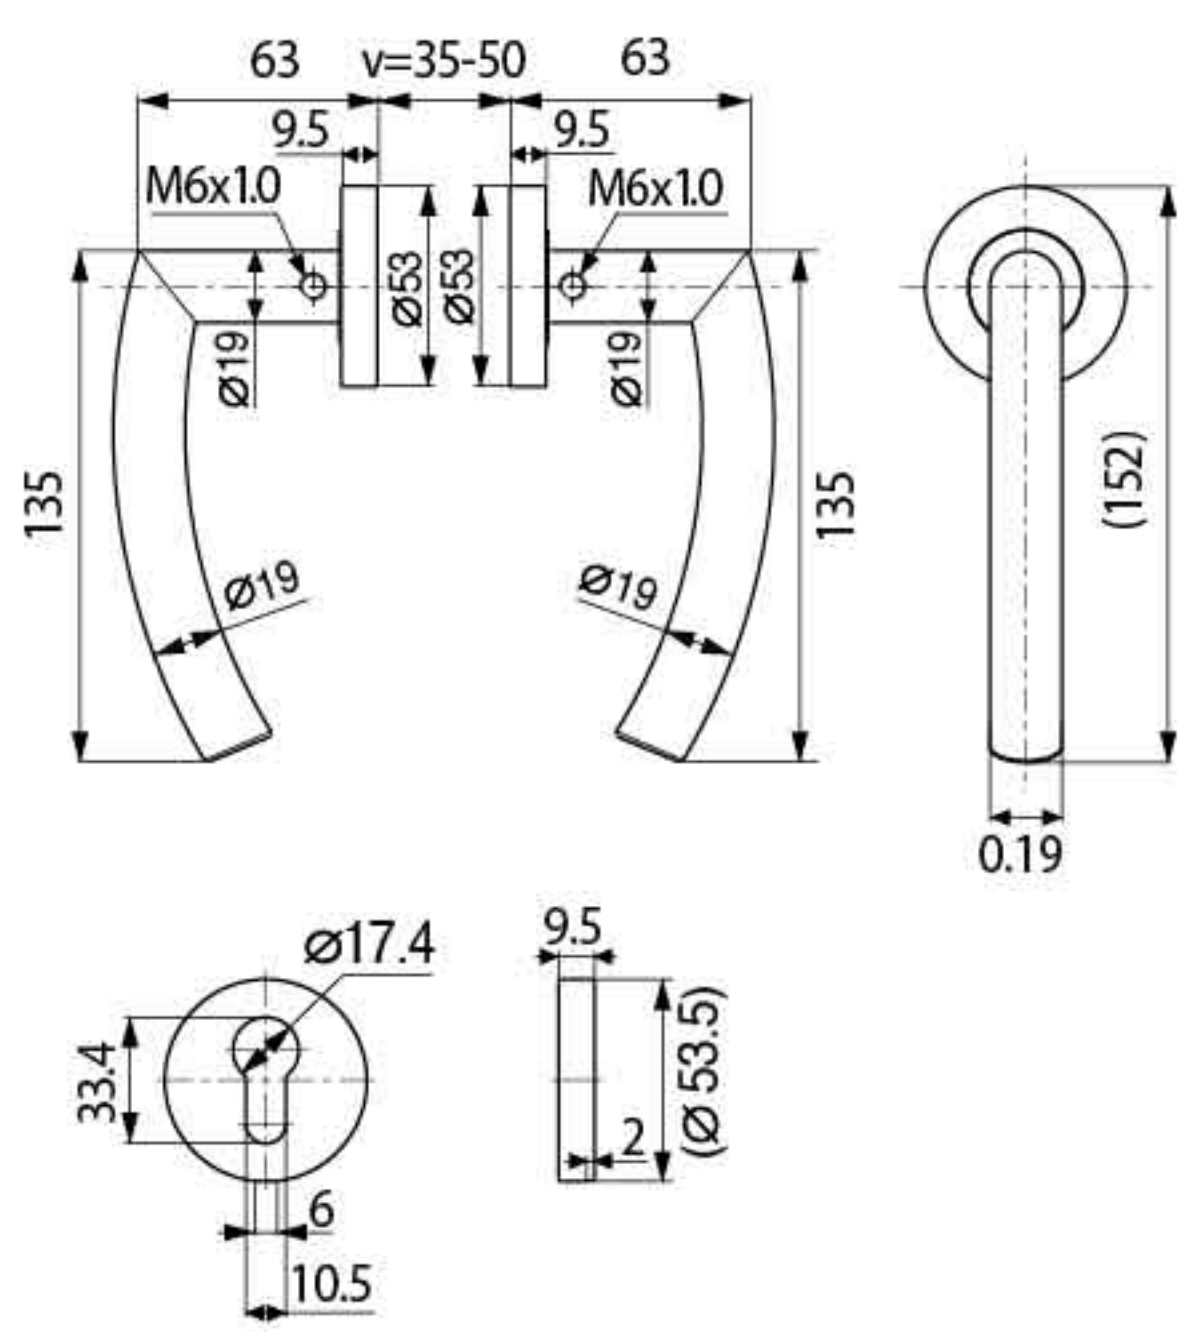

HOLLOW HANDLE

ML-HOLLOW001

ML-HOLLOW002

ML-HOLLOW003

Specification

- Material : SUS304
- Hollow Handle
- Door thickness : 35-50mm

Specification

- Material : SUS304
- Hollow Handle
- Door thickness : 35-50mm

Specification

- Material : SUS304
- Hollow Handle
- Door thickness : 35-50mm

Product Name

- ML-HOLLOW001-SS
- ML-HOLLOW001-PB
- ML-HOLLOW001-AB
- ML-HOLLOW001-BLK
- ML-HOLLOW001-ORB
- ML-HOLLOW001-PS
- ML-HOLLOW001-AC
- ML-HOLLOW001-SB

Finish

HOLLOW HANDLE

ML-HOLLOW004

ML-HOLLOW005

ML-HOLLOW006

Specification

- Material : SUS304
- Hollow Handle
- Door thickness : 35-50mm

Specification

- Material : SUS304
- Hollow Handle
- Door thickness : 35-50mm

Specification

- Material : SUS304
- Hollow Handle
- Door thickness : 35-50mm

Product Name

- ML-HOLLOW004-SS
- ML-HOLLOW004-PB
- ML-HOLLOW004-AB
- ML-HOLLOW004-BLK
- ML-HOLLOW004-ORB
- ML-HOLLOW004-PS
- ML-HOLLOW004-AC
- ML-HOLLOW004-SB