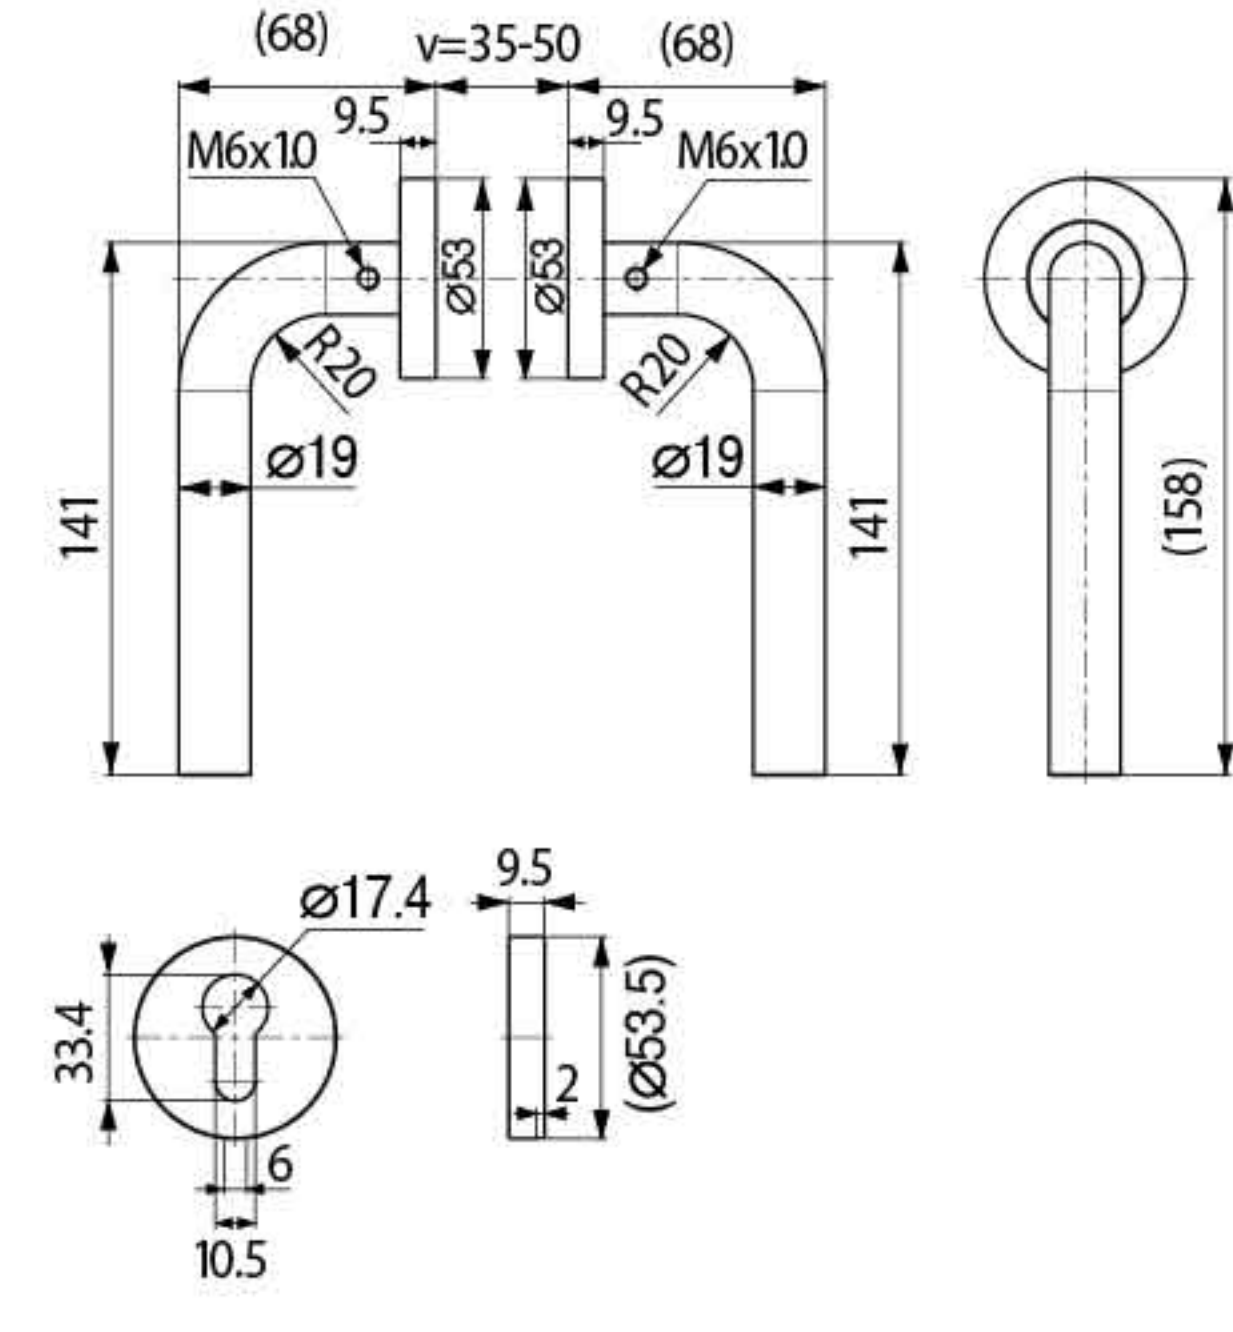

HOLLOW HANDLE

ML-HOLLOW001

ML-HOLLOW002

ML-HOLLOW003

Specification

- Material : SUS304
- Hollow Handle
- Door thickness : 35-50mm

Specification

- Material : SUS304
- Hollow Handle
- Door thickness : 35-50mm

Specification

- Material : SUS304
- Hollow Handle
- Door thickness : 35-50mm

Product Name

- ML-HOLLOW001-SS
- ML-HOLLOW001-PB
- ML-HOLLOW001-AB
- ML-HOLLOW001-BLK
- ML-HOLLOW001-ORB
- ML-HOLLOW001-PS
- ML-HOLLOW001-AC
- ML-HOLLOW001-SB

Finish

HOLLOW HANDLE

ML-HOLLOW004

ML-HOLLOW005

ML-HOLLOW006

Specification

- Material : SUS304
- Hollow Handle
- Door thickness : 35-50mm

Specification

- Material : SUS304
- Hollow Handle
- Door thickness : 35-50mm

Specification

- Material : SUS304
- Hollow Handle
- Door thickness : 35-50mm

Product Name

- ML-HOLLOW004-SS
- ML-HOLLOW004-PB
- ML-HOLLOW004-AB
- ML-HOLLOW004-BLK
- ML-HOLLOW004-ORB
- ML-HOLLOW004-PS
- ML-HOLLOW004-AC
- ML-HOLLOW004-SB