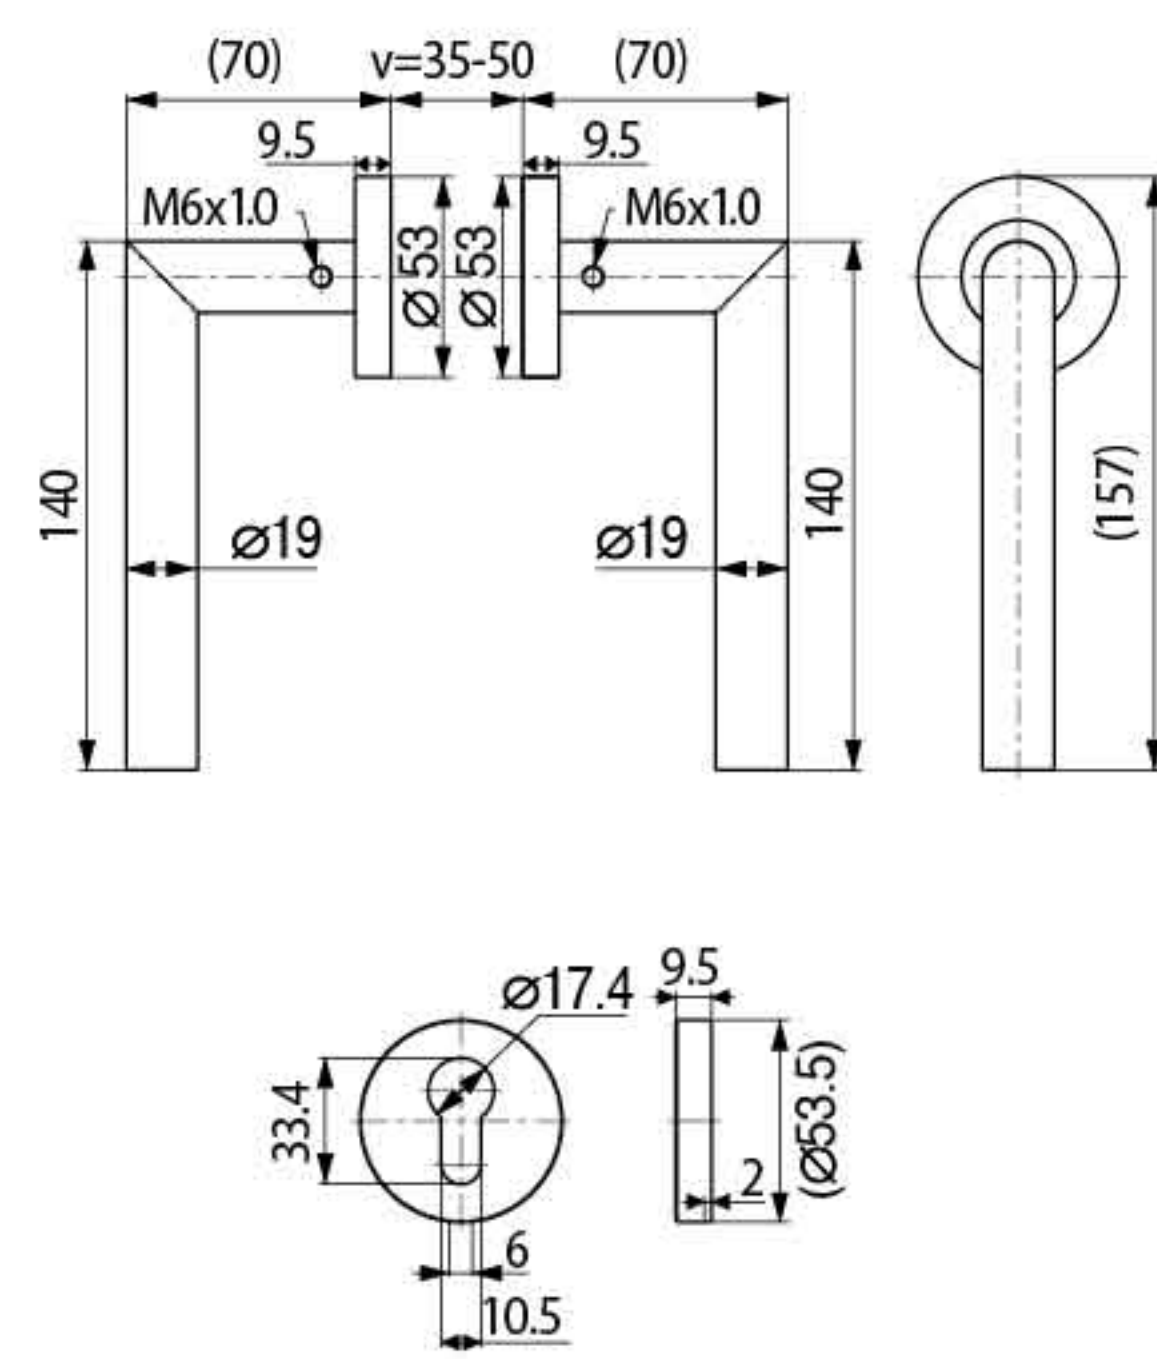

HOLLOW HANDLE

ML-HOLLOW001

ML-HOLLOW002

ML-HOLLOW003

Specification

- Material : SUS304
- Hollow Handle
- Door thickness : 35-50mm

Specification

- Material : SUS304
- Hollow Handle
- Door thickness : 35-50mm

Specification

- Material : SUS304
- Hollow Handle
- Door thickness : 35-50mm

Product Name

- ML-HOLLOW001-SS
- ML-HOLLOW001-PB
- ML-HOLLOW001-AB
- ML-HOLLOW001-BLK
- ML-HOLLOW001-ORB
- ML-HOLLOW001-PS
- ML-HOLLOW001-AC
- ML-HOLLOW001-SB

Finish

HOLLOW HANDLE

ML-HOLLOW004

ML-HOLLOW005

ML-HOLLOW006

Specification

- Material : SUS304
- Hollow Handle
- Door thickness : 35-50mm

Specification

- Material : SUS304
- Hollow Handle
- Door thickness : 35-50mm

Specification

- Material : SUS304
- Hollow Handle
- Door thickness : 35-50mm

Product Name

- ML-HOLLOW004-SS
- ML-HOLLOW004-PB
- ML-HOLLOW004-AB
- ML-HOLLOW004-BLK
- ML-HOLLOW004-ORB
- ML-HOLLOW004-PS
- ML-HOLLOW004-AC
- ML-HOLLOW004-SB