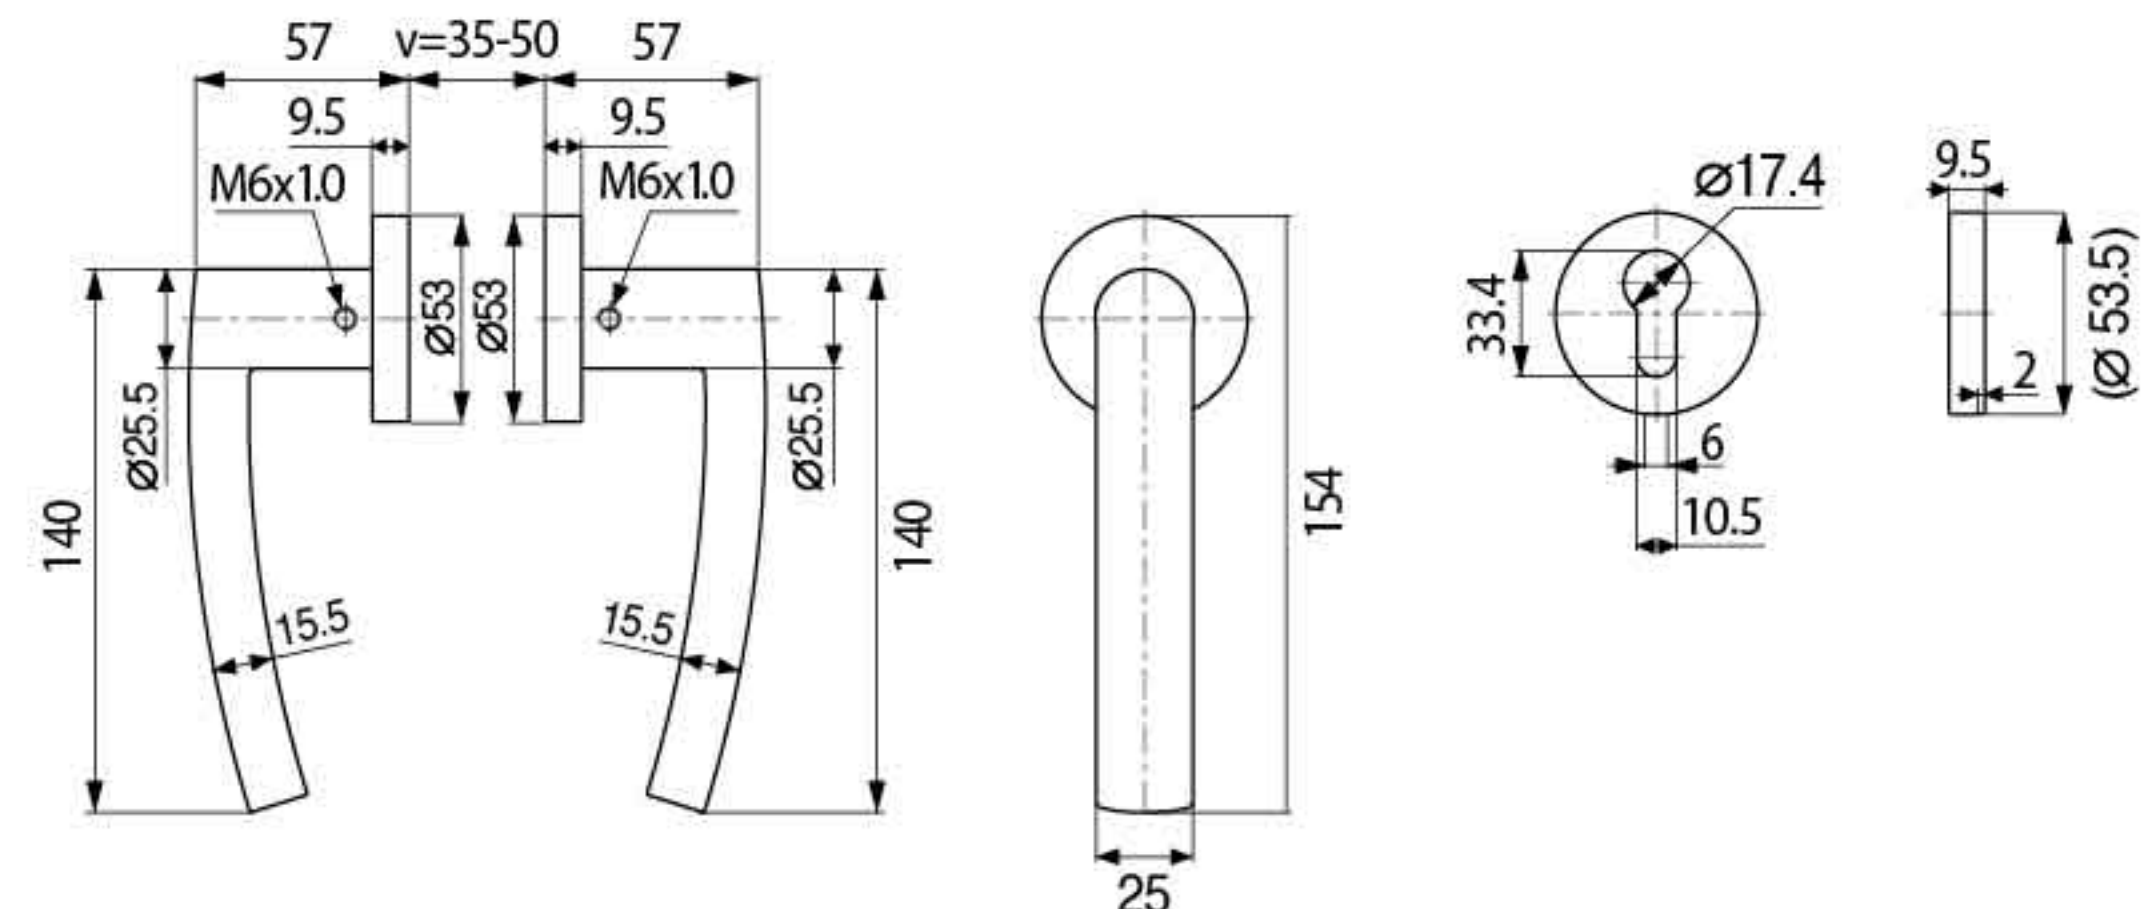

Finish

HOLLOW HANDLE

ML-HOLLOW017

ML-HOLLOW019

Specification

- Material : SUS304
- Hollow Handle
- Door thickness : 35-50mm

Specification

- Material : SUS304
- Hollow Handle
- Door thickness : 35-50mm