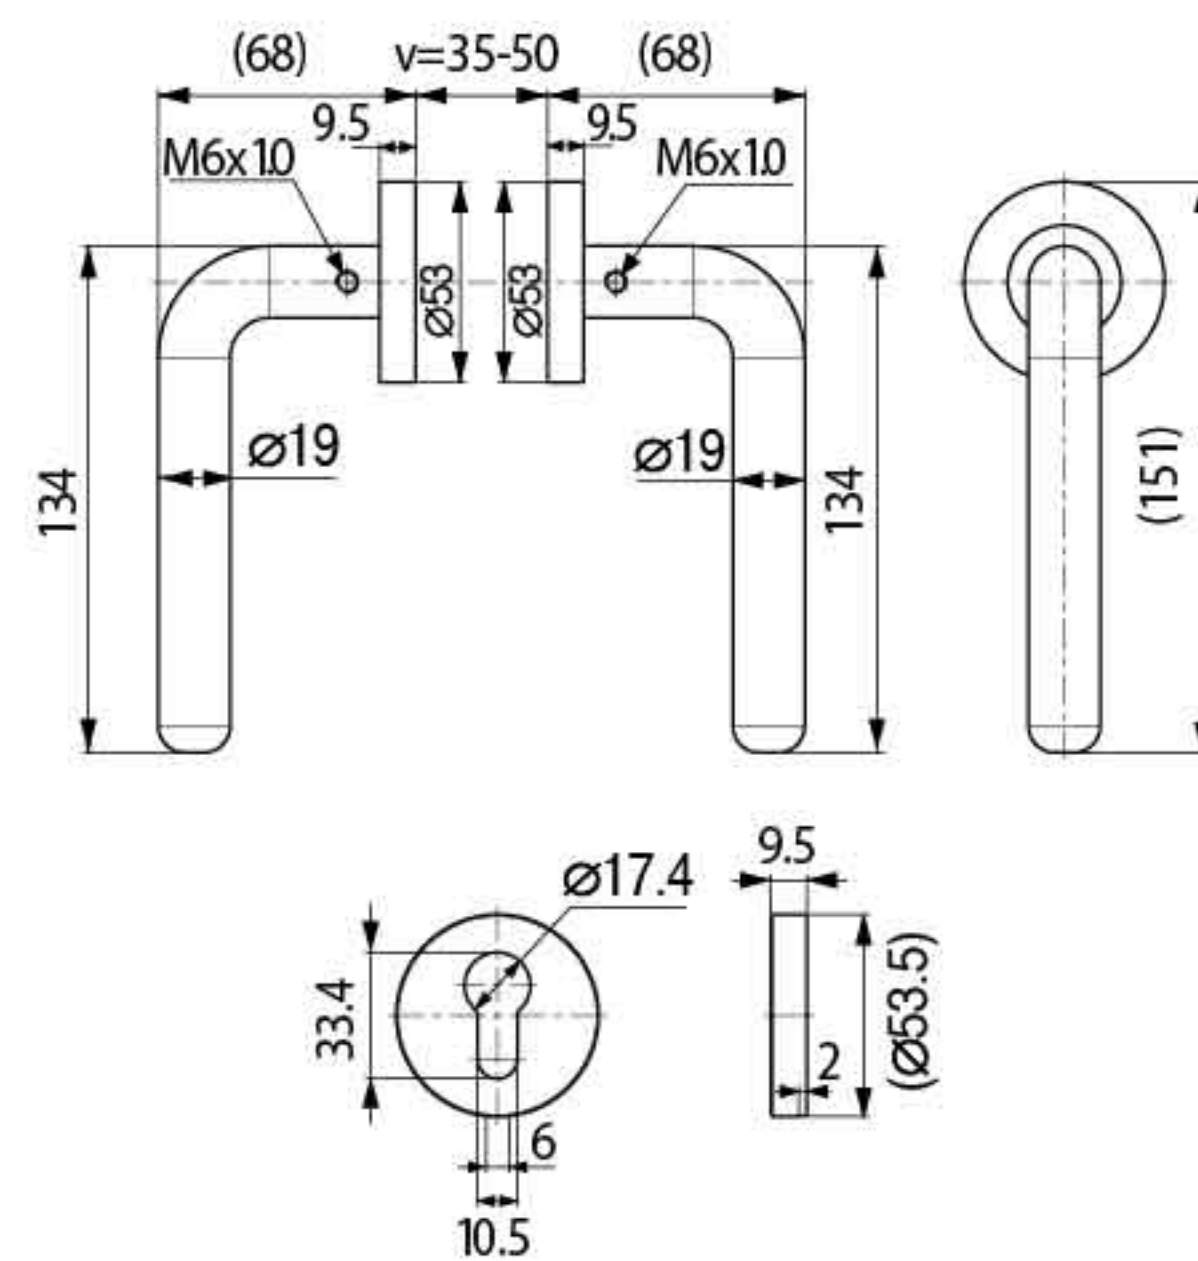

- Material : SUS304
- Hollow Handle
- Door thickness : 35-50mm

Specification

- Material : SUS304
- Hollow Handle
- Door thickness : 35-50mm

Product Name

- ML-HOLLOW007-SS
- ML-HOLLOW007-PB
- ML-HOLLOW007-AB
- ML-HOLLOW007-BLK
- ML-HOLLOW007-ORB
- ML-HOLLOW007-PS
- ML-HOLLOW007-AC
- ML-HOLLOW007-SB

Finish

HOLLOW HANDLE

ML-HOLLOW010

Specification

- Material : SUS304
- Hollow Handle
- Door thickness : 35-50mm

Product Name

- ML-HOLLOW010-SS
- ML-HOLLOW010-PB
- ML-HOLLOW010-AB
- ML-HOLLOW010-BLK
- ML-HOLLOW010-ORB
- ML-HOLLOW010-PS
- ML-HOLLOW010-AC
- ML-HOLLOW010-SB

ML-HOLLOW011

Specification

- Material : SUS304
- Hollow Handle
- Door thickness : 35-50mm

Product Name

- ML-HOLLOW011-SS
- ML-HOLLOW011-PB
- ML-HOLLOW011-AB
- ML-HOLLOW011-BLK
- ML-HOLLOW011-ORB
- ML-HOLLOW011-PS
- ML-HOLLOW011-AC
- ML-HOLLOW011-SB