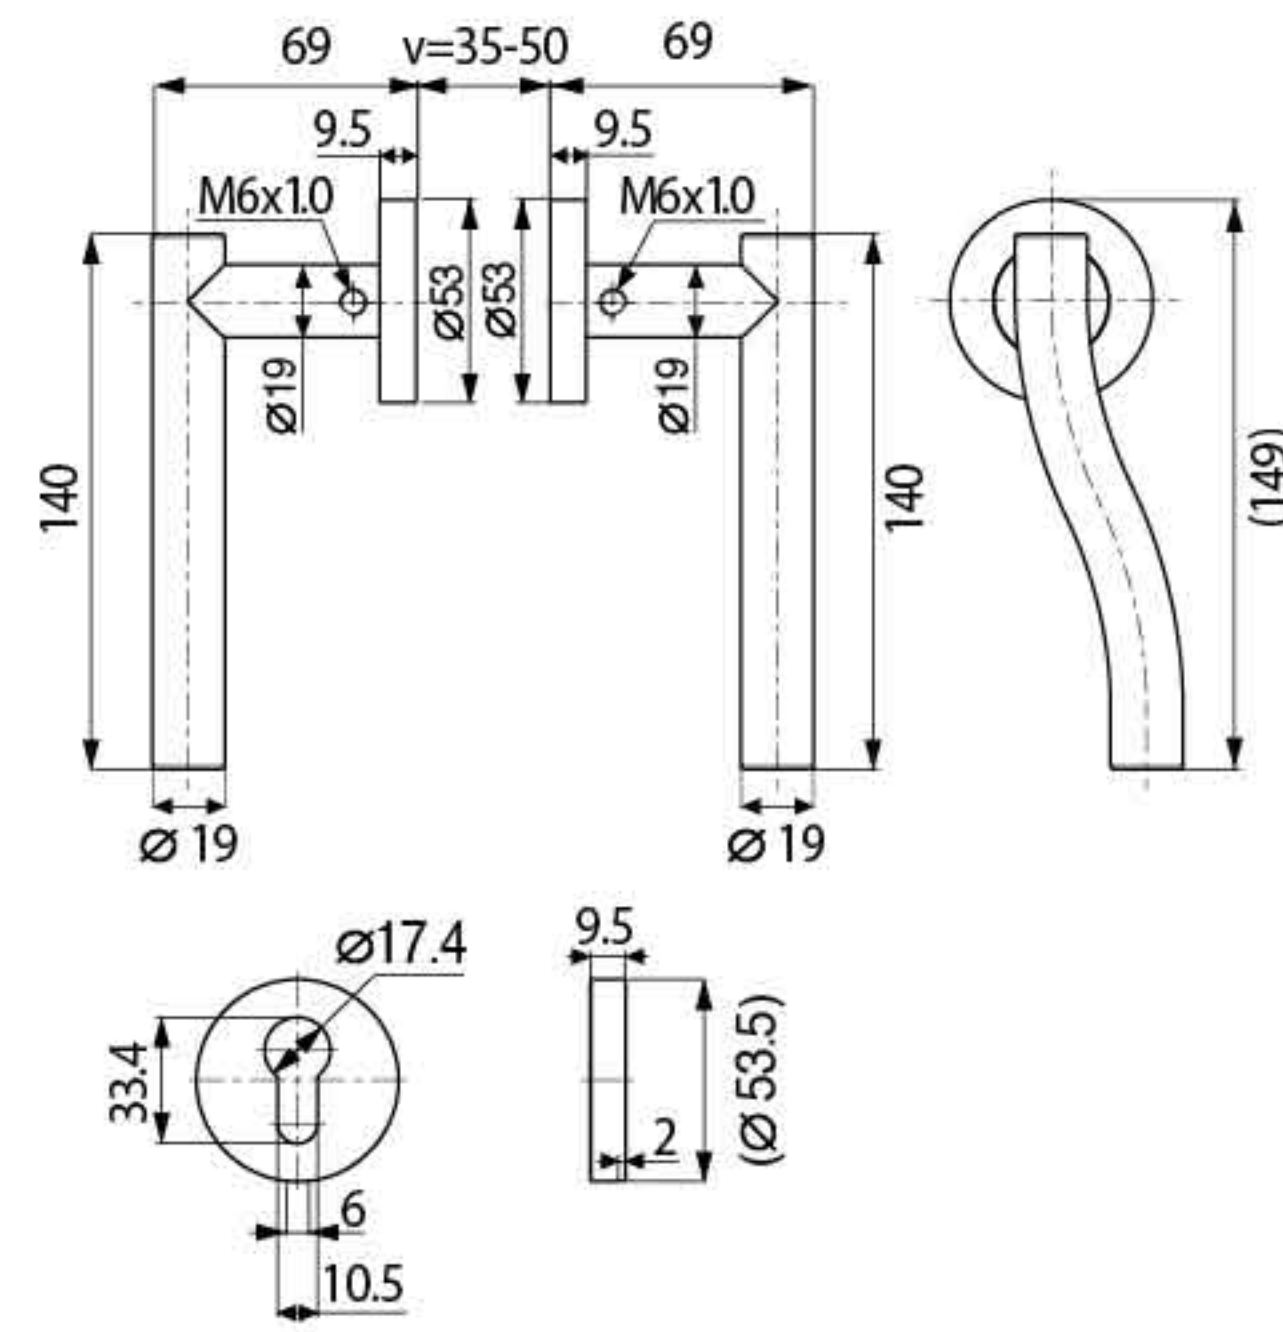

HOLLOW HANDLE

ML-HOLLOW001

ML-HOLLOW002

ML-HOLLOW003

Specification

- Material : SUS304
- Hollow Handle
- Door thickness : 35-50mm

Specification

- Material : SUS304
- Hollow Handle
- Door thickness : 35-50mm

Specification

- Material : SUS304
- Hollow Handle
- Door thickness : 35-50mm

Product Name

- ML-HOLLOW001-SS
- ML-HOLLOW001-PB
- ML-HOLLOW001-AB
- ML-HOLLOW001-BLK
- ML-HOLLOW001-ORB
- ML-HOLLOW001-PS
- ML-HOLLOW001-AC
- ML-HOLLOW001-SB

Finish

HOLLOW HANDLE

ML-HOLLOW004

ML-HOLLOW005

ML-HOLLOW006

Specification

- Material : SUS304
- Hollow Handle
- Door thickness : 35-50mm

Specification

- Material : SUS304
- Hollow Handle
- Door thickness : 35-50mm

Specification

- Material : SUS304
- Hollow Handle
- Door thickness : 35-50mm

Product Name

- ML-HOLLOW004-SS
- ML-HOLLOW004-PB
- ML-HOLLOW004-AB
- ML-HOLLOW004-BLK
- ML-HOLLOW004-ORB
- ML-HOLLOW004-PS
- ML-HOLLOW004-AC
- ML-HOLLOW004-SB