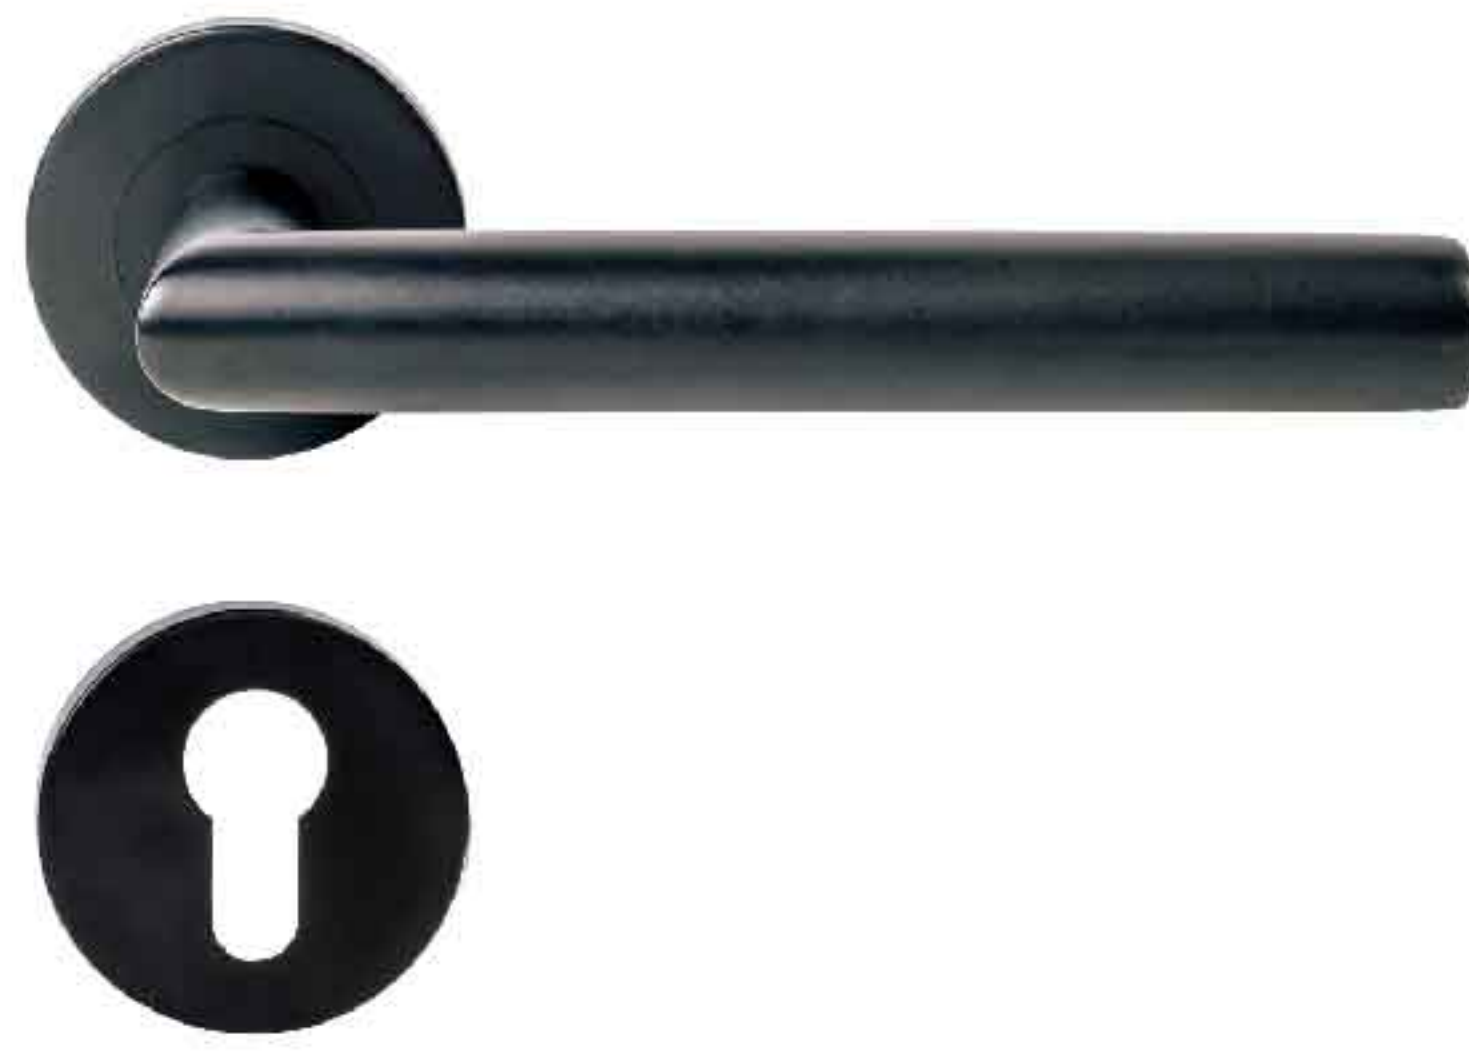

HOLLOW HANDLE

ML-HOLLOW001

ML-HOLLOW002

ML-HOLLOW003

Specification

- Material : SUS304
- Hollow Handle
- Door thickness : 35-50mm

Specification

- Material : SUS304
- Hollow Handle
- Door thickness : 35-50mm

Specification

- Material : SUS304
- Hollow Handle
- Door thickness : 35-50mm

Product Name

- ML-HOLLOW001-SS
- ML-HOLLOW001-PB
- ML-HOLLOW001-AB
- ML-HOLLOW001-BLK
- ML-HOLLOW001-ORB
- ML-HOLLOW001-PS
- ML-HOLLOW001-AC
- ML-HOLLOW001-SB