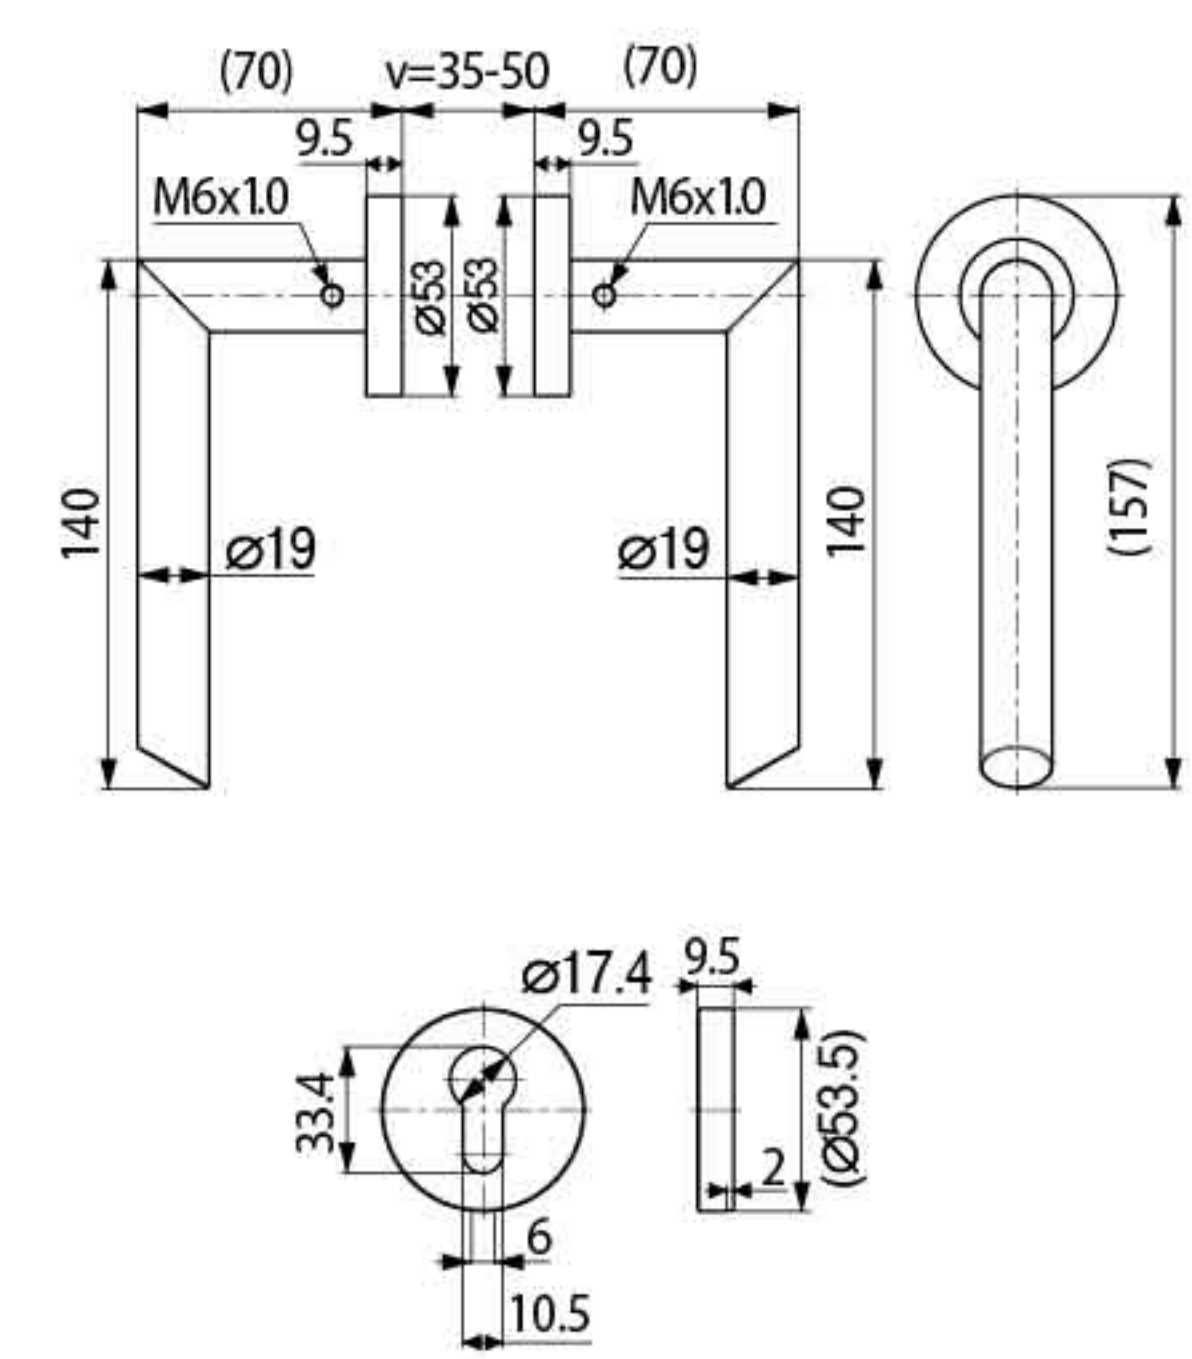

HOLLOW HANDLE

ML-HOLLOW001

ML-HOLLOW002

ML-HOLLOW003

Specification

- Material : SUS304
- Hollow Handle
- Door thickness : 35-50mm

Specification

- Material : SUS304
- Hollow Handle
- Door thickness : 35-50mm

Specification

- Material : SUS304
- Hollow Handle
- Door thickness : 35-50mm

Product Name

- ML-HOLLOW001-SS
- ML-HOLLOW001-PB
- ML-HOLLOW001-AB
- ML-HOLLOW001-BLK
- ML-HOLLOW001-ORB
- ML-HOLLOW001-PS
- ML-HOLLOW001-AC
- ML-HOLLOW001-SB

Finish

HOLLOW HANDLE

ML-HOLLOW004

ML-HOLLOW005

ML-HOLLOW006

Specification

- Material : SUS304
- Hollow Handle
- Door thickness : 35-50mm

Specification

- Material : SUS304
- Hollow Handle
- Door thickness : 35-50mm

Specification

- Material : SUS304
- Hollow Handle
- Door thickness : 35-50mm

Product Name

- ML-HOLLOW004-SS
- ML-HOLLOW004-PB
- ML-HOLLOW004-AB
- ML-HOLLOW004-BLK
- ML-HOLLOW004-ORB
- ML-HOLLOW004-PS
- ML-HOLLOW004-AC
- ML-HOLLOW004-SB