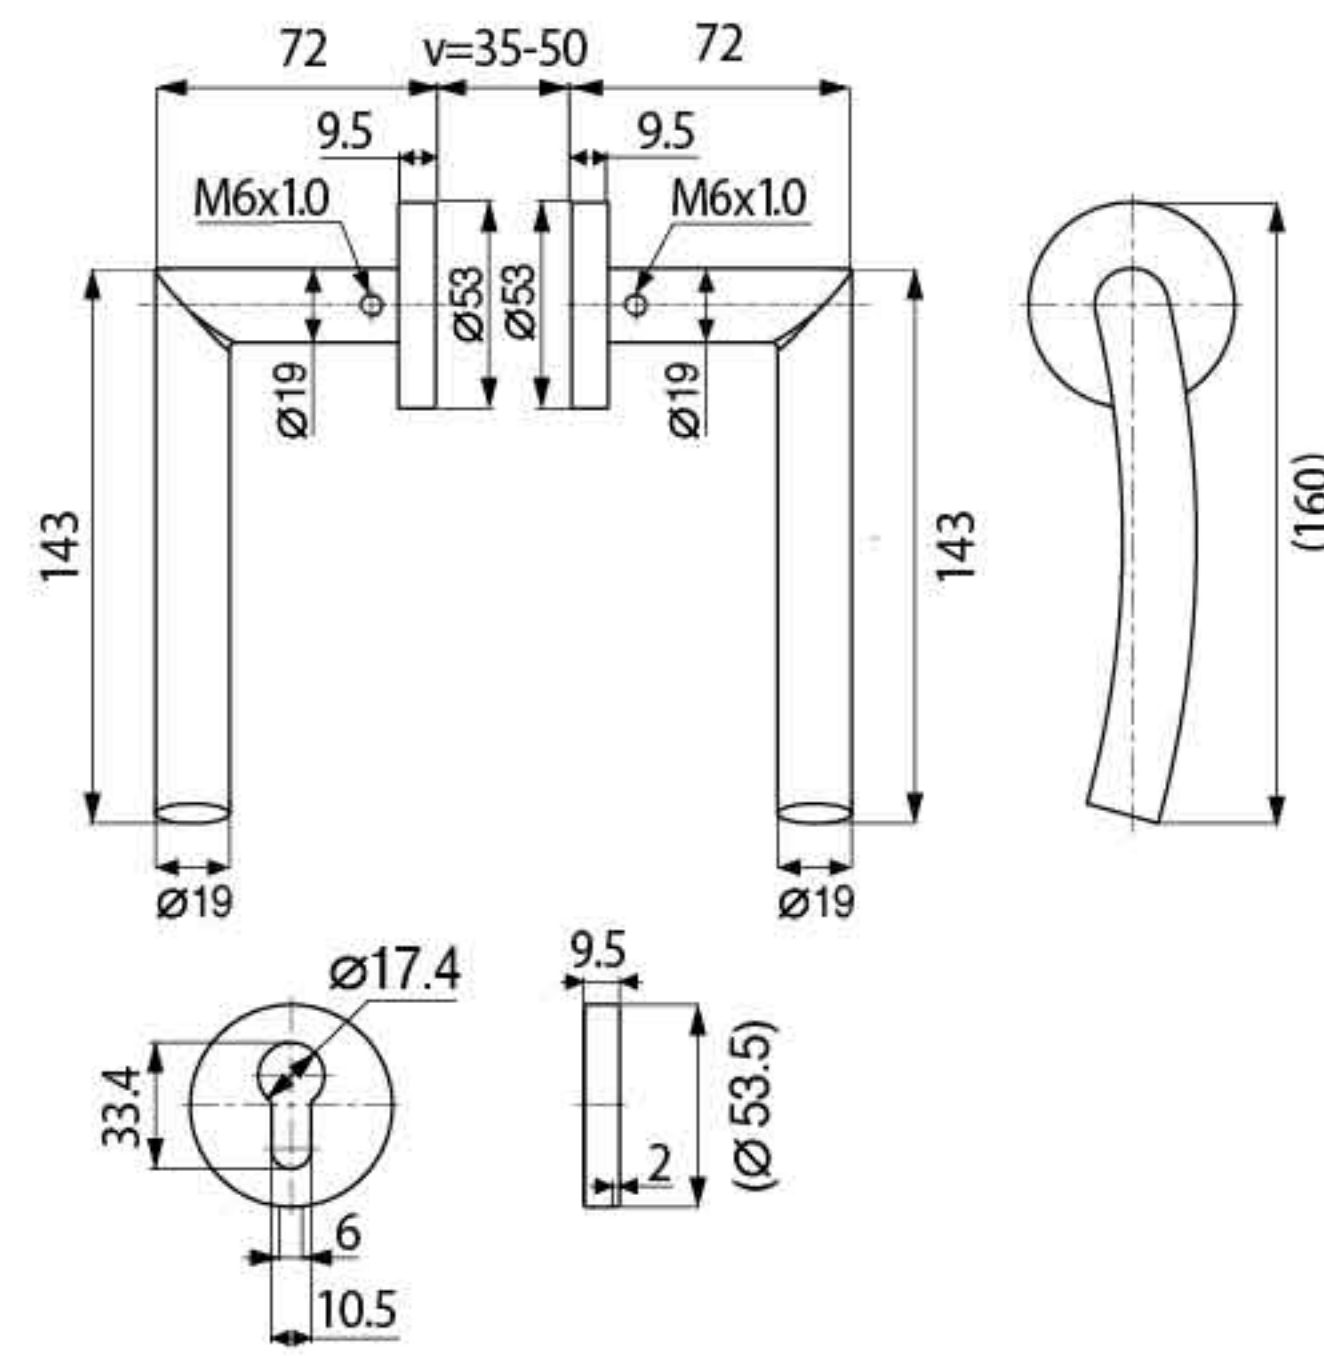

- Material : SUS304
- Hollow Handle
- Door thickness : 35-50mm

Specification

- Material : SUS304
- Hollow Handle
- Door thickness : 35-50mm

Product Name

- ML-HOLLOW004-SS
- ML-HOLLOW004-PB
- ML-HOLLOW004-AB
- ML-HOLLOW004-BLK
- ML-HOLLOW004-ORB
- ML-HOLLOW004-PS
- ML-HOLLOW004-AC
- ML-HOLLOW004-SB

Finish

HOLLOW HANDLE

ML-HOLLOW007

ML-HOLLOW008

ML-HOLLOW009

Specification

- Material : SUS304
- Hollow Handle
- Door thickness : 35-50mm

Specification

- Material : SUS304
- Hollow Handle
- Door thickness : 35-50mm

Specification

- Material : SUS304
- Hollow Handle
- Door thickness : 35-50mm

Product Name

- ML-HOLLOW007-SS
- ML-HOLLOW007-PB
- ML-HOLLOW007-AB
- ML-HOLLOW007-BLK
- ML-HOLLOW007-ORB
- ML-HOLLOW007-PS
- ML-HOLLOW007-AC
- ML-HOLLOW007-SB