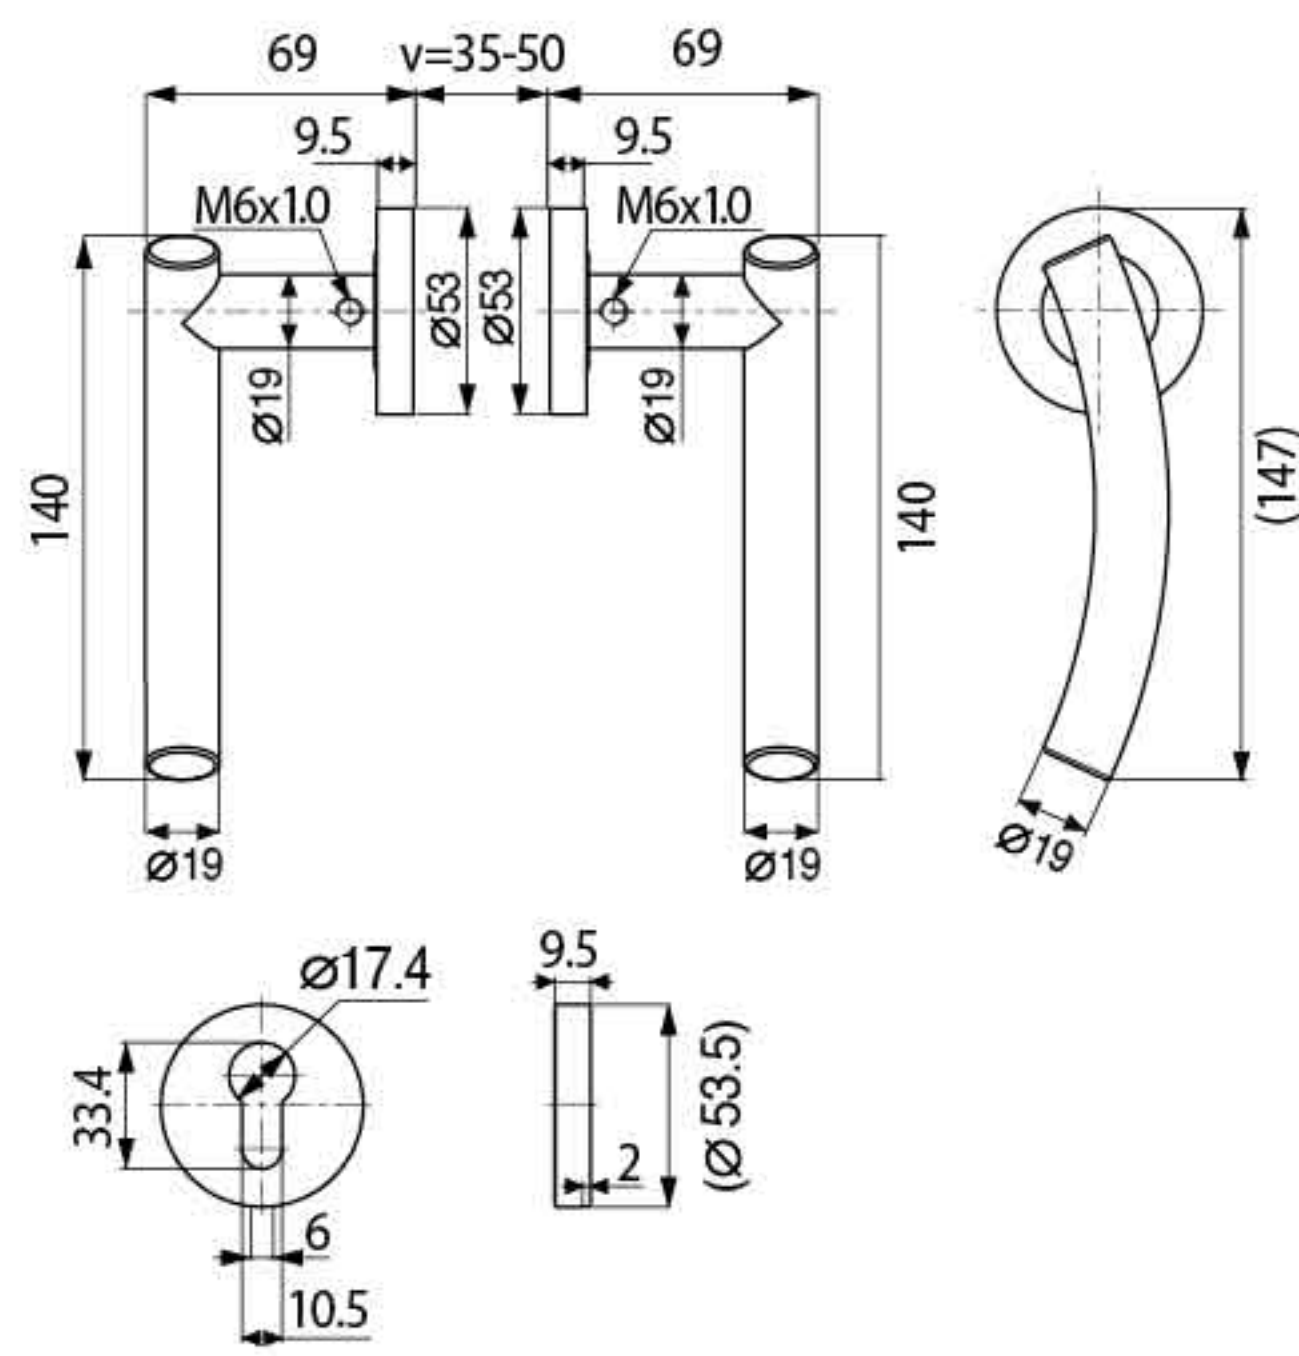

- Material : SUS304
- Hollow Handle
- Door thickness : 35-50mm

Specification

- Material : SUS304
- Hollow Handle
- Door thickness : 35-50mm

Product Name

- ML-HOLLOW004-SS
- ML-HOLLOW004-PB
- ML-HOLLOW004-AB
- ML-HOLLOW004-BLK
- ML-HOLLOW004-ORB
- ML-HOLLOW004-PS
- ML-HOLLOW004-AC
- ML-HOLLOW004-SB

Finish

HOLLOW HANDLE

ML-HOLLOW007

ML-HOLLOW008

ML-HOLLOW009

Specification

- Material : SUS304
- Hollow Handle
- Door thickness : 35-50mm

Specification

- Material : SUS304
- Hollow Handle
- Door thickness : 35-50mm

Specification

- Material : SUS304
- Hollow Handle
- Door thickness : 35-50mm

Product Name

- ML-HOLLOW007-SS
- ML-HOLLOW007-PB
- ML-HOLLOW007-AB
- ML-HOLLOW007-BLK
- ML-HOLLOW007-ORB
- ML-HOLLOW007-PS
- ML-HOLLOW007-AC
- ML-HOLLOW007-SB