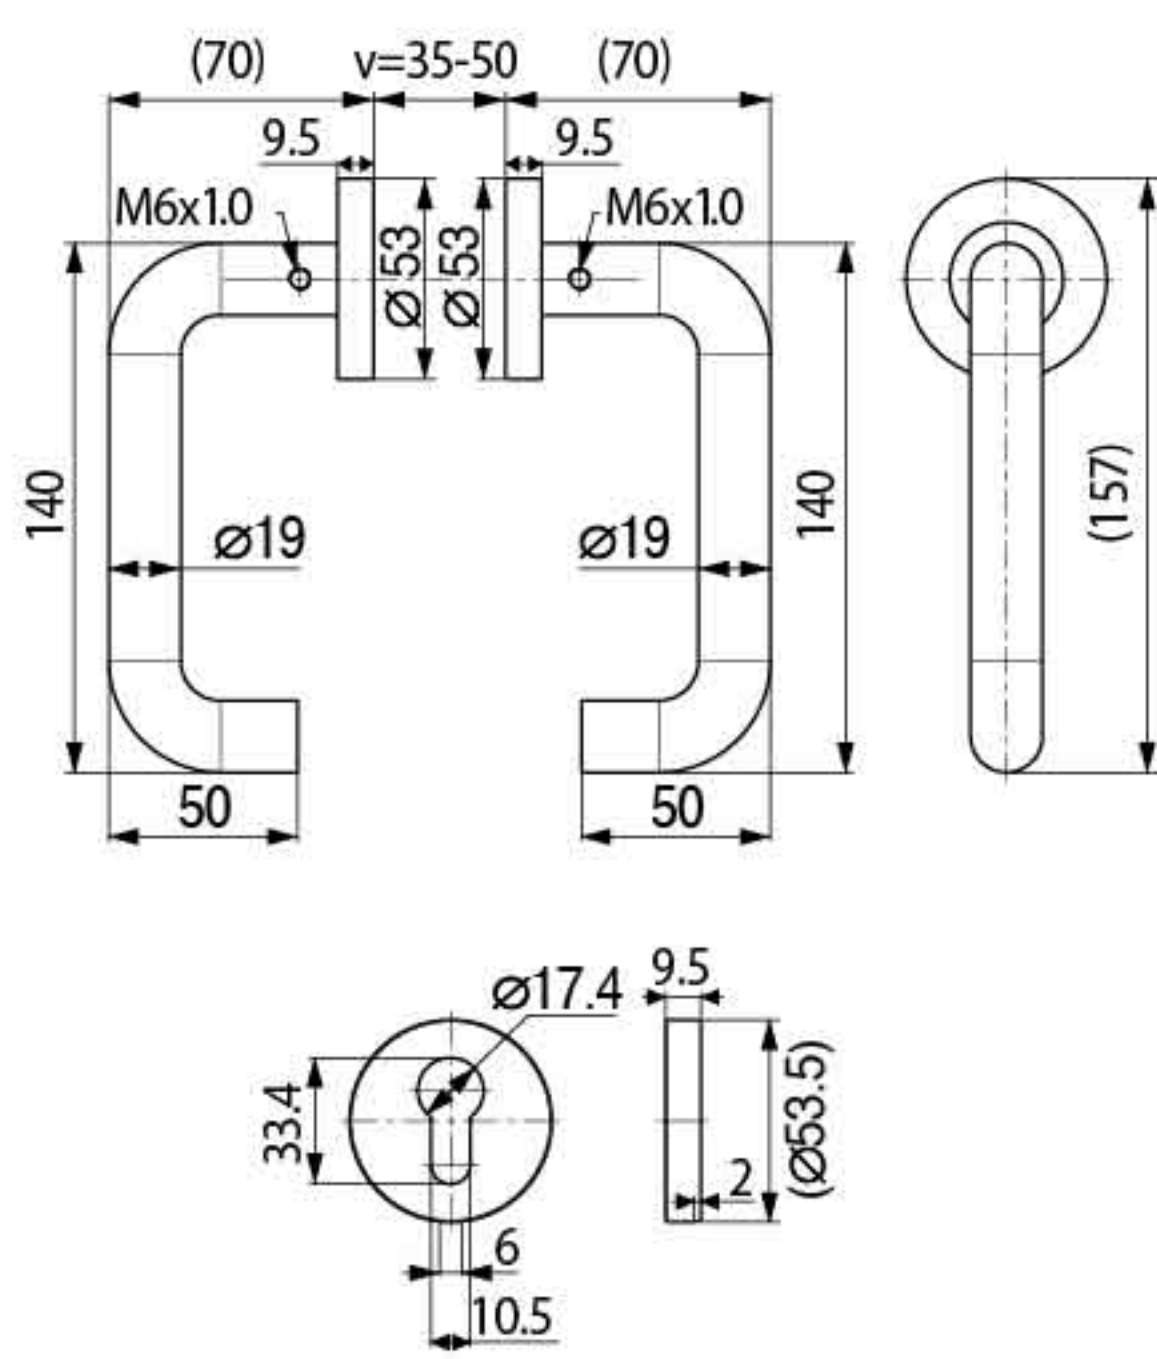

HOLLOW HANDLE

ML-HOLLOW001

ML-HOLLOW002

ML-HOLLOW003

Specification

- Material : SUS304
- Hollow Handle
- Door thickness : 35-50mm

Specification

- Material : SUS304
- Hollow Handle
- Door thickness : 35-50mm

Specification

- Material : SUS304
- Hollow Handle
- Door thickness : 35-50mm

Product Name

- ML-HOLLOW001-SS
- ML-HOLLOW001-PB
- ML-HOLLOW001-AB
- ML-HOLLOW001-BLK
- ML-HOLLOW001-ORB
- ML-HOLLOW001-PS
- ML-HOLLOW001-AC
- ML-HOLLOW001-SB

Finish

HOLLOW HANDLE

ML-HOLLOW004

ML-HOLLOW005

ML-HOLLOW006

Specification

- Material : SUS304
- Hollow Handle
- Door thickness : 35-50mm

Specification

- Material : SUS304
- Hollow Handle
- Door thickness : 35-50mm

Specification

- Material : SUS304
- Hollow Handle
- Door thickness : 35-50mm

Product Name

- ML-HOLLOW004-SS
- ML-HOLLOW004-PB
- ML-HOLLOW004-AB
- ML-HOLLOW004-BLK
- ML-HOLLOW004-ORB
- ML-HOLLOW004-PS
- ML-HOLLOW004-AC
- ML-HOLLOW004-SB