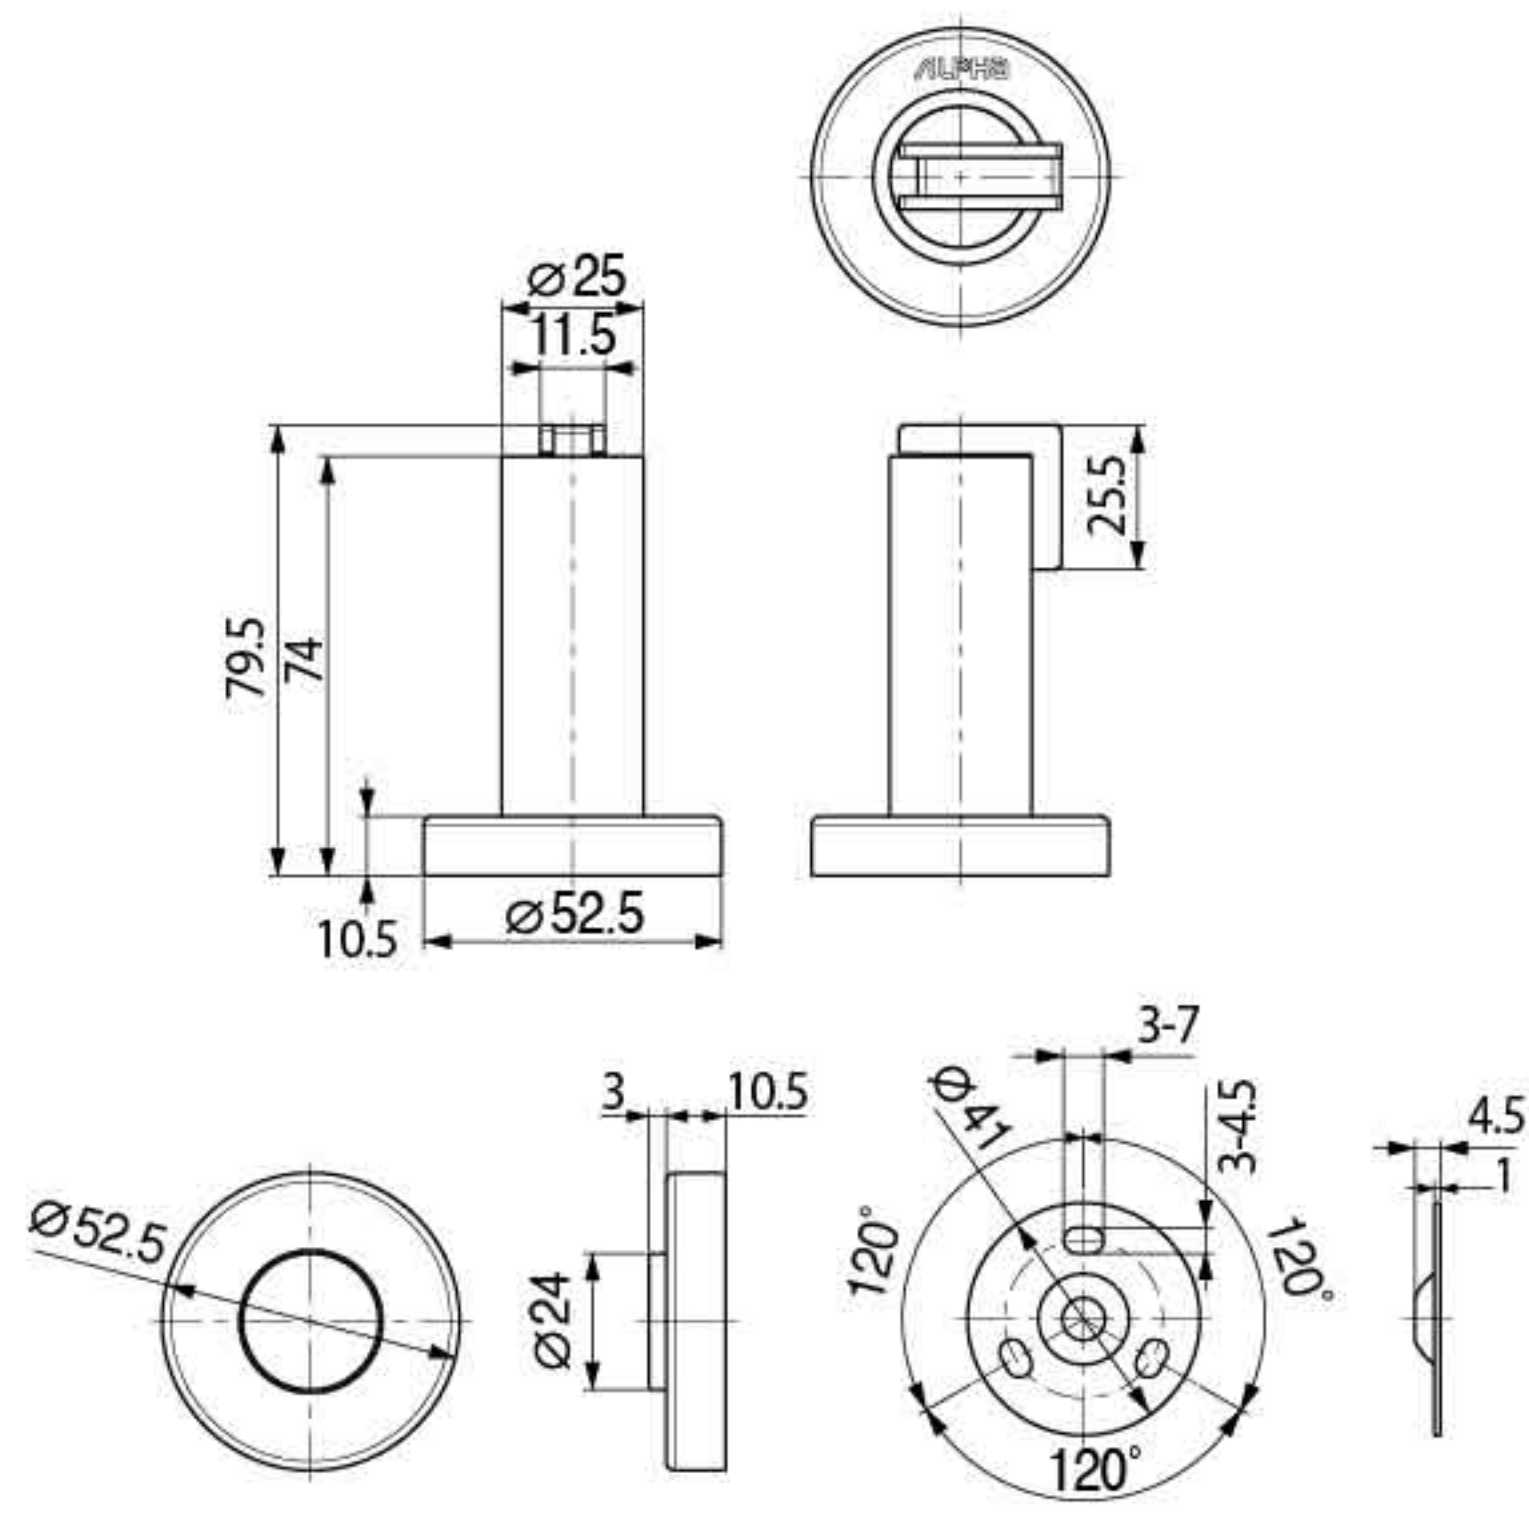

DS090

Specification

- SUS304

Product Name

- DS090-SS
- DS090-PB
- DS090-AB
- DS090-BLK
- DS090-ORB
- DS090-PS
- DS090-AC
- DS090-SB