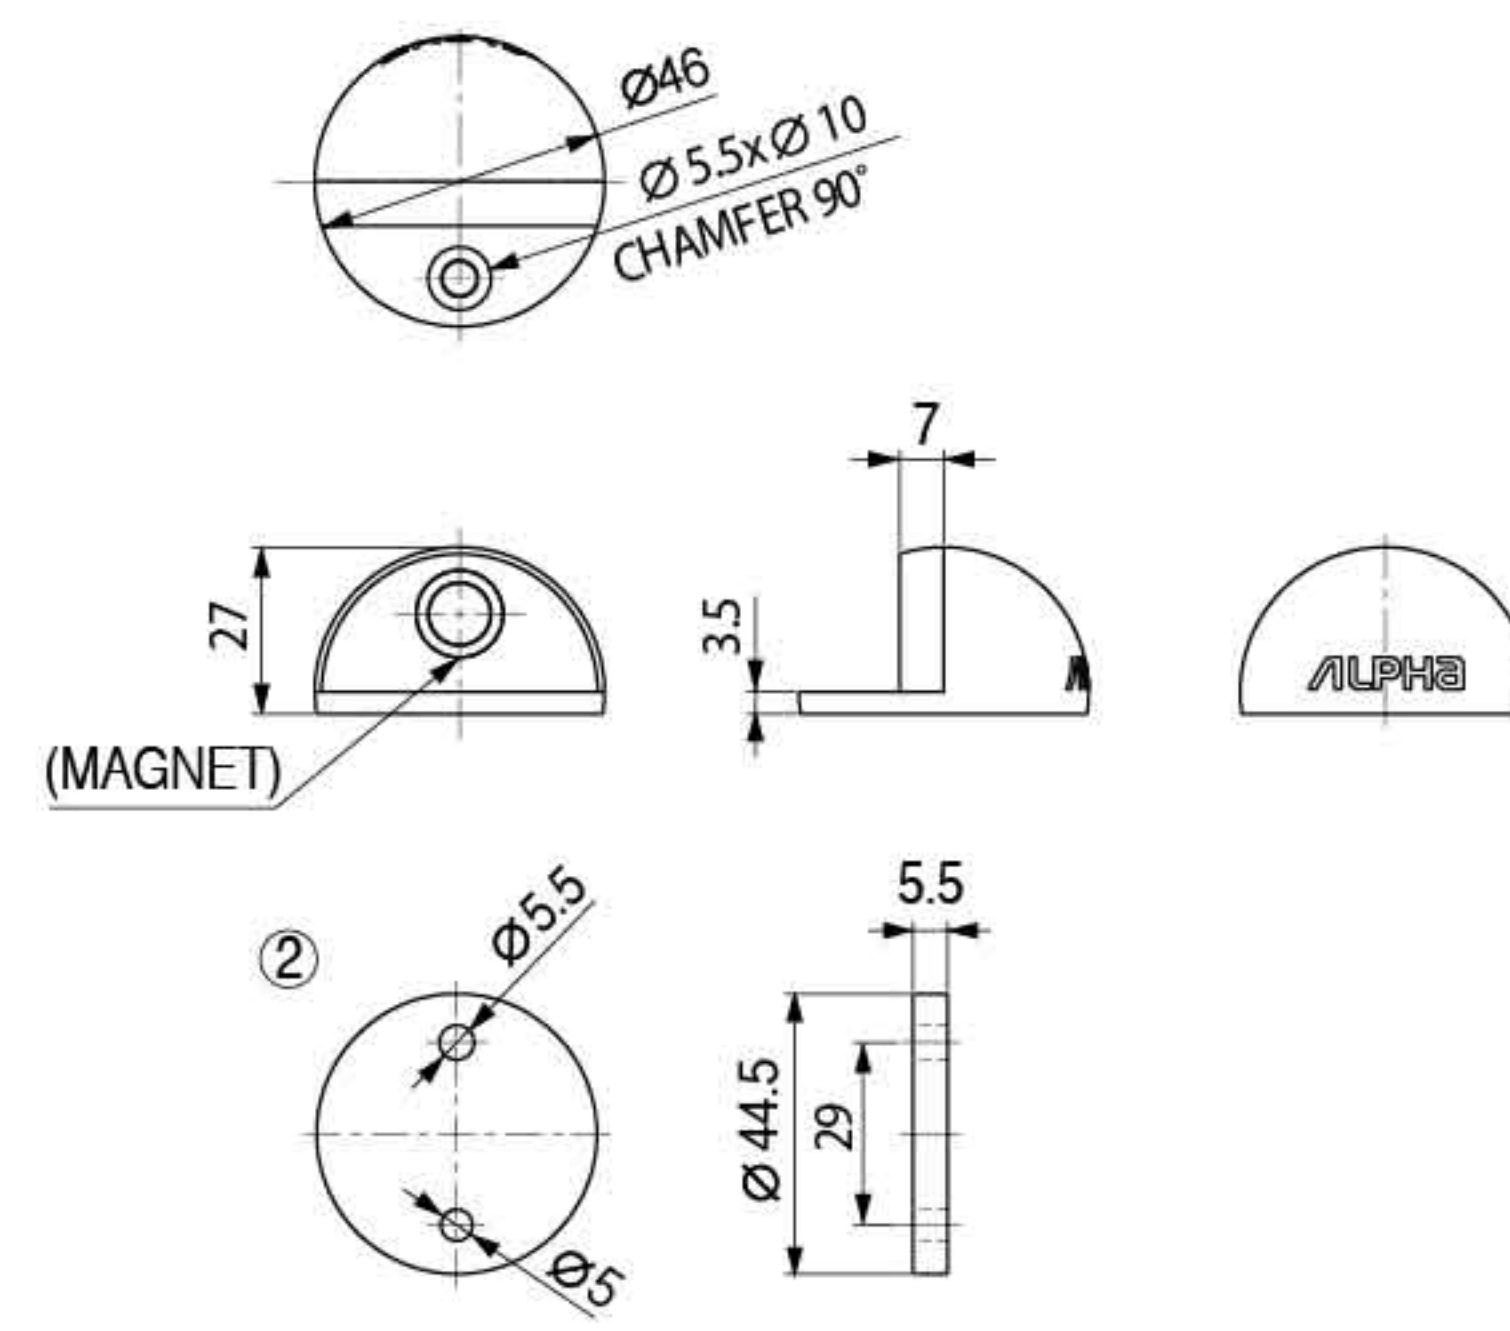

DOOR STOPPER

DS107

Specification

- SUS304

Product Name

- DS090-SS
- DS090-PB
- DS090-AB
- DS090-BLK
- DS090-ORB
- DS090-PS
- DS090-AC
- DS090-SB

Specification

- SUS304

Product Name

- DS107-SS
- DS107-PB
- DS107-AB
- DS107-BLK
- DS107-ORB
- DS107-PS
- DS107-AC
- DS107-SB

Finish