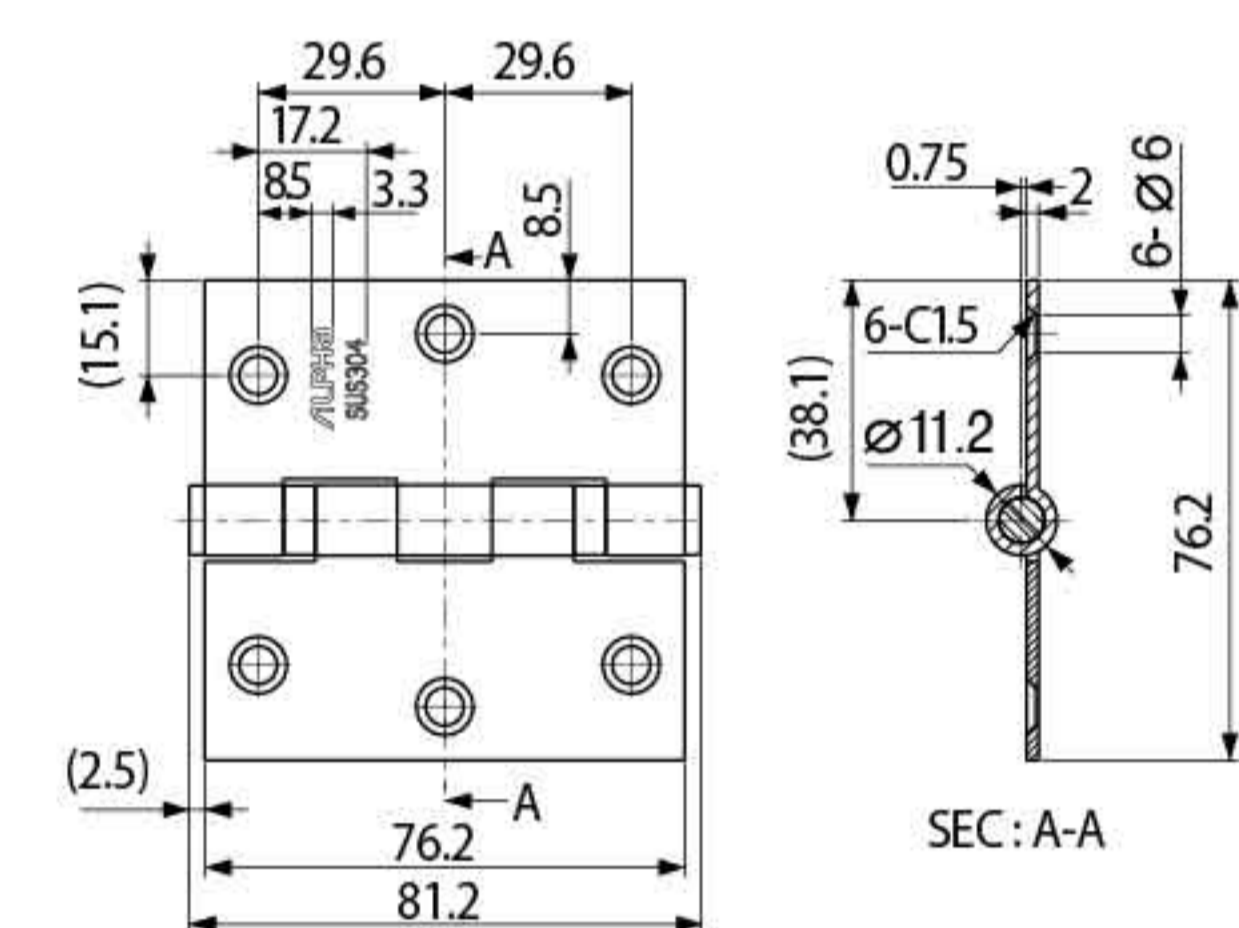

HINGE

HINGE
5X3X3 2BB

HINGE
4X3X3 2BB

HINGE
3X3X2 2BB

Specification

- SUS304 body 5'x3'x3mm
- SUS304 pin
- SUS304 screw
- Loose pin (removable pin)
- 2 ball bearing

Product Name

- HINGE 5X3X3 2BB SS
- HINGE 5X3X3 2BB PB
- HINGE 5X3X3 2BB AB
- HINGE 5X3X3 2BB BLK
- HINGE 5X3X3 2BB ORB
- HINGE 5X3X3 2BB PS
- HINGE 5X3X3 2BB AC
- HINGE 5X3X3 2BB SB

Specification

- SUS304 body 4'x3'x3mm
- SUS304 pin
- SUS304 screw
- Loose pin (removable pin)
- 2 ball bearing

Product Name

- HINGE 4X3X3 2BB SS
- HINGE 4X3X3 2BB PB
- HINGE 4X3X3 2BB AB
- HINGE 4X3X3 2BB BLK
- HINGE 4X3X3 2BB ORB
- HINGE 4X3X3 2BB PS
- HINGE 4X3X3 2BB AC
- HINGE 4X3X3 2BB SB

Specification

- SUS304 body 3'x3'x2mm
- SUS304 pin
- SUS304 screw
- Loose pin (removable pin)
- 2 ball bearing

Product Name

- HINGE 3X3X2 2BB SS
- HINGE 3X3X2 2BB PB
- HINGE 3X3X2 2BB AB
- HINGE 3X3X2 2BB BLK
- HINGE 3X3X2 2BB ORB
- HINGE 3X3X2 2BB PS
- HINGE 3X3X2 2BB AC
- HINGE 3X3X2 2BB SB