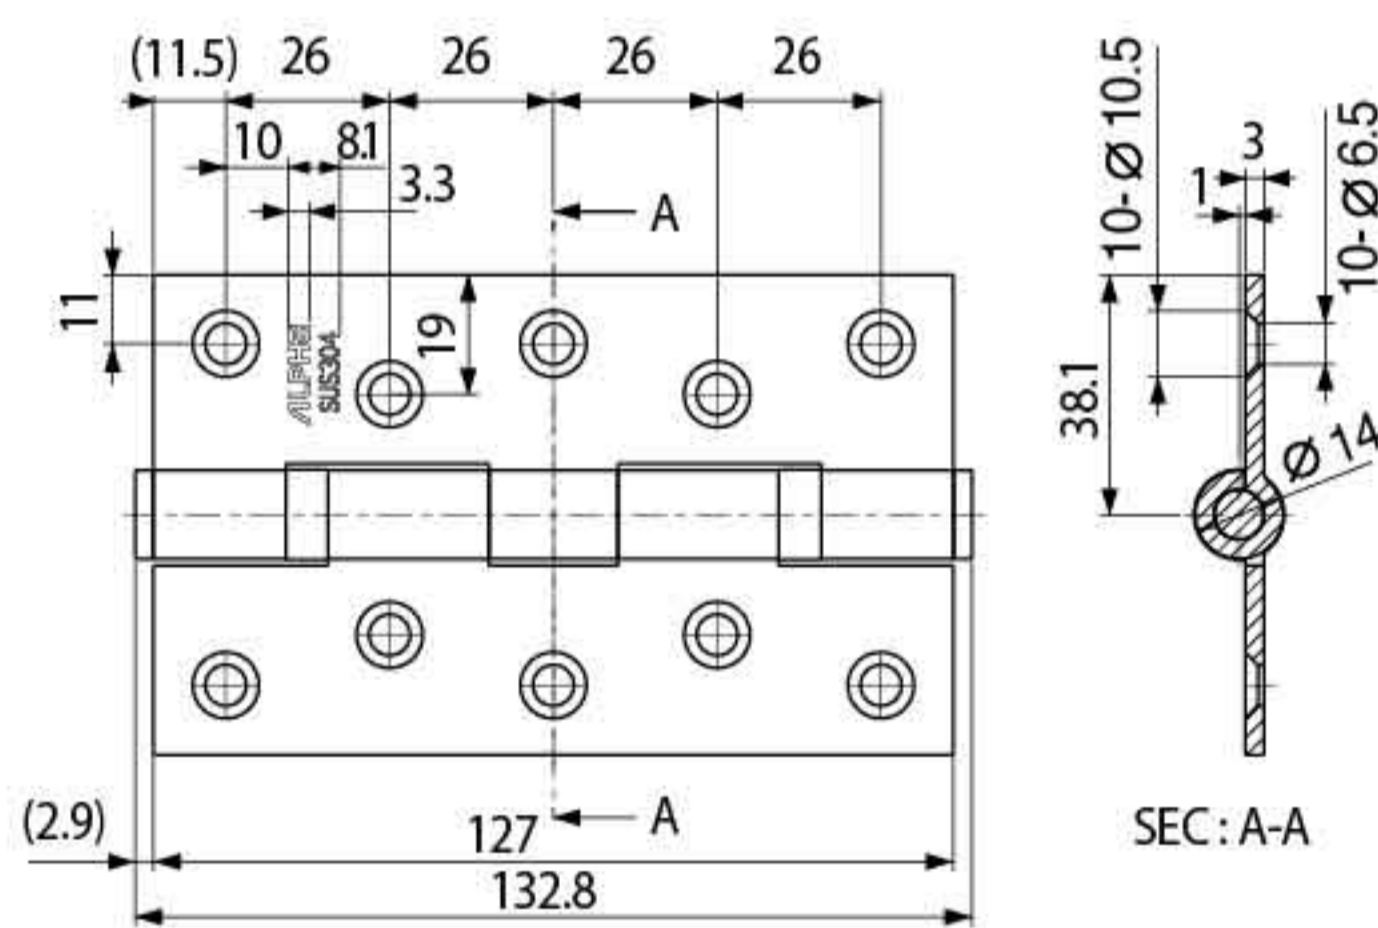

HINGE

HINGE
5X3X3 2BB

HINGE
4X3X3 2BB

HINGE
3X3X2 2BB

Specification

- SUS304 body 5'x3'x3mm
- SUS304 pin
- SUS304 screw
- Loose pin (removable pin)
- 2 ball bearing

Product Name

- HINGE 5X3X3 2BB SS
- HINGE 5X3X3 2BB PB
- HINGE 5X3X3 2BB AB
- HINGE 5X3X3 2BB BLK
- HINGE 5X3X3 2BB ORB
- HINGE 5X3X3 2BB PS
- HINGE 5X3X3 2BB AC
- HINGE 5X3X3 2BB SB

Specification

- SUS304 body 4'x3'x3mm
- SUS304 pin
- SUS304 screw
- Loose pin (removable pin)
- 2 ball bearing

Product Name

- HINGE 4X3X3 2BB SS
- HINGE 4X3X3 2BB PB
- HINGE 4X3X3 2BB AB
- HINGE 4X3X3 2BB BLK
- HINGE 4X3X3 2BB ORB
- HINGE 4X3X3 2BB PS
- HINGE 4X3X3 2BB AC
- HINGE 4X3X3 2BB SB

Specification

- SUS304 body 3'x3'x2mm
- SUS304 pin
- SUS304 screw
- Loose pin (removable pin)
- 2 ball bearing

Product Name

- HINGE 3X3X2 2BB SS
- HINGE 3X3X2 2BB PB
- HINGE 3X3X2 2BB AB
- HINGE 3X3X2 2BB BLK
- HINGE 3X3X2 2BB ORB
- HINGE 3X3X2 2BB PS
- HINGE 3X3X2 2BB AC
- HINGE 3X3X2 2BB SB