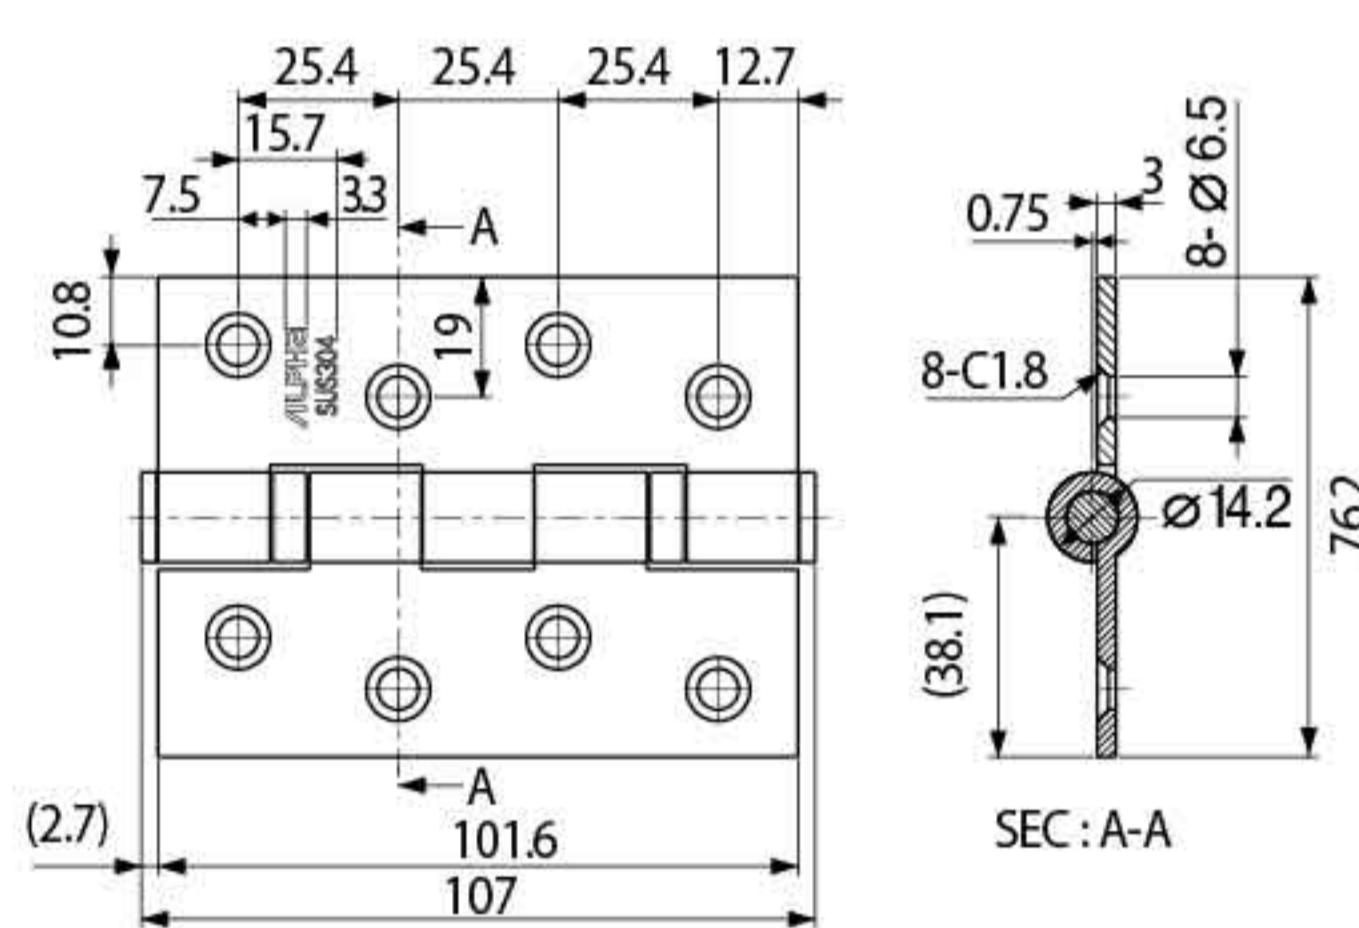

HINGE

HINGE
5X3X3 2BB

HINGE
4X3X3 2BB

HINGE
3X3X2 2BB

Specification

- SUS304 body 5'x3'x3mm
- SUS304 pin
- SUS304 screw
- Loose pin (removable pin)
- 2 ball bearing

Product Name

- HINGE 5X3X3 2BB SS
- HINGE 5X3X3 2BB PB
- HINGE 5X3X3 2BB AB
- HINGE 5X3X3 2BB BLK
- HINGE 5X3X3 2BB ORB
- HINGE 5X3X3 2BB PS
- HINGE 5X3X3 2BB AC
- HINGE 5X3X3 2BB SB

Specification

- SUS304 body 4'x3'x3mm
- SUS304 pin
- SUS304 screw
- Loose pin (removable pin)
- 2 ball bearing

Product Name

- HINGE 4X3X3 2BB SS
- HINGE 4X3X3 2BB PB
- HINGE 4X3X3 2BB AB
- HINGE 4X3X3 2BB BLK
- HINGE 4X3X3 2BB ORB
- HINGE 4X3X3 2BB PS
- HINGE 4X3X3 2BB AC
- HINGE 4X3X3 2BB SB

Specification

- SUS304 body 3'x3'x2mm
- SUS304 pin
- SUS304 screw
- Loose pin (removable pin)
- 2 ball bearing

Product Name

- HINGE 3X3X2 2BB SS
- HINGE 3X3X2 2BB PB
- HINGE 3X3X2 2BB AB
- HINGE 3X3X2 2BB BLK
- HINGE 3X3X2 2BB ORB
- HINGE 3X3X2 2BB PS
- HINGE 3X3X2 2BB AC
- HINGE 3X3X2 2BB SB