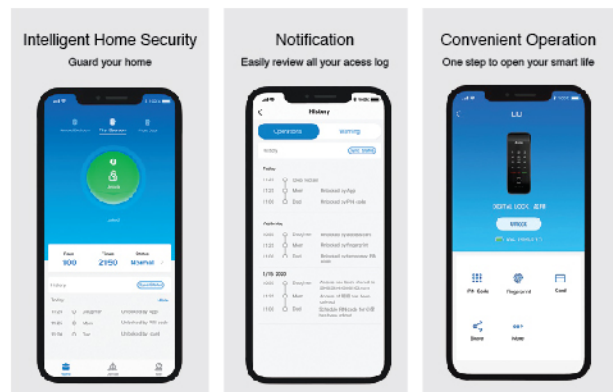

## Multiple unlocking ways

Fingerprint  
Up to 100 Prints

2 Tag Keys  
(RFID Card)  
Up to 100 RFID  
RFID Mifare  
IC S50, S70

Bluetooth  
APP KEY

PIN code  
10 user pincodes

## Feature

Auto Locking  
Auto /  
Manual mode  
Adjustable

Privacy &  
Away mode  
To restrict all  
User card/  
PIN code to open  
from outside

Intrusion /  
Break In Alarm  
When door is  
opened without  
normal verification  
method, Alarm  
will go off

Home automation  
Connectivity  
(Optional)

## Application

**ALPHA LOCK ACCESS**  
 You can search "ALPHA LOCK ACCESS" on App Store and Google Play Store

The application allows users to manage smart locks through their mobile phones and monitor the status of door locks bringing users a security and convenient smart life.