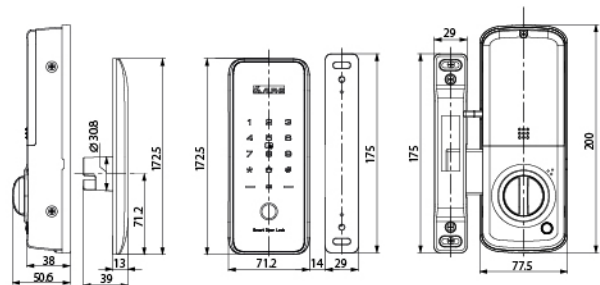

- DIGITAL LOCK QR1

- Sensitive touch pad
- Sleek and modern
- Wide touch screen

Specification

FingerPrint Capacity	100
Master PIN Code	1
User PIN Code	10
One-time PIN Code	1
Pin Code Length	6 to 12 digits
RFID Card Capacity	100
Bluetooth	Enabled
Smart Home Connectivity (optional)	Z-Wave / Zigbee
Alarm	Low Battery / Lock Unusual Multiple wrong entries
Material	Zinc alloy
Voice guide language	English (default)
Applicative Door	Wooden door / Steel door
Door Thickness	30-50 mm
Color	Black
Power Supply	DC 6V 4 AA Battery
Emergency Power Supply	Micro USB port
Battery life	12 months

Multiple unlocking ways

Fingerprint
Up to 100 Prints

2 Tag Keys
(RFID Card)
Up to 100 RFID
RFID Mifare
IC S50, S70

Bluetooth
APP KEY

PIN code
10 user pincodes

Feature

Auto Locking
Auto /
Manual mode
Adjustable

Privacy &
Away mode
To restrict all
User card/
PIN code to open
from outside

Intrusion /
Break In Alarm
When door is
opened without
normal verification
method, Alarm
will go off

Home automation
Connectivity
(Optional)

Application

ALPHA LOCK ACCESS
You can search "ALPHA LOCK ACCESS" on App Store and Google Play Store

The application allows users to manage smart locks through their mobile phones and monitor the status of door locks bringing users a security and convenient smart life.

ALPHA Corporation

HEAD OFFICE
1-6-8 FUKUURA, KANAZAWA-KU YOKOHAMA CITY,
KANAGAWA 236-0004, JAPAN
TEL : +81-45-787-8430
www.kk-alpha.com

ALPHA HOUSING HARDWARE (THAILAND) CO., LTD.
111 MOO 10 SOI WAT BANCHANG ROJANA ROAD,
LAMTASAO, WANGNOI AYUTTHAYA, 13170 THAILAND
TEL : +66-35-275-121
www.alphalock-th.com