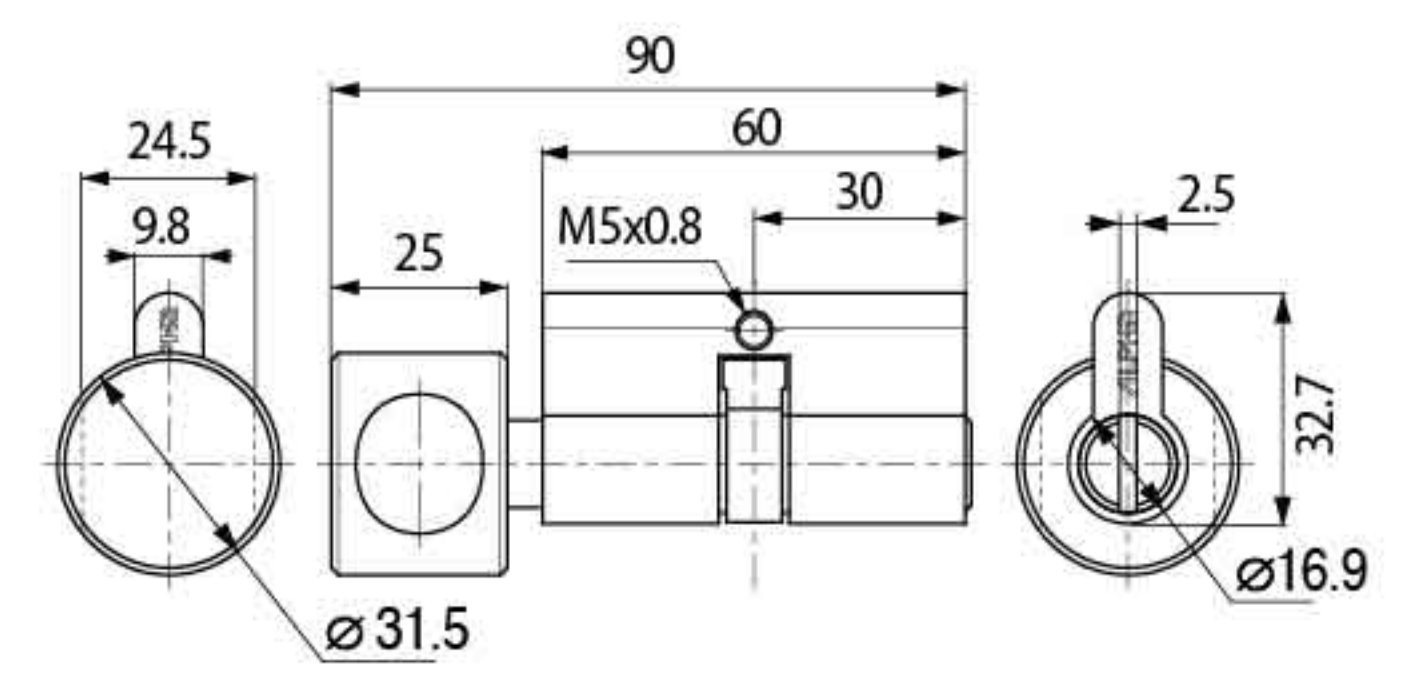

## Specification

- 5 pin single cylinder
- W/3 standard
- 60MM (30MM X 30MM)
- Oval shaped thumbturn
- Brass material

## Specification

- 5 pin single cylinder
- W/3 standard
- 60MM (30MM X 30MM)
- Round shaped thumbturn
- Brass material

## Specification

- Privacy type
- 70MM (35MM X 35MM)
- Oval shaped thumbturn
- Brass material

## Specification

- Privacy type
- 60MM (30MM X 30MM)
- Oval shaped thumbturn
- Brass material