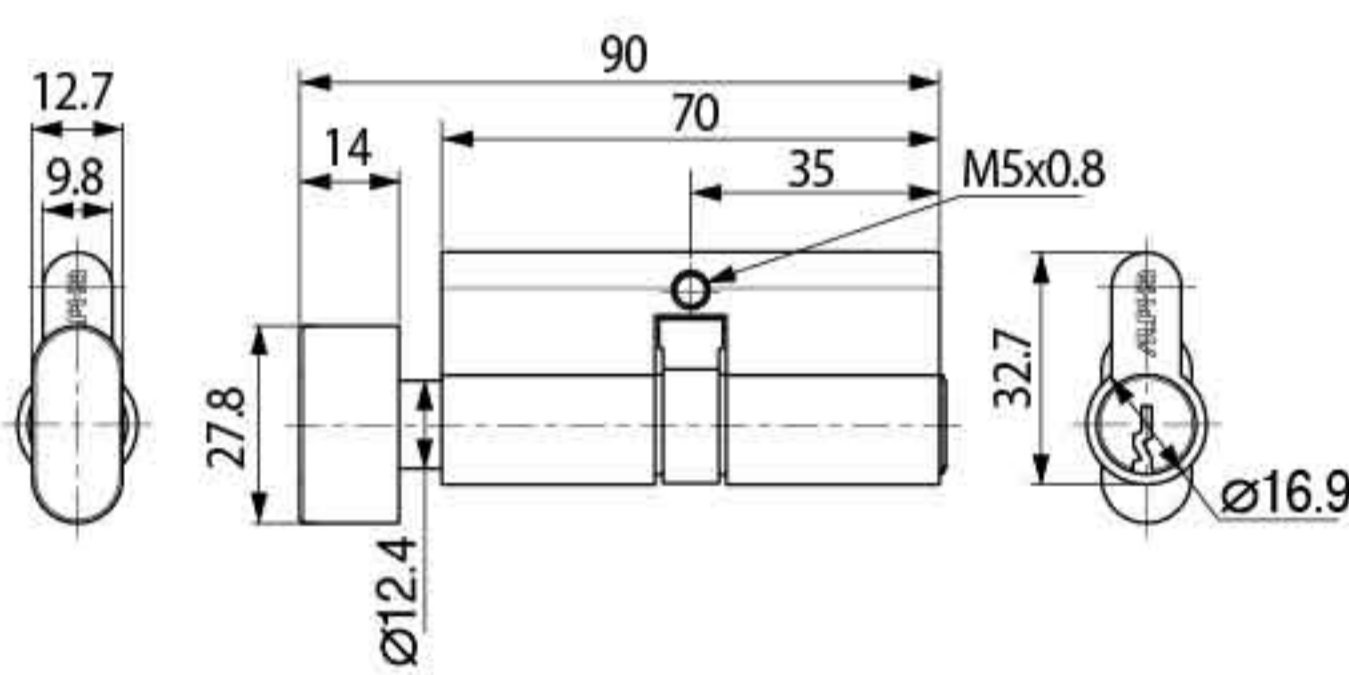

## Specification

- 6 pin single cylinder
- W/3 standard
- 70MM (35MM X 35MM)
- Oval shaped thumbturn
- Brass material

## Specification

- 5 pin single cylinder
- W/3 standard
- 60MM (30MM X 30MM)
- Oval shaped thumbturn
- Brass material

## Specification

- 6 pin single cylinder
- W/3 standard
- 70MM (35MM X 35MM)
- Round shaped thumbturn
- Brass material

## Specification

- 5 pin single cylinder
- W/3 standard
- 60MM (30MM X 30MM)
- Round shaped thumbturn
- Brass material