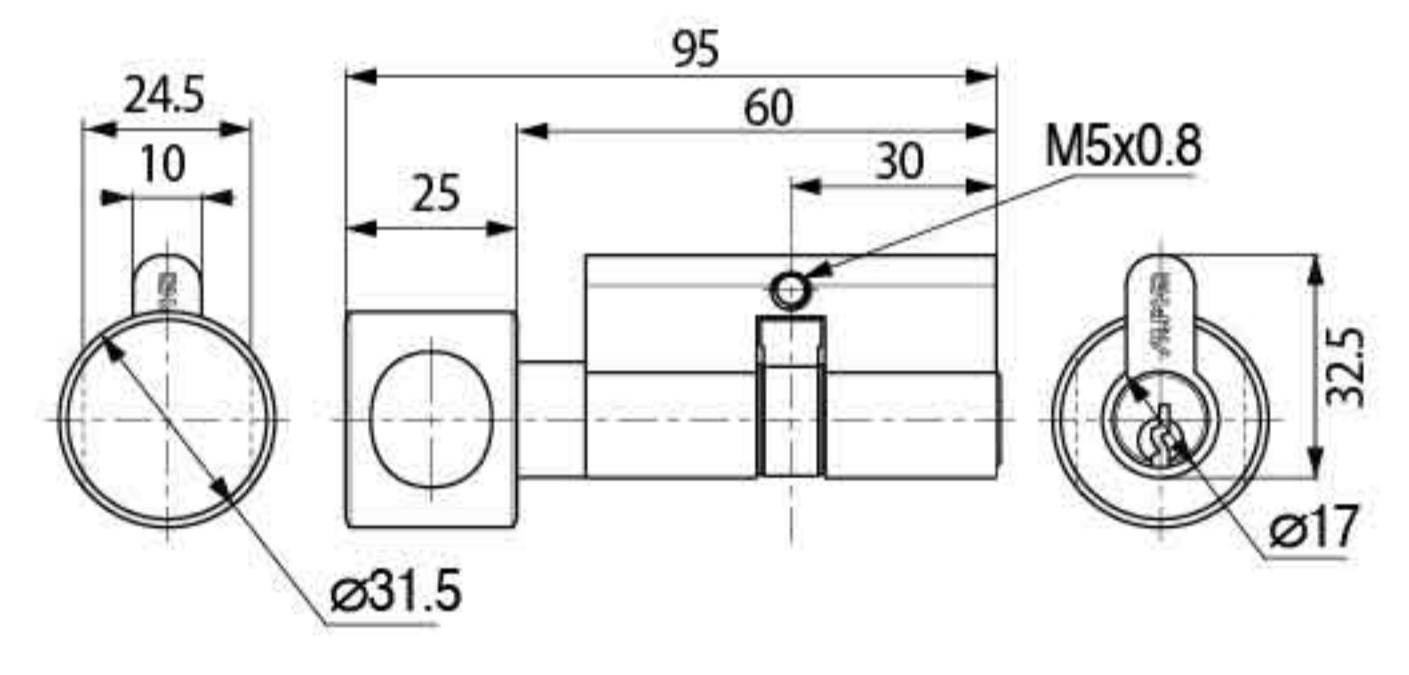

## Specification

- 6 pin single cylinder
- W/3 standard
- 70MM (35MM X 35MM)
- Oval shaped thumbturn
- Brass material

## Specification

- 5 pin single cylinder
- W/3 standard
- 60MM (30MM X 30MM)
- Oval shaped thumbturn
- Brass material

## Specification

- 6 pin single cylinder
- W/3 standard
- 70MM (35MM X 35MM)
- Round shaped thumbturn
- Brass material

## Specification

- 5 pin single cylinder
- W/3 standard
- 60MM (30MM X 30MM)
- Round shaped thumbturn
- Brass material