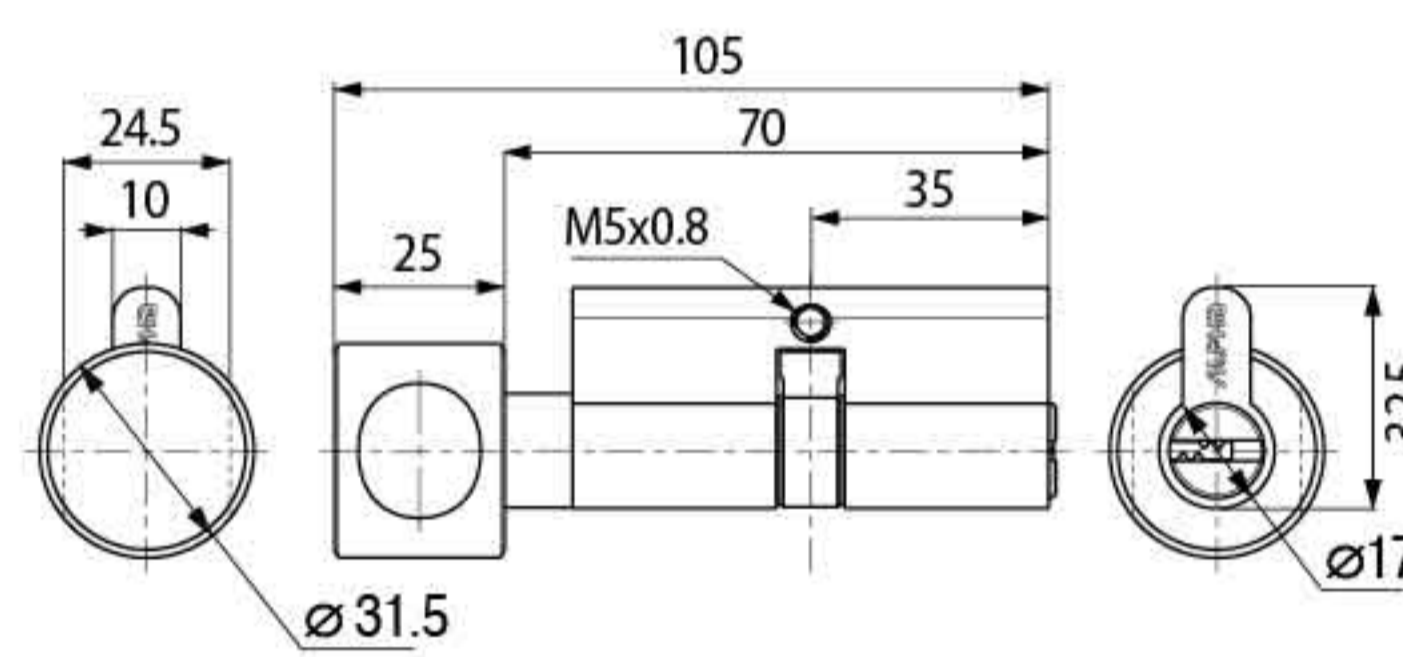

PROFILE CYLINDER

MLCY05-C6000-70

MLCY05-C6001-70

MLCY05-C6002-70

MLCY05-C6003-70

Specification

- Single cylinder
- Single line key
- W/5 computer keys
- 70MM (35MM X 35MM)
- Oval shaped thumbturn
- Brass material

Product Name

- MLCY05-C6000-SS-70
- MLCY05-C6000-PB-70
- MLCY05-C6000-AB-70
- MLCY05-C6000-BLK-70
- MLCY05-C6000-ORB-70
- MLCY05-C6000-PS-70
- MLCY05-C6000-AC-70
- MLCY05-C6000-SB-70

Specification

- Single cylinder
- Single line key
- W/5 computer keys
- 70MM (35MM X 35MM)
- Round shaped thumbturn
- Brass material

Product Name

- MLCY05-C6001-SS-70
- MLCY05-C6001-PB-70
- MLCY05-C6001-AB-70
- MLCY05-C6001-BLK-70
- MLCY05-C6001-ORB-70
- MLCY05-C6001-PS-70
- MLCY05-C6001-AC-70
- MLCY05-C6001-SB-70

Specification

- Single cylinder
- Double line key
- W/5 computer keys
- 70MM (35MM X 35MM)
- Oval shaped thumbturn
- Brass material

Product Name

- MLCY05-C6002-SS-70
- MLCY05-C6002-PB-70
- MLCY05-C6002-AB-70
- MLCY05-C6002-BLK-70
- MLCY05-C6002-ORB-70
- MLCY05-C6002-PS-70
- MLCY05-C6002-AC-70
- MLCY05-C6002-SB-70

Specification

- Single cylinder
- Double line key
- W/5 computer keys
- 70MM (35MM X 35MM)
- Round shaped thumbturn
- Brass material

Product Name

- MLCY05-C6003-SS-70
- MLCY05-C6003-PB-70
- MLCY05-C6003-AB-70
- MLCY05-C6003-BLK-70
- MLCY05-C6003-ORB-70
- MLCY05-C6003-PS-70
- MLCY05-C6003-AC-70
- MLCY05-C6003-SB-70

Finish

SS

PB

AB

BLK

ORB

PS

AC

SB