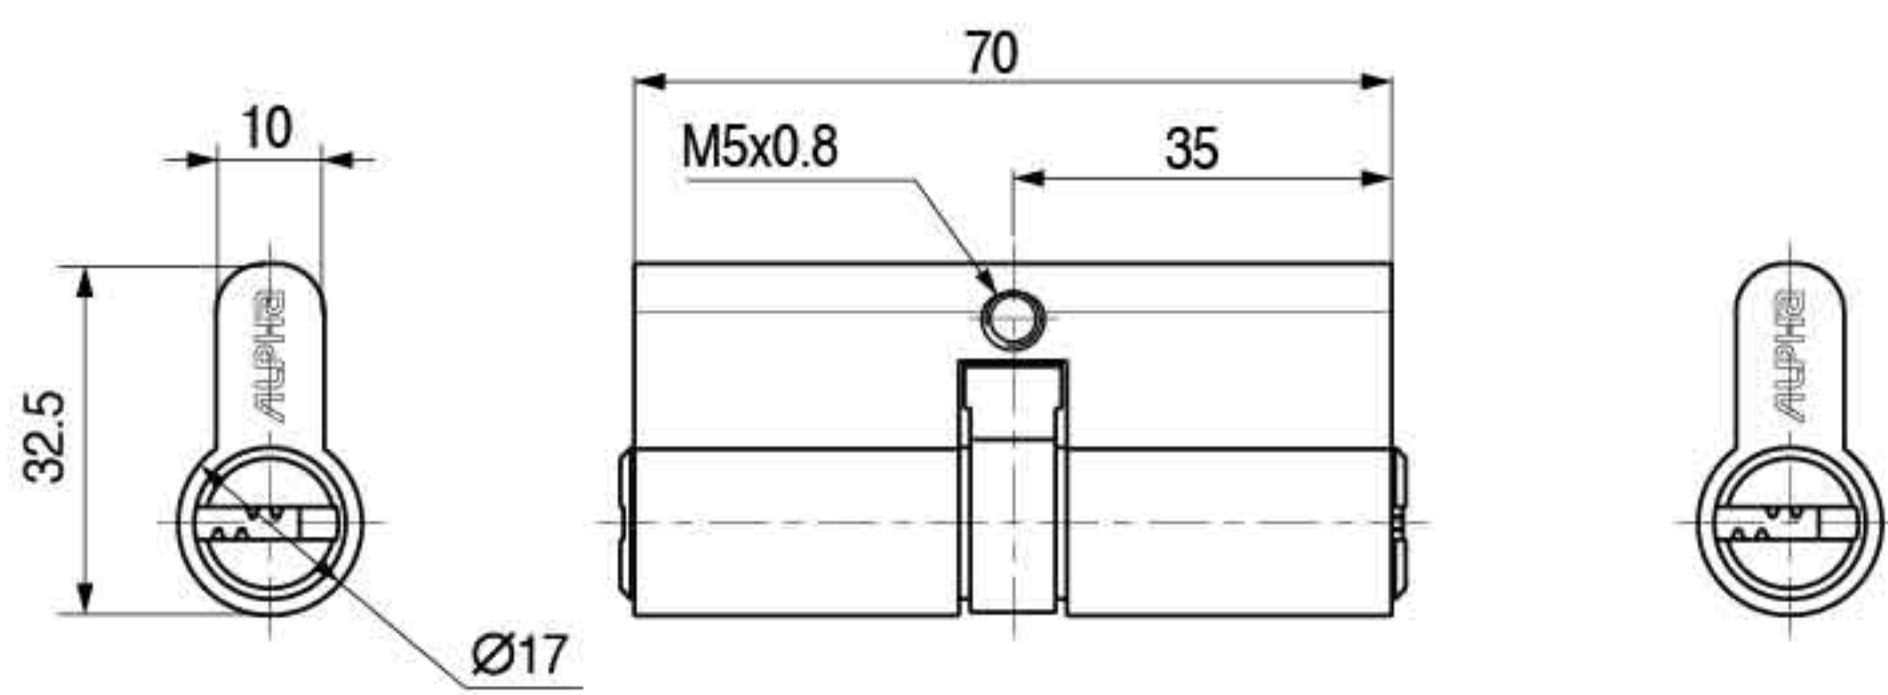

PROFILE CYLINDER

MLCY07-C6000-70

Specification

- Double cylinder
- Single line key
- W/5 computer keys
- 70MM (35MM X 35MM)
- Brass material

Product Name

- MLCY07-C6000-SS-70
- MLCY07-C6000-PB-70
- MLCY07-C6000-AB-70
- MLCY07-C6000-BLK-70
- MLCY07-C6000-ORB-70
- MLCY07-C6000-PS-70
- MLCY07-C6000-AC-70
- MLCY07-C6000-SB-70

Finish