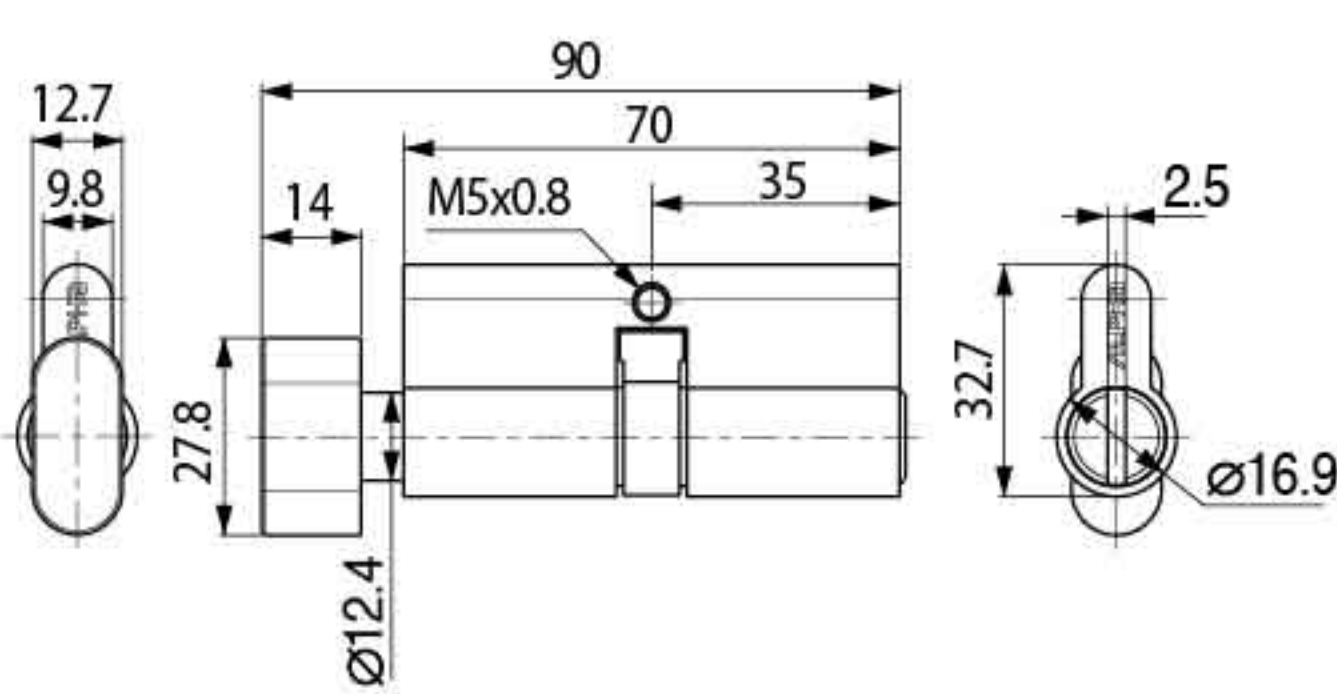

## Specification

- 5 pin single cylinder
- W/3 standard
- 60MM (30MM X 30MM)
- Oval shaped thumbturn
- Brass material

## Specification

- 5 pin single cylinder
- W/3 standard
- 60MM (30MM X 30MM)
- Round shaped thumbturn
- Brass material

## Specification

- Privacy type
- 70MM (35MM X 35MM)
- Oval shaped thumbturn
- Brass material

## Specification

- Privacy type
- 60MM (30MM X 30MM)
- Oval shaped thumbturn
- Brass material