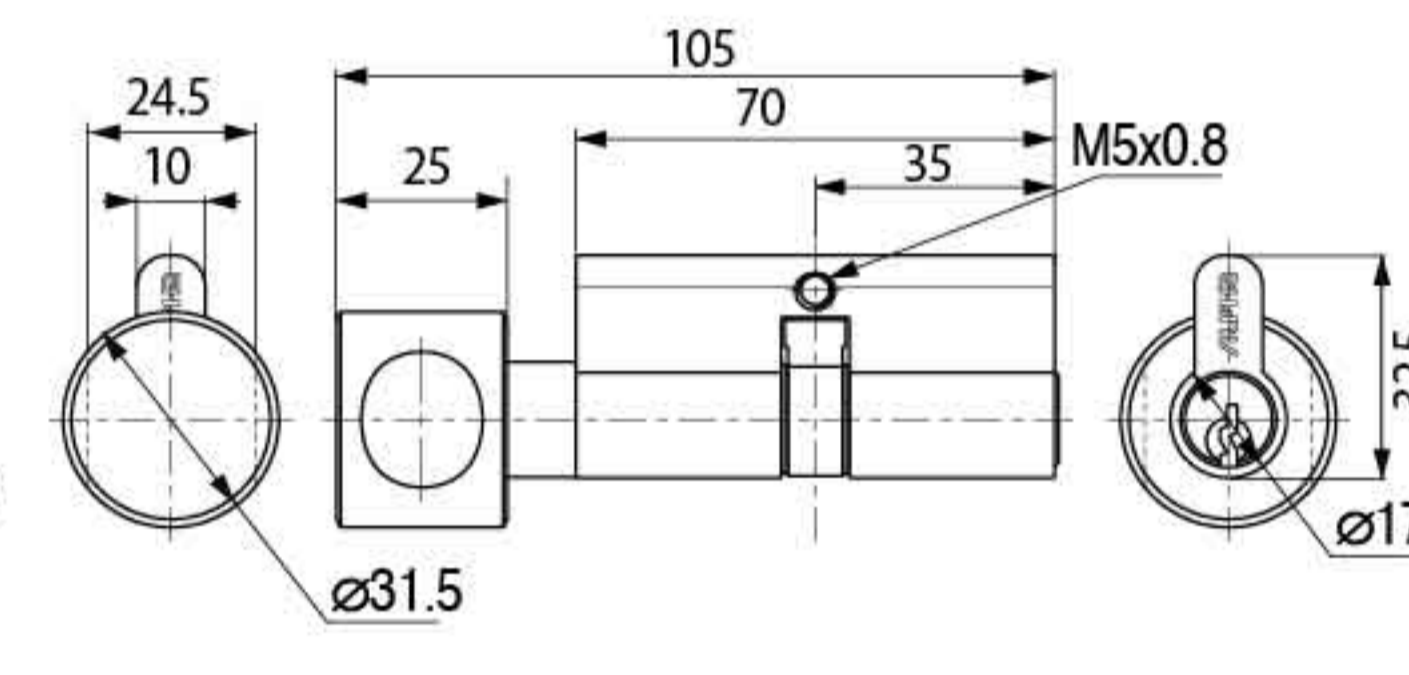

## Specification

- 6 pin single cylinder
- W/3 standard
- 70MM (35MM X 35MM)
- Oval shaped thumbturn
- Brass material

## Specification

- 5 pin single cylinder
- W/3 standard
- 60MM (30MM X 30MM)
- Oval shaped thumbturn
- Brass material

## Specification

- 6 pin single cylinder
- W/3 standard
- 70MM (35MM X 35MM)
- Round shaped thumbturn
- Brass material

## Specification

- 5 pin single cylinder
- W/3 standard
- 60MM (30MM X 30MM)
- Round shaped thumbturn
- Brass material