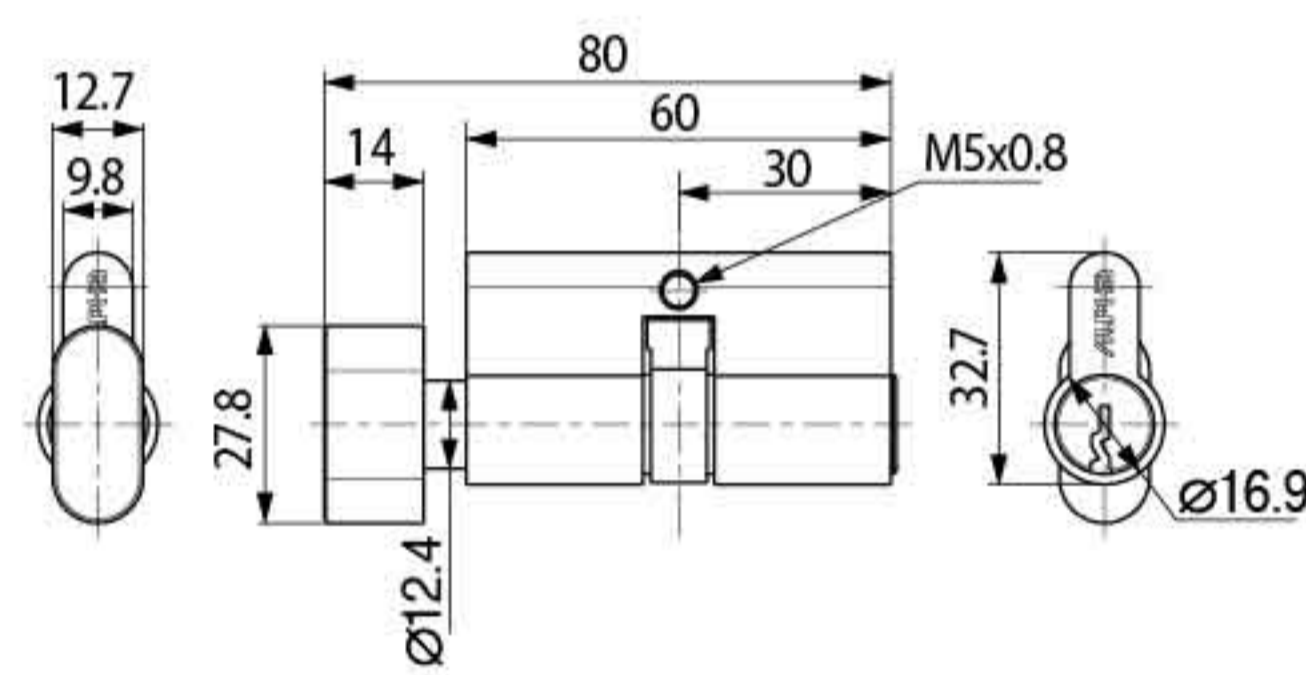

## Specification

- 6 pin single cylinder
- W/3 standard
- 70MM (35MM X 35MM)
- Oval shaped thumbturn
- Brass material

## Specification

- 5 pin single cylinder
- W/3 standard
- 60MM (30MM X 30MM)
- Oval shaped thumbturn
- Brass material

## Specification

- 6 pin single cylinder
- W/3 standard
- 70MM (35MM X 35MM)
- Round shaped thumbturn
- Brass material

## Specification

- 5 pin single cylinder
- W/3 standard
- 60MM (30MM X 30MM)
- Round shaped thumbturn
- Brass material