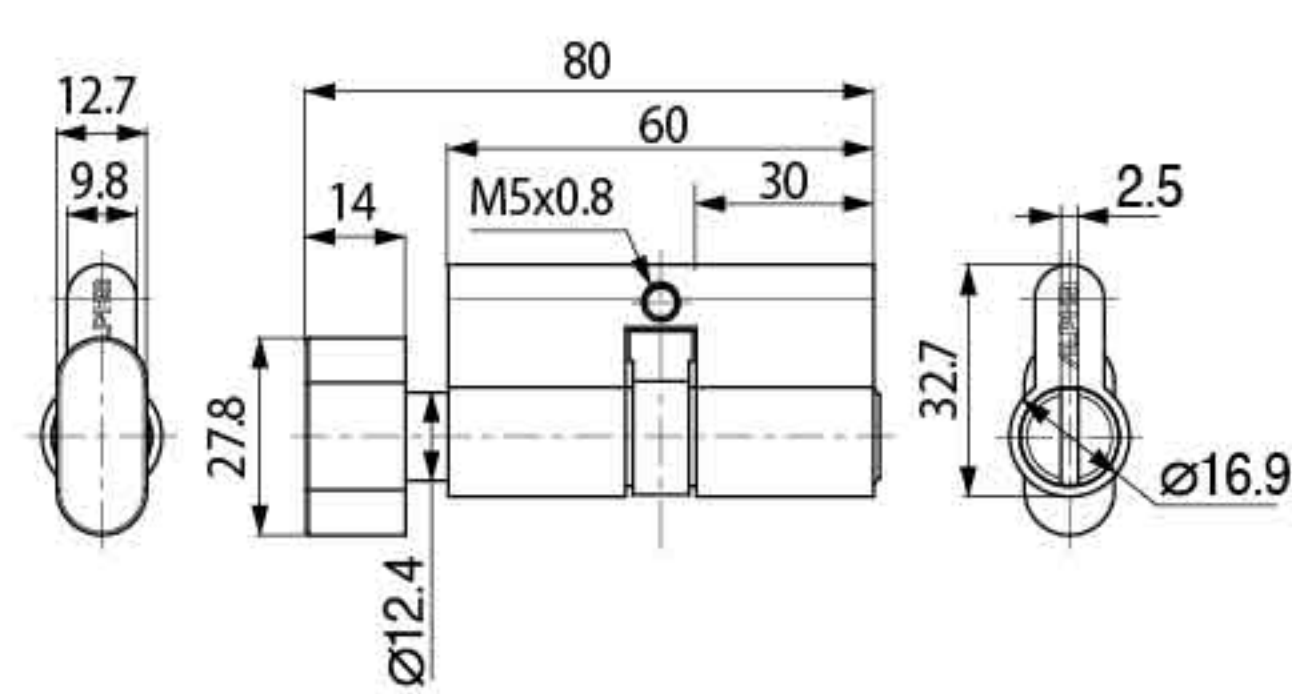

## Specification

- 5 pin single cylinder
- W/3 standard
- 60MM (30MM X 30MM)
- Oval shaped thumbturn
- Brass material

## Specification

- 5 pin single cylinder
- W/3 standard
- 60MM (30MM X 30MM)
- Round shaped thumbturn
- Brass material

## Specification

- Privacy type
- 70MM (35MM X 35MM)
- Oval shaped thumbturn
- Brass material

## Specification

- Privacy type
- 60MM (30MM X 30MM)
- Oval shaped thumbturn
- Brass material