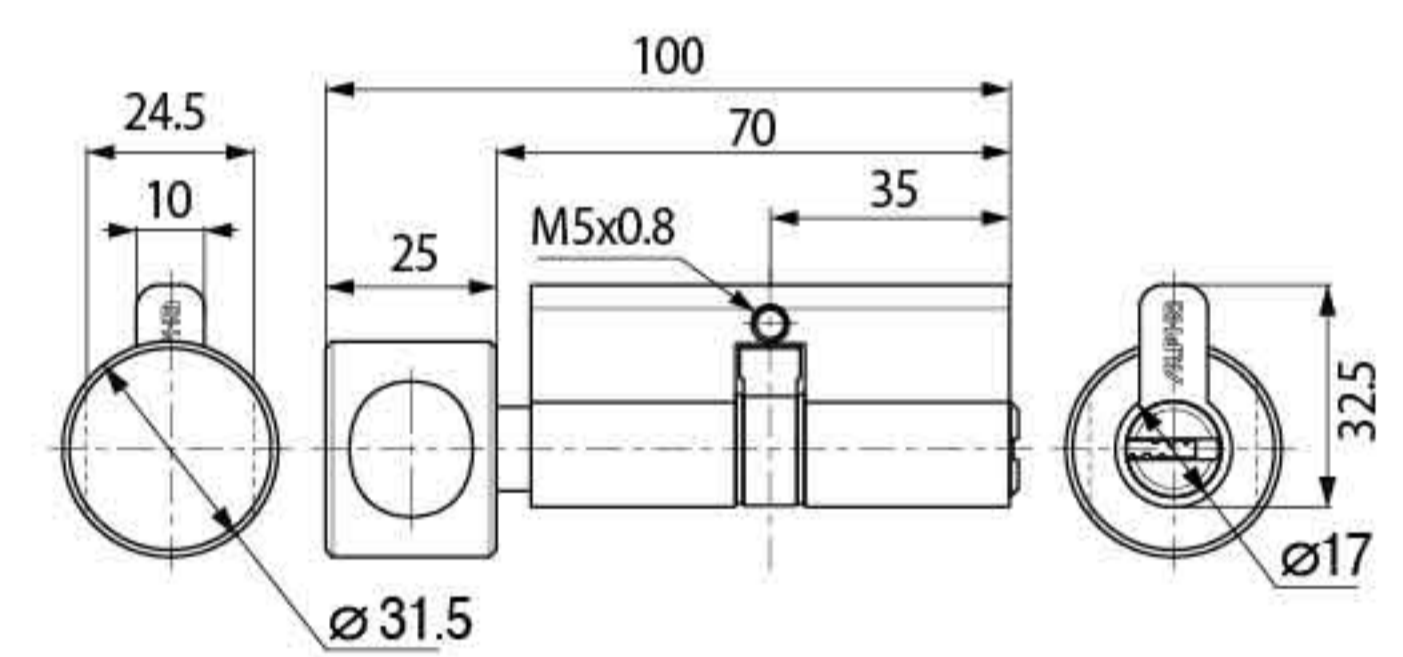

PROFILE CYLINDER

MLCY05-C6000-70

MLCY05-C6001-70

MLCY05-C6002-70

MLCY05-C6003-70

Specification

- Single cylinder
- Single line key
- W/5 computer keys
- 70MM (35MM X 35MM)
- Oval shaped thumbturn
- Brass material

Product Name

- MLCY05-C6000-SS-70
- MLCY05-C6000-PB-70
- MLCY05-C6000-AB-70
- MLCY05-C6000-BLK-70
- MLCY05-C6000-ORB-70
- MLCY05-C6000-PS-70
- MLCY05-C6000-AC-70
- MLCY05-C6000-SB-70

Specification

- Single cylinder
- Single line key
- W/5 computer keys
- 70MM (35MM X 35MM)
- Round shaped thumbturn
- Brass material

Product Name

- MLCY05-C6001-SS-70
- MLCY05-C6001-PB-70
- MLCY05-C6001-AB-70
- MLCY05-C6001-BLK-70
- MLCY05-C6001-ORB-70
- MLCY05-C6001-PS-70
- MLCY05-C6001-AC-70
- MLCY05-C6001-SB-70

Specification

- Single cylinder
- Double line key
- W/5 computer keys
- 70MM (35MM X 35MM)
- Oval shaped thumbturn
- Brass material

Product Name

- MLCY05-C6002-SS-70
- MLCY05-C6002-PB-70
- MLCY05-C6002-AB-70
- MLCY05-C6002-BLK-70
- MLCY05-C6002-ORB-70
- MLCY05-C6002-PS-70
- MLCY05-C6002-AC-70
- MLCY05-C6002-SB-70

Specification

- Single cylinder
- Double line key
- W/5 computer keys
- 70MM (35MM X 35MM)
- Round shaped thumbturn
- Brass material

Product Name

- MLCY05-C6003-SS-70
- MLCY05-C6003-PB-70
- MLCY05-C6003-AB-70
- MLCY05-C6003-BLK-70
- MLCY05-C6003-ORB-70
- MLCY05-C6003-PS-70
- MLCY05-C6003-AC-70
- MLCY05-C6003-SB-70

Finish

SS

PB

AB

BLK

ORB

PS

AC

SB