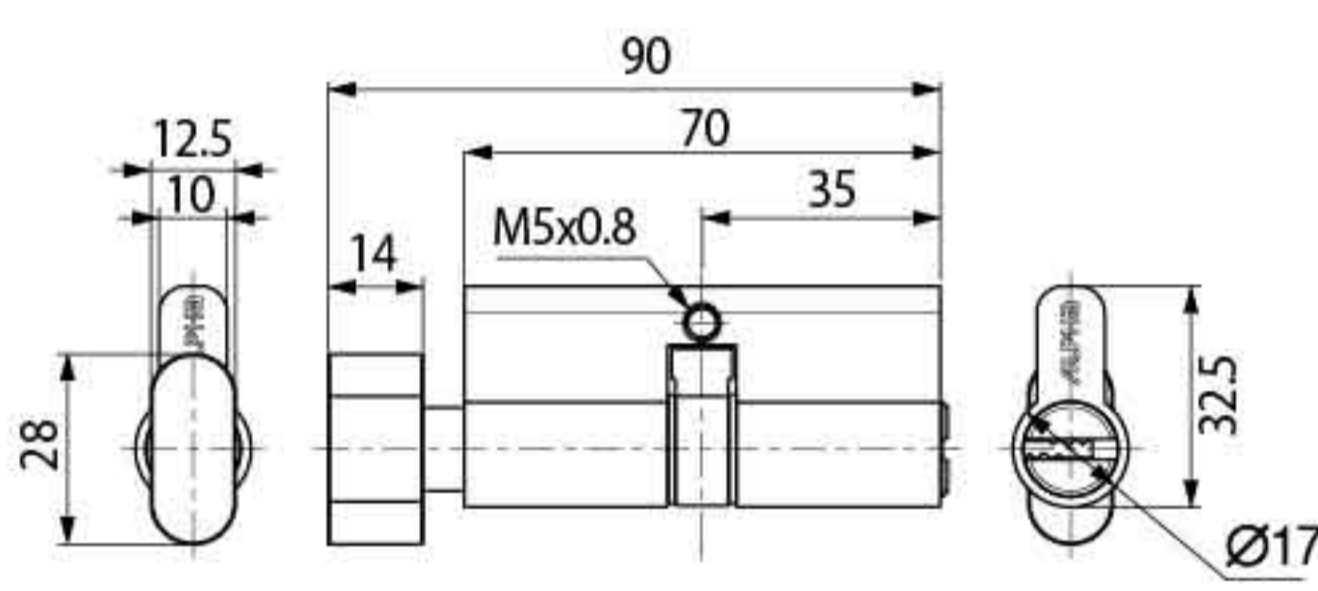

PROFILE CYLINDER

MLCY05-C6000-70

MLCY05-C6001-70

MLCY05-C6002-70

MLCY05-C6003-70

Specification

- Single cylinder
- Single line key
- W/5 computer keys
- 70MM (35MM X 35MM)
- Oval shaped thumbturn
- Brass material

Product Name

- MLCY05-C6000-SS-70
- MLCY05-C6000-PB-70
- MLCY05-C6000-AB-70
- MLCY05-C6000-BLK-70
- MLCY05-C6000-ORB-70
- MLCY05-C6000-PS-70
- MLCY05-C6000-AC-70
- MLCY05-C6000-SB-70

Specification

- Single cylinder
- Single line key
- W/5 computer keys
- 70MM (35MM X 35MM)
- Round shaped thumbturn
- Brass material

Product Name

- MLCY05-C6001-SS-70
- MLCY05-C6001-PB-70
- MLCY05-C6001-AB-70
- MLCY05-C6001-BLK-70
- MLCY05-C6001-ORB-70
- MLCY05-C6001-PS-70
- MLCY05-C6001-AC-70
- MLCY05-C6001-SB-70

Specification

- Single cylinder
- Double line key
- W/5 computer keys
- 70MM (35MM X 35MM)
- Oval shaped thumbturn
- Brass material

Product Name

- MLCY05-C6002-SS-70
- MLCY05-C6002-PB-70
- MLCY05-C6002-AB-70
- MLCY05-C6002-BLK-70
- MLCY05-C6002-ORB-70
- MLCY05-C6002-PS-70
- MLCY05-C6002-AC-70
- MLCY05-C6002-SB-70

Specification

- Single cylinder
- Double line key
- W/5 computer keys
- 70MM (35MM X 35MM)
- Round shaped thumbturn
- Brass material

Product Name

- MLCY05-C6003-SS-70
- MLCY05-C6003-PB-70
- MLCY05-C6003-AB-70
- MLCY05-C6003-BLK-70
- MLCY05-C6003-ORB-70
- MLCY05-C6003-PS-70
- MLCY05-C6003-AC-70
- MLCY05-C6003-SB-70

Finish

SS

PB

AB

BLK

ORB

PS

AC

SB