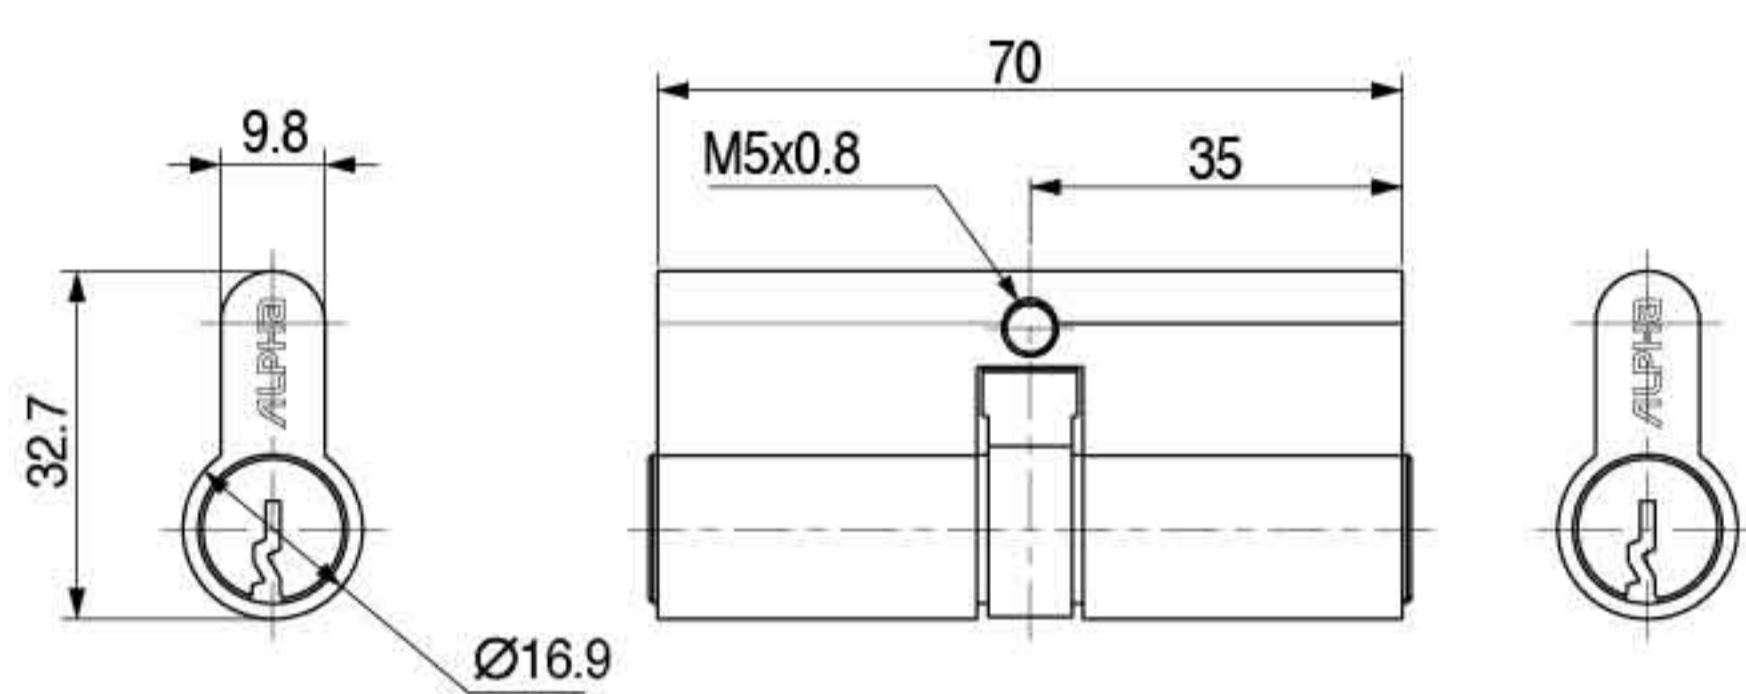

## Specification

- 5 pin single cylinder
- W/3 standard
- 60MM (30MM X 30MM)
- Oval shaped thumbturn
- Brass material

## Specification

- 5 pin single cylinder
- W/3 standard
- 60MM (30MM X 30MM)
- Round shaped thumbturn
- Brass material

## Specification

- 6 pin double cylinder
- W/3 standard
- 70MM (35MM X 35MM)
- Brass material

## Specification

- 5 pin double cylinder
- W/3 standard
- 60MM (30MM X 30MM)
- Brass material