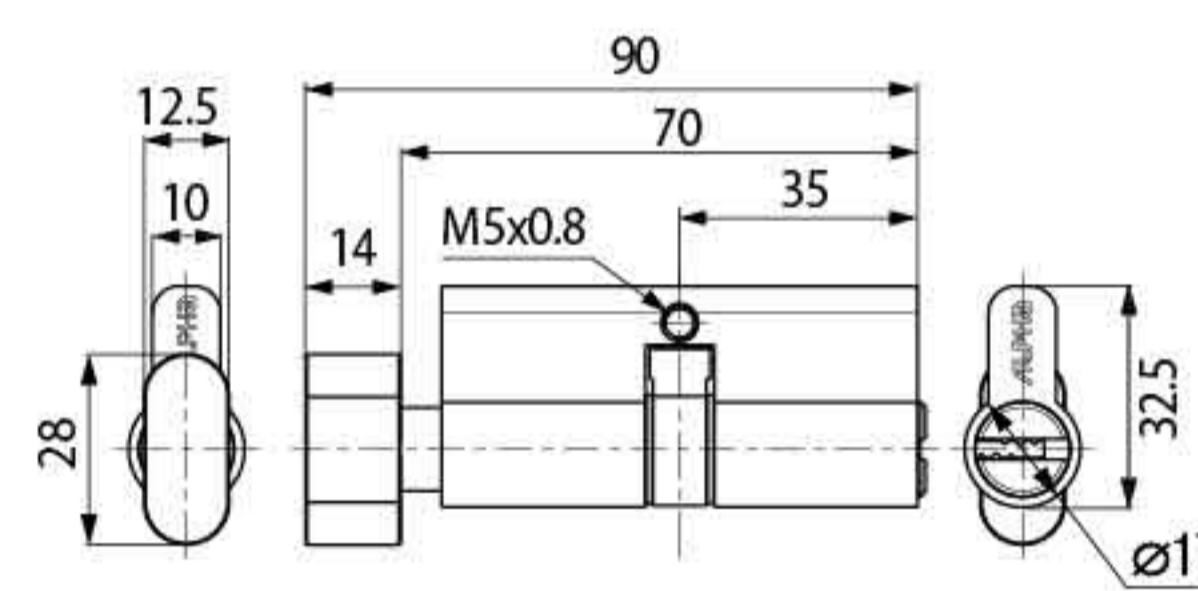

PROFILE CYLINDER

MLCY05-C6000-70

MLCY05-C6001-70

MLCY05-C6002-70

MLCY05-C6003-70

Specification

- Single cylinder
- Single line key
- W/5 computer keys
- 70MM (35MM X 35MM)
- Oval shaped thumbturn
- Brass material

Product Name

- MLCY05-C6000-SS-70
- MLCY05-C6000-PB-70
- MLCY05-C6000-AB-70
- MLCY05-C6000-BLK-70
- MLCY05-C6000-ORB-70
- MLCY05-C6000-PS-70
- MLCY05-C6000-AC-70
- MLCY05-C6000-SB-70

Specification

- Single cylinder
- Single line key
- W/5 computer keys
- 70MM (35MM X 35MM)
- Round shaped thumbturn
- Brass material

Product Name

- MLCY05-C6001-SS-70
- MLCY05-C6001-PB-70
- MLCY05-C6001-AB-70
- MLCY05-C6001-BLK-70
- MLCY05-C6001-ORB-70
- MLCY05-C6001-PS-70
- MLCY05-C6001-AC-70
- MLCY05-C6001-SB-70

Specification

- Single cylinder
- Double line key
- W/5 computer keys
- 70MM (35MM X 35MM)
- Oval shaped thumbturn
- Brass material

Product Name

- MLCY05-C6002-SS-70
- MLCY05-C6002-PB-70
- MLCY05-C6002-AB-70
- MLCY05-C6002-BLK-70
- MLCY05-C6002-ORB-70
- MLCY05-C6002-PS-70
- MLCY05-C6002-AC-70
- MLCY05-C6002-SB-70

Specification

- Single cylinder
- Double line key
- W/5 computer keys
- 70MM (35MM X 35MM)
- Round shaped thumbturn
- Brass material

Product Name

- MLCY05-C6003-SS-70
- MLCY05-C6003-PB-70
- MLCY05-C6003-AB-70
- MLCY05-C6003-BLK-70
- MLCY05-C6003-ORB-70
- MLCY05-C6003-PS-70
- MLCY05-C6003-AC-70
- MLCY05-C6003-SB-70

Finish

SS

PB

AB

BLK

ORB

PS

AC

SB