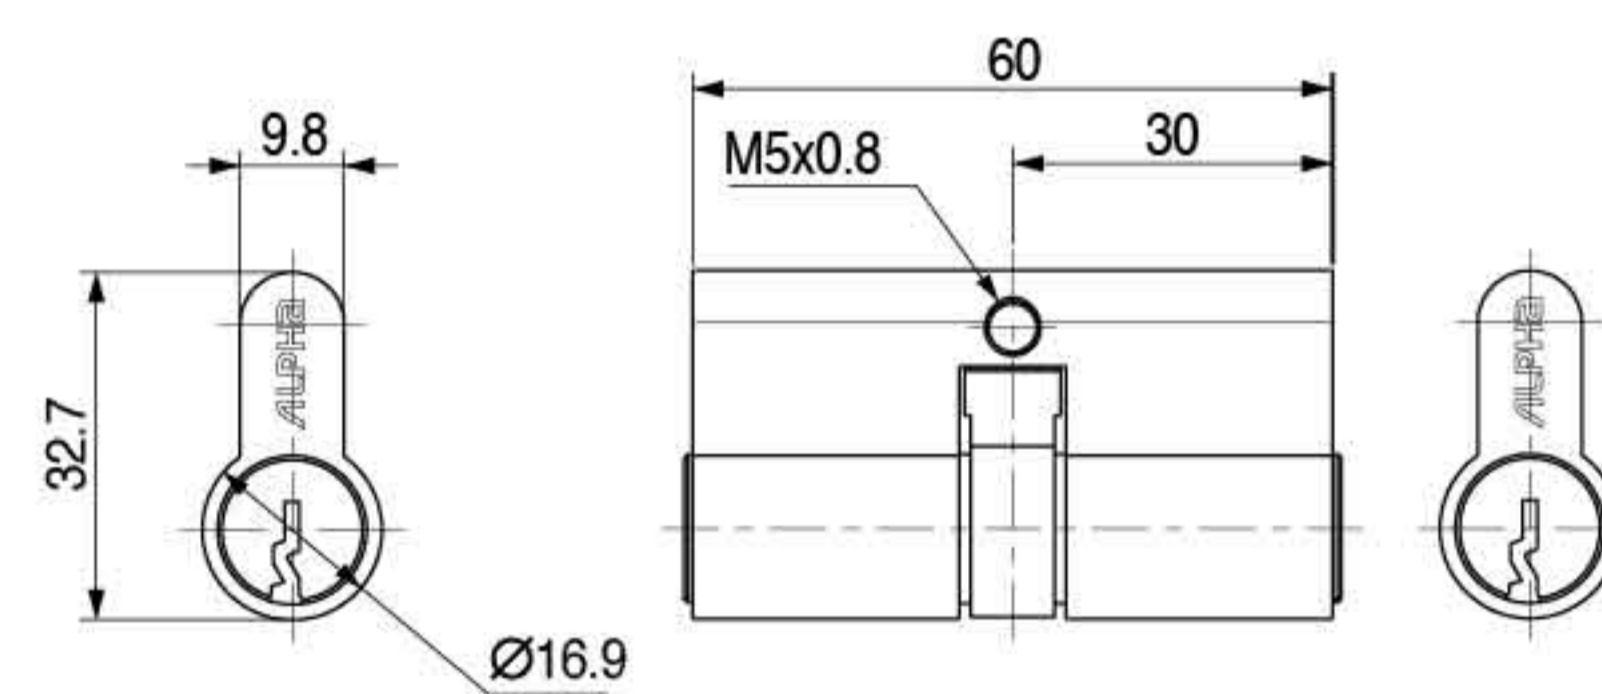

## Specification

- 5 pin single cylinder
- W/3 standard
- 60MM (30MM X 30MM)
- Oval shaped thumbturn
- Brass material

## Specification

- 5 pin single cylinder
- W/3 standard
- 60MM (30MM X 30MM)
- Round shaped thumbturn
- Brass material

## Specification

- 6 pin double cylinder
- W/3 standard
- 70MM (35MM X 35MM)
- Brass material

## Specification

- 5 pin double cylinder
- W/3 standard
- 60MM (30MM X 30MM)
- Brass material