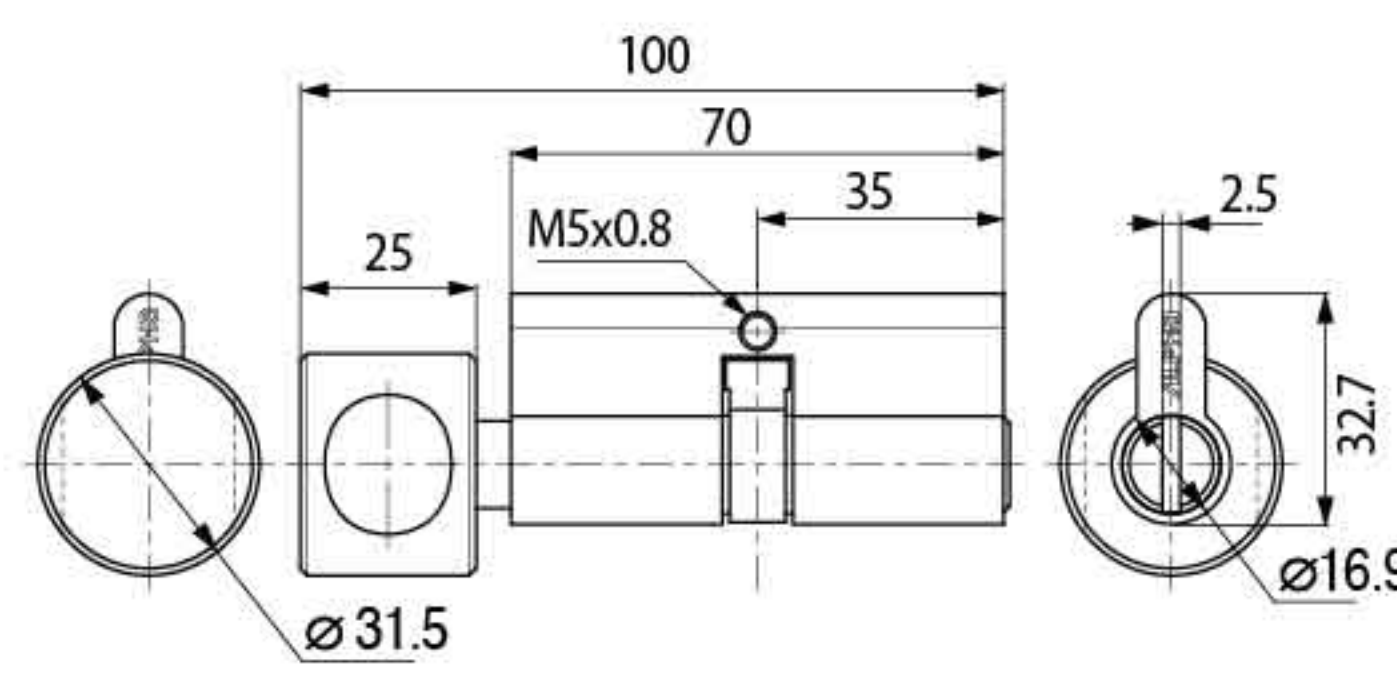

## Specification

- 5 pin single cylinder
- W/3 standard
- 60MM (30MM X 30MM)
- Oval shaped thumbturn
- Brass material

## Specification

- 5 pin single cylinder
- W/3 standard
- 60MM (30MM X 30MM)
- Round shaped thumbturn
- Brass material

## Specification

- Privacy type
- 70MM (35MM X 35MM)
- Oval shaped thumbturn
- Brass material

## Specification

- Privacy type
- 60MM (30MM X 30MM)
- Oval shaped thumbturn
- Brass material