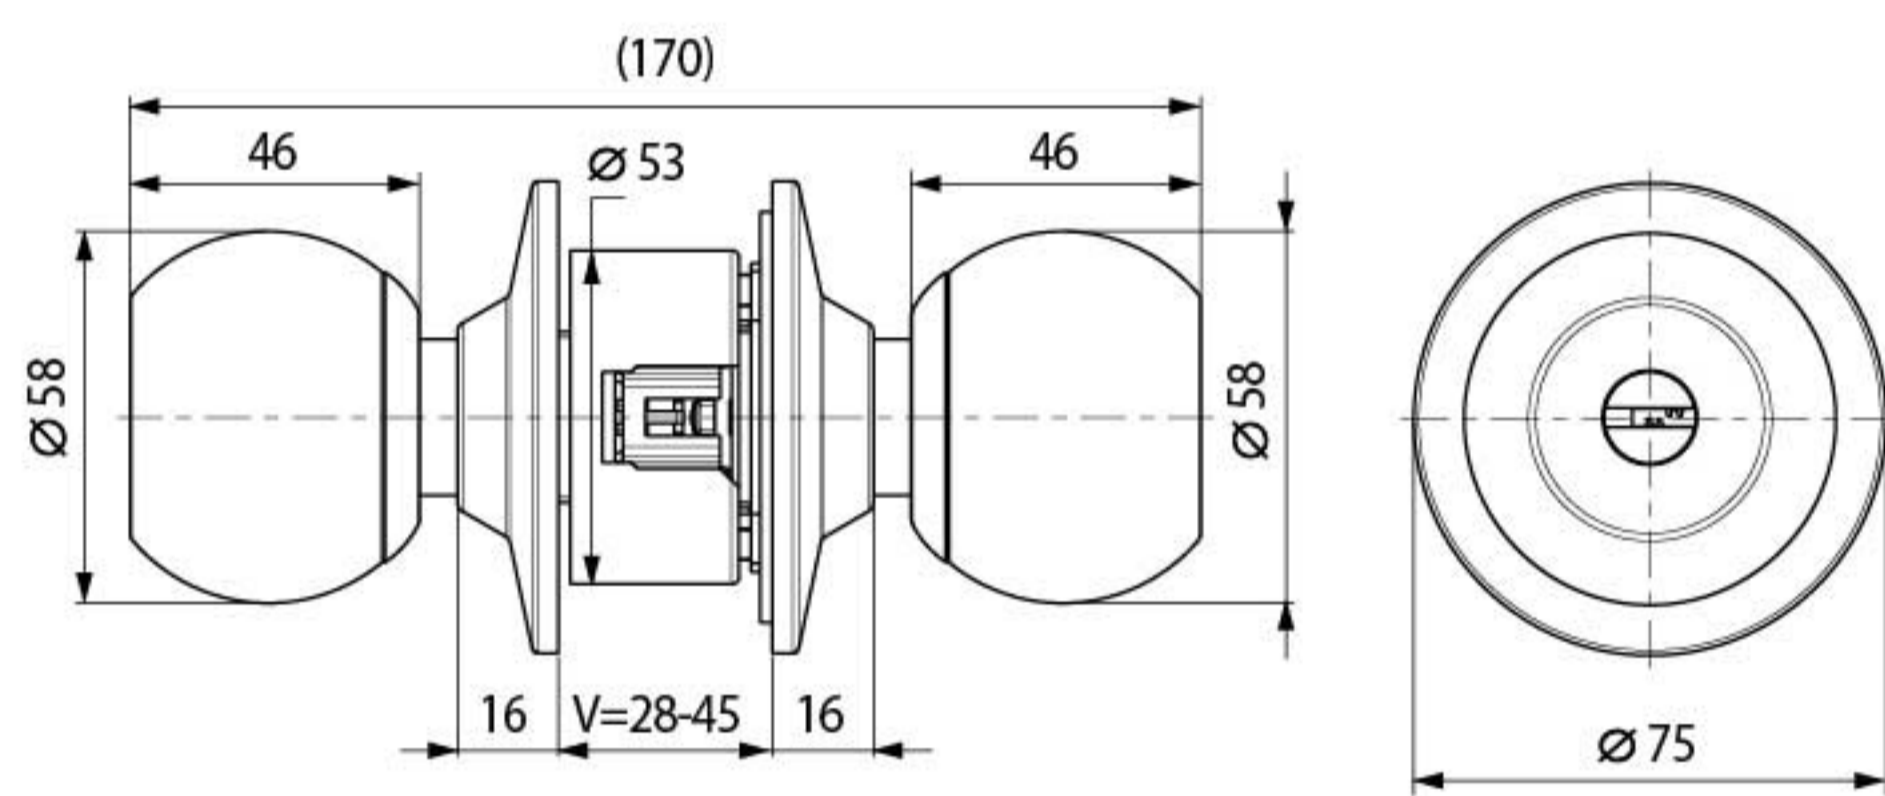

CYLINDRICAL LOCK

AK-345-K0000-60

AK-139-K0000-60

Specification

- Entry cylindrical lock
- W/3 computer keys
- SR knob diameter 58mm with SUS304
- 75mm rose with SUS304
- Fix Screw : SUS304
- Backset : 60mm
- V=28-45mm

Product Name

- AK345-K0000-SS-60
- AK345-K0000-PB-60
- AK345-K0000-AB-60
- AK345-K0000-BLK-60
- AK345-K0000-ORB-60
- AK345-K0000-PS-60
- AK345-K0000-AC-60
- AK345-K0000-SB-60

Specification

- Privacy cylindrical lock
- SR knob diameter 58mm with SUS304
- 75mm rose with SUS304
- Fix Screw : SUS304
- Backset : 60mm
- V=28-45mm