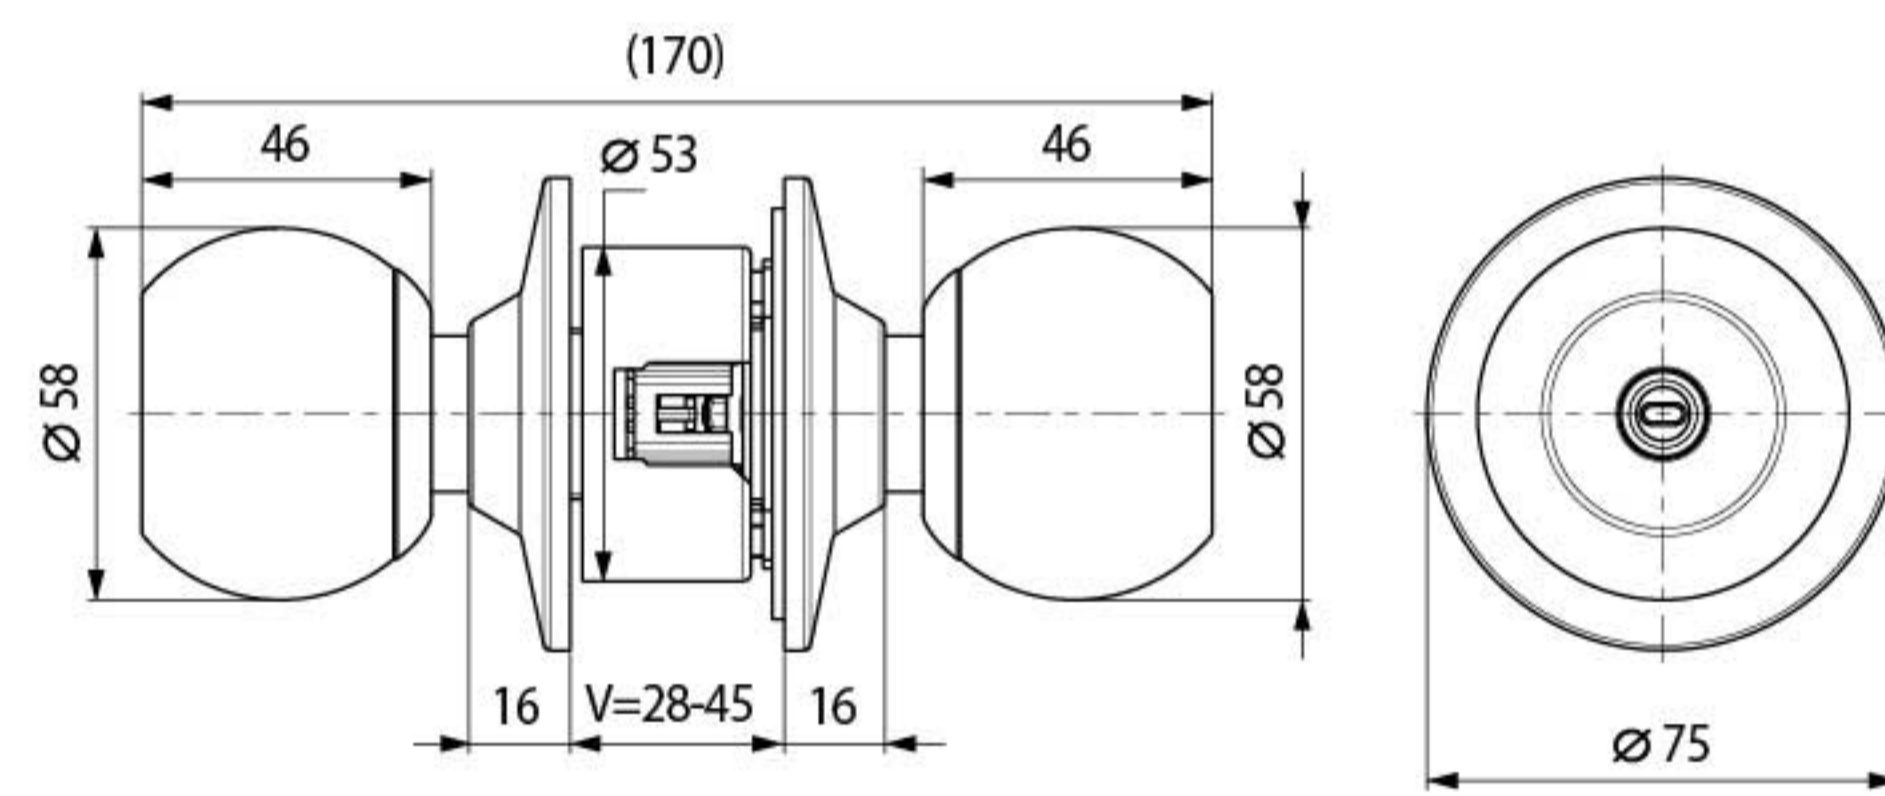

CYLINDRICAL LOCK

AK-345-K0000-60

AK-139-K0000-60

Specification

- Entry cylindrical lock
- W/3 computer keys
- SR knob diameter 58mm with SUS304
- 75mm rose with SUS304
- Fix Screw : SUS304
- Backset : 60mm
- V=28-45mm

Product Name

- AK345-K0000-SS-60
- AK345-K0000-PB-60
- AK345-K0000-AB-60
- AK345-K0000-BLK-60
- AK345-K0000-ORB-60
- AK345-K0000-PS-60
- AK345-K0000-AC-60
- AK345-K0000-SB-60

Specification

- Privacy cylindrical lock
- SR knob diameter 58mm with SUS304
- 75mm rose with SUS304
- Fix Screw : SUS304
- Backset : 60mm
- V=28-45mm