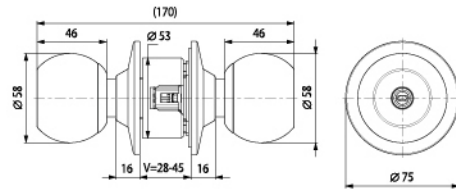

## Specification

- Entry cylindrical lock
- W/3 computer keys
- SR knob diameter 58mm with SUS304
- 75mm rose with SUS304
- Fix Screw : SUS304
- Back set : 60mm
- V=28-45mm

## Specification

- Privacy cylindrical lock
- SR knob diameter 58mm with SUS304
- 75mm rose with SUS304
- Fix Screw : SUS304
- Backset : 60mm
- V=28-45mm