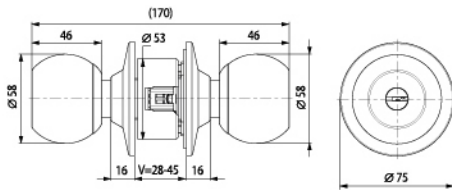

## Specification

- Entry cylindrical lock
- W/3 computer keys
- SR knob diameter 58mm with SUS304
- 75mm rose with SUS304
- Fix Screw : SUS304
- Back set : 60mm
- V=28-45mm

## Specification

- Privacy cylindrical lock
- SR knob diameter 58mm with SUS304
- 75mm rose with SUS304
- Fix Screw : SUS304
- Backset : 60mm
- V=28-45mm