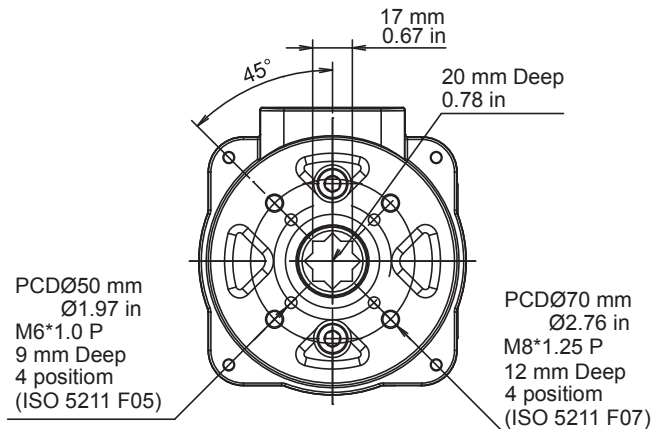

## OM-A

- Apply to modulating controller models, (A)=229mm (9.01 in).
- No mechanical.