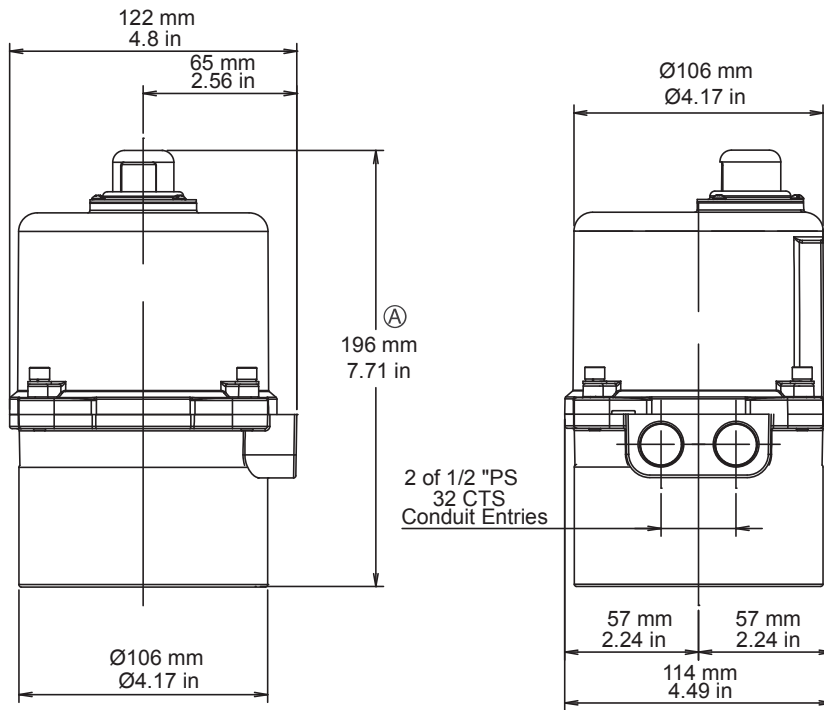

## OM-A

- Apply to modulating controller models, (A)=229mm (9.01 in).
- No mechanical.