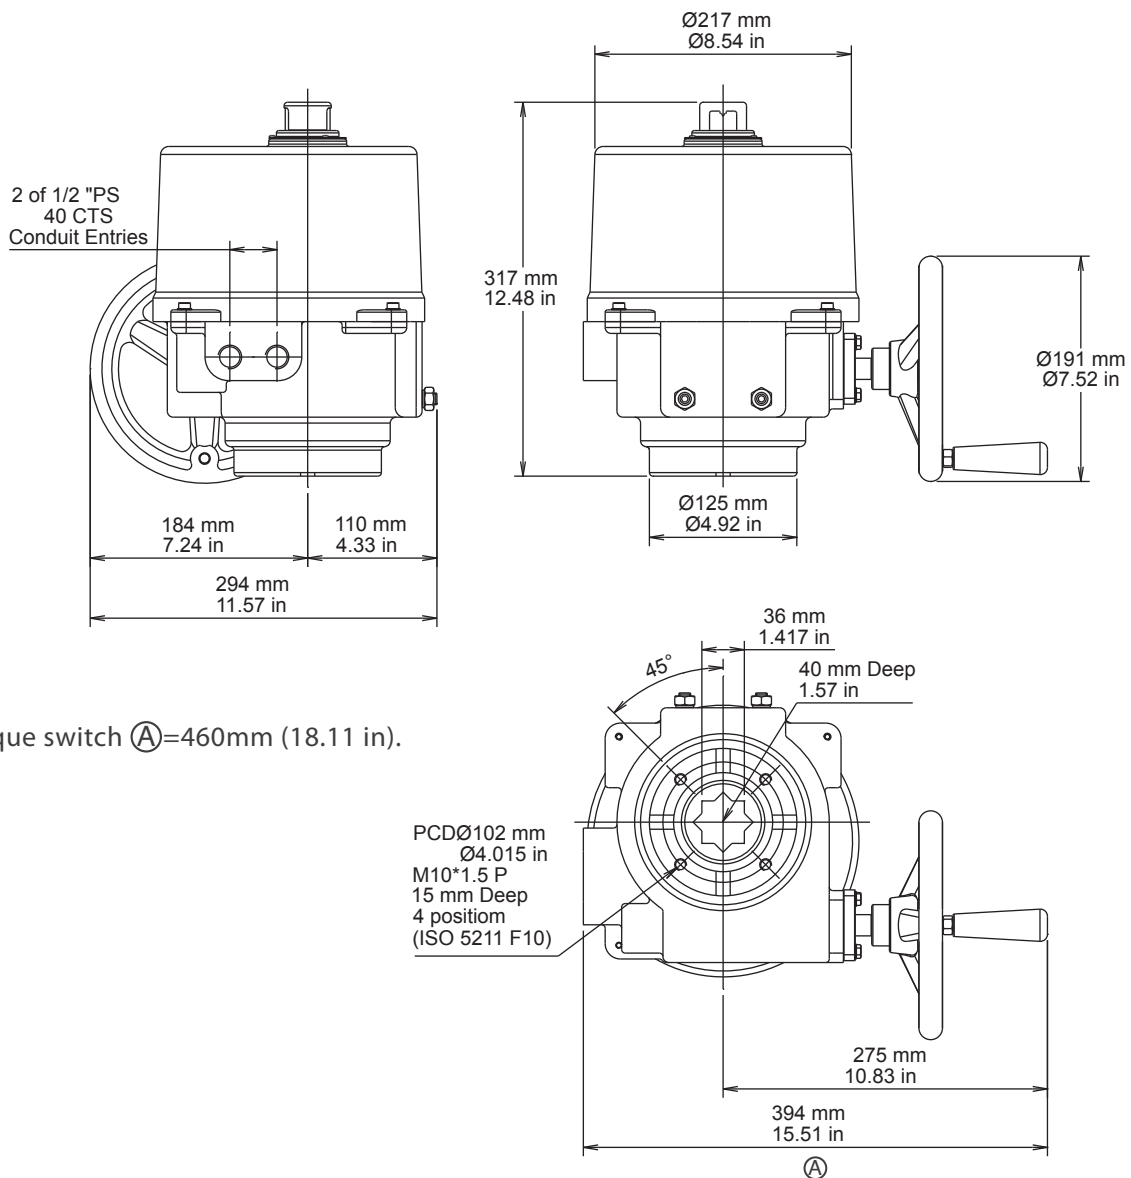

# OM-4~OM-6

- With torque switch Ⓐ=460mm (18.11 in).