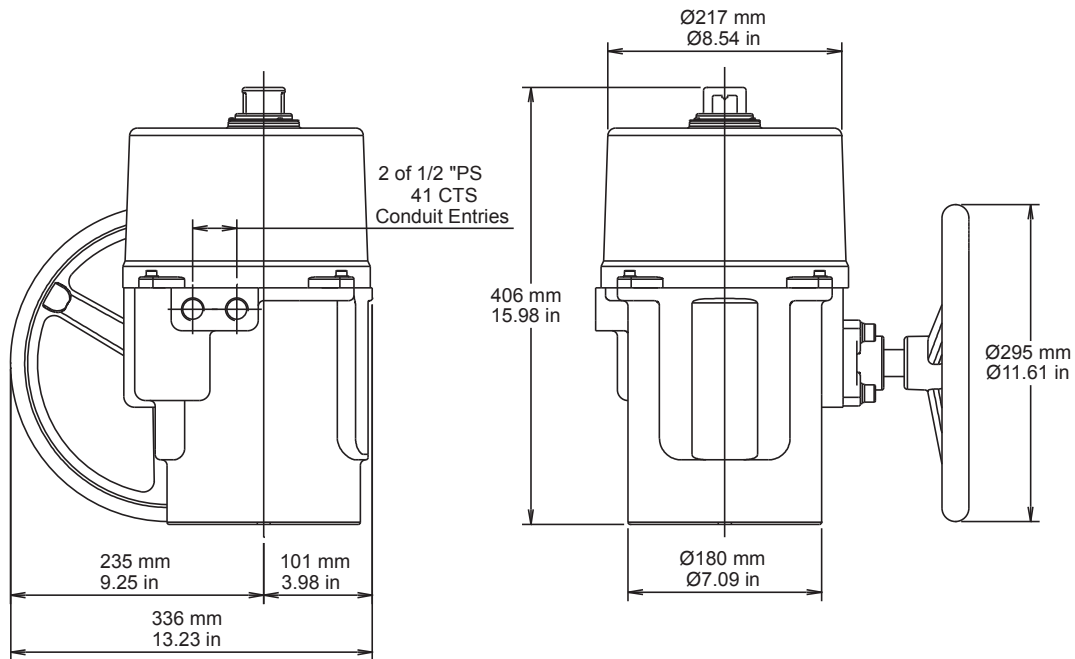

OM-7~OM-8

- With torque switch (A)=435mm (17.13 in).