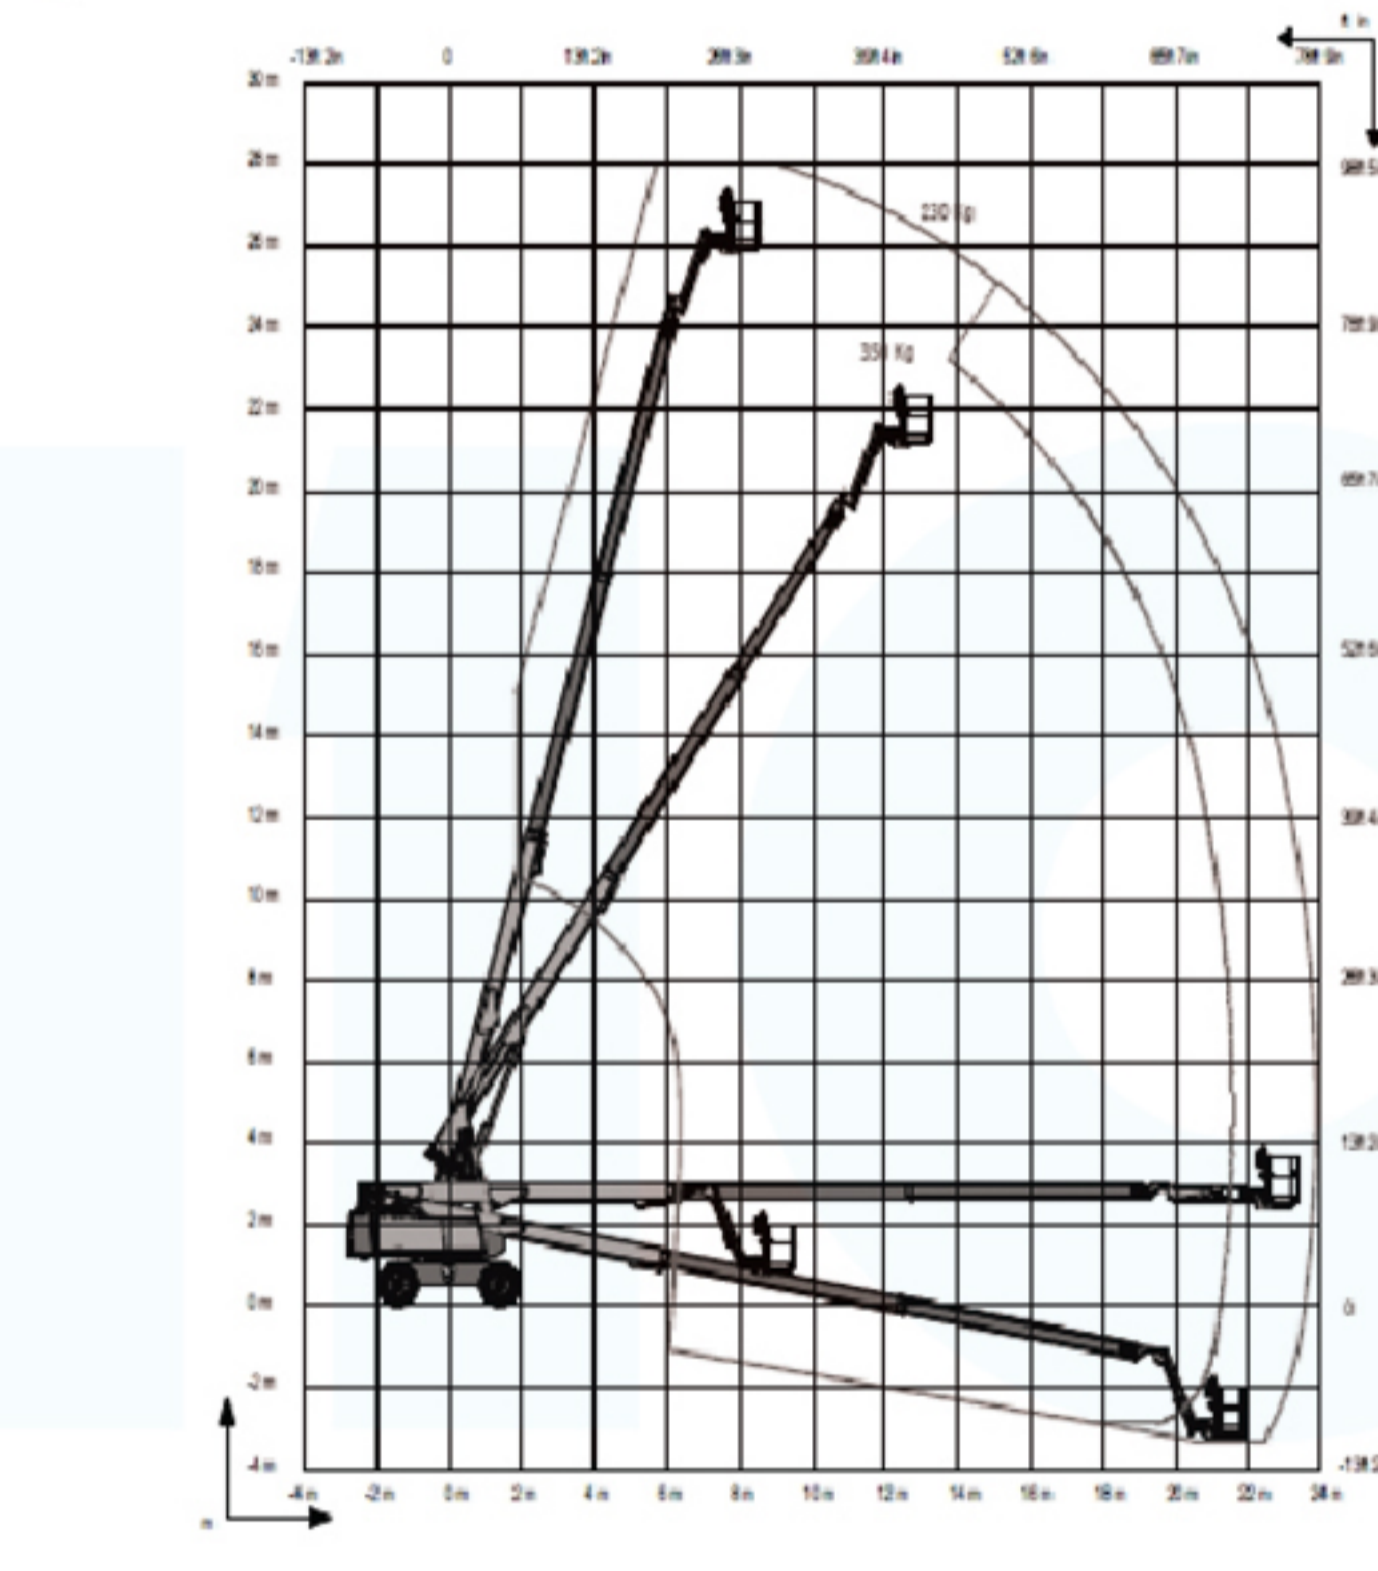

Boomlift (Straight Boom Type)

Specifications

Model	S40	S45	S-65	S-80	S85	HT28RTJO	S100	S125
Max. working height (m)	14	16	21.8	26.38	27.7	27.9	32.48	40.15
Max. height of platform (m)	12	14	19.8	24.38	25.9	18.76	30.48	38.15
Safe working load (kg)	227	227	227	227	227	227	230	227
Weight (kg)	5,284	6,709	10,024	15,073	17,236	9,785	18,008	20,248
Power source	Diesel engine							

Working Range Diagram

● S-40

● S-45

● S-65

● S-80

● S85

● HT28RTJO

● S100