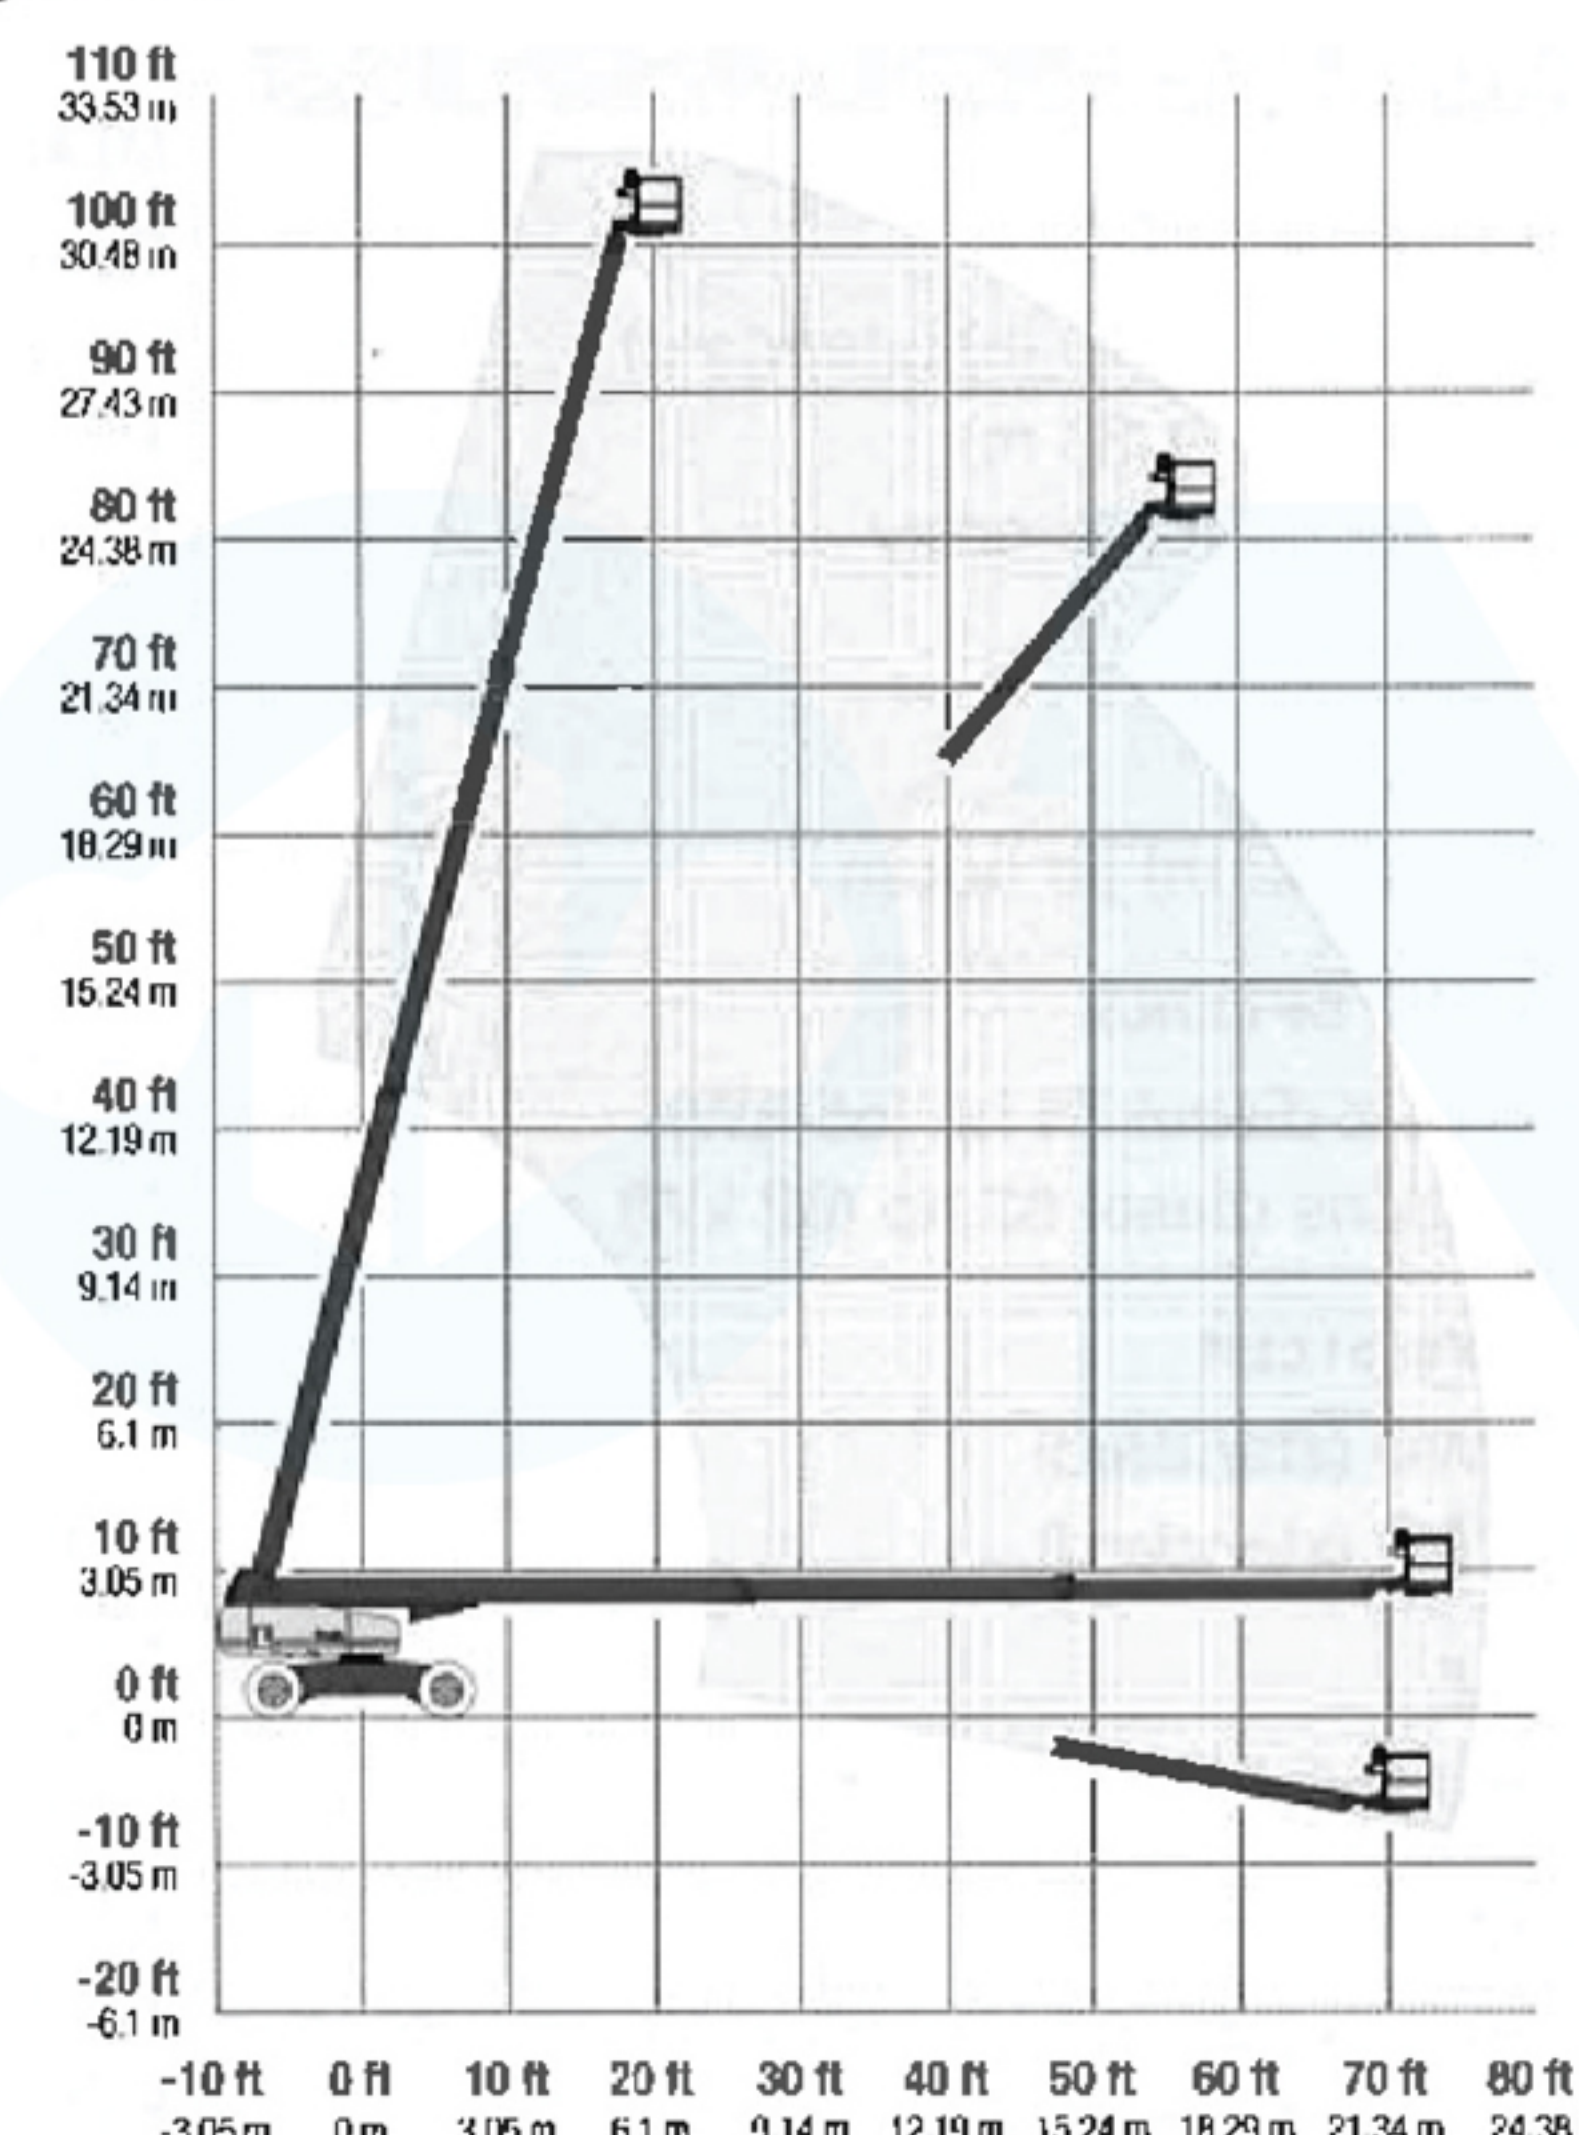

Boomlift (Straight Boom Type)

Specifications

Model	S40	S45	S-65	S-80	S85	HT28RTJO	S100	S125
Max. working height (m)	14	16	21.8	26.38	27.7	27.9	32.48	40.15
Max. height of platform (m)	12	14	19.8	24.38	25.9	18.76	30.48	38.15
Safe working load (kg)	227	227	227	227	227	227	230	227
Weight (kg)	5,284	6,709	10,024	15,073	17,236	9,785	18,008	20,248
Power source	Diesel engine							

Working Range Diagram

● S-40

● S-45

● S-65

● S-80

● S85

● HT28RTJO

● S100