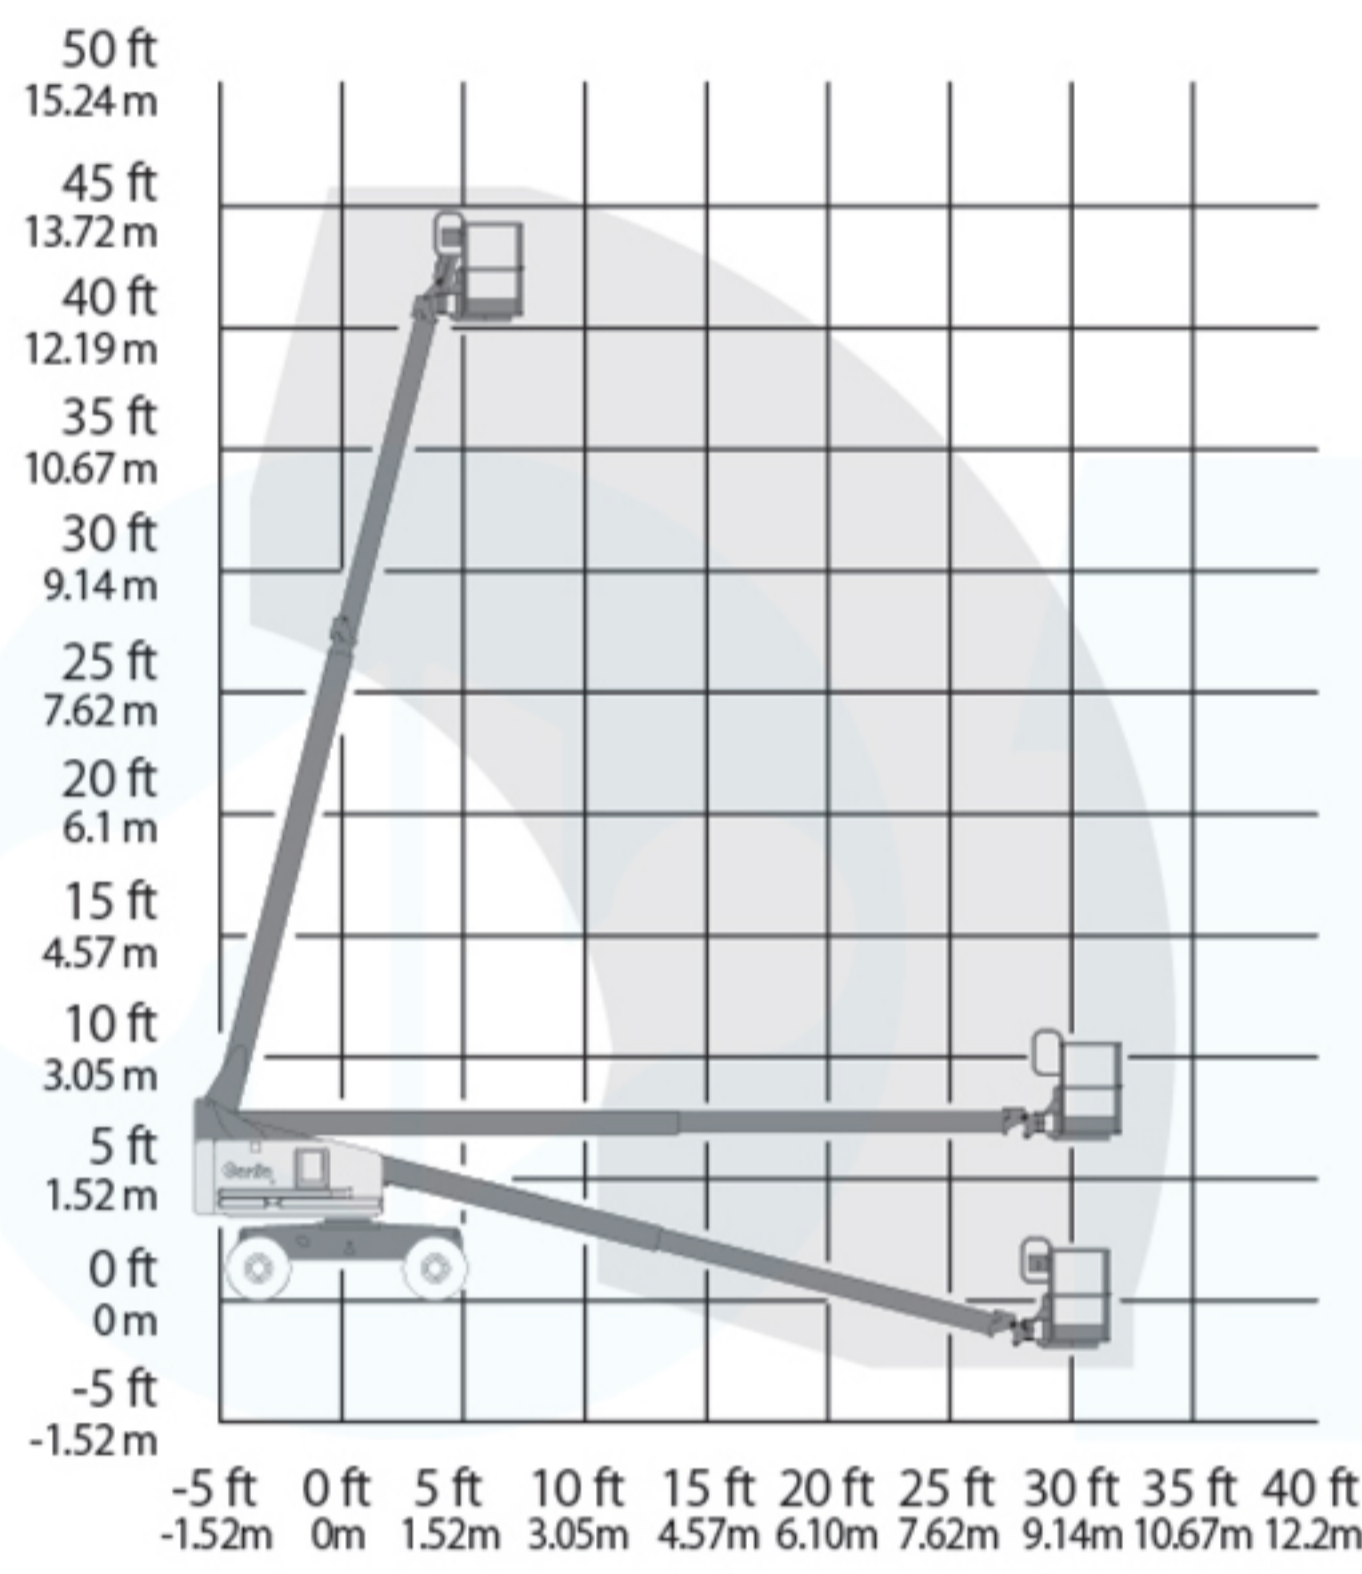

Boomlift (Straight Boom Type)

Specifications

Model	S40	S45	S-65	S-80	S85	HT28RTJO	S100	S125
Max. working height (m)	14	16	21.8	26.38	27.7	27.9	32.48	40.15
Max. height of platform (m)	12	14	19.8	24.38	25.9	18.76	30.48	38.15
Safe working load (kg)	227	227	227	227	227	227	230	227
Weight (kg)	5,284	6,709	10,024	15,073	17,236	9,785	18,008	20,248
Power source	Diesel engine							

Working Range Diagram

● S-40

● S-45

● S-65

● S-80

● S85

● HT28RTJO

● S100

● S125