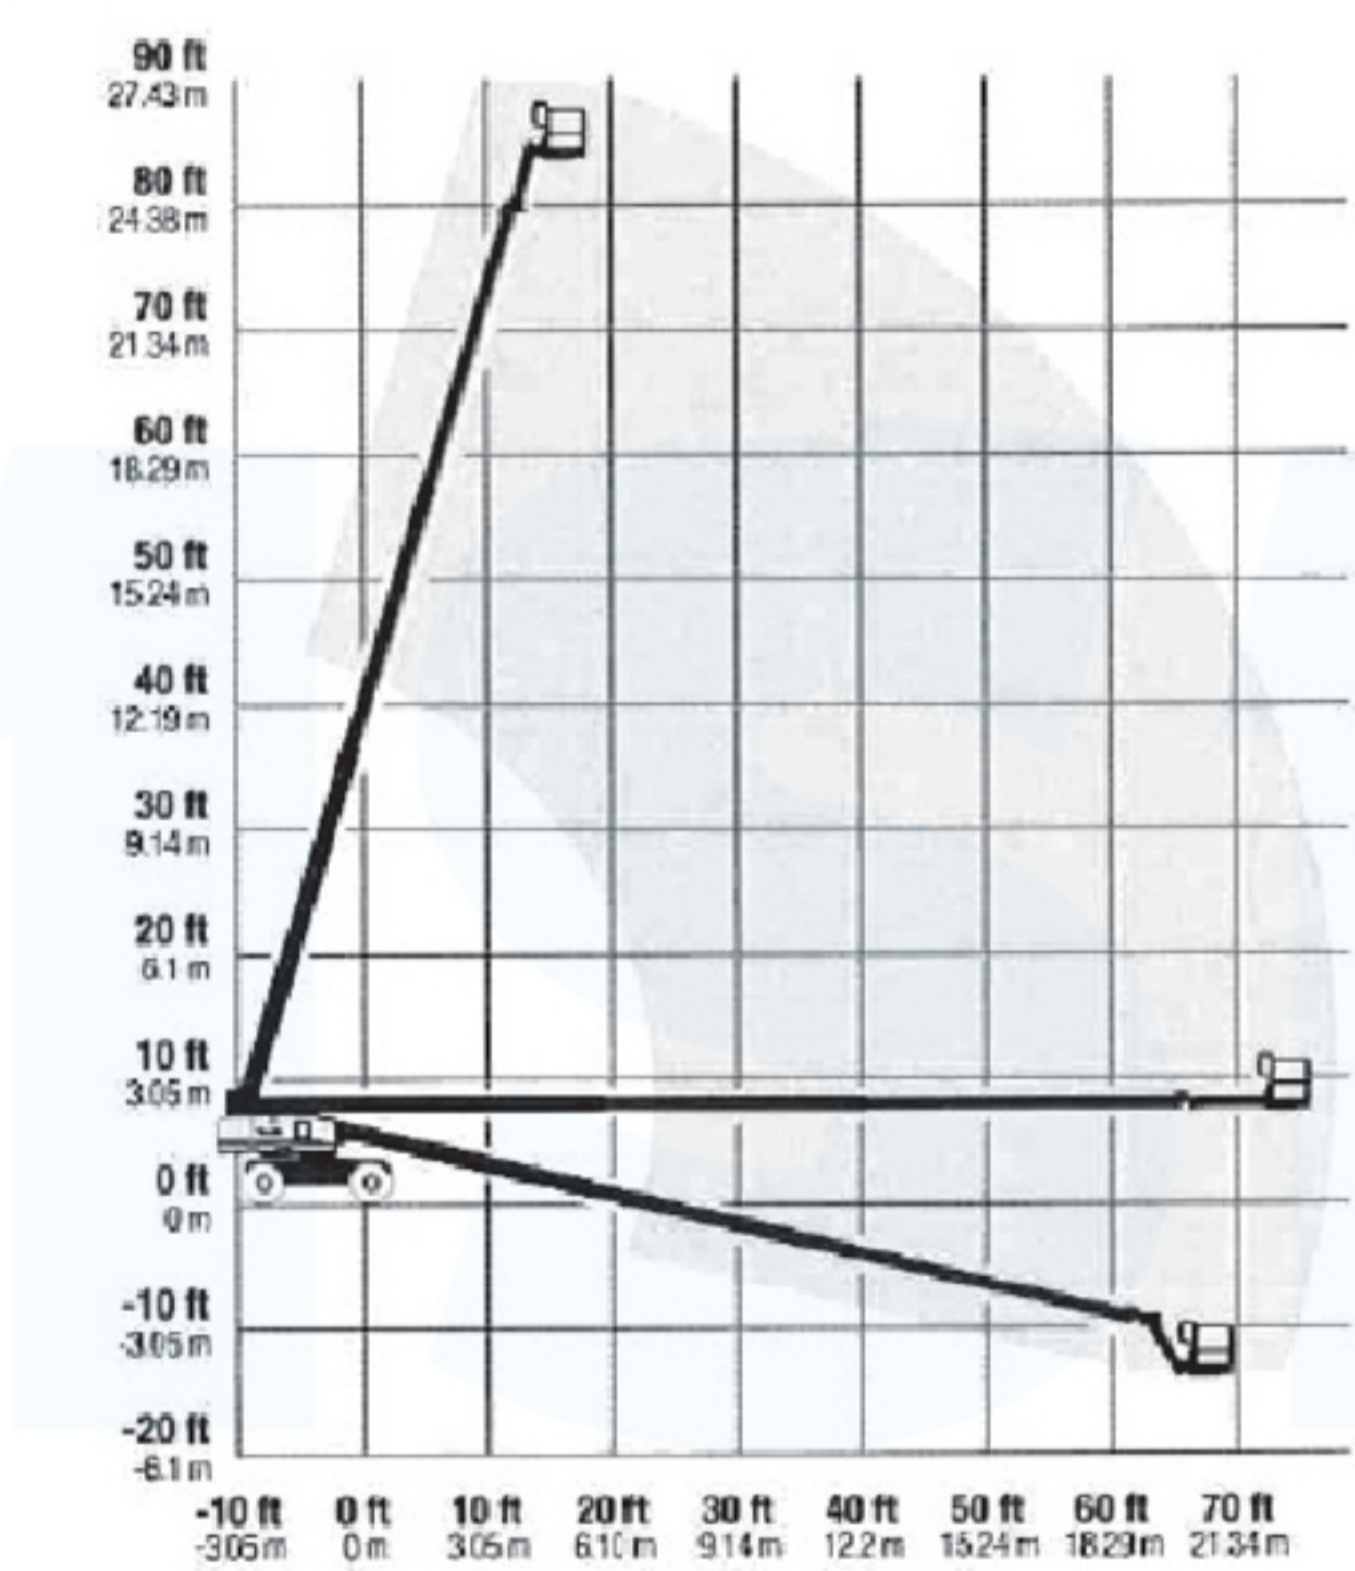

Boomlift (Straight Boom Type)

Specifications

Model	S40	S45	S-65	S-80	S85	HT28RTJO	S100	S125
Max. working height (m)	14	16	21.8	26.38	27.7	27.9	32.48	40.15
Max. height of platform (m)	12	14	19.8	24.38	25.9	18.76	30.48	38.15
Safe working load (kg)	227	227	227	227	227	227	230	227
Weight (kg)	5,284	6,709	10,024	15,073	17,236	9,785	18,008	20,248
Power source	Diesel engine							

Working Range Diagram

● S-40

● S-45

● S-65

● S-80

● S85

● HT28RTJO

● S100