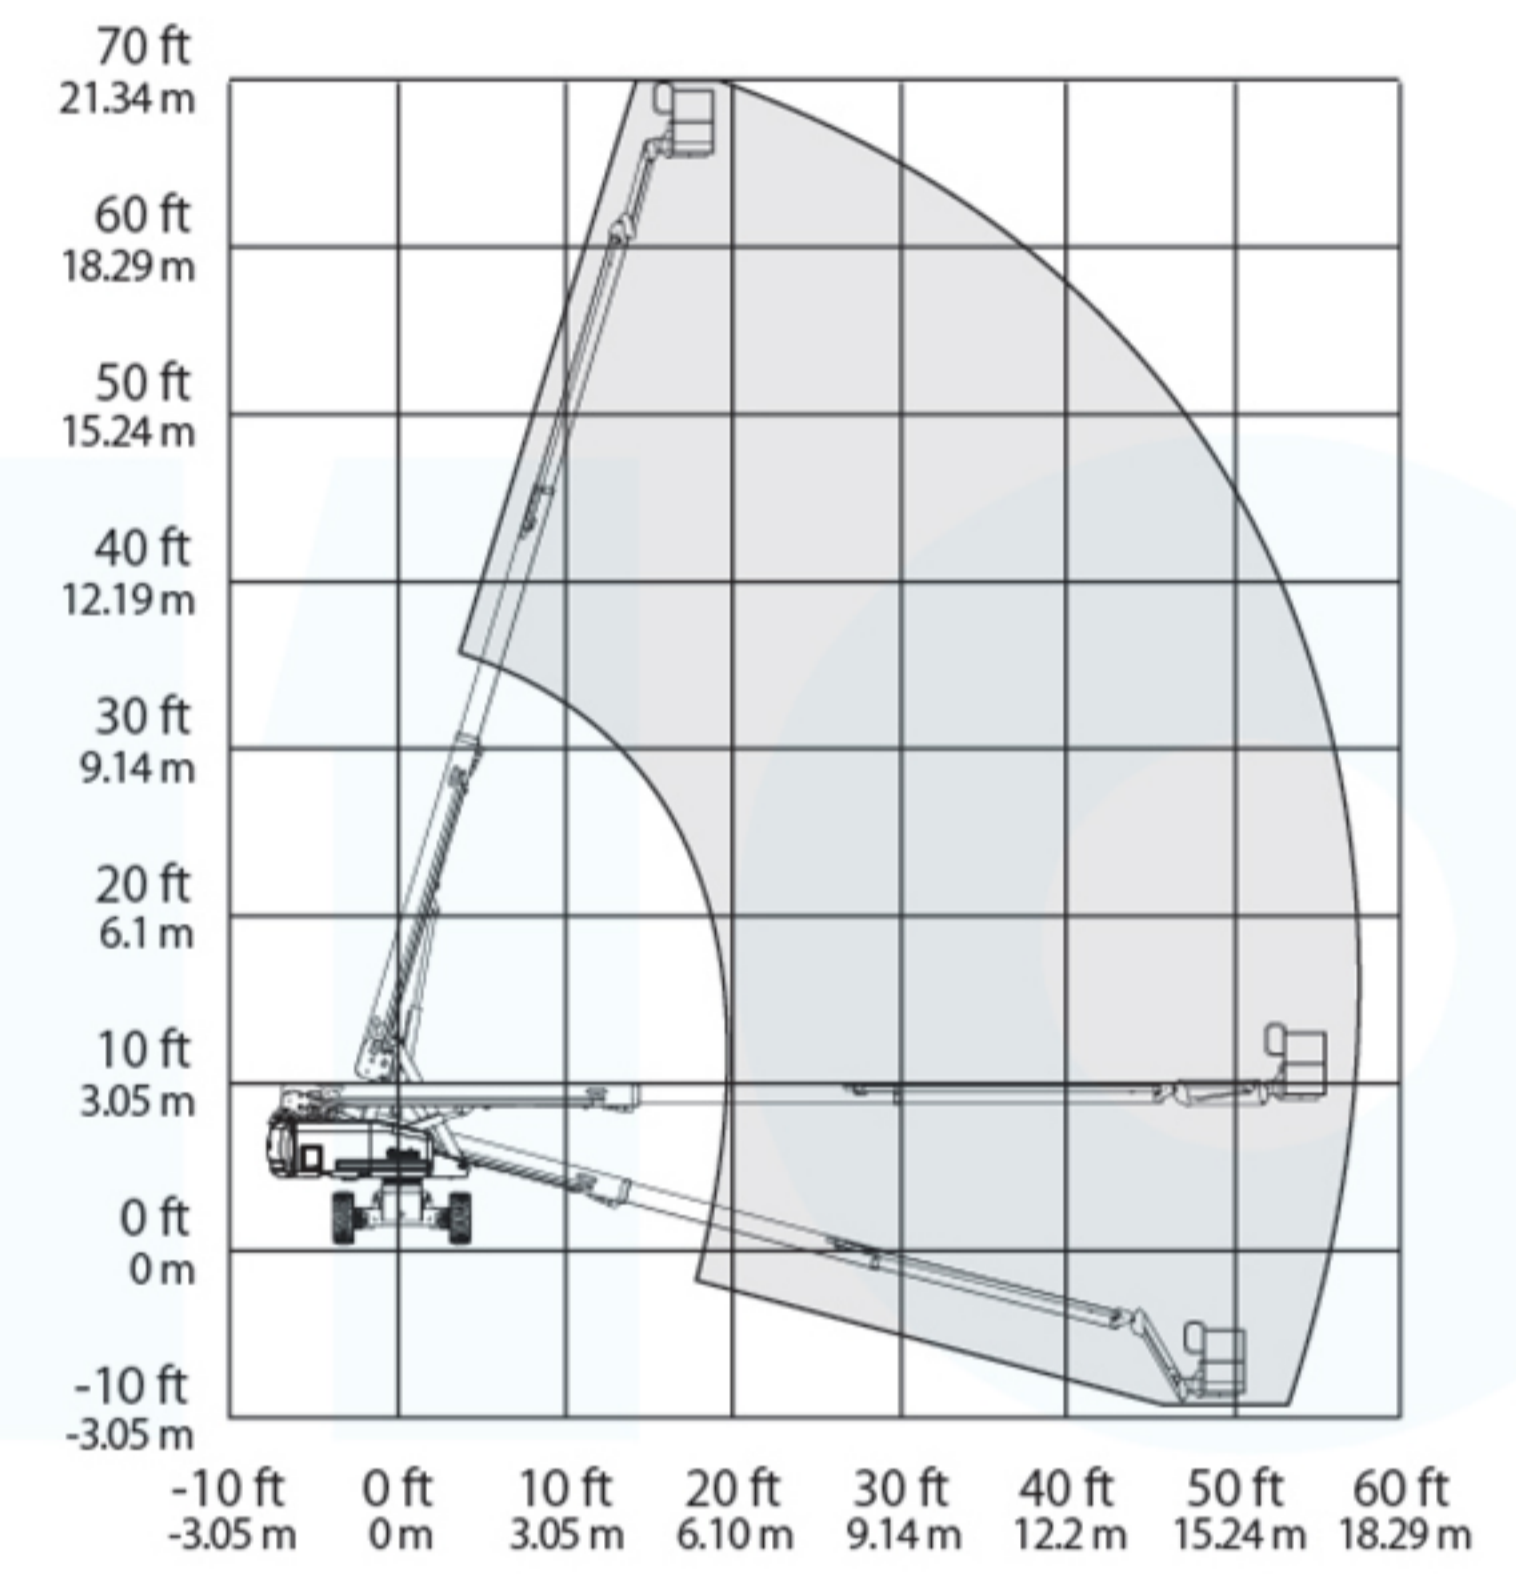

Boomlift (Straight Boom Type)

Specifications

Model	S40	S45	S-65	S-80	S85	HT28RTJO	S100	S125
Max. working height (m)	14	16	21.8	26.38	27.7	27.9	32.48	40.15
Max. height of platform (m)	12	14	19.8	24.38	25.9	18.76	30.48	38.15
Safe working load (kg)	227	227	227	227	227	227	230	227
Weight (kg)	5,284	6,709	10,024	15,073	17,236	9,785	18,008	20,248
Power source	Diesel engine							

Working Range Diagram

● S-40

● S-45

● S-65

● S-80

● S85

● HT28RTJO

● S100

● S125