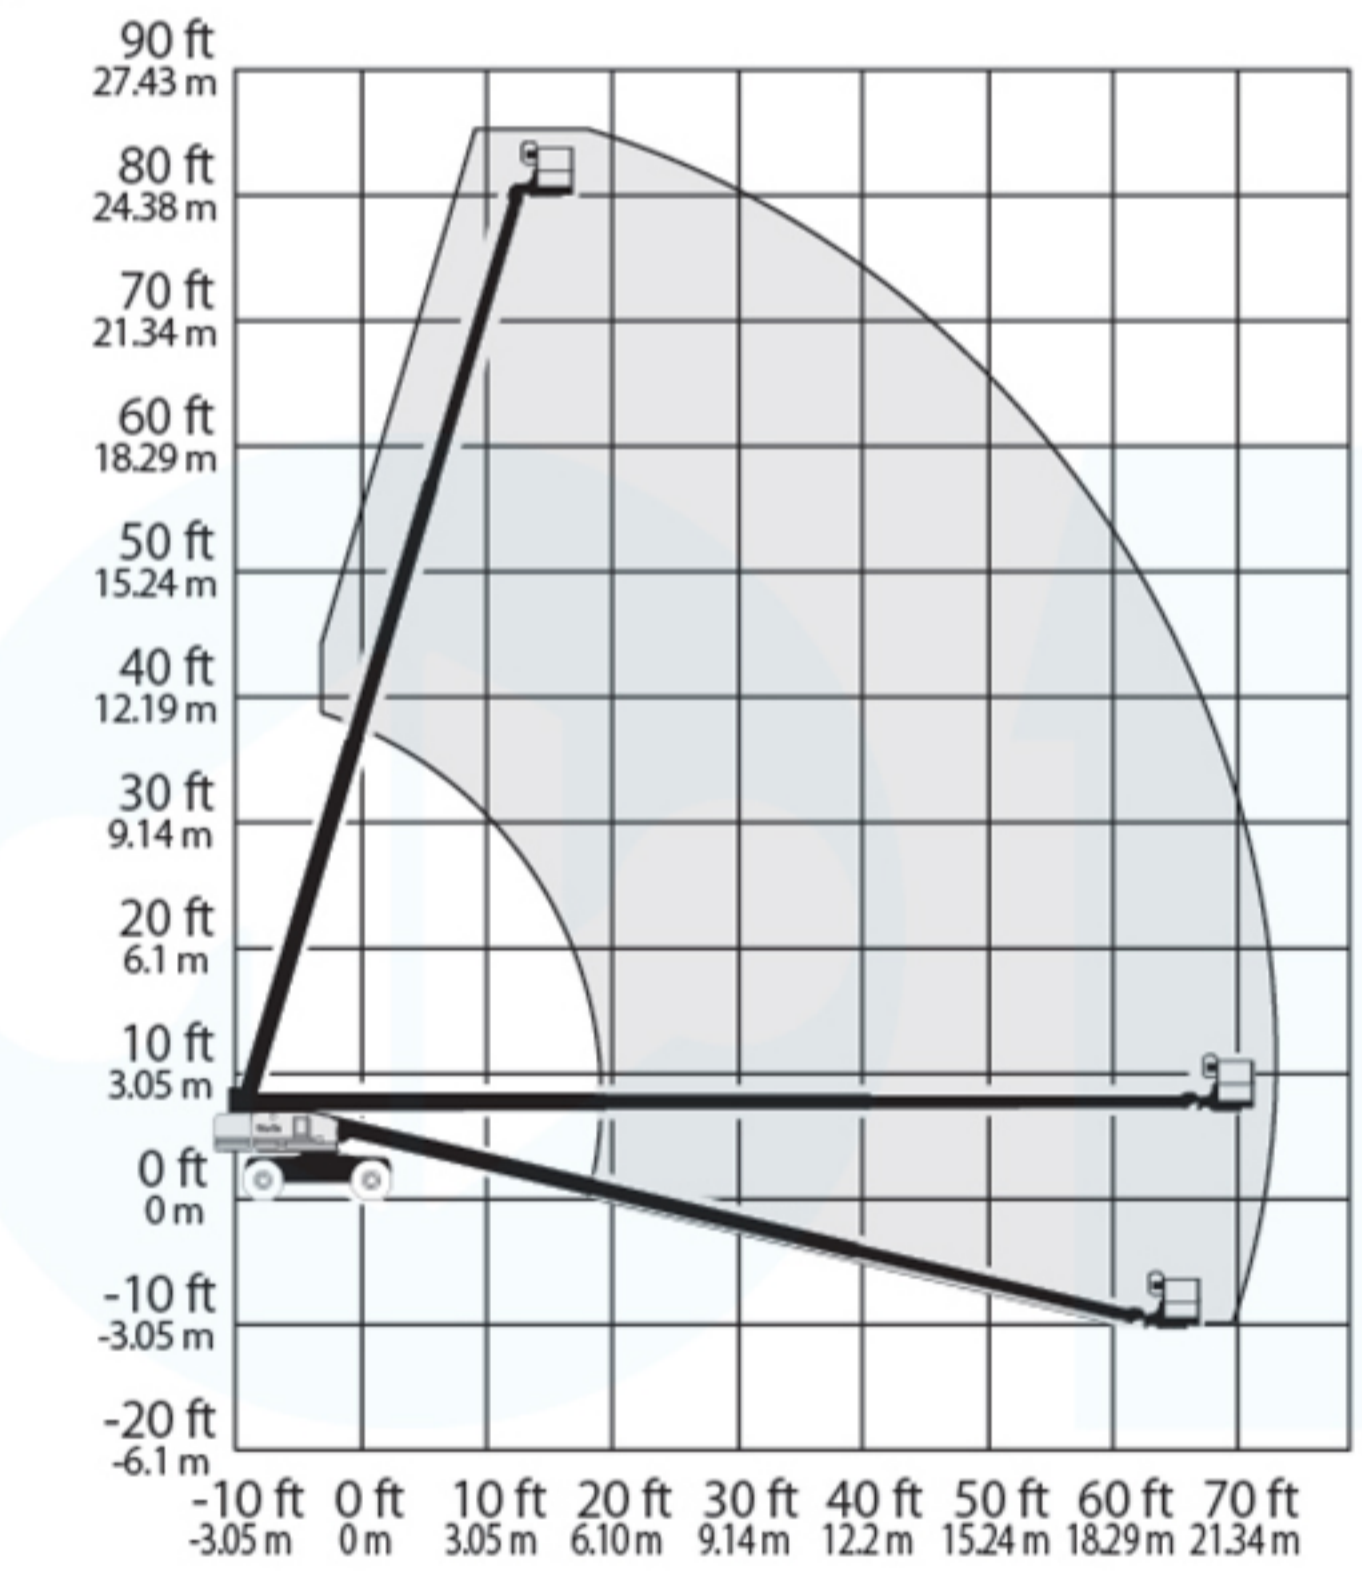

Boomlift (Straight Boom Type)

Specifications

Model	S40	S45	S-65	S-80	S85	HT28RTJO	S100	S125
Max. working height (m)	14	16	21.8	26.38	27.7	27.9	32.48	40.15
Max. height of platform (m)	12	14	19.8	24.38	25.9	18.76	30.48	38.15
Safe working load (kg)	227	227	227	227	227	227	230	227
Weight (kg)	5,284	6,709	10,024	15,073	17,236	9,785	18,008	20,248
Power source	Diesel engine							

Working Range Diagram

● S-40

● S-45

● S-65

● S-80

● S85

● HT28RTJO

● S100