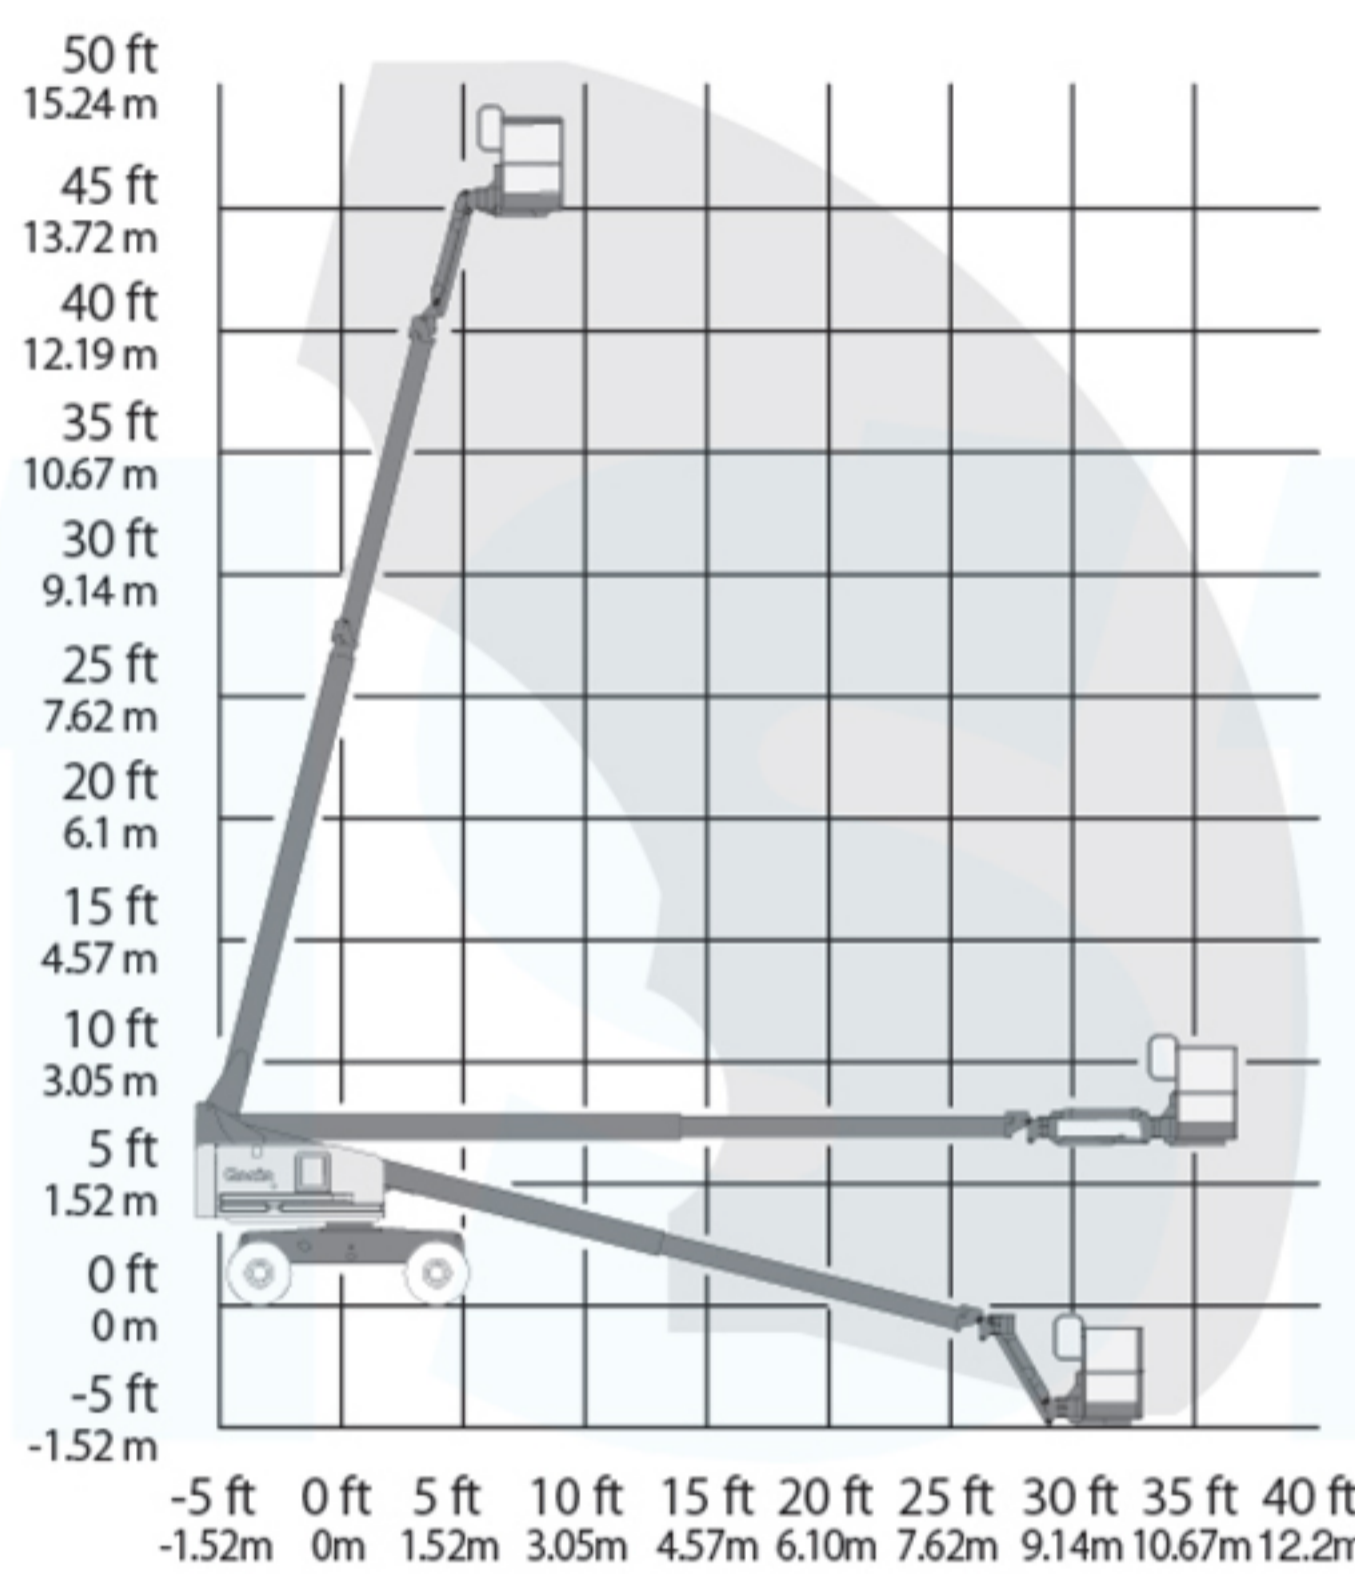

Boomlift (Straight Boom Type)

Specifications

Model	S40	S45	S-65	S-80	S85	HT28RTJO	S100	S125
Max. working height (m)	14	16	21.8	26.38	27.7	27.9	32.48	40.15
Max. height of platform (m)	12	14	19.8	24.38	25.9	18.76	30.48	38.15
Safe working load (kg)	227	227	227	227	227	227	230	227
Weight (kg)	5,284	6,709	10,024	15,073	17,236	9,785	18,008	20,248
Power source	Diesel engine							

Working Range Diagram

● S-40

● S-45

● S-65

● S-80

● S85

● HT28RTJO

● S100

● S125