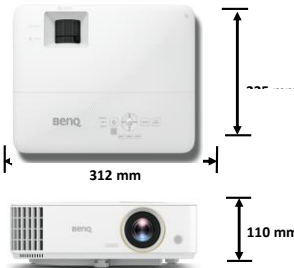

Projection dimensions