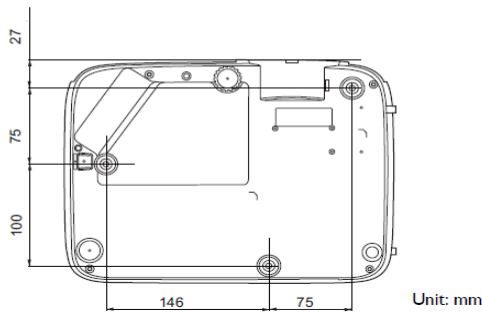

Power

Power Consumptions(Max/Normal/Eco)	Max 280W, Normal 260W, Eco 215W
Standby Power consumption	Normal < 0.5Watts.
Power Supply	100 ~ 240V AC

Dimension and Weight

Product Dimensions (WxHxD)	296 x 120 x 221 mm
Product Weight	2.3kg +/- 200g

Environment Notice

* The Contrast is measure by Full On Full Off standard.

†LightSource life results will vary depending on environmental conditions and usage. Actual product's features and specifications are subject to change without notice.

Installation

Ceiling/Wall mount installation diagram

Ceiling/Wall mount screw: M4
(Max L = 25 mm; Min L = 20 mm)

Dimension

Dimensions

296 mm (W) x 120 mm (H) x 221 mm (D)