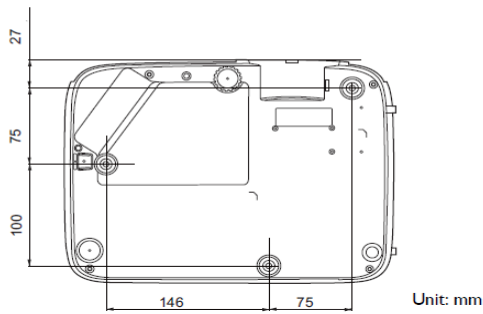

Power

Power Consumptions(Max/Normal/Eco)	Max 280W, Normal 260W, Eco 215W
Standby Power consumption	Normal < 0.5Watts.
Power Supply	100 ~ 240V AC

Dimension and Weight

Product Dimensions (WxHxD)	296 x 120 x 221 mm
Product Weight	2.3kg +/- 200g

Installation

Ceiling/Wall mount installation diagram

Ceiling/Wall mount screw: M4
(Max L = 25 mm; Min L = 20 mm)

Dimension

Dimensions

296 mm (W) x 120 mm (H) x 221 mm (D)