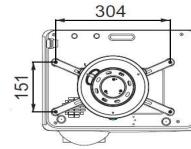

Ceiling/Wall mount installation diagram