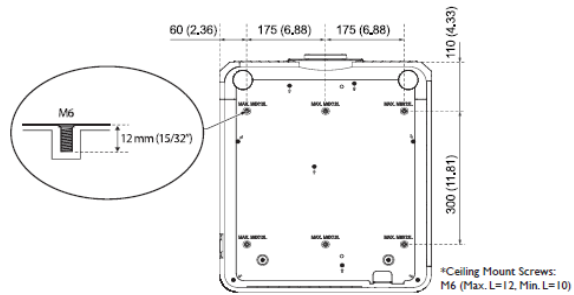

\* The Contrast is measure by Full On Full Off standard.

Connectivity

	Quantity		Quantity
1 PC (D-sub 15pin)	x 1	11 LAN (RJ45)	x 1 (Control FW Upgrade)
2 PC2 (5BNC,Y/PbPr)	x 1	12 USB (Type A)	x 1 (Power 5V/1.5A)
3 Monitor out (D-sub 15pin)	x 1	13 USB (Type Mini B)	x1 (FW download/ service)
4 HDMI (HDCP 2.2)	x 2	14 DC 12V Trigger (3.5mm Jack)	x 1
5 Composite Video in (RCA)	x 1	15 RS232 (DB-9pin) in	x 1
6 Audio in (Mini Jack)	x 1	16 RS232 (DB-9pin) out	x 1
7 Audio L/R in (RCA)	x 1	17 DVI-D	x1
8 Audio L/R out (RCA)	x 1	18 HDBaseT	x1(Control/Display)
9 Wired Remote in	x1	19 3D Sync in	x1
10 Wired Remote out	x1	20 3D Sync out	x1
		21 Kensington anti-theft lock slot	x1
		22 IR Receiver (Front +Rear)	x2

Installation

Dimension

Ceiling mount installation

Dimension