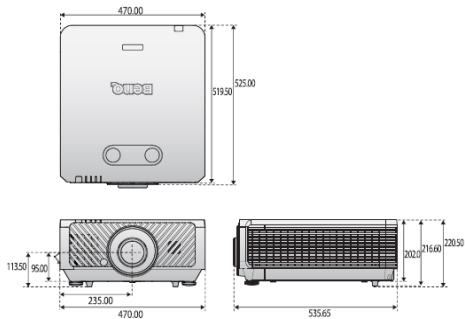

\* The Contrast is measure by Full On Full Off standard.

Connectivity

	Quantity		Quantity
1 PC (D-sub 15pin)	x 1	11 LAN (RJ45)	x 1 (Control FW Upgrade)
2 PC2 (5BNC,Y/PbPr)	x 1	12 USB (Type A)	x 1 (Power 5V/1.5A)
3 Monitor out (D-sub 15pin)	x 1	13 USB (Type Mini B)	x1 (FW download/ service)
4 HDMI (HDCP 2.2)	x 2	14 DC 12V Trigger (3.5mm Jack)	x 1
5 Composite Video in (RCA)	x 1	15 RS232 (DB-9pin) in	x 1
6 Audio in (Mini Jack)	x 1	16 RS232 (DB-9pin) out	x 1
7 Audio L/R in (RCA)	x 1	17 DVI-D	x1
8 Audio L/R out (RCA)	x 1	18 HDBaseT	x1(Control/Display)
9 Wired Remote in	x1	19 3D Sync in	x1
10 Wired Remote out	x1	20 3D Sync out	x1
		21 Kensington anti-theft lock slot	x1
		22 IR Receiver (Front +Rear)	x2

Installation

Dimension

Ceiling mount installation

Dimension